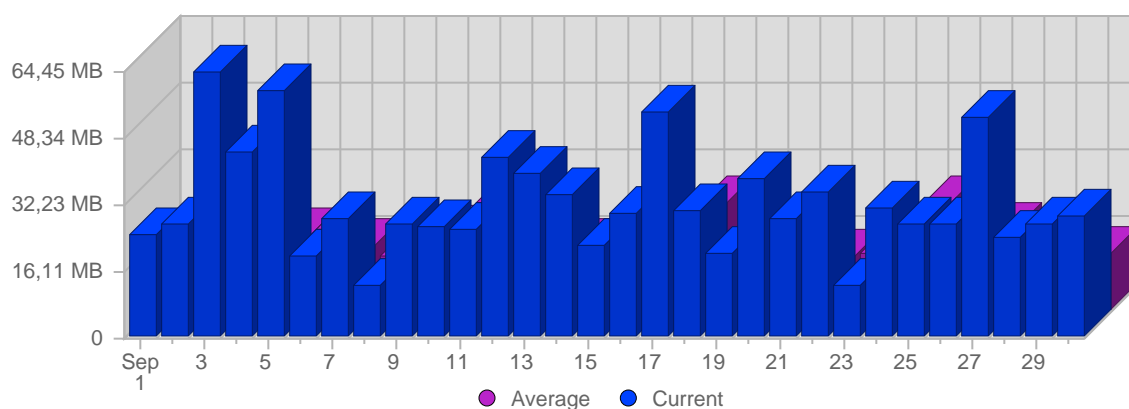

Hits

Date	Total Hits	Average Hits Historically	Change	Percent of Total Hits
Sat Sep 1st, 2007	502	446,18	+502 ▲	2,40%
Sun Sep 2nd, 2007	518	449,30	+518 ▲	2,48%
Mon Sep 3rd, 2007	615	647,25	+615 ▲	2,94%
Tue Sep 4th, 2007	972	909,53	+972 ▲	4,65%
Wed Sep 5th, 2007	1,264	594,40	+1,264 ▲	6,04%
Thu Sep 6th, 2007	546	520,91	+546 ▲	2,61%
Fri Sep 7th, 2007	791	445,27	+791 ▲	3,78%
Sat Sep 8th, 2007	532	446,18	+30 ▲	2,54%
Sun Sep 9th, 2007	662	449,30	+144 ▲	3,16%
Mon Sep 10th, 2007	727	647,25	+112 ▲	3,47%
Tue Sep 11th, 2007	667	909,53	-305 ▼	3,19%
Wed Sep 12th, 2007	870	594,40	-394 ▼	4,16%
Thu Sep 13th, 2007	1,082	520,91	+536 ▲	5,17%
Fri Sep 14th, 2007	966	445,27	+175 ▲	4,62%
Sat Sep 15th, 2007	526	446,18	-6 ▼	2,51%
Sun Sep 16th, 2007	657	449,30	-5 ▼	3,14%
Mon Sep 17th, 2007	1,082	647,25	+355 ▲	5,17%
Tue Sep 18th, 2007	652	909,53	-15 ▼	3,12%

Bandwidth

Date	Total Bandwidth	Average Bandwidth Historically	Change	Percent of Total Bandwidth
Sat Sep 1st, 2007	25,01 MB	13,06 MB	+25,01 MB ▲	2,58%
Sun Sep 2nd, 2007	27,63 MB	14,18 MB	+27,63 MB ▲	2,85%
Mon Sep 3rd, 2007	64,19 MB	19,22 MB	+64,19 MB ▲	6,62%
Tue Sep 4th, 2007	44,85 MB	26,07 MB	+44,85 MB ▲	4,62%
Wed Sep 5th, 2007	59,36 MB	18,30 MB	+59,36 MB ▲	6,12%
Thu Sep 6th, 2007	19,49 MB	19,41 MB	+19,49 MB ▲	2,01%
Fri Sep 7th, 2007	28,73 MB	15,97 MB	+28,73 MB ▲	2,96%
Sat Sep 8th, 2007	12,25 MB	13,06 MB	-12,76 MB ▼	1,26%
Sun Sep 9th, 2007	27,43 MB	14,18 MB	-204,80 KB ▼	2,83%
Mon Sep 10th, 2007	26,68 MB	19,22 MB	-37,51 MB ▼	2,75%
Tue Sep 11th, 2007	25,82 MB	26,07 MB	-19,03 MB ▼	2,66%
Wed Sep 12th, 2007	43,35 MB	18,30 MB	-16,00 MB ▼	4,47%
Thu Sep 13th, 2007	39,44 MB	19,41 MB	+19,95 MB ▲	4,07%
Fri Sep 14th, 2007	34,19 MB	15,97 MB	+5,46 MB ▲	3,53%
Sat Sep 15th, 2007	22,24 MB	13,06 MB	+9,99 MB ▲	2,29%
Sun Sep 16th, 2007	29,84 MB	14,18 MB	+2,41 MB ▲	3,08%
Mon Sep 17th, 2007	54,21 MB	19,22 MB	+27,53 MB ▲	5,59%
Tue Sep 18th, 2007	30,36 MB	26,07 MB	+4,53 MB ▲	3,13%