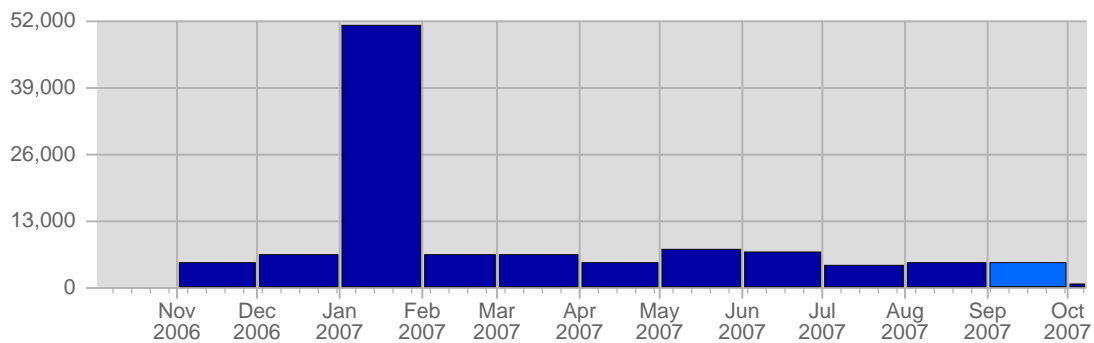

Page Views

Date	Total Page Views	Average Page Views Historically	Change	Percent of Total Page Views
Sat Sep 1st, 2007	177	113,08	+177 ▲	3,72%
Sun Sep 2nd, 2007	282	137,16	+282 ▲	5,93%
Mon Sep 3rd, 2007	76	151,67	+76 ▲	1,60%
Tue Sep 4th, 2007	187	509,04	+187 ▲	3,93%
Wed Sep 5th, 2007	388	205,67	+388 ▲	8,16%
Thu Sep 6th, 2007	97	122,60	+97 ▲	2,04%
Fri Sep 7th, 2007	209	117,87	+209 ▲	4,40%
Sat Sep 8th, 2007	167	113,08	-10 ▼	3,51%
Sun Sep 9th, 2007	232	137,16	-50 ▼	4,88%
Mon Sep 10th, 2007	195	151,67	+119 ▲	4,10%
Tue Sep 11th, 2007	115	509,04	-72 ▼	2,42%
Wed Sep 12th, 2007	220	205,67	-168 ▼	4,63%
Thu Sep 13th, 2007	257	122,60	+160 ▲	5,41%
Fri Sep 14th, 2007	277	117,87	+68 ▲	5,83%
Sat Sep 15th, 2007	144	113,08	-23 ▼	3,03%
Sun Sep 16th, 2007	156	137,16	-76 ▼	3,28%
Mon Sep 17th, 2007	161	151,67	-34 ▼	3,39%
Tue Sep 18th, 2007	106	509,04	-9 ▼	2,23%

Continued on Page 4 ...