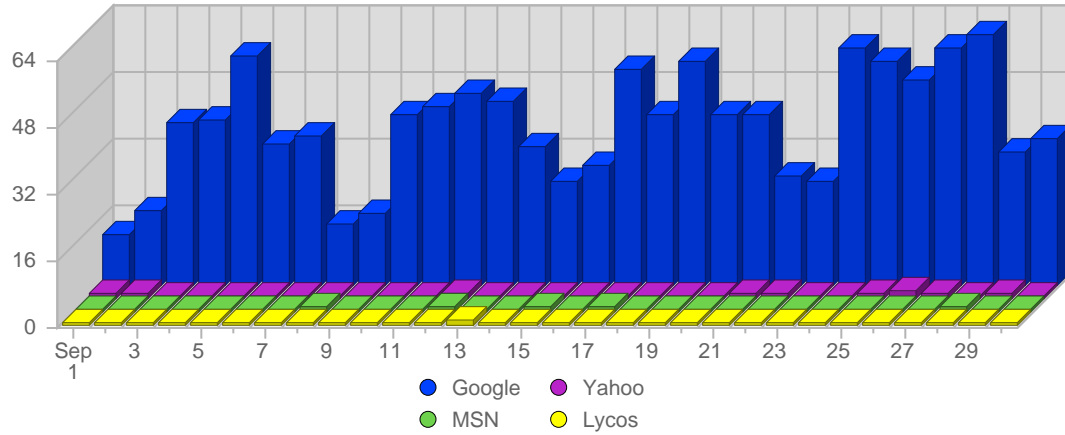

Search Engines

#	Logo	Search Engine	Total Visits Referred	Average Visits Historically	Change	Percent of Visits
1.		Google	1,151	419,91	+558 ▲	98,63%
2.		Yahoo	10	5,81	+7 ▲	0,86%
3.		MSN	5	9,05	+1 ▲	0,43%
4.		Lycos	1	0,50	+1 ▲	0,09%
			1,167	435	566