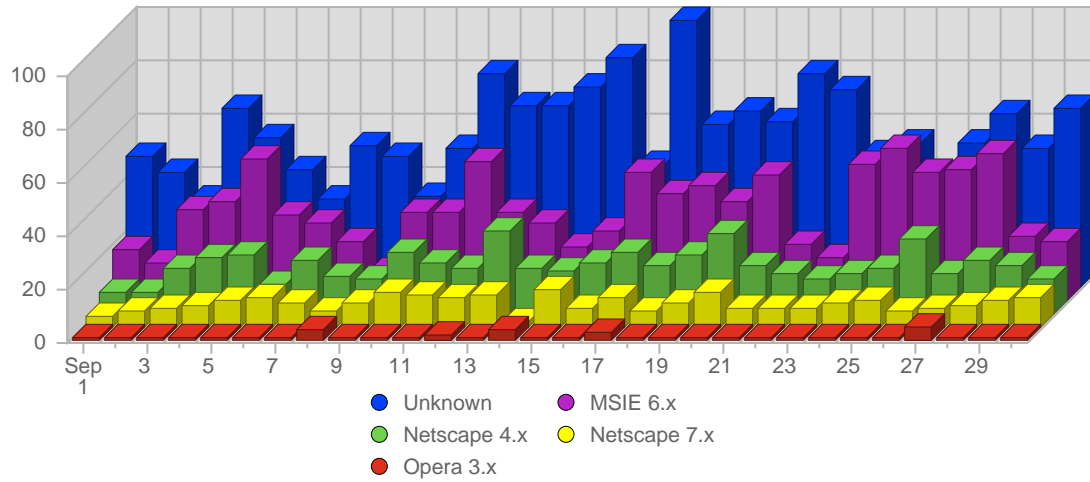

Browser Types

#	Icon	Browser Type	Total Visits	Average Visits Historically	Change	Percent of Visits
1.		Unknown	1,758	1,102,68	+414 ▲	47,86%
2.		MSIE 6.x	1,035	541,32	+457 ▲	28,18%
3.		Netscape 4.x	541	192,07	+277 ▲	14,73%
4.		Netscape 7.x	262	69,24	+101 ▲	7,13%
5.		Opera 3.x	27	4,65	+3 ▲	0,74%
6.		MSIE 5.0x	19	17,43	-1 ▼	0,52%
7.		MSIE 5.5	11	6,52	+1 ▲	0,30%
8.		Firefox 1.x	10	35,48	-1 ▼	0,27%
9.		Netscape 2.x	7	9,17	+2 ▲	0,19%
10.		Avant	3	2,27	-1 ▼	0,08%
			3,673	1,909	1,251