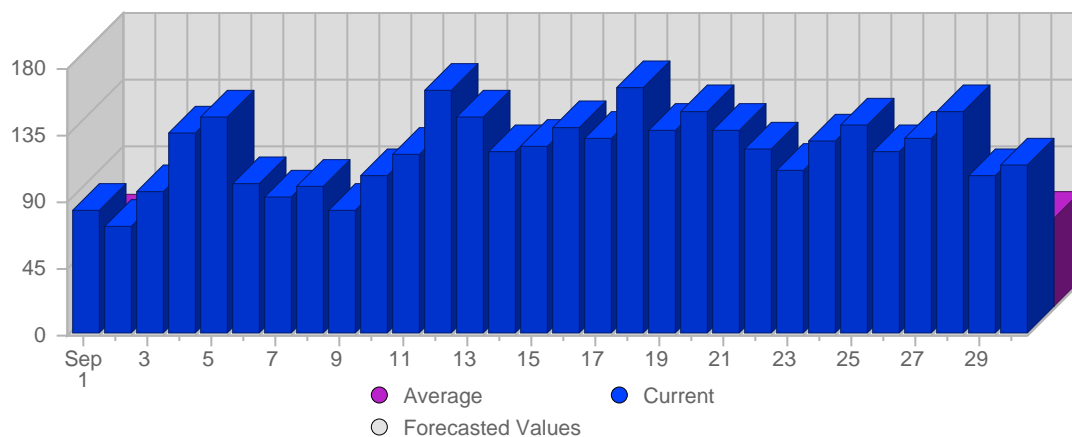

Report Description

Domain: counselling-care.it
 Report Description: Executive Summary Report for the month of September 2007
 Report Range: Month of September 2007
 Report Scope: Historical Data

Visits

Date	Total Visits	Average Visits Historically	Change	Percent of Total Visits
Sat Sep 1st, 2007	82	57,63	+82 ▲	2,23%
Sun Sep 2nd, 2007	72	58,59	+72 ▲	1,96%
Mon Sep 3rd, 2007	95	68,52	+95 ▲	2,59%
Tue Sep 4th, 2007	135	67,20	+135 ▲	3,68%
Wed Sep 5th, 2007	145	66,35	+145 ▲	3,95%
Thu Sep 6th, 2007	100	66,92	+100 ▲	2,72%
Fri Sep 7th, 2007	92	63,37	+92 ▲	2,51%
Sat Sep 8th, 2007	99	57,63	+17 ▲	2,70%
Sun Sep 9th, 2007	83	58,59	+11 ▲	2,26%

Continued on Page 2 ...

... continued from Page 1

Mon Sep 10th, 2007	106	68,52	+11 ▲	2,89%
Tue Sep 11th, 2007	120	67,20	-15 ▼	3,27%
Wed Sep 12th, 2007	163	66,35	+18 ▲	4,44%
Thu Sep 13th, 2007	146	66,92	+46 ▲	3,98%
Fri Sep 14th, 2007	122	63,37	+30 ▲	3,32%
Sat Sep 15th, 2007	126	57,63	+27 ▲	3,43%
Sun Sep 16th, 2007	139	58,59	+56 ▲	3,78%
Mon Sep 17th, 2007	132	68,52	+26 ▲	3,59%
Tue Sep 18th, 2007	166	67,20	+46 ▲	4,52%
Wed Sep 19th, 2007	137	66,35	-26 ▼	3,73%
Thu Sep 20th, 2007	149	66,92	+3 ▲	4,06%
Fri Sep 21st, 2007	137	63,37	+15 ▲	3,73%
Sat Sep 22nd, 2007	125	57,63	-1 ▼	3,40%
Sun Sep 23rd, 2007	110	58,59	-29 ▼	2,00%
Mon Sep 24th, 2007	129	68,52	-3 ▼	3,51%
Tue Sep 25th, 2007	140	67,20	-26 ▼	3,81%
Wed Sep 26th, 2007	122	66,35	-15 ▼	3,32%
Thu Sep 27th, 2007	132	66,92	-17 ▼	3,59%
Fri Sep 28th, 2007	149	63,37	+12 ▲	4,06%
Sat Sep 29th, 2007	106	57,63	-19 ▼	2,89%
Sun Sep 30th, 2007	114	58,59	+4 ▲	3,10%
	3,673	1,778	1,251	