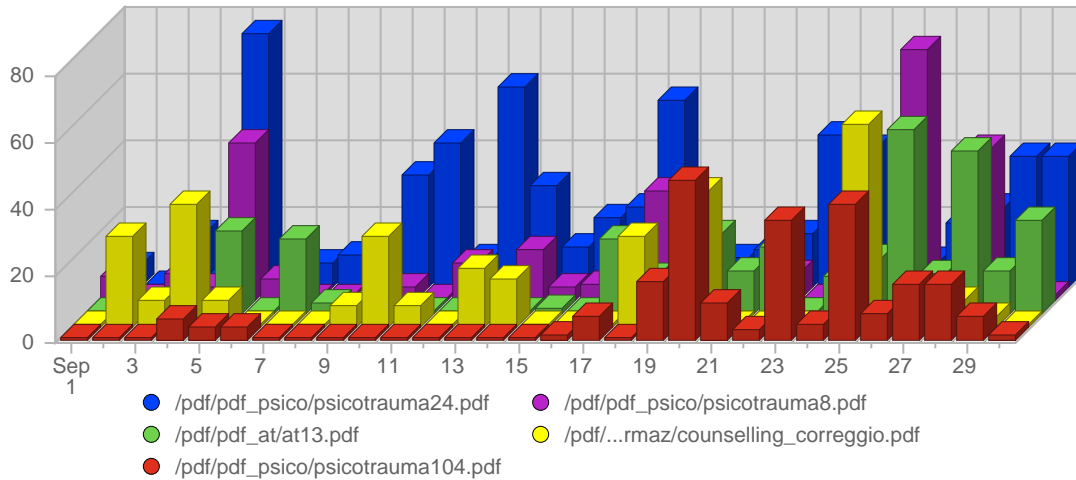

Media & Downloads

#	File	Total Downloads	Average Downloads Historically	Change	Percent of Downloads
1.	/pdf/pdf_psico/psicotrauma24.pdf	692	117,68	+545 ▲	10,27%
2.	/pdf/pdf_psico/psicotrauma8.pdf	337	68,91	+36 ▲	5,00%
3.	/pdf/pdf_at/at13.pdf	331	80,29	+201 ▲	4,91%
4.	/pdf/pdf_formaz/counselling_correggio.pdf	291	66,26	+289 ▲	4,32%
5.	/pdf/pdf_psico/psicotrauma104.pdf	239	41,11	+223 ▲	3,55%
6.	/pdf/pdf_couns/counselling30.pdf	175	234,64	-146 ▼	2,60%
7.	/pdf/pdf_psico/psicotrauma58.pdf	144	85,05	+90 ▲	2,14%
8.	/pdf/pdf_formaz/pragmatica.pdf	136	141,33	+81 ▲	2,02%
9.	/pdf/pdf_psico/psicotrauma48.pdf	135	44,81	+50 ▲	2,00%
10.	/pdf/pdf_couns/counselling17.pdf	126	28,76	+47 ▲	1,87%
11.	/pdf/...maz/dispensa_psicotraumatologia.pdf	122	68,23	+83 ▲	1,81%
12.	/pdf/pdf_couns/counselling12.pdf	121	24,64	+93 ▲	1,80%
13.	/pdf/pdf_psico/psicotrauma86.pdf	112	34,53	+68 ▲	1,66%
14.	/pdf/pdf_formaz/counselling_cri_2004.pdf	104	36,73	+32 ▲	1,54%
15.	/pdf/pdf_psico/psicotrauma73.pdf	101	31,47	+76 ▲	1,50%
16.	/pdf/portfolio.pdf	99	125,46	-21 ▼	1,47%
17.	/pdf/pdf_psico/psicotrauma89.pdf	99	42,41	+31 ▲	1,47%
18.	/pdf/pdf_ps/il+primo+soccorso.pdf	93	152,55	+74 ▲	1,38%
19.	/pdf/pdf_formaz/psicotrauma_correggio.pdf	92	52,79	+68 ▲	1,37%
20.	/pdf/pdf_psico/psicotrauma60.pdf	90	35,42	+19 ▲	1,34%
21.	/pdf/pdf_at/at3.pdf	84	24,29	+25 ▲	1,25%
22.	/pdf/pdf_formaz/esperienze_cri_2005.pdf	83	58,19	+79 ▲	1,23%
23.	/pdf/pdf_couns/counselling41.pdf	69	34,67	+34 ▲	1,02%
24.	/pdf/pdf_couns/counselling22.pdf	66	13,19	+35 ▲	0,98%
25.	/pdf/pdf_formaz/counselling_uniinf_2006.pdf	64	45,50	-36 ▼	0,95%
		6,739	3,647	1,951