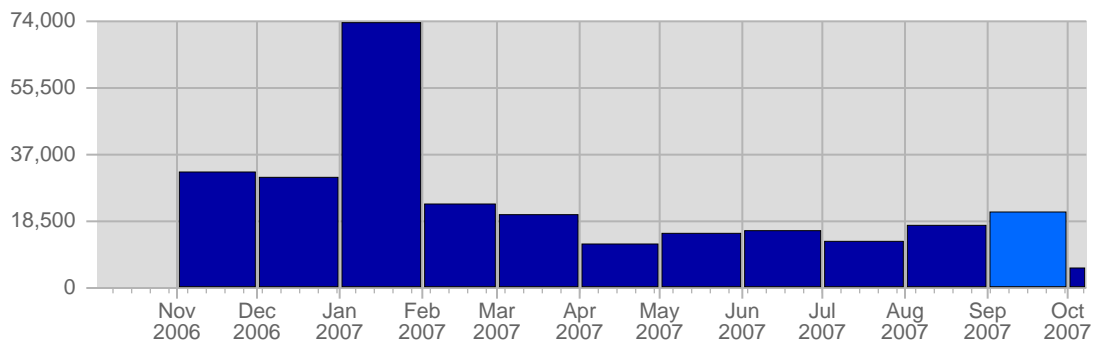

Page Views

Date	Total Page Views	Average Page Views Historically	Change	Percent of Total Page Views
Sat Sep 1st, 2007	177	113,08	+177 ▲	3,72%
Sun Sep 2nd, 2007	282	137,16	+282 ▲	5,93%
Mon Sep 3rd, 2007	76	151,67	+76 ▲	1,60%
Tue Sep 4th, 2007	187	509,04	+187 ▲	3,93%
Wed Sep 5th, 2007	388	205,67	+388 ▲	8,16%
Thu Sep 6th, 2007	97	122,60	+97 ▲	2,04%
Fri Sep 7th, 2007	209	117,87	+209 ▲	4,40%
Sat Sep 8th, 2007	167	113,08	-10 ▼	3,51%
Sun Sep 9th, 2007	232	137,16	-50 ▼	4,88%
Mon Sep 10th, 2007	195	151,67	+119 ▲	4,10%
Tue Sep 11th, 2007	115	509,04	-72 ▼	2,42%
Wed Sep 12th, 2007	220	205,67	-168 ▼	4,63%
Thu Sep 13th, 2007	257	122,60	+160 ▲	5,41%
Fri Sep 14th, 2007	277	117,87	+68 ▲	5,83%
Sat Sep 15th, 2007	144	113,08	-23 ▼	3,03%
Sun Sep 16th, 2007	156	137,16	-76 ▼	3,28%
Mon Sep 17th, 2007	161	151,67	-34 ▼	3,39%
Tue Sep 18th, 2007	106	509,04	-9 ▼	2,23%

Hits

Date	Total Hits	Average Hits Historically	Change	Percent of Total Hits
Sat Sep 1st, 2007	502	446,18	+502 ▲	2,40%
Sun Sep 2nd, 2007	518	449,30	+518 ▲	2,48%
Mon Sep 3rd, 2007	615	647,25	+615 ▲	2,94%
Tue Sep 4th, 2007	972	909,53	+972 ▲	4,65%
Wed Sep 5th, 2007	1,264	594,40	+1,264 ▲	6,04%
Thu Sep 6th, 2007	546	520,91	+546 ▲	2,61%
Fri Sep 7th, 2007	791	445,27	+791 ▲	3,78%
Sat Sep 8th, 2007	532	446,18	+30 ▲	2,54%
Sun Sep 9th, 2007	662	449,30	+144 ▲	3,16%
Mon Sep 10th, 2007	727	647,25	+112 ▲	3,47%
Tue Sep 11th, 2007	667	909,53	-305 ▼	3,19%
Wed Sep 12th, 2007	870	594,40	-394 ▼	4,16%
Thu Sep 13th, 2007	1,082	520,91	+536 ▲	5,17%
Fri Sep 14th, 2007	966	445,27	+175 ▲	4,62%
Sat Sep 15th, 2007	526	446,18	-6 ▼	2,51%
Sun Sep 16th, 2007	657	449,30	-5 ▼	3,14%
Mon Sep 17th, 2007	1,082	647,25	+355 ▲	5,17%
Tue Sep 18th, 2007	652	909,53	-15 ▼	3,12%