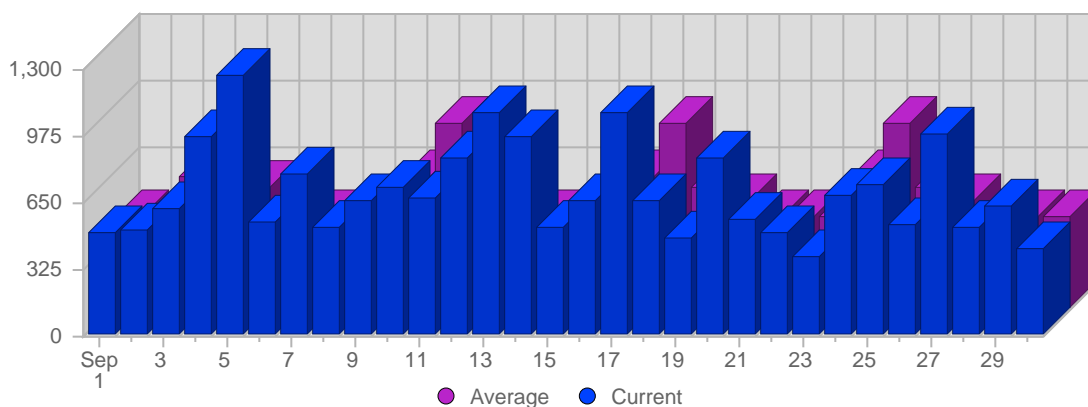

Page Views

Date	Total Page Views	Average Page Views Historically	Change	Percent of Total Page Views
Sat Sep 1st, 2007	177	113,08	+177 ▲	3,72%
Sun Sep 2nd, 2007	282	137,16	+282 ▲	5,93%
Mon Sep 3rd, 2007	76	151,67	+76 ▲	1,60%
Tue Sep 4th, 2007	187	509,04	+187 ▲	3,93%
Wed Sep 5th, 2007	388	205,67	+388 ▲	8,16%
Thu Sep 6th, 2007	97	122,60	+97 ▲	2,04%
Fri Sep 7th, 2007	209	117,87	+209 ▲	4,40%
Sat Sep 8th, 2007	167	113,08	-10 ▼	3,51%
Sun Sep 9th, 2007	232	137,16	-50 ▼	4,88%
Mon Sep 10th, 2007	195	151,67	+119 ▲	4,10%
Tue Sep 11th, 2007	115	509,04	-72 ▼	2,42%
Wed Sep 12th, 2007	220	205,67	-168 ▼	4,63%
Thu Sep 13th, 2007	257	122,60	+160 ▲	5,41%
Fri Sep 14th, 2007	277	117,87	+68 ▲	5,83%
Sat Sep 15th, 2007	144	113,08	-23 ▼	3,03%
Sun Sep 16th, 2007	156	137,16	-76 ▼	3,28%
Mon Sep 17th, 2007	161	151,67	-34 ▼	3,39%
Tue Sep 18th, 2007	106	509,04	-9 ▼	2,23%

Hits

Date	Total Hits	Average Hits Historically	Change	Percent of Total Hits
Sat Sep 1st, 2007	502	446,18	+502 ▲	2,40%
Sun Sep 2nd, 2007	518	449,30	+518 ▲	2,48%
Mon Sep 3rd, 2007	615	647,25	+615 ▲	2,94%
Tue Sep 4th, 2007	972	909,53	+972 ▲	4,65%
Wed Sep 5th, 2007	1,264	594,40	+1,264 ▲	6,04%
Thu Sep 6th, 2007	546	520,91	+546 ▲	2,61%
Fri Sep 7th, 2007	791	445,27	+791 ▲	3,78%
Sat Sep 8th, 2007	532	446,18	+30 ▲	2,54%
Sun Sep 9th, 2007	662	449,30	+144 ▲	3,16%
Mon Sep 10th, 2007	727	647,25	+112 ▲	3,47%
Tue Sep 11th, 2007	667	909,53	-305 ▼	3,19%
Wed Sep 12th, 2007	870	594,40	-394 ▼	4,16%
Thu Sep 13th, 2007	1,082	520,91	+536 ▲	5,17%
Fri Sep 14th, 2007	966	445,27	+175 ▲	4,62%
Sat Sep 15th, 2007	526	446,18	-6 ▼	2,51%
Sun Sep 16th, 2007	657	449,30	-5 ▼	3,14%
Mon Sep 17th, 2007	1,082	647,25	+355 ▲	5,17%
Tue Sep 18th, 2007	652	909,53	-15 ▼	3,12%