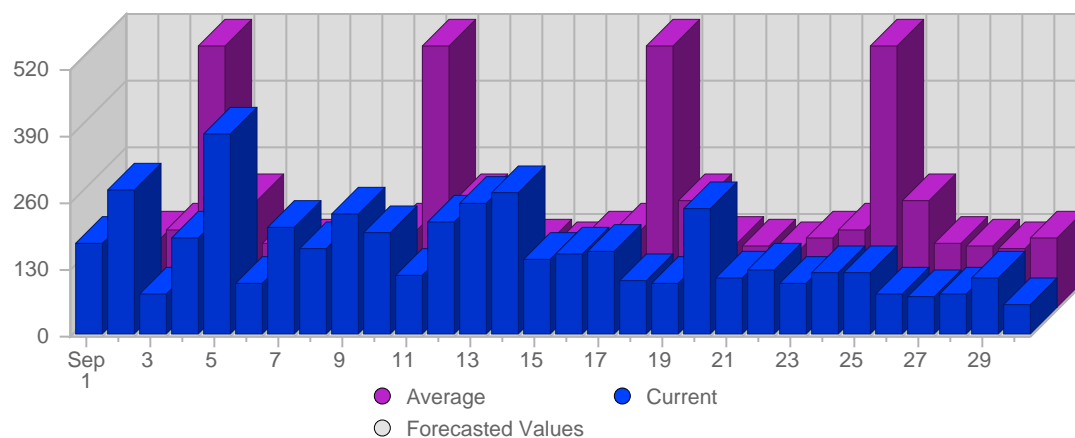

Page Views

Date	Total Page Views	Average Page Views Historically	Change	Percent of Total Page Views
Sat Sep 1st, 2007	177	113,08	+177 ▲	3,72%
Sun Sep 2nd, 2007	282	137,16	+282 ▲	5,93%
Mon Sep 3rd, 2007	76	151,67	+76 ▲	1,60%
Tue Sep 4th, 2007	187	509,04	+187 ▲	3,93%
Wed Sep 5th, 2007	388	205,67	+388 ▲	8,16%
Thu Sep 6th, 2007	97	122,60	+97 ▲	2,04%
Fri Sep 7th, 2007	209	117,87	+209 ▲	4,40%
Sat Sep 8th, 2007	167	113,08	-10 ▼	3,51%
Sun Sep 9th, 2007	232	137,16	-50 ▼	4,88%
Mon Sep 10th, 2007	195	151,67	+119 ▲	4,10%
Tue Sep 11th, 2007	115	509,04	-72 ▼	2,42%
Wed Sep 12th, 2007	220	205,67	-168 ▼	4,63%
Thu Sep 13th, 2007	257	122,60	+160 ▲	5,41%
Fri Sep 14th, 2007	277	117,87	+68 ▲	5,83%
Sat Sep 15th, 2007	144	113,08	-23 ▼	3,03%
Sun Sep 16th, 2007	156	137,16	-76 ▼	3,28%
Mon Sep 17th, 2007	161	151,67	-34 ▼	3,39%
Tue Sep 18th, 2007	106	509,04	-9 ▼	2,23%

Continued on Page 4 ...