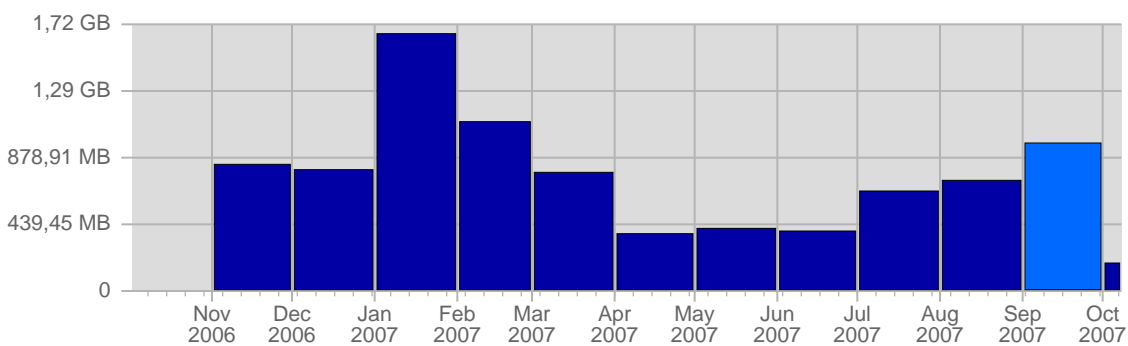

Hits

Date	Total Hits	Average Hits Historically	Change	Percent of Total Hits
Sat Sep 1st, 2007	502	446,18	+502 ▲	2,40%
Sun Sep 2nd, 2007	518	449,30	+518 ▲	2,48%
Mon Sep 3rd, 2007	615	647,25	+615 ▲	2,94%
Tue Sep 4th, 2007	972	909,53	+972 ▲	4,65%
Wed Sep 5th, 2007	1,264	594,40	+1,264 ▲	6,04%
Thu Sep 6th, 2007	546	520,91	+546 ▲	2,61%
Fri Sep 7th, 2007	791	445,27	+791 ▲	3,78%
Sat Sep 8th, 2007	532	446,18	+30 ▲	2,54%
Sun Sep 9th, 2007	662	449,30	+144 ▲	3,16%
Mon Sep 10th, 2007	727	647,25	+112 ▲	3,47%
Tue Sep 11th, 2007	667	909,53	-305 ▼	3,19%
Wed Sep 12th, 2007	870	594,40	-394 ▼	4,16%
Thu Sep 13th, 2007	1,082	520,91	+536 ▲	5,17%
Fri Sep 14th, 2007	966	445,27	+175 ▲	4,62%
Sat Sep 15th, 2007	526	446,18	-6 ▼	2,51%
Sun Sep 16th, 2007	657	449,30	-5 ▼	3,14%
Mon Sep 17th, 2007	1,082	647,25	+355 ▲	5,17%
Tue Sep 18th, 2007	652	909,53	-15 ▼	3,12%

Bandwidth

Date	Total Bandwidth	Average Bandwidth Historically	Change	Percent of Total Bandwidth
Sat Sep 1st, 2007	25,01 MB	13,06 MB	+25,01 MB ▲	2,58%
Sun Sep 2nd, 2007	27,63 MB	14,18 MB	+27,63 MB ▲	2,85%
Mon Sep 3rd, 2007	64,19 MB	19,22 MB	+64,19 MB ▲	6,62%
Tue Sep 4th, 2007	44,85 MB	26,07 MB	+44,85 MB ▲	4,62%
Wed Sep 5th, 2007	59,36 MB	18,30 MB	+59,36 MB ▲	6,12%
Thu Sep 6th, 2007	19,49 MB	19,41 MB	+19,49 MB ▲	2,01%
Fri Sep 7th, 2007	28,73 MB	15,97 MB	+28,73 MB ▲	2,96%
Sat Sep 8th, 2007	12,25 MB	13,06 MB	-12,76 MB ▼	1,26%
Sun Sep 9th, 2007	27,43 MB	14,18 MB	-204,80 KB ▼	2,83%
Mon Sep 10th, 2007	26,68 MB	19,22 MB	-37,51 MB ▼	2,75%
Tue Sep 11th, 2007	25,82 MB	26,07 MB	-19,03 MB ▼	2,66%
Wed Sep 12th, 2007	43,35 MB	18,30 MB	-16,00 MB ▼	4,47%
Thu Sep 13th, 2007	39,44 MB	19,41 MB	+19,95 MB ▲	4,07%
Fri Sep 14th, 2007	34,19 MB	15,97 MB	+5,46 MB ▲	3,53%
Sat Sep 15th, 2007	22,24 MB	13,06 MB	+9,99 MB ▲	2,29%
Sun Sep 16th, 2007	29,84 MB	14,18 MB	+2,41 MB ▲	3,08%
Mon Sep 17th, 2007	54,21 MB	19,22 MB	+27,53 MB ▲	5,59%
Tue Sep 18th, 2007	30,36 MB	26,07 MB	+4,53 MB ▲	3,13%