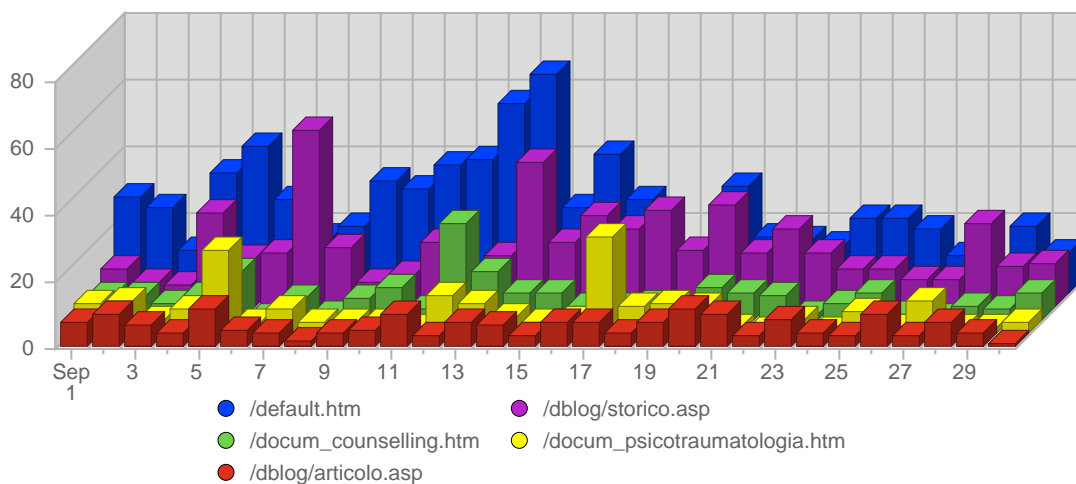

Pages

#	Title & Page	Total Page Views	Average Page Views Historically	Change	Percent of Page Views
1.	/default.htm	785	357,41	-40 ▼	16,51%
2.	/dblog/storico.asp	542	1,096,62	+92 ▲	11,40%
3.	/docum_counselling.htm	196	79,46	+9 ▲	4,12%
4.	/docum_psicotraumatologia.htm	195	114,00	+21 ▲	4,10%
5.	/dblog/articolo.asp	175	722,77	+2 ▲	3,68%
6.	/at_counselling.htm	174	107,50	+15 ▲	3,66%
7.	/biblio_counselling.htm	169	58,05	+34 ▲	3,55%
8.	/dblog/default.asp	163	1,069,08	-12 ▼	3,43%
9.	/chi+sono.htm	143	103,75	-9 ▼	3,01%
10.	/formaz_psicotraumatologia.htm	126	77,00	+17 ▲	2,65%
11.	/dblog/stampa.asp	126	123,92	+33 ▲	2,65%
12.	/formaz_counselling.htm	125	42,59	+19 ▲	2,63%
13.	/progetti-collaborazioni.htm	101	85,50	-19 ▼	2,12%
14.	/formazione.htm	98	76,82	-44 ▼	2,06%
15.	/biblio_psicotraumatologia.htm	91	66,50	-11 ▼	1,91%
16.	/dblog/index.htm	89	38,54	-9 ▼	1,87%
17.	/psicotraumatologia.htm	82	86,09	-48 ▼	1,73%
18.	/counselling.htm	81	92,46	-36 ▼	1,70%
19.	/links_counselling.htm	79	30,09	-8 ▼	1,66%
20.	/links_psicotraumatologia.htm	69	53,50	-18 ▼	1,45%
21.	/convegnovf/foto/index.htm	68	47,00	+13 ▲	1,43%
22.	/ps.htm	66	34,27	-38 ▼	1,39%
23.	/dblog/autori.asp	55	584,77	+9 ▲	1,16%
24.	/supportopsi-vvf-er.htm	54	46,75	-19 ▼	1,14%
25.	/...vegnovf/foto/pages/img_5069_2_jpg.htm	51	28,56	+10 ▲	1,07%
		4,755	5,375	-414