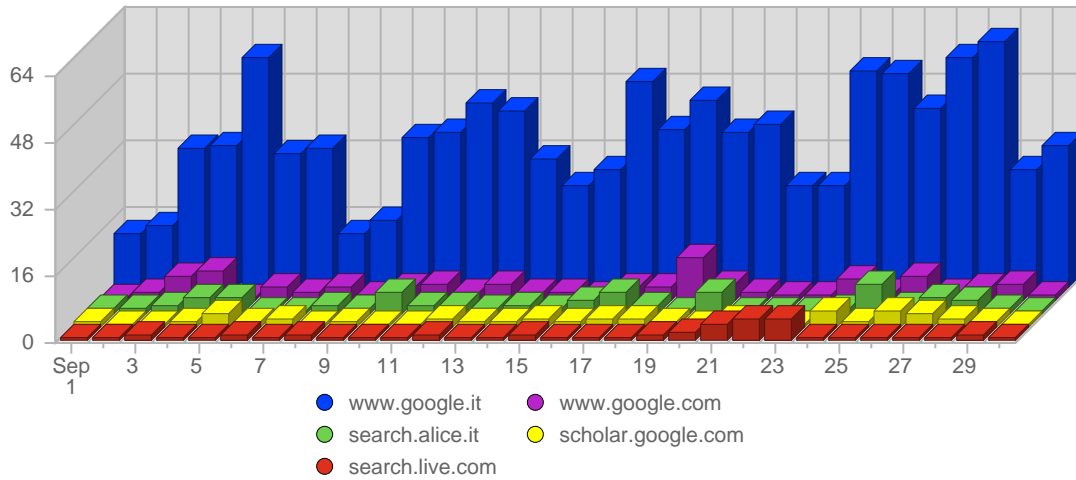

Referring Domains

#	Site Domain	Total Visits Referred	Average Visits Historically	Change	Percent of Visits
1.	www.google.it	1,064	386,32	+511 ▲	78,47%
2.	www.google.com	89	33,26	+51 ▲	6,56%
3.	search.alice.it	61	62,08	+38 ▲	4,50%
4.	scholar.google.com	39	31,70	+17 ▲	2,88%
5.	search.live.com	23	3,60	+13 ▲	1,70%
6.	it.search.yahoo.com	9	5,05	+6 ▲	0,66%
7.	www.vaivale.com	9	3,18	+6 ▲	0,66%
8.	ww.google.it	6	1,63	+3 ▲	0,44%
9.	search.msn.it	5	7,70	+1 ▲	0,37%
10.	64.233.183.104	4	1,75	+3 ▲	0,30%
11.	arianna.libero.it	3	3,53	0 ▬	0,22%
12.	www.aspicmodena.it	2	1,60	0 ▬	0,15%
13.	www.fastweb.it	2	-	+2 ▲	0,15%
14.	www.adobe.com	2	-	+2 ▲	0,15%
15.	www.soccorritori.it	2	-	+2 ▲	0,15%
16.	www.infermieredellatruscia.it	2	-	+2 ▲	0,15%
17.	andronicolivio.eduein.org	2	-	+2 ▲	0,15%
18.	www.google.fr	2	0,50	+2 ▲	0,15%
19.	translate.google.com	2	0,50	+1 ▲	0,15%
20.	209.85.135.104	2	3,50	0 ▬	0,15%
21.	www.google.es	1	1,44	+1 ▲	0,07%
22.	cerca.lycos.it	1	0,50	+1 ▲	0,07%
23.	forumcounseling.forumfree.net	1	0,50	-2 ▼	0,07%
24.	www.google.ch	1	4,14	-3 ▼	0,07%
25.	www.google.com.mx	1	0,67	0 ▬	0,07%
		1,356	510	648