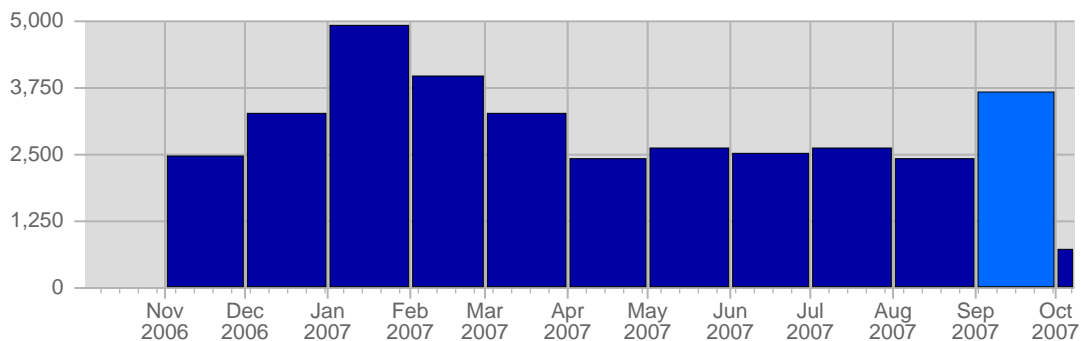

Report Description

Domain: counselling-care.it
 Report Description: Executive Summary Report for the month of September 2007
 Report Range: Month of September 2007
 Report Scope: Historical Data

Visits

Date	Total Visits	Average Visits Historically	Change	Percent of Total Visits
Sat Sep 1st, 2007	82	57,63	+82 ▲	2,23%
Sun Sep 2nd, 2007	72	58,59	+72 ▲	1,96%
Mon Sep 3rd, 2007	95	68,52	+95 ▲	2,59%
Tue Sep 4th, 2007	135	67,20	+135 ▲	3,68%
Wed Sep 5th, 2007	145	66,35	+145 ▲	3,95%
Thu Sep 6th, 2007	100	66,92	+100 ▲	2,72%
Fri Sep 7th, 2007	92	63,37	+92 ▲	2,51%
Sat Sep 8th, 2007	99	57,63	+17 ▲	2,70%
Sun Sep 9th, 2007	83	58,59	+11 ▲	2,26%

Page Views

Date	Total Page Views	Average Page Views Historically	Change	Percent of Total Page Views
Sat Sep 1st, 2007	177	113,08	+177 ▲	3,72%
Sun Sep 2nd, 2007	282	137,16	+282 ▲	5,93%
Mon Sep 3rd, 2007	76	151,67	+76 ▲	1,60%
Tue Sep 4th, 2007	187	509,04	+187 ▲	3,93%
Wed Sep 5th, 2007	388	205,67	+388 ▲	8,16%
Thu Sep 6th, 2007	97	122,60	+97 ▲	2,04%
Fri Sep 7th, 2007	209	117,87	+209 ▲	4,40%
Sat Sep 8th, 2007	167	113,08	-10 ▼	3,51%
Sun Sep 9th, 2007	232	137,16	-50 ▼	4,88%
Mon Sep 10th, 2007	195	151,67	+119 ▲	4,10%
Tue Sep 11th, 2007	115	509,04	-72 ▼	2,42%
Wed Sep 12th, 2007	220	205,67	-168 ▼	4,63%
Thu Sep 13th, 2007	257	122,60	+160 ▲	5,41%
Fri Sep 14th, 2007	277	117,87	+68 ▲	5,83%
Sat Sep 15th, 2007	144	113,08	-23 ▼	3,03%
Sun Sep 16th, 2007	156	137,16	-76 ▼	3,28%
Mon Sep 17th, 2007	161	151,67	-34 ▼	3,39%
Tue Sep 18th, 2007	106	509,04	-9 ▼	2,23%