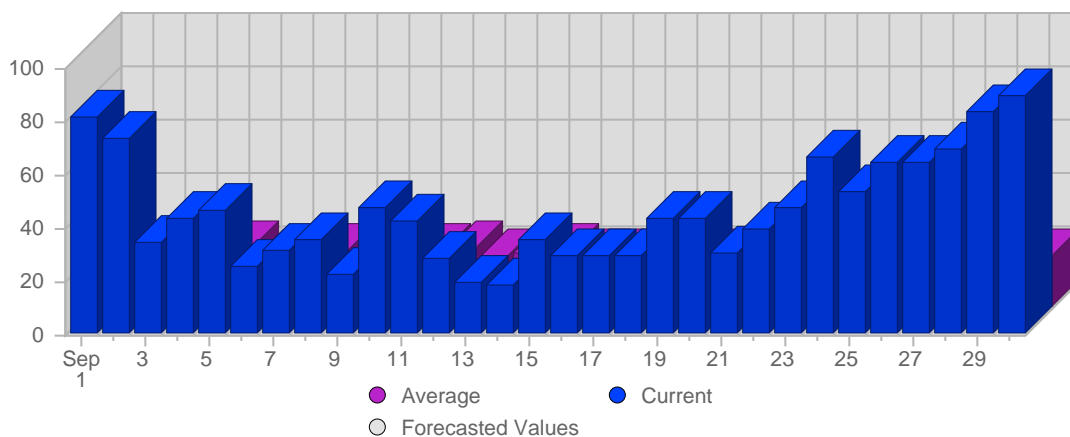

## Visits

Date	Total Visits	Average Visits Historically	Change	Percent of Total Visits
Fri Sep 1st, 2006	81	20,51	+81 ▲	5,97%
Sat Sep 2nd, 2006	73	18,58	+73 ▲	5,38%
Sun Sep 3rd, 2006	34	18,88	-2 ▼	2,51%
Mon Sep 4th, 2006	43	21,02	+6 ▲	3,17%
Tue Sep 5th, 2006	46	21,72	+10 ▲	3,39%
Wed Sep 6th, 2006	25	19,44	-55 ▼	1,84%
Thu Sep 7th, 2006	31	19,84	-51 ▼	2,29%
Fri Sep 8th, 2006	35	20,51	-46 ▼	2,58%
Sat Sep 9th, 2006	22	18,58	-51 ▼	1,62%

## Page Views

Date	Total Page Views	Average Page Views Historically	Change	Percent of Total Page Views
Fri Sep 1st, 2006	91	35,61	+91 ▲	1,17%
Sat Sep 2nd, 2006	303	45,35	+303 ▲	3,89%
Sun Sep 3rd, 2006	234	55,58	+204 ▲	3,00%
Mon Sep 4th, 2006	1,051	65,67	+975 ▲	13,48%
Tue Sep 5th, 2006	924	55,33	+856 ▲	11,85%
Wed Sep 6th, 2006	321	34,02	+266 ▲	4,12%
Thu Sep 7th, 2006	478	40,30	+443 ▲	6,13%
Fri Sep 8th, 2006	226	35,61	+135 ▲	2,90%
Sat Sep 9th, 2006	507	45,35	+204 ▲	6,50%
Sun Sep 10th, 2006	1,038	55,58	+804 ▲	13,31%
Mon Sep 11th, 2006	541	65,67	-510 ▼	6,94%
Tue Sep 12th, 2006	200	55,33	-724 ▼	2,56%
Wed Sep 13th, 2006	43	34,02	-278 ▼	0,55%
Thu Sep 14th, 2006	70	40,30	-408 ▼	0,90%
Fri Sep 15th, 2006	203	35,61	-23 ▼	2,60%
Sat Sep 16th, 2006	211	45,35	-296 ▼	2,71%
Sun Sep 17th, 2006	92	55,58	-946 ▼	1,18%
Mon Sep 18th, 2006	43	65,67	-498 ▼	0,55%

Continent Breakdown

#		Continent	Total Visits	Average Visits Historically	Change	Percent of Visits
1.		Europe	371	149,90	+137 ▲	50,68%
2.		North America	353	209,60	+5 ▲	48,22%
3.		Asia	8	4,25	+3 ▲	1,09%
			732	361	145	