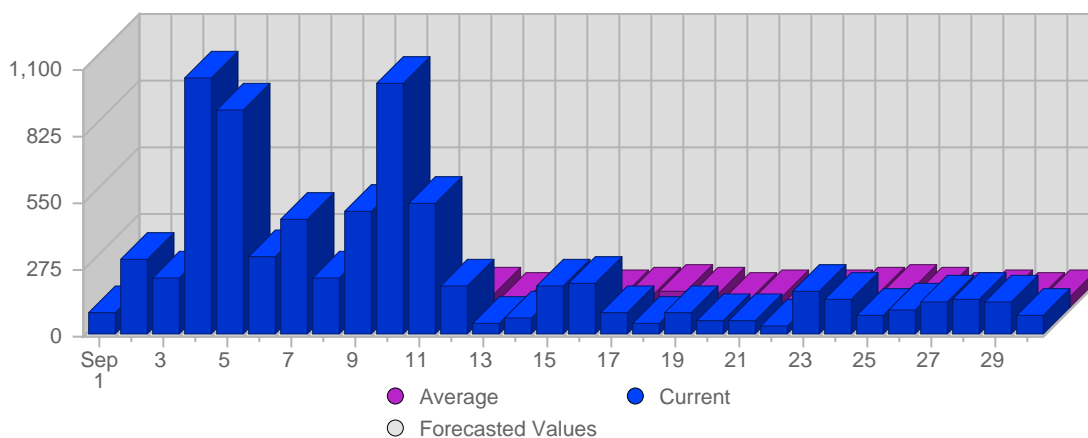

Page Views

Date	Total Page Views	Average Page Views Historically	Change	Percent of Total Page Views
Fri Sep 1st, 2006	91	35,61	+91 ▲	1,17%
Sat Sep 2nd, 2006	303	45,35	+303 ▲	3,89%
Sun Sep 3rd, 2006	234	55,58	+204 ▲	3,00%
Mon Sep 4th, 2006	1,051	65,67	+975 ▲	13,48%
Tue Sep 5th, 2006	924	55,33	+856 ▲	11,85%
Wed Sep 6th, 2006	321	34,02	+266 ▲	4,12%
Thu Sep 7th, 2006	478	40,30	+443 ▲	6,13%
Fri Sep 8th, 2006	226	35,61	+135 ▲	2,90%
Sat Sep 9th, 2006	507	45,35	+204 ▲	6,50%
Sun Sep 10th, 2006	1,038	55,58	+804 ▲	13,31%
Mon Sep 11th, 2006	541	65,67	-510 ▼	6,94%
Tue Sep 12th, 2006	200	55,33	-724 ▼	2,56%
Wed Sep 13th, 2006	43	34,02	-278 ▼	0,55%
Thu Sep 14th, 2006	70	40,30	-408 ▼	0,90%
Fri Sep 15th, 2006	203	35,61	-23 ▼	2,60%
Sat Sep 16th, 2006	211	45,35	-296 ▼	2,71%
Sun Sep 17th, 2006	92	55,58	-946 ▼	1,18%
Mon Sep 18th, 2006	43	65,67	-498 ▼	0,55%

Continued on Page 4 ...