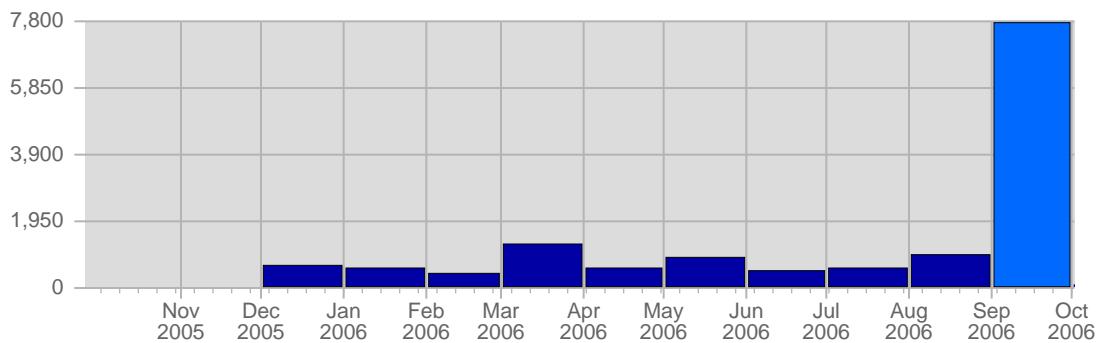

Page Views

Date	Total Page Views	Average Page Views Historically	Change	Percent of Total Page Views
Fri Sep 1st, 2006	91	35,61	+91 ▲	1,17%
Sat Sep 2nd, 2006	303	45,35	+303 ▲	3,89%
Sun Sep 3rd, 2006	234	55,58	+204 ▲	3,00%
Mon Sep 4th, 2006	1,051	65,67	+975 ▲	13,48%
Tue Sep 5th, 2006	924	55,33	+856 ▲	11,85%
Wed Sep 6th, 2006	321	34,02	+266 ▲	4,12%
Thu Sep 7th, 2006	478	40,30	+443 ▲	6,13%
Fri Sep 8th, 2006	226	35,61	+135 ▲	2,90%
Sat Sep 9th, 2006	507	45,35	+204 ▲	6,50%
Sun Sep 10th, 2006	1,038	55,58	+804 ▲	13,31%
Mon Sep 11th, 2006	541	65,67	-510 ▼	6,94%
Tue Sep 12th, 2006	200	55,33	-724 ▼	2,56%
Wed Sep 13th, 2006	43	34,02	-278 ▼	0,55%
Thu Sep 14th, 2006	70	40,30	-408 ▼	0,90%
Fri Sep 15th, 2006	203	35,61	-23 ▼	2,60%
Sat Sep 16th, 2006	211	45,35	-296 ▼	2,71%
Sun Sep 17th, 2006	92	55,58	-946 ▼	1,18%
Mon Sep 18th, 2006	43	65,67	-498 ▼	0,55%

Continued on Page 4 ...