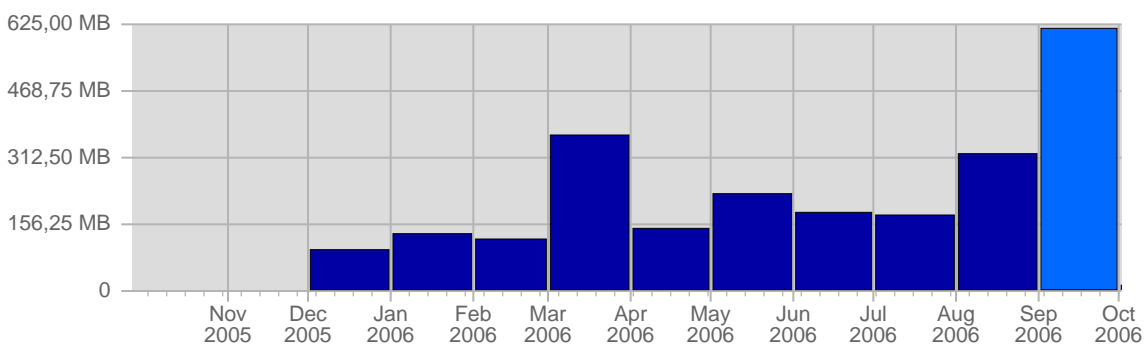

Bandwidth

Date	Total Bandwidth	Average Bandwidth Historically	Change	Percent of Total Bandwidth
Fri Sep 1st, 2006	40,42 MB	8,37 MB	+40,42 MB ▲	6,54%
Sat Sep 2nd, 2006	26,69 MB	6,42 MB	+26,69 MB ▲	4,32%
Sun Sep 3rd, 2006	25,39 MB	6,86 MB	+2,48 MB ▲	4,11%
Mon Sep 4th, 2006	50,70 MB	9,04 MB	+31,74 MB ▲	8,21%
Tue Sep 5th, 2006	22,25 MB	10,15 MB	-12,18 MB ▼	3,60%
Wed Sep 6th, 2006	6,68 MB	6,03 MB	-15,40 MB ▼	1,08%
Thu Sep 7th, 2006	17,09 MB	8,85 MB	-4,18 MB ▼	2,77%
Fri Sep 8th, 2006	13,49 MB	8,37 MB	-26,93 MB ▼	2,18%
Sat Sep 9th, 2006	19,17 MB	6,42 MB	-7,52 MB ▼	3,10%
Sun Sep 10th, 2006	25,03 MB	6,86 MB	-367,90 KB ▼	4,05%
Mon Sep 11th, 2006	16,25 MB	9,04 MB	-34,44 MB ▼	2,63%
Tue Sep 12th, 2006	18,03 MB	10,15 MB	-4,22 MB ▼	2,92%
Wed Sep 13th, 2006	4,07 MB	6,03 MB	-2,61 MB ▼	0,66%
Thu Sep 14th, 2006	12,09 MB	8,85 MB	-4,99 MB ▼	1,96%
Fri Sep 15th, 2006	14,56 MB	8,37 MB	+1,07 MB ▲	2,36%
Sat Sep 16th, 2006	78,88 MB	6,42 MB	+59,71 MB ▲	12,77%
Sun Sep 17th, 2006	10,13 MB	6,86 MB	-14,90 MB ▼	1,64%
Mon Sep 18th, 2006	3,89 MB	9,04 MB	-12,37 MB ▼	0,63%

Continued on Page 8 ...