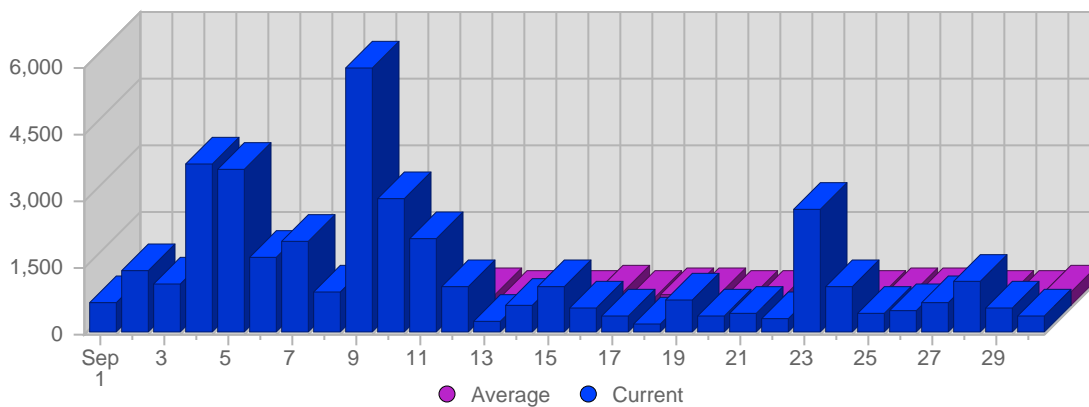

## Page Views

Date	Total Page Views	Average Page Views Historically	Change	Percent of Total Page Views
Fri Sep 1st, 2006	91	35,61	+91 ▲	1,17%
Sat Sep 2nd, 2006	303	45,35	+303 ▲	3,89%
Sun Sep 3rd, 2006	234	55,58	+204 ▲	3,00%
Mon Sep 4th, 2006	1,051	65,67	+975 ▲	13,48%
Tue Sep 5th, 2006	924	55,33	+856 ▲	11,85%
Wed Sep 6th, 2006	321	34,02	+266 ▲	4,12%
Thu Sep 7th, 2006	478	40,30	+443 ▲	6,13%
Fri Sep 8th, 2006	226	35,61	+135 ▲	2,90%
Sat Sep 9th, 2006	507	45,35	+204 ▲	6,50%
Sun Sep 10th, 2006	1,038	55,58	+804 ▲	13,31%
Mon Sep 11th, 2006	541	65,67	-510 ▼	6,94%
Tue Sep 12th, 2006	200	55,33	-724 ▼	2,56%
Wed Sep 13th, 2006	43	34,02	-278 ▼	0,55%
Thu Sep 14th, 2006	70	40,30	-408 ▼	0,90%
Fri Sep 15th, 2006	203	35,61	-23 ▼	2,60%
Sat Sep 16th, 2006	211	45,35	-296 ▼	2,71%
Sun Sep 17th, 2006	92	55,58	-946 ▼	1,18%
Mon Sep 18th, 2006	43	65,67	-498 ▼	0,55%

## Hits

Date	Total Hits	Average Hits Historically	Change	Percent of Total Hits
Fri Sep 1st, 2006	716	187,26	+716 ▲	1,77%
Sat Sep 2nd, 2006	1,425	327,72	+1,425 ▲	3,53%
Sun Sep 3rd, 2006	1,132	214,21	+1,004 ▲	2,80%
Mon Sep 4th, 2006	3,827	280,84	+3,315 ▲	9,48%
Tue Sep 5th, 2006	3,678	270,91	+3,291 ▲	9,11%
Wed Sep 6th, 2006	1,740	194,07	+1,306 ▲	4,31%
Thu Sep 7th, 2006	2,044	231,72	+1,699 ▲	5,06%
Fri Sep 8th, 2006	958	187,26	+242 ▲	2,37%
Sat Sep 9th, 2006	5,955	327,72	+4,530 ▲	14,75%
Sun Sep 10th, 2006	3,011	214,21	+1,879 ▲	7,46%
Mon Sep 11th, 2006	2,147	280,84	-1,680 ▼	5,32%
Tue Sep 12th, 2006	1,066	270,91	-2,612 ▼	2,64%
Wed Sep 13th, 2006	250	194,07	-1,490 ▼	0,62%
Thu Sep 14th, 2006	659	231,72	-1,385 ▼	1,63%
Fri Sep 15th, 2006	1,035	187,26	+77 ▲	2,56%
Sat Sep 16th, 2006	566	327,72	-5,389 ▼	1,40%
Sun Sep 17th, 2006	371	214,21	-2,640 ▼	0,92%
Mon Sep 18th, 2006	216	280,84	-1,931 ▼	0,54%