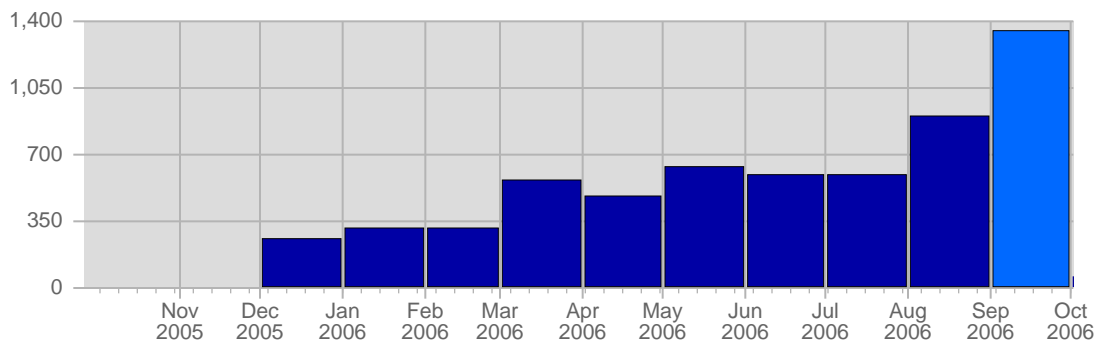

## Visits

Date	Total Visits	Average Visits Historically	Change	Percent of Total Visits
Fri Sep 1st, 2006	81	20,51	+81 ▲	5,97%
Sat Sep 2nd, 2006	73	18,58	+73 ▲	5,38%
Sun Sep 3rd, 2006	34	18,88	-2 ▼	2,51%
Mon Sep 4th, 2006	43	21,02	+6 ▲	3,17%
Tue Sep 5th, 2006	46	21,72	+10 ▲	3,39%
Wed Sep 6th, 2006	25	19,44	-55 ▼	1,84%
Thu Sep 7th, 2006	31	19,84	-51 ▼	2,29%
Fri Sep 8th, 2006	35	20,51	-46 ▼	2,58%
Sat Sep 9th, 2006	22	18,58	-51 ▼	1,62%

## Page Views

Date	Total Page Views	Average Page Views Historically	Change	Percent of Total Page Views
Fri Sep 1st, 2006	91	35,61	+91 ▲	1,17%
Sat Sep 2nd, 2006	303	45,35	+303 ▲	3,89%
Sun Sep 3rd, 2006	234	55,58	+204 ▲	3,00%
Mon Sep 4th, 2006	1,051	65,67	+975 ▲	13,48%
Tue Sep 5th, 2006	924	55,33	+856 ▲	11,85%
Wed Sep 6th, 2006	321	34,02	+266 ▲	4,12%
Thu Sep 7th, 2006	478	40,30	+443 ▲	6,13%
Fri Sep 8th, 2006	226	35,61	+135 ▲	2,90%
Sat Sep 9th, 2006	507	45,35	+204 ▲	6,50%
Sun Sep 10th, 2006	1,038	55,58	+804 ▲	13,31%
Mon Sep 11th, 2006	541	65,67	-510 ▼	6,94%
Tue Sep 12th, 2006	200	55,33	-724 ▼	2,56%
Wed Sep 13th, 2006	43	34,02	-278 ▼	0,55%
Thu Sep 14th, 2006	70	40,30	-408 ▼	0,90%
Fri Sep 15th, 2006	203	35,61	-23 ▼	2,60%
Sat Sep 16th, 2006	211	45,35	-296 ▼	2,71%
Sun Sep 17th, 2006	92	55,58	-946 ▼	1,18%
Mon Sep 18th, 2006	43	65,67	-498 ▼	0,55%