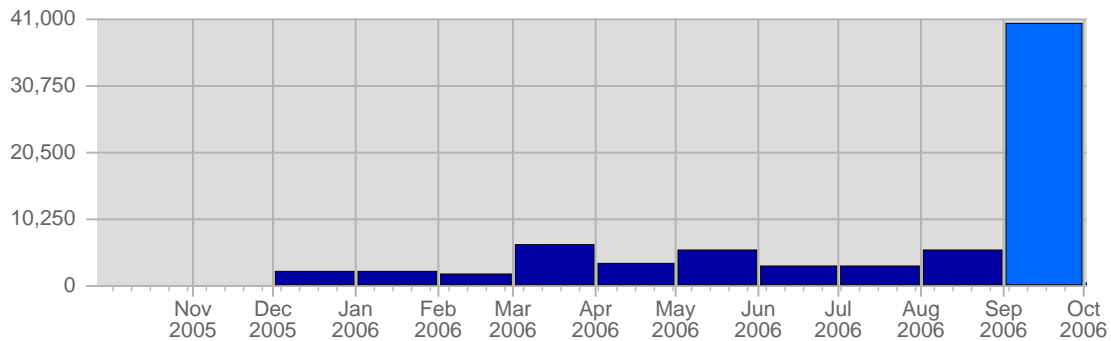

Hits

Date	Total Hits	Average Hits Historically	Change	Percent of Total Hits
Fri Sep 1st, 2006	716	187,26	+716 ▲	1,77%
Sat Sep 2nd, 2006	1,425	327,72	+1,425 ▲	3,53%
Sun Sep 3rd, 2006	1,132	214,21	+1,004 ▲	2,80%
Mon Sep 4th, 2006	3,827	280,84	+3,315 ▲	9,48%
Tue Sep 5th, 2006	3,678	270,91	+3,291 ▲	9,11%
Wed Sep 6th, 2006	1,740	194,07	+1,306 ▲	4,31%
Thu Sep 7th, 2006	2,044	231,72	+1,699 ▲	5,06%
Fri Sep 8th, 2006	958	187,26	+242 ▲	2,37%
Sat Sep 9th, 2006	5,955	327,72	+4,530 ▲	14,75%
Sun Sep 10th, 2006	3,011	214,21	+1,879 ▲	7,46%
Mon Sep 11th, 2006	2,147	280,84	-1,680 ▼	5,32%
Tue Sep 12th, 2006	1,066	270,91	-2,612 ▼	2,64%
Wed Sep 13th, 2006	250	194,07	-1,490 ▼	0,62%
Thu Sep 14th, 2006	659	231,72	-1,385 ▼	1,63%
Fri Sep 15th, 2006	1,035	187,26	+77 ▲	2,56%
Sat Sep 16th, 2006	566	327,72	-5,389 ▼	1,40%
Sun Sep 17th, 2006	371	214,21	-2,640 ▼	0,92%
Mon Sep 18th, 2006	216	280,84	-1,931 ▼	0,54%

Continued on Page 6 ...