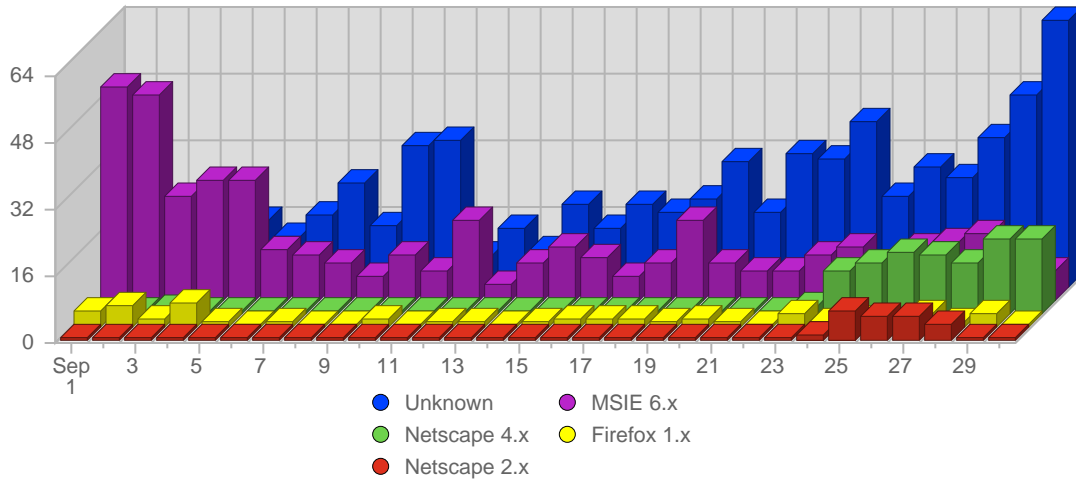

Browser Types

#	Icon	Browser Type	Total Visits	Average Visits Historically	Change	Percent of Visits
1.		Unknown	699	378,40	+119 ▲	51,55%
2.		MSIE 6.x	448	158,50	+179 ▲	33,04%
3.		Netscape 4.x	102	34,33	+101 ▲	7,52%
4.		Firefox 1.x	47	9,56	+23 ▲	3,47%
5.		Netscape 2.x	24	-	+24 ▲	1,77%
6.		MSIE 5.0x	20	4,50	+5 ▲	1,48%
7.		Netscape 7.x	9	3,75	-4 ▼	0,66%
8.		MSIE 5.5	5	3,11	+1 ▲	0,37%
9.		Opera 3.x	1	1,60	-1 ▼	0,07%
10.		Opera 7.x	1	-	+1 ▲	0,07%
			1,356	566	447