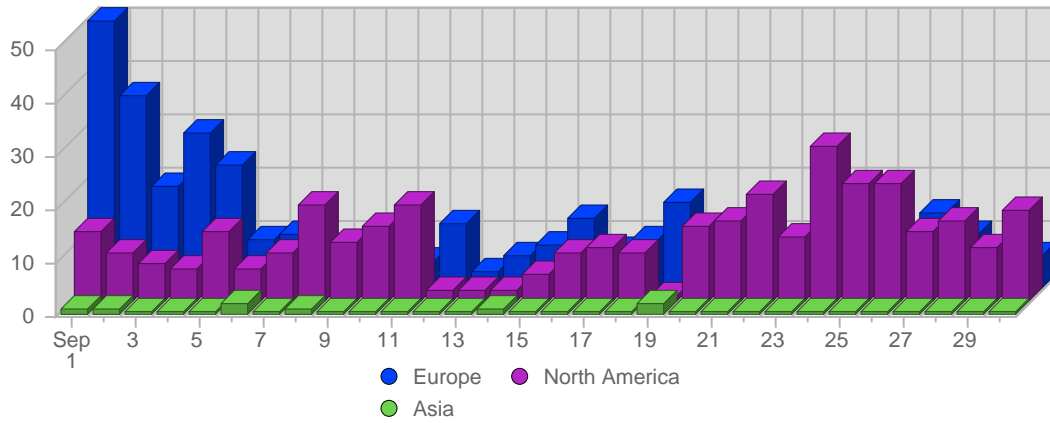

## Referring Domains

#	Site Domain	Total Visits Referred	Average Visits Historically	Change	Percent of Visits
1.	www.google.it	189	48,60	+25 ▲	78,42%
2.	www.google.com	17	3,67	+9 ▲	7,05%
3.	search.msn.it	6	9,25	-2 ▼	2,49%
4.	www.municipio.re.it	5	3,86	+5 ▲	2,08%
5.	it.search.yahoo.com	4	6.00	-2 ▼	1,66%
6.	blog.aruba.it	4	2.00	+1 ▲	1,66%
7.	www.blogitalia.it	3	-	+3 ▲	1,25%
8.	it.altavista.com	2	1.00	+2 ▲	0,83%
9.	www.psicotraumatologia.com	1	-	+1 ▲	0,42%
10.	arianna.libero.it	1	2,17	0 ▬	0,42%
11.	webmailcommunicator.alice.it	1	0,50	0 ▬	0,42%
12.	www.google.com.br	1	-	+1 ▲	0,42%
13.	72.14.221.104	1	0,50	-1 ▼	0,42%
14.	search.msn.com	1	1,38	0 ▬	0,42%
15.	www.google.es	1	-	+1 ▲	0,42%
16.	66.102.9.104	1	-	+1 ▲	0,42%
17.	www.google.ch	1	0,50	+1 ▲	0,42%
18.	209.85.129.104	1	-	+1 ▲	0,42%
19.	www.metacrawler.com	1	-	+1 ▲	0,42%
		241	72	32	

## Search Engines

#	Logo	Search Engine	Total Visits Referred	Average Visits Historically	Change	Percent of Visits
1.		Google	208	53,80	+30 ▲	94,12%
2.		MSN	7	10,75	-3 ▼	3,17%
3.		Yahoo	4	6,67	-2 ▼	1,81%
4.		AltaVista	2	2.00	0 ▬	0,91%
			221	70	25	

Continent Breakdown

#		Continent	Total Visits	Average Visits Historically	Change	Percent of Visits
1.		Europe	371	149,90	+137 ▲	50,68%
2.		North America	353	209,60	+5 ▲	48,22%
3.		Asia	8	4,25	+3 ▲	1,09%
			732	361	145	