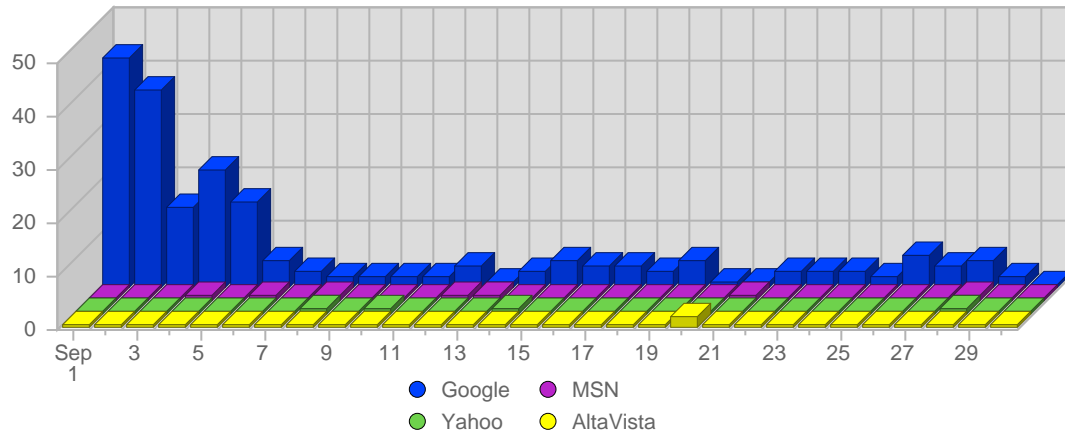

Search Engines

#	Logo	Search Engine	Total Visits Referred	Average Visits Historically	Change	Percent of Visits
1.		Google	208	53,80	+30 ▲	94,12%
2.		MSN	7	10,75	-3 ▼	3,17%
3.		Yahoo	4	6,67	-2 ▼	1,81%
4.		AltaVista	2	2.00	0 ▬	0,91%
			221	70	25