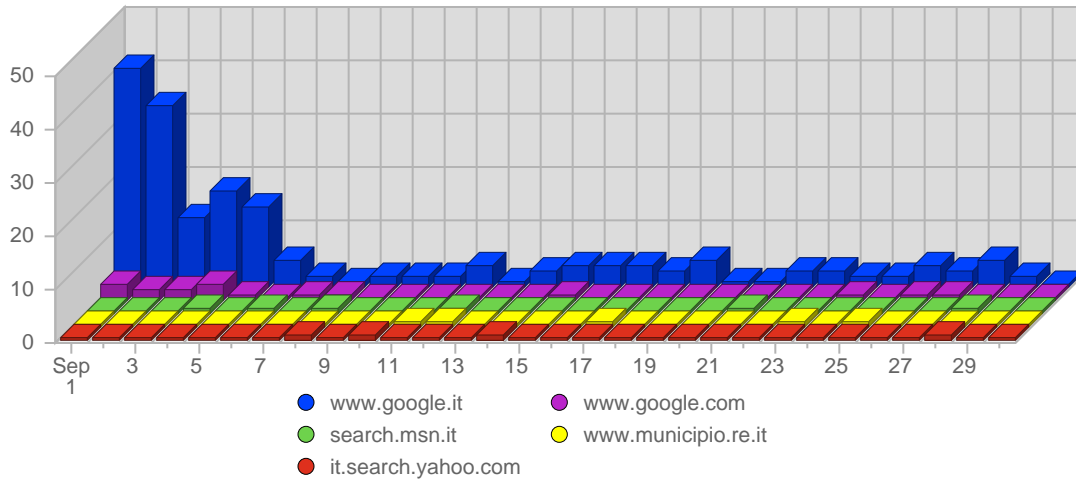

Referring Domains

#	Site Domain	Total Visits Referred	Average Visits Historically	Change	Percent of Visits
1.	www.google.it	189	48,60	+25 ▲	78,42%
2.	www.google.com	17	3,67	+9 ▲	7,05%
3.	search.msn.it	6	9,25	-2 ▼	2,49%
4.	www.municipio.re.it	5	3,86	+5 ▲	2,08%
5.	it.search.yahoo.com	4	6.00	-2 ▼	1,66%
6.	blog.aruba.it	4	2.00	+1 ▲	1,66%
7.	www.blogitalia.it	3	-	+3 ▲	1,25%
8.	it.altavista.com	2	1.00	+2 ▲	0,83%
9.	www.psicotraumatologia.com	1	-	+1 ▲	0,42%
10.	arianna.libero.it	1	2,17	0 ▬	0,42%
11.	webmailcommunicator.alice.it	1	0,50	0 ▬	0,42%
12.	www.google.com.br	1	-	+1 ▲	0,42%
13.	72.14.221.104	1	0,50	-1 ▼	0,42%
14.	search.msn.com	1	1,38	0 ▬	0,42%
15.	www.google.es	1	-	+1 ▲	0,42%
16.	66.102.9.104	1	-	+1 ▲	0,42%
17.	www.google.ch	1	0,50	+1 ▲	0,42%
18.	209.85.129.104	1	-	+1 ▲	0,42%
19.	www.metacrawler.com	1	-	+1 ▲	0,42%
		241	72	32