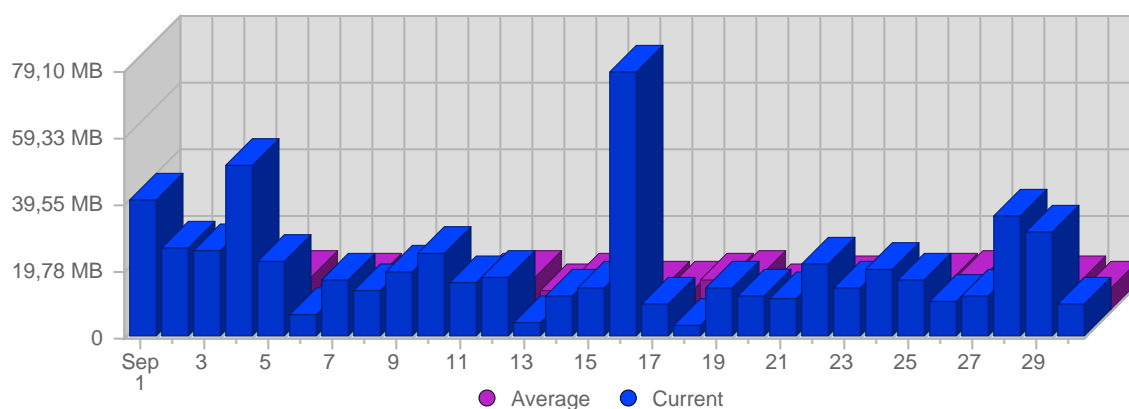

Bandwidth

Date	Total Bandwidth	Average Bandwidth Historically	Change	Percent of Total Bandwidth
Fri Sep 1st, 2006	40,42 MB	8,37 MB	+40,42 MB ▲	6,54%
Sat Sep 2nd, 2006	26,69 MB	6,42 MB	+26,69 MB ▲	4,32%
Sun Sep 3rd, 2006	25,39 MB	6,86 MB	+2,48 MB ▲	4,11%
Mon Sep 4th, 2006	50,70 MB	9,04 MB	+31,74 MB ▲	8,21%
Tue Sep 5th, 2006	22,25 MB	10,15 MB	-12,18 MB ▼	3,60%
Wed Sep 6th, 2006	6,68 MB	6,03 MB	-15,40 MB ▼	1,08%
Thu Sep 7th, 2006	17,09 MB	8,85 MB	-4,18 MB ▼	2,77%
Fri Sep 8th, 2006	13,49 MB	8,37 MB	-26,93 MB ▼	2,18%
Sat Sep 9th, 2006	19,17 MB	6,42 MB	-7,52 MB ▼	3,10%
Sun Sep 10th, 2006	25,03 MB	6,86 MB	-367,90 KB ▼	4,05%
Mon Sep 11th, 2006	16,25 MB	9,04 MB	-34,44 MB ▼	2,63%
Tue Sep 12th, 2006	18,03 MB	10,15 MB	-4,22 MB ▼	2,92%
Wed Sep 13th, 2006	4,07 MB	6,03 MB	-2,61 MB ▼	0,66%
Thu Sep 14th, 2006	12,09 MB	8,85 MB	-4,99 MB ▼	1,96%
Fri Sep 15th, 2006	14,56 MB	8,37 MB	+1,07 MB ▲	2,36%
Sat Sep 16th, 2006	78,88 MB	6,42 MB	+59,71 MB ▲	12,77%
Sun Sep 17th, 2006	10,13 MB	6,86 MB	-14,90 MB ▼	1,64%
Mon Sep 18th, 2006	3,89 MB	9,04 MB	-12,37 MB ▼	0,63%

Continued on Page 8 ...