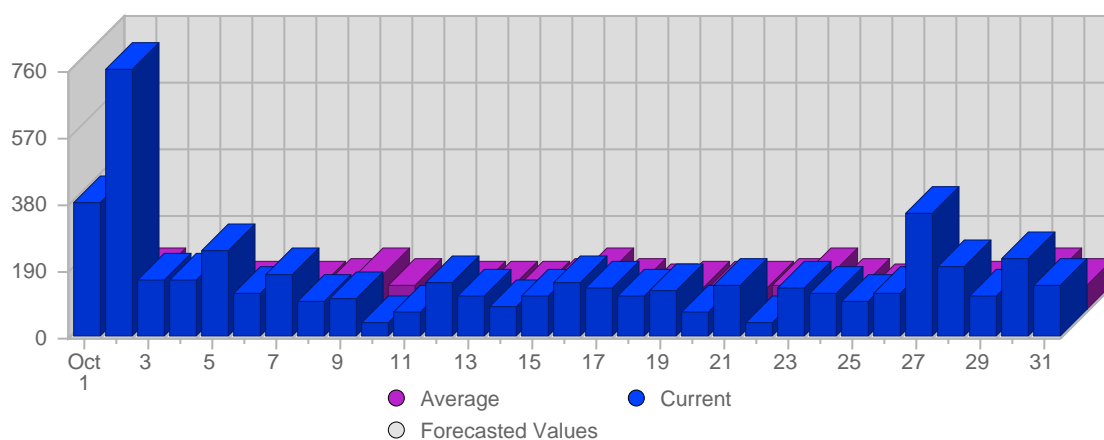

Report Description

Domain: counselling-care.it
 Report Description: Executive Summary Report for the month of October 2006
 Report Range: Month of October 2006
 Report Scope: Historical Data

Visits

Date	Total Visits	Average Visits Historically	Change	Percent of Total Visits
Sun Oct 1st, 2006	95	27,44	+95 ▲	4,45%
Mon Oct 2nd, 2006	92	32,35	+92 ▲	4,31%
Tue Oct 3rd, 2006	95	31,00	+95 ▲	4,45%
Wed Oct 4th, 2006	96	29,12	+96 ▲	4,49%
Thu Oct 5th, 2006	107	30,21	+107 ▲	5,01%
Fri Oct 6th, 2006	77	30,94	+77 ▲	3,61%
Sat Oct 7th, 2006	89	27,00	+89 ▲	4,17%
Sun Oct 8th, 2006	103	27,44	+8 ▲	4,82%
Mon Oct 9th, 2006	73	32,35	-19 ▼	3,42%

Page Views

Date	Total Page Views	Average Page Views Historically	Change	Percent of Total Page Views
Sun Oct 1st, 2006	383	70,96	+383 ▲	7,57%
Mon Oct 2nd, 2006	758	96,50	+758 ▲	14,98%
Tue Oct 3rd, 2006	162	70,85	+162 ▲	3,20%
Wed Oct 4th, 2006	157	51,54	+157 ▲	3,10%
Thu Oct 5th, 2006	244	60,83	+244 ▲	4,82%
Fri Oct 6th, 2006	125	59,35	+125 ▲	2,47%
Sat Oct 7th, 2006	175	63,23	+175 ▲	3,46%
Sun Oct 8th, 2006	100	70,96	-283 ▼	1,98%
Mon Oct 9th, 2006	110	96,50	-648 ▼	2,17%
Tue Oct 10th, 2006	41	70,85	-121 ▼	0,81%
Wed Oct 11th, 2006	70	51,54	-87 ▼	1,38%
Thu Oct 12th, 2006	154	60,83	-90 ▼	3,04%
Fri Oct 13th, 2006	112	59,35	-13 ▼	2,21%
Sat Oct 14th, 2006	87	63,23	-88 ▼	1,72%
Sun Oct 15th, 2006	112	70,96	+12 ▲	2,21%
Mon Oct 16th, 2006	155	96,50	+45 ▲	3,06%
Tue Oct 17th, 2006	134	70,85	+93 ▲	2,65%
Wed Oct 18th, 2006	111	51,54	+41 ▲	2,19%