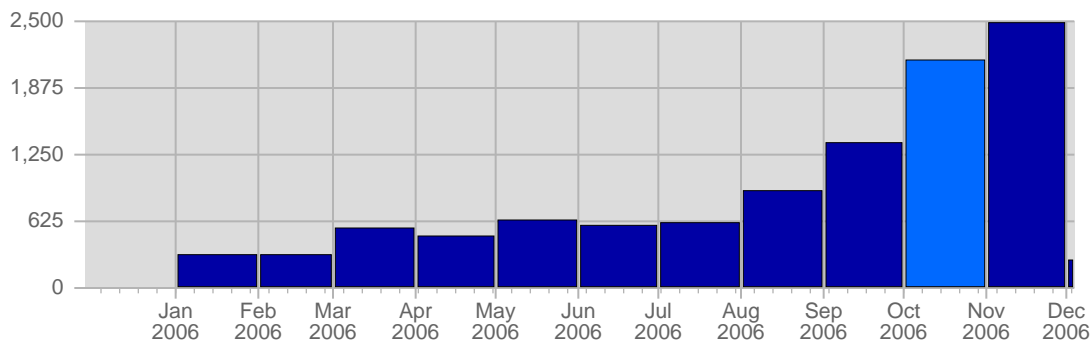

Report Description

Domain: counselling-care.it
 Report Description: Executive Summary Report for the month of October 2006
 Report Range: Month of October 2006
 Report Scope: Historical Data

Visits

Date	Total Visits	Average Visits Historically	Change	Percent of Total Visits
Sun Oct 1st, 2006	95	27,44	+95 ▲	4,45%
Mon Oct 2nd, 2006	92	32,35	+92 ▲	4,31%
Tue Oct 3rd, 2006	95	31,00	+95 ▲	4,45%
Wed Oct 4th, 2006	96	29,12	+96 ▲	4,49%
Thu Oct 5th, 2006	107	30,21	+107 ▲	5,01%
Fri Oct 6th, 2006	77	30,94	+77 ▲	3,61%
Sat Oct 7th, 2006	89	27,00	+89 ▲	4,17%
Sun Oct 8th, 2006	103	27,44	+8 ▲	4,82%
Mon Oct 9th, 2006	73	32,35	-19 ▼	3,42%

Page Views

Date	Total Page Views	Average Page Views Historically	Change	Percent of Total Page Views
Sun Oct 1st, 2006	383	70,96	+383 ▲	7,57%
Mon Oct 2nd, 2006	758	96,50	+758 ▲	14,98%
Tue Oct 3rd, 2006	162	70,85	+162 ▲	3,20%
Wed Oct 4th, 2006	157	51,54	+157 ▲	3,10%
Thu Oct 5th, 2006	244	60,83	+244 ▲	4,82%
Fri Oct 6th, 2006	125	59,35	+125 ▲	2,47%
Sat Oct 7th, 2006	175	63,23	+175 ▲	3,46%
Sun Oct 8th, 2006	100	70,96	-283 ▼	1,98%
Mon Oct 9th, 2006	110	96,50	-648 ▼	2,17%
Tue Oct 10th, 2006	41	70,85	-121 ▼	0,81%
Wed Oct 11th, 2006	70	51,54	-87 ▼	1,38%
Thu Oct 12th, 2006	154	60,83	-90 ▼	3,04%
Fri Oct 13th, 2006	112	59,35	-13 ▼	2,21%
Sat Oct 14th, 2006	87	63,23	-88 ▼	1,72%
Sun Oct 15th, 2006	112	70,96	+12 ▲	2,21%
Mon Oct 16th, 2006	155	96,50	+45 ▲	3,06%
Tue Oct 17th, 2006	134	70,85	+93 ▲	2,65%
Wed Oct 18th, 2006	111	51,54	+41 ▲	2,19%