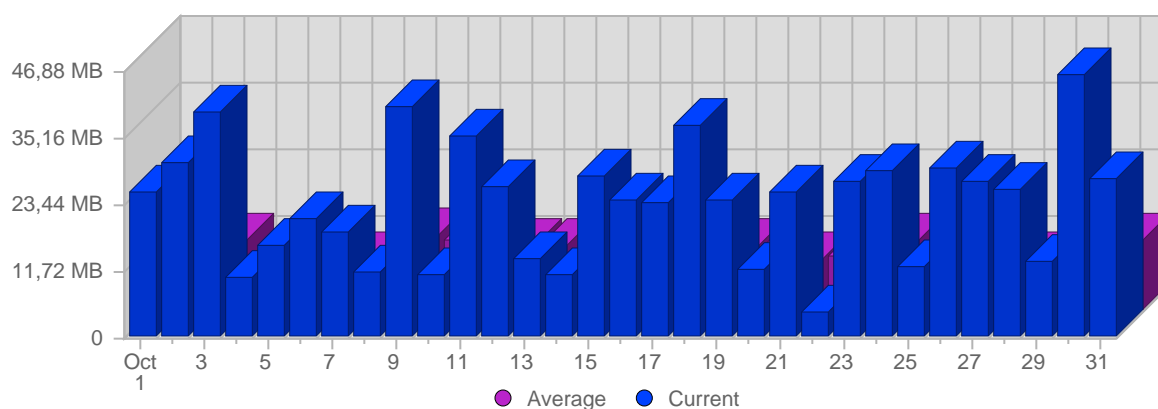

Bandwidth

Date	Total Bandwidth	Average Bandwidth Historically	Change	Percent of Total Bandwidth
Sun Oct 1st, 2006	25,65 MB	9,50 MB	+25,65 MB ▲	3,51%
Mon Oct 2nd, 2006	30,78 MB	13,21 MB	+30,78 MB ▲	4,21%
Tue Oct 3rd, 2006	39,55 MB	12,45 MB	+39,55 MB ▲	5,40%
Wed Oct 4th, 2006	10,33 MB	9,49 MB	+10,33 MB ▲	1,41%
Thu Oct 5th, 2006	16,13 MB	11,65 MB	+16,13 MB ▲	2,21%
Fri Oct 6th, 2006	20,89 MB	11,51 MB	+20,89 MB ▲	2,86%
Sat Oct 7th, 2006	18,72 MB	9,16 MB	+18,72 MB ▲	2,56%
Sun Oct 8th, 2006	11,63 MB	9,50 MB	-14,02 MB ▼	1,59%
Mon Oct 9th, 2006	40,71 MB	13,21 MB	+9,93 MB ▲	5,56%
Tue Oct 10th, 2006	11,18 MB	12,45 MB	-28,37 MB ▼	1,53%
Wed Oct 11th, 2006	35,43 MB	9,49 MB	+25,10 MB ▲	4,84%
Thu Oct 12th, 2006	26,55 MB	11,65 MB	+10,42 MB ▲	3,63%
Fri Oct 13th, 2006	14,01 MB	11,51 MB	-6,88 MB ▼	1,92%
Sat Oct 14th, 2006	11,20 MB	9,16 MB	-7,51 MB ▼	1,53%
Sun Oct 15th, 2006	28,59 MB	9,50 MB	+16,96 MB ▲	3,91%
Mon Oct 16th, 2006	24,29 MB	13,21 MB	-16,43 MB ▼	3,32%
Tue Oct 17th, 2006	23,79 MB	12,45 MB	+12,61 MB ▲	3,25%
Wed Oct 18th, 2006	37,05 MB	9,49 MB	+1,62 MB ▲	5,06%

Continued on Page 8 ...