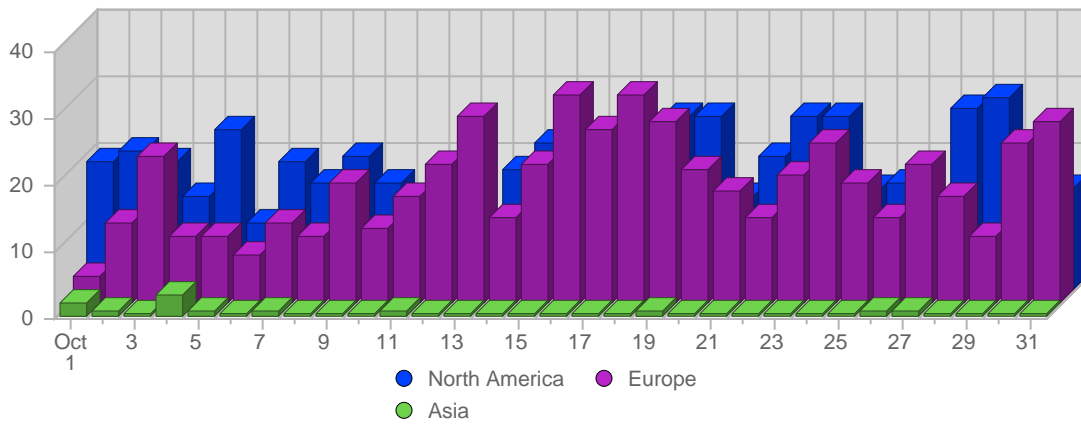

Search Engines

#	Logo	Search Engine	Total Visits Referred	Average Visits Historically	Change	Percent of Visits
1.		Google	272	125,33	+64 ▲	89,18%
2.		MSN	20	11,55	+13 ▲	6,56%
3.		Yahoo	10	6,91	+6 ▲	3,28%
4.		AltaVista	3	2,10	+1 ▲	0,98%
			305	144	84	

Continent Breakdown

#		Continent	Total Visits	Average Visits Historically	Change	Percent of Visits
1.		North America	578	276,25	+225 ▲	50,61%
2.		Europe	552	261,08	+181 ▲	48,34%
3.		Asia	12	6,33	+4 ▲	1,05%
			1,142	541	410	