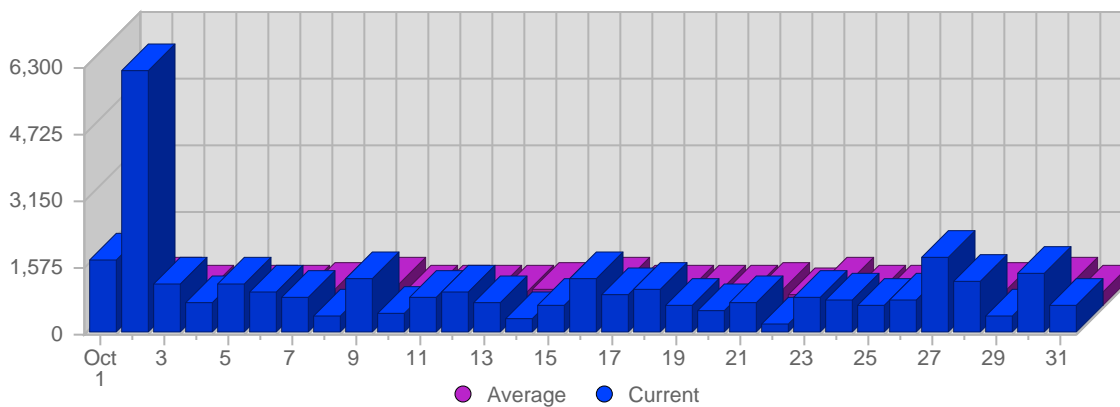

Page Views

Date	Total Page Views	Average Page Views Historically	Change	Percent of Total Page Views
Sun Oct 1st, 2006	383	70,96	+383 ▲	7,57%
Mon Oct 2nd, 2006	758	96,50	+758 ▲	14,98%
Tue Oct 3rd, 2006	162	70,85	+162 ▲	3,20%
Wed Oct 4th, 2006	157	51,54	+157 ▲	3,10%
Thu Oct 5th, 2006	244	60,83	+244 ▲	4,82%
Fri Oct 6th, 2006	125	59,35	+125 ▲	2,47%
Sat Oct 7th, 2006	175	63,23	+175 ▲	3,46%
Sun Oct 8th, 2006	100	70,96	-283 ▼	1,98%
Mon Oct 9th, 2006	110	96,50	-648 ▼	2,17%
Tue Oct 10th, 2006	41	70,85	-121 ▼	0,81%
Wed Oct 11th, 2006	70	51,54	-87 ▼	1,38%
Thu Oct 12th, 2006	154	60,83	-90 ▼	3,04%
Fri Oct 13th, 2006	112	59,35	-13 ▼	2,21%
Sat Oct 14th, 2006	87	63,23	-88 ▼	1,72%
Sun Oct 15th, 2006	112	70,96	+12 ▲	2,21%
Mon Oct 16th, 2006	155	96,50	+45 ▲	3,06%
Tue Oct 17th, 2006	134	70,85	+93 ▲	2,65%
Wed Oct 18th, 2006	111	51,54	+41 ▲	2,19%

Hits

Date	Total Hits	Average Hits Historically	Change	Percent of Total Hits
Sun Oct 1st, 2006	1,744	307,54	+1,744 ▲	5,37%
Mon Oct 2nd, 2006	6,215	561,71	+6,215 ▲	19,12%
Tue Oct 3rd, 2006	1,142	364,83	+1,142 ▲	3,51%
Wed Oct 4th, 2006	745	340,15	+745 ▲	2,29%
Thu Oct 5th, 2006	1,189	362,90	+1,189 ▲	3,66%
Fri Oct 6th, 2006	973	320,83	+973 ▲	2,99%
Sat Oct 7th, 2006	858	429,35	+858 ▲	2,64%
Sun Oct 8th, 2006	434	307,54	-1,310 ▼	1,34%
Mon Oct 9th, 2006	1,310	561,71	-4,905 ▼	4,03%
Tue Oct 10th, 2006	453	364,83	-689 ▼	1,39%
Wed Oct 11th, 2006	847	340,15	+102 ▲	2,61%
Thu Oct 12th, 2006	1,003	362,90	-186 ▼	3,09%
Fri Oct 13th, 2006	693	320,83	-280 ▼	2,13%
Sat Oct 14th, 2006	350	429,35	-508 ▼	1,08%
Sun Oct 15th, 2006	663	307,54	+229 ▲	2,04%
Mon Oct 16th, 2006	1,319	561,71	+9 ▲	4,06%
Tue Oct 17th, 2006	889	364,83	+436 ▲	2,74%
Wed Oct 18th, 2006	1,028	340,15	+181 ▲	3,16%