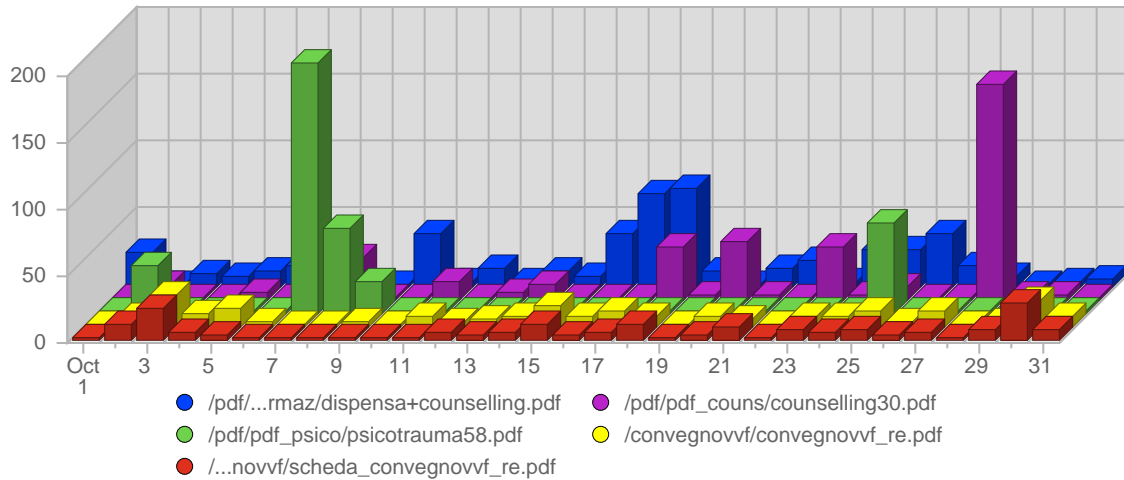

Media & Downloads

#	File	Total Downloads	Average Downloads Historically	Change	Percent of Downloads
1.	/pdf/pdf_formaz/dispensa+counselling.pdf	517	166,08	+366 ▲	9,87%
2.	/pdf/pdf_couns/counselling30.pdf	410	105,83	+294 ▲	7,83%
3.	/pdf/pdf_psico/psicotrauma58.pdf	380	102,30	+321 ▲	7,26%
4.	/convegnovvf/convegnovvf_re.pdf	223	88,50	+223 ▲	4,26%
5.	/convegnovvf/scheda_convegnovvf_re.pdf	199	68,50	+199 ▲	3,80%
6.	/pdf/portfolio.pdf	154	58,50	+106 ▲	2,94%
7.	/pdf/pdf_psico/psicotrauma59.pdf	134	29,22	+115 ▲	2,56%
8.	/pdf/pdf_formaz/counselling_deu_2005.pdf	126	36,82	+111 ▲	2,41%
9.	/pdf/pdf_psico/psicotrauma24.pdf	121	43,64	+25 ▲	2,31%
10.	/pdf/pdf_audio/tomatis.pdf	106	26,00	+3 ▲	2,02%
11.	/pdf/pdf_ps/il+primo+soccorso.pdf	100	92,42	-186 ▼	1,91%
12.	/pdf/...maz/dispensa_psicotraumatologia.pdf	96	29,58	+75 ▲	1,83%
13.	/pdf/pdf_psico/psicotrauma60.pdf	83	22,56	+60 ▲	1,59%
14.	/pdf/pdf_formaz/counselling_pacs_2005.pdf	75	33,08	+68 ▲	1,43%
15.	/pdf/pdf_ps/pbls_laici.pdf	68	39,83	-5 ▼	1,30%
16.	/pdf/pdf_psico/psicotrauma88.pdf	65	23,50	+34 ▲	1,24%
17.	/pdf/pdf_psico/psicotrauma63.pdf	65	30,89	+7 ▲	1,24%
18.	/pdf/pdf_formaz/relazione2005.pdf	62	15,67	+8 ▲	1,18%
19.	/pdf/curriculum.pdf	61	30,50	+33 ▲	1,17%
20.	/pdf/pdf_formaz/psicotrauma_correggio.pdf	59	52,22	+28 ▲	1,13%
21.	/pdf/pdf_couns/counselling39.pdf	56	122,50	+56 ▲	1,07%
22.	/pdf/pdf_formaz/psicotrauma_cri_2004.pdf	50	10,09	+46 ▲	0,96%
23.	/pdf/pdf_formaz/psicotrauma_pacs_2005.pdf	50	12,55	+48 ▲	0,96%
24.	/pdf/pdf_psico/psicotraumatologia.pdf	49	18,50	+43 ▲	0,94%
25.	/convegnovvf/piantina+stazione.pdf	48	24,00	+41 ▲	0,92%
		5,238	1,824	2,513