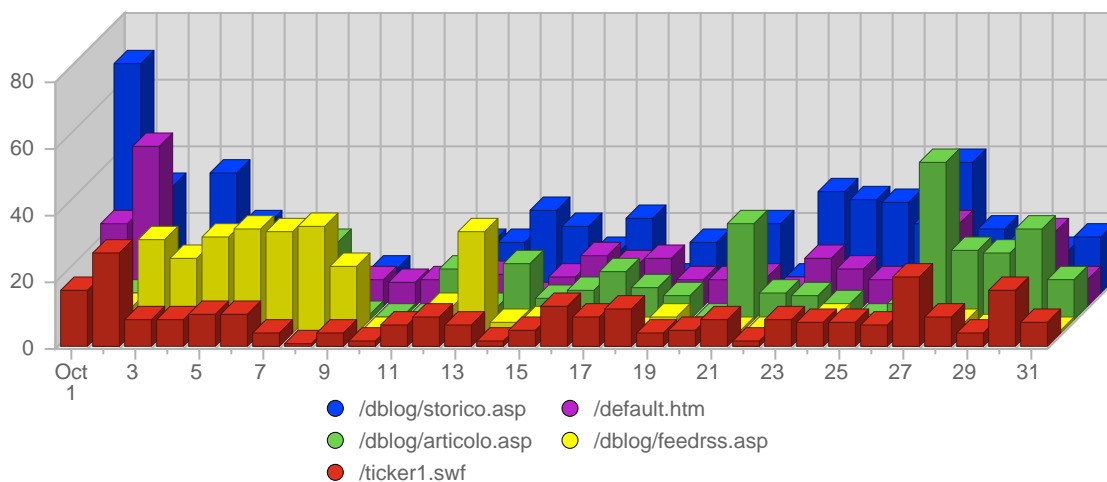

Pages

#	Title & Page	Total Page Views	Average Page Views Historically	Change	Percent of Page Views
1.	/dblog/storico.asp	562	396,00	+316 ▲	11,11%
2.	/default.htm	398	216,50	-19 ▼	7,87%
3.	/dblog/articolo.asp	348	264,00	+244 ▲	6,88%
4.	/dblog/feedrss.asp	275	116,00	+188 ▲	5,44%
5.	/ticker1.swf	257	120,33	+37 ▲	5,08%
6.	/dblog/stampa.asp	232	120,67	+163 ▲	4,59%
7.	/dblog/default.asp	185	157,33	-825 ▼	3,66%
8.	/psicotraumatologia.htm	177	64,83	+97 ▲	3,50%
9.	/formazione.htm	158	55,75	+97 ▲	3,12%
10.	/counselling.htm	154	64,33	+79 ▲	3,04%
11.	/convegnovf.htm	153	93,67	+94 ▲	3,02%
12.	/chisono.htm	153	60,25	+80 ▲	3,02%
13.	/dblog/foto.asp	141	123,00	+36 ▲	2,79%
14.	/dblog/autori.asp	134	120,00	+38 ▲	2,65%
15.	/dblog/fotografia.asp	129	115,67	+61 ▲	2,55%
16.	/docum_psico.htm	117	44,83	+65 ▲	2,31%
17.	/public/ticker1.swf	109	91,67	-20 ▼	2,16%
18.	/docum_counselling.htm	81	27,25	+52 ▲	1,60%
19.	/dblog/pubblicazioni.asp	76	75,00	+57 ▲	1,50%
20.	/contatti.htm	74	33,00	+33 ▲	1,46%
21.	/dblog/admin/articoli_aggiungi.asp	69	34,50	+21 ▲	1,36%
22.	/dblog/linklog.asp	64	62,33	+35 ▲	1,27%
23.	/dblog/admin/articoli_elenco.asp	63	31,50	-43 ▼	1,25%
24.	/dblog/admin/costanti_elenco.asp	49	24,50	-1,287 ▼	0,97%
25.	/dblog/classifica.asp	47	58,67	+20 ▲	0,93%
		5,059	1,411	-2,740