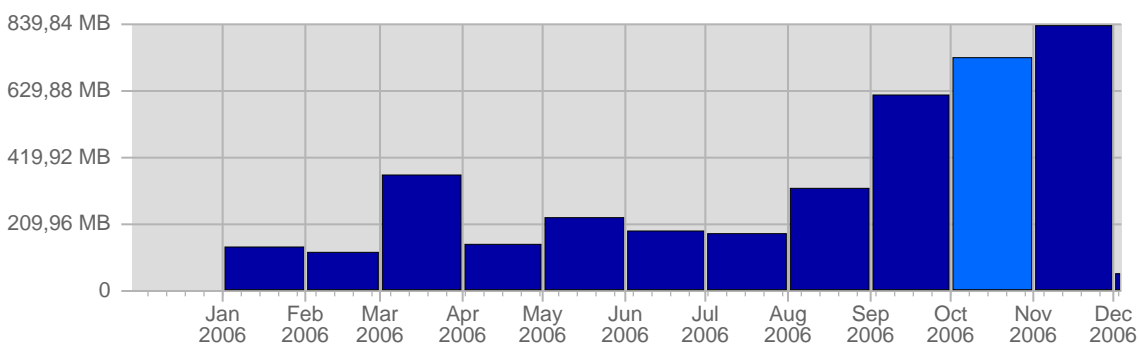

Bandwidth

Date	Total Bandwidth	Average Bandwidth Historically	Change	Percent of Total Bandwidth
Sun Oct 1st, 2006	25,65 MB	9,50 MB	+25,65 MB ▲	3,51%
Mon Oct 2nd, 2006	30,78 MB	13,21 MB	+30,78 MB ▲	4,21%
Tue Oct 3rd, 2006	39,55 MB	12,45 MB	+39,55 MB ▲	5,40%
Wed Oct 4th, 2006	10,33 MB	9,49 MB	+10,33 MB ▲	1,41%
Thu Oct 5th, 2006	16,13 MB	11,65 MB	+16,13 MB ▲	2,21%
Fri Oct 6th, 2006	20,89 MB	11,51 MB	+20,89 MB ▲	2,86%
Sat Oct 7th, 2006	18,72 MB	9,16 MB	+18,72 MB ▲	2,56%
Sun Oct 8th, 2006	11,63 MB	9,50 MB	-14,02 MB ▼	1,59%
Mon Oct 9th, 2006	40,71 MB	13,21 MB	+9,93 MB ▲	5,56%
Tue Oct 10th, 2006	11,18 MB	12,45 MB	-28,37 MB ▼	1,53%
Wed Oct 11th, 2006	35,43 MB	9,49 MB	+25,10 MB ▲	4,84%
Thu Oct 12th, 2006	26,55 MB	11,65 MB	+10,42 MB ▲	3,63%
Fri Oct 13th, 2006	14,01 MB	11,51 MB	-6,88 MB ▼	1,92%
Sat Oct 14th, 2006	11,20 MB	9,16 MB	-7,51 MB ▼	1,53%
Sun Oct 15th, 2006	28,59 MB	9,50 MB	+16,96 MB ▲	3,91%
Mon Oct 16th, 2006	24,29 MB	13,21 MB	-16,43 MB ▼	3,32%
Tue Oct 17th, 2006	23,79 MB	12,45 MB	+12,61 MB ▲	3,25%
Wed Oct 18th, 2006	37,05 MB	9,49 MB	+1,62 MB ▲	5,06%

Continued on Page 8 ...