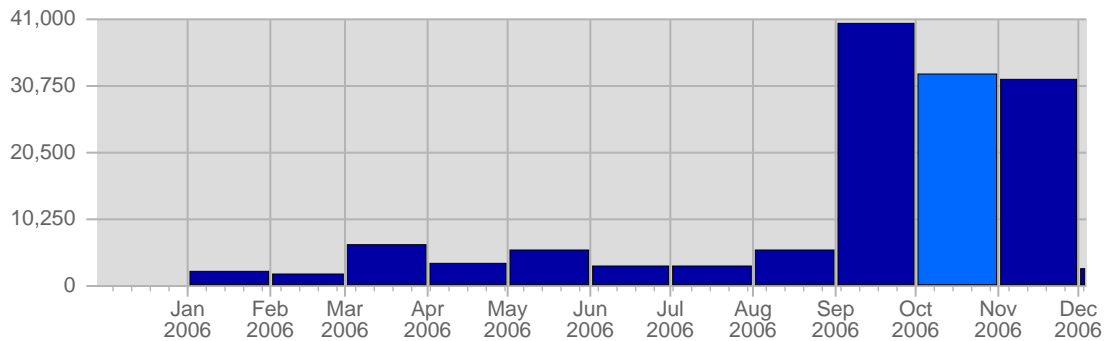

Page Views

Date	Total Page Views	Average Page Views Historically	Change	Percent of Total Page Views
Sun Oct 1st, 2006	383	70,96	+383 ▲	7,57%
Mon Oct 2nd, 2006	758	96,50	+758 ▲	14,98%
Tue Oct 3rd, 2006	162	70,85	+162 ▲	3,20%
Wed Oct 4th, 2006	157	51,54	+157 ▲	3,10%
Thu Oct 5th, 2006	244	60,83	+244 ▲	4,82%
Fri Oct 6th, 2006	125	59,35	+125 ▲	2,47%
Sat Oct 7th, 2006	175	63,23	+175 ▲	3,46%
Sun Oct 8th, 2006	100	70,96	-283 ▼	1,98%
Mon Oct 9th, 2006	110	96,50	-648 ▼	2,17%
Tue Oct 10th, 2006	41	70,85	-121 ▼	0,81%
Wed Oct 11th, 2006	70	51,54	-87 ▼	1,38%
Thu Oct 12th, 2006	154	60,83	-90 ▼	3,04%
Fri Oct 13th, 2006	112	59,35	-13 ▼	2,21%
Sat Oct 14th, 2006	87	63,23	-88 ▼	1,72%
Sun Oct 15th, 2006	112	70,96	+12 ▲	2,21%
Mon Oct 16th, 2006	155	96,50	+45 ▲	3,06%
Tue Oct 17th, 2006	134	70,85	+93 ▲	2,65%
Wed Oct 18th, 2006	111	51,54	+41 ▲	2,19%

Hits

Date	Total Hits	Average Hits Historically	Change	Percent of Total Hits
Sun Oct 1st, 2006	1,744	307,54	+1,744 ▲	5,37%
Mon Oct 2nd, 2006	6,215	561,71	+6,215 ▲	19,12%
Tue Oct 3rd, 2006	1,142	364,83	+1,142 ▲	3,51%
Wed Oct 4th, 2006	745	340,15	+745 ▲	2,29%
Thu Oct 5th, 2006	1,189	362,90	+1,189 ▲	3,66%
Fri Oct 6th, 2006	973	320,83	+973 ▲	2,99%
Sat Oct 7th, 2006	858	429,35	+858 ▲	2,64%
Sun Oct 8th, 2006	434	307,54	-1,310 ▼	1,34%
Mon Oct 9th, 2006	1,310	561,71	-4,905 ▼	4,03%
Tue Oct 10th, 2006	453	364,83	-689 ▼	1,39%
Wed Oct 11th, 2006	847	340,15	+102 ▲	2,61%
Thu Oct 12th, 2006	1,003	362,90	-186 ▼	3,09%
Fri Oct 13th, 2006	693	320,83	-280 ▼	2,13%
Sat Oct 14th, 2006	350	429,35	-508 ▼	1,08%
Sun Oct 15th, 2006	663	307,54	+229 ▲	2,04%
Mon Oct 16th, 2006	1,319	561,71	+9 ▲	4,06%
Tue Oct 17th, 2006	889	364,83	+436 ▲	2,74%
Wed Oct 18th, 2006	1,028	340,15	+181 ▲	3,16%