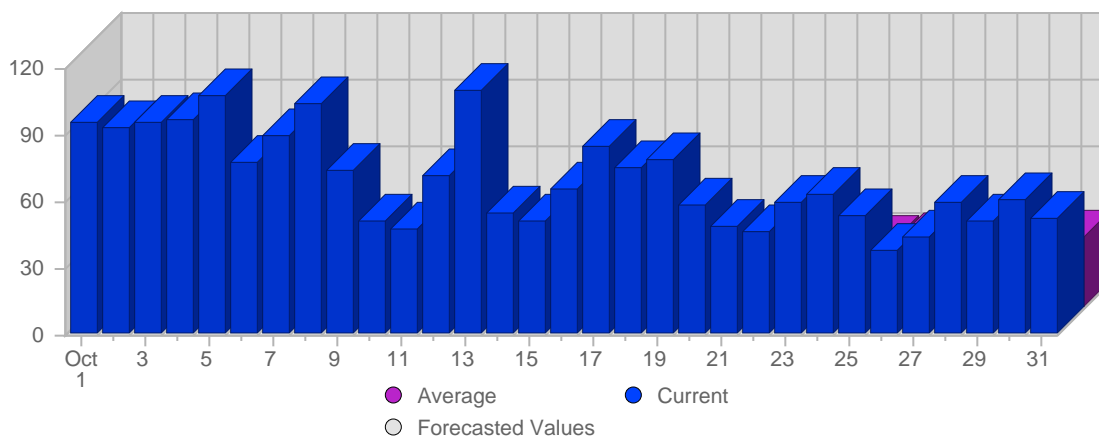

Report Description

Domain: counselling-care.it
 Report Description: Executive Summary Report for the month of October 2006
 Report Range: Month of October 2006
 Report Scope: Historical Data

Visits

Date	Total Visits	Average Visits Historically	Change	Percent of Total Visits
Sun Oct 1st, 2006	95	27,44	+95 ▲	4,45%
Mon Oct 2nd, 2006	92	32,35	+92 ▲	4,31%
Tue Oct 3rd, 2006	95	31,00	+95 ▲	4,45%
Wed Oct 4th, 2006	96	29,12	+96 ▲	4,49%
Thu Oct 5th, 2006	107	30,21	+107 ▲	5,01%
Fri Oct 6th, 2006	77	30,94	+77 ▲	3,61%
Sat Oct 7th, 2006	89	27,00	+89 ▲	4,17%
Sun Oct 8th, 2006	103	27,44	+8 ▲	4,82%
Mon Oct 9th, 2006	73	32,35	-19 ▼	3,42%

Page Views

Date	Total Page Views	Average Page Views Historically	Change	Percent of Total Page Views
Sun Oct 1st, 2006	383	70,96	+383 ▲	7,57%
Mon Oct 2nd, 2006	758	96,50	+758 ▲	14,98%
Tue Oct 3rd, 2006	162	70,85	+162 ▲	3,20%
Wed Oct 4th, 2006	157	51,54	+157 ▲	3,10%
Thu Oct 5th, 2006	244	60,83	+244 ▲	4,82%
Fri Oct 6th, 2006	125	59,35	+125 ▲	2,47%
Sat Oct 7th, 2006	175	63,23	+175 ▲	3,46%
Sun Oct 8th, 2006	100	70,96	-283 ▼	1,98%
Mon Oct 9th, 2006	110	96,50	-648 ▼	2,17%
Tue Oct 10th, 2006	41	70,85	-121 ▼	0,81%
Wed Oct 11th, 2006	70	51,54	-87 ▼	1,38%
Thu Oct 12th, 2006	154	60,83	-90 ▼	3,04%
Fri Oct 13th, 2006	112	59,35	-13 ▼	2,21%
Sat Oct 14th, 2006	87	63,23	-88 ▼	1,72%
Sun Oct 15th, 2006	112	70,96	+12 ▲	2,21%
Mon Oct 16th, 2006	155	96,50	+45 ▲	3,06%
Tue Oct 17th, 2006	134	70,85	+93 ▲	2,65%
Wed Oct 18th, 2006	111	51,54	+41 ▲	2,19%