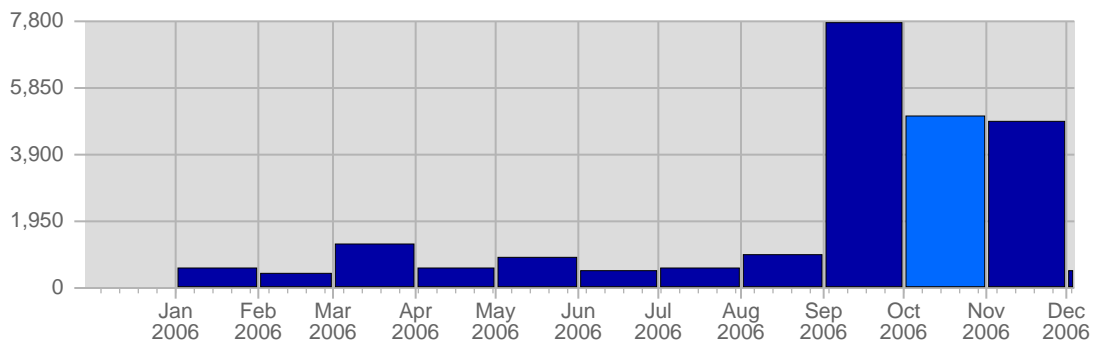

Report Description

Domain: counselling-care.it
 Report Description: Executive Summary Report for the month of October 2006
 Report Range: Month of October 2006
 Report Scope: Historical Data

Visits

Date	Total Visits	Average Visits Historically	Change	Percent of Total Visits
Sun Oct 1st, 2006	95	27,44	+95 ▲	4,45%
Mon Oct 2nd, 2006	92	32,35	+92 ▲	4,31%
Tue Oct 3rd, 2006	95	31,00	+95 ▲	4,45%
Wed Oct 4th, 2006	96	29,12	+96 ▲	4,49%
Thu Oct 5th, 2006	107	30,21	+107 ▲	5,01%
Fri Oct 6th, 2006	77	30,94	+77 ▲	3,61%
Sat Oct 7th, 2006	89	27,00	+89 ▲	4,17%
Sun Oct 8th, 2006	103	27,44	+8 ▲	4,82%
Mon Oct 9th, 2006	73	32,35	-19 ▼	3,42%

Page Views

Date	Total Page Views	Average Page Views Historically	Change	Percent of Total Page Views
Sun Oct 1st, 2006	383	70,96	+383 ▲	7,57%
Mon Oct 2nd, 2006	758	96,50	+758 ▲	14,98%
Tue Oct 3rd, 2006	162	70,85	+162 ▲	3,20%
Wed Oct 4th, 2006	157	51,54	+157 ▲	3,10%
Thu Oct 5th, 2006	244	60,83	+244 ▲	4,82%
Fri Oct 6th, 2006	125	59,35	+125 ▲	2,47%
Sat Oct 7th, 2006	175	63,23	+175 ▲	3,46%
Sun Oct 8th, 2006	100	70,96	-283 ▼	1,98%
Mon Oct 9th, 2006	110	96,50	-648 ▼	2,17%
Tue Oct 10th, 2006	41	70,85	-121 ▼	0,81%
Wed Oct 11th, 2006	70	51,54	-87 ▼	1,38%
Thu Oct 12th, 2006	154	60,83	-90 ▼	3,04%
Fri Oct 13th, 2006	112	59,35	-13 ▼	2,21%
Sat Oct 14th, 2006	87	63,23	-88 ▼	1,72%
Sun Oct 15th, 2006	112	70,96	+12 ▲	2,21%
Mon Oct 16th, 2006	155	96,50	+45 ▲	3,06%
Tue Oct 17th, 2006	134	70,85	+93 ▲	2,65%
Wed Oct 18th, 2006	111	51,54	+41 ▲	2,19%