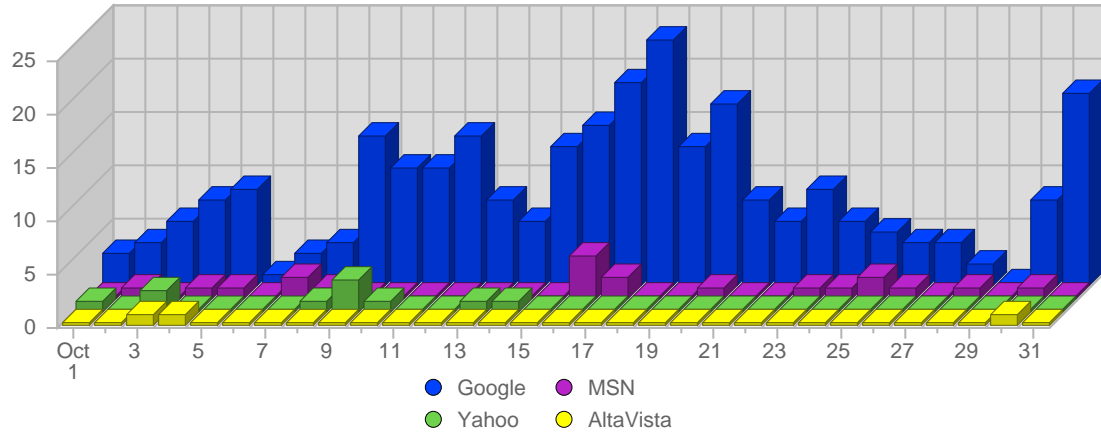

Browser Types

#	Icon	Browser Type	Total Visits	Average Visits Historically	Change	Percent of Visits
1.		Unknown	1,166	499,42	+467 ▲	54,59%
2.		MSIE 6.x	687	289,08	+239 ▲	32,16%
3.		Netscape 4.x	174	58,80	+72 ▲	8,15%
4.		Firefox 1.x	49	23,75	+2 ▲	2,29%
5.		MSIE 5.0x	25	10,55	+5 ▲	1,17%
6.		Netscape 7.x	16	10,27	+7 ▲	0,75%
7.		MSIE 5.5	8	4,64	+3 ▲	0,38%
8.		Netscape 2.x	8	4,00	-16 ▼	0,38%
9.		Opera 3.x	2	1,57	+1 ▲	0,09%
10.		Avant	1	0,67	+1 ▲	0,05%
			2,136	862	780	

Browser Operating Systems

#	Icon	Operating System	Total Visits	Average Visits Historically	Change	Percent of Visits
1.		Unknown	1,168	493,75	+456 ▲	54,68%
2.		Windows XP	588	252,33	+196 ▲	27,53%
3.		Windows 95	164	53,60	+63 ▲	7,68%
4.		Windows 2000	130	56,75	+40 ▲	6,09%
5.		Windows 98	32	12,82	+14 ▲	1,50%
6.		Windows ME	14	5,55	+6 ▲	0,66%
7.		Windows NT	12	5,64	-3 ▼	0,56%
8.		Linux	9	10,00	-2 ▼	0,42%
9.		Macintosh OS X	8	4,36	+6 ▲	0,38%
10.		Macintosh	4	1,75	+2 ▲	0,19%
11.		Windows 2003	4	1,83	+2 ▲	0,19%
12.		Macintosh PPC	3	1,90	+2 ▲	0,14%
			2,136	865	780	

Search Engines

#	Logo	Search Engine	Total Visits Referred	Average Visits Historically	Change	Percent of Visits
1.		Google	272	125,33	+64 ▲	89,18%
2.		MSN	20	11,55	+13 ▲	6,56%
3.		Yahoo	10	6,91	+6 ▲	3,28%
4.		AltaVista	3	2,10	+1 ▲	0,98%
			305	144	84	