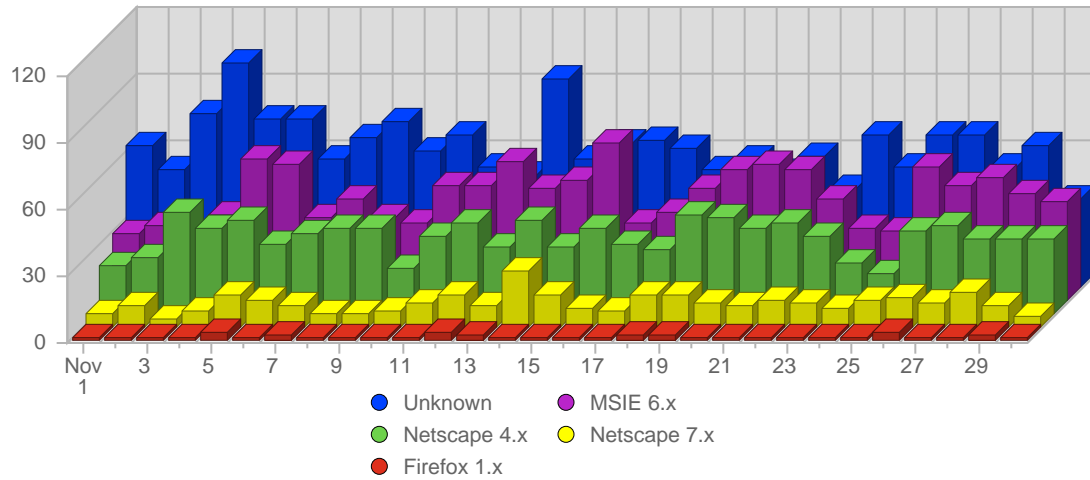

Browser Types

#	Icon	Browser Type	Total Visits	Average Visits Historically	Change	Percent of Visits
1.		Unknown	1,909	-	+112 ▲	40,06%
2.		MSIE 6.x	1,418	-	+115 ▲	29,76%
3.		Netscape 4.x	1,030	-	+267 ▲	21,62%
4.		Netscape 7.x	321	-	+11 ▲	6,74%
5.		Firefox 1.x	31	-	+5 ▲	0,65%
6.		MSIE 5.0x	28	-	+9 ▲	0,59%
7.		Netscape 2.x	9	-	+2 ▲	0,19%
8.		MSIE 5.5	6	-	-8 ▼	0,13%
9.		Opera 3.x	5	-	+1 ▲	0,11%
10.		Avant	5	-	-2 ▼	0,11%
11.		Netscape 4.5	2	-	+1 ▲	0,04%
12.		Firefox 0.x	1	-	0 ▬	0,02%
			4,765	-	509