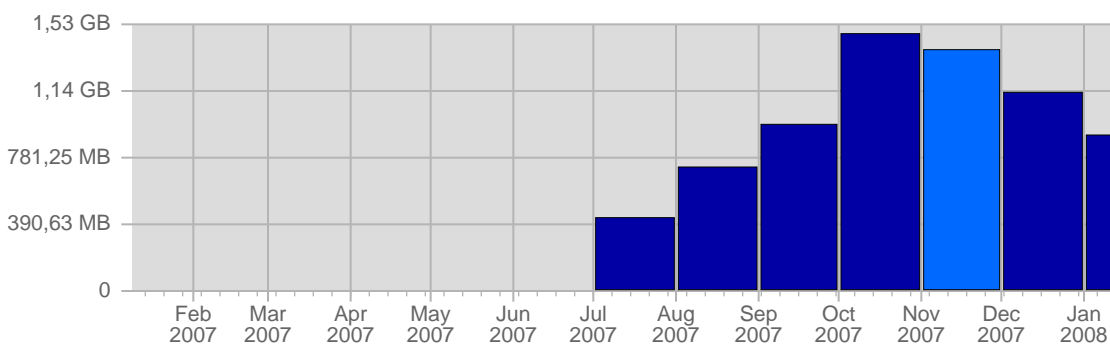

Bandwidth

Date	Total Bandwidth	Average Bandwidth Historically	Change	Percent of Total Bandwidth
Thu Nov 1st, 2007	34,90 MB	n/a	+34,90 MB ▲	2,46%
Fri Nov 2nd, 2007	35,59 MB	n/a	+35,59 MB ▲	2,51%
Sat Nov 3rd, 2007	27,88 MB	n/a	+27,88 MB ▲	1,97%
Sun Nov 4th, 2007	53,29 MB	n/a	+25,57 MB ▲	3,76%
Mon Nov 5th, 2007	81,63 MB	n/a	+19,13 MB ▲	5,76%
Tue Nov 6th, 2007	30,71 MB	n/a	-33,24 MB ▼	2,17%
Wed Nov 7th, 2007	41,16 MB	n/a	-65,06 MB ▼	2,90%
Thu Nov 8th, 2007	24,93 MB	n/a	-9,97 MB ▼	1,76%
Fri Nov 9th, 2007	39,15 MB	n/a	+3,56 MB ▲	2,76%
Sat Nov 10th, 2007	24,70 MB	n/a	-3,18 MB ▼	1,74%
Sun Nov 11th, 2007	39,62 MB	n/a	-13,67 MB ▼	2,80%
Mon Nov 12th, 2007	37,13 MB	n/a	-44,50 MB ▼	2,62%
Tue Nov 13th, 2007	41,81 MB	n/a	+11,10 MB ▲	2,95%
Wed Nov 14th, 2007	50,28 MB	n/a	+9,12 MB ▲	3,55%
Thu Nov 15th, 2007	28,72 MB	n/a	+3,80 MB ▲	2,03%
Fri Nov 16th, 2007	69,70 MB	n/a	+30,55 MB ▲	4,92%
Sat Nov 17th, 2007	30,72 MB	n/a	+6,02 MB ▲	2,17%
Sun Nov 18th, 2007	42,97 MB	n/a	+3,35 MB ▲	3,03%

Continued on Page 8 ...