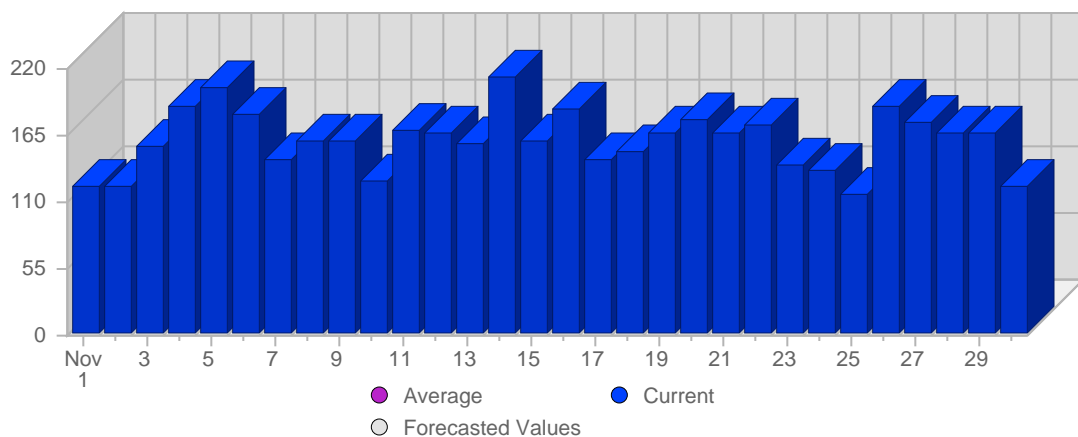

Report Description

Domain: counselling-care.it
 Report Description: Executive Summary Report for the month of November 2007
 Report Range: Month of November 2007
 Report Scope: Historical Data

Visits

Date	Total Visits	Average Visits Historically	Change	Percent of Total Visits
Thu Nov 1st, 2007	122	-	+122 ▲	2,56%
Fri Nov 2nd, 2007	122	-	+122 ▲	2,56%
Sat Nov 3rd, 2007	153	-	+153 ▲	3,21%
Sun Nov 4th, 2007	186	-	-3 ▼	3,90%
Mon Nov 5th, 2007	203	-	+53 ▲	4,26%
Tue Nov 6th, 2007	181	-	+15 ▲	3,80%
Wed Nov 7th, 2007	144	-	+17 ▲	3,02%
Thu Nov 8th, 2007	159	-	+37 ▲	3,34%
Fri Nov 9th, 2007	158	-	+36 ▲	3,32%

Page Views

Date	Total Page Views	Average Page Views Historically	Change	Percent of Total Page Views
Thu Nov 1st, 2007	389	-	+389 ▲	6,02%
Fri Nov 2nd, 2007	111	-	+111 ▲	1,72%
Sat Nov 3rd, 2007	143	-	+143 ▲	2,22%
Sun Nov 4th, 2007	355	-	+134 ▲	5,50%
Mon Nov 5th, 2007	278	-	+104 ▲	4,31%
Tue Nov 6th, 2007	360	-	+99 ▲	5,58%
Wed Nov 7th, 2007	121	-	-110 ▼	1,87%
Thu Nov 8th, 2007	164	-	-225 ▼	2,54%
Fri Nov 9th, 2007	201	-	+90 ▲	3,11%
Sat Nov 10th, 2007	164	-	+21 ▲	2,54%
Sun Nov 11th, 2007	253	-	-102 ▼	3,92%
Mon Nov 12th, 2007	135	-	-143 ▼	2,09%
Tue Nov 13th, 2007	178	-	-182 ▼	2,76%
Wed Nov 14th, 2007	295	-	+174 ▲	4,57%
Thu Nov 15th, 2007	140	-	-24 ▼	2,17%
Fri Nov 16th, 2007	210	-	+9 ▲	3,25%
Sat Nov 17th, 2007	172	-	+8 ▲	2,66%
Sun Nov 18th, 2007	342	-	+89 ▲	5,30%

Continent Breakdown

#		Continent	Total Visits	Average Visits Historically	Change	Percent of Visits
1.		Europe	1,636	-	+138 ▲	60,50%
2.		North America	1,054	-	+383 ▲	38,98%
3.		Asia	7	-	0 ▬	0,26%
4.		Oceania	4	-	+3 ▲	0,15%
5.		South America	3	-	+3 ▲	0,11%
			2,704	-	527	