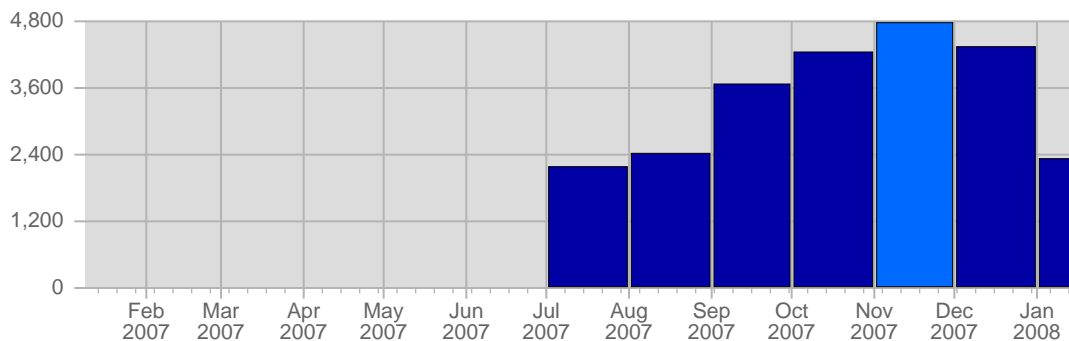

Report Description

Domain: counselling-care.it
 Report Description: Executive Summary Report for the month of November 2007
 Report Range: Month of November 2007
 Report Scope: Historical Data

Visits

Date	Total Visits	Average Visits Historically	Change	Percent of Total Visits
Thu Nov 1st, 2007	122	-	+122 ▲	2,56%
Fri Nov 2nd, 2007	122	-	+122 ▲	2,56%
Sat Nov 3rd, 2007	153	-	+153 ▲	3,21%
Sun Nov 4th, 2007	186	-	-3 ▼	3,90%
Mon Nov 5th, 2007	203	-	+53 ▲	4,26%
Tue Nov 6th, 2007	181	-	+15 ▲	3,80%
Wed Nov 7th, 2007	144	-	+17 ▲	3,02%
Thu Nov 8th, 2007	159	-	+37 ▲	3,34%
Fri Nov 9th, 2007	158	-	+36 ▲	3,32%

Page Views

Date	Total Page Views	Average Page Views Historically	Change	Percent of Total Page Views
Thu Nov 1st, 2007	389	-	+389 ▲	6,02%
Fri Nov 2nd, 2007	111	-	+111 ▲	1,72%
Sat Nov 3rd, 2007	143	-	+143 ▲	2,22%
Sun Nov 4th, 2007	355	-	+134 ▲	5,50%
Mon Nov 5th, 2007	278	-	+104 ▲	4,31%
Tue Nov 6th, 2007	360	-	+99 ▲	5,58%
Wed Nov 7th, 2007	121	-	-110 ▼	1,87%
Thu Nov 8th, 2007	164	-	-225 ▼	2,54%
Fri Nov 9th, 2007	201	-	+90 ▲	3,11%
Sat Nov 10th, 2007	164	-	+21 ▲	2,54%
Sun Nov 11th, 2007	253	-	-102 ▼	3,92%
Mon Nov 12th, 2007	135	-	-143 ▼	2,09%
Tue Nov 13th, 2007	178	-	-182 ▼	2,76%
Wed Nov 14th, 2007	295	-	+174 ▲	4,57%
Thu Nov 15th, 2007	140	-	-24 ▼	2,17%
Fri Nov 16th, 2007	210	-	+9 ▲	3,25%
Sat Nov 17th, 2007	172	-	+8 ▲	2,66%
Sun Nov 18th, 2007	342	-	+89 ▲	5,30%