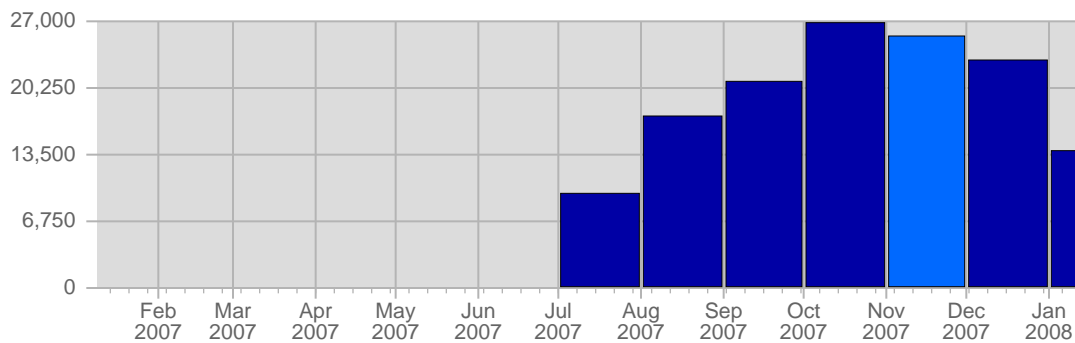

Page Views

Date	Total Page Views	Average Page Views Historically	Change	Percent of Total Page Views
Thu Nov 1st, 2007	389	-	+389 ▲	6,02%
Fri Nov 2nd, 2007	111	-	+111 ▲	1,72%
Sat Nov 3rd, 2007	143	-	+143 ▲	2,22%
Sun Nov 4th, 2007	355	-	+134 ▲	5,50%
Mon Nov 5th, 2007	278	-	+104 ▲	4,31%
Tue Nov 6th, 2007	360	-	+99 ▲	5,58%
Wed Nov 7th, 2007	121	-	-110 ▼	1,87%
Thu Nov 8th, 2007	164	-	-225 ▼	2,54%
Fri Nov 9th, 2007	201	-	+90 ▲	3,11%
Sat Nov 10th, 2007	164	-	+21 ▲	2,54%
Sun Nov 11th, 2007	253	-	-102 ▼	3,92%
Mon Nov 12th, 2007	135	-	-143 ▼	2,09%
Tue Nov 13th, 2007	178	-	-182 ▼	2,76%
Wed Nov 14th, 2007	295	-	+174 ▲	4,57%
Thu Nov 15th, 2007	140	-	-24 ▼	2,17%
Fri Nov 16th, 2007	210	-	+9 ▲	3,25%
Sat Nov 17th, 2007	172	-	+8 ▲	2,66%
Sun Nov 18th, 2007	342	-	+89 ▲	5,30%

Hits

Date	Total Hits	Average Hits Historically	Change	Percent of Total Hits
Thu Nov 1st, 2007	1,373	-	+1,373 ▲	5,36%
Fri Nov 2nd, 2007	589	-	+589 ▲	2,30%
Sat Nov 3rd, 2007	499	-	+499 ▲	1,95%
Sun Nov 4th, 2007	841	-	+157 ▲	3,29%
Mon Nov 5th, 2007	1,298	-	+341 ▲	5,07%
Tue Nov 6th, 2007	948	-	-5 ▼	3,70%
Wed Nov 7th, 2007	630	-	-119 ▼	2,46%
Thu Nov 8th, 2007	629	-	-744 ▼	2,46%
Fri Nov 9th, 2007	798	-	+209 ▲	3,12%
Sat Nov 10th, 2007	517	-	+18 ▲	2,02%
Sun Nov 11th, 2007	672	-	-169 ▼	2,63%
Mon Nov 12th, 2007	843	-	-455 ▼	3,29%
Tue Nov 13th, 2007	878	-	-70 ▼	3,43%
Wed Nov 14th, 2007	922	-	+292 ▲	3,60%
Thu Nov 15th, 2007	720	-	+91 ▲	2,81%
Fri Nov 16th, 2007	1,005	-	+207 ▲	3,93%
Sat Nov 17th, 2007	610	-	+93 ▲	2,38%
Sun Nov 18th, 2007	751	-	+79 ▲	2,93%