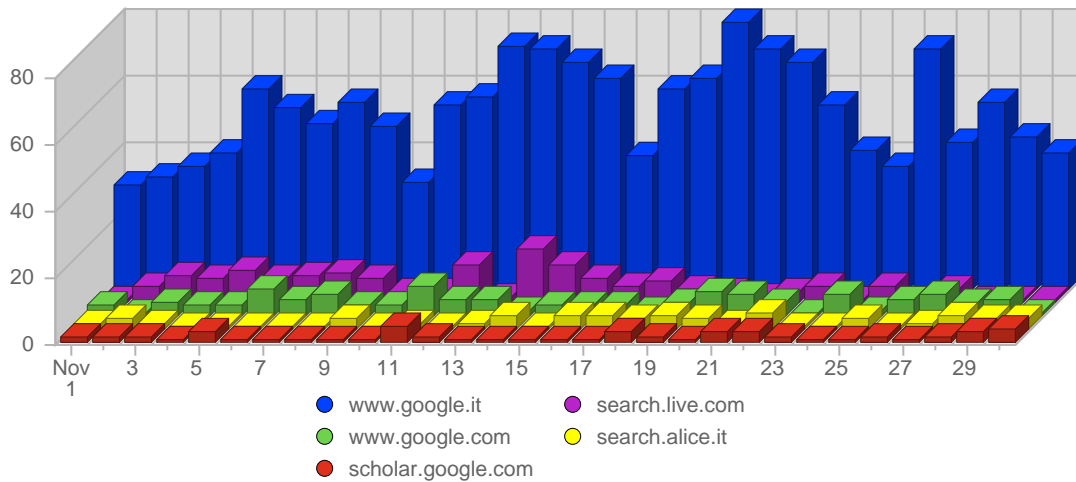

Referring Domains

#	Site Domain	Total Visits Referred	Average Visits Historically	Change	Percent of Visits
1.	www.google.it	1,609	-	+177 ▲	72,45%
2.	search.live.com	154	-	+97 ▲	6,93%
3.	www.google.com	121	-	+11 ▲	5,45%
4.	search.alice.it	67	-	-11 ▼	3,02%
5.	scholar.google.com	50	-	+2 ▲	2,25%
6.	search.msn.it	27	-	+26 ▲	1,22%
7.	scholar.google.it	27	-	+7 ▲	1,22%
8.	it.search.yahoo.com	25	-	+13 ▲	1,13%
9.	www.118italia.net	15	-	+11 ▲	0,68%
10.	www.google.ch	9	-	-6 ▼	0,41%
11.	www.counselingitalia.com	9	-	+4 ▲	0,41%
12.	digilander.libero.it	8	-	+2 ▲	0,36%
13.	images.google.it	7	-	+2 ▲	0,32%
14.	ww.google.it	6	-	+3 ▲	0,27%
15.	forumcounseling.forumfree.net	5	-	+2 ▲	0,23%
16.	www.infermieredellatruscia.it	5	-	+1 ▲	0,23%
17.	209.85.135.104	4	-	+3 ▲	0,18%
18.	www.vaivale.com	4	-	-1 ▼	0,18%
19.	it.altavista.com	3	-	0 ▬	0,14%
20.	209.85.129.104	3	-	+2 ▲	0,14%
21.	www.adobe.com	3	-	-1 ▼	0,14%
22.	majestic12.co.uk	3	-	+2 ▲	0,14%
23.	www.aspicmodena.it	3	-	+1 ▲	0,14%
24.	arianna.libero.it	3	-	-1 ▼	0,14%
25.	www.google.de	2	-	+1 ▲	0,09%
		2,221	-	343