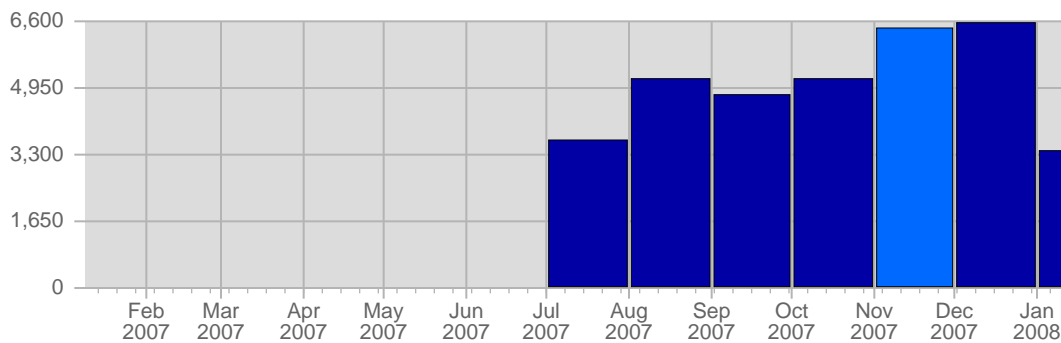

Report Description

Domain: counselling-care.it
 Report Description: Executive Summary Report for the month of November 2007
 Report Range: Month of November 2007
 Report Scope: Historical Data

Visits

Date	Total Visits	Average Visits Historically	Change	Percent of Total Visits
Thu Nov 1st, 2007	122	-	+122 ▲	2,56%
Fri Nov 2nd, 2007	122	-	+122 ▲	2,56%
Sat Nov 3rd, 2007	153	-	+153 ▲	3,21%
Sun Nov 4th, 2007	186	-	-3 ▼	3,90%
Mon Nov 5th, 2007	203	-	+53 ▲	4,26%
Tue Nov 6th, 2007	181	-	+15 ▲	3,80%
Wed Nov 7th, 2007	144	-	+17 ▲	3,02%
Thu Nov 8th, 2007	159	-	+37 ▲	3,34%
Fri Nov 9th, 2007	158	-	+36 ▲	3,32%

Page Views

Date	Total Page Views	Average Page Views Historically	Change	Percent of Total Page Views
Thu Nov 1st, 2007	389	-	+389 ▲	6,02%
Fri Nov 2nd, 2007	111	-	+111 ▲	1,72%
Sat Nov 3rd, 2007	143	-	+143 ▲	2,22%
Sun Nov 4th, 2007	355	-	+134 ▲	5,50%
Mon Nov 5th, 2007	278	-	+104 ▲	4,31%
Tue Nov 6th, 2007	360	-	+99 ▲	5,58%
Wed Nov 7th, 2007	121	-	-110 ▼	1,87%
Thu Nov 8th, 2007	164	-	-225 ▼	2,54%
Fri Nov 9th, 2007	201	-	+90 ▲	3,11%
Sat Nov 10th, 2007	164	-	+21 ▲	2,54%
Sun Nov 11th, 2007	253	-	-102 ▼	3,92%
Mon Nov 12th, 2007	135	-	-143 ▼	2,09%
Tue Nov 13th, 2007	178	-	-182 ▼	2,76%
Wed Nov 14th, 2007	295	-	+174 ▲	4,57%
Thu Nov 15th, 2007	140	-	-24 ▼	2,17%
Fri Nov 16th, 2007	210	-	+9 ▲	3,25%
Sat Nov 17th, 2007	172	-	+8 ▲	2,66%
Sun Nov 18th, 2007	342	-	+89 ▲	5,30%

Continent Breakdown

#		Continent	Total Visits	Average Visits Historically	Change	Percent of Visits
1.		Europe	1,636	-	+138 ▲	60,50%
2.		North America	1,054	-	+383 ▲	38,98%
3.		Asia	7	-	0 ▬	0,26%
4.		Oceania	4	-	+3 ▲	0,15%
5.		South America	3	-	+3 ▲	0,11%
			2,704	-	527	