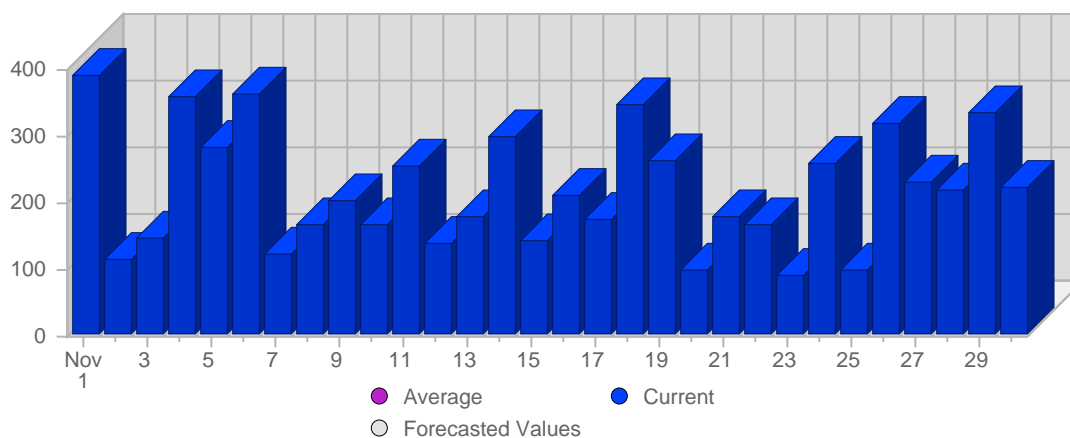

Report Description

Domain: counselling-care.it
 Report Description: Executive Summary Report for the month of November 2007
 Report Range: Month of November 2007
 Report Scope: Historical Data

Visits

Date	Total Visits	Average Visits Historically	Change	Percent of Total Visits
Thu Nov 1st, 2007	122	-	+122 ▲	2,56%
Fri Nov 2nd, 2007	122	-	+122 ▲	2,56%
Sat Nov 3rd, 2007	153	-	+153 ▲	3,21%
Sun Nov 4th, 2007	186	-	-3 ▼	3,90%
Mon Nov 5th, 2007	203	-	+53 ▲	4,26%
Tue Nov 6th, 2007	181	-	+15 ▲	3,80%
Wed Nov 7th, 2007	144	-	+17 ▲	3,02%
Thu Nov 8th, 2007	159	-	+37 ▲	3,34%
Fri Nov 9th, 2007	158	-	+36 ▲	3,32%

Page Views

Date	Total Page Views	Average Page Views Historically	Change	Percent of Total Page Views
Thu Nov 1st, 2007	389	-	+389 ▲	6,02%
Fri Nov 2nd, 2007	111	-	+111 ▲	1,72%
Sat Nov 3rd, 2007	143	-	+143 ▲	2,22%
Sun Nov 4th, 2007	355	-	+134 ▲	5,50%
Mon Nov 5th, 2007	278	-	+104 ▲	4,31%
Tue Nov 6th, 2007	360	-	+99 ▲	5,58%
Wed Nov 7th, 2007	121	-	-110 ▼	1,87%
Thu Nov 8th, 2007	164	-	-225 ▼	2,54%
Fri Nov 9th, 2007	201	-	+90 ▲	3,11%
Sat Nov 10th, 2007	164	-	+21 ▲	2,54%
Sun Nov 11th, 2007	253	-	-102 ▼	3,92%
Mon Nov 12th, 2007	135	-	-143 ▼	2,09%
Tue Nov 13th, 2007	178	-	-182 ▼	2,76%
Wed Nov 14th, 2007	295	-	+174 ▲	4,57%
Thu Nov 15th, 2007	140	-	-24 ▼	2,17%
Fri Nov 16th, 2007	210	-	+9 ▲	3,25%
Sat Nov 17th, 2007	172	-	+8 ▲	2,66%
Sun Nov 18th, 2007	342	-	+89 ▲	5,30%

Continent Breakdown

#		Continent	Total Visits	Average Visits Historically	Change	Percent of Visits
1.		Europe	1,636	-	+138 ▲	60,50%
2.		North America	1,054	-	+383 ▲	38,98%
3.		Asia	7	-	0 ▬	0,26%
4.		Oceania	4	-	+3 ▲	0,15%
5.		South America	3	-	+3 ▲	0,11%
			2,704	-	527	