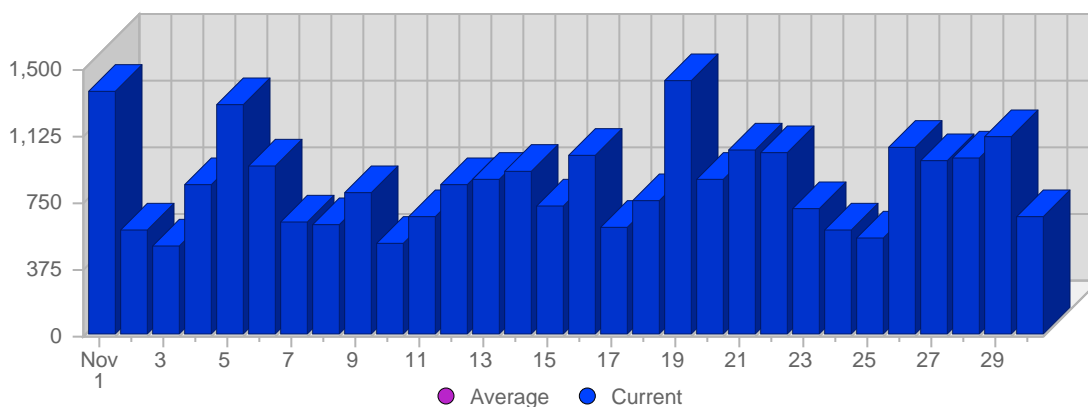

Page Views

Date	Total Page Views	Average Page Views Historically	Change	Percent of Total Page Views
Thu Nov 1st, 2007	389	-	+389 ▲	6,02%
Fri Nov 2nd, 2007	111	-	+111 ▲	1,72%
Sat Nov 3rd, 2007	143	-	+143 ▲	2,22%
Sun Nov 4th, 2007	355	-	+134 ▲	5,50%
Mon Nov 5th, 2007	278	-	+104 ▲	4,31%
Tue Nov 6th, 2007	360	-	+99 ▲	5,58%
Wed Nov 7th, 2007	121	-	-110 ▼	1,87%
Thu Nov 8th, 2007	164	-	-225 ▼	2,54%
Fri Nov 9th, 2007	201	-	+90 ▲	3,11%
Sat Nov 10th, 2007	164	-	+21 ▲	2,54%
Sun Nov 11th, 2007	253	-	-102 ▼	3,92%
Mon Nov 12th, 2007	135	-	-143 ▼	2,09%
Tue Nov 13th, 2007	178	-	-182 ▼	2,76%
Wed Nov 14th, 2007	295	-	+174 ▲	4,57%
Thu Nov 15th, 2007	140	-	-24 ▼	2,17%
Fri Nov 16th, 2007	210	-	+9 ▲	3,25%
Sat Nov 17th, 2007	172	-	+8 ▲	2,66%
Sun Nov 18th, 2007	342	-	+89 ▲	5,30%

Hits

Date	Total Hits	Average Hits Historically	Change	Percent of Total Hits
Thu Nov 1st, 2007	1,373	-	+1,373 ▲	5,36%
Fri Nov 2nd, 2007	589	-	+589 ▲	2,30%
Sat Nov 3rd, 2007	499	-	+499 ▲	1,95%
Sun Nov 4th, 2007	841	-	+157 ▲	3,29%
Mon Nov 5th, 2007	1,298	-	+341 ▲	5,07%
Tue Nov 6th, 2007	948	-	-5 ▼	3,70%
Wed Nov 7th, 2007	630	-	-119 ▼	2,46%
Thu Nov 8th, 2007	629	-	-744 ▼	2,46%
Fri Nov 9th, 2007	798	-	+209 ▲	3,12%
Sat Nov 10th, 2007	517	-	+18 ▲	2,02%
Sun Nov 11th, 2007	672	-	-169 ▼	2,63%
Mon Nov 12th, 2007	843	-	-455 ▼	3,29%
Tue Nov 13th, 2007	878	-	-70 ▼	3,43%
Wed Nov 14th, 2007	922	-	+292 ▲	3,60%
Thu Nov 15th, 2007	720	-	+91 ▲	2,81%
Fri Nov 16th, 2007	1,005	-	+207 ▲	3,93%
Sat Nov 17th, 2007	610	-	+93 ▲	2,38%
Sun Nov 18th, 2007	751	-	+79 ▲	2,93%