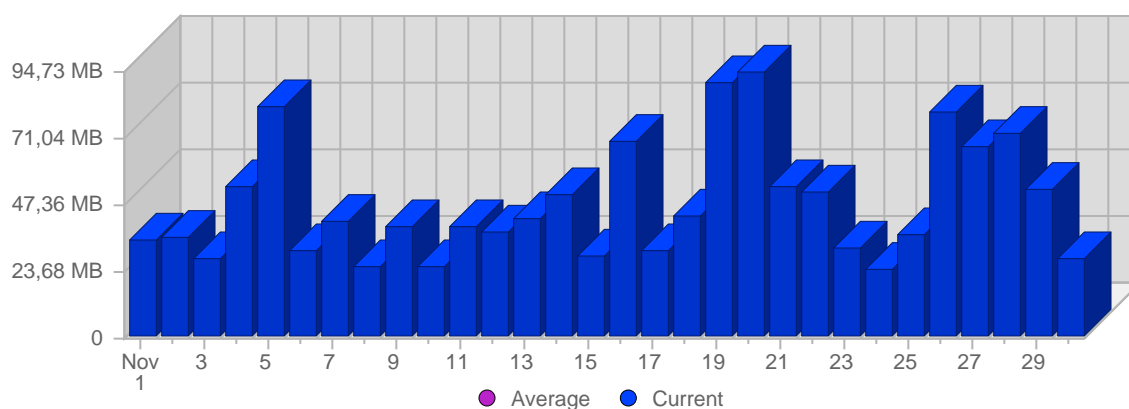

Bandwidth

Date	Total Bandwidth	Average Bandwidth Historically	Change	Percent of Total Bandwidth
Thu Nov 1st, 2007	34,90 MB	n/a	+34,90 MB ▲	2,46%
Fri Nov 2nd, 2007	35,59 MB	n/a	+35,59 MB ▲	2,51%
Sat Nov 3rd, 2007	27,88 MB	n/a	+27,88 MB ▲	1,97%
Sun Nov 4th, 2007	53,29 MB	n/a	+25,57 MB ▲	3,76%
Mon Nov 5th, 2007	81,63 MB	n/a	+19,13 MB ▲	5,76%
Tue Nov 6th, 2007	30,71 MB	n/a	-33,24 MB ▼	2,17%
Wed Nov 7th, 2007	41,16 MB	n/a	-65,06 MB ▼	2,90%
Thu Nov 8th, 2007	24,93 MB	n/a	-9,97 MB ▼	1,76%
Fri Nov 9th, 2007	39,15 MB	n/a	+3,56 MB ▲	2,76%
Sat Nov 10th, 2007	24,70 MB	n/a	-3,18 MB ▼	1,74%
Sun Nov 11th, 2007	39,62 MB	n/a	-13,67 MB ▼	2,80%
Mon Nov 12th, 2007	37,13 MB	n/a	-44,50 MB ▼	2,62%
Tue Nov 13th, 2007	41,81 MB	n/a	+11,10 MB ▲	2,95%
Wed Nov 14th, 2007	50,28 MB	n/a	+9,12 MB ▲	3,55%
Thu Nov 15th, 2007	28,72 MB	n/a	+3,80 MB ▲	2,03%
Fri Nov 16th, 2007	69,70 MB	n/a	+30,55 MB ▲	4,92%
Sat Nov 17th, 2007	30,72 MB	n/a	+6,02 MB ▲	2,17%
Sun Nov 18th, 2007	42,97 MB	n/a	+3,35 MB ▲	3,03%

Continued on Page 8 ...