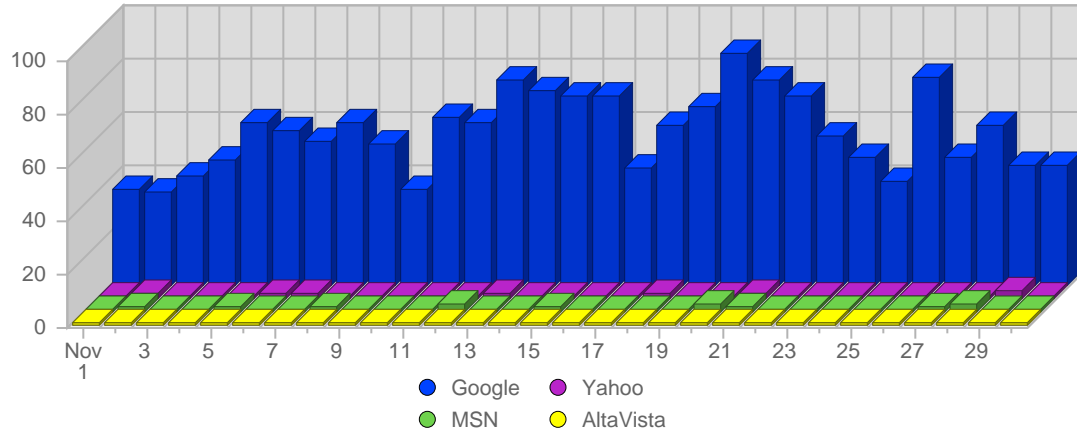

Browser Types

#	Icon	Browser Type	Total Visits	Average Visits Historically	Change	Percent of Visits
1.		Unknown	1,909	-	+112 ▲	40,06%
2.		MSIE 6.x	1,418	-	+115 ▲	29,76%
3.		Netscape 4.x	1,030	-	+267 ▲	21,62%
4.		Netscape 7.x	321	-	+11 ▲	6,74%
5.		Firefox 1.x	31	-	+5 ▲	0,65%
6.		MSIE 5.0x	28	-	+9 ▲	0,59%
7.		Netscape 2.x	9	-	+2 ▲	0,19%
8.		MSIE 5.5	6	-	-8 ▼	0,13%
9.		Opera 3.x	5	-	+1 ▲	0,11%
10.		Avant	5	-	-2 ▼	0,11%
11.		Netscape 4.5	2	-	+1 ▲	0,04%
12.		Firefox 0.x	1	-	0 ▬	0,02%
			4,765	-	509	

Browser Operating Systems

#	Icon	Operating System	Total Visits	Average Visits Historically	Change	Percent of Visits
1.		Windows XP	2,251	-	+306 ▲	47,24%
2.		Unknown	1,925	-	+124 ▲	40,40%
3.		Windows 2000	182	-	-25 ▼	3,82%
4.		Windows 2003	158	-	+92 ▲	3,32%
5.		Windows NT	126	-	+20 ▲	2,64%
6.		Windows 98	29	-	+2 ▲	0,61%
7.		Macintosh OS X	26	-	+2 ▲	0,55%
8.		Windows ME	24	-	+8 ▲	0,50%
9.		Macintosh	19	-	-15 ▼	0,40%
10.		Linux	18	-	-4 ▼	0,38%
11.		Macintosh PPC	6	-	-1 ▼	0,13%
12.		Windows CE	1	-	0 ▬	0,02%
			4,765	-	509	

Search Engines

#	Logo	Search Engine	Total Visits Referred	Average Visits Historically	Change	Percent of Visits
1.		Google	1,723	-	+190 ▲	96,64%
2.		Yahoo	29	-	+15 ▲	1,63%
3.		MSN	28	-	+25 ▲	1,57%
4.		AltaVista	3	-	0 ▬	0,17%
			1,783	-	228	