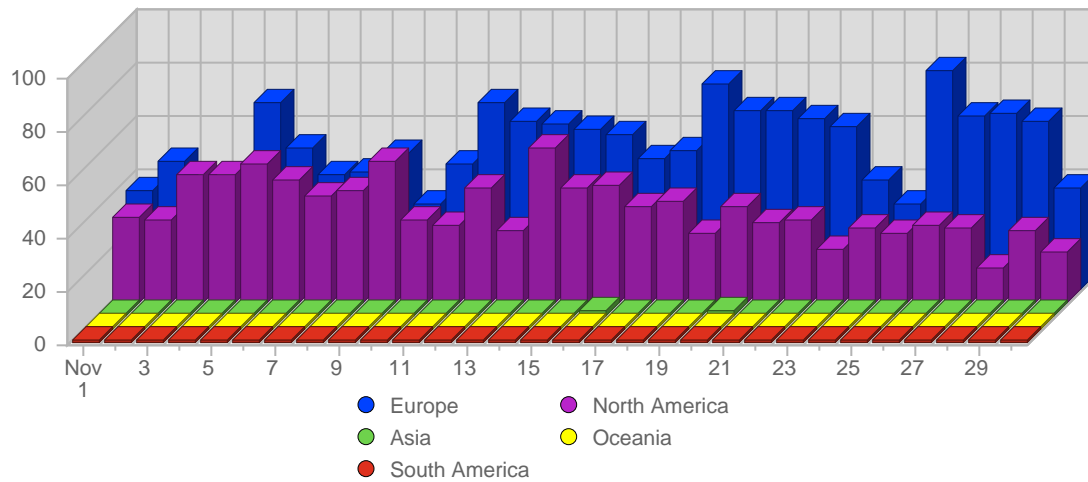

Search Engines

#	Logo	Search Engine	Total Visits Referred	Average Visits Historically	Change	Percent of Visits
1.		Google	1,723	-	+190 ▲	96,64%
2.		Yahoo	29	-	+15 ▲	1,63%
3.		MSN	28	-	+25 ▲	1,57%
4.		AltaVista	3	-	0 ▬	0,17%
			1,783	-	228	

Continent Breakdown

#		Continent	Total Visits	Average Visits Historically	Change	Percent of Visits
1.		Europe	1,636	-	+138 ▲	60,50%
2.		North America	1,054	-	+383 ▲	38,98%
3.		Asia	7	-	0 ▬	0,26%
4.		Oceania	4	-	+3 ▲	0,15%
5.		South America	3	-	+3 ▲	0,11%
			2,704	-	527	