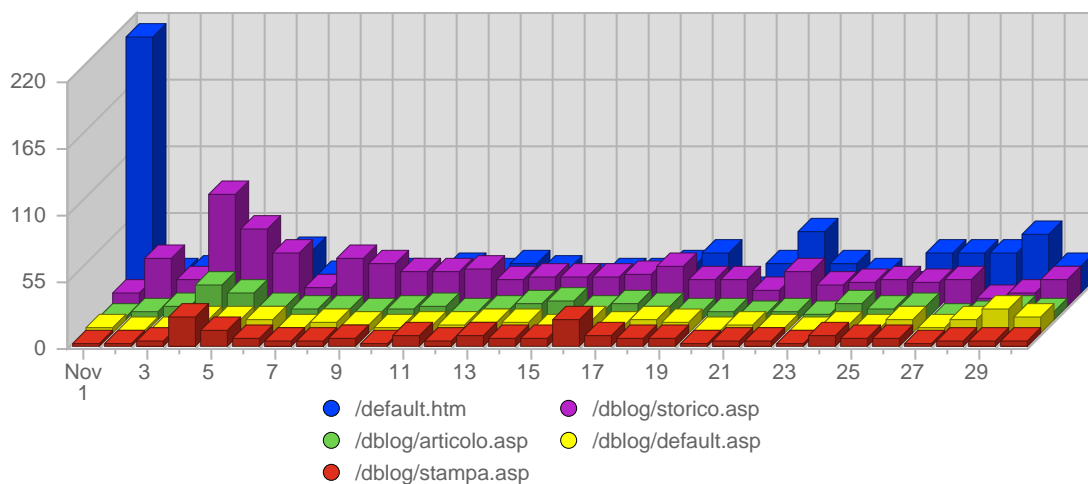

Pages

#	Title & Page	Total Page Views	Average Page Views Historically	Change	Percent of Page Views
1.	/default.htm	883	-	+125 ▲	13,68%
2.	/dblog/storico.asp	831	-	+273 ▲	12,87%
3.	/dblog/articolo.asp	282	-	+34 ▲	4,37%
4.	/dblog/default.asp	220	-	+13 ▲	3,41%
5.	/dblog/stampa.asp	201	-	+17 ▲	3,11%
6.	/docum_psicotraumatologia.htm	199	-	-18 ▼	3,08%
7.	/at_counselling.htm	175	-	+6 ▲	2,71%
8.	/docum_counselling.htm	171	-	-64 ▼	2,65%
9.	/biblio_counselling.htm	165	-	+1 ▲	2,56%
10.	/dblog/index.htm	132	-	+13 ▲	2,04%
11.	/psicotraumatologia.htm	123	-	+30 ▲	1,91%
12.	/aspicmodena.htm	122	-	+122 ▲	1,89%
13.	/formaz_counselling.htm	117	-	+23 ▲	1,81%
14.	/formazione.htm	116	-	+13 ▲	1,80%
15.	/chi+sono.htm	108	-	+17 ▲	1,67%
16.	/ps.htm	102	-	+27 ▲	1,58%
17.	/convegnovf/foto/index.htm	98	-	+27 ▲	1,52%
18.	/formaz_psicotraumatologia.htm	98	-	-8 ▼	1,52%
19.	/biblio_psicotraumatologia.htm	97	-	+17 ▲	1,50%
20.	/progetti-collaborazioni.htm	93	-	+4 ▲	1,44%
21.	/dblog/fotografia.asp	91	-	+46 ▲	1,41%
22.	/dblog/autori.asp	90	-	+36 ▲	1,39%
23.	/links_counselling.htm	89	-	+37 ▲	1,38%
24.	/counselling.htm	88	-	+15 ▲	1,36%
25.	/...vegnovf/foto/pages/img_5069_2_jpg.htm	81	-	+29 ▲	1,25%
		6,457	-	1,285