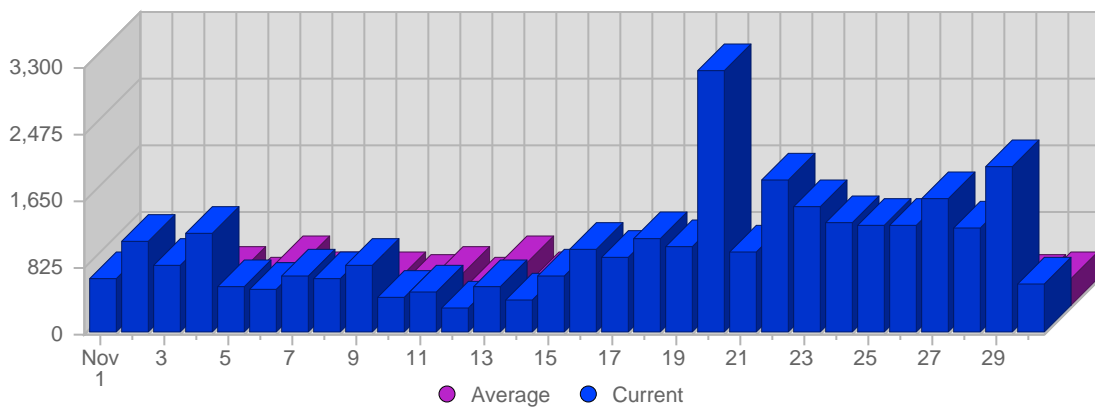

Hits

Date	Total Hits	Average Hits Historically	Change	Percent of Total Hits
Wed Nov 1st, 2006	684	306,12	+684 ▲	2,14%
Thu Nov 2nd, 2006	1,130	357,88	+1,130 ▲	3,54%
Fri Nov 3rd, 2006	850	306,18	+850 ▲	2,66%
Sat Nov 4th, 2006	1,238	421,55	+1,238 ▲	3,88%
Sun Nov 5th, 2006	591	287,57	+169 ▲	1,85%
Mon Nov 6th, 2006	552	539,98	-844 ▼	1,73%
Tue Nov 7th, 2006	709	346,45	+78 ▲	2,22%
Wed Nov 8th, 2006	684	306,12	0 ▬	2,14%
Thu Nov 9th, 2006	854	357,88	-276 ▼	2,67%
Fri Nov 10th, 2006	447	306,18	-403 ▼	1,40%
Sat Nov 11th, 2006	513	421,55	-725 ▼	1,61%
Sun Nov 12th, 2006	316	287,57	-275 ▼	0,99%
Mon Nov 13th, 2006	588	539,98	+36 ▲	1,84%
Tue Nov 14th, 2006	398	346,45	-311 ▼	1,25%
Wed Nov 15th, 2006	714	306,12	+30 ▲	2,24%
Thu Nov 16th, 2006	1,037	357,88	+183 ▲	3,25%
Fri Nov 17th, 2006	957	306,18	+510 ▲	2,00%
Sat Nov 18th, 2006	1,171	421,55	+658 ▲	3,67%

Continued on Page 6 ...