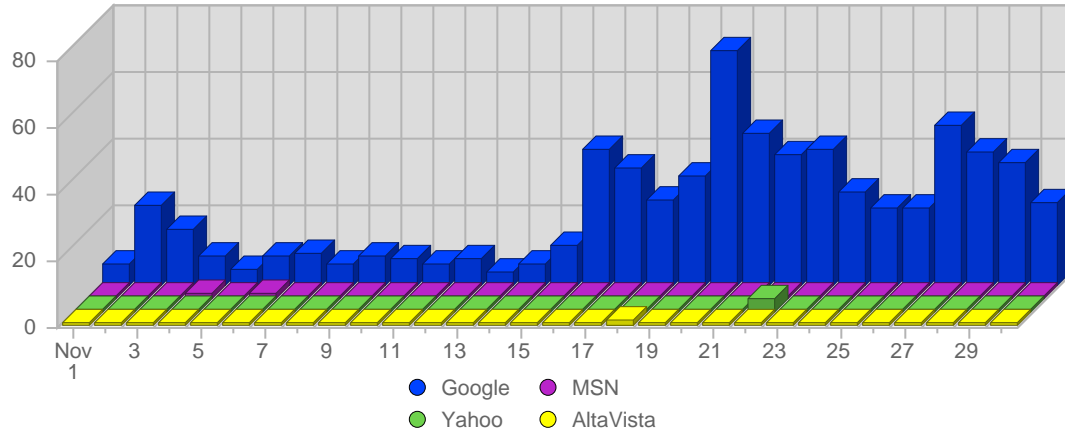

Browser Types

#	Icon	Browser Type	Total Visits	Average Visits Historically	Change	Percent of Visits
1.		MSIE 6.x	1,197	289,08	+510 ▲	48,15%
2.		Unknown	1,043	499,42	-123 ▼	41,96%
3.		Firefox 1.x	103	23,75	+54 ▲	4,14%
4.		Netscape 7.x	58	10,27	+42 ▲	2,33%
5.		MSIE 5.0x	35	10,55	+10 ▲	1,41%
6.		Netscape 4.x	17	58,80	-157 ▼	0,68%
7.		MSIE 5.5	15	4,64	+7 ▲	0,60%
8.		Opera 3.x	9	1,57	+7 ▲	0,36%
9.		Netscape 3.x	4	2,00	+4 ▲	0,16%
10.		Avant	2	0,67	+1 ▲	0,08%
11.		Netscape 4.5	1	-	+1 ▲	0,04%
12.		AOL 9.x	1	-	+1 ▲	0,04%
13.		Firefox 0.x	1	-	+1 ▲	0,04%
			2,486	862	350	

Browser Operating Systems

#	Icon	Operating System	Total Visits	Average Visits Historically	Change	Percent of Visits
1.		Windows XP	1,162	252,33	+574 ▲	46,74%
2.		Unknown	1,035	493,75	-133 ▼	41,63%
3.		Windows 2000	162	56,75	+32 ▲	6,52%
4.		Windows 98	42	12,82	+10 ▲	1,69%
5.		Windows ME	22	5,55	+8 ▲	0,89%
6.		Linux	19	10,00	+10 ▲	0,76%
7.		Windows NT	17	5,64	+5 ▲	0,68%
8.		Macintosh OS X	9	3,90	+1 ▲	0,36%
9.		Macintosh PPC	6	1,44	+3 ▲	0,24%
10.		Macintosh	6	1,75	+2 ▲	0,24%
11.		Windows 2003	4	1,83	0 ▬	0,16%
12.		Windows 95	1	53,60	-163 ▼	0,04%
13.		Windows 3.1x	1	1,00	+1 ▲	0,04%
			2,486	863	350	

Search Engines

#	Logo	Search Engine	Total Visits Referred	Average Visits Historically	Change	Percent of Visits
1.		Google	694	125,33	+422 ▲	96,79%
2.		MSN	14	11,55	-6 ▼	1,95%
3.		Yahoo	6	6,91	-4 ▼	0,84%
4.		AltaVista	3	2,10	0 ▬	0,42%
			717	144	412	