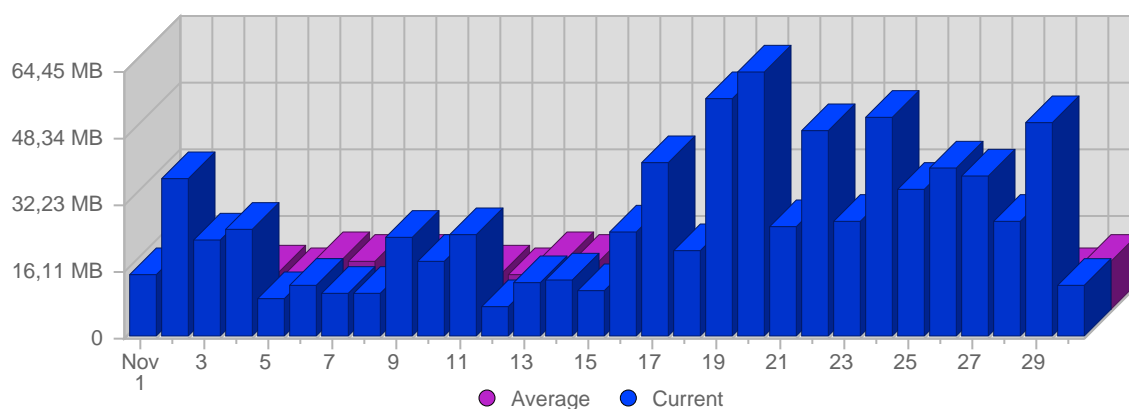

Bandwidth

Date	Total Bandwidth	Average Bandwidth Historically	Change	Percent of Total Bandwidth
Wed Nov 1st, 2006	15,42 MB	8,66 MB	+15,42 MB ▲	1,84%
Thu Nov 2nd, 2006	38,46 MB	11,63 MB	+38,46 MB ▲	4,60%
Fri Nov 3rd, 2006	23,75 MB	11,21 MB	+23,75 MB ▲	2,84%
Sat Nov 4th, 2006	25,89 MB	9,11 MB	+25,89 MB ▲	3,10%
Sun Nov 5th, 2006	9,48 MB	8,88 MB	-3,68 MB ▼	1,13%
Mon Nov 6th, 2006	12,25 MB	12,70 MB	-34,04 MB ▼	1,47%
Tue Nov 7th, 2006	10,70 MB	12,15 MB	-17,01 MB ▼	1,28%
Wed Nov 8th, 2006	10,95 MB	8,66 MB	-4,47 MB ▼	1,31%
Thu Nov 9th, 2006	23,93 MB	11,63 MB	-14,52 MB ▼	2,86%
Fri Nov 10th, 2006	18,26 MB	11,21 MB	-5,50 MB ▼	2,18%
Sat Nov 11th, 2006	24,61 MB	9,11 MB	-1,28 MB ▼	2,94%
Sun Nov 12th, 2006	7,25 MB	8,88 MB	-2,23 MB ▼	0,87%
Mon Nov 13th, 2006	13,07 MB	12,70 MB	+837,20 KB ▲	1,56%
Tue Nov 14th, 2006	13,99 MB	12,15 MB	+3,29 MB ▲	1,67%
Wed Nov 15th, 2006	11,24 MB	8,66 MB	+304,50 KB ▲	1,35%
Thu Nov 16th, 2006	25,27 MB	11,63 MB	+1,33 MB ▲	3,02%
Fri Nov 17th, 2006	42,33 MB	11,21 MB	+24,08 MB ▲	5,06%
Sat Nov 18th, 2006	21,07 MB	9,11 MB	-3,54 MB ▼	2,52%

Continued on Page 8 ...