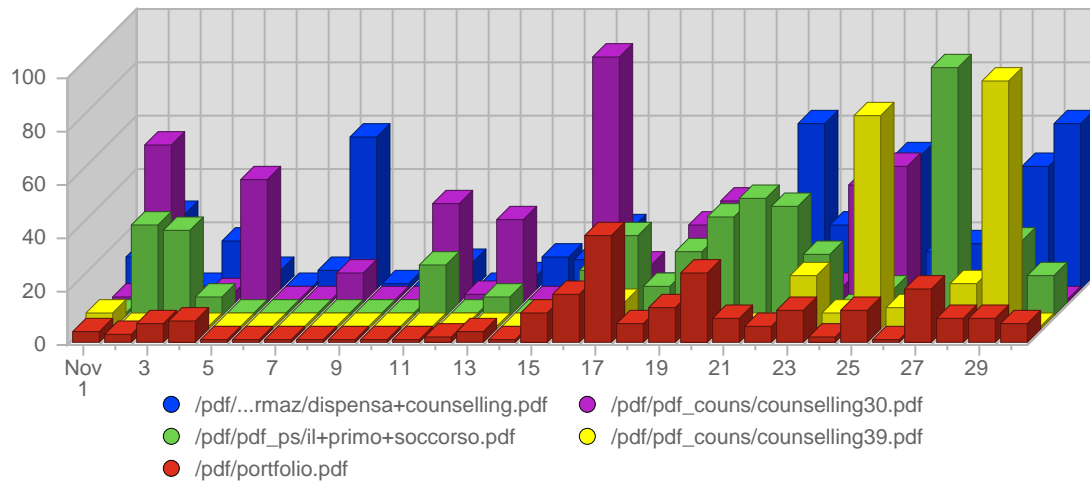

Media & Downloads

#	File	Total Downloads	Average Downloads Historically	Change	Percent of Downloads
1.	/pdf/pdf_formaz/dispensa+counselling.pdf	534	166,08	+17 ▲	7,00%
2.	/pdf/pdf_couns/counselling30.pdf	494	105,83	+84 ▲	7,40%
3.	/pdf/pdf_ps/il+primo+soccorso.pdf	483	92,42	+383 ▲	7,23%
4.	/pdf/pdf_couns/counselling39.pdf	245	122,50	+189 ▲	3,67%
5.	/pdf/portfolio.pdf	231	58,50	+77 ▲	3,46%
6.	/pdf/pdf_ps/pbls_laici.pdf	179	39,83	+111 ▲	2,68%
7.	/convegnovvf/convegnovvf_re.pdf	177	88,50	-46 ▼	2,65%
8.	/pdf/pdf_formaz/psicotrauma_correggio.pdf	163	38,38	+104 ▲	2,44%
9.	/convegnovvf/scheda_convegnovvf_re.pdf	137	68,50	-62 ▼	2,05%
10.	/pdf/pdf_formaz/counselling_pacs_2005.pdf	131	33,08	+56 ▲	1,96%
11.	/pdf/pdf_audio/tomatis.pdf	116	26,00	+10 ▲	1,74%
12.	/pdf/pdf_couns/counselling37.pdf	107	14,46	+98 ▲	1,60%
13.	/pdf/pdf_formaz/counselling_deu_2005.pdf	107	29,80	-19 ▼	1,60%
14.	/pdf/curriculum.pdf	104	30,50	+43 ▲	1,56%
15.	/pdf/pdf_psico/psicotrauma57.pdf	97	70,80	+67 ▲	1,45%
16.	/pdf/pdf_formaz/esperienze_cri_2005.pdf	95	17,27	+55 ▲	1,42%
17.	/pdf/...maz/dispensa_psicotraumatologia.pdf	92	29,58	-4 ▼	1,38%
18.	/pdf/pdf_psico/psicotraumatologia.pdf	91	18,50	+42 ▲	1,36%
19.	/pdf/pdf_couns/counselling24.pdf	87	15,73	+74 ▲	1,30%
20.	/pdf/pdf_couns/counselling36.pdf	83	7,90	+77 ▲	1,24%
21.	/pdf/pdf_psico/psicotrauma60.pdf	80	22,56	-3 ▼	1,20%
22.	/pdf/pdf_psico/psicotrauma24.pdf	79	43,64	-42 ▼	1,18%
23.	/pdf/pdf_formaz/psicotrauma_deu_2006.pdf	75	-	+75 ▲	1,12%
24.	/pdf/pdf_couns/pragmatica.pdf	74	20,00	+49 ▲	1,11%
25.	/pdf/pdf_psico/psicotrauma63.pdf	64	30,89	-1 ▼	0,96%
		6,678	1,767	1,440