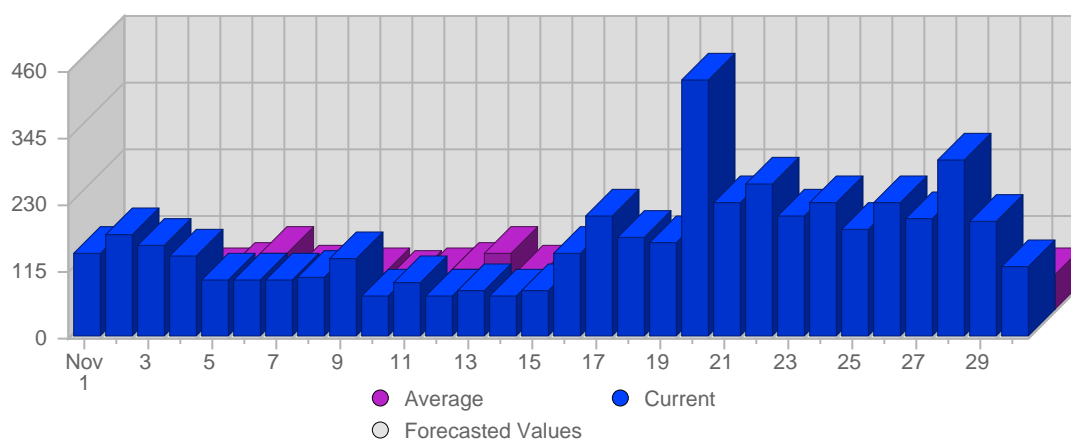

Report Description

Domain: counselling-care.it
 Report Description: Executive Summary Report for the month of November 2006
 Report Range: Month of November 2006
 Report Scope: Historical Data

Visits

Date	Total Visits	Average Visits Historically	Change	Percent of Total Visits
Wed Nov 1st, 2006	69	27,69	+69 ▲	2,78%
Thu Nov 2nd, 2006	79	29,35	+79 ▲	3,18%
Fri Nov 3rd, 2006	80	29,55	+80 ▲	3,22%
Sat Nov 4th, 2006	65	26,06	+65 ▲	2,62%
Sun Nov 5th, 2006	47	26,45	-4 ▼	1,89%
Mon Nov 6th, 2006	74	30,67	+14 ▲	2,98%
Tue Nov 7th, 2006	56	29,51	+4 ▲	2,25%
Wed Nov 8th, 2006	56	27,69	-13 ▼	2,25%
Thu Nov 9th, 2006	54	29,35	-25 ▼	2,17%

Page Views

Date	Total Page Views	Average Page Views Historically	Change	Percent of Total Page Views
Wed Nov 1st, 2006	144	48,69	+144 ▲	2,95%
Thu Nov 2nd, 2006	175	59,65	+175 ▲	3,59%
Fri Nov 3rd, 2006	157	55,73	+157 ▲	3,22%
Sat Nov 4th, 2006	139	61,45	+139 ▲	2,85%
Sun Nov 5th, 2006	95	67,82	-17 ▼	1,95%
Mon Nov 6th, 2006	95	94,43	-122 ▼	1,95%
Tue Nov 7th, 2006	98	66,31	-49 ▼	2,01%
Wed Nov 8th, 2006	101	48,69	-43 ▼	2,07%
Thu Nov 9th, 2006	133	59,65	-42 ▼	2,72%
Fri Nov 10th, 2006	68	55,73	-89 ▼	1,39%
Sat Nov 11th, 2006	93	61,45	-46 ▼	1,91%
Sun Nov 12th, 2006	67	67,82	-28 ▼	1,37%
Mon Nov 13th, 2006	80	94,43	-15 ▼	1,64%
Tue Nov 14th, 2006	69	66,31	-29 ▼	1,41%
Wed Nov 15th, 2006	79	48,69	-22 ▼	1,62%
Thu Nov 16th, 2006	144	59,65	+11 ▲	2,95%
Fri Nov 17th, 2006	206	55,73	+138 ▲	4,22%
Sat Nov 18th, 2006	168	61,45	+75 ▲	3,44%

Continent Breakdown

#		Continent	Total Visits	Average Visits Historically	Change	Percent of Visits
1.		Europe	1,082	261,08	+530 ▲	62,44%
2.		North America	641	276,25	+63 ▲	36,99%
3.		Asia	9	6,33	-3 ▼	0,52%
4.		Oceania	1	-	+1 ▲	0,06%
			1,733	541	591	