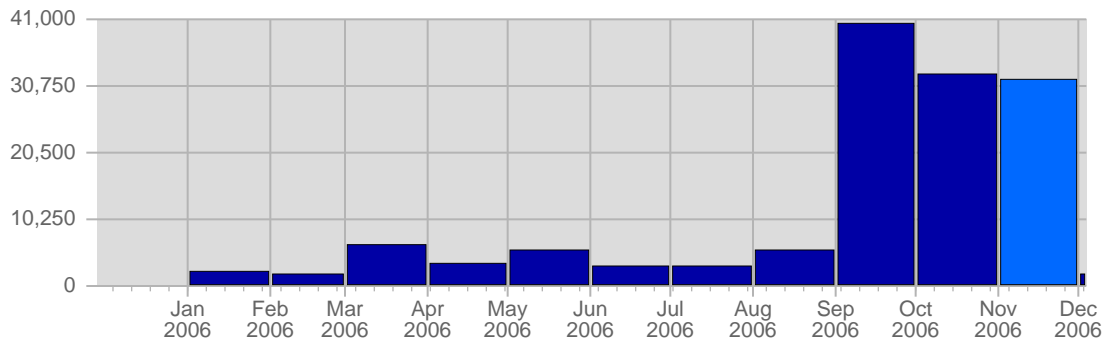

Hits

Date	Total Hits	Average Hits Historically	Change	Percent of Total Hits
Wed Nov 1st, 2006	684	306,12	+684 ▲	2,14%
Thu Nov 2nd, 2006	1,130	357,88	+1,130 ▲	3,54%
Fri Nov 3rd, 2006	850	306,18	+850 ▲	2,66%
Sat Nov 4th, 2006	1,238	421,55	+1,238 ▲	3,88%
Sun Nov 5th, 2006	591	287,57	+169 ▲	1,85%
Mon Nov 6th, 2006	552	539,98	-844 ▼	1,73%
Tue Nov 7th, 2006	709	346,45	+78 ▲	2,22%
Wed Nov 8th, 2006	684	306,12	0 ▬	2,14%
Thu Nov 9th, 2006	854	357,88	-276 ▼	2,67%
Fri Nov 10th, 2006	447	306,18	-403 ▼	1,40%
Sat Nov 11th, 2006	513	421,55	-725 ▼	1,61%
Sun Nov 12th, 2006	316	287,57	-275 ▼	0,99%
Mon Nov 13th, 2006	588	539,98	+36 ▲	1,84%
Tue Nov 14th, 2006	398	346,45	-311 ▼	1,25%
Wed Nov 15th, 2006	714	306,12	+30 ▲	2,24%
Thu Nov 16th, 2006	1,037	357,88	+183 ▲	3,25%
Fri Nov 17th, 2006	957	306,18	+510 ▲	2,00%
Sat Nov 18th, 2006	1,171	421,55	+658 ▲	3,67%

Continued on Page 6 ...