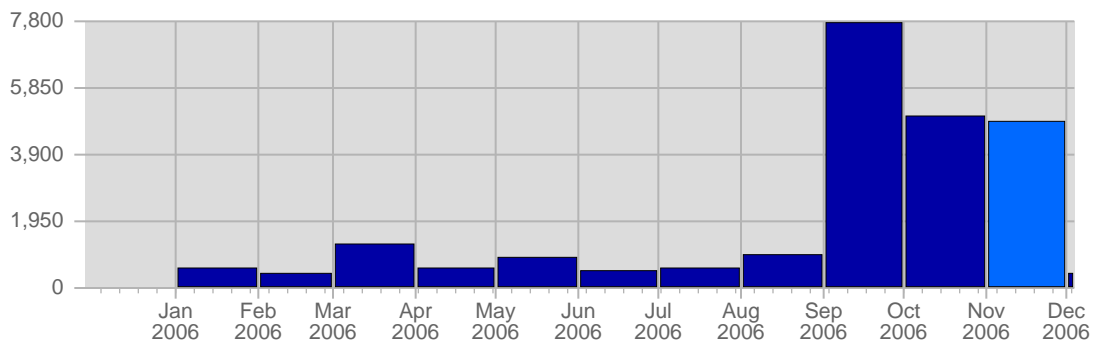

Page Views

Date	Total Page Views	Average Page Views Historically	Change	Percent of Total Page Views
Wed Nov 1st, 2006	144	48,69	+144 ▲	2,95%
Thu Nov 2nd, 2006	175	59,65	+175 ▲	3,59%
Fri Nov 3rd, 2006	157	55,73	+157 ▲	3,22%
Sat Nov 4th, 2006	139	61,45	+139 ▲	2,85%
Sun Nov 5th, 2006	95	67,82	-17 ▼	1,95%
Mon Nov 6th, 2006	95	94,43	-122 ▼	1,95%
Tue Nov 7th, 2006	98	66,31	-49 ▼	2,01%
Wed Nov 8th, 2006	101	48,69	-43 ▼	2,07%
Thu Nov 9th, 2006	133	59,65	-42 ▼	2,72%
Fri Nov 10th, 2006	68	55,73	-89 ▼	1,39%
Sat Nov 11th, 2006	93	61,45	-46 ▼	1,91%
Sun Nov 12th, 2006	67	67,82	-28 ▼	1,37%
Mon Nov 13th, 2006	80	94,43	-15 ▼	1,64%
Tue Nov 14th, 2006	69	66,31	-29 ▼	1,41%
Wed Nov 15th, 2006	79	48,69	-22 ▼	1,62%
Thu Nov 16th, 2006	144	59,65	+11 ▲	2,95%
Fri Nov 17th, 2006	206	55,73	+138 ▲	4,22%
Sat Nov 18th, 2006	168	61,45	+75 ▲	3,44%

Continued on Page 4 ...