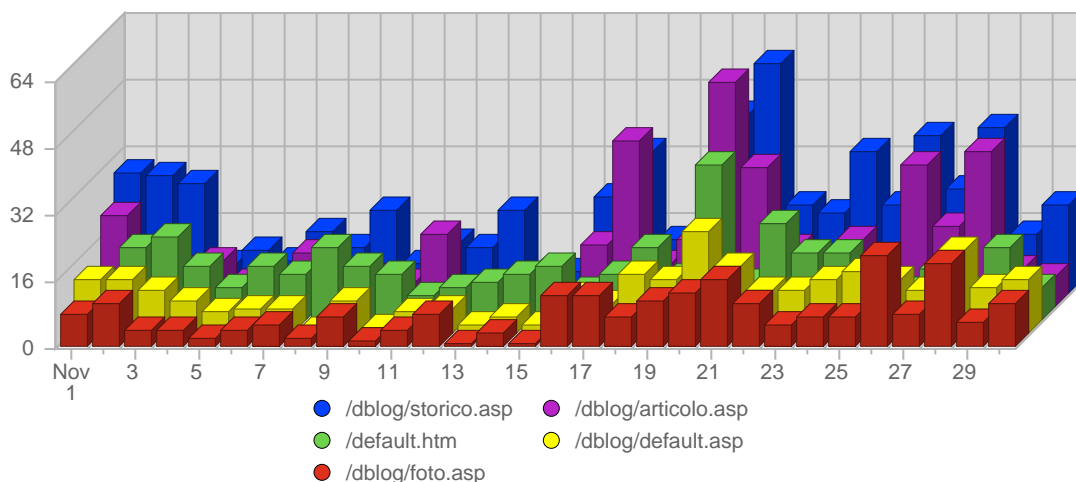

Pages

#	Title & Page	Total Page Views	Average Page Views Historically	Change	Percent of Page Views
1.	/dblog/storico.asp	626	396,00	+64 ▲	12,82%
2.	/dblog/articolo.asp	444	264,00	+96 ▲	9,10%
3.	/default.htm	385	216,50	-13 ▼	7,89%
4.	/dblog/default.asp	287	157,33	+102 ▲	5,88%
5.	/dblog/foto.asp	228	123,00	+87 ▲	4,67%
6.	/ticker1.swf	227	120,33	-30 ▼	4,65%
7.	/dblog/autori.asp	226	120,00	+92 ▲	4,63%
8.	/dblog/fotografia.asp	218	115,67	+89 ▲	4,47%
9.	/public/ticker1.swf	166	91,67	+57 ▲	3,40%
10.	/dblog/pubblicazioni.asp	149	75,00	+73 ▲	3,05%
11.	/chisono.htm	132	60,25	-21 ▼	2,70%
12.	/dblog/stampa.asp	130	120,67	-102 ▼	2,66%
13.	/dblog/classifica.asp	129	58,67	+82 ▲	2,64%
14.	/convegnovf.htm	128	93,67	-25 ▼	2,62%
15.	/dblog/linklog.asp	123	62,33	+59 ▲	2,52%
16.	/counselling.htm	122	64,33	-32 ▼	2,50%
17.	/psicotraumatologia.htm	118	64,83	-59 ▼	2,42%
18.	/formazione.htm	113	55,75	-45 ▼	2,32%
19.	/pragmatica.htm	101	21,50	+67 ▲	2,07%
20.	/docum_psico.htm	99	44,83	-18 ▼	2,03%
21.	/dblog/feedrss.asp	73	116,00	-202 ▼	1,50%
22.	/docum_counselling.htm	71	27,25	-10 ▼	1,45%
23.	/analisi transazionale.htm	56	15,08	+30 ▲	1,15%
24.	/dblog/feedatom.asp	50	24,33	+27 ▲	1,02%
25.	/biblio_counselling.htm	48	16,83	+6 ▲	0,98%
		4,882	1,409	-177