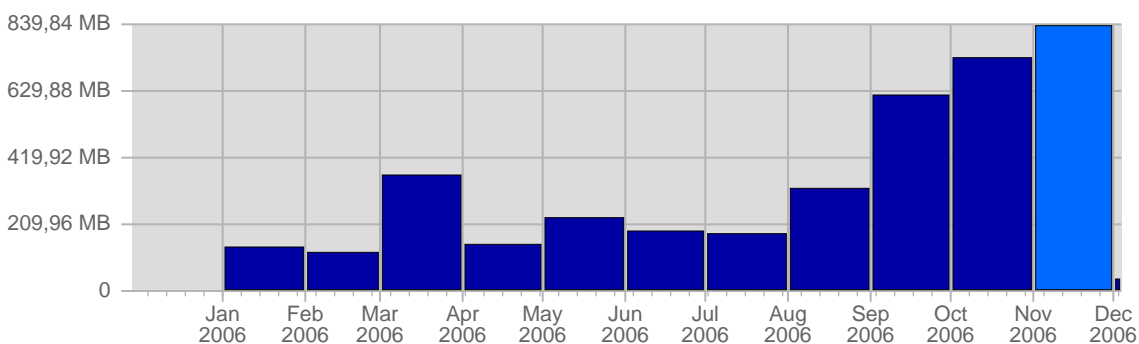

Bandwidth

Date	Total Bandwidth	Average Bandwidth Historically	Change	Percent of Total Bandwidth
Wed Nov 1st, 2006	15,42 MB	8,66 MB	+15,42 MB ▲	1,84%
Thu Nov 2nd, 2006	38,46 MB	11,63 MB	+38,46 MB ▲	4,60%
Fri Nov 3rd, 2006	23,75 MB	11,21 MB	+23,75 MB ▲	2,84%
Sat Nov 4th, 2006	25,89 MB	9,11 MB	+25,89 MB ▲	3,10%
Sun Nov 5th, 2006	9,48 MB	8,88 MB	-3,68 MB ▼	1,13%
Mon Nov 6th, 2006	12,25 MB	12,70 MB	-34,04 MB ▼	1,47%
Tue Nov 7th, 2006	10,70 MB	12,15 MB	-17,01 MB ▼	1,28%
Wed Nov 8th, 2006	10,95 MB	8,66 MB	-4,47 MB ▼	1,31%
Thu Nov 9th, 2006	23,93 MB	11,63 MB	-14,52 MB ▼	2,86%
Fri Nov 10th, 2006	18,26 MB	11,21 MB	-5,50 MB ▼	2,18%
Sat Nov 11th, 2006	24,61 MB	9,11 MB	-1,28 MB ▼	2,94%
Sun Nov 12th, 2006	7,25 MB	8,88 MB	-2,23 MB ▼	0,87%
Mon Nov 13th, 2006	13,07 MB	12,70 MB	+837,20 KB ▲	1,56%
Tue Nov 14th, 2006	13,99 MB	12,15 MB	+3,29 MB ▲	1,67%
Wed Nov 15th, 2006	11,24 MB	8,66 MB	+304,50 KB ▲	1,35%
Thu Nov 16th, 2006	25,27 MB	11,63 MB	+1,33 MB ▲	3,02%
Fri Nov 17th, 2006	42,33 MB	11,21 MB	+24,08 MB ▲	5,06%
Sat Nov 18th, 2006	21,07 MB	9,11 MB	-3,54 MB ▼	2,52%

Continued on Page 8 ...