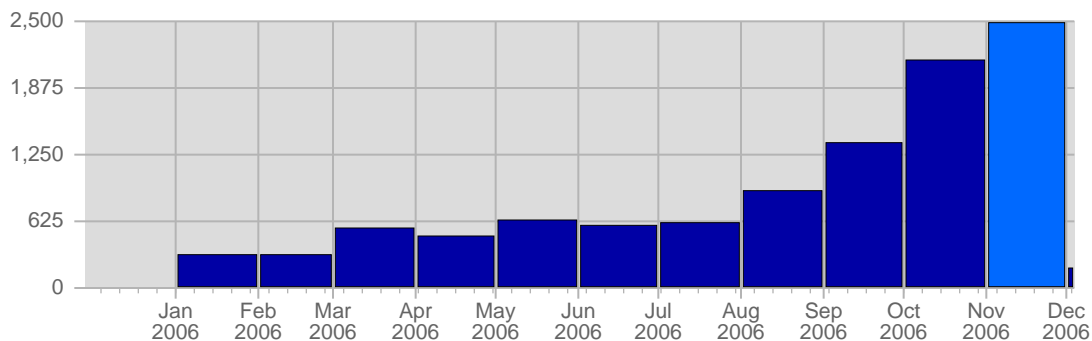

Report Description

Domain: counselling-care.it
 Report Description: Executive Summary Report for the month of November 2006
 Report Range: Month of November 2006
 Report Scope: Historical Data

Visits

Date	Total Visits	Average Visits Historically	Change	Percent of Total Visits
Wed Nov 1st, 2006	69	27,69	+69 ▲	2,78%
Thu Nov 2nd, 2006	79	29,35	+79 ▲	3,18%
Fri Nov 3rd, 2006	80	29,55	+80 ▲	3,22%
Sat Nov 4th, 2006	65	26,06	+65 ▲	2,62%
Sun Nov 5th, 2006	47	26,45	-4 ▼	1,89%
Mon Nov 6th, 2006	74	30,67	+14 ▲	2,98%
Tue Nov 7th, 2006	56	29,51	+4 ▲	2,25%
Wed Nov 8th, 2006	56	27,69	-13 ▼	2,25%
Thu Nov 9th, 2006	54	29,35	-25 ▼	2,17%

Continued on Page 2 ...

... continued from Page 1

Fri Nov 10th, 2006	55	29,55	-25 ▼	2,21%
Sat Nov 11th, 2006	37	26,06	-28 ▼	1,49%
Sun Nov 12th, 2006	57	26,45	+10 ▲	2,29%
Mon Nov 13th, 2006	46	30,67	-28 ▼	1,85%
Tue Nov 14th, 2006	59	29,51	+3 ▲	2,37%
Wed Nov 15th, 2006	56	27,69	0 ▬	2,25%
Thu Nov 16th, 2006	111	29,35	+57 ▲	4,47%
Fri Nov 17th, 2006	108	29,55	+53 ▲	4,34%
Sat Nov 18th, 2006	94	26,06	+57 ▲	3,78%
Sun Nov 19th, 2006	89	26,45	+32 ▲	3,58%
Mon Nov 20th, 2006	191	30,67	+145 ▲	7,68%
Tue Nov 21st, 2006	112	29,51	+53 ▲	4,51%
Wed Nov 22nd, 2006	125	27,69	+69 ▲	5,03%
Thu Nov 23rd, 2006	107	29,35	-4 ▼	4,30%
Fri Nov 24th, 2006	96	29,55	-12 ▼	3,86%
Sat Nov 25th, 2006	84	26,06	-10 ▼	3,38%
Sun Nov 26th, 2006	78	26,45	-11 ▼	3,14%
Mon Nov 27th, 2006	118	30,67	-73 ▼	4,75%
Tue Nov 28th, 2006	107	29,51	-5 ▼	4,30%
Wed Nov 29th, 2006	102	27,69	-23 ▼	4,10%
Thu Nov 30th, 2006	74	29,35	-33 ▼	2,98%
	2,486	158	350	