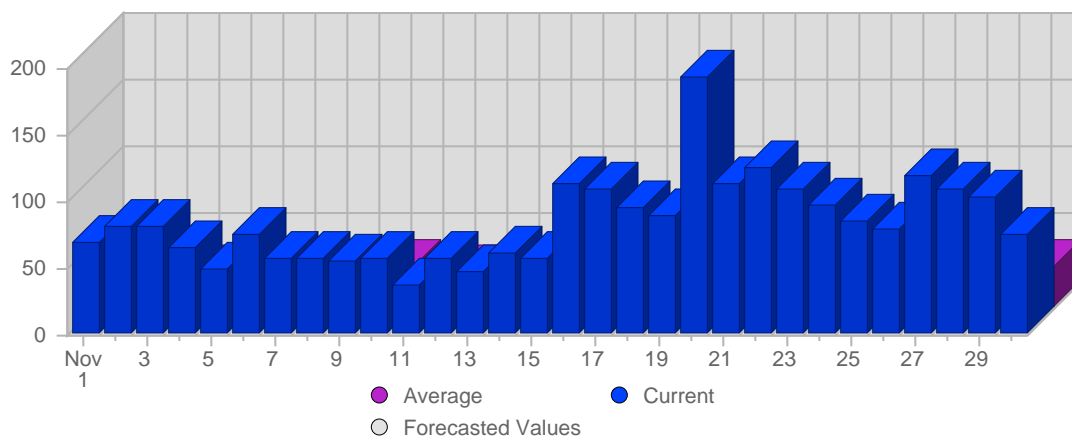

Report Description

Domain: counselling-care.it
 Report Description: Executive Summary Report for the month of November 2006
 Report Range: Month of November 2006
 Report Scope: Historical Data

Visits

Date	Total Visits	Average Visits Historically	Change	Percent of Total Visits
Wed Nov 1st, 2006	69	27,69	+69 ▲	2,78%
Thu Nov 2nd, 2006	79	29,35	+79 ▲	3,18%
Fri Nov 3rd, 2006	80	29,55	+80 ▲	3,22%
Sat Nov 4th, 2006	65	26,06	+65 ▲	2,62%
Sun Nov 5th, 2006	47	26,45	-4 ▼	1,89%
Mon Nov 6th, 2006	74	30,67	+14 ▲	2,98%
Tue Nov 7th, 2006	56	29,51	+4 ▲	2,25%
Wed Nov 8th, 2006	56	27,69	-13 ▼	2,25%
Thu Nov 9th, 2006	54	29,35	-25 ▼	2,17%

Continued on Page 2 ...

... continued from Page 1

Fri Nov 10th, 2006	55	29,55	-25 ▼	2,21%
Sat Nov 11th, 2006	37	26,06	-28 ▼	1,49%
Sun Nov 12th, 2006	57	26,45	+10 ▲	2,29%
Mon Nov 13th, 2006	46	30,67	-28 ▼	1,85%
Tue Nov 14th, 2006	59	29,51	+3 ▲	2,37%
Wed Nov 15th, 2006	56	27,69	0 ▬	2,25%
Thu Nov 16th, 2006	111	29,35	+57 ▲	4,47%
Fri Nov 17th, 2006	108	29,55	+53 ▲	4,34%
Sat Nov 18th, 2006	94	26,06	+57 ▲	3,78%
Sun Nov 19th, 2006	89	26,45	+32 ▲	3,58%
Mon Nov 20th, 2006	191	30,67	+145 ▲	7,68%
Tue Nov 21st, 2006	112	29,51	+53 ▲	4,51%
Wed Nov 22nd, 2006	125	27,69	+69 ▲	5,03%
Thu Nov 23rd, 2006	107	29,35	-4 ▼	4,30%
Fri Nov 24th, 2006	96	29,55	-12 ▼	3,86%
Sat Nov 25th, 2006	84	26,06	-10 ▼	3,38%
Sun Nov 26th, 2006	78	26,45	-11 ▼	3,14%
Mon Nov 27th, 2006	118	30,67	-73 ▼	4,75%
Tue Nov 28th, 2006	107	29,51	-5 ▼	4,30%
Wed Nov 29th, 2006	102	27,69	-23 ▼	4,10%
Thu Nov 30th, 2006	74	29,35	-33 ▼	2,98%
	2,486	158	350	

Continent Breakdown

#		Continent	Total Visits	Average Visits Historically	Change	Percent of Visits
1.		Europe	1,082	261,08	+530 ▲	62,44%
2.		North America	641	276,25	+63 ▲	36,99%
3.		Asia	9	6,33	-3 ▼	0,52%
4.		Oceania	1	-	+1 ▲	0,06%
			1,733	541	591	