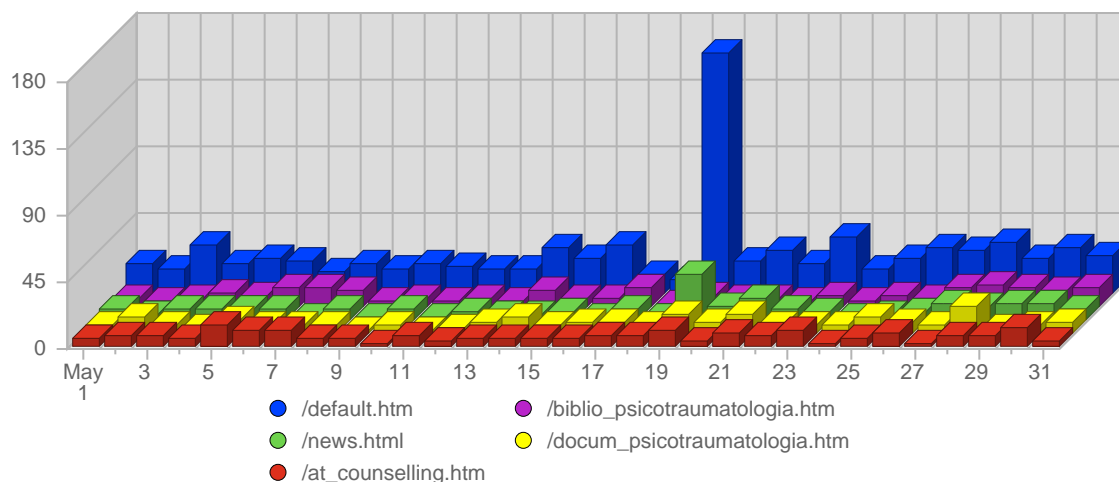

Pages

#	Title & Page	Total Page Views	Average Page Views Historically	Change	Percent of Page Views
1.	/default.htm	845	753,09	+102 ▲	16,62%
2.	/biblio_psicotraumatologia.htm	231	153,00	+31 ▲	4,54%
3.	/news.html	220	160,00	-40 ▼	4,33%
4.	/docum_psicotraumatologia.htm	214	188,46	+22 ▲	4,21%
5.	/at_counselling.htm	208	174,36	-1 ▼	4,09%
6.	/docum_counselling.htm	201	202,64	-56 ▼	3,95%
7.	/biblio_counselling.htm	197	164,82	+8 ▲	3,88%
8.	/formazione.htm	153	121,82	-1 ▼	3,01%
9.	/psicotraumatologia.htm	140	109,27	+24 ▲	2,75%
10.	/formaz_psicotraumatologia.htm	134	113,18	+10 ▲	2,64%
11.	/ps.htm	131	105,64	+2 ▲	2,58%
12.	/formaz_counselling.htm	104	110,46	-15 ▼	2,05%
13.	/chi+sono.htm	104	107,55	-8 ▼	2,05%
14.	/dblog/storico.asp	103	589,56	+103 ▲	2,03%
15.	/counselling.htm	98	96,09	-16 ▼	1,93%
16.	/convegnovvf/foto/index.htm	97	79,00	+5 ▲	1,91%
17.	/links_psicotraumatologia.htm	93	82,18	+10 ▲	1,83%
18.	/googleadsense.htm	91	89,13	-29 ▼	1,79%
19.	/parlano.htm	86	86,50	-8 ▼	1,69%
20.	/livestats.htm	84	72,73	0 ▬	1,65%
21.	/esperienze+referenze.htm	84	57,67	-5 ▼	1,65%
22.	/links_counselling.htm	80	80,91	-8 ▼	1,57%
23.	/ascolta.htm	69	64,90	-5 ▼	1,36%
24.	/account.htm	63	47,00	-15 ▼	1,24%
25.	/...vegnovvf/foto/pages/img_5039_2_jpg.htm	50	43,09	+5 ▲	0,98%
		5,084	5,440	238