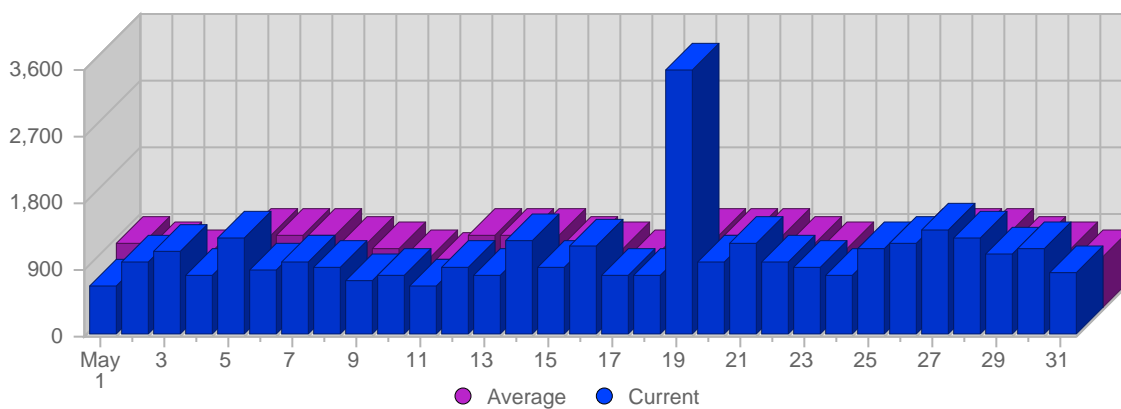

Hits

Date	Total Hits	Average Hits Historically	Change	Percent of Total Hits
Thu May 1st, 2008	676	895,45	+676 ▲	2,02%
Fri May 2nd, 2008	988	812,64	+988 ▲	2,95%
Sat May 3rd, 2008	1,131	711,21	+1,131 ▲	3,38%
Sun May 4th, 2008	814	677,85	+113 ▲	2,43%
Mon May 5th, 2008	1,316	993,79	+177 ▲	3,93%
Tue May 6th, 2008	879	975,51	-191 ▼	2,62%
Wed May 7th, 2008	990	991,64	+36 ▲	2,96%
Thu May 8th, 2008	922	895,45	+246 ▲	2,75%
Fri May 9th, 2008	735	812,64	-253 ▼	2,19%
Sat May 10th, 2008	826	711,21	-305 ▼	2,47%
Sun May 11th, 2008	652	677,85	-162 ▼	1,95%
Mon May 12th, 2008	912	993,79	-404 ▼	2,72%
Tue May 13th, 2008	815	975,51	-64 ▼	2,43%
Wed May 14th, 2008	1,277	991,64	+287 ▲	3,81%
Thu May 15th, 2008	907	895,45	-15 ▼	2,71%
Fri May 16th, 2008	1,192	812,64	+457 ▲	3,56%
Sat May 17th, 2008	823	711,21	-3 ▼	2,46%
Sun May 18th, 2008	824	677,85	+172 ▲	2,46%

Continued on Page 6 ...