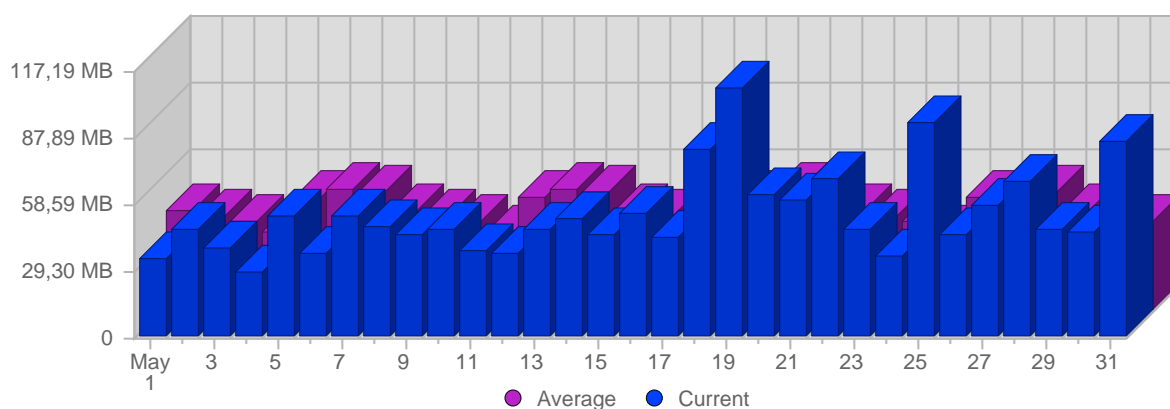

Bandwidth

Date	Total Bandwidth	Average Bandwidth Historically	Change	Percent of Total Bandwidth
Thu May 1st, 2008	34,23 MB	44,00 MB	+34,23 MB ▲	2,06%
Fri May 2nd, 2008	47,60 MB	41,06 MB	+47,60 MB ▲	2,86%
Sat May 3rd, 2008	38,81 MB	39,83 MB	+38,81 MB ▲	2,33%
Sun May 4th, 2008	28,45 MB	34,62 MB	+3,93 MB ▲	1,71%
Mon May 5th, 2008	53,66 MB	49,69 MB	-4,60 MB ▼	3,23%
Tue May 6th, 2008	36,45 MB	53,34 MB	-17,10 MB ▼	2,19%
Wed May 7th, 2008	53,26 MB	51,81 MB	+8,01 MB ▲	3,20%
Thu May 8th, 2008	48,96 MB	44,00 MB	+14,73 MB ▲	2,94%
Fri May 9th, 2008	44,98 MB	41,06 MB	-2,62 MB ▼	2,71%
Sat May 10th, 2008	47,16 MB	39,83 MB	+8,35 MB ▲	2,84%
Sun May 11th, 2008	37,99 MB	34,62 MB	+9,54 MB ▲	2,29%
Mon May 12th, 2008	36,43 MB	49,69 MB	-17,22 MB ▼	2,19%
Tue May 13th, 2008	47,57 MB	53,34 MB	+11,13 MB ▲	2,86%
Wed May 14th, 2008	52,43 MB	51,81 MB	-854,90 KB ▼	3,15%
Thu May 15th, 2008	45,45 MB	44,00 MB	-3,51 MB ▼	2,73%
Fri May 16th, 2008	53,94 MB	41,06 MB	+8,96 MB ▲	3,24%
Sat May 17th, 2008	43,55 MB	39,83 MB	-3,61 MB ▼	2,62%
Sun May 18th, 2008	82,66 MB	34,62 MB	+44,67 MB ▲	4,97%

Continued on Page 8 ...