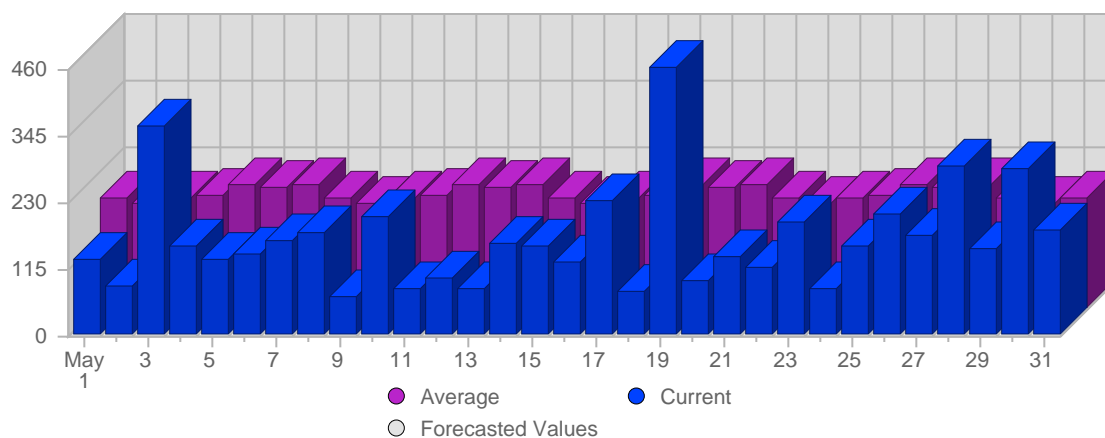

Page Views

Date	Total Page Views	Average Page Views Historically	Change	Percent of Total Page Views
Thu May 1st, 2008	127	186,57	+127 ▲	2,50%
Fri May 2nd, 2008	84	178,02	+84 ▲	1,65%
Sat May 3rd, 2008	361	188,28	+361 ▲	7,10%
Sun May 4th, 2008	150	191,68	+23 ▲	2,95%
Mon May 5th, 2008	129	209,43	+7 ▲	2,54%
Tue May 6th, 2008	138	207,45	+21 ▲	2,71%
Wed May 7th, 2008	159	213,26	+4 ▲	3,13%
Thu May 8th, 2008	175	186,57	+48 ▲	3,44%
Fri May 9th, 2008	66	178,02	-18 ▼	1,30%
Sat May 10th, 2008	201	188,28	-160 ▼	3,95%
Sun May 11th, 2008	78	191,68	-72 ▼	1,53%
Mon May 12th, 2008	97	209,43	-32 ▼	1,91%
Tue May 13th, 2008	79	207,45	-59 ▼	1,55%
Wed May 14th, 2008	157	213,26	-2 ▼	3,09%
Thu May 15th, 2008	150	186,57	-25 ▼	2,95%
Fri May 16th, 2008	124	178,02	+58 ▲	2,44%
Sat May 17th, 2008	228	188,28	+27 ▲	4,49%
Sun May 18th, 2008	75	191,68	-3 ▼	1,48%

Continued on Page 4 ...