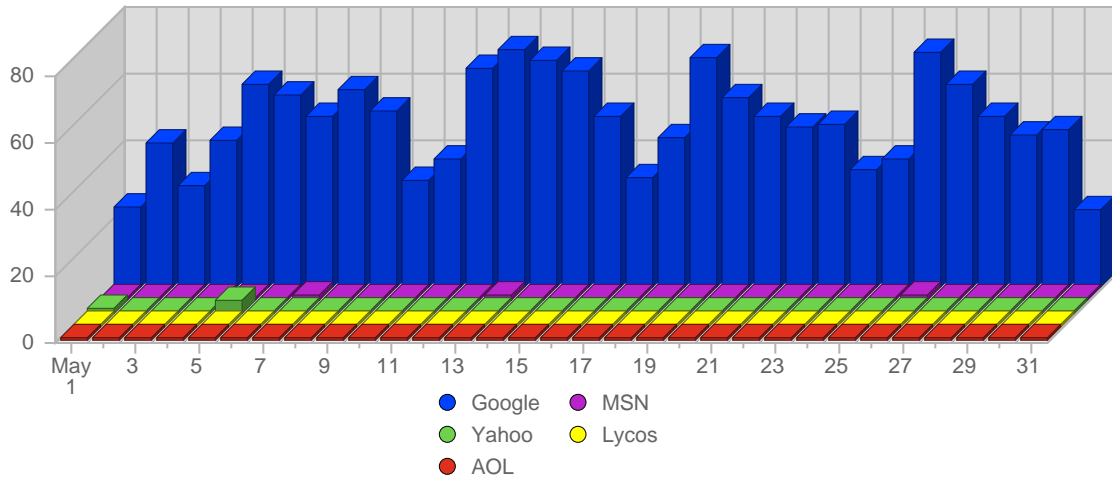

Search Engines

#	Logo	Search Engine	Total Visits Referred	Average Visits Historically	Change	Percent of Visits
1.		Google	1,537	1,357,46	+40 ▲	97,96%
2.		MSN	16	10,80	+1 ▲	1,02%
3.		Yahoo	14	15,70	+1 ▲	0,89%
4.		Lycos	1	1.00	+1 ▲	0,06%
5.		AOL	1	1,33	-2 ▼	0,06%
			1,569	1,384	37