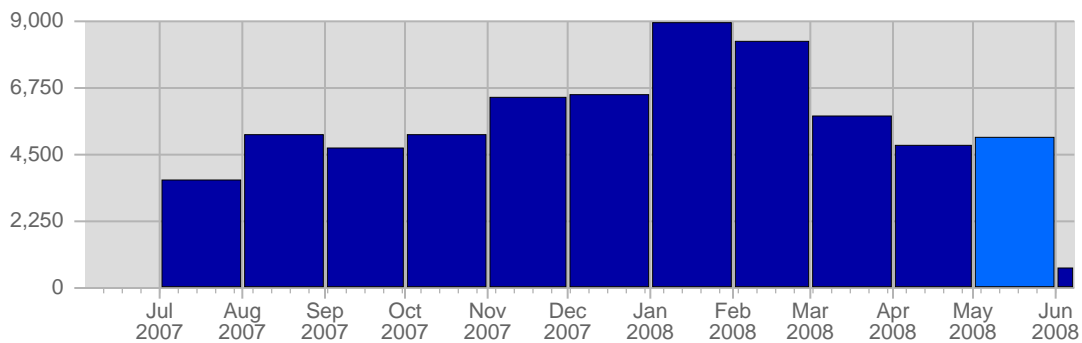

Report Description

Domain: counselling-care.it
 Report Description: Executive Summary Report for the month of May 2008
 Report Range: Month of May 2008
 Report Scope: Historical Data

Visits

Date	Total Visits	Average Visits Historically	Change	Percent of Total Visits
Thu May 1st, 2008	178	162,34	+178 ▲	2,79%
Fri May 2nd, 2008	172	146,49	+172 ▲	2,69%
Sat May 3rd, 2008	175	125,77	+175 ▲	2,74%
Sun May 4th, 2008	159	132,26	-32 ▼	2,49%
Mon May 5th, 2008	212	165,57	-36 ▼	3,32%
Tue May 6th, 2008	224	168,11	+4 ▲	3,51%
Wed May 7th, 2008	245	163,92	+29 ▲	3,84%
Thu May 8th, 2008	213	162,34	+35 ▲	3,34%
Fri May 9th, 2008	179	146,49	+7 ▲	2,80%

Page Views

Date	Total Page Views	Average Page Views Historically	Change	Percent of Total Page Views
Thu May 1st, 2008	127	186,57	+127 ▲	2,50%
Fri May 2nd, 2008	84	178,02	+84 ▲	1,65%
Sat May 3rd, 2008	361	188,28	+361 ▲	7,10%
Sun May 4th, 2008	150	191,68	+23 ▲	2,95%
Mon May 5th, 2008	129	209,43	+7 ▲	2,54%
Tue May 6th, 2008	138	207,45	+21 ▲	2,71%
Wed May 7th, 2008	159	213,26	+4 ▲	3,13%
Thu May 8th, 2008	175	186,57	+48 ▲	3,44%
Fri May 9th, 2008	66	178,02	-18 ▼	1,30%
Sat May 10th, 2008	201	188,28	-160 ▼	3,95%
Sun May 11th, 2008	78	191,68	-72 ▼	1,53%
Mon May 12th, 2008	97	209,43	-32 ▼	1,91%
Tue May 13th, 2008	79	207,45	-59 ▼	1,55%
Wed May 14th, 2008	157	213,26	-2 ▼	3,09%
Thu May 15th, 2008	150	186,57	-25 ▼	2,95%
Fri May 16th, 2008	124	178,02	+58 ▲	2,44%
Sat May 17th, 2008	228	188,28	+27 ▲	4,49%
Sun May 18th, 2008	75	191,68	-3 ▼	1,48%