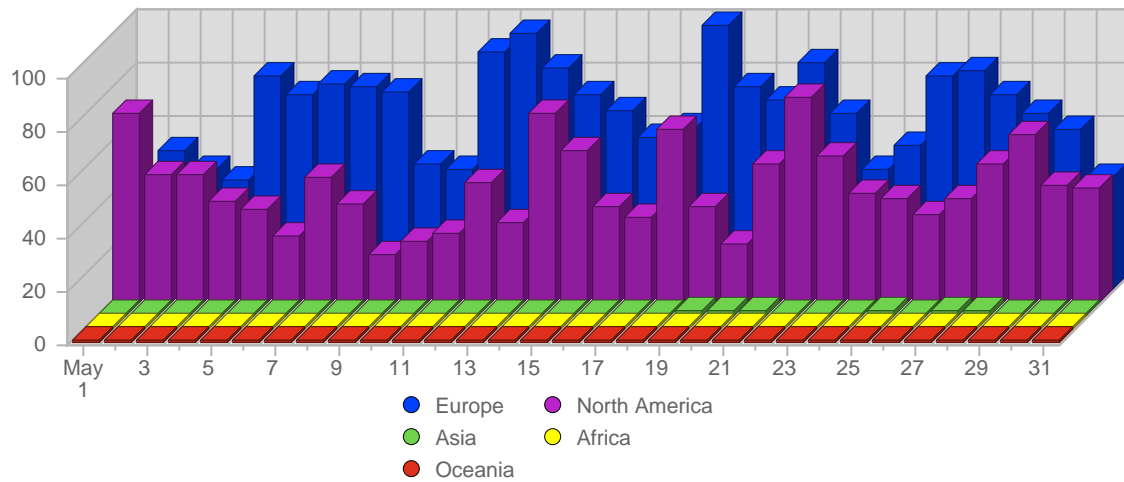

Browser Operating Systems

#	Icon	Operating System	Total Visits	Average Visits Historically	Change	Percent of Visits
1.		Windows XP	3,093	2,040,64	+290 ▲	48,43%
2.		Unknown	2,557	1,804,36	-579 ▼	40,03%
3.		Windows NT	347	164,64	+62 ▲	5,43%
4.		Windows 2000	212	172,82	+20 ▲	3,32%
5.		Macintosh	52	28,09	+15 ▲	0,81%
6.		Macintosh OS X	33	25,00	-10 ▼	0,52%
7.		Windows 98	31	22,20	-2 ▼	0,49%
8.		Windows 2003	23	70,10	-39 ▼	0,36%
9.		Linux	22	20,18	+3 ▲	0,34%
10.		Windows ME	11	14,20	-6 ▼	0,17%
11.		Macintosh PPC	5	3,63	+4 ▲	0,08%
12.		Sun OS	1	0,50	+1 ▲	0,02%
			6,387	4,355	-243	

Search Engines

#	Logo	Search Engine	Total Visits Referred	Average Visits Historically	Change	Percent of Visits
1.		Google	1,537	1,357,46	+40 ▲	97,96%
2.		MSN	16	10,80	+1 ▲	1,02%
3.		Yahoo	14	15,70	+1 ▲	0,89%
4.		Lycos	1	1.00	+1 ▲	0,06%
5.		AOL	1	1,33	-2 ▼	0,06%
			1,569	1,384	37	

Continent Breakdown

#		Continent	Total Visits	Average Visits Historically	Change	Percent of Visits
1.		Europe	2,071	1,525,18	+202 ▲	60,17%
2.		North America	1,348	908,55	+102 ▲	39,16%
3.		Asia	19	21,30	-2 ▼	0,55%
4.		Africa	2	1,00	+1 ▲	0,06%
5.		Oceania	1	2,57	+1 ▲	0,03%
6.		South America	1	0,50	0 ▬	0,03%