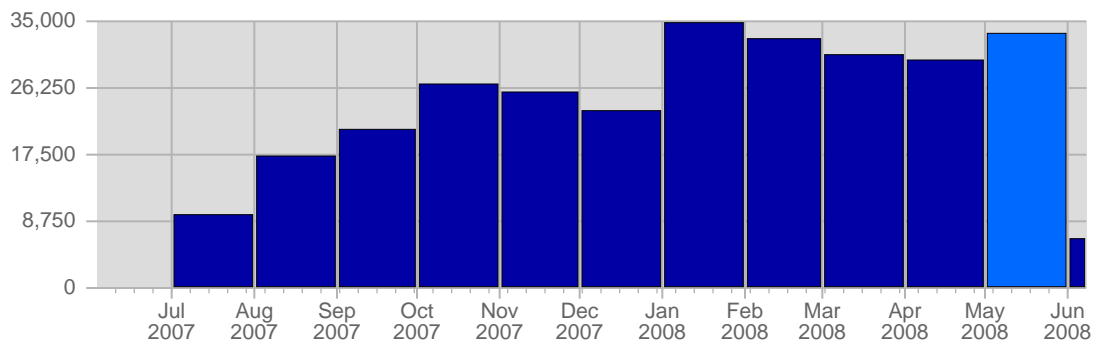

Page Views

Date	Total Page Views	Average Page Views Historically	Change	Percent of Total Page Views
Thu May 1st, 2008	127	186,57	+127 ▲	2,50%
Fri May 2nd, 2008	84	178,02	+84 ▲	1,65%
Sat May 3rd, 2008	361	188,28	+361 ▲	7,10%
Sun May 4th, 2008	150	191,68	+23 ▲	2,95%
Mon May 5th, 2008	129	209,43	+7 ▲	2,54%
Tue May 6th, 2008	138	207,45	+21 ▲	2,71%
Wed May 7th, 2008	159	213,26	+4 ▲	3,13%
Thu May 8th, 2008	175	186,57	+48 ▲	3,44%
Fri May 9th, 2008	66	178,02	-18 ▼	1,30%
Sat May 10th, 2008	201	188,28	-160 ▼	3,95%
Sun May 11th, 2008	78	191,68	-72 ▼	1,53%
Mon May 12th, 2008	97	209,43	-32 ▼	1,91%
Tue May 13th, 2008	79	207,45	-59 ▼	1,55%
Wed May 14th, 2008	157	213,26	-2 ▼	3,09%
Thu May 15th, 2008	150	186,57	-25 ▼	2,95%
Fri May 16th, 2008	124	178,02	+58 ▲	2,44%
Sat May 17th, 2008	228	188,28	+27 ▲	4,49%
Sun May 18th, 2008	75	191,68	-3 ▼	1,48%

Hits

Date	Total Hits	Average Hits Historically	Change	Percent of Total Hits
Thu May 1st, 2008	676	895,45	+676 ▲	2,02%
Fri May 2nd, 2008	988	812,64	+988 ▲	2,95%
Sat May 3rd, 2008	1,131	711,21	+1,131 ▲	3,38%
Sun May 4th, 2008	814	677,85	+113 ▲	2,43%
Mon May 5th, 2008	1,316	993,79	+177 ▲	3,93%
Tue May 6th, 2008	879	975,51	-191 ▼	2,62%
Wed May 7th, 2008	990	991,64	+36 ▲	2,96%
Thu May 8th, 2008	922	895,45	+246 ▲	2,75%
Fri May 9th, 2008	735	812,64	-253 ▼	2,19%
Sat May 10th, 2008	826	711,21	-305 ▼	2,47%
Sun May 11th, 2008	652	677,85	-162 ▼	1,95%
Mon May 12th, 2008	912	993,79	-404 ▼	2,72%
Tue May 13th, 2008	815	975,51	-64 ▼	2,43%
Wed May 14th, 2008	1,277	991,64	+287 ▲	3,81%
Thu May 15th, 2008	907	895,45	-15 ▼	2,71%
Fri May 16th, 2008	1,192	812,64	+457 ▲	3,56%
Sat May 17th, 2008	823	711,21	-3 ▼	2,46%
Sun May 18th, 2008	824	677,85	+172 ▲	2,46%