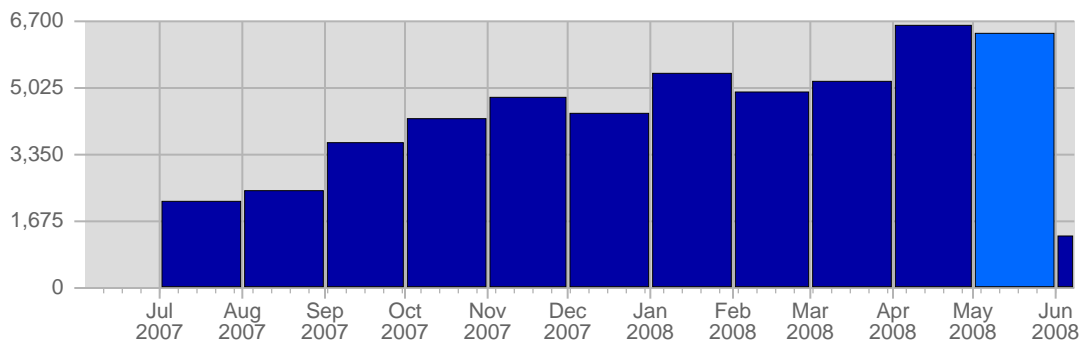

Report Description

Domain: counselling-care.it
 Report Description: Executive Summary Report for the month of May 2008
 Report Range: Month of May 2008
 Report Scope: Historical Data

Visits

Date	Total Visits	Average Visits Historically	Change	Percent of Total Visits
Thu May 1st, 2008	178	162,34	+178 ▲	2,79%
Fri May 2nd, 2008	172	146,49	+172 ▲	2,69%
Sat May 3rd, 2008	175	125,77	+175 ▲	2,74%
Sun May 4th, 2008	159	132,26	-32 ▼	2,49%
Mon May 5th, 2008	212	165,57	-36 ▼	3,32%
Tue May 6th, 2008	224	168,11	+4 ▲	3,51%
Wed May 7th, 2008	245	163,92	+29 ▲	3,84%
Thu May 8th, 2008	213	162,34	+35 ▲	3,34%
Fri May 9th, 2008	179	146,49	+7 ▲	2,80%

Page Views

Date	Total Page Views	Average Page Views Historically	Change	Percent of Total Page Views
Thu May 1st, 2008	127	186,57	+127 ▲	2,50%
Fri May 2nd, 2008	84	178,02	+84 ▲	1,65%
Sat May 3rd, 2008	361	188,28	+361 ▲	7,10%
Sun May 4th, 2008	150	191,68	+23 ▲	2,95%
Mon May 5th, 2008	129	209,43	+7 ▲	2,54%
Tue May 6th, 2008	138	207,45	+21 ▲	2,71%
Wed May 7th, 2008	159	213,26	+4 ▲	3,13%
Thu May 8th, 2008	175	186,57	+48 ▲	3,44%
Fri May 9th, 2008	66	178,02	-18 ▼	1,30%
Sat May 10th, 2008	201	188,28	-160 ▼	3,95%
Sun May 11th, 2008	78	191,68	-72 ▼	1,53%
Mon May 12th, 2008	97	209,43	-32 ▼	1,91%
Tue May 13th, 2008	79	207,45	-59 ▼	1,55%
Wed May 14th, 2008	157	213,26	-2 ▼	3,09%
Thu May 15th, 2008	150	186,57	-25 ▼	2,95%
Fri May 16th, 2008	124	178,02	+58 ▲	2,44%
Sat May 17th, 2008	228	188,28	+27 ▲	4,49%
Sun May 18th, 2008	75	191,68	-3 ▼	1,48%