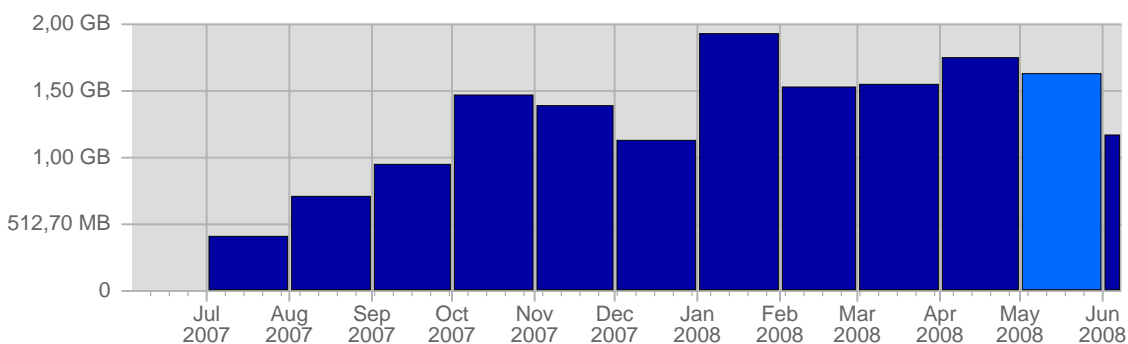

Bandwidth

Date	Total Bandwidth	Average Bandwidth Historically	Change	Percent of Total Bandwidth
Thu May 1st, 2008	34,23 MB	44,00 MB	+34,23 MB ▲	2,06%
Fri May 2nd, 2008	47,60 MB	41,06 MB	+47,60 MB ▲	2,86%
Sat May 3rd, 2008	38,81 MB	39,83 MB	+38,81 MB ▲	2,33%
Sun May 4th, 2008	28,45 MB	34,62 MB	+3,93 MB ▲	1,71%
Mon May 5th, 2008	53,66 MB	49,69 MB	-4,60 MB ▼	3,23%
Tue May 6th, 2008	36,45 MB	53,34 MB	-17,10 MB ▼	2,19%
Wed May 7th, 2008	53,26 MB	51,81 MB	+8,01 MB ▲	3,20%
Thu May 8th, 2008	48,96 MB	44,00 MB	+14,73 MB ▲	2,94%
Fri May 9th, 2008	44,98 MB	41,06 MB	-2,62 MB ▼	2,71%
Sat May 10th, 2008	47,16 MB	39,83 MB	+8,35 MB ▲	2,84%
Sun May 11th, 2008	37,99 MB	34,62 MB	+9,54 MB ▲	2,29%
Mon May 12th, 2008	36,43 MB	49,69 MB	-17,22 MB ▼	2,19%
Tue May 13th, 2008	47,57 MB	53,34 MB	+11,13 MB ▲	2,86%
Wed May 14th, 2008	52,43 MB	51,81 MB	-854,90 KB ▼	3,15%
Thu May 15th, 2008	45,45 MB	44,00 MB	-3,51 MB ▼	2,73%
Fri May 16th, 2008	53,94 MB	41,06 MB	+8,96 MB ▲	3,24%
Sat May 17th, 2008	43,55 MB	39,83 MB	-3,61 MB ▼	2,62%
Sun May 18th, 2008	82,66 MB	34,62 MB	+44,67 MB ▲	4,97%

Continued on Page 8 ...