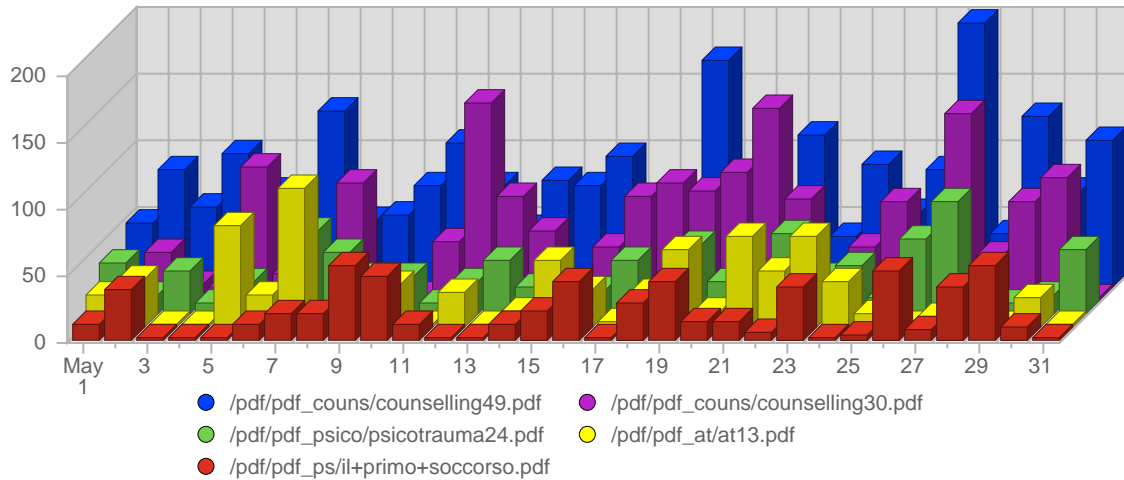

Media & Downloads

#	File	Total Downloads	Average Downloads Historically	Change	Percent of Downloads
1.	/pdf/pdf_couns/counselling49.pdf	2,540	1,195,00	+1,811 ▲	16,33%
2.	/pdf/pdf_couns/counselling30.pdf	1,709	447,91	+1,339 ▲	10,99%
3.	/pdf/pdf_psico/psicotrauma24.pdf	894	653,64	+58 ▲	5,75%
4.	/pdf/pdf_at/at13.pdf	785	561,55	+119 ▲	5,05%
5.	/pdf/pdf_ps/il+primo+soccorso.pdf	610	252,55	-192 ▼	3,92%
6.	/pdf/pdf_psico/psicotrauma8.pdf	397	325,90	+18 ▲	2,55%
7.	/pdf/pdf_psico/psicotrauma104.pdf	395	304,18	+32 ▲	2,54%
8.	/pdf/pdf_formaz/counselling_uniinf_2006.pdf	267	144,80	+6 ▲	1,72%
9.	/pdf/pdf_couns/counselling24.pdf	237	97,82	+106 ▲	1,52%
10.	/pdf/pdf_couns/counselling12.pdf	218	146,64	+32 ▲	1,40%
11.	/pdf/pdf_formaz/esperienze_cri_2005.pdf	175	157,90	-32 ▼	1,13%
12.	/pdf/pdf_formaz/counselling_pacs_2005.pdf	173	196,10	-135 ▼	1,11%
13.	/pdf/pdf_formaz/counselling_correggio.pdf	165	164,90	-45 ▼	1,06%
14.	/pdf/pdf_psico/psicotrauma73.pdf	136	120,55	+4 ▲	0,88%
15.	/pdf/pdf_at/at8.pdf	123	68,18	+21 ▲	0,79%
16.	/pdf/pdf_formaz/psicotrauma_pacs_2005.pdf	120	69,67	-66 ▼	0,77%
17.	/pdf/pdf_psico/psicotrauma99.pdf	118	23,50	-26 ▼	0,76%
18.	/pdf/pdf_at/at11.pdf	117	46,46	+1 ▲	0,75%
19.	/pdf/pdf_couns/counselling43.pdf	117	53,55	-2 ▼	0,75%
20.	/pdf/pdf_psico/psicotrauma101.pdf	115	50,82	-29 ▼	0,74%
21.	/pdf/pdf_psico/psicotrauma139.pdf	103	51,50	+74 ▲	0,66%
22.	/pdf/pdf_at/at7.pdf	100	63,46	+9 ▲	0,64%
23.	/pdf/pdf_at/at2.pdf	96	42,36	+49 ▲	0,62%
24.	/pdf/curriculum.pdf	95	48,40	+20 ▲	0,61%
25.	/pdf/pdf_psico/psicotrauma60.pdf	92	86,30	-4 ▼	0,59%
		15,551	9,388	2,154