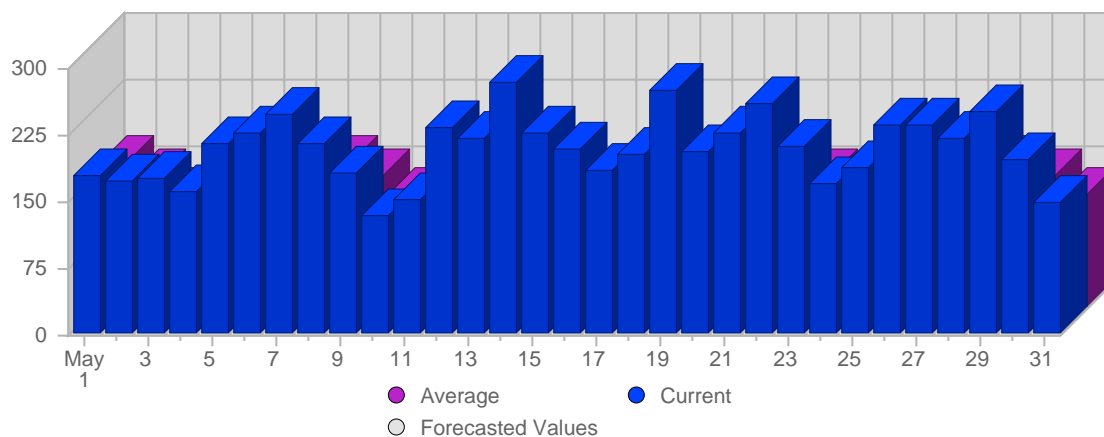

Report Description

Domain: counselling-care.it
 Report Description: Executive Summary Report for the month of May 2008
 Report Range: Month of May 2008
 Report Scope: Historical Data

Visits

Date	Total Visits	Average Visits Historically	Change	Percent of Total Visits
Thu May 1st, 2008	178	162,34	+178 ▲	2,79%
Fri May 2nd, 2008	172	146,49	+172 ▲	2,69%
Sat May 3rd, 2008	175	125,77	+175 ▲	2,74%
Sun May 4th, 2008	159	132,26	-32 ▼	2,49%
Mon May 5th, 2008	212	165,57	-36 ▼	3,32%
Tue May 6th, 2008	224	168,11	+4 ▲	3,51%
Wed May 7th, 2008	245	163,92	+29 ▲	3,84%
Thu May 8th, 2008	213	162,34	+35 ▲	3,34%
Fri May 9th, 2008	179	146,49	+7 ▲	2,80%

Continued on Page 2 ...

... continued from Page 1

Sat May 10th, 2008	131	125,77	-44 ▼	2,05%
Sun May 11th, 2008	150	132,26	-9 ▼	2,35%
Mon May 12th, 2008	230	165,57	+18 ▲	3,60%
Tue May 13th, 2008	218	168,11	-6 ▼	3,41%
Wed May 14th, 2008	282	163,92	+37 ▲	4,42%
Thu May 15th, 2008	224	162,34	+11 ▲	3,51%
Fri May 16th, 2008	207	146,49	+28 ▲	3,24%
Sat May 17th, 2008	183	125,77	+52 ▲	2,87%
Sun May 18th, 2008	201	132,26	+51 ▲	3,15%
Mon May 19th, 2008	272	165,57	+42 ▲	4,26%
Tue May 20th, 2008	205	168,11	-13 ▼	3,21%
Wed May 21st, 2008	226	163,92	-56 ▼	3,54%
Thu May 22nd, 2008	259	162,34	+35 ▲	4,06%
Fri May 23rd, 2008	209	146,49	+2 ▲	3,27%
Sat May 24th, 2008	168	125,77	-15 ▼	2,63%
Sun May 25th, 2008	186	132,26	-15 ▼	2,91%
Mon May 26th, 2008	234	165,57	-38 ▼	3,66%
Tue May 27th, 2008	235	168,11	+30 ▲	3,68%
Wed May 28th, 2008	220	163,92	-6 ▼	3,45%
Thu May 29th, 2008	249	162,34	-10 ▼	3,90%
Fri May 30th, 2008	195	146,49	-14 ▼	3,05%
Sat May 31st, 2008	146	125,77	-22 ▼	2,29%
	6,387	4,162	-243	