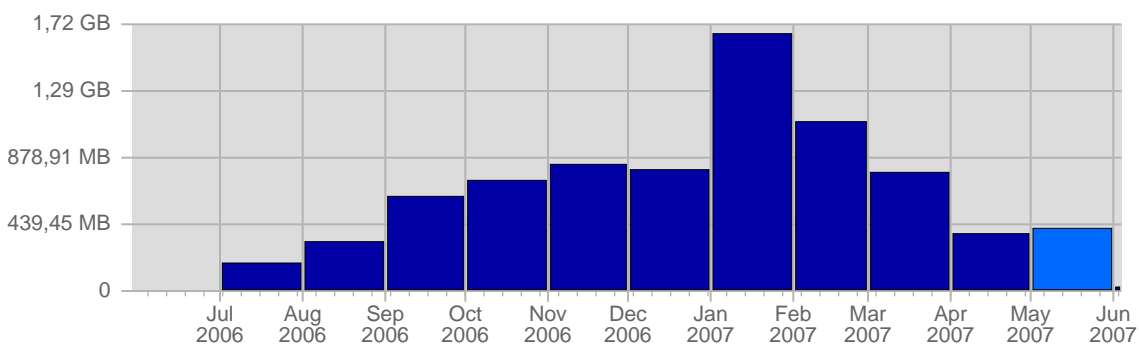

Bandwidth

Date	Total Bandwidth	Average Bandwidth Historically	Change	Percent of Total Bandwidth
Tue May 1st, 2007	13,98 MB	25,95 MB	+13,98 MB ▲	3,32%
Wed May 2nd, 2007	9,03 MB	16,35 MB	+9,03 MB ▲	2,15%
Thu May 3rd, 2007	10,81 MB	17,09 MB	+10,81 MB ▲	2,57%
Fri May 4th, 2007	14,95 MB	15,28 MB	+14,95 MB ▲	3,55%
Sat May 5th, 2007	15,06 MB	12,09 MB	+15,06 MB ▲	3,58%
Sun May 6th, 2007	6,86 MB	12,97 MB	+1,10 MB ▲	1,63%
Mon May 7th, 2007	24,44 MB	18,16 MB	+6,23 MB ▲	5,81%
Tue May 8th, 2007	6,24 MB	25,95 MB	-7,73 MB ▼	1,48%
Wed May 9th, 2007	9,99 MB	16,35 MB	+981,60 KB ▲	2,37%
Thu May 10th, 2007	12,92 MB	17,09 MB	+2,11 MB ▲	3,07%
Fri May 11th, 2007	12,78 MB	15,28 MB	-2,18 MB ▼	3,04%
Sat May 12th, 2007	10,94 MB	12,09 MB	-4,11 MB ▼	2,60%
Sun May 13th, 2007	8,00 MB	12,97 MB	+1,15 MB ▲	1,90%
Mon May 14th, 2007	14,98 MB	18,16 MB	-9,45 MB ▼	3,56%
Tue May 15th, 2007	11,84 MB	25,95 MB	+5,60 MB ▲	2,82%
Wed May 16th, 2007	16,50 MB	16,35 MB	+6,51 MB ▲	3,92%
Thu May 17th, 2007	8,99 MB	17,09 MB	-3,93 MB ▼	2,14%
Fri May 18th, 2007	10,71 MB	15,28 MB	-2,06 MB ▼	2,55%

Continued on Page 8 ...