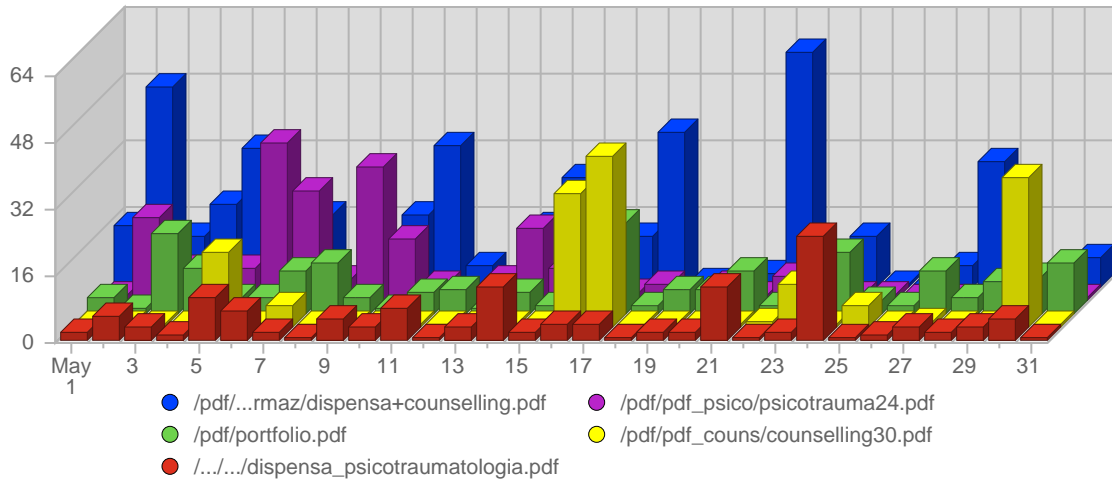

Media & Downloads

#	File	Total Downloads	Average Downloads Historically	Change	Percent of Downloads
1.	/pdf/pdf_formaz/dispensa+counselling.pdf	436	351,72	-276 ▼	14,14%
2.	/pdf/pdf_psico/psicotrauma24.pdf	221	88,83	+69 ▲	7,17%
3.	/pdf/portfolio.pdf	212	116,83	+20 ▲	6,87%
4.	/pdf/pdf_couns/counselling30.pdf	149	254,53	+130 ▲	4,83%
5.	/pdf/...maz/dispensa_psicotraumatologia.pdf	131	63,44	-13 ▼	4,25%
6.	/pdf/pdf_formaz/esperienze_cri_2005.pdf	113	62,82	+75 ▲	3,66%
7.	/convegno/vf+debor+infantino.ppt	88	34,20	+47 ▲	2,85%
8.	/pdf/pdf_formaz/pragmatica.pdf	81	165,80	-42 ▼	2,63%
9.	/pdf/pdf_psico/psicotrauma73.pdf	54	28,39	+25 ▲	1,75%
10.	/pdf/pdf_formaz/psicotrauma_cri_2004.pdf	51	28,35	-11 ▼	1,65%
11.	/pdf/pdf_psico/psicotrauma48.pdf	47	35,12	-16 ▼	1,52%
12.	/pdf/pdf_psico/psicotrauma8.pdf	44	28,77	+31 ▲	1,43%
13.	/pdf/pdf_formaz/relazione2005.pdf	42	25,61	+21 ▲	1,36%
14.	/pdf/pdf_couns/counselling40.pdf	42	96,14	+25 ▲	1,36%
15.	/pdf/pdf_couns/counselling36.pdf	41	25,75	+34 ▲	1,33%
16.	/pdf/pdf_psico/psicotrauma86.pdf	35	30,00	-30 ▼	1,14%
17.	/pdf/pdf_psico/psicotrauma57.pdf	33	91,82	-172 ▼	1,07%
18.	/pdf/pdf_formaz/counselling_deu_2006.pdf	30	28,43	+23 ▲	0,97%
19.	/pdf/pdf_ps/pbls_laici.pdf	29	53,00	+26 ▲	0,94%
20.	/pdf/pdf_couns/counselling25.pdf	28	16,31	-4 ▼	0,91%
21.	/pdf/pdf_couns/counselling24.pdf	26	38,71	+17 ▲	0,84%
22.	/pdf/pdf_psico/psicotrauma58.pdf	25	93,69	-41 ▼	0,81%
23.	/pdf/pdf_at/at13.pdf	25	1,50	+22 ▲	0,81%
24.	/pdf/pdf_couns/counselling11.pdf	24	13,94	+19 ▲	0,78%
25.	/pdf/pdf_psico/psicotrauma60.pdf	23	30,87	+22 ▲	0,75%
		3,084	3,496	-333