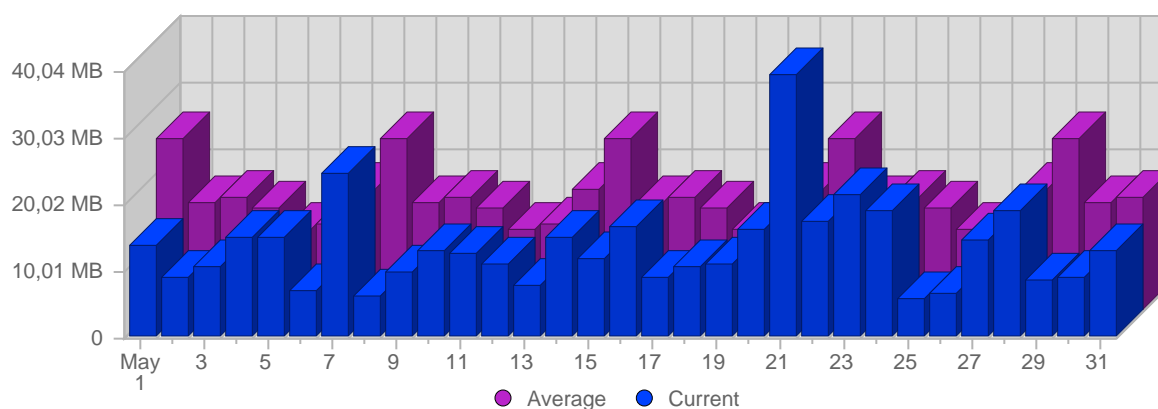

Hits

Date	Total Hits	Average Hits Historically	Change	Percent of Total Hits
Tue May 1st, 2007	596	989,10	+596 ▲	3,97%
Wed May 2nd, 2007	675	577,44	+675 ▲	4,49%
Thu May 3rd, 2007	568	501,08	+568 ▲	3,78%
Fri May 4th, 2007	633	432,77	+633 ▲	4,21%
Sat May 5th, 2007	502	454,31	+502 ▲	3,34%
Sun May 6th, 2007	292	417,74	-183 ▼	1,94%
Mon May 7th, 2007	681	655,15	+311 ▲	4,53%
Tue May 8th, 2007	256	989,10	-340 ▼	1,70%
Wed May 9th, 2007	519	577,44	-156 ▼	3,45%
Thu May 10th, 2007	411	501,08	-157 ▼	2,74%
Fri May 11th, 2007	453	432,77	-180 ▼	3,02%
Sat May 12th, 2007	383	454,31	-119 ▼	2,55%
Sun May 13th, 2007	409	417,74	+117 ▲	2,72%
Mon May 14th, 2007	577	655,15	-104 ▼	3,84%
Tue May 15th, 2007	476	989,10	+220 ▲	3,17%
Wed May 16th, 2007	499	577,44	-20 ▼	3,32%
Thu May 17th, 2007	508	501,08	+97 ▲	3,38%
Fri May 18th, 2007	484	432,77	+31 ▲	3,22%

Bandwidth

Date	Total Bandwidth	Average Bandwidth Historically	Change	Percent of Total Bandwidth
Tue May 1st, 2007	13,98 MB	25,95 MB	+13,98 MB ▲	3,32%
Wed May 2nd, 2007	9,03 MB	16,35 MB	+9,03 MB ▲	2,15%
Thu May 3rd, 2007	10,81 MB	17,09 MB	+10,81 MB ▲	2,57%
Fri May 4th, 2007	14,95 MB	15,28 MB	+14,95 MB ▲	3,55%
Sat May 5th, 2007	15,06 MB	12,09 MB	+15,06 MB ▲	3,58%
Sun May 6th, 2007	6,86 MB	12,97 MB	+1,10 MB ▲	1,63%
Mon May 7th, 2007	24,44 MB	18,16 MB	+6,23 MB ▲	5,81%
Tue May 8th, 2007	6,24 MB	25,95 MB	-7,73 MB ▼	1,48%
Wed May 9th, 2007	9,99 MB	16,35 MB	+981,60 KB ▲	2,37%
Thu May 10th, 2007	12,92 MB	17,09 MB	+2,11 MB ▲	3,07%
Fri May 11th, 2007	12,78 MB	15,28 MB	-2,18 MB ▼	3,04%
Sat May 12th, 2007	10,94 MB	12,09 MB	-4,11 MB ▼	2,60%
Sun May 13th, 2007	8,00 MB	12,97 MB	+1,15 MB ▲	1,90%
Mon May 14th, 2007	14,98 MB	18,16 MB	-9,45 MB ▼	3,56%
Tue May 15th, 2007	11,84 MB	25,95 MB	+5,60 MB ▲	2,82%
Wed May 16th, 2007	16,50 MB	16,35 MB	+6,51 MB ▲	3,92%
Thu May 17th, 2007	8,99 MB	17,09 MB	-3,93 MB ▼	2,14%
Fri May 18th, 2007	10,71 MB	15,28 MB	-2,06 MB ▼	2,55%