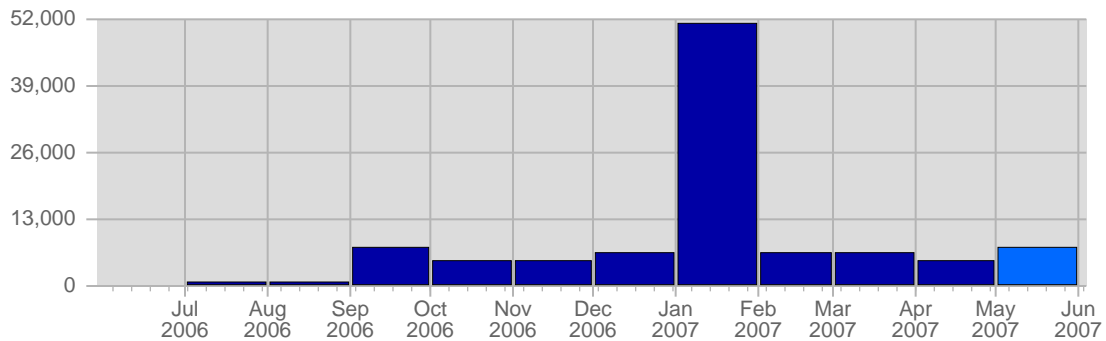

Report Description

Domain: counselling-care.it
 Report Description: Executive Summary Report for the month of May 2007
 Report Range: Month of May 2007
 Report Scope: Historical Data

Visits

Date	Total Visits	Average Visits Historically	Change	Percent of Total Visits
Tue May 1st, 2007	89	60,42	+89 ▲	3,42%
Wed May 2nd, 2007	109	58,30	+109 ▲	4,18%
Thu May 3rd, 2007	79	58,23	+79 ▲	3,03%
Fri May 4th, 2007	77	56,68	+77 ▲	2,96%
Sat May 5th, 2007	73	51,83	+73 ▲	2,80%
Sun May 6th, 2007	83	53,56	-10 ▼	3,19%
Mon May 7th, 2007	82	61,44	+9 ▲	3,15%
Tue May 8th, 2007	91	60,42	+2 ▲	3,49%
Wed May 9th, 2007	87	58,30	-22 ▼	3,34%

Page Views

Date	Total Page Views	Average Page Views Historically	Change	Percent of Total Page Views
Tue May 1st, 2007	251	582,71	+251 ▲	3,27%
Wed May 2nd, 2007	237	209,89	+237 ▲	3,09%
Thu May 3rd, 2007	178	113,24	+178 ▲	2,32%
Fri May 4th, 2007	231	107,32	+231 ▲	3,01%
Sat May 5th, 2007	247	104,26	+247 ▲	3,22%
Sun May 6th, 2007	134	122,60	-162 ▼	1,75%
Mon May 7th, 2007	191	145,86	+43 ▲	2,49%
Tue May 8th, 2007	151	582,71	-100 ▼	1,97%
Wed May 9th, 2007	201	209,89	-36 ▼	2,62%
Thu May 10th, 2007	224	113,24	+46 ▲	2,92%
Fri May 11th, 2007	270	107,32	+39 ▲	3,52%
Sat May 12th, 2007	258	104,26	+11 ▲	3,36%
Sun May 13th, 2007	296	122,60	+162 ▲	3,85%
Mon May 14th, 2007	342	145,86	+151 ▲	4,45%
Tue May 15th, 2007	264	582,71	+113 ▲	3,44%
Wed May 16th, 2007	270	209,89	+69 ▲	3,52%
Thu May 17th, 2007	340	113,24	+116 ▲	4,43%
Fri May 18th, 2007	329	107,32	+59 ▲	4,28%