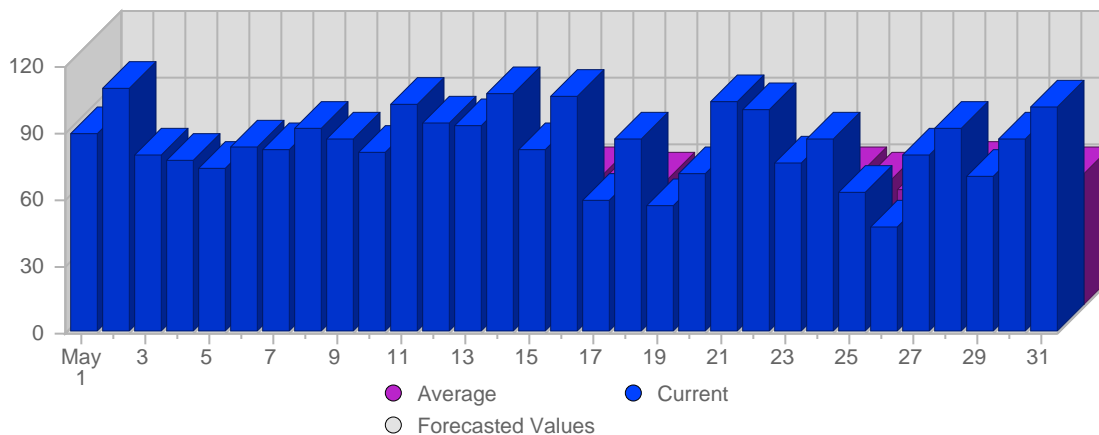

Report Description

Domain: counselling-care.it
 Report Description: Executive Summary Report for the month of May 2007
 Report Range: Month of May 2007
 Report Scope: Historical Data

Visits

Date	Total Visits	Average Visits Historically	Change	Percent of Total Visits
Tue May 1st, 2007	89	60,42	+89 ▲	3,42%
Wed May 2nd, 2007	109	58,30	+109 ▲	4,18%
Thu May 3rd, 2007	79	58,23	+79 ▲	3,03%
Fri May 4th, 2007	77	56,68	+77 ▲	2,96%
Sat May 5th, 2007	73	51,83	+73 ▲	2,80%
Sun May 6th, 2007	83	53,56	-10 ▼	3,19%
Mon May 7th, 2007	82	61,44	+9 ▲	3,15%
Tue May 8th, 2007	91	60,42	+2 ▲	3,49%
Wed May 9th, 2007	87	58,30	-22 ▼	3,34%

Continued on Page 2 ...

... continued from Page 1

Thu May 10th, 2007	80	58,23	+1 ▲	3,07%
Fri May 11th, 2007	102	56,68	+25 ▲	3,92%
Sat May 12th, 2007	94	51,83	+21 ▲	3,61%
Sun May 13th, 2007	92	53,56	+9 ▲	3,53%
Mon May 14th, 2007	107	61,44	+25 ▲	4,11%
Tue May 15th, 2007	81	60,42	-10 ▼	3,11%
Wed May 16th, 2007	106	58,30	+19 ▲	4,07%
Thu May 17th, 2007	59	58,23	-21 ▼	2,27%
Fri May 18th, 2007	86	56,68	-16 ▼	3,30%
Sat May 19th, 2007	56	51,83	-38 ▼	2,15%
Sun May 20th, 2007	71	53,56	-21 ▼	2,73%
Mon May 21st, 2007	103	61,44	-4 ▼	3,95%
Tue May 22nd, 2007	100	60,42	+19 ▲	3,84%
Wed May 23rd, 2007	76	58,30	-30 ▼	2,92%
Thu May 24th, 2007	86	58,23	+27 ▲	3,30%
Fri May 25th, 2007	62	56,68	-24 ▼	2,38%
Sat May 26th, 2007	47	51,83	-9 ▼	1,80%
Sun May 27th, 2007	79	53,56	+8 ▲	3,03%
Mon May 28th, 2007	91	61,44	-12 ▼	3,49%
Tue May 29th, 2007	70	60,42	-30 ▼	2,69%
Wed May 30th, 2007	86	58,30	+10 ▲	3,30%
Thu May 31st, 2007	101	58,23	+15 ▲	3,88%
	2,605	1,778	176	