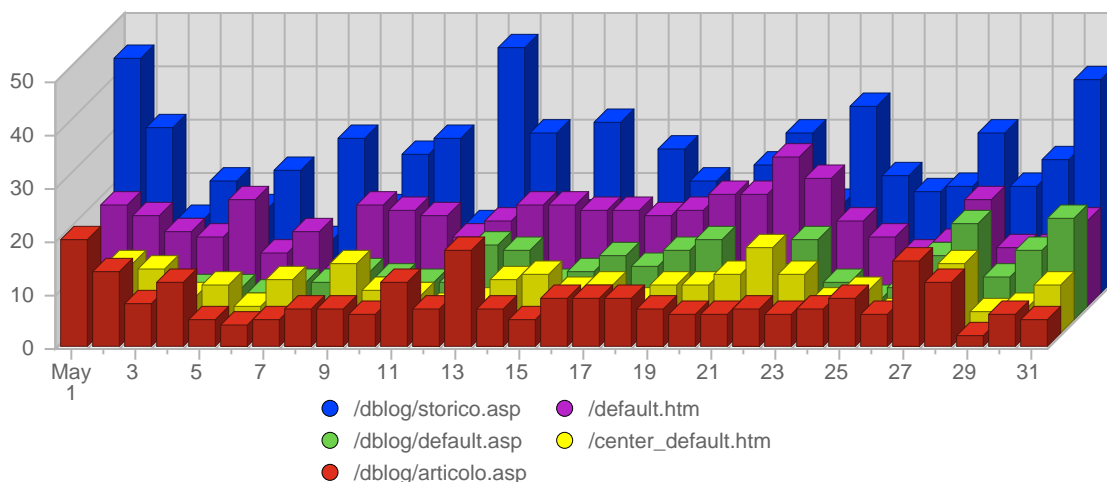

Pages

#	Title & Page	Total Page Views	Average Page Views Historically	Change	Percent of Page Views
1.	/dblog/storico.asp	750	1,327,67	-41 ▼	9,76%
2.	/default.htm	509	277,44	+179 ▲	6,63%
3.	/dblog/default.asp	282	1,439,89	+105 ▲	3,67%
4.	/center_default.htm	261	179,20	+91 ▲	3,40%
5.	/dblog/articolo.asp	259	962,00	+10 ▲	3,37%
6.	/top_default.htm	258	180,00	+70 ▲	3,36%
7.	/dblog/autori.asp	233	806,33	+72 ▲	3,03%
8.	/dblog/foto.asp	192	827,56	+80 ▲	2,50%
9.	/dblog/stampa.asp	161	127,33	+18 ▲	2,10%
10.	/counselling.htm	158	87,17	+53 ▲	2,06%
11.	/top_counselling.htm	154	101,60	+52 ▲	2,01%
12.	/docum_counselling.htm	151	63,67	+69 ▲	1,97%
13.	/center_counselling.htm	146	95,60	+44 ▲	1,90%
14.	/ticker1.swf	142	140,27	+32 ▲	1,85%
15.	/chisono.htm	130	73,89	+55 ▲	1,69%
16.	/psicotraumatologia.htm	127	79,61	+38 ▲	1,65%
17.	/center_psicotraumatologia.htm	125	89,60	+21 ▲	1,63%
18.	/convegnovf.htm	124	65,89	+68 ▲	1,61%
19.	/top_psicotraumatologia.htm	122	83,00	+35 ▲	1,59%
20.	/biblio_counselling.htm	119	41,44	+31 ▲	1,55%
21.	/formazione.htm	119	67,00	+42 ▲	1,55%
22.	/formaz_counselling.htm	105	30,72	+45 ▲	1,37%
23.	/docum_psico.htm	100	66,39	+11 ▲	1,30%
24.	/convegnovf/foto/index.htm	97	34,80	+60 ▲	1,26%
25.	/docum_at.htm	96	47,33	+50 ▲	1,25%
		7,681	5,488	2,647