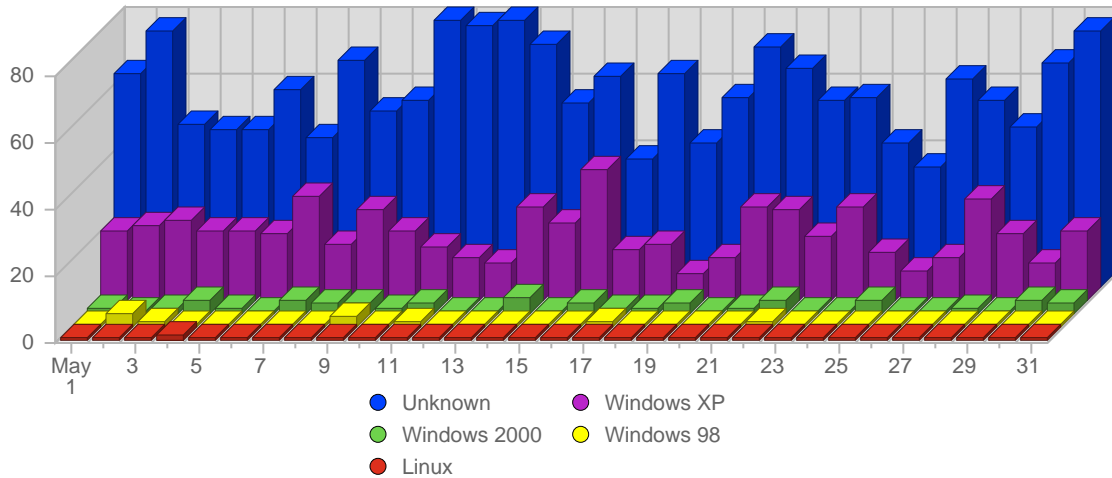

Browser Operating Systems

#	Icon	Operating System	Total Visits	Average Visits Historically	Change	Percent of Visits
1.		Unknown	1,836	985.00	+67 ▲	70,48%
2.		Windows XP	628	556,72	+127 ▲	24,11%
3.		Windows 2000	65	87,33	-22 ▼	2,50%
4.		Windows 98	26	22,35	+12 ▲	1,00%
5.		Linux	17	11,59	+9 ▲	0,65%
6.		Windows ME	10	10,13	-2 ▼	0,38%
7.		Windows NT	8	9,18	-10 ▼	0,31%
8.		Macintosh OS X	8	8,06	-1 ▼	0,31%
9.		Windows 2003	3	4,33	+1 ▲	0,12%
10.		Macintosh	3	5,80	-1 ▼	0,12%
11.		Macintosh PPC	1	3.00	0 ▬	0,04%
			2,605	1,711	176