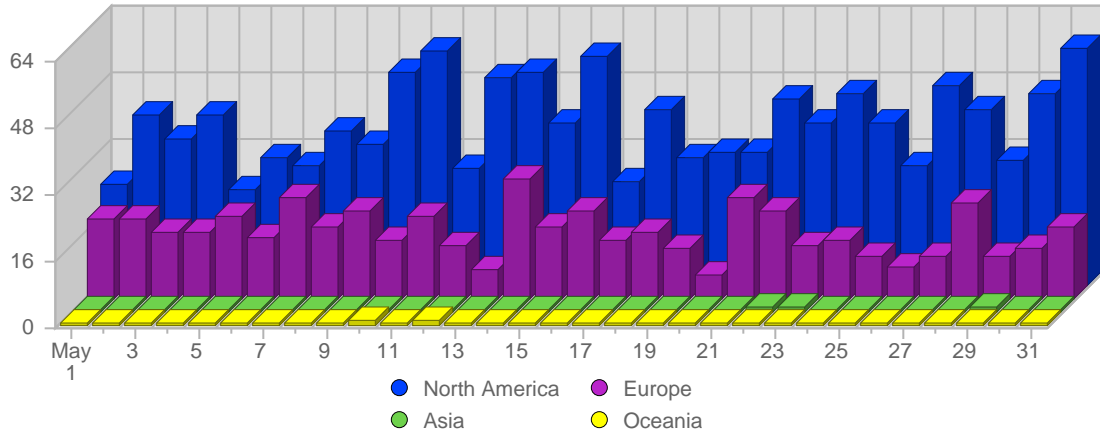

Search Engines

#	Logo	Search Engine	Total Visits Referred	Average Visits Historically	Change	Percent of Visits
1.		Google	413	363,17	+123 ▲	96,05%
2.		MSN	9	9,75	+5 ▲	2,09%
3.		Yahoo	5	6,06	0 ▬	1,16%
4.		AltaVista	2	2.00	0 ▬	0,47%
5.		Lycos	1	-	+1 ▲	0,23%
			430	379	128	

Continent Breakdown

#	Continent	Total Visits	Average Visits Historically	Change	Percent of Visits
1.	North America	1,208	680,15	+106 ▲	70,60%
2.	Europe	498	683,15	+60 ▲	29,11%
3.	Asia	3	6,82	0 ▬	0,18%
4.	Oceania	2	1.00	+2 ▲	0,12%
		1,711	1,369	168	