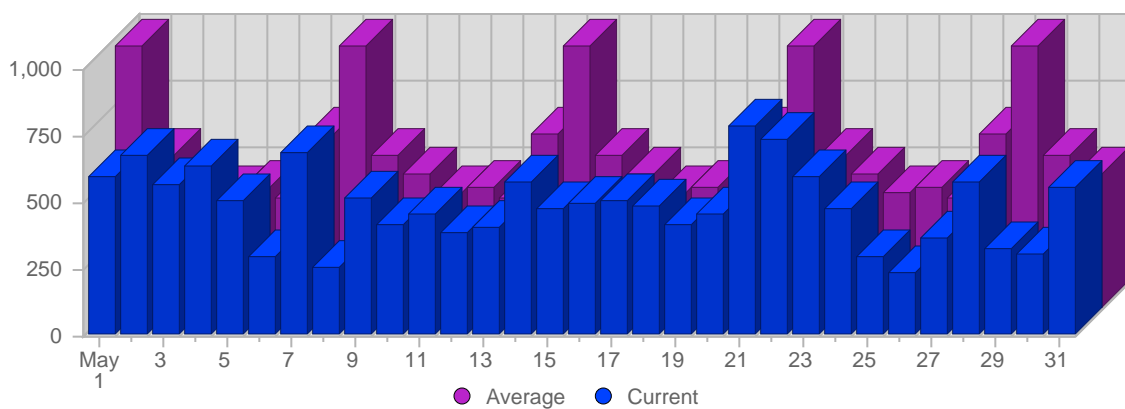

Hits

Date	Total Hits	Average Hits Historically	Change	Percent of Total Hits
Tue May 1st, 2007	596	989,10	+596 ▲	3,97%
Wed May 2nd, 2007	675	577,44	+675 ▲	4,49%
Thu May 3rd, 2007	568	501,08	+568 ▲	3,78%
Fri May 4th, 2007	633	432,77	+633 ▲	4,21%
Sat May 5th, 2007	502	454,31	+502 ▲	3,34%
Sun May 6th, 2007	292	417,74	-183 ▼	1,94%
Mon May 7th, 2007	681	655,15	+311 ▲	4,53%
Tue May 8th, 2007	256	989,10	-340 ▼	1,70%
Wed May 9th, 2007	519	577,44	-156 ▼	3,45%
Thu May 10th, 2007	411	501,08	-157 ▼	2,74%
Fri May 11th, 2007	453	432,77	-180 ▼	3,02%
Sat May 12th, 2007	383	454,31	-119 ▼	2,55%
Sun May 13th, 2007	409	417,74	+117 ▲	2,72%
Mon May 14th, 2007	577	655,15	-104 ▼	3,84%
Tue May 15th, 2007	476	989,10	+220 ▲	3,17%
Wed May 16th, 2007	499	577,44	-20 ▼	3,32%
Thu May 17th, 2007	508	501,08	+97 ▲	3,38%
Fri May 18th, 2007	484	432,77	+31 ▲	3,22%

Continued on Page 6 ...