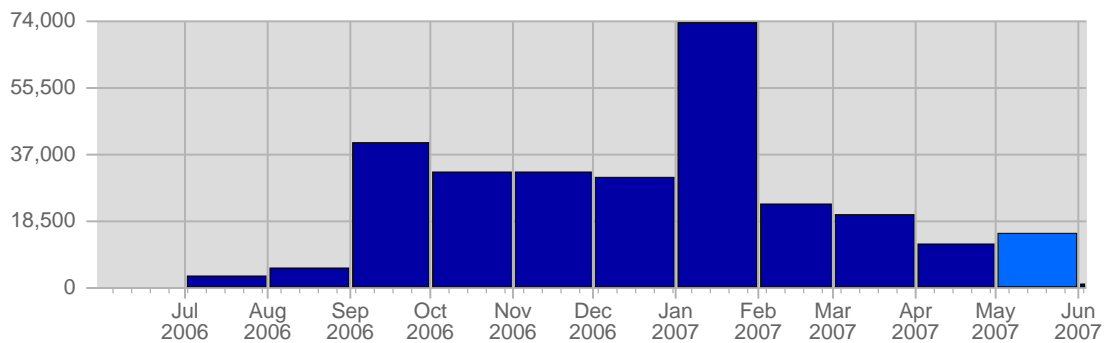

Page Views

Date	Total Page Views	Average Page Views Historically	Change	Percent of Total Page Views
Tue May 1st, 2007	251	582,71	+251 ▲	3,27%
Wed May 2nd, 2007	237	209,89	+237 ▲	3,09%
Thu May 3rd, 2007	178	113,24	+178 ▲	2,32%
Fri May 4th, 2007	231	107,32	+231 ▲	3,01%
Sat May 5th, 2007	247	104,26	+247 ▲	3,22%
Sun May 6th, 2007	134	122,60	-162 ▼	1,75%
Mon May 7th, 2007	191	145,86	+43 ▲	2,49%
Tue May 8th, 2007	151	582,71	-100 ▼	1,97%
Wed May 9th, 2007	201	209,89	-36 ▼	2,62%
Thu May 10th, 2007	224	113,24	+46 ▲	2,92%
Fri May 11th, 2007	270	107,32	+39 ▲	3,52%
Sat May 12th, 2007	258	104,26	+11 ▲	3,36%
Sun May 13th, 2007	296	122,60	+162 ▲	3,85%
Mon May 14th, 2007	342	145,86	+151 ▲	4,45%
Tue May 15th, 2007	264	582,71	+113 ▲	3,44%
Wed May 16th, 2007	270	209,89	+69 ▲	3,52%
Thu May 17th, 2007	340	113,24	+116 ▲	4,43%
Fri May 18th, 2007	329	107,32	+59 ▲	4,28%

Hits

Date	Total Hits	Average Hits Historically	Change	Percent of Total Hits
Tue May 1st, 2007	596	989,10	+596 ▲	3,97%
Wed May 2nd, 2007	675	577,44	+675 ▲	4,49%
Thu May 3rd, 2007	568	501,08	+568 ▲	3,78%
Fri May 4th, 2007	633	432,77	+633 ▲	4,21%
Sat May 5th, 2007	502	454,31	+502 ▲	3,34%
Sun May 6th, 2007	292	417,74	-183 ▼	1,94%
Mon May 7th, 2007	681	655,15	+311 ▲	4,53%
Tue May 8th, 2007	256	989,10	-340 ▼	1,70%
Wed May 9th, 2007	519	577,44	-156 ▼	3,45%
Thu May 10th, 2007	411	501,08	-157 ▼	2,74%
Fri May 11th, 2007	453	432,77	-180 ▼	3,02%
Sat May 12th, 2007	383	454,31	-119 ▼	2,55%
Sun May 13th, 2007	409	417,74	+117 ▲	2,72%
Mon May 14th, 2007	577	655,15	-104 ▼	3,84%
Tue May 15th, 2007	476	989,10	+220 ▲	3,17%
Wed May 16th, 2007	499	577,44	-20 ▼	3,32%
Thu May 17th, 2007	508	501,08	+97 ▲	3,38%
Fri May 18th, 2007	484	432,77	+31 ▲	3,22%