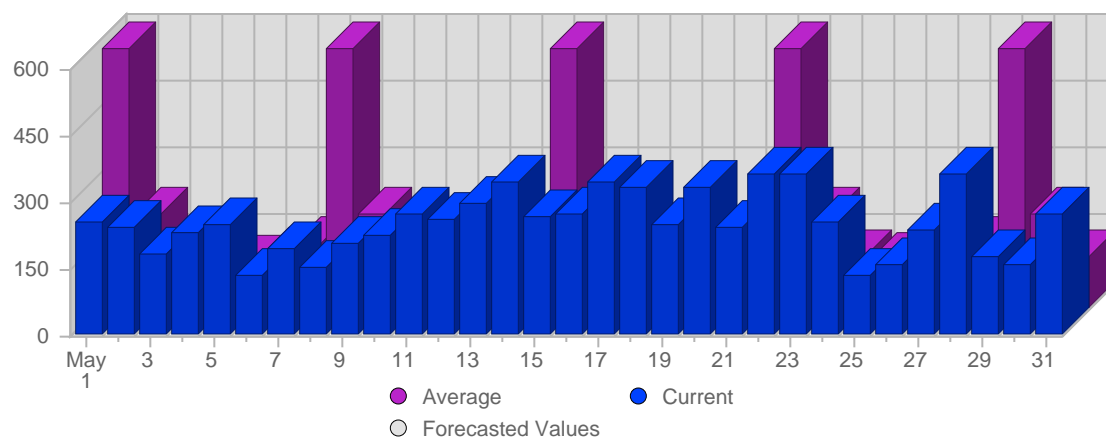

Page Views

Date	Total Page Views	Average Page Views Historically	Change	Percent of Total Page Views
Tue May 1st, 2007	251	582,71	+251 ▲	3,27%
Wed May 2nd, 2007	237	209,89	+237 ▲	3,09%
Thu May 3rd, 2007	178	113,24	+178 ▲	2,32%
Fri May 4th, 2007	231	107,32	+231 ▲	3,01%
Sat May 5th, 2007	247	104,26	+247 ▲	3,22%
Sun May 6th, 2007	134	122,60	-162 ▼	1,75%
Mon May 7th, 2007	191	145,86	+43 ▲	2,49%
Tue May 8th, 2007	151	582,71	-100 ▼	1,97%
Wed May 9th, 2007	201	209,89	-36 ▼	2,62%
Thu May 10th, 2007	224	113,24	+46 ▲	2,92%
Fri May 11th, 2007	270	107,32	+39 ▲	3,52%
Sat May 12th, 2007	258	104,26	+11 ▲	3,36%
Sun May 13th, 2007	296	122,60	+162 ▲	3,85%
Mon May 14th, 2007	342	145,86	+151 ▲	4,45%
Tue May 15th, 2007	264	582,71	+113 ▲	3,44%
Wed May 16th, 2007	270	209,89	+69 ▲	3,52%
Thu May 17th, 2007	340	113,24	+116 ▲	4,43%
Fri May 18th, 2007	329	107,32	+59 ▲	4,28%

Continued on Page 4 ...