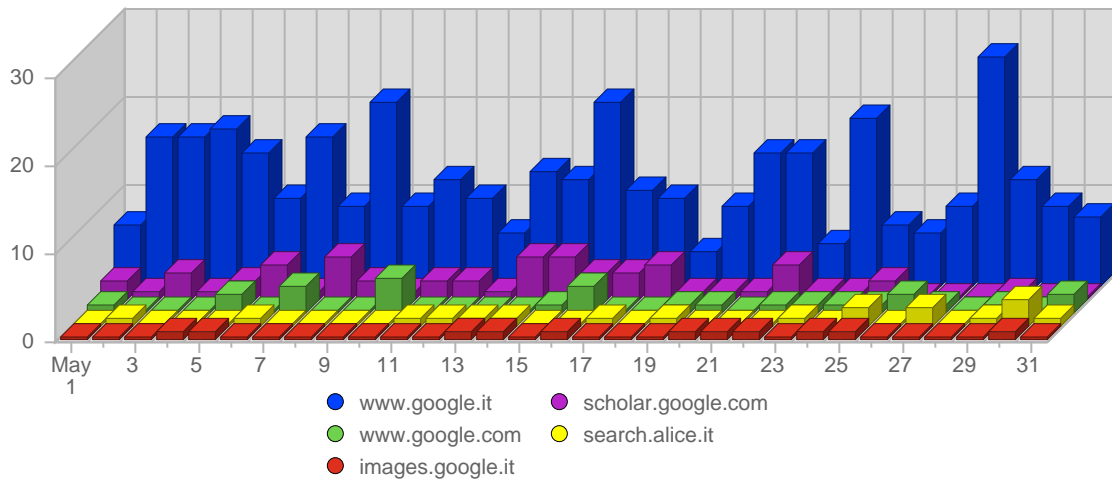

Referring Domains

#	Site Domain	Total Visits Referred	Average Visits Historically	Change	Percent of Visits
1.	www.google.it	379	334,17	+109 ▲	68,29%
2.	scholar.google.com	59	34,83	-24 ▼	10,63%
3.	www.google.com	26	28,80	+6 ▲	4,69%
4.	search.alice.it	18	83,13	+8 ▲	3,24%
5.	images.google.it	11	5,00	+1 ▲	1,98%
6.	search.msn.it	9	8,13	+5 ▲	1,62%
7.	digilander.libero.it	6	5,40	-3 ▼	1,08%
8.	search.live.com	5	2,33	+2 ▲	0,90%
9.	www.municipio.re.it	5	6,38	+1 ▲	0,90%
10.	it.search.yahoo.com	5	5,25	0 ▬	0,90%
11.	www.google.ch	4	4,20	+2 ▲	0,72%
12.	blog.aruba.it	3	1,40	+2 ▲	0,54%
13.	www.google.es	2	1,29	+2 ▲	0,36%
14.	www.altavista.com	2	1,33	+2 ▲	0,36%
15.	www.google.com.br	2	1,25	+2 ▲	0,36%
16.	216.239.59.104	2	-	+2 ▲	0,36%
17.	www.vaivale.com	2	1,33	0 ▬	0,36%
18.	www.ricercalink.it	2	1,33	0 ▬	0,36%
19.	www.google.pl	1	0,50	+1 ▲	0,18%
20.	system.atago.pl	1	-	0 ▬	0,18%
21.	search.bearshare.com	1	-	+1 ▲	0,18%
22.	www.google.cl	1	-	+1 ▲	0,18%
23.	www.google.com.do	1	-	+1 ▲	0,18%
24.	cerca.lycos.it	1	-	+1 ▲	0,18%
25.	ww.google.it	1	1,00	+1 ▲	0,18%
		555	443	110