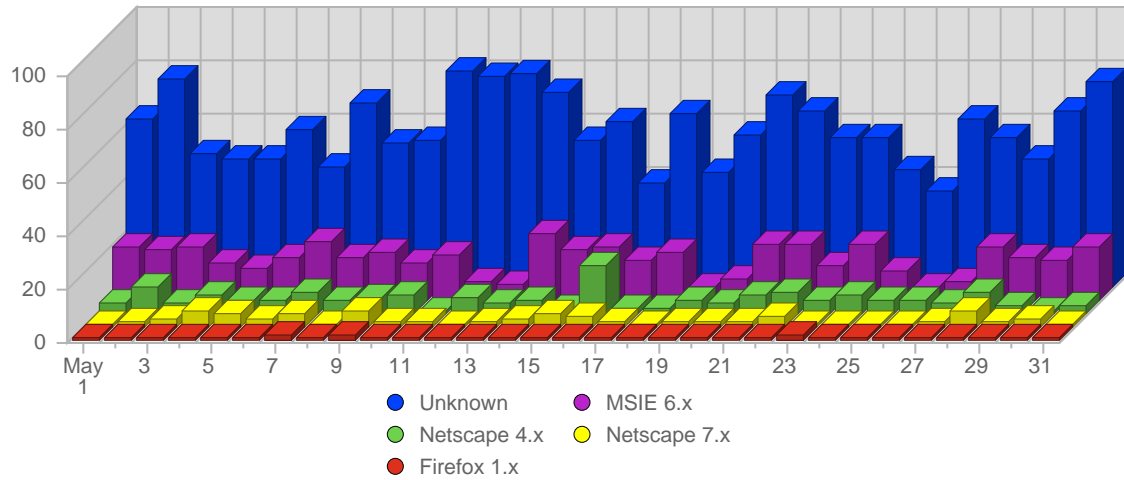

Browser Types

#	Icon	Browser Type	Total Visits	Average Visits Historically	Change	Percent of Visits
1.		Unknown	1,843	985,72	+75 ▲	70,75%
2.		MSIE 6.x	481	517,22	+70 ▲	18,47%
3.		Netscape 4.x	165	153,00	+26 ▲	6,33%
4.		Netscape 7.x	78	44,53	+14 ▲	2,99%
5.		Firefox 1.x	14	38,61	-4 ▼	0,54%
6.		MSIE 5.0x	9	18,24	-6 ▼	0,35%
7.		Opera 3.x	6	3,31	+2 ▲	0,23%
8.		Netscape 2.x	5	11,86	+2 ▲	0,19%
9.		MSIE 5.5	4	6,81	+1 ▲	0,15%
			2,605	1,710	176