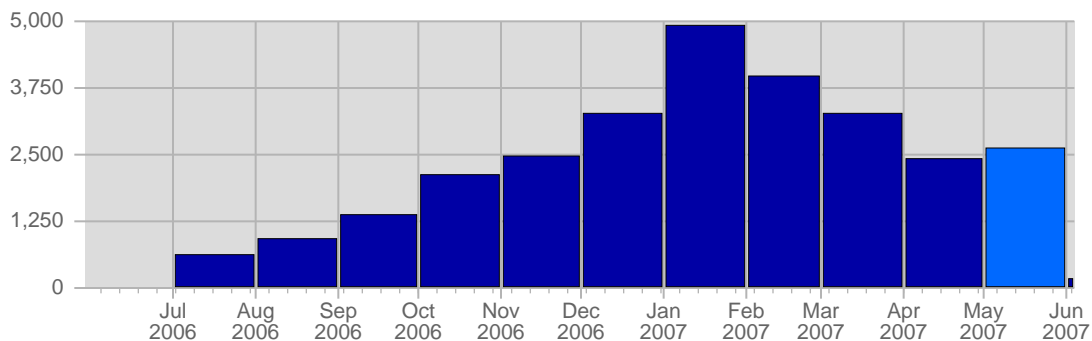

Report Description

Domain: counselling-care.it
 Report Description: Executive Summary Report for the month of May 2007
 Report Range: Month of May 2007
 Report Scope: Historical Data

Visits

Date	Total Visits	Average Visits Historically	Change	Percent of Total Visits
Tue May 1st, 2007	89	60,42	+89 ▲	3,42%
Wed May 2nd, 2007	109	58,30	+109 ▲	4,18%
Thu May 3rd, 2007	79	58,23	+79 ▲	3,03%
Fri May 4th, 2007	77	56,68	+77 ▲	2,96%
Sat May 5th, 2007	73	51,83	+73 ▲	2,80%
Sun May 6th, 2007	83	53,56	-10 ▼	3,19%
Mon May 7th, 2007	82	61,44	+9 ▲	3,15%
Tue May 8th, 2007	91	60,42	+2 ▲	3,49%
Wed May 9th, 2007	87	58,30	-22 ▼	3,34%

Page Views

Date	Total Page Views	Average Page Views Historically	Change	Percent of Total Page Views
Tue May 1st, 2007	251	582,71	+251 ▲	3,27%
Wed May 2nd, 2007	237	209,89	+237 ▲	3,09%
Thu May 3rd, 2007	178	113,24	+178 ▲	2,32%
Fri May 4th, 2007	231	107,32	+231 ▲	3,01%
Sat May 5th, 2007	247	104,26	+247 ▲	3,22%
Sun May 6th, 2007	134	122,60	-162 ▼	1,75%
Mon May 7th, 2007	191	145,86	+43 ▲	2,49%
Tue May 8th, 2007	151	582,71	-100 ▼	1,97%
Wed May 9th, 2007	201	209,89	-36 ▼	2,62%
Thu May 10th, 2007	224	113,24	+46 ▲	2,92%
Fri May 11th, 2007	270	107,32	+39 ▲	3,52%
Sat May 12th, 2007	258	104,26	+11 ▲	3,36%
Sun May 13th, 2007	296	122,60	+162 ▲	3,85%
Mon May 14th, 2007	342	145,86	+151 ▲	4,45%
Tue May 15th, 2007	264	582,71	+113 ▲	3,44%
Wed May 16th, 2007	270	209,89	+69 ▲	3,52%
Thu May 17th, 2007	340	113,24	+116 ▲	4,43%
Fri May 18th, 2007	329	107,32	+59 ▲	4,28%