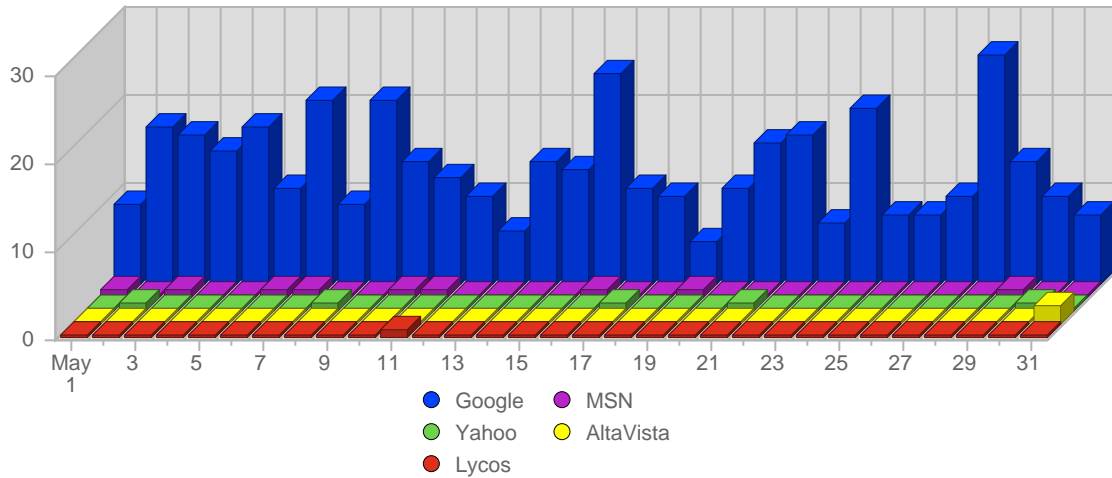

Browser Types

#	Icon	Browser Type	Total Visits	Average Visits Historically	Change	Percent of Visits
1.		Unknown	1,843	985,72	+75 ▲	70,75%
2.		MSIE 6.x	481	517,22	+70 ▲	18,47%
3.		Netscape 4.x	165	153,00	+26 ▲	6,33%
4.		Netscape 7.x	78	44,53	+14 ▲	2,99%
5.		Firefox 1.x	14	38,61	-4 ▼	0,54%
6.		MSIE 5.0x	9	18,24	-6 ▼	0,35%
7.		Opera 3.x	6	3,31	+2 ▲	0,23%
8.		Netscape 2.x	5	11,86	+2 ▲	0,19%
9.		MSIE 5.5	4	6,81	+1 ▲	0,15%
			2,605	1,710	176	

Browser Operating Systems

#	Icon	Operating System	Total Visits	Average Visits Historically	Change	Percent of Visits
1.		Unknown	1,836	985.00	+67 ▲	70,48%
2.		Windows XP	628	556,72	+127 ▲	24,11%
3.		Windows 2000	65	87,33	-22 ▼	2,50%
4.		Windows 98	26	22,35	+12 ▲	1,00%
5.		Linux	17	11,59	+9 ▲	0,65%
6.		Windows ME	10	10,13	-2 ▼	0,38%
7.		Windows NT	8	9,18	-10 ▼	0,31%
8.		Macintosh OS X	8	8,06	-1 ▼	0,31%
9.		Windows 2003	3	4,33	+1 ▲	0,12%
10.		Macintosh	3	5,80	-1 ▼	0,12%
11.		Macintosh PPC	1	3.00	0 ▬	0,04%
			2,605	1,711	176	

Search Engines

#	Logo	Search Engine	Total Visits Referred	Average Visits Historically	Change	Percent of Visits
1.		Google	413	363,17	+123 ▲	96,05%
2.		MSN	9	9,75	+5 ▲	2,09%
3.		Yahoo	5	6,06	0 ▬	1,16%
4.		AltaVista	2	2.00	0 ▬	0,47%
5.		Lycos	1	-	+1 ▲	0,23%
			430	379	128	