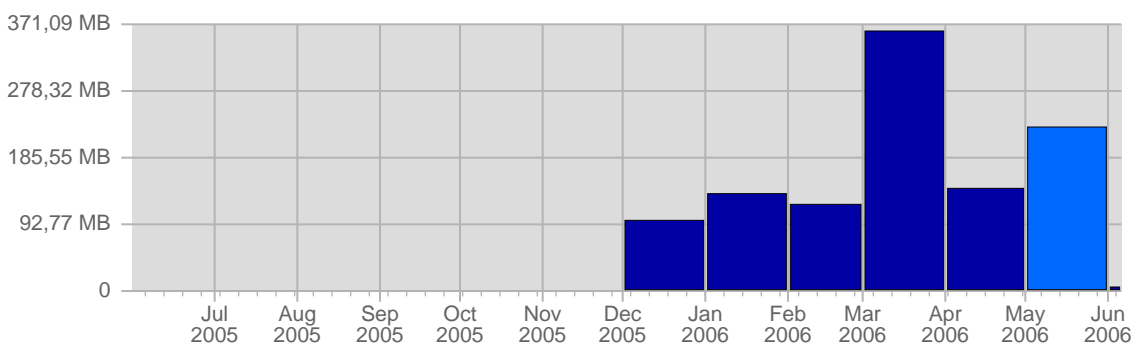

Bandwidth

Date	Total Bandwidth	Average Bandwidth Historically	Change	Percent of Total Bandwidth
Mon May 1st, 2006	2,31 MB	8,53 MB	+2,31 MB ▲	1,01%
Tue May 2nd, 2006	31,29 MB	8,47 MB	+31,29 MB ▲	13,63%
Wed May 3rd, 2006	1,69 MB	4,03 MB	+1,69 MB ▲	0,74%
Thu May 4th, 2006	7,06 MB	5,19 MB	+7,06 MB ▲	3,08%
Fri May 5th, 2006	1,53 MB	6,67 MB	+1,53 MB ▲	0,67%
Sat May 6th, 2006	6,95 MB	3,57 MB	+6,95 MB ▲	3,03%
Sun May 7th, 2006	4,42 MB	5,57 MB	-13,57 MB ▼	1,92%
Mon May 8th, 2006	7,92 MB	8,53 MB	+5,61 MB ▲	3,45%
Tue May 9th, 2006	41,80 MB	8,47 MB	+10,52 MB ▲	18,22%
Wed May 10th, 2006	14,19 MB	4,03 MB	+12,49 MB ▲	6,18%
Thu May 11th, 2006	4,80 MB	5,19 MB	-2,27 MB ▼	2,09%
Fri May 12th, 2006	5,13 MB	6,67 MB	+3,60 MB ▲	2,24%
Sat May 13th, 2006	5,92 MB	3,57 MB	-1,03 MB ▼	2,58%
Sun May 14th, 2006	5,36 MB	5,57 MB	+965,20 KB ▲	2,34%
Mon May 15th, 2006	7,10 MB	8,53 MB	-840,10 KB ▼	3,10%
Tue May 16th, 2006	8,09 MB	8,47 MB	-33,72 MB ▼	3,53%
Wed May 17th, 2006	1,44 MB	4,03 MB	-12,75 MB ▼	0,63%
Thu May 18th, 2006	5,10 MB	5,19 MB	+310,70 KB ▲	2,22%

Continued on Page 8 ...