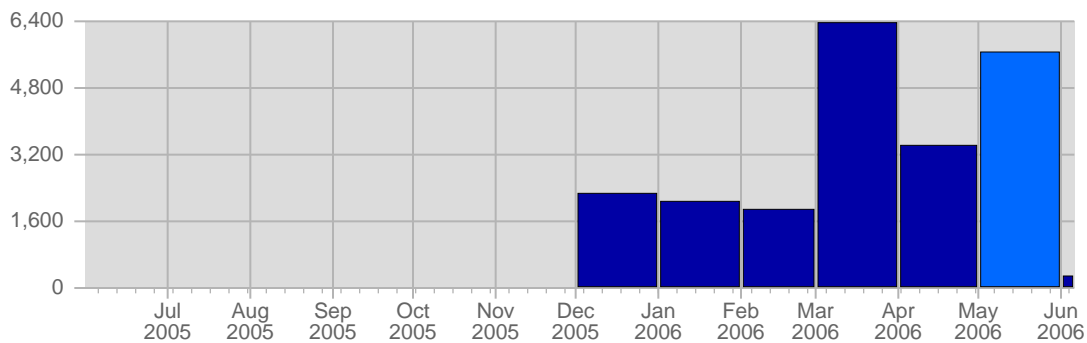

Page Views

Date	Total Page Views	Average Page Views Historically	Change	Percent of Total Page Views
Mon May 1st, 2006	5	31,96	+5 ▲	0,56%
Tue May 2nd, 2006	78	27,54	+78 ▲	8,70%
Wed May 3rd, 2006	22	22,46	+22 ▲	2,45%
Thu May 4th, 2006	14	22,31	+14 ▲	1,56%
Fri May 5th, 2006	24	24,42	+24 ▲	2,68%
Sat May 6th, 2006	29	19,65	+29 ▲	3,23%
Sun May 7th, 2006	32	23,50	-6 ▼	3,57%
Mon May 8th, 2006	55	31,96	+50 ▲	6,13%
Tue May 9th, 2006	45	27,54	-33 ▼	5,02%
Wed May 10th, 2006	34	22,46	+12 ▲	3,79%
Thu May 11th, 2006	15	22,31	+1 ▲	1,67%
Fri May 12th, 2006	49	24,42	+25 ▲	5,46%
Sat May 13th, 2006	38	19,65	+9 ▲	4,24%
Sun May 14th, 2006	25	23,50	-7 ▼	2,79%
Mon May 15th, 2006	68	31,96	+13 ▲	7,58%
Tue May 16th, 2006	46	27,54	+1 ▲	5,13%
Wed May 17th, 2006	20	22,46	-14 ▼	2,23%
Thu May 18th, 2006	30	22,31	+15 ▲	3,34%

Hits

Date	Total Hits	Average Hits Historically	Change	Percent of Total Hits
Mon May 1st, 2006	21	149,96	+21 ▲	0,37%
Tue May 2nd, 2006	559	154,81	+559 ▲	9,91%
Wed May 3rd, 2006	79	125,31	+79 ▲	1,40%
Thu May 4th, 2006	61	111,85	+61 ▲	1,08%
Fri May 5th, 2006	84	120,23	+84 ▲	1,49%
Sat May 6th, 2006	145	83,50	+145 ▲	2,57%
Sun May 7th, 2006	112	92,85	-18 ▼	1,99%
Mon May 8th, 2006	239	149,96	+218 ▲	4,24%
Tue May 9th, 2006	857	154,81	+298 ▲	15,20%
Wed May 10th, 2006	282	125,31	+203 ▲	5,00%
Thu May 11th, 2006	108	111,85	+47 ▲	1,92%
Fri May 12th, 2006	329	120,23	+245 ▲	5,83%
Sat May 13th, 2006	236	83,50	+91 ▲	4,18%
Sun May 14th, 2006	95	92,85	-17 ▼	1,68%
Mon May 15th, 2006	279	149,96	+40 ▲	4,95%
Tue May 16th, 2006	168	154,81	-689 ▼	2,98%
Wed May 17th, 2006	106	125,31	-176 ▼	1,88%
Thu May 18th, 2006	94	111,85	-14 ▼	1,67%