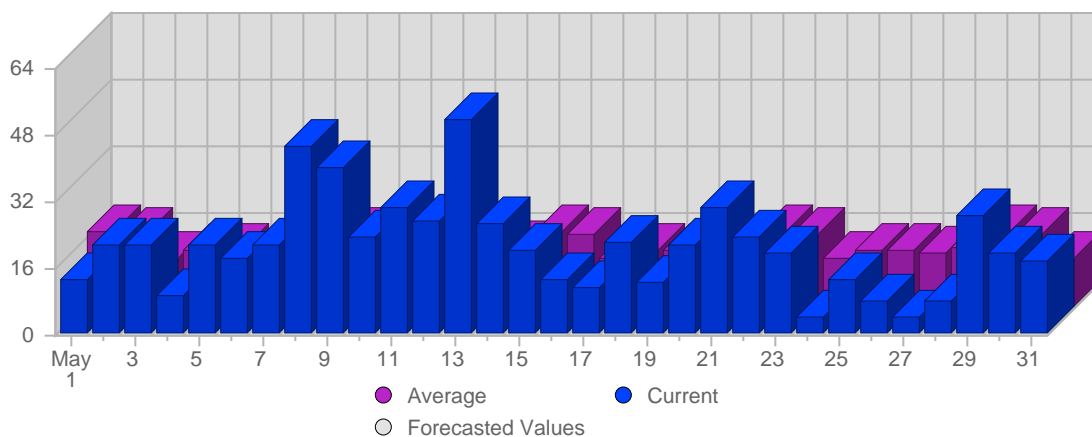

Report Description

Domain: counselling-care.it
 Report Description: Executive Summary Report for the month of May 2006
 Report Range: Month of May 2006
 Report Scope: Historical Data

Visits

Date	Total Visits	Average Visits Historically	Change	Percent of Total Visits
Mon May 1st, 2006	13	17,77	+13 ▲	2,04%
Tue May 2nd, 2006	21	17,00	+21 ▲	3,29%
Wed May 3rd, 2006	21	11,73	+21 ▲	3,29%
Thu May 4th, 2006	9	13,23	+9 ▲	1,41%
Fri May 5th, 2006	21	13,69	+21 ▲	3,29%
Sat May 6th, 2006	18	13,08	+18 ▲	2,82%
Sun May 7th, 2006	21	14,15	-1 ▼	3,29%
Mon May 8th, 2006	45	17,77	+32 ▲	7,05%
Tue May 9th, 2006	40	17,00	+19 ▲	6,27%

Continued on Page 2 ...

... continued from Page 1

Wed May 10th, 2006	23	11,73	+2 ▲	3,61%
Thu May 11th, 2006	30	13,23	+21 ▲	4,70%
Fri May 12th, 2006	27	13,69	+6 ▲	4,23%
Sat May 13th, 2006	51	13,08	+33 ▲	7,99%
Sun May 14th, 2006	26	14,15	+5 ▲	4,08%
Mon May 15th, 2006	20	17,77	-25 ▼	3,14%
Tue May 16th, 2006	13	17,00	-27 ▼	2,04%
Wed May 17th, 2006	11	11,73	-12 ▼	1,72%
Thu May 18th, 2006	22	13,23	-8 ▼	3,45%
Fri May 19th, 2006	12	13,69	-15 ▼	1,88%
Sat May 20th, 2006	21	13,08	-30 ▼	3,29%
Sun May 21st, 2006	30	14,15	+4 ▲	4,70%
Mon May 22nd, 2006	23	17,77	+3 ▲	3,61%
Tue May 23rd, 2006	19	17,00	+6 ▲	2,98%
Wed May 24th, 2006	4	11,73	-7 ▼	0,63%
Thu May 25th, 2006	13	13,23	-9 ▼	2,04%
Fri May 26th, 2006	8	13,69	-4 ▼	1,25%
Sat May 27th, 2006	4	13,08	-17 ▼	0,63%
Sun May 28th, 2006	8	14,15	-22 ▼	1,25%
Mon May 29th, 2006	28	17,77	+5 ▲	4,39%
Tue May 30th, 2006	19	17,00	0 ▬	2,98%
Wed May 31st, 2006	17	11,73	+13 ▲	2,67%
	638	158	153	

Continent Breakdown

#	Continent	Total Visits	Average Visits Historically	Change	Percent of Visits
1.	 North America	256	162,67	+79 ▲	57,92%
2.	 Europe	186	116,50	+98 ▲	42,08%
		442	279	177	