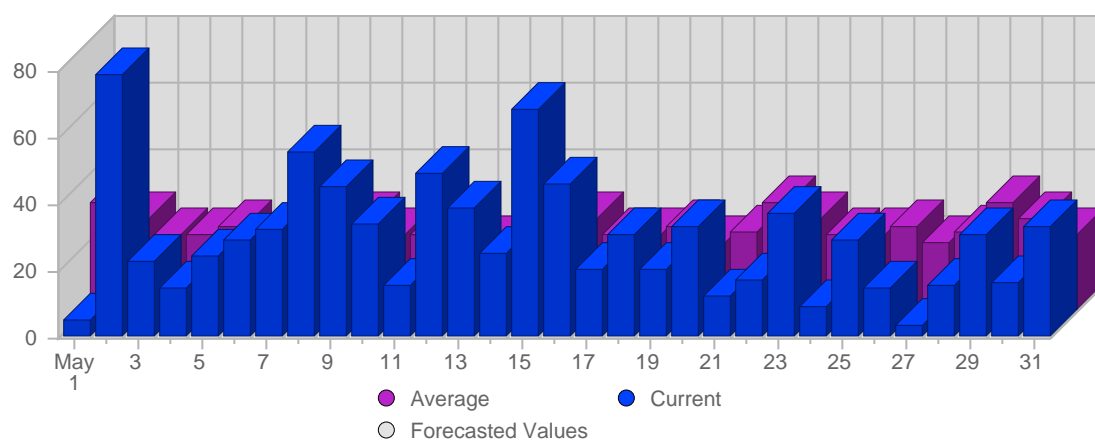

Report Description

Domain: counselling-care.it
 Report Description: Executive Summary Report for the month of May 2006
 Report Range: Month of May 2006
 Report Scope: Historical Data

Visits

Date	Total Visits	Average Visits Historically	Change	Percent of Total Visits
Mon May 1st, 2006	13	17,77	+13 ▲	2,04%
Tue May 2nd, 2006	21	17,00	+21 ▲	3,29%
Wed May 3rd, 2006	21	11,73	+21 ▲	3,29%
Thu May 4th, 2006	9	13,23	+9 ▲	1,41%
Fri May 5th, 2006	21	13,69	+21 ▲	3,29%
Sat May 6th, 2006	18	13,08	+18 ▲	2,82%
Sun May 7th, 2006	21	14,15	-1 ▼	3,29%
Mon May 8th, 2006	45	17,77	+32 ▲	7,05%
Tue May 9th, 2006	40	17,00	+19 ▲	6,27%

Page Views

Date	Total Page Views	Average Page Views Historically	Change	Percent of Total Page Views
Mon May 1st, 2006	5	31,96	+5 ▲	0,56%
Tue May 2nd, 2006	78	27,54	+78 ▲	8,70%
Wed May 3rd, 2006	22	22,46	+22 ▲	2,45%
Thu May 4th, 2006	14	22,31	+14 ▲	1,56%
Fri May 5th, 2006	24	24,42	+24 ▲	2,68%
Sat May 6th, 2006	29	19,65	+29 ▲	3,23%
Sun May 7th, 2006	32	23,50	-6 ▼	3,57%
Mon May 8th, 2006	55	31,96	+50 ▲	6,13%
Tue May 9th, 2006	45	27,54	-33 ▼	5,02%
Wed May 10th, 2006	34	22,46	+12 ▲	3,79%
Thu May 11th, 2006	15	22,31	+1 ▲	1,67%
Fri May 12th, 2006	49	24,42	+25 ▲	5,46%
Sat May 13th, 2006	38	19,65	+9 ▲	4,24%
Sun May 14th, 2006	25	23,50	-7 ▼	2,79%
Mon May 15th, 2006	68	31,96	+13 ▲	7,58%
Tue May 16th, 2006	46	27,54	+1 ▲	5,13%
Wed May 17th, 2006	20	22,46	-14 ▼	2,23%
Thu May 18th, 2006	30	22,31	+15 ▲	3,34%

Continent Breakdown

#	Continent	Total Visits	Average Visits Historically	Change	Percent of Visits
1.	 North America	256	162,67	+79 ▲	57,92%
2.	 Europe	186	116,50	+98 ▲	42,08%
		442	279	177	