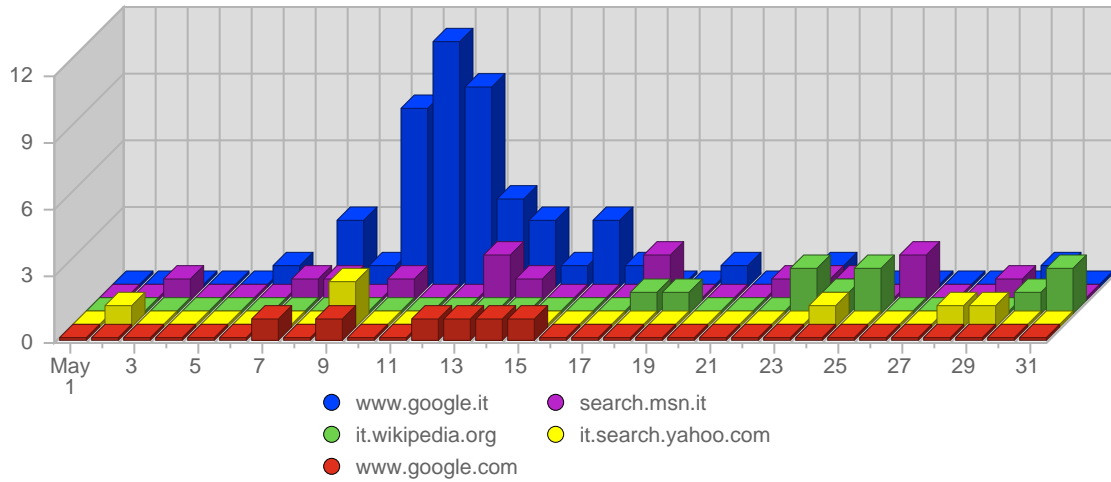

Referring Domains

#	Site Domain	Total Visits Referred	Average Visits Historically	Change	Percent of Visits
1.	www.google.it	48	13.00	+40 ▲	44,86%
2.	search.msn.it	15	10,60	+10 ▲	14,02%
3.	it.wikipedia.org	10	-	+10 ▲	9,35%
4.	it.search.yahoo.com	6	3,80	-1 ▼	5,61%
5.	www.google.com	6	1.00	+4 ▲	5,61%
6.	www.municipio.re.it	5	3.00	0 ▬	4,67%
7.	arianna.libero.it	4	2.00	+2 ▲	3,74%
8.	it.altavista.com	2	0,50	+1 ▲	1,87%
9.	eu.ixquick.com	2	-	+2 ▲	1,87%
10.	www.altavista.com	2	0,67	+1 ▲	1,87%
11.	search.msn.com	2	1,50	0 ▬	1,87%
12.	66.249.93.104	1	-	+1 ▲	0,94%
13.	search.virgilio.it	1	-	+1 ▲	0,94%
14.	it.geocities.com	1	-	+1 ▲	0,94%
15.	s2.shinystat.com	1	-	+1 ▲	0,94%
16.	www.google.co.uk	1	-	+1 ▲	0,94%
		107	33	68