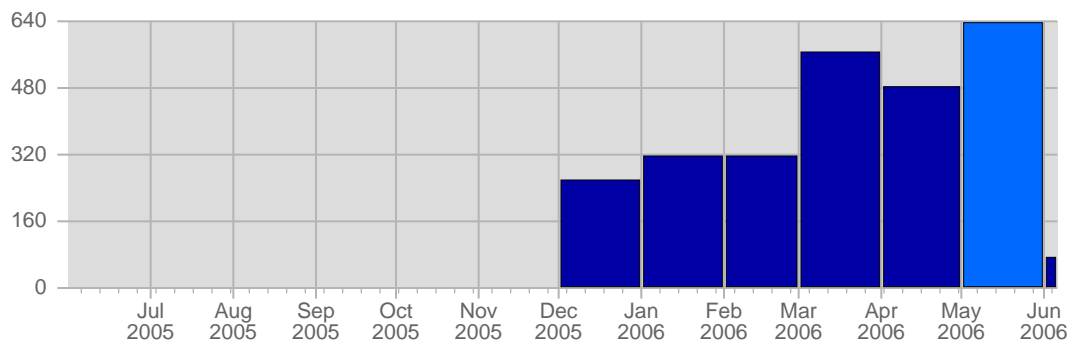

Report Description

Domain: counselling-care.it
 Report Description: Executive Summary Report for the month of May 2006
 Report Range: Month of May 2006
 Report Scope: Historical Data

Visits

Date	Total Visits	Average Visits Historically	Change	Percent of Total Visits
Mon May 1st, 2006	13	17,77	+13 ▲	2,04%
Tue May 2nd, 2006	21	17,00	+21 ▲	3,29%
Wed May 3rd, 2006	21	11,73	+21 ▲	3,29%
Thu May 4th, 2006	9	13,23	+9 ▲	1,41%
Fri May 5th, 2006	21	13,69	+21 ▲	3,29%
Sat May 6th, 2006	18	13,08	+18 ▲	2,82%
Sun May 7th, 2006	21	14,15	-1 ▼	3,29%
Mon May 8th, 2006	45	17,77	+32 ▲	7,05%
Tue May 9th, 2006	40	17,00	+19 ▲	6,27%

Page Views

Date	Total Page Views	Average Page Views Historically	Change	Percent of Total Page Views
Mon May 1st, 2006	5	31,96	+5 ▲	0,56%
Tue May 2nd, 2006	78	27,54	+78 ▲	8,70%
Wed May 3rd, 2006	22	22,46	+22 ▲	2,45%
Thu May 4th, 2006	14	22,31	+14 ▲	1,56%
Fri May 5th, 2006	24	24,42	+24 ▲	2,68%
Sat May 6th, 2006	29	19,65	+29 ▲	3,23%
Sun May 7th, 2006	32	23,50	-6 ▼	3,57%
Mon May 8th, 2006	55	31,96	+50 ▲	6,13%
Tue May 9th, 2006	45	27,54	-33 ▼	5,02%
Wed May 10th, 2006	34	22,46	+12 ▲	3,79%
Thu May 11th, 2006	15	22,31	+1 ▲	1,67%
Fri May 12th, 2006	49	24,42	+25 ▲	5,46%
Sat May 13th, 2006	38	19,65	+9 ▲	4,24%
Sun May 14th, 2006	25	23,50	-7 ▼	2,79%
Mon May 15th, 2006	68	31,96	+13 ▲	7,58%
Tue May 16th, 2006	46	27,54	+1 ▲	5,13%
Wed May 17th, 2006	20	22,46	-14 ▼	2,23%
Thu May 18th, 2006	30	22,31	+15 ▲	3,34%

Continent Breakdown

#	Continent	Total Visits	Average Visits Historically	Change	Percent of Visits
1.	 North America	256	162,67	+79 ▲	57,92%
2.	 Europe	186	116,50	+98 ▲	42,08%
		442	279	177	