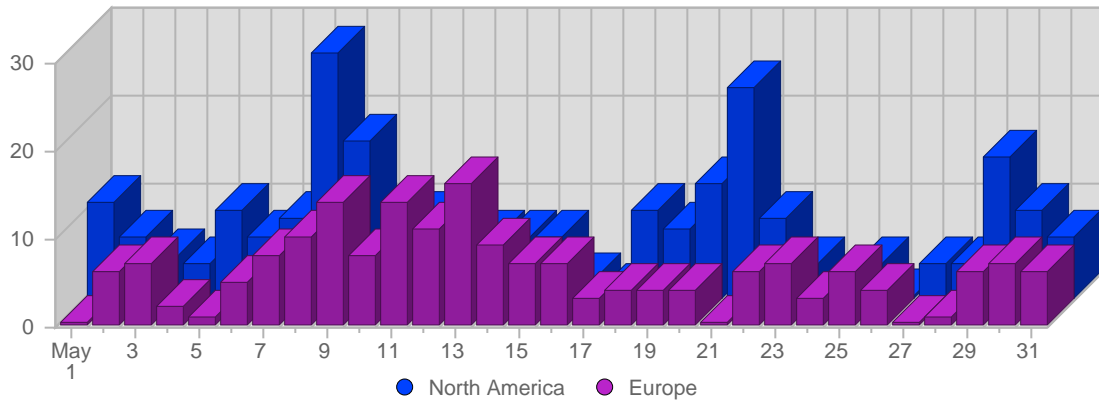

Search Engines

#	Logo	Search Engine	Total Visits Referred	Average Visits Historically	Change	Percent of Visits
1.		Google	54	15.00	+44 ▲	66,67%
2.		MSN	17	12,20	+10 ▲	20,99%
3.		Yahoo	6	4,40	-3 ▼	7,41%
4.		AltaVista	4	2.00	+2 ▲	4,94%
			81	30	53	

Continent Breakdown

#	Continent	Total Visits	Average Visits Historically	Change	Percent of Visits
1.	 North America	256	162,67	+79 ▲	57,92%
2.	 Europe	186	116,50	+98 ▲	42,08%
		442	279	177	