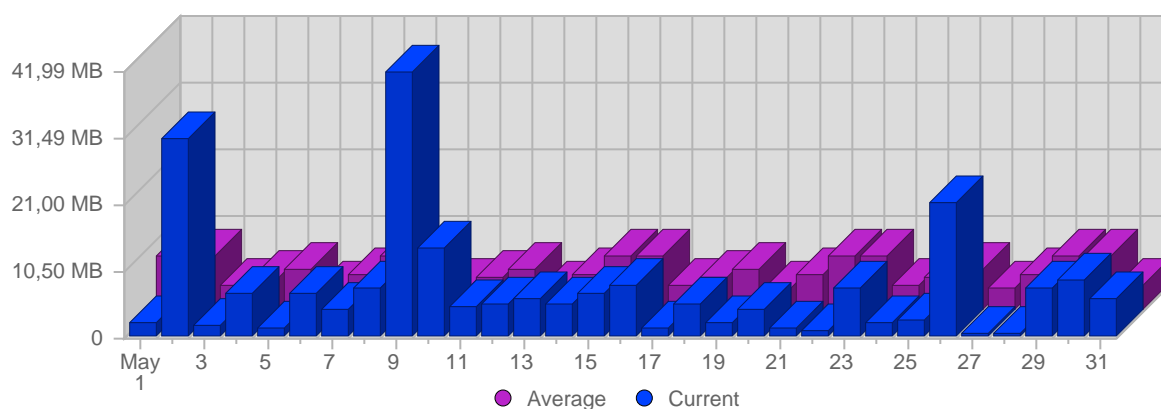

Bandwidth

Date	Total Bandwidth	Average Bandwidth Historically	Change	Percent of Total Bandwidth
Mon May 1st, 2006	2,31 MB	8,53 MB	+2,31 MB ▲	1,01%
Tue May 2nd, 2006	31,29 MB	8,47 MB	+31,29 MB ▲	13,63%
Wed May 3rd, 2006	1,69 MB	4,03 MB	+1,69 MB ▲	0,74%
Thu May 4th, 2006	7,06 MB	5,19 MB	+7,06 MB ▲	3,08%
Fri May 5th, 2006	1,53 MB	6,67 MB	+1,53 MB ▲	0,67%
Sat May 6th, 2006	6,95 MB	3,57 MB	+6,95 MB ▲	3,03%
Sun May 7th, 2006	4,42 MB	5,57 MB	-13,57 MB ▼	1,92%
Mon May 8th, 2006	7,92 MB	8,53 MB	+5,61 MB ▲	3,45%
Tue May 9th, 2006	41,80 MB	8,47 MB	+10,52 MB ▲	18,22%
Wed May 10th, 2006	14,19 MB	4,03 MB	+12,49 MB ▲	6,18%
Thu May 11th, 2006	4,80 MB	5,19 MB	-2,27 MB ▼	2,09%
Fri May 12th, 2006	5,13 MB	6,67 MB	+3,60 MB ▲	2,24%
Sat May 13th, 2006	5,92 MB	3,57 MB	-1,03 MB ▼	2,58%
Sun May 14th, 2006	5,36 MB	5,57 MB	+965,20 KB ▲	2,34%
Mon May 15th, 2006	7,10 MB	8,53 MB	-840,10 KB ▼	3,10%
Tue May 16th, 2006	8,09 MB	8,47 MB	-33,72 MB ▼	3,53%
Wed May 17th, 2006	1,44 MB	4,03 MB	-12,75 MB ▼	0,63%
Thu May 18th, 2006	5,10 MB	5,19 MB	+310,70 KB ▲	2,22%

Continued on Page 8 ...