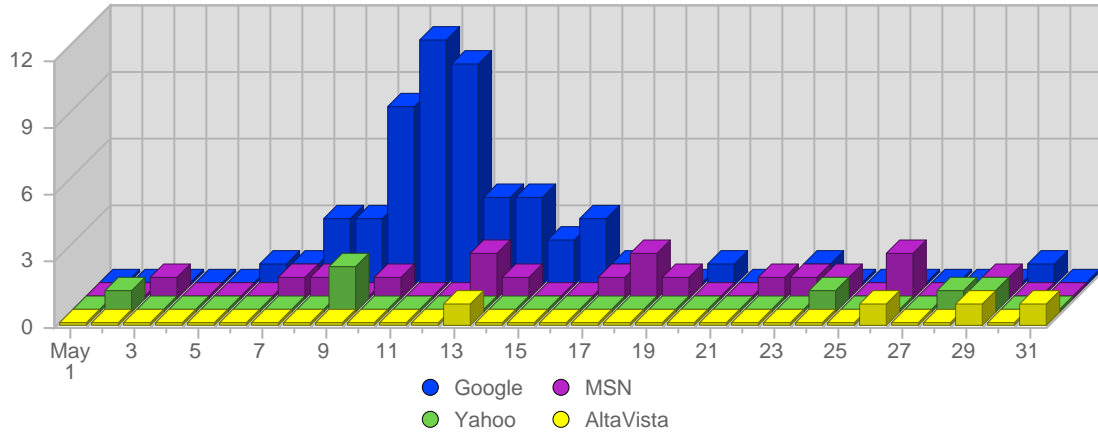

Browser Types

#	Icon	Browser Type	Total Visits	Average Visits Historically	Change	Percent of Visits
1.		Unknown	412	261,67	+42 ▲	64,58%
2.		MSIE 6.x	200	108,83	+101 ▲	31,35%
3.		Firefox 1.x	16	5,40	+7 ▲	2,51%
4.		MSIE 5.0x	4	2,00	+2 ▲	0,63%
5.		Netscape 7.x	3	2,40	+1 ▲	0,47%
6.		Netscape 4.x	1	-	+1 ▲	0,16%
7.		MSIE 5.5	1	4,00	0 ▬	0,16%
8.		Safari 1.x	1	-	+1 ▲	0,16%
			638	382	153	

Browser Operating Systems

#	Icon	Operating System	Total Visits	Average Visits Historically	Change	Percent of Visits
1.		Unknown	404	253,33	+43 ▲	63,32%
2.		Windows XP	143	76,83	+72 ▲	22,41%
3.		Windows 2000	56	35,33	+22 ▲	8,78%
4.		Windows 98	10	5,40	+8 ▲	1,57%
5.		Linux	9	8,83	0 ▬	1,41%
6.		Windows ME	5	1,25	+5 ▲	0,78%
7.		Macintosh OS X	3	2,80	-2 ▼	0,47%
8.		Windows NT	3	1,00	+2 ▲	0,47%
9.		Windows 95	2	0,50	+1 ▲	0,31%
10.		Windows 2003	1	0,50	+1 ▲	0,16%
11.		Macintosh PPC	1	0,67	0 ▬	0,16%
12.		Windows 3.1x	1	-	+1 ▲	0,16%
			638	383	153	

Referring Domains

#	Site Domain	Total Visits Referred	Average Visits Historically	Change	Percent of Visits
1.	www.google.it	48	13.00	+40 ▲	44,86%
2.	search.msn.it	15	10,60	+10 ▲	14,02%
3.	it.wikipedia.org	10	-	+10 ▲	9,35%
4.	it.search.yahoo.com	6	3,80	-1 ▼	5,61%
5.	www.google.com	6	1.00	+4 ▲	5,61%
6.	www.municipio.re.it	5	3.00	0 ▬	4,67%
7.	arianna.libero.it	4	2.00	+2 ▲	3,74%
8.	it.altavista.com	2	0,50	+1 ▲	1,87%
9.	eu.ixquick.com	2	-	+2 ▲	1,87%
10.	www.altavista.com	2	0,67	+1 ▲	1,87%
11.	search.msn.com	2	1,50	0 ▬	1,87%
12.	66.249.93.104	1	-	+1 ▲	0,94%
13.	search.virgilio.it	1	-	+1 ▲	0,94%
14.	it.geocities.com	1	-	+1 ▲	0,94%
15.	s2.shinystat.com	1	-	+1 ▲	0,94%
16.	www.google.co.uk	1	-	+1 ▲	0,94%
		107	33	68	

Search Engines

#	Logo	Search Engine	Total Visits Referred	Average Visits Historically	Change	Percent of Visits
1.		Google	54	15.00	+44 ▲	66,67%
2.		MSN	17	12,20	+10 ▲	20,99%
3.		Yahoo	6	4,40	-3 ▼	7,41%
4.		AltaVista	4	2.00	+2 ▲	4,94%
			81	30	53	