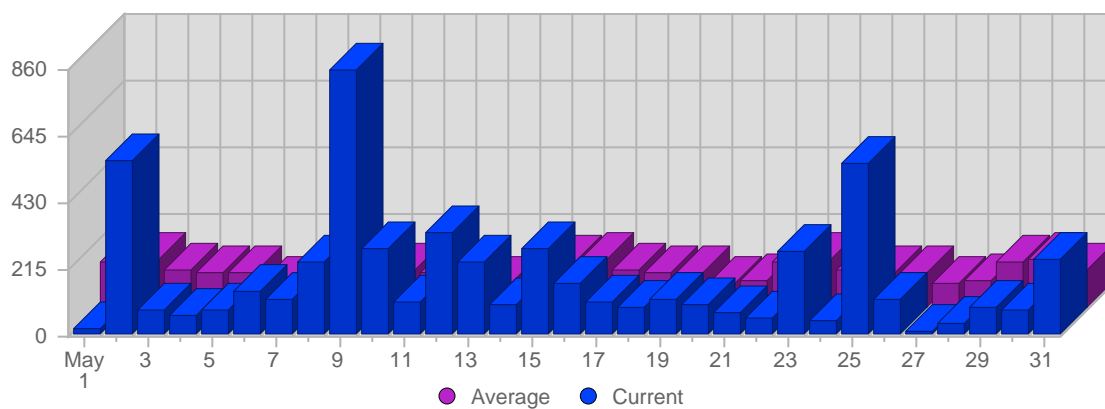

Page Views

Date	Total Page Views	Average Page Views Historically	Change	Percent of Total Page Views
Mon May 1st, 2006	5	31,96	+5 ▲	0,56%
Tue May 2nd, 2006	78	27,54	+78 ▲	8,70%
Wed May 3rd, 2006	22	22,46	+22 ▲	2,45%
Thu May 4th, 2006	14	22,31	+14 ▲	1,56%
Fri May 5th, 2006	24	24,42	+24 ▲	2,68%
Sat May 6th, 2006	29	19,65	+29 ▲	3,23%
Sun May 7th, 2006	32	23,50	-6 ▼	3,57%
Mon May 8th, 2006	55	31,96	+50 ▲	6,13%
Tue May 9th, 2006	45	27,54	-33 ▼	5,02%
Wed May 10th, 2006	34	22,46	+12 ▲	3,79%
Thu May 11th, 2006	15	22,31	+1 ▲	1,67%
Fri May 12th, 2006	49	24,42	+25 ▲	5,46%
Sat May 13th, 2006	38	19,65	+9 ▲	4,24%
Sun May 14th, 2006	25	23,50	-7 ▼	2,79%
Mon May 15th, 2006	68	31,96	+13 ▲	7,58%
Tue May 16th, 2006	46	27,54	+1 ▲	5,13%
Wed May 17th, 2006	20	22,46	-14 ▼	2,23%
Thu May 18th, 2006	30	22,31	+15 ▲	3,34%

Hits

Date	Total Hits	Average Hits Historically	Change	Percent of Total Hits
Mon May 1st, 2006	21	149,96	+21 ▲	0,37%
Tue May 2nd, 2006	559	154,81	+559 ▲	9,91%
Wed May 3rd, 2006	79	125,31	+79 ▲	1,40%
Thu May 4th, 2006	61	111,85	+61 ▲	1,08%
Fri May 5th, 2006	84	120,23	+84 ▲	1,49%
Sat May 6th, 2006	145	83,50	+145 ▲	2,57%
Sun May 7th, 2006	112	92,85	-18 ▼	1,99%
Mon May 8th, 2006	239	149,96	+218 ▲	4,24%
Tue May 9th, 2006	857	154,81	+298 ▲	15,20%
Wed May 10th, 2006	282	125,31	+203 ▲	5,00%
Thu May 11th, 2006	108	111,85	+47 ▲	1,92%
Fri May 12th, 2006	329	120,23	+245 ▲	5,83%
Sat May 13th, 2006	236	83,50	+91 ▲	4,18%
Sun May 14th, 2006	95	92,85	-17 ▼	1,68%
Mon May 15th, 2006	279	149,96	+40 ▲	4,95%
Tue May 16th, 2006	168	154,81	-689 ▼	2,98%
Wed May 17th, 2006	106	125,31	-176 ▼	1,88%
Thu May 18th, 2006	94	111,85	-14 ▼	1,67%