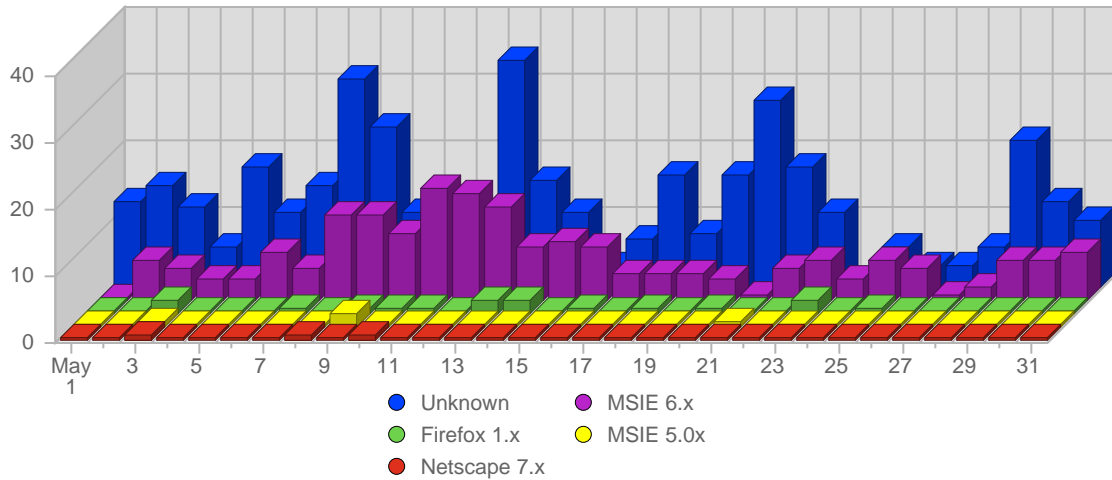

Browser Types

#	Icon	Browser Type	Total Visits	Average Visits Historically	Change	Percent of Visits
1.		Unknown	412	261,67	+42 ▲	64,58%
2.		MSIE 6.x	200	108,83	+101 ▲	31,35%
3.		Firefox 1.x	16	5,40	+7 ▲	2,51%
4.		MSIE 5.0x	4	2,00	+2 ▲	0,63%
5.		Netscape 7.x	3	2,40	+1 ▲	0,47%
6.		Netscape 4.x	1	-	+1 ▲	0,16%
7.		MSIE 5.5	1	4,00	0 ▬	0,16%
8.		Safari 1.x	1	-	+1 ▲	0,16%
			638	382	153