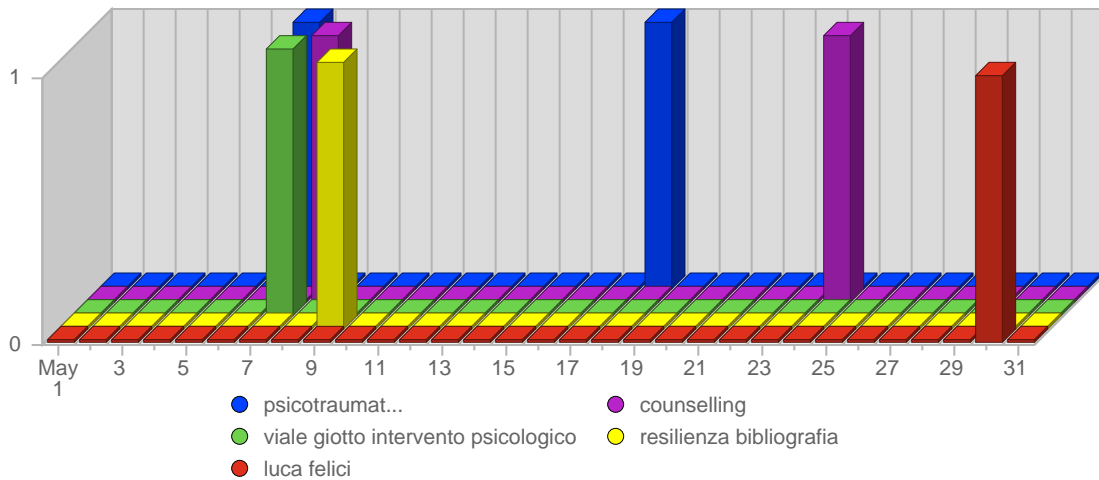

Search Phrases

#	Search Phrase	Total Visits Referred	Average Visits Historically	Change	Percent of Visits
1.	psicotraumat...	6	0,50	+3 ▲	7,41%
2.	counselling	2	1.00	+2 ▲	2,47%
3.	viale giotto intervento psicologico	1	-	+1 ▲	1,24%
4.	resilienza bibliografia	1	-	+1 ▲	1,24%
5.	luca felici	1	-	+1 ▲	1,24%
6.	burnout nelle forze di polizia	1	-	+1 ▲	1,24%
7.	counselling care	1	0,00	-2 ▼	1,24%
8.	counselling infermieri	1	-	+1 ▲	1,24%
9.	la pragmatica della comunicazion... umana	1	-	+1 ▲	1,24%
10.	...rossa italiana corsi massaggiator... sportivo	1	-	+1 ▲	1,24%
11.	...ento infermierist... politraumati... powerpoint	1	-	+1 ▲	1,24%
12.	dominanza orecchio sinistro	1	-	+1 ▲	1,24%
13.	soccorritori professional...	1	-	+1 ▲	1,24%
14.	pragmatica della comunicazion... umana	1	0,00	0 ▬	1,24%
15.	resilienza coping conflitti	1	-	+1 ▲	1,24%
16.	cause dello stress in polizia	1	-	+1 ▲	1,24%
17.	counselling dell emergenza	1	-	+1 ▲	1,24%
18.	storia counselling	1	-	+1 ▲	1,24%
19.	protocollo di comportament... nel counseling	1	-	+1 ▲	1,24%
20.	traumatizzaz... vicaria	1	-	+1 ▲	1,24%
21.	crisi suicidaria emergenza riabilitazio...	1	-	+1 ▲	1,24%
22.	mario troiano	1	-	+1 ▲	1,24%
23.	il counseling in ambito sanitario	1	-	+1 ▲	1,24%
24.	relazioni di aiuto ascuola	1	-	+1 ▲	1,24%
25.	stefanini s. anchisi r.	1	-	+1 ▲	1,24%
		81	2	54