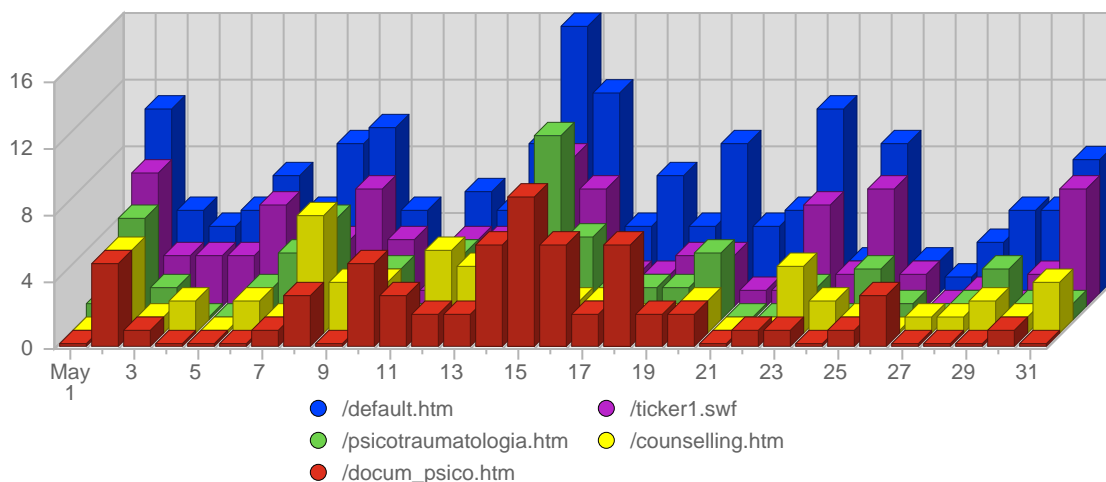

Pages

#	Title & Page	Total Page Views	Average Page Views Historically	Change	Percent of Page Views
1.	/default.htm	192	148,33	+62 ▲	21,41%
2.	/ticker1.swf	105	57,67	+37 ▲	11,71%
3.	/psicotraumatologia.htm	71	50,00	+32 ▲	7,92%
4.	/counselling.htm	62	50,67	+12 ▲	6,91%
5.	/docum_psico.htm	62	23,00	+47 ▲	6,91%
6.	/formazione.htm	55	39,17	+15 ▲	6,13%
7.	/chisono.htm	53	41,67	+10 ▲	5,91%
8.	/contatti.htm	24	28,67	-4 ▼	2,68%
9.	/aggiorna.htm	23	18,25	+7 ▲	2,56%
10.	/psicotrauma.htm	22	15,83	+8 ▲	2,45%
11.	/formaz_psico.htm	22	11,40	+15 ▲	2,45%
12.	/formaz_counselling.htm	22	18,50	+8 ▲	2,45%
13.	/links_psico.htm	19	8,60	+14 ▲	2,12%
14.	/pragmatica.htm	19	11,20	+3 ▲	2,12%
15.	/ps.htm	16	12,20	0 ▬	1,78%
16.	/biblio_psico.htm	15	8,60	+10 ▲	1,67%
17.	/docum_counselling.htm	15	16,17	-4 ▼	1,67%
18.	/news_psico.htm	14	8,50	+3 ▲	1,56%
19.	/audio.htm	13	9,50	+6 ▲	1,45%
20.	/links_counselling.htm	10	8,80	+3 ▲	1,12%
21.	/analisi_transazionale.htm	9	10,60	-1 ▼	1,00%
22.	/medcin.htm	8	6,00	+2 ▲	0,89%
23.	/psico.htm	7	6,60	-1 ▼	0,78%
24.	/news_couns.htm	6	7,20	-2 ▼	0,67%
25.	/biblio_counselling.htm	5	10,50	-9 ▼	0,56%
		897	603	282