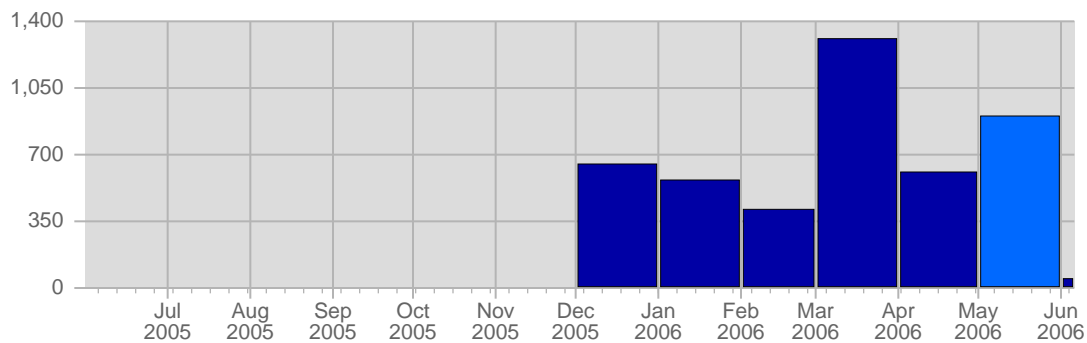

Report Description

Domain: counselling-care.it
 Report Description: Executive Summary Report for the month of May 2006
 Report Range: Month of May 2006
 Report Scope: Historical Data

Visits

Date	Total Visits	Average Visits Historically	Change	Percent of Total Visits
Mon May 1st, 2006	13	17,77	+13 ▲	2,04%
Tue May 2nd, 2006	21	17,00	+21 ▲	3,29%
Wed May 3rd, 2006	21	11,73	+21 ▲	3,29%
Thu May 4th, 2006	9	13,23	+9 ▲	1,41%
Fri May 5th, 2006	21	13,69	+21 ▲	3,29%
Sat May 6th, 2006	18	13,08	+18 ▲	2,82%
Sun May 7th, 2006	21	14,15	-1 ▼	3,29%
Mon May 8th, 2006	45	17,77	+32 ▲	7,05%
Tue May 9th, 2006	40	17,00	+19 ▲	6,27%

Page Views

Date	Total Page Views	Average Page Views Historically	Change	Percent of Total Page Views
Mon May 1st, 2006	5	31,96	+5 ▲	0,56%
Tue May 2nd, 2006	78	27,54	+78 ▲	8,70%
Wed May 3rd, 2006	22	22,46	+22 ▲	2,45%
Thu May 4th, 2006	14	22,31	+14 ▲	1,56%
Fri May 5th, 2006	24	24,42	+24 ▲	2,68%
Sat May 6th, 2006	29	19,65	+29 ▲	3,23%
Sun May 7th, 2006	32	23,50	-6 ▼	3,57%
Mon May 8th, 2006	55	31,96	+50 ▲	6,13%
Tue May 9th, 2006	45	27,54	-33 ▼	5,02%
Wed May 10th, 2006	34	22,46	+12 ▲	3,79%
Thu May 11th, 2006	15	22,31	+1 ▲	1,67%
Fri May 12th, 2006	49	24,42	+25 ▲	5,46%
Sat May 13th, 2006	38	19,65	+9 ▲	4,24%
Sun May 14th, 2006	25	23,50	-7 ▼	2,79%
Mon May 15th, 2006	68	31,96	+13 ▲	7,58%
Tue May 16th, 2006	46	27,54	+1 ▲	5,13%
Wed May 17th, 2006	20	22,46	-14 ▼	2,23%
Thu May 18th, 2006	30	22,31	+15 ▲	3,34%