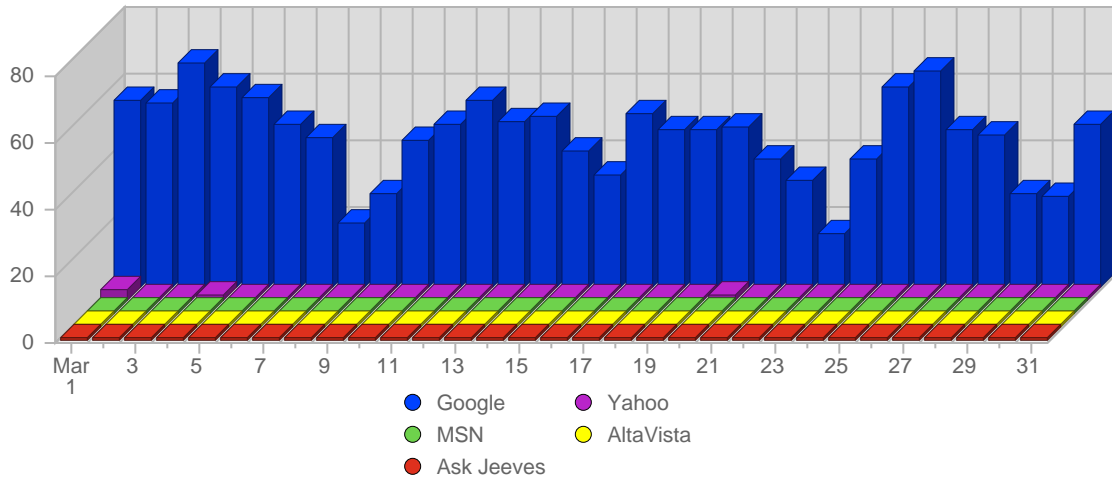

Browser Types

#	Icon	Browser Type	Total Visits	Average Visits Historically	Change	Percent of Visits
1.		Unknown	1,849	1,791,64	+360 ▲	35,76%
2.		MSIE 6.x	1,478	1,195,36	-42 ▼	28,59%
3.		Netscape 4.x	1,248	935,82	-131 ▼	24,14%
4.		Netscape 7.x	514	362,55	+89 ▲	9,94%
5.		Firefox 1.x	22	25,40	-33 ▼	0,43%
6.		Opera 3.x	14	10,00	+4 ▲	0,27%
7.		MSIE 5.5	11	9,10	-3 ▼	0,21%
8.		Avant	11	5,00	+6 ▲	0,21%
9.		MSIE 5.0x	9	16,40	-16 ▼	0,17%
10.		Netscape 2.x	5	6,50	-10 ▼	0,10%
11.		Firefox 0.x	3	1,25	+3 ▲	0,06%
12.		Safari 1.x	2	1,00	+1 ▲	0,04%
13.		Opera 6.x	1	-	+1 ▲	0,02%
14.		AOL 4.x	1	-	+1 ▲	0,02%

Continued on Page 12 ...

... continued from Page 11

15.		MSIE 2.x	1	-	+1 ▲	0,02%
16.		AOL 9.x	1	0,67	+1 ▲	0,02%
			5,170	4,354	227	

Browser Operating Systems

#	Icon	Operating System	Total Visits	Average Visits Historically	Change	Percent of Visits
1.		Windows XP	2,650	2,040,64	-68 ▼	51,26%
2.		Unknown	1,858	1,804,36	+323 ▲	35,94%
3.		Windows NT	259	164,64	-2 ▼	5,01%
4.		Windows 2000	179	172,82	-41 ▼	3,46%
5.		Windows 2003	73	70,10	+7 ▲	1,41%
6.		Macintosh OS X	40	25,00	+16 ▲	0,77%
7.		Macintosh	37	28,09	-4 ▼	0,72%
8.		Linux	31	20,18	+2 ▲	0,60%
9.		Windows 98	23	22,20	+2 ▲	0,45%
10.		Windows ME	14	14,20	-3 ▼	0,27%
11.		Windows 95	3	1,33	+1 ▲	0,06%
12.		Macintosh PPC	3	3,63	-3 ▼	0,06%
			5,170	4,355	227	

Search Engines

#	Logo	Search Engine	Total Visits Referred	Average Visits Historically	Change	Percent of Visits
1.		Google	1,401	1,357,46	-699 ▼	98,18%
2.		Yahoo	13	15,70	-10 ▼	0,91%
3.		MSN	6	10,80	-11 ▼	0,42%
4.		AltaVista	3	2,75	0 ▬	0,21%
5.		Ask Jeeves	2	1,00	+2 ▲	0,14%
6.		All The Web	1	-	+1 ▲	0,07%
7.		AOL	1	1,33	+1 ▲	0,07%
			1,427	1,384	-716	