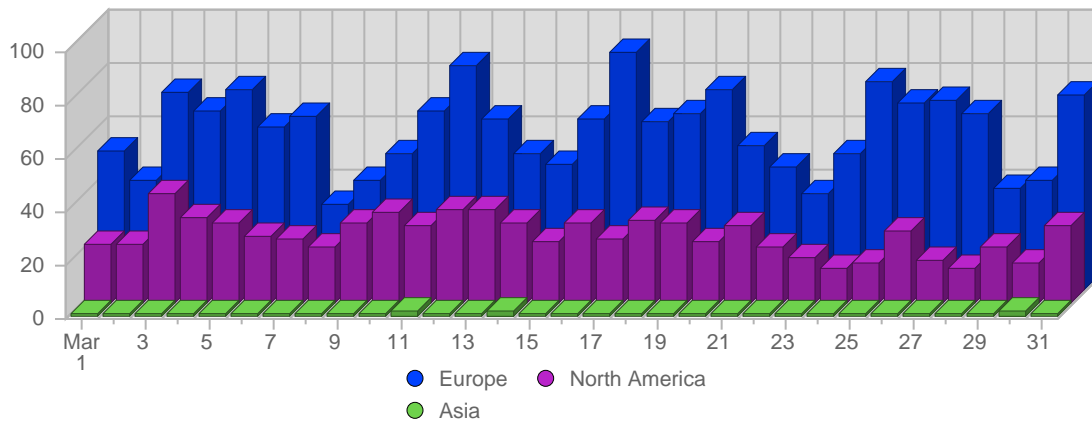

Continued on Page 12 ...

... continued from Page 11

15.		MSIE 2.x	1	-	+1 ▲	0,02%
16.		AOL 9.x	1	0,67	+1 ▲	0,02%
			5,170	4,354	227	

Browser Operating Systems

#	Icon	Operating System	Total Visits	Average Visits Historically	Change	Percent of Visits
1.		Windows XP	2,650	2,040,64	-68 ▼	51,26%
2.		Unknown	1,858	1,804,36	+323 ▲	35,94%
3.		Windows NT	259	164,64	-2 ▼	5,01%
4.		Windows 2000	179	172,82	-41 ▼	3,46%
5.		Windows 2003	73	70,10	+7 ▲	1,41%
6.		Macintosh OS X	40	25,00	+16 ▲	0,77%
7.		Macintosh	37	28,09	-4 ▼	0,72%
8.		Linux	31	20,18	+2 ▲	0,60%
9.		Windows 98	23	22,20	+2 ▲	0,45%
10.		Windows ME	14	14,20	-3 ▼	0,27%
11.		Windows 95	3	1,33	+1 ▲	0,06%
12.		Macintosh PPC	3	3,63	-3 ▼	0,06%
			5,170	4,355	227	

Search Engines

#	Logo	Search Engine	Total Visits Referred	Average Visits Historically	Change	Percent of Visits
1.		Google	1,401	1,357,46	-699 ▼	98,18%
2.		Yahoo	13	15,70	-10 ▼	0,91%
3.		MSN	6	10,80	-11 ▼	0,42%
4.		AltaVista	3	2,75	0 ▬	0,21%
5.		Ask Jeeves	2	1,00	+2 ▲	0,14%
6.		All The Web	1	-	+1 ▲	0,07%
7.		AOL	1	1,33	+1 ▲	0,07%
			1,427	1,384	-716	

Continent Breakdown

#	Continent	Total Visits	Average Visits Historically	Change	Percent of Visits
1.	 Europe	1,853	1,525,18	-155 ▼	69,77%
2.	 North America	787	908,55	+38 ▲	29,63%
3.	 Asia	16	21,30	-23 ▼	0,60%
		2,656	2,455	-142	