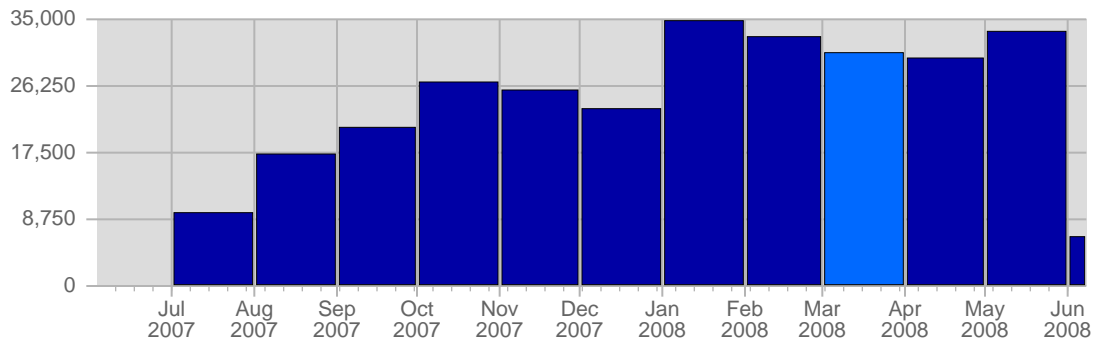

Page Views

Date	Total Page Views	Average Page Views Historically	Change	Percent of Total Page Views
Sat Mar 1st, 2008	197	188,28	+197 ▲	3,38%
Sun Mar 2nd, 2008	265	191,68	+265 ▲	4,55%
Mon Mar 3rd, 2008	218	209,43	+218 ▲	3,74%
Tue Mar 4th, 2008	180	207,45	+180 ▲	3,09%
Wed Mar 5th, 2008	150	213,26	+150 ▲	2,58%
Thu Mar 6th, 2008	121	186,57	+121 ▲	2,08%
Fri Mar 7th, 2008	206	178,02	+206 ▲	3,54%
Sat Mar 8th, 2008	94	188,28	-103 ▼	1,61%
Sun Mar 9th, 2008	298	191,68	+33 ▲	5,12%
Mon Mar 10th, 2008	280	209,43	+62 ▲	4,81%
Tue Mar 11th, 2008	240	207,45	+60 ▲	4,12%
Wed Mar 12th, 2008	121	213,26	-29 ▼	2,08%
Thu Mar 13th, 2008	168	186,57	+47 ▲	2,89%
Fri Mar 14th, 2008	190	178,02	-16 ▼	3,26%
Sat Mar 15th, 2008	212	188,28	+118 ▲	3,64%
Sun Mar 16th, 2008	162	191,68	-136 ▼	2,78%
Mon Mar 17th, 2008	132	209,43	-148 ▼	2,27%
Tue Mar 18th, 2008	192	207,45	-48 ▼	3,30%

Hits

Date	Total Hits	Average Hits Historically	Change	Percent of Total Hits
Sat Mar 1st, 2008	738	711,21	+738 ▲	2,41%
Sun Mar 2nd, 2008	773	677,85	+773 ▲	2,53%
Mon Mar 3rd, 2008	1,294	993,79	+1,294 ▲	4,23%
Tue Mar 4th, 2008	1,023	975,51	+1,023 ▲	3,34%
Wed Mar 5th, 2008	959	991,64	+959 ▲	3,13%
Thu Mar 6th, 2008	1,190	895,45	+1,190 ▲	3,89%
Fri Mar 7th, 2008	890	812,64	+890 ▲	2,91%
Sat Mar 8th, 2008	491	711,21	-247 ▼	1,60%
Sun Mar 9th, 2008	938	677,85	+165 ▲	3,06%
Mon Mar 10th, 2008	911	993,79	-383 ▼	2,98%
Tue Mar 11th, 2008	863	975,51	-160 ▼	2,82%
Wed Mar 12th, 2008	954	991,64	-5 ▼	3,12%
Thu Mar 13th, 2008	887	895,45	-303 ▼	2,90%
Fri Mar 14th, 2008	988	812,64	+98 ▲	3,23%
Sat Mar 15th, 2008	1,471	711,21	+980 ▲	4,81%
Sun Mar 16th, 2008	675	677,85	-263 ▼	2,21%
Mon Mar 17th, 2008	1,465	993,79	+554 ▲	4,79%
Tue Mar 18th, 2008	1,042	975,51	+179 ▲	3,40%