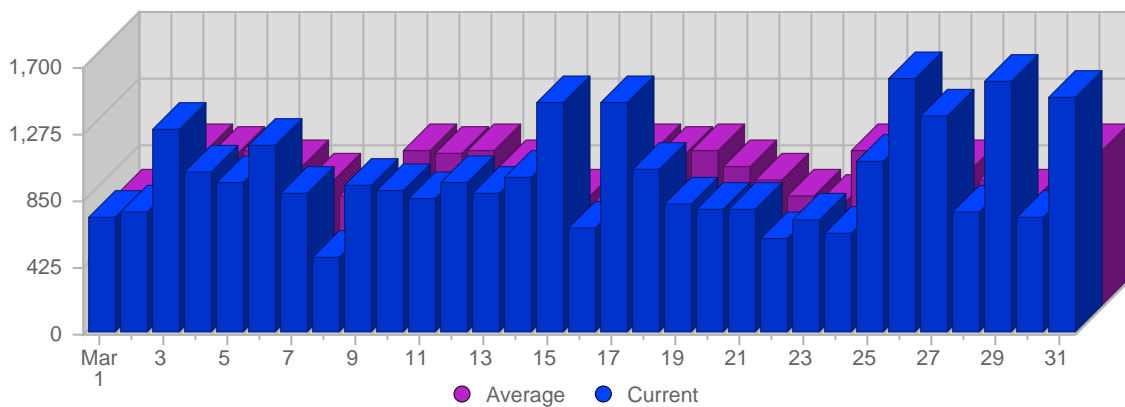

Hits

Date	Total Hits	Average Hits Historically	Change	Percent of Total Hits
Sat Mar 1st, 2008	738	711,21	+738 ▲	2,41%
Sun Mar 2nd, 2008	773	677,85	+773 ▲	2,53%
Mon Mar 3rd, 2008	1,294	993,79	+1,294 ▲	4,23%
Tue Mar 4th, 2008	1,023	975,51	+1,023 ▲	3,34%
Wed Mar 5th, 2008	959	991,64	+959 ▲	3,13%
Thu Mar 6th, 2008	1,190	895,45	+1,190 ▲	3,89%
Fri Mar 7th, 2008	890	812,64	+890 ▲	2,91%
Sat Mar 8th, 2008	491	711,21	-247 ▼	1,60%
Sun Mar 9th, 2008	938	677,85	+165 ▲	3,06%
Mon Mar 10th, 2008	911	993,79	-383 ▼	2,98%
Tue Mar 11th, 2008	863	975,51	-160 ▼	2,82%
Wed Mar 12th, 2008	954	991,64	-5 ▼	3,12%
Thu Mar 13th, 2008	887	895,45	-303 ▼	2,90%
Fri Mar 14th, 2008	988	812,64	+98 ▲	3,23%
Sat Mar 15th, 2008	1,471	711,21	+980 ▲	4,81%
Sun Mar 16th, 2008	675	677,85	-263 ▼	2,21%
Mon Mar 17th, 2008	1,465	993,79	+554 ▲	4,79%
Tue Mar 18th, 2008	1,042	975,51	+179 ▲	3,40%

Continued on Page 6 ...