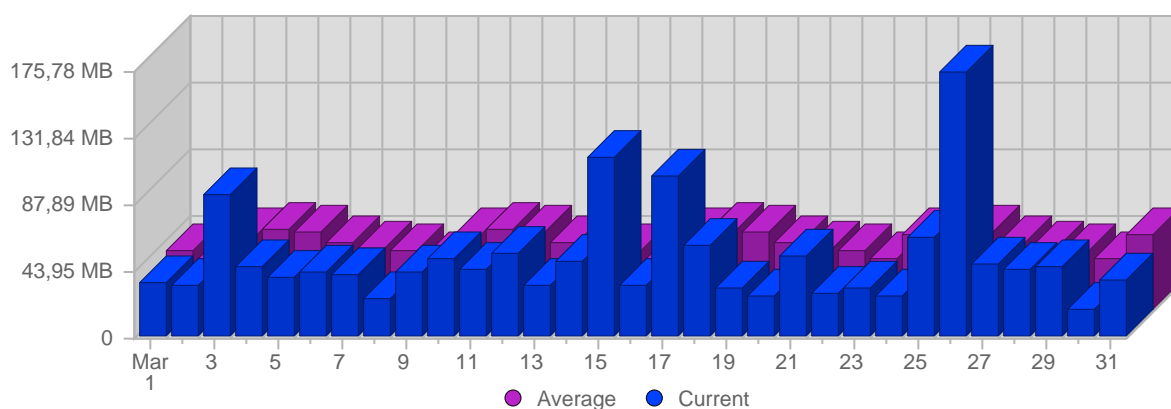

Bandwidth

Date	Total Bandwidth	Average Bandwidth Historically	Change	Percent of Total Bandwidth
Sat Mar 1st, 2008	35,54 MB	39,83 MB	+35,54 MB ▲	2,22%
Sun Mar 2nd, 2008	34,73 MB	34,62 MB	+34,73 MB ▲	2,17%
Mon Mar 3rd, 2008	94,51 MB	49,69 MB	+94,51 MB ▲	5,91%
Tue Mar 4th, 2008	47,06 MB	53,34 MB	+47,06 MB ▲	2,94%
Wed Mar 5th, 2008	39,40 MB	51,81 MB	+39,40 MB ▲	2,46%
Thu Mar 6th, 2008	43,02 MB	44,00 MB	+43,02 MB ▲	2,69%
Fri Mar 7th, 2008	40,88 MB	41,06 MB	+40,88 MB ▲	2,56%
Sat Mar 8th, 2008	24,86 MB	39,83 MB	-10,68 MB ▼	1,55%
Sun Mar 9th, 2008	43,37 MB	34,62 MB	+8,64 MB ▲	2,71%
Mon Mar 10th, 2008	52,25 MB	49,69 MB	-42,26 MB ▼	3,27%
Tue Mar 11th, 2008	45,22 MB	53,34 MB	-1,84 MB ▼	2,83%
Wed Mar 12th, 2008	55,79 MB	51,81 MB	+16,40 MB ▲	3,49%
Thu Mar 13th, 2008	34,48 MB	44,00 MB	-8,54 MB ▼	2,16%
Fri Mar 14th, 2008	49,38 MB	41,06 MB	+8,50 MB ▲	3,09%
Sat Mar 15th, 2008	117,77 MB	39,83 MB	+92,91 MB ▲	7,36%
Sun Mar 16th, 2008	34,52 MB	34,62 MB	-8,85 MB ▼	2,16%
Mon Mar 17th, 2008	105,79 MB	49,69 MB	+53,54 MB ▲	6,62%
Tue Mar 18th, 2008	60,03 MB	53,34 MB	+14,81 MB ▲	3,75%

Continued on Page 8 ...