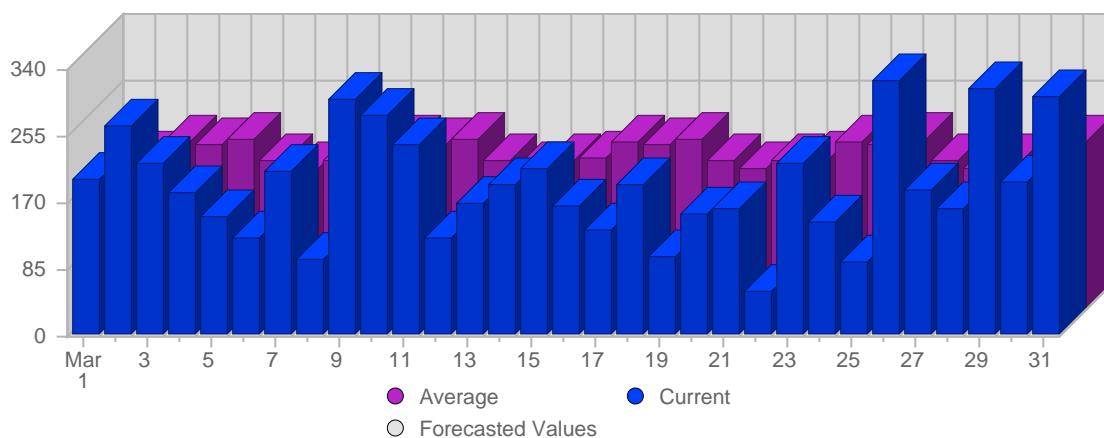

Page Views

Date	Total Page Views	Average Page Views Historically	Change	Percent of Total Page Views
Sat Mar 1st, 2008	197	188,28	+197 ▲	3,38%
Sun Mar 2nd, 2008	265	191,68	+265 ▲	4,55%
Mon Mar 3rd, 2008	218	209,43	+218 ▲	3,74%
Tue Mar 4th, 2008	180	207,45	+180 ▲	3,09%
Wed Mar 5th, 2008	150	213,26	+150 ▲	2,58%
Thu Mar 6th, 2008	121	186,57	+121 ▲	2,08%
Fri Mar 7th, 2008	206	178,02	+206 ▲	3,54%
Sat Mar 8th, 2008	94	188,28	-103 ▼	1,61%
Sun Mar 9th, 2008	298	191,68	+33 ▲	5,12%
Mon Mar 10th, 2008	280	209,43	+62 ▲	4,81%
Tue Mar 11th, 2008	240	207,45	+60 ▲	4,12%
Wed Mar 12th, 2008	121	213,26	-29 ▼	2,08%
Thu Mar 13th, 2008	168	186,57	+47 ▲	2,89%
Fri Mar 14th, 2008	190	178,02	-16 ▼	3,26%
Sat Mar 15th, 2008	212	188,28	+118 ▲	3,64%
Sun Mar 16th, 2008	162	191,68	-136 ▼	2,78%
Mon Mar 17th, 2008	132	209,43	-148 ▼	2,27%
Tue Mar 18th, 2008	192	207,45	-48 ▼	3,30%

Continued on Page 4 ...