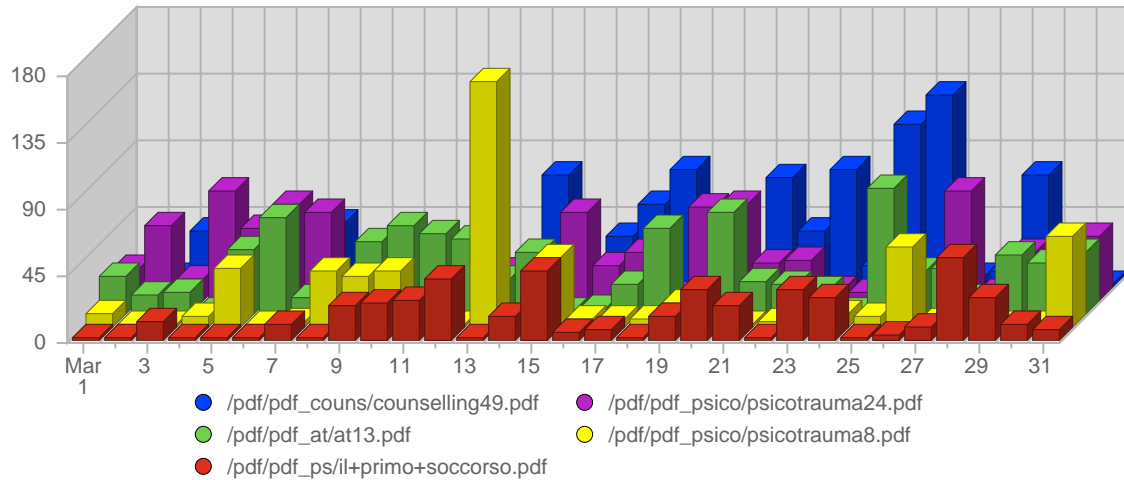

Media & Downloads

#	File	Total Downloads	Average Downloads Historically	Change	Percent of Downloads
1.	/pdf/pdf_couns/counselling49.pdf	1,003	1,195,00	-103 ▼	8,09%
2.	/pdf/pdf_psico/psicotrauma24.pdf	962	653,64	-2 ▼	7,76%
3.	/pdf/pdf_at/at13.pdf	946	561,55	+458 ▲	7,63%
4.	/pdf/pdf_psico/psicotrauma8.pdf	588	325,90	+194 ▲	4,74%
5.	/pdf/pdf_ps/il+primo+soccorso.pdf	477	252,55	+369 ▲	3,85%
6.	/pdf/pdf_psico/psicotrauma104.pdf	432	304,18	+87 ▲	3,48%
7.	/pdf/pdf_couns/counselling30.pdf	371	447,91	-159 ▼	2,99%
8.	/pdf/pdf_formaz/esperienze_cri_2005.pdf	320	157,90	-145 ▼	2,58%
9.	/pdf/pdf_formaz/psicotrauma_correggio.pdf	276	109,50	+44 ▲	2,23%
10.	/pdf/pdf_formaz/counselling_uniinf_2006.pdf	263	144,80	+60 ▲	2,12%
11.	/pdf/pdf_formaz/counselling_pacs_2005.pdf	239	196,10	-84 ▼	1,93%
12.	/pdf/pdf_psico/psicotrauma60.pdf	160	86,30	+82 ▲	1,29%
13.	/pdf/pdf_couns/counselling24.pdf	149	97,82	-103 ▼	1,20%
14.	/pdf/pdf_formaz/pordenone2008.pdf	147	82,50	+111 ▲	1,19%
15.	/pdf/pdf_psico/psicotrauma73.pdf	137	120,55	-45 ▼	1,11%
16.	/pdf/pdf_formaz/counselling_correggio.pdf	118	164,90	-131 ▼	0,95%
17.	/pdf/pdf_formaz/counselling_cri_2004.pdf	112	144,30	-49 ▼	0,90%
18.	/pdf/pdf_couns/counselling50.pdf	112	67,25	+13 ▲	0,90%
19.	/pdf/pdf_couns/counselling12.pdf	111	146,64	-79 ▼	0,90%
20.	/pdf/pdf_formaz/psicotrauma_deu_2006.pdf	109	59,30	+53 ▲	0,88%
21.	/pdf/pdf_at/at8.pdf	104	68,18	-20 ▼	0,84%
22.	/pdf/pdf_at/at1.pdf	93	67,55	-68 ▼	0,75%
23.	/pdf/pdf_at/at7.pdf	91	63,46	-30 ▼	0,73%
24.	/convegno/vf/irace+vincenzo.pdf	89	33,67	+55 ▲	0,72%
25.	/pdf/pdf_couns/counselling43.pdf	82	53,55	+39 ▲	0,66%
		12,401	9,388	-853