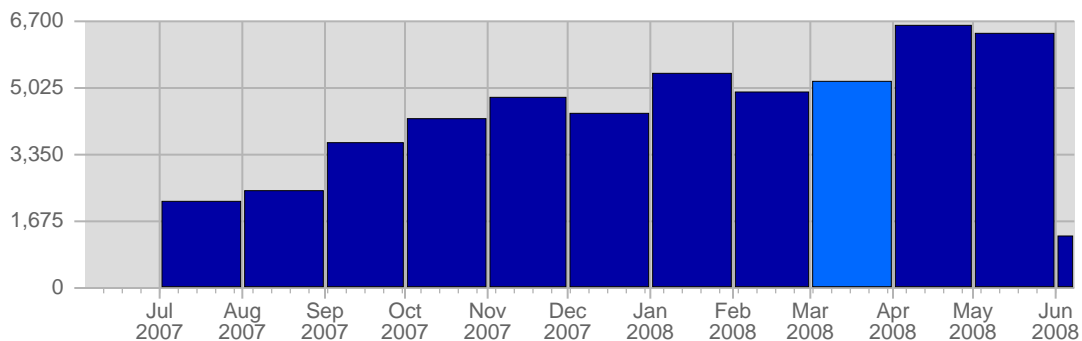

Report Description

Domain: counselling-care.it
 Report Description: Executive Summary Report for the month of March 2008
 Report Range: Month of March 2008
 Report Scope: Historical Data

Visits

Date	Total Visits	Average Visits Historically	Change	Percent of Total Visits
Sat Mar 1st, 2008	134	125,77	+134 ▲	2,59%
Sun Mar 2nd, 2008	136	132,26	+136 ▲	2,63%
Mon Mar 3rd, 2008	197	165,57	+197 ▲	3,81%
Tue Mar 4th, 2008	194	168,11	+194 ▲	3,75%
Wed Mar 5th, 2008	171	163,92	+171 ▲	3,31%
Thu Mar 6th, 2008	151	162,34	+151 ▲	2,92%
Fri Mar 7th, 2008	138	146,49	+138 ▲	2,67%
Sat Mar 8th, 2008	128	125,77	-6 ▼	2,48%
Sun Mar 9th, 2008	163	132,26	+27 ▲	3,15%

Page Views

Date	Total Page Views	Average Page Views Historically	Change	Percent of Total Page Views
Sat Mar 1st, 2008	197	188,28	+197 ▲	3,38%
Sun Mar 2nd, 2008	265	191,68	+265 ▲	4,55%
Mon Mar 3rd, 2008	218	209,43	+218 ▲	3,74%
Tue Mar 4th, 2008	180	207,45	+180 ▲	3,09%
Wed Mar 5th, 2008	150	213,26	+150 ▲	2,58%
Thu Mar 6th, 2008	121	186,57	+121 ▲	2,08%
Fri Mar 7th, 2008	206	178,02	+206 ▲	3,54%
Sat Mar 8th, 2008	94	188,28	-103 ▼	1,61%
Sun Mar 9th, 2008	298	191,68	+33 ▲	5,12%
Mon Mar 10th, 2008	280	209,43	+62 ▲	4,81%
Tue Mar 11th, 2008	240	207,45	+60 ▲	4,12%
Wed Mar 12th, 2008	121	213,26	-29 ▼	2,08%
Thu Mar 13th, 2008	168	186,57	+47 ▲	2,89%
Fri Mar 14th, 2008	190	178,02	-16 ▼	3,26%
Sat Mar 15th, 2008	212	188,28	+118 ▲	3,64%
Sun Mar 16th, 2008	162	191,68	-136 ▼	2,78%
Mon Mar 17th, 2008	132	209,43	-148 ▼	2,27%
Tue Mar 18th, 2008	192	207,45	-48 ▼	3,30%