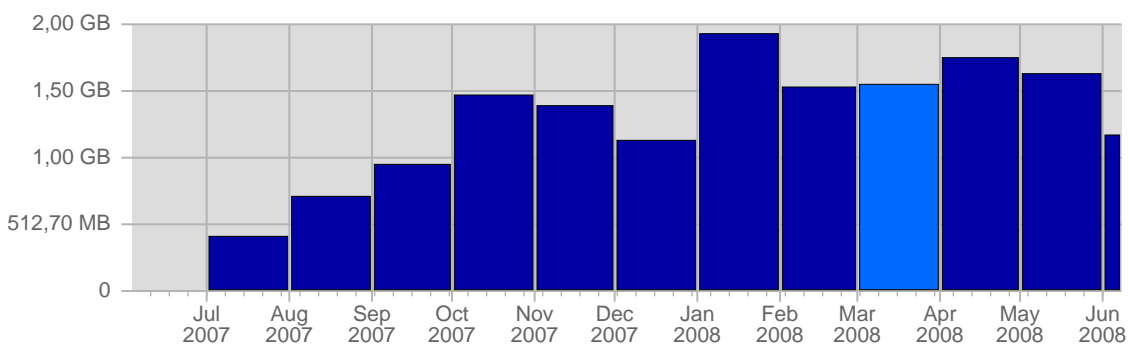

Bandwidth

Date	Total Bandwidth	Average Bandwidth Historically	Change	Percent of Total Bandwidth
Sat Mar 1st, 2008	35,54 MB	39,83 MB	+35,54 MB ▲	2,22%
Sun Mar 2nd, 2008	34,73 MB	34,62 MB	+34,73 MB ▲	2,17%
Mon Mar 3rd, 2008	94,51 MB	49,69 MB	+94,51 MB ▲	5,91%
Tue Mar 4th, 2008	47,06 MB	53,34 MB	+47,06 MB ▲	2,94%
Wed Mar 5th, 2008	39,40 MB	51,81 MB	+39,40 MB ▲	2,46%
Thu Mar 6th, 2008	43,02 MB	44,00 MB	+43,02 MB ▲	2,69%
Fri Mar 7th, 2008	40,88 MB	41,06 MB	+40,88 MB ▲	2,56%
Sat Mar 8th, 2008	24,86 MB	39,83 MB	-10,68 MB ▼	1,55%
Sun Mar 9th, 2008	43,37 MB	34,62 MB	+8,64 MB ▲	2,71%
Mon Mar 10th, 2008	52,25 MB	49,69 MB	-42,26 MB ▼	3,27%
Tue Mar 11th, 2008	45,22 MB	53,34 MB	-1,84 MB ▼	2,83%
Wed Mar 12th, 2008	55,79 MB	51,81 MB	+16,40 MB ▲	3,49%
Thu Mar 13th, 2008	34,48 MB	44,00 MB	-8,54 MB ▼	2,16%
Fri Mar 14th, 2008	49,38 MB	41,06 MB	+8,50 MB ▲	3,09%
Sat Mar 15th, 2008	117,77 MB	39,83 MB	+92,91 MB ▲	7,36%
Sun Mar 16th, 2008	34,52 MB	34,62 MB	-8,85 MB ▼	2,16%
Mon Mar 17th, 2008	105,79 MB	49,69 MB	+53,54 MB ▲	6,62%
Tue Mar 18th, 2008	60,03 MB	53,34 MB	+14,81 MB ▲	3,75%

Continued on Page 8 ...