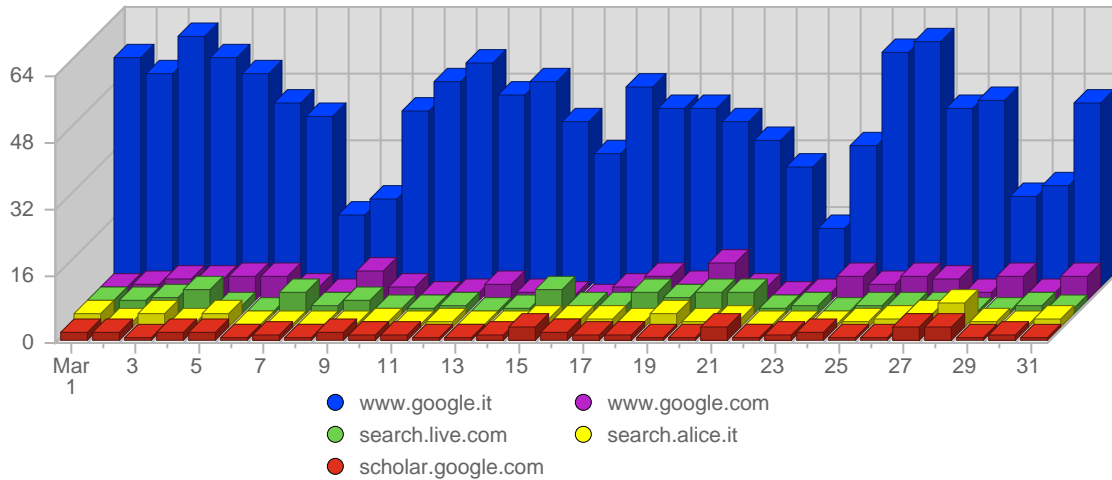

Referring Domains

#	Site Domain	Total Visits Referred	Average Visits Historically	Change	Percent of Visits
1.	www.google.it	1,286	1,258,64	-653 ▼	76,37%
2.	www.google.com	119	103,18	-64 ▼	7,07%
3.	search.live.com	74	64,36	+5 ▲	4,39%
4.	search.alice.it	41	55,30	-49 ▼	2,44%
5.	scholar.google.com	34	43,70	-35 ▼	2,02%
6.	images.google.it	13	4,80	+5 ▲	0,77%
7.	it.search.yahoo.com	11	13,50	-5 ▼	0,65%
8.	www.municipio.re.it	10	3,25	+5 ▲	0,59%
9.	scholar.google.it	10	15,75	-10 ▼	0,59%
10.	www.google.ch	8	7,70	-2 ▼	0,48%
11.	209.85.135.104	5	3,11	+1 ▲	0,30%
12.	digilander.libero.it	5	4,50	+1 ▲	0,30%
13.	www.counselingitalia.com	5	4,88	+2 ▲	0,30%
14.	search.msn.it	4	9,30	-11 ▼	0,24%
15.	www.vaivale.com	4	5,10	-2 ▼	0,24%
16.	arianna.libero.it	4	3,80	-3 ▼	0,24%
17.	www.google.es	3	2,43	-1 ▼	0,18%
18.	209.85.129.104	3	2,88	+1 ▲	0,18%
19.	www.infermieredellatuscia.it	3	2,13	+2 ▲	0,18%
20.	forumcounseling.forumfree.net	2	1,67	+1 ▲	0,12%
21.	it.altavista.com	2	2,13	0 ▬	0,12%
22.	www.google.fr	2	1,20	0 ▬	0,12%
23.	www.fastweb.it	2	2,14	-2 ▼	0,12%
24.	search.msn.com	2	1,86	0 ▬	0,12%
25.	aspicmodena.it	2	-	+2 ▲	0,12%
		1,684	1,619	-852