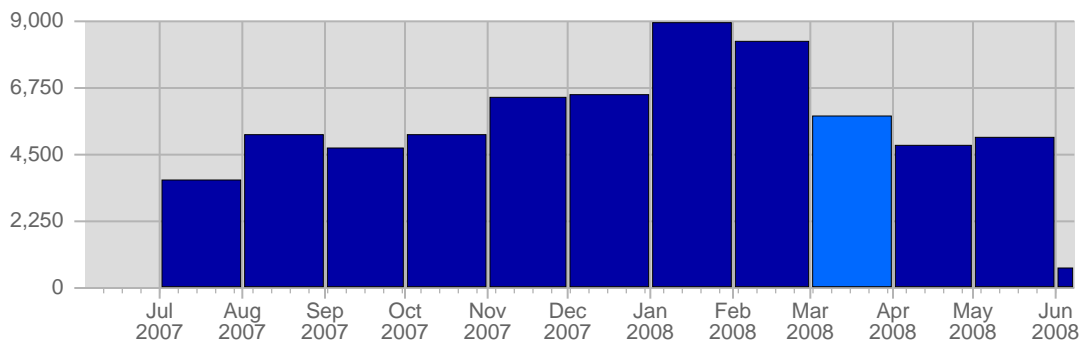

Report Description

Domain: counselling-care.it
 Report Description: Executive Summary Report for the month of March 2008
 Report Range: Month of March 2008
 Report Scope: Historical Data

Visits

Date	Total Visits	Average Visits Historically	Change	Percent of Total Visits
Sat Mar 1st, 2008	134	125,77	+134 ▲	2,59%
Sun Mar 2nd, 2008	136	132,26	+136 ▲	2,63%
Mon Mar 3rd, 2008	197	165,57	+197 ▲	3,81%
Tue Mar 4th, 2008	194	168,11	+194 ▲	3,75%
Wed Mar 5th, 2008	171	163,92	+171 ▲	3,31%
Thu Mar 6th, 2008	151	162,34	+151 ▲	2,92%
Fri Mar 7th, 2008	138	146,49	+138 ▲	2,67%
Sat Mar 8th, 2008	128	125,77	-6 ▼	2,48%
Sun Mar 9th, 2008	163	132,26	+27 ▲	3,15%

Page Views

Date	Total Page Views	Average Page Views Historically	Change	Percent of Total Page Views
Sat Mar 1st, 2008	197	188,28	+197 ▲	3,38%
Sun Mar 2nd, 2008	265	191,68	+265 ▲	4,55%
Mon Mar 3rd, 2008	218	209,43	+218 ▲	3,74%
Tue Mar 4th, 2008	180	207,45	+180 ▲	3,09%
Wed Mar 5th, 2008	150	213,26	+150 ▲	2,58%
Thu Mar 6th, 2008	121	186,57	+121 ▲	2,08%
Fri Mar 7th, 2008	206	178,02	+206 ▲	3,54%
Sat Mar 8th, 2008	94	188,28	-103 ▼	1,61%
Sun Mar 9th, 2008	298	191,68	+33 ▲	5,12%
Mon Mar 10th, 2008	280	209,43	+62 ▲	4,81%
Tue Mar 11th, 2008	240	207,45	+60 ▲	4,12%
Wed Mar 12th, 2008	121	213,26	-29 ▼	2,08%
Thu Mar 13th, 2008	168	186,57	+47 ▲	2,89%
Fri Mar 14th, 2008	190	178,02	-16 ▼	3,26%
Sat Mar 15th, 2008	212	188,28	+118 ▲	3,64%
Sun Mar 16th, 2008	162	191,68	-136 ▼	2,78%
Mon Mar 17th, 2008	132	209,43	-148 ▼	2,27%
Tue Mar 18th, 2008	192	207,45	-48 ▼	3,30%