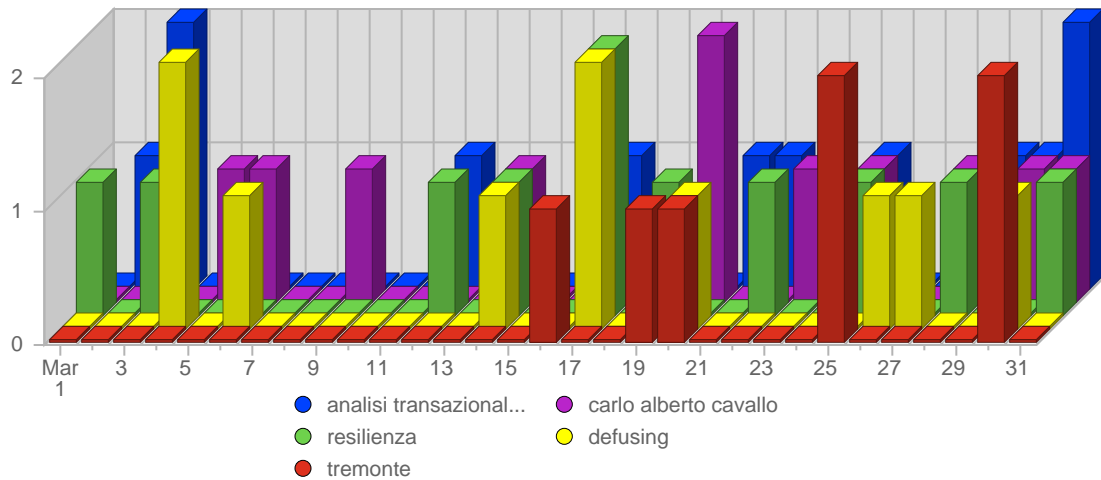

Search Phrases

#	Search Phrase	Total Visits Referred	Average Visits Historically	Change	Percent of Visits
1.	analisi transazional...	13	9,30	+8 ▲	0,92%
2.	carlo alberto cavallo	11	4,00	+9 ▲	0,78%
3.	resilienza	11	5,70	+5 ▲	0,78%
4.	defusing	10	6,89	+2 ▲	0,71%
5.	tremonte	7	3,20	+7 ▲	0,50%
6.	relazione aiuto	6	4,50	+2 ▲	0,43%
7.	sindrome post traumatica da stress	5	2,56	+3 ▲	0,35%
8.	audiopsicofo...	4	3,00	+4 ▲	0,28%
9.	psicotraumat...	4	3,44	+2 ▲	0,28%
10.	pio scilligo	3	1,43	+2 ▲	0,21%
11.	counselling infermierist...	3	7,75	-3 ▼	0,21%
12.	laura bastianelli	3	2,25	+3 ▲	0,21%
13.	paolo monformoso	3	1,17	+2 ▲	0,21%
14.	counseling emergenza	3	1,33	+2 ▲	0,21%
15.	giuseppe tremonte	3	2,10	+1 ▲	0,21%
16.	archeopsiche	3	1,67	+3 ▲	0,21%
17.	sindrome post traumatica	3	2,71	-1 ▼	0,21%
18.	angelucci armando	3	14,00	+1 ▲	0,21%
19.	definizione coping	3	1,50	+2 ▲	0,21%
20.	pragmatica comunicazion... umana	3	1,50	+3 ▲	0,21%
21.	analisi transazional... integrativa	3	2,00	+1 ▲	0,21%
22.	comunicazion... in emergenza	3	1,33	+3 ▲	0,21%
23.	averill emozioni	3	1,33	+2 ▲	0,21%
24.	karpman triangolo drammatico	2	-	+2 ▲	0,14%
25.	...hio psicologici degli operatori sanitari stress	2	-	+2 ▲	0,14%
		1,412	238	-705