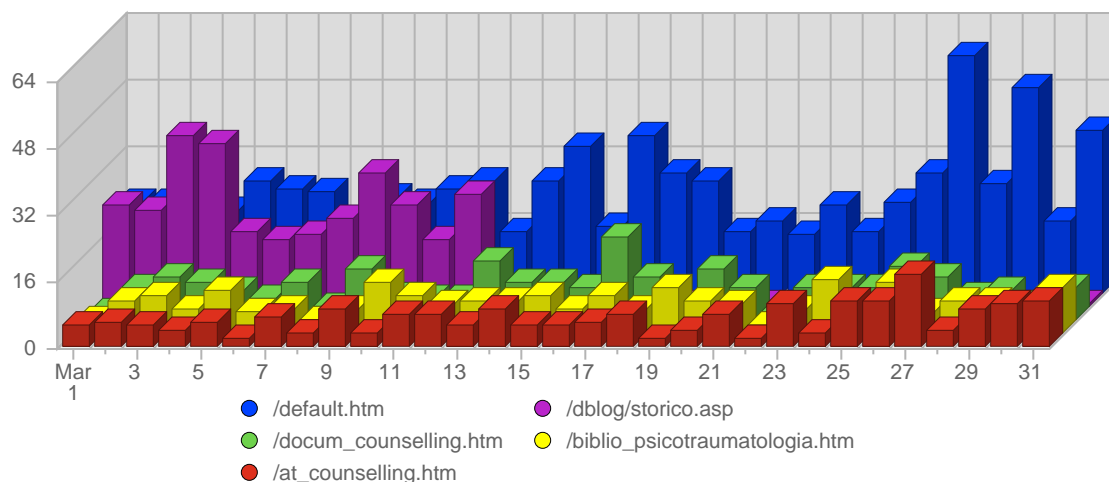

Pages

#	Title & Page	Total Page Views	Average Page Views Historically	Change	Percent of Page Views
1.	/default.htm	793	753,09	-151 ▼	13,62%
2.	/dblog/storico.asp	298	589,56	-456 ▼	5,12%
3.	/docum_counselling.htm	247	202,64	-25 ▼	4,24%
4.	/biblio_psicotraumatologia.htm	230	153,00	-20 ▼	3,95%
5.	/at_counselling.htm	206	174,36	-12 ▼	3,54%
6.	/docum_psicotraumatologia.htm	190	188,46	-57 ▼	3,26%
7.	/biblio_counselling.htm	188	164,82	-45 ▼	3,23%
8.	/formaz_counselling.htm	142	110,46	+1 ▲	2,44%
9.	/ps.htm	134	105,64	-20 ▼	2,30%
10.	/formaz_psicotraumatologia.htm	125	113,18	-15 ▼	2,15%
11.	/formazione.htm	124	121,82	-31 ▼	2,13%
12.	/psicotraumatologia.htm	122	109,27	-11 ▼	2,10%
13.	/counselling.htm	113	96,09	-30 ▼	1,94%
14.	/convegnovf/foto/index.htm	112	79,00	+22 ▲	1,92%
15.	/chi+sono.htm	109	107,55	-24 ▼	1,87%
16.	/links_counselling.htm	107	80,91	-5 ▼	1,84%
17.	/links_psicotraumatologia.htm	104	82,18	-5 ▼	1,79%
18.	/parlano.htm	95	86,50	-36 ▼	1,63%
19.	/livestats.htm	94	72,73	-26 ▼	1,61%
20.	/googleadsense.htm	91	89,13	-47 ▼	1,56%
21.	/dblog/articolo.asp	89	212,00	-172 ▼	1,53%
22.	/dblog/default.asp	84	184,67	-197 ▼	1,44%
23.	/ascolta.htm	83	64,90	-24 ▼	1,43%
24.	/supportopsi-vvf-er.htm	80	64,10	-36 ▼	1,37%
25.	/confronto/supervisione.htm	77	59,78	-21 ▼	1,32%
		5,824	5,440	-2,532