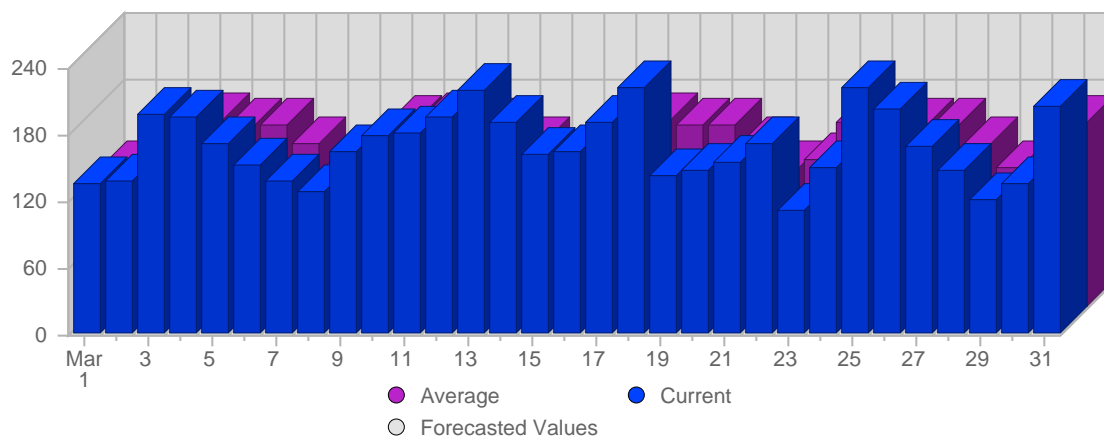

Report Description

Domain: counselling-care.it
 Report Description: Executive Summary Report for the month of March 2008
 Report Range: Month of March 2008
 Report Scope: Historical Data

Visits

Date	Total Visits	Average Visits Historically	Change	Percent of Total Visits
Sat Mar 1st, 2008	134	125,77	+134 ▲	2,59%
Sun Mar 2nd, 2008	136	132,26	+136 ▲	2,63%
Mon Mar 3rd, 2008	197	165,57	+197 ▲	3,81%
Tue Mar 4th, 2008	194	168,11	+194 ▲	3,75%
Wed Mar 5th, 2008	171	163,92	+171 ▲	3,31%
Thu Mar 6th, 2008	151	162,34	+151 ▲	2,92%
Fri Mar 7th, 2008	138	146,49	+138 ▲	2,67%
Sat Mar 8th, 2008	128	125,77	-6 ▼	2,48%
Sun Mar 9th, 2008	163	132,26	+27 ▲	3,15%

Continued on Page 2 ...

... continued from Page 1

Mon Mar 10th, 2008	178	165,57	-19 ▼	3,44%
Tue Mar 11th, 2008	180	168,11	-14 ▼	3,48%
Wed Mar 12th, 2008	195	163,92	+24 ▲	3,77%
Thu Mar 13th, 2008	218	162,34	+67 ▲	4,22%
Fri Mar 14th, 2008	190	146,49	+52 ▲	3,68%
Sat Mar 15th, 2008	161	125,77	+33 ▲	3,11%
Sun Mar 16th, 2008	162	132,26	-1 ▼	3,13%
Mon Mar 17th, 2008	189	165,57	+11 ▲	3,66%
Tue Mar 18th, 2008	222	168,11	+42 ▲	4,29%
Wed Mar 19th, 2008	141	163,92	-54 ▼	2,73%
Thu Mar 20th, 2008	147	162,34	-71 ▼	2,84%
Fri Mar 21st, 2008	154	146,49	-36 ▼	2,98%
Sat Mar 22nd, 2008	171	125,77	+10 ▲	3,31%
Sun Mar 23rd, 2008	111	132,26	-51 ▼	2,15%
Mon Mar 24th, 2008	148	165,57	-41 ▼	2,86%
Tue Mar 25th, 2008	220	168,11	-2 ▼	4,26%
Wed Mar 26th, 2008	201	163,92	+60 ▲	3,89%
Thu Mar 27th, 2008	168	162,34	+21 ▲	3,25%
Fri Mar 28th, 2008	146	146,49	-8 ▼	2,82%
Sat Mar 29th, 2008	119	125,77	-52 ▼	2,30%
Sun Mar 30th, 2008	134	132,26	+23 ▲	2,59%
Mon Mar 31st, 2008	203	165,57	+55 ▲	3,93%
	5,170	4,162	227	