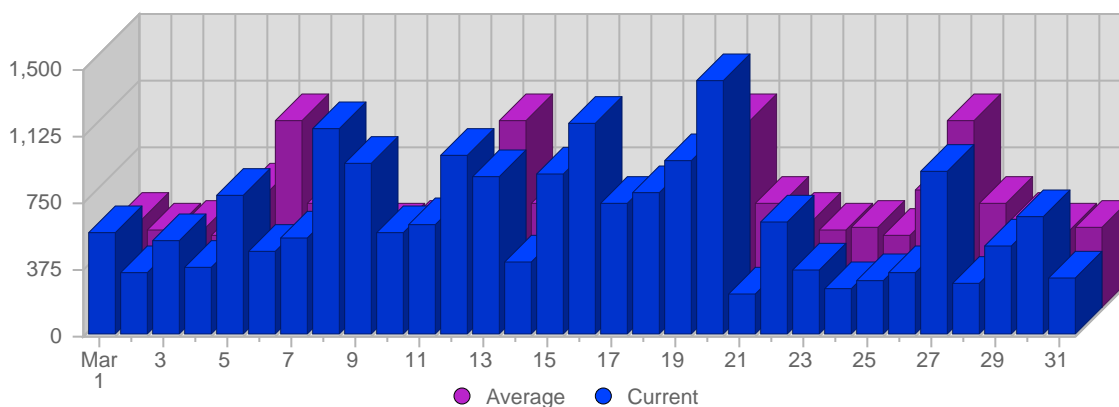

## Page Views

Date	Total Page Views	Average Page Views Historically	Change	Percent of Total Page Views
Thu Mar 1st, 2007	166	101,19	+166 ▲	2,51%
Fri Mar 2nd, 2007	117	96,04	+117 ▲	1,77%
Sat Mar 3rd, 2007	212	93,67	+212 ▲	3,21%
Sun Mar 4th, 2007	149	109,41	-113 ▼	2,26%
Mon Mar 5th, 2007	251	133,87	+49 ▲	3,80%
Tue Mar 6th, 2007	148	634,32	+5 ▲	2,24%
Wed Mar 7th, 2007	156	206,88	-101 ▼	2,36%
Thu Mar 8th, 2007	318	101,19	+152 ▲	4,81%
Fri Mar 9th, 2007	353	96,04	+236 ▲	5,34%
Sat Mar 10th, 2007	175	93,67	-37 ▼	2,65%
Sun Mar 11th, 2007	192	109,41	+43 ▲	2,91%
Mon Mar 12th, 2007	261	133,87	+10 ▲	3,95%
Tue Mar 13th, 2007	204	634,32	+56 ▲	3,09%
Wed Mar 14th, 2007	138	206,88	-18 ▼	2,09%
Thu Mar 15th, 2007	238	101,19	-80 ▼	3,60%
Fri Mar 16th, 2007	326	96,04	-27 ▼	4,93%
Sat Mar 17th, 2007	257	93,67	+82 ▲	3,89%
Sun Mar 18th, 2007	277	109,41	+85 ▲	4,19%

## Hits

Date	Total Hits	Average Hits Historically	Change	Percent of Total Hits
Thu Mar 1st, 2007	579	504,80	+579 ▲	2,87%
Fri Mar 2nd, 2007	356	435,09	+356 ▲	1,76%
Sat Mar 3rd, 2007	533	463,41	+533 ▲	2,64%
Sun Mar 4th, 2007	380	419,25	-538 ▼	1,88%
Mon Mar 5th, 2007	782	668,99	-3 ▼	3,87%
Tue Mar 6th, 2007	479	1,064,22	-311 ▼	2,37%
Wed Mar 7th, 2007	548	591,25	-185 ▼	2,71%
Thu Mar 8th, 2007	1,166	504,80	+587 ▲	5,77%
Fri Mar 9th, 2007	960	435,09	+604 ▲	4,75%
Sat Mar 10th, 2007	580	463,41	+47 ▲	2,87%
Sun Mar 11th, 2007	616	419,25	+236 ▲	3,05%
Mon Mar 12th, 2007	1,019	668,99	+237 ▲	5,04%
Tue Mar 13th, 2007	889	1,064,22	+410 ▲	4,40%
Wed Mar 14th, 2007	410	591,25	-138 ▼	2,03%
Thu Mar 15th, 2007	914	504,80	-252 ▼	4,52%
Fri Mar 16th, 2007	1,188	435,09	+228 ▲	5,88%
Sat Mar 17th, 2007	740	463,41	+160 ▲	3,66%
Sun Mar 18th, 2007	796	419,25	+180 ▲	3,94%