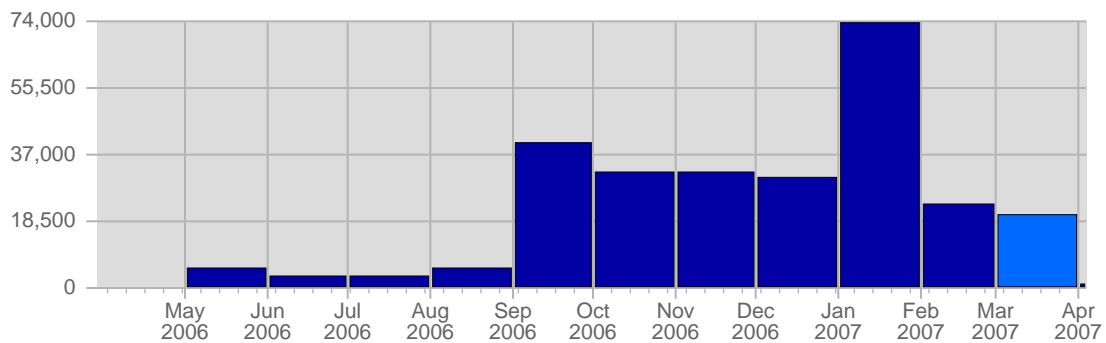

## Page Views

Date	Total Page Views	Average Page Views Historically	Change	Percent of Total Page Views
Thu Mar 1st, 2007	166	101,19	+166 ▲	2,51%
Fri Mar 2nd, 2007	117	96,04	+117 ▲	1,77%
Sat Mar 3rd, 2007	212	93,67	+212 ▲	3,21%
Sun Mar 4th, 2007	149	109,41	-113 ▼	2,26%
Mon Mar 5th, 2007	251	133,87	+49 ▲	3,80%
Tue Mar 6th, 2007	148	634,32	+5 ▲	2,24%
Wed Mar 7th, 2007	156	206,88	-101 ▼	2,36%
Thu Mar 8th, 2007	318	101,19	+152 ▲	4,81%
Fri Mar 9th, 2007	353	96,04	+236 ▲	5,34%
Sat Mar 10th, 2007	175	93,67	-37 ▼	2,65%
Sun Mar 11th, 2007	192	109,41	+43 ▲	2,91%
Mon Mar 12th, 2007	261	133,87	+10 ▲	3,95%
Tue Mar 13th, 2007	204	634,32	+56 ▲	3,09%
Wed Mar 14th, 2007	138	206,88	-18 ▼	2,09%
Thu Mar 15th, 2007	238	101,19	-80 ▼	3,60%
Fri Mar 16th, 2007	326	96,04	-27 ▼	4,93%
Sat Mar 17th, 2007	257	93,67	+82 ▲	3,89%
Sun Mar 18th, 2007	277	109,41	+85 ▲	4,19%

## Hits

Date	Total Hits	Average Hits Historically	Change	Percent of Total Hits
Thu Mar 1st, 2007	579	504,80	+579 ▲	2,87%
Fri Mar 2nd, 2007	356	435,09	+356 ▲	1,76%
Sat Mar 3rd, 2007	533	463,41	+533 ▲	2,64%
Sun Mar 4th, 2007	380	419,25	-538 ▼	1,88%
Mon Mar 5th, 2007	782	668,99	-3 ▼	3,87%
Tue Mar 6th, 2007	479	1,064,22	-311 ▼	2,37%
Wed Mar 7th, 2007	548	591,25	-185 ▼	2,71%
Thu Mar 8th, 2007	1,166	504,80	+587 ▲	5,77%
Fri Mar 9th, 2007	960	435,09	+604 ▲	4,75%
Sat Mar 10th, 2007	580	463,41	+47 ▲	2,87%
Sun Mar 11th, 2007	616	419,25	+236 ▲	3,05%
Mon Mar 12th, 2007	1,019	668,99	+237 ▲	5,04%
Tue Mar 13th, 2007	889	1,064,22	+410 ▲	4,40%
Wed Mar 14th, 2007	410	591,25	-138 ▼	2,03%
Thu Mar 15th, 2007	914	504,80	-252 ▼	4,52%
Fri Mar 16th, 2007	1,188	435,09	+228 ▲	5,88%
Sat Mar 17th, 2007	740	463,41	+160 ▲	3,66%
Sun Mar 18th, 2007	796	419,25	+180 ▲	3,94%