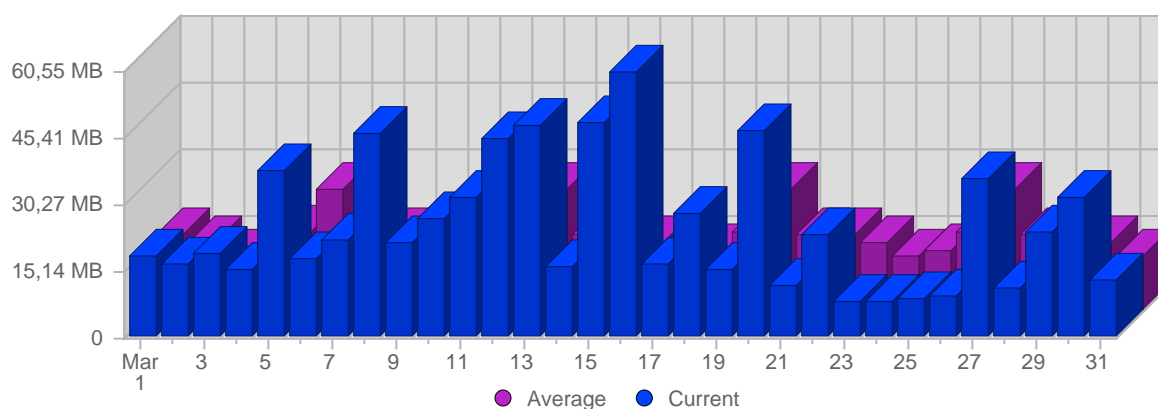

## Hits

Date	Total Hits	Average Hits Historically	Change	Percent of Total Hits
Thu Mar 1st, 2007	579	504,80	+579 ▲	2,87%
Fri Mar 2nd, 2007	356	435,09	+356 ▲	1,76%
Sat Mar 3rd, 2007	533	463,41	+533 ▲	2,64%
Sun Mar 4th, 2007	380	419,25	-538 ▼	1,88%
Mon Mar 5th, 2007	782	668,99	-3 ▼	3,87%
Tue Mar 6th, 2007	479	1,064,22	-311 ▼	2,37%
Wed Mar 7th, 2007	548	591,25	-185 ▼	2,71%
Thu Mar 8th, 2007	1,166	504,80	+587 ▲	5,77%
Fri Mar 9th, 2007	960	435,09	+604 ▲	4,75%
Sat Mar 10th, 2007	580	463,41	+47 ▲	2,87%
Sun Mar 11th, 2007	616	419,25	+236 ▲	3,05%
Mon Mar 12th, 2007	1,019	668,99	+237 ▲	5,04%
Tue Mar 13th, 2007	889	1,064,22	+410 ▲	4,40%
Wed Mar 14th, 2007	410	591,25	-138 ▼	2,03%
Thu Mar 15th, 2007	914	504,80	-252 ▼	4,52%
Fri Mar 16th, 2007	1,188	435,09	+228 ▲	5,88%
Sat Mar 17th, 2007	740	463,41	+160 ▲	3,66%
Sun Mar 18th, 2007	796	419,25	+180 ▲	3,94%

## Bandwidth

Date	Total Bandwidth	Average Bandwidth Historically	Change	Percent of Total Bandwidth
Thu Mar 1st, 2007	18,25 MB	17,42 MB	+18,25 MB ▲	2,32%
Fri Mar 2nd, 2007	16,63 MB	15,63 MB	+16,63 MB ▲	2,12%
Sat Mar 3rd, 2007	19,37 MB	12,20 MB	+19,37 MB ▲	2,47%
Sun Mar 4th, 2007	15,16 MB	13,33 MB	-34,20 MB ▼	1,93%
Mon Mar 5th, 2007	38,04 MB	17,92 MB	-6,29 MB ▼	4,85%
Tue Mar 6th, 2007	17,94 MB	27,84 MB	-16,46 MB ▼	2,28%
Wed Mar 7th, 2007	22,18 MB	17,03 MB	+1,75 MB ▲	2,83%
Thu Mar 8th, 2007	46,21 MB	17,42 MB	+27,96 MB ▲	5,89%
Fri Mar 9th, 2007	21,63 MB	15,63 MB	+5,01 MB ▲	2,76%
Sat Mar 10th, 2007	26,93 MB	12,20 MB	+7,55 MB ▲	3,43%
Sun Mar 11th, 2007	31,81 MB	13,33 MB	+16,66 MB ▲	4,05%
Mon Mar 12th, 2007	44,88 MB	17,92 MB	+6,84 MB ▲	5,72%
Tue Mar 13th, 2007	48,22 MB	27,84 MB	+30,29 MB ▲	6,14%
Wed Mar 14th, 2007	16,23 MB	17,03 MB	-5,95 MB ▼	2,07%
Thu Mar 15th, 2007	48,64 MB	17,42 MB	+2,43 MB ▲	6,20%
Fri Mar 16th, 2007	60,10 MB	15,63 MB	+38,47 MB ▲	7,66%
Sat Mar 17th, 2007	16,76 MB	12,20 MB	-10,17 MB ▼	2,14%
Sun Mar 18th, 2007	28,13 MB	13,33 MB	-3,68 MB ▼	3,58%