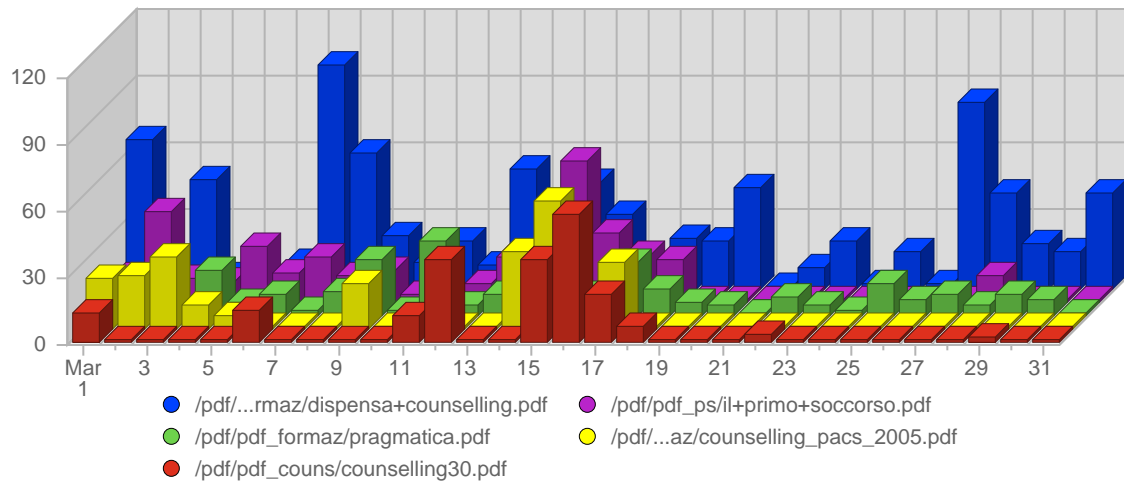

Media & Downloads

#	File	Total Downloads	Average Downloads Historically	Change	Percent of Downloads
1.	/pdf/pdf_formaz/dispensa+counselling.pdf	897	323,94	-151 ▼	11,83%
2.	/pdf/pdf_ps/il+primo+soccorso.pdf	344	187,47	-520 ▼	4,54%
3.	/pdf/pdf_formaz/pragmatica.pdf	280	208,33	-65 ▼	3,69%
4.	/pdf/pdf_formaz/counselling_pacs_2005.pdf	244	76,81	+11 ▲	3,22%
5.	/pdf/pdf_couns/counselling30.pdf	208	273,33	-789 ▼	2,74%
6.	/pdf/portfolio.pdf	193	106,19	-116 ▼	2,55%
7.	/pdf/pdf_formaz/esperienze_cri_2005.pdf	193	64,38	-131 ▼	2,55%
8.	/pdf/...maz/dispensa_psicotraumatologia.pdf	187	54,19	+2 ▲	2,47%
9.	/pdf/pdf_couns/counselling39.pdf	179	224,00	-202 ▼	2,36%
10.	/pdf/pdf_formaz/psicotrauma_correggio.pdf	151	61,08	+120 ▲	1,99%
11.	/pdf/pdf_formaz/psicotrauma_cri_2004.pdf	141	26,25	+43 ▲	1,86%
12.	/pdf/pdf_psico/psicotrauma57.pdf	140	88,20	+28 ▲	1,85%
13.	/pdf/pdf_formaz/counselling_cri_2004.pdf	129	36,69	-98 ▼	1,70%
14.	/pdf/pdf_ps/pbls_laici.pdf	106	54,40	-47 ▼	1,40%
15.	/pdf/pdf_formaz/psicotrauma_pacs_2005.pdf	106	40,75	-46 ▼	1,40%
16.	/pdf/pdf_psico/psicotrauma94.pdf	104	130,00	-108 ▼	1,37%
17.	/pdf/pdf_psico/psicotrauma103.pdf	92	39,33	+66 ▲	1,21%
18.	/pdf/curriculum.pdf	91	48,06	-26 ▼	1,20%
19.	/pdf/pdf_formaz/counselling_correggio.pdf	88	70,54	-147 ▼	1,16%
20.	/pdf/pdf_couns/counselling40.pdf	88	113,60	-120 ▼	1,16%
21.	/pdf/pdf_psico/psicotrauma89.pdf	76	31,36	+15 ▲	1,00%
22.	/pdf/pdf_couns/counselling24.pdf	67	39,71	-129 ▼	0,88%
23.	/pdf/pdf_psico/psicotrauma63.pdf	63	38,50	+20 ▲	0,83%
24.	/pdf/pdf_psico/psicotrauma86.pdf	58	26,82	-3 ▼	0,77%
25.	/convegnovf/irace+vincenzo.pdf	58	131,50	-205 ▼	0,77%
		7,584	3,458	-3,626