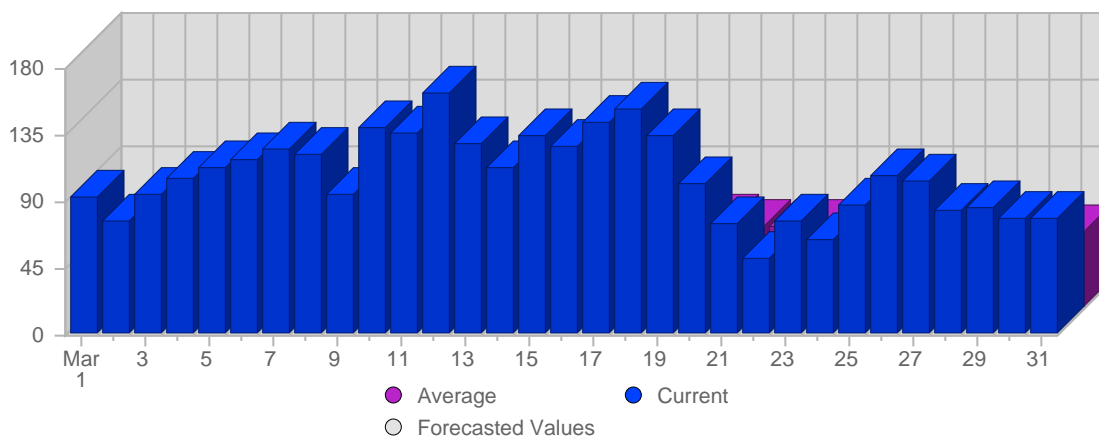

## Visits

Date	Total Visits	Average Visits Historically	Change	Percent of Total Visits
Thu Mar 1st, 2007	92	54,38	+92 ▲	2,81%
Fri Mar 2nd, 2007	75	53,73	+75 ▲	2,29%
Sat Mar 3rd, 2007	93	49,57	+93 ▲	2,84%
Sun Mar 4th, 2007	105	50,25	+19 ▲	3,21%
Mon Mar 5th, 2007	111	57,80	0 ▬	3,39%
Tue Mar 6th, 2007	117	57,59	+17 ▲	3,58%
Wed Mar 7th, 2007	124	54,29	+16 ▲	3,79%
Thu Mar 8th, 2007	121	54,38	+29 ▲	3,70%
Fri Mar 9th, 2007	93	53,73	+18 ▲	2,84%

## Page Views

Date	Total Page Views	Average Page Views Historically	Change	Percent of Total Page Views
Thu Mar 1st, 2007	166	101,19	+166 ▲	2,51%
Fri Mar 2nd, 2007	117	96,04	+117 ▲	1,77%
Sat Mar 3rd, 2007	212	93,67	+212 ▲	3,21%
Sun Mar 4th, 2007	149	109,41	-113 ▼	2,26%
Mon Mar 5th, 2007	251	133,87	+49 ▲	3,80%
Tue Mar 6th, 2007	148	634,32	+5 ▲	2,24%
Wed Mar 7th, 2007	156	206,88	-101 ▼	2,36%
Thu Mar 8th, 2007	318	101,19	+152 ▲	4,81%
Fri Mar 9th, 2007	353	96,04	+236 ▲	5,34%
Sat Mar 10th, 2007	175	93,67	-37 ▼	2,65%
Sun Mar 11th, 2007	192	109,41	+43 ▲	2,91%
Mon Mar 12th, 2007	261	133,87	+10 ▲	3,95%
Tue Mar 13th, 2007	204	634,32	+56 ▲	3,09%
Wed Mar 14th, 2007	138	206,88	-18 ▼	2,09%
Thu Mar 15th, 2007	238	101,19	-80 ▼	3,60%
Fri Mar 16th, 2007	326	96,04	-27 ▼	4,93%
Sat Mar 17th, 2007	257	93,67	+82 ▲	3,89%
Sun Mar 18th, 2007	277	109,41	+85 ▲	4,19%

Continent Breakdown

#	Continent	Total Visits	Average Visits Historically	Change	Percent of Visits
1.	 North America	1,215	559,08	+220 ▲	58,41%
2.	 Europe	859	669,42	-628 ▼	41,30%
3.	 Asia	6	7,22	+2 ▲	0,29%
		2,080	1,234	-407	