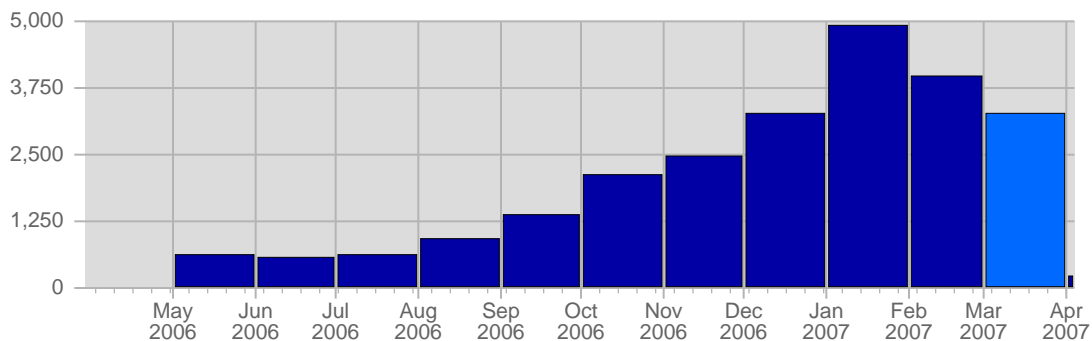

## Visits

Date	Total Visits	Average Visits Historically	Change	Percent of Total Visits
Thu Mar 1st, 2007	92	54,38	+92 ▲	2,81%
Fri Mar 2nd, 2007	75	53,73	+75 ▲	2,29%
Sat Mar 3rd, 2007	93	49,57	+93 ▲	2,84%
Sun Mar 4th, 2007	105	50,25	+19 ▲	3,21%
Mon Mar 5th, 2007	111	57,80	0 ▬	3,39%
Tue Mar 6th, 2007	117	57,59	+17 ▲	3,58%
Wed Mar 7th, 2007	124	54,29	+16 ▲	3,79%
Thu Mar 8th, 2007	121	54,38	+29 ▲	3,70%
Fri Mar 9th, 2007	93	53,73	+18 ▲	2,84%

## Page Views

Date	Total Page Views	Average Page Views Historically	Change	Percent of Total Page Views
Thu Mar 1st, 2007	166	101,19	+166 ▲	2,51%
Fri Mar 2nd, 2007	117	96,04	+117 ▲	1,77%
Sat Mar 3rd, 2007	212	93,67	+212 ▲	3,21%
Sun Mar 4th, 2007	149	109,41	-113 ▼	2,26%
Mon Mar 5th, 2007	251	133,87	+49 ▲	3,80%
Tue Mar 6th, 2007	148	634,32	+5 ▲	2,24%
Wed Mar 7th, 2007	156	206,88	-101 ▼	2,36%
Thu Mar 8th, 2007	318	101,19	+152 ▲	4,81%
Fri Mar 9th, 2007	353	96,04	+236 ▲	5,34%
Sat Mar 10th, 2007	175	93,67	-37 ▼	2,65%
Sun Mar 11th, 2007	192	109,41	+43 ▲	2,91%
Mon Mar 12th, 2007	261	133,87	+10 ▲	3,95%
Tue Mar 13th, 2007	204	634,32	+56 ▲	3,09%
Wed Mar 14th, 2007	138	206,88	-18 ▼	2,09%
Thu Mar 15th, 2007	238	101,19	-80 ▼	3,60%
Fri Mar 16th, 2007	326	96,04	-27 ▼	4,93%
Sat Mar 17th, 2007	257	93,67	+82 ▲	3,89%
Sun Mar 18th, 2007	277	109,41	+85 ▲	4,19%

Continent Breakdown

#	Continent	Total Visits	Average Visits Historically	Change	Percent of Visits
1.	 North America	1,215	559,08	+220 ▲	58,41%
2.	 Europe	859	669,42	-628 ▼	41,30%
3.	 Asia	6	7,22	+2 ▲	0,29%
		2,080	1,234	-407	