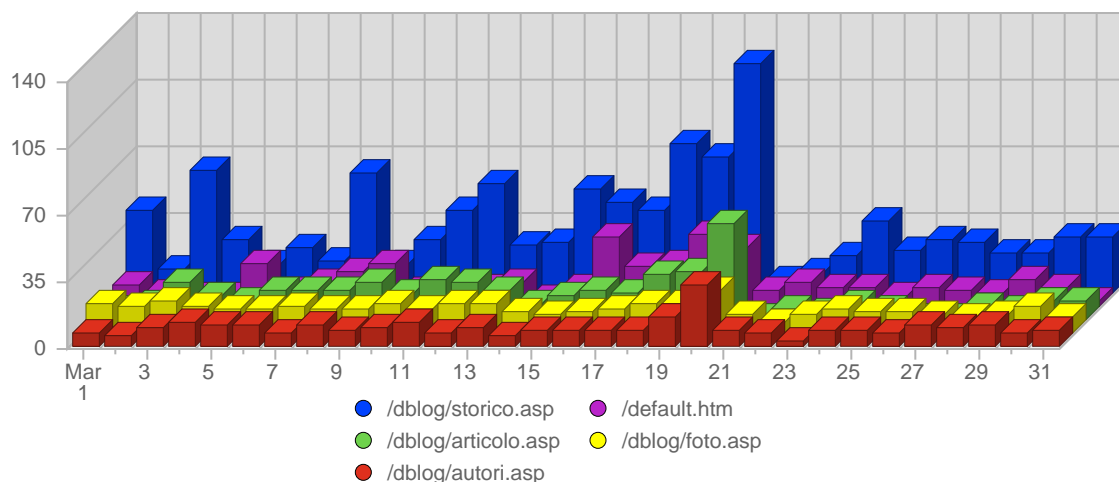

Pages

#	Title & Page	Total Page Views	Average Page Views Historically	Change	Percent of Page Views
1.	/dblog/storico.asp	1,134	1,486,86	+229 ▲	17,15%
2.	/default.htm	413	259,69	+123 ▲	6,24%
3.	/dblog/articolo.asp	402	1,164,29	-138 ▼	6,08%
4.	/dblog/foto.asp	392	1,020,57	-24 ▼	5,93%
5.	/dblog/autori.asp	300	980,43	+9 ▲	4,54%
6.	/dblog/default.asp	257	1,785,71	+10 ▲	3,89%
7.	/top_default.htm	254	151,33	+54 ▲	3,84%
8.	/center_default.htm	236	155,00	+7 ▲	3,57%
9.	/docum_counselling.htm	184	57,06	+23 ▲	2,78%
10.	/ticker1.swf	183	142,46	+5 ▲	2,77%
11.	/dblog/pubblicazioni.asp	161	919,14	-65 ▼	2,43%
12.	/dblog/classifica.asp	143	133,29	-106 ▼	2,16%
13.	/counselling.htm	142	81,63	+23 ▲	2,15%
14.	/dblog/risultati.asp	139	166,00	-140 ▼	2,10%
15.	/dblog/fotografia.asp	139	956,71	-140 ▼	2,10%
16.	/top_counselling.htm	138	84,00	+24 ▲	2,09%
17.	/dblog/stampa.asp	137	120,29	+59 ▲	2,07%
18.	/docum_psico.htm	131	62,88	+23 ▲	1,98%
19.	/dblog/linklog.asp	130	106,67	-51 ▼	1,97%
20.	/center_counselling.htm	110	76,67	-10 ▼	1,66%
21.	/psicotraumatologia.htm	104	76,06	-8 ▼	1,57%
22.	/center_psicotraumatologia.htm	104	73,00	-11 ▼	1,57%
23.	/top_psicotraumatologia.htm	98	68,67	-10 ▼	1,48%
24.	/biblio_counselling.htm	93	33,69	+5 ▲	1,41%
25.	/dblog/resize.aspx	80	98,25	-50 ▼	1,21%
		6,614	5,364	78