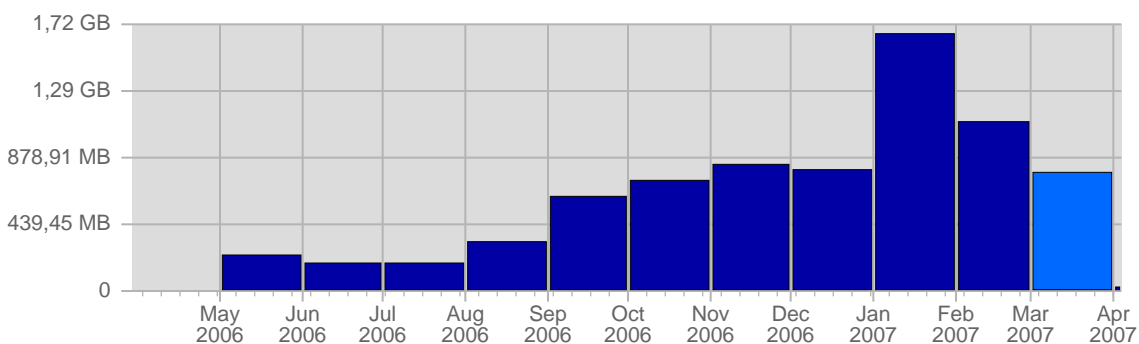

Bandwidth

Date	Total Bandwidth	Average Bandwidth Historically	Change	Percent of Total Bandwidth
Thu Mar 1st, 2007	18,25 MB	17,42 MB	+18,25 MB ▲	2,32%
Fri Mar 2nd, 2007	16,63 MB	15,63 MB	+16,63 MB ▲	2,12%
Sat Mar 3rd, 2007	19,37 MB	12,20 MB	+19,37 MB ▲	2,47%
Sun Mar 4th, 2007	15,16 MB	13,33 MB	-34,20 MB ▼	1,93%
Mon Mar 5th, 2007	38,04 MB	17,92 MB	-6,29 MB ▼	4,85%
Tue Mar 6th, 2007	17,94 MB	27,84 MB	-16,46 MB ▼	2,28%
Wed Mar 7th, 2007	22,18 MB	17,03 MB	+1,75 MB ▲	2,83%
Thu Mar 8th, 2007	46,21 MB	17,42 MB	+27,96 MB ▲	5,89%
Fri Mar 9th, 2007	21,63 MB	15,63 MB	+5,01 MB ▲	2,76%
Sat Mar 10th, 2007	26,93 MB	12,20 MB	+7,55 MB ▲	3,43%
Sun Mar 11th, 2007	31,81 MB	13,33 MB	+16,66 MB ▲	4,05%
Mon Mar 12th, 2007	44,88 MB	17,92 MB	+6,84 MB ▲	5,72%
Tue Mar 13th, 2007	48,22 MB	27,84 MB	+30,29 MB ▲	6,14%
Wed Mar 14th, 2007	16,23 MB	17,03 MB	-5,95 MB ▼	2,07%
Thu Mar 15th, 2007	48,64 MB	17,42 MB	+2,43 MB ▲	6,20%
Fri Mar 16th, 2007	60,10 MB	15,63 MB	+38,47 MB ▲	7,66%
Sat Mar 17th, 2007	16,76 MB	12,20 MB	-10,17 MB ▼	2,14%
Sun Mar 18th, 2007	28,13 MB	13,33 MB	-3,68 MB ▼	3,58%

Continued on Page 8 ...