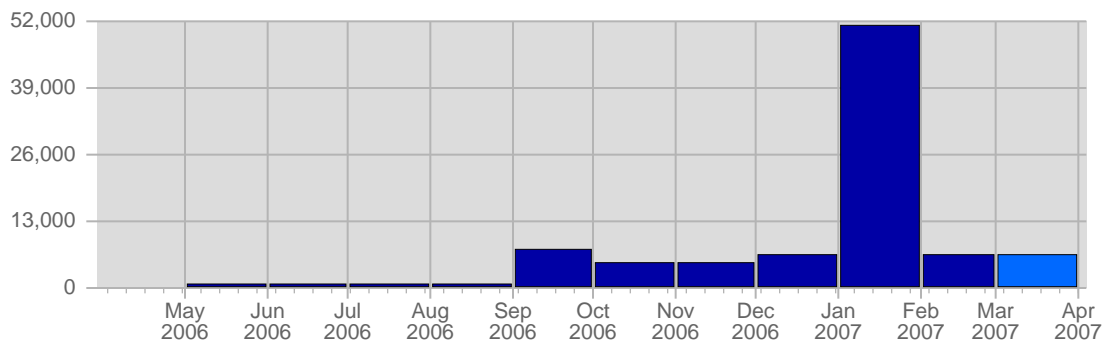

## Visits

Date	Total Visits	Average Visits Historically	Change	Percent of Total Visits
Thu Mar 1st, 2007	92	54,38	+92 ▲	2,81%
Fri Mar 2nd, 2007	75	53,73	+75 ▲	2,29%
Sat Mar 3rd, 2007	93	49,57	+93 ▲	2,84%
Sun Mar 4th, 2007	105	50,25	+19 ▲	3,21%
Mon Mar 5th, 2007	111	57,80	0 ▬	3,39%
Tue Mar 6th, 2007	117	57,59	+17 ▲	3,58%
Wed Mar 7th, 2007	124	54,29	+16 ▲	3,79%
Thu Mar 8th, 2007	121	54,38	+29 ▲	3,70%
Fri Mar 9th, 2007	93	53,73	+18 ▲	2,84%

## Page Views

Date	Total Page Views	Average Page Views Historically	Change	Percent of Total Page Views
Thu Mar 1st, 2007	166	101,19	+166 ▲	2,51%
Fri Mar 2nd, 2007	117	96,04	+117 ▲	1,77%
Sat Mar 3rd, 2007	212	93,67	+212 ▲	3,21%
Sun Mar 4th, 2007	149	109,41	-113 ▼	2,26%
Mon Mar 5th, 2007	251	133,87	+49 ▲	3,80%
Tue Mar 6th, 2007	148	634,32	+5 ▲	2,24%
Wed Mar 7th, 2007	156	206,88	-101 ▼	2,36%
Thu Mar 8th, 2007	318	101,19	+152 ▲	4,81%
Fri Mar 9th, 2007	353	96,04	+236 ▲	5,34%
Sat Mar 10th, 2007	175	93,67	-37 ▼	2,65%
Sun Mar 11th, 2007	192	109,41	+43 ▲	2,91%
Mon Mar 12th, 2007	261	133,87	+10 ▲	3,95%
Tue Mar 13th, 2007	204	634,32	+56 ▲	3,09%
Wed Mar 14th, 2007	138	206,88	-18 ▼	2,09%
Thu Mar 15th, 2007	238	101,19	-80 ▼	3,60%
Fri Mar 16th, 2007	326	96,04	-27 ▼	4,93%
Sat Mar 17th, 2007	257	93,67	+82 ▲	3,89%
Sun Mar 18th, 2007	277	109,41	+85 ▲	4,19%