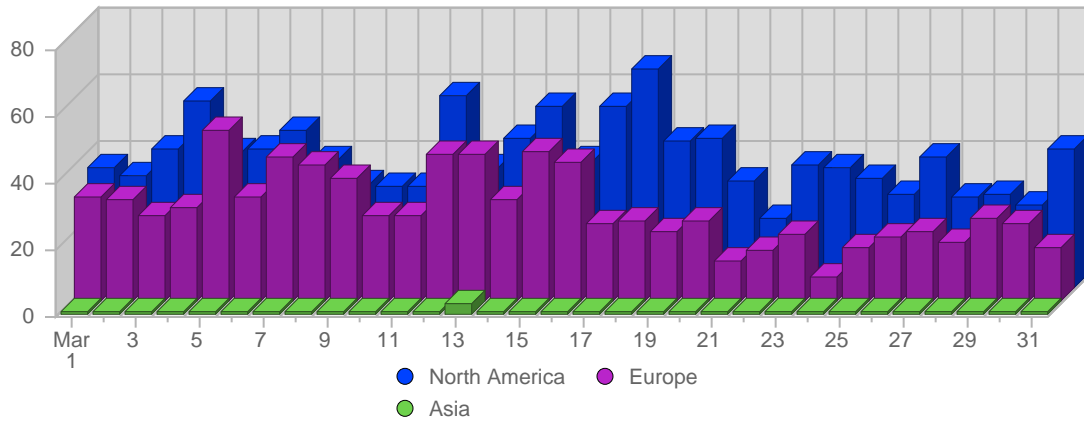

## Search Engines

#	Logo	Search Engine	Total Visits Referred	Average Visits Historically	Change	Percent of Visits
1.		Google	744	364,63	-615 ▼	98,67%
2.		MSN	8	10,29	+4 ▲	1,06%
3.		AltaVista	1	2,08	-1 ▼	0,13%
4.		Yahoo	1	6,50	-2 ▼	0,13%
			754	381	-614	

Continent Breakdown

#	Continent	Total Visits	Average Visits Historically	Change	Percent of Visits
1.	 North America	1,215	559,08	+220 ▲	58,41%
2.	 Europe	859	669,42	-628 ▼	41,30%
3.	 Asia	6	7,22	+2 ▲	0,29%
		2,080	1,234	-407	