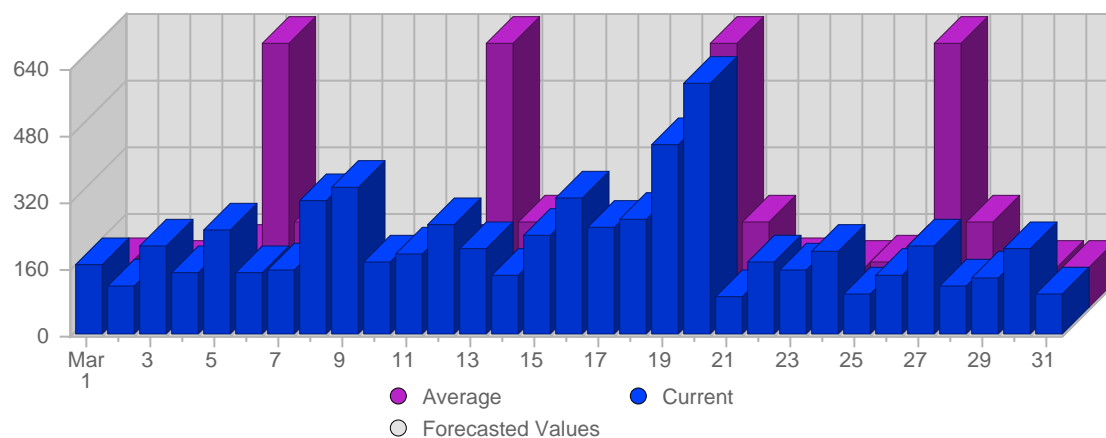

Page Views

Date	Total Page Views	Average Page Views Historically	Change	Percent of Total Page Views
Thu Mar 1st, 2007	166	101,19	+166 ▲	2,51%
Fri Mar 2nd, 2007	117	96,04	+117 ▲	1,77%
Sat Mar 3rd, 2007	212	93,67	+212 ▲	3,21%
Sun Mar 4th, 2007	149	109,41	-113 ▼	2,26%
Mon Mar 5th, 2007	251	133,87	+49 ▲	3,80%
Tue Mar 6th, 2007	148	634,32	+5 ▲	2,24%
Wed Mar 7th, 2007	156	206,88	-101 ▼	2,36%
Thu Mar 8th, 2007	318	101,19	+152 ▲	4,81%
Fri Mar 9th, 2007	353	96,04	+236 ▲	5,34%
Sat Mar 10th, 2007	175	93,67	-37 ▼	2,65%
Sun Mar 11th, 2007	192	109,41	+43 ▲	2,91%
Mon Mar 12th, 2007	261	133,87	+10 ▲	3,95%
Tue Mar 13th, 2007	204	634,32	+56 ▲	3,09%
Wed Mar 14th, 2007	138	206,88	-18 ▼	2,09%
Thu Mar 15th, 2007	238	101,19	-80 ▼	3,60%
Fri Mar 16th, 2007	326	96,04	-27 ▼	4,93%
Sat Mar 17th, 2007	257	93,67	+82 ▲	3,89%
Sun Mar 18th, 2007	277	109,41	+85 ▲	4,19%

Continued on Page 4 ...