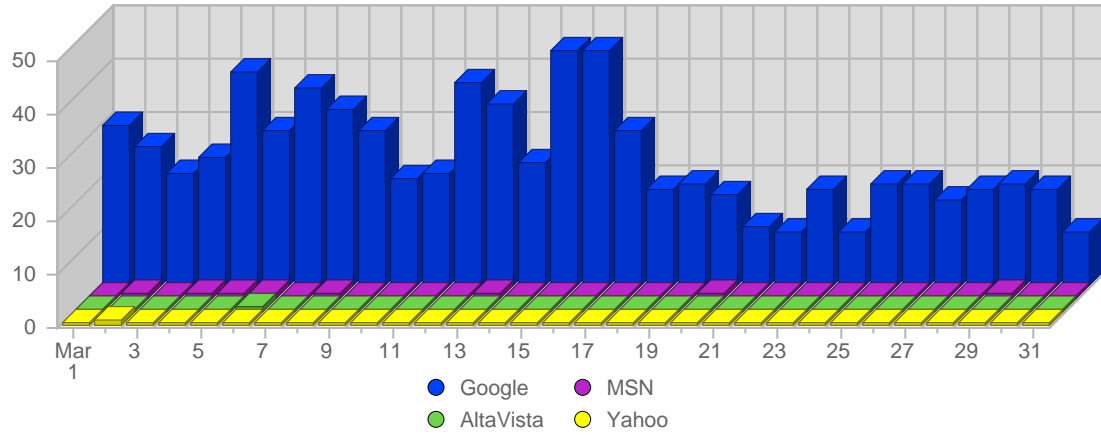

Search Engines

#	Logo	Search Engine	Total Visits Referred	Average Visits Historically	Change	Percent of Visits
1.		Google	744	364,63	-615 ▼	98,67%
2.		MSN	8	10,29	+4 ▲	1,06%
3.		AltaVista	1	2,08	-1 ▼	0,13%
4.		Yahoo	1	6,50	-2 ▼	0,13%
			754	381	-614