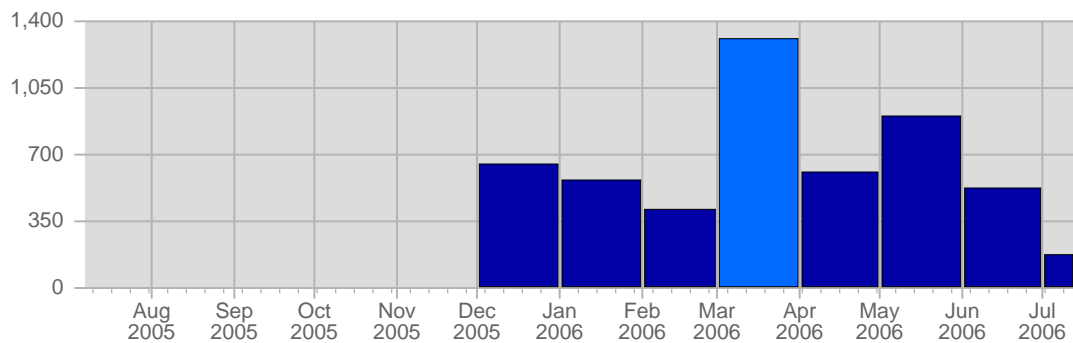

Report Description

Domain: counselling-care.it
 Report Description: Executive Summary Report for the month of March 2006
 Report Range: Month of March 2006
 Report Scope: Historical Data

Visits

Date	Total Visits	Average Visits Historically	Change	Percent of Total Visits
Wed Mar 1st, 2006	14	12,83	+14 ▲	2,48%
Thu Mar 2nd, 2006	11	14,24	+11 ▲	1,95%
Fri Mar 3rd, 2006	7	13,66	+7 ▲	1,24%
Sat Mar 4th, 2006	16	13,28	+16 ▲	2,84%
Sun Mar 5th, 2006	26	14,45	+18 ▲	4,61%
Mon Mar 6th, 2006	26	17,24	+1 ▲	4,61%
Tue Mar 7th, 2006	23	18,10	-2 ▼	4,08%
Wed Mar 8th, 2006	6	12,83	-8 ▼	1,06%
Thu Mar 9th, 2006	9	14,24	-2 ▼	1,60%

Page Views

Date	Total Page Views	Average Page Views Historically	Change	Percent of Total Page Views
Wed Mar 1st, 2006	26	22,21	+26 ▲	1,98%
Thu Mar 2nd, 2006	14	22,59	+14 ▲	1,07%
Fri Mar 3rd, 2006	6	23,00	+6 ▲	0,46%
Sat Mar 4th, 2006	98	18,66	+98 ▲	7,47%
Sun Mar 5th, 2006	136	24,00	+131 ▲	10,37%
Mon Mar 6th, 2006	248	29,45	+214 ▲	18,90%
Tue Mar 7th, 2006	53	26,55	+35 ▲	4,04%
Wed Mar 8th, 2006	4	22,21	-22 ▼	0,31%
Thu Mar 9th, 2006	13	22,59	-1 ▼	0,99%
Fri Mar 10th, 2006	15	23,00	+9 ▲	1,14%
Sat Mar 11th, 2006	6	18,66	-92 ▼	0,46%
Sun Mar 12th, 2006	55	24,00	-81 ▼	4,19%
Mon Mar 13th, 2006	23	29,45	-225 ▼	1,75%
Tue Mar 14th, 2006	17	26,55	-36 ▼	1,30%
Wed Mar 15th, 2006	23	22,21	+19 ▲	1,75%
Thu Mar 16th, 2006	26	22,59	+13 ▲	1,98%
Fri Mar 17th, 2006	32	23,00	+17 ▲	2,44%
Sat Mar 18th, 2006	25	18,66	+19 ▲	1,91%