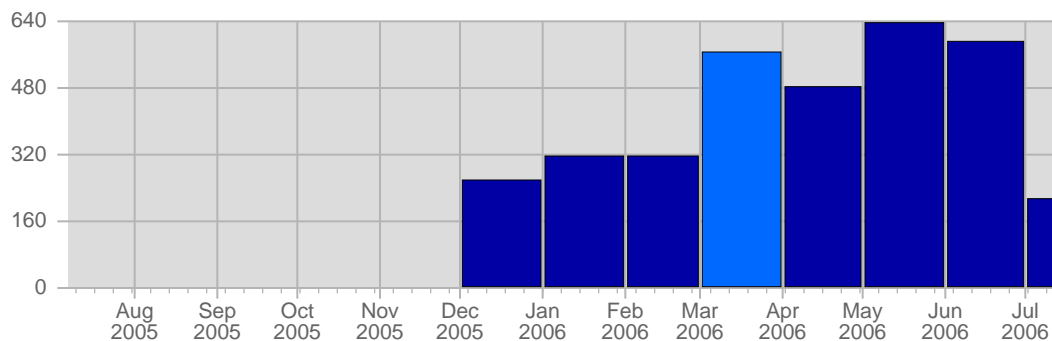

Report Description

Domain: counselling-care.it
 Report Description: Executive Summary Report for the month of March 2006
 Report Range: Month of March 2006
 Report Scope: Historical Data

Visits

Date	Total Visits	Average Visits Historically	Change	Percent of Total Visits
Wed Mar 1st, 2006	14	12,83	+14 ▲	2,48%
Thu Mar 2nd, 2006	11	14,24	+11 ▲	1,95%
Fri Mar 3rd, 2006	7	13,66	+7 ▲	1,24%
Sat Mar 4th, 2006	16	13,28	+16 ▲	2,84%
Sun Mar 5th, 2006	26	14,45	+18 ▲	4,61%
Mon Mar 6th, 2006	26	17,24	+1 ▲	4,61%
Tue Mar 7th, 2006	23	18,10	-2 ▼	4,08%
Wed Mar 8th, 2006	6	12,83	-8 ▼	1,06%
Thu Mar 9th, 2006	9	14,24	-2 ▼	1,60%

Page Views

Date	Total Page Views	Average Page Views Historically	Change	Percent of Total Page Views
Wed Mar 1st, 2006	26	22,21	+26 ▲	1,98%
Thu Mar 2nd, 2006	14	22,59	+14 ▲	1,07%
Fri Mar 3rd, 2006	6	23,00	+6 ▲	0,46%
Sat Mar 4th, 2006	98	18,66	+98 ▲	7,47%
Sun Mar 5th, 2006	136	24,00	+131 ▲	10,37%
Mon Mar 6th, 2006	248	29,45	+214 ▲	18,90%
Tue Mar 7th, 2006	53	26,55	+35 ▲	4,04%
Wed Mar 8th, 2006	4	22,21	-22 ▼	0,31%
Thu Mar 9th, 2006	13	22,59	-1 ▼	0,99%
Fri Mar 10th, 2006	15	23,00	+9 ▲	1,14%
Sat Mar 11th, 2006	6	18,66	-92 ▼	0,46%
Sun Mar 12th, 2006	55	24,00	-81 ▼	4,19%
Mon Mar 13th, 2006	23	29,45	-225 ▼	1,75%
Tue Mar 14th, 2006	17	26,55	-36 ▼	1,30%
Wed Mar 15th, 2006	23	22,21	+19 ▲	1,75%
Thu Mar 16th, 2006	26	22,59	+13 ▲	1,98%
Fri Mar 17th, 2006	32	23,00	+17 ▲	2,44%
Sat Mar 18th, 2006	25	18,66	+19 ▲	1,91%

Continent Breakdown

#		Continent	Total Visits	Average Visits Historically	Change	Percent of Visits
1.		North America	189	162,67	+58 ▲	54,78%
2.		Europe	154	116,50	+75 ▲	44,64%
3.		Asia	2	-	+2 ▲	0,58%
			345	279	135	