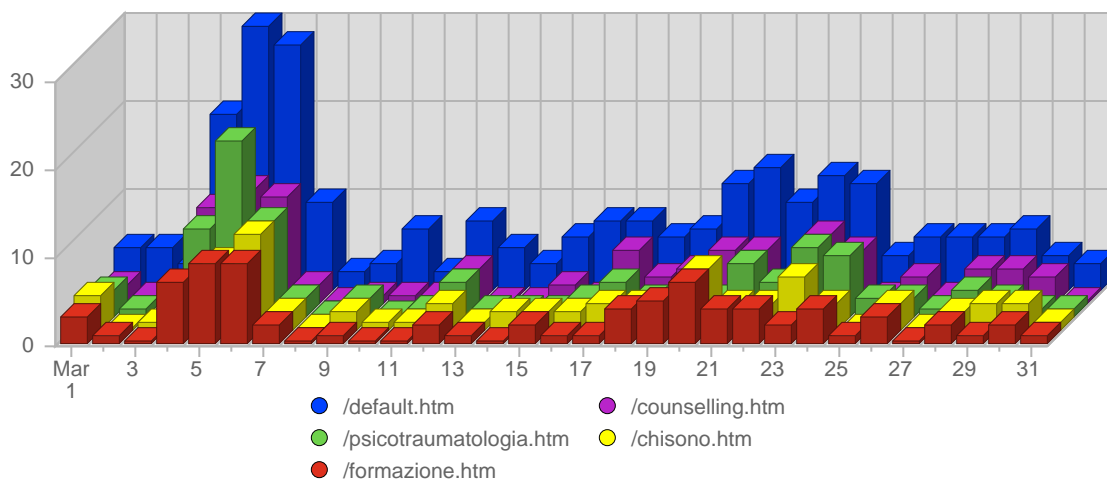

Pages

#	Title & Page	Total Page Views	Average Page Views Historically	Change	Percent of Page Views
1.	/default.htm	263	148,33	+147 ▲	20,05%
2.	/counselling.htm	108	50,67	+69 ▲	8,23%
3.	/psicotraumatologia.htm	107	50,00	+64 ▲	8,16%
4.	/chisono.htm	88	41,67	+59 ▲	6,71%
5.	/formazione.htm	79	39,17	+54 ▲	6,02%
6.	/contatti.htm	59	28,67	+32 ▲	4,50%
7.	/formaz_counselling.htm	58	18,50	+51 ▲	4,42%
8.	/aggiorna.htm	50	19,20	+43 ▲	3,81%
9.	/psicotrauma.htm	38	15,83	+30 ▲	2,90%
10.	/docum_psico.htm	38	23,00	+31 ▲	2,90%
11.	/formaz_psico.htm	34	13,17	+28 ▲	2,59%
12.	/docum_counselling.htm	34	16,17	+20 ▲	2,59%
13.	/analisi_transaksiionale.htm	32	10,33	+24 ▲	2,44%
14.	/links_psico.htm	29	10,33	+25 ▲	2,21%
15.	/ps.htm	29	12,83	+25 ▲	2,21%
16.	/pragmatica.htm	27	12,50	+22 ▲	2,06%
17.	/biblio_counselling.htm	25	10,50	+17 ▲	1,91%
18.	/biblio_psico.htm	24	9,67	+18 ▲	1,83%
19.	/links_counselling.htm	21	9,00	+13 ▲	1,60%
20.	/audio.htm	18	9,50	+11 ▲	1,37%
21.	/news_psico.htm	17	8,50	+13 ▲	1,30%
22.	/news_couns.htm	17	7,00	+12 ▲	1,30%
23.	/psico.htm	16	6,67	+12 ▲	1,22%
24.	/medcin.htm	15	6,33	+12 ▲	1,14%
25.	/links_ps.htm	15	4,50	+13 ▲	1,14%
		1,312	630	896