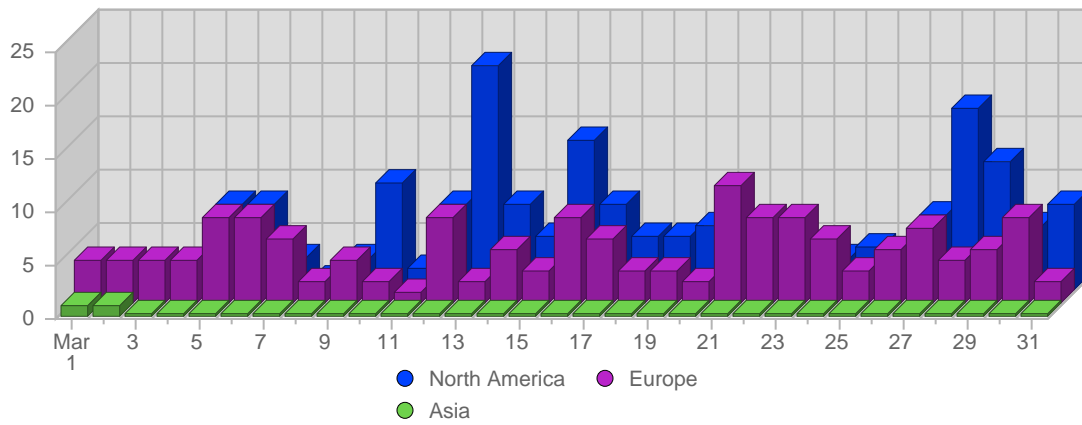

Search Engines

#	Logo	Search Engine	Total Visits Referred	Average Visits Historically	Change	Percent of Visits
1.		Google	23	15.00	+22 ▲	46.00%
2.		MSN	18	12,20	-1 ▼	36.00%
3.		Yahoo	5	4,40	+5 ▲	10.00%
4.		AltaVista	4	2,40	+2 ▲	8.00%
			50	31	28	

Continent Breakdown

#		Continent	Total Visits	Average Visits Historically	Change	Percent of Visits
1.		North America	189	162,67	+58 ▲	54,78%
2.		Europe	154	116,50	+75 ▲	44,64%
3.		Asia	2	-	+2 ▲	0,58%
			345	279	135	