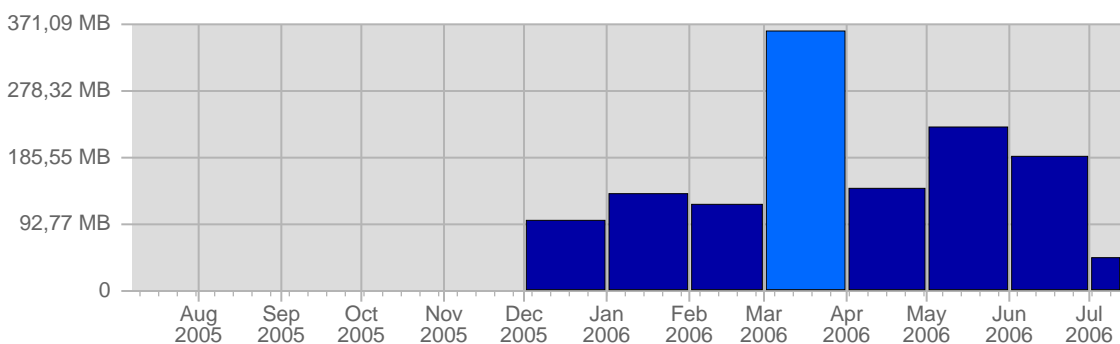

Bandwidth

Date	Total Bandwidth	Average Bandwidth Historically	Change	Percent of Total Bandwidth
Wed Mar 1st, 2006	1,11 MB	4,41 MB	+1,11 MB ▲	0,31%
Thu Mar 2nd, 2006	2,24 MB	5,42 MB	+2,24 MB ▲	0,62%
Fri Mar 3rd, 2006	526,90 KB	6,47 MB	+526,90 KB ▲	0,14%
Sat Mar 4th, 2006	4,27 MB	3,45 MB	+4,27 MB ▲	1,17%
Sun Mar 5th, 2006	16,89 MB	5,75 MB	+16,69 MB ▲	4,65%
Mon Mar 6th, 2006	107,05 MB	7,75 MB	+94,36 MB ▲	29,44%
Tue Mar 7th, 2006	13,79 MB	8,20 MB	-4,96 MB ▼	3,79%
Wed Mar 8th, 2006	3,16 MB	4,41 MB	+2,05 MB ▲	0,87%
Thu Mar 9th, 2006	4,16 MB	5,42 MB	+1,93 MB ▲	1,15%
Fri Mar 10th, 2006	7,27 MB	6,47 MB	+6,75 MB ▲	1,00%
Sat Mar 11th, 2006	1,85 MB	3,45 MB	-2,41 MB ▼	0,51%
Sun Mar 12th, 2006	10,36 MB	5,75 MB	-6,53 MB ▼	2,85%
Mon Mar 13th, 2006	13,72 MB	7,75 MB	-93,32 MB ▼	3,77%
Tue Mar 14th, 2006	3,93 MB	8,20 MB	-9,85 MB ▼	1,08%
Wed Mar 15th, 2006	6,22 MB	4,41 MB	+3,06 MB ▲	1,71%
Thu Mar 16th, 2006	6,72 MB	5,42 MB	+2,55 MB ▲	1,85%
Fri Mar 17th, 2006	2,71 MB	6,47 MB	-4,56 MB ▼	0,74%
Sat Mar 18th, 2006	13,92 MB	3,45 MB	+12,07 MB ▲	3,83%

Continued on Page 8 ...