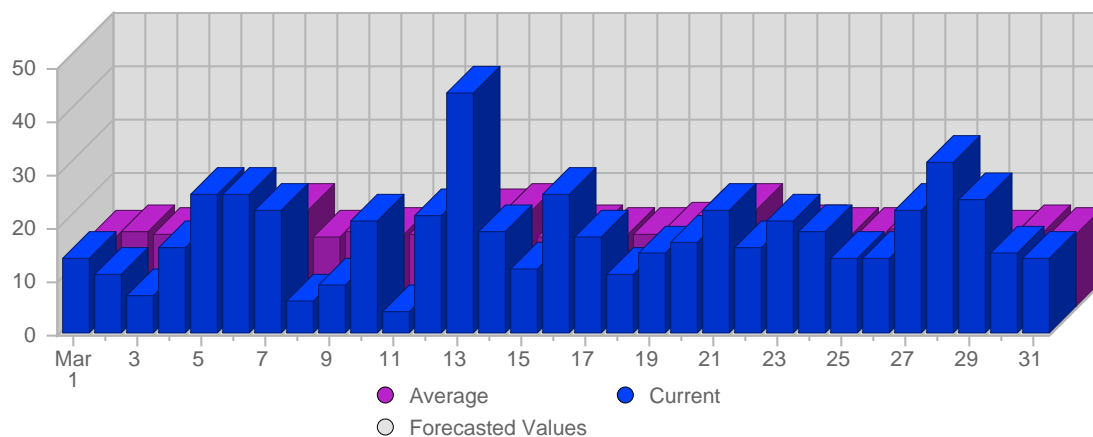

Report Description

Domain: counselling-care.it
 Report Description: Executive Summary Report for the month of March 2006
 Report Range: Month of March 2006
 Report Scope: Historical Data

Visits

Date	Total Visits	Average Visits Historically	Change	Percent of Total Visits
Wed Mar 1st, 2006	14	12,83	+14 ▲	2,48%
Thu Mar 2nd, 2006	11	14,24	+11 ▲	1,95%
Fri Mar 3rd, 2006	7	13,66	+7 ▲	1,24%
Sat Mar 4th, 2006	16	13,28	+16 ▲	2,84%
Sun Mar 5th, 2006	26	14,45	+18 ▲	4,61%
Mon Mar 6th, 2006	26	17,24	+1 ▲	4,61%
Tue Mar 7th, 2006	23	18,10	-2 ▼	4,08%
Wed Mar 8th, 2006	6	12,83	-8 ▼	1,06%
Thu Mar 9th, 2006	9	14,24	-2 ▼	1,60%

Continued on Page 2 ...

... continued from Page 1

Fri Mar 10th, 2006	21	13,66	+14 ▲	3,72%
Sat Mar 11th, 2006	4	13,28	-12 ▼	0,71%
Sun Mar 12th, 2006	22	14,45	-4 ▼	3,90%
Mon Mar 13th, 2006	45	17,24	+19 ▲	7,98%
Tue Mar 14th, 2006	19	18,10	-4 ▼	3,37%
Wed Mar 15th, 2006	12	12,83	+6 ▲	2,13%
Thu Mar 16th, 2006	26	14,24	+17 ▲	4,61%
Fri Mar 17th, 2006	18	13,66	-3 ▼	3,19%
Sat Mar 18th, 2006	11	13,28	+7 ▲	1,95%
Sun Mar 19th, 2006	15	14,45	-7 ▼	2,66%
Mon Mar 20th, 2006	17	17,24	-28 ▼	3,01%
Tue Mar 21st, 2006	23	18,10	+4 ▲	4,08%
Wed Mar 22nd, 2006	16	12,83	+4 ▲	2,84%
Thu Mar 23rd, 2006	21	14,24	-5 ▼	3,72%
Fri Mar 24th, 2006	19	13,66	+1 ▲	3,37%
Sat Mar 25th, 2006	14	13,28	+3 ▲	2,48%
Sun Mar 26th, 2006	14	14,45	-1 ▼	2,48%
Mon Mar 27th, 2006	23	17,24	+6 ▲	4,08%
Tue Mar 28th, 2006	32	18,10	+9 ▲	5,67%
Wed Mar 29th, 2006	25	12,83	+9 ▲	4,43%
Thu Mar 30th, 2006	15	14,24	-6 ▼	2,66%
Fri Mar 31st, 2006	14	13,66	-5 ▼	2,48%
	564	158	245	