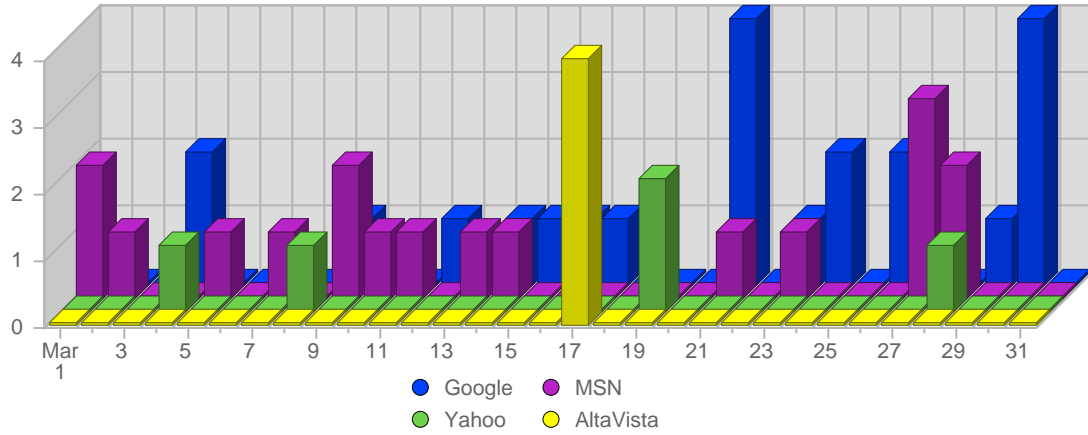

Browser Types

#	Icon	Browser Type	Total Visits	Average Visits Historically	Change	Percent of Visits
1.		Unknown	362	261,67	+143 ▲	64,18%
2.		MSIE 6.x	171	108,83	+82 ▲	30,32%
3.		Firefox 1.x	11	7,17	+10 ▲	1,95%
4.		MSIE 5.5	9	3,40	+3 ▲	1,60%
5.		Netscape 7.x	6	2,40	+5 ▲	1,06%
6.		Opera 3.x	2	1,00	+1 ▲	0,36%
7.		MSIE 5.0x	2	2,00	0 ▬	0,36%
8.		MSIE 4.x	1	-	+1 ▲	0,18%
			564	385	245	

Browser Operating Systems

#	Icon	Operating System	Total Visits	Average Visits Historically	Change	Percent of Visits
1.		Unknown	349	253,33	+138 ▲	61,88%
2.		Windows XP	112	76,83	+56 ▲	19,86%
3.		Windows 2000	61	35,33	+20 ▲	10,82%
4.		Linux	14	8,83	+6 ▲	2,48%
5.		Windows 98	14	5,40	+14 ▲	2,48%
6.		Macintosh OS X	5	2,80	+4 ▲	0,89%
7.		Windows ME	3	2,00	+2 ▲	0,53%
8.		Windows NT	2	1,40	+1 ▲	0,36%
9.		Windows 95	2	0,50	+2 ▲	0,36%
10.		Windows 2003	1	0,50	+1 ▲	0,18%
11.		Macintosh PPC	1	0,67	+1 ▲	0,18%
			564	385	245	

Search Engines

#	Logo	Search Engine	Total Visits Referred	Average Visits Historically	Change	Percent of Visits
1.		Google	23	15.00	+22 ▲	46.00%
2.		MSN	18	12,20	-1 ▼	36.00%
3.		Yahoo	5	4,40	+5 ▲	10.00%
4.		AltaVista	4	2,40	+2 ▲	8.00%
			50	31	28	