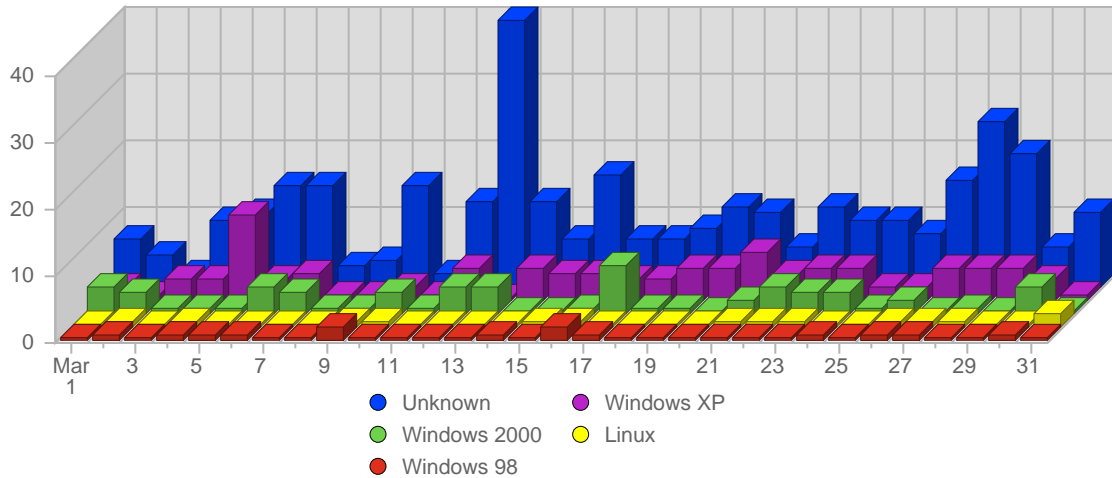

Browser Operating Systems

#	Icon	Operating System	Total Visits	Average Visits Historically	Change	Percent of Visits
1.		Unknown	349	253,33	+138 ▲	61,88%
2.		Windows XP	112	76,83	+56 ▲	19,86%
3.		Windows 2000	61	35,33	+20 ▲	10,82%
4.		Linux	14	8,83	+6 ▲	2,48%
5.		Windows 98	14	5,40	+14 ▲	2,48%
6.		Macintosh OS X	5	2,80	+4 ▲	0,89%
7.		Windows ME	3	2,00	+2 ▲	0,53%
8.		Windows NT	2	1,40	+1 ▲	0,36%
9.		Windows 95	2	0,50	+2 ▲	0,36%
10.		Windows 2003	1	0,50	+1 ▲	0,18%
11.		Macintosh PPC	1	0,67	+1 ▲	0,18%
			564	385	245