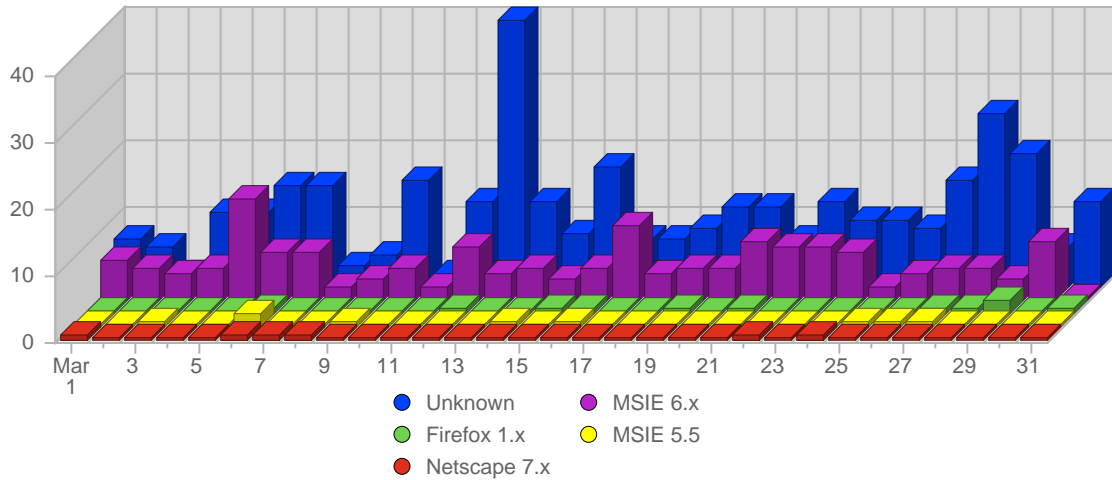

Browser Types

#	Icon	Browser Type	Total Visits	Average Visits Historically	Change	Percent of Visits
1.		Unknown	362	261,67	+143 ▲	64,18%
2.		MSIE 6.x	171	108,83	+82 ▲	30,32%
3.		Firefox 1.x	11	7,17	+10 ▲	1,95%
4.		MSIE 5.5	9	3,40	+3 ▲	1,60%
5.		Netscape 7.x	6	2,40	+5 ▲	1,06%
6.		Opera 3.x	2	1,00	+1 ▲	0,36%
7.		MSIE 5.0x	2	2,00	0 ▬	0,36%
8.		MSIE 4.x	1	-	+1 ▲	0,18%
			564	385	245