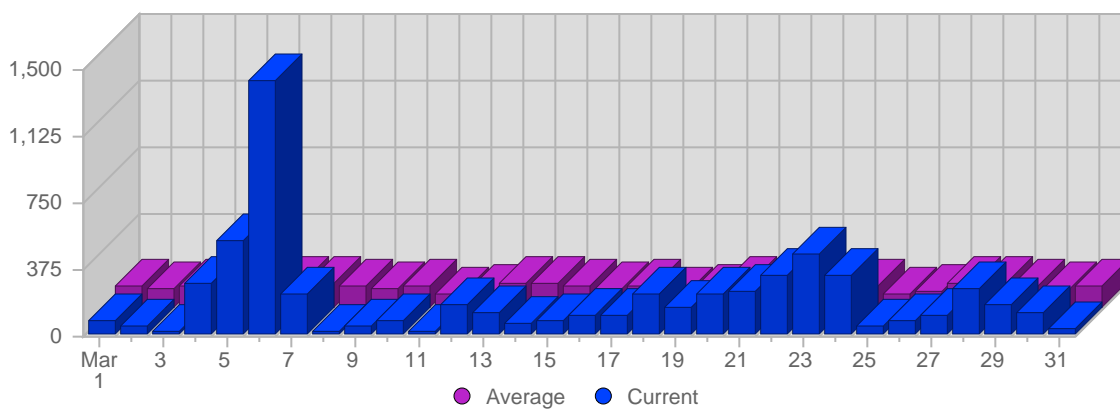

Page Views

Date	Total Page Views	Average Page Views Historically	Change	Percent of Total Page Views
Wed Mar 1st, 2006	26	22,21	+26 ▲	1,98%
Thu Mar 2nd, 2006	14	22,59	+14 ▲	1,07%
Fri Mar 3rd, 2006	6	23,00	+6 ▲	0,46%
Sat Mar 4th, 2006	98	18,66	+98 ▲	7,47%
Sun Mar 5th, 2006	136	24,00	+131 ▲	10,37%
Mon Mar 6th, 2006	248	29,45	+214 ▲	18,90%
Tue Mar 7th, 2006	53	26,55	+35 ▲	4,04%
Wed Mar 8th, 2006	4	22,21	-22 ▼	0,31%
Thu Mar 9th, 2006	13	22,59	-1 ▼	0,99%
Fri Mar 10th, 2006	15	23,00	+9 ▲	1,14%
Sat Mar 11th, 2006	6	18,66	-92 ▼	0,46%
Sun Mar 12th, 2006	55	24,00	-81 ▼	4,19%
Mon Mar 13th, 2006	23	29,45	-225 ▼	1,75%
Tue Mar 14th, 2006	17	26,55	-36 ▼	1,30%
Wed Mar 15th, 2006	23	22,21	+19 ▲	1,75%
Thu Mar 16th, 2006	26	22,59	+13 ▲	1,98%
Fri Mar 17th, 2006	32	23,00	+17 ▲	2,44%
Sat Mar 18th, 2006	25	18,66	+19 ▲	1,91%

Hits

Date	Total Hits	Average Hits Historically	Change	Percent of Total Hits
Wed Mar 1st, 2006	83	123.00	+83 ▲	1,31%
Thu Mar 2nd, 2006	54	119,31	+54 ▲	0,85%
Fri Mar 3rd, 2006	23	125,66	+23 ▲	0,36%
Sat Mar 4th, 2006	295	81,00	+295 ▲	4,65%
Sun Mar 5th, 2006	539	97,79	+526 ▲	8,49%
Mon Mar 6th, 2006	1,439	136,86	+1,333 ▲	22,68%
Tue Mar 7th, 2006	229	147,48	+51 ▲	3,61%
Wed Mar 8th, 2006	18	123,00	-65 ▼	0,28%
Thu Mar 9th, 2006	49	119,31	-5 ▼	0,77%
Fri Mar 10th, 2006	85	125,66	+62 ▲	1,34%
Sat Mar 11th, 2006	22	81,00	-273 ▼	0,35%
Sun Mar 12th, 2006	170	97,79	-369 ▼	2,68%
Mon Mar 13th, 2006	132	136,86	-1,307 ▼	2,08%
Tue Mar 14th, 2006	64	147,48	-165 ▼	1,01%
Wed Mar 15th, 2006	80	123,00	+62 ▲	1,26%
Thu Mar 16th, 2006	110	119,31	+61 ▲	1,73%
Fri Mar 17th, 2006	108	125,66	+23 ▲	1,70%
Sat Mar 18th, 2006	229	81,00	+207 ▲	3,61%