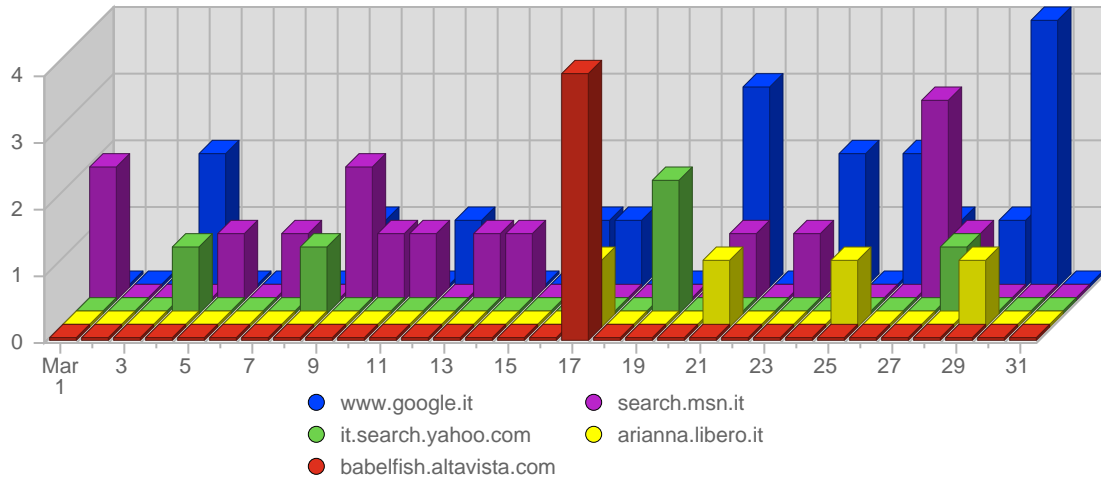

Referring Domains

#	Site Domain	Total Visits Referred	Average Visits Historically	Change	Percent of Visits
1.	www.google.it	19	13,00	+18 ▲	28,79%
2.	search.msn.it	16	10,60	-1 ▼	24,24%
3.	it.search.yahoo.com	5	3,80	+5 ▲	7,58%
4.	arianna.libero.it	4	2,00	+4 ▲	6,06%
5.	babelfish.altavista.com	4	-	+4 ▲	6,06%
6.	www.scrubtheweb.com	4	-	+4 ▲	6,06%
7.	www.google.com	3	2,67	+3 ▲	4,55%
8.	www.municipio.re.it	3	3,00	+3 ▲	4,55%
9.	search.msn.com	2	1,60	0 ▬	3,03%
10.	www.e-sygoing.com	1	0,50	+1 ▲	1,52%
11.	72.14.203.104	1	-	+1 ▲	1,52%
12.	unsiddharta.blogspot.com	1	1,00	-1 ▼	1,52%
13.	translate.google.com	1	-	+1 ▲	1,52%
14.	www.google.ch	1	-	+1 ▲	1,52%
15.	64.233.179.104	1	-	+1 ▲	1,52%
		66	35	42