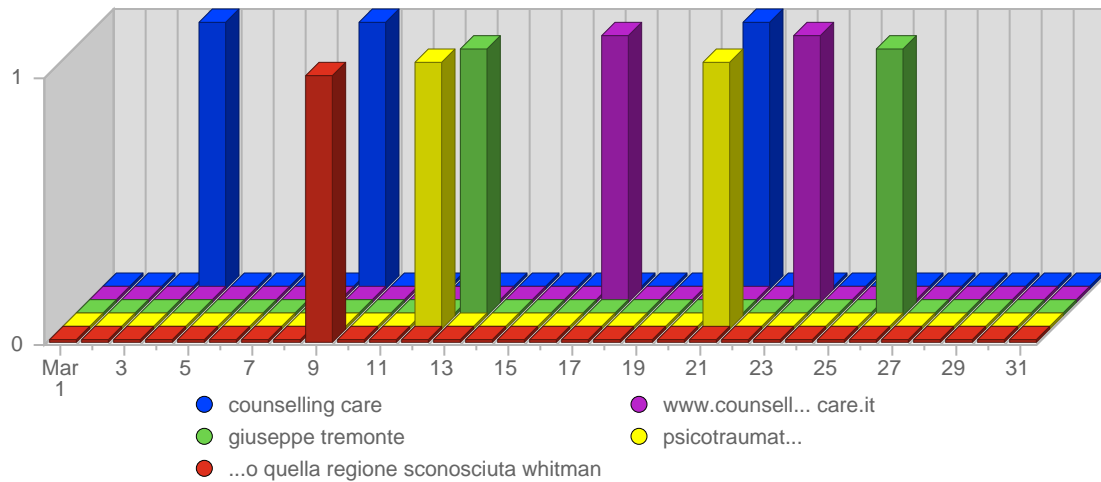

Search Phrases

#	Search Phrase	Total Visits Referred	Average Visits Historically	Change	Percent of Visits
1.	counselling care	3	0,00	+3 ▲	6,52%
2.	www.counsell... care.it	3	-	+3 ▲	6,52%
3.	giuseppe tremonte	2	-	+2 ▲	4,35%
4.	psicotraumat...	2	0,50	+2 ▲	4,35%
5.	... verso quella regione sconosciuta whitman	1	-	+1 ▲	2,17%
6.	sostegno psicologico in maxiemergenz...	1	-	+1 ▲	2,17%
7.	aspetti psicologici nei sequestri	1	-	+1 ▲	2,17%
8.	...ioni sentimenti didattica nella scuola infanzia	1	-	+1 ▲	2,17%
9.	psicanalisti catania	1	-	+1 ▲	2,17%
10.	counselling	1	1.00	-1 ▼	2,17%
11.	prescrizioni nel counselling sistemico	1	-	+1 ▲	2,17%
12.	educazione non violenta canevaro	1	-	+1 ▲	2,17%
13.	vissuto psicologico soccorritore	1	-	+1 ▲	2,17%
14.	modelli di comunicazion... schizzofreni...	1	-	+1 ▲	2,17%
15.	definizione di counselling	1	-	+1 ▲	2,17%
16.	counselling care.it	1	-	+1 ▲	2,17%
17.	audiopsicofo...	1	-	+1 ▲	2,17%
18.	manuale irc pbls	1	-	+1 ▲	2,17%
19.	analisi transazional... giuseppe tremonte	1	-	+1 ▲	2,17%
20.	burn out nel soccorritore	1	-	+1 ▲	2,17%
21.	emozioni dell infermiere	1	-	+1 ▲	2,17%
22.	meaning of cardiopulmun...	1	-	+1 ▲	2,17%
23.	counseling care tremonte	1	-	+1 ▲	2,17%
24.	introduzione ai ptsd	1	-	+1 ▲	2,17%
25.	...miere per il paziente con stress post trauma	1	-	+1 ▲	2,17%
		46	2	24