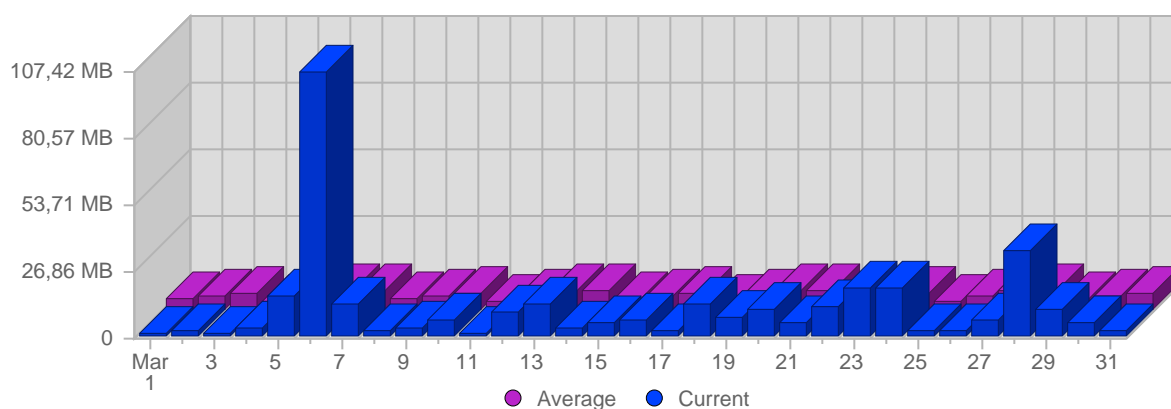

Hits

Date	Total Hits	Average Hits Historically	Change	Percent of Total Hits
Wed Mar 1st, 2006	83	123.00	+83 ▲	1,31%
Thu Mar 2nd, 2006	54	119,31	+54 ▲	0,85%
Fri Mar 3rd, 2006	23	125,66	+23 ▲	0,36%
Sat Mar 4th, 2006	295	81,00	+295 ▲	4,65%
Sun Mar 5th, 2006	539	97,79	+526 ▲	8,49%
Mon Mar 6th, 2006	1,439	136,86	+1,333 ▲	22,68%
Tue Mar 7th, 2006	229	147,48	+51 ▲	3,61%
Wed Mar 8th, 2006	18	123,00	-65 ▼	0,28%
Thu Mar 9th, 2006	49	119,31	-5 ▼	0,77%
Fri Mar 10th, 2006	85	125,66	+62 ▲	1,34%
Sat Mar 11th, 2006	22	81,00	-273 ▼	0,35%
Sun Mar 12th, 2006	170	97,79	-369 ▼	2,68%
Mon Mar 13th, 2006	132	136,86	-1,307 ▼	2,08%
Tue Mar 14th, 2006	64	147,48	-165 ▼	1,01%
Wed Mar 15th, 2006	80	123,00	+62 ▲	1,26%
Thu Mar 16th, 2006	110	119,31	+61 ▲	1,73%
Fri Mar 17th, 2006	108	125,66	+23 ▲	1,70%
Sat Mar 18th, 2006	229	81,00	+207 ▲	3,61%

Bandwidth

Date	Total Bandwidth	Average Bandwidth Historically	Change	Percent of Total Bandwidth
Wed Mar 1st, 2006	1,11 MB	4,41 MB	+1,11 MB ▲	0,31%
Thu Mar 2nd, 2006	2,24 MB	5,42 MB	+2,24 MB ▲	0,62%
Fri Mar 3rd, 2006	526,90 KB	6,47 MB	+526,90 KB ▲	0,14%
Sat Mar 4th, 2006	4,27 MB	3,45 MB	+4,27 MB ▲	1,17%
Sun Mar 5th, 2006	16,89 MB	5,75 MB	+16,69 MB ▲	4,65%
Mon Mar 6th, 2006	107,05 MB	7,75 MB	+94,36 MB ▲	29,44%
Tue Mar 7th, 2006	13,79 MB	8,20 MB	-4,96 MB ▼	3,79%
Wed Mar 8th, 2006	3,16 MB	4,41 MB	+2,05 MB ▲	0,87%
Thu Mar 9th, 2006	4,16 MB	5,42 MB	+1,93 MB ▲	1,15%
Fri Mar 10th, 2006	7,27 MB	6,47 MB	+6,75 MB ▲	1,00%
Sat Mar 11th, 2006	1,85 MB	3,45 MB	-2,41 MB ▼	0,51%
Sun Mar 12th, 2006	10,36 MB	5,75 MB	-6,53 MB ▼	2,85%
Mon Mar 13th, 2006	13,72 MB	7,75 MB	-93,32 MB ▼	3,77%
Tue Mar 14th, 2006	3,93 MB	8,20 MB	-9,85 MB ▼	1,08%
Wed Mar 15th, 2006	6,22 MB	4,41 MB	+3,06 MB ▲	1,71%
Thu Mar 16th, 2006	6,72 MB	5,42 MB	+2,55 MB ▲	1,85%
Fri Mar 17th, 2006	2,71 MB	6,47 MB	-4,56 MB ▼	0,74%
Sat Mar 18th, 2006	13,92 MB	3,45 MB	+12,07 MB ▲	3,83%