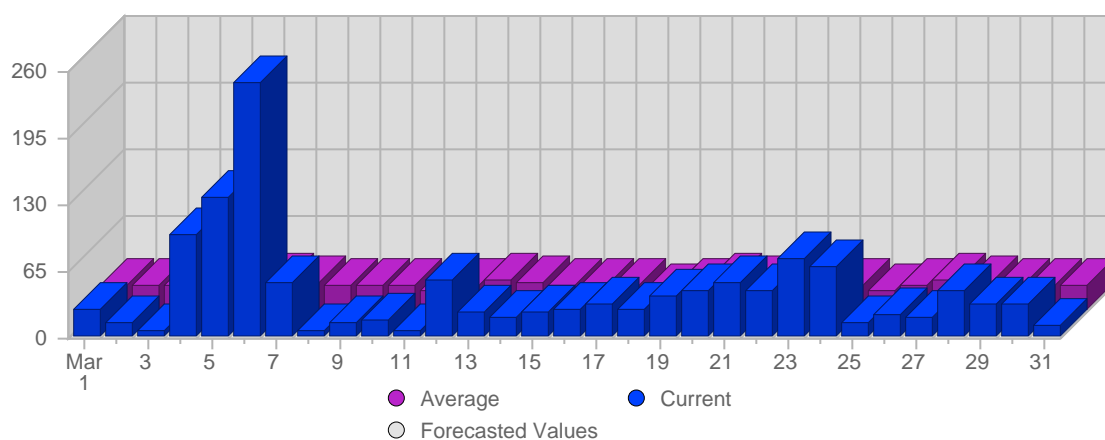

Page Views

Date	Total Page Views	Average Page Views Historically	Change	Percent of Total Page Views
Wed Mar 1st, 2006	26	22,21	+26 ▲	1,98%
Thu Mar 2nd, 2006	14	22,59	+14 ▲	1,07%
Fri Mar 3rd, 2006	6	23,00	+6 ▲	0,46%
Sat Mar 4th, 2006	98	18,66	+98 ▲	7,47%
Sun Mar 5th, 2006	136	24,00	+131 ▲	10,37%
Mon Mar 6th, 2006	248	29,45	+214 ▲	18,90%
Tue Mar 7th, 2006	53	26,55	+35 ▲	4,04%
Wed Mar 8th, 2006	4	22,21	-22 ▼	0,31%
Thu Mar 9th, 2006	13	22,59	-1 ▼	0,99%
Fri Mar 10th, 2006	15	23,00	+9 ▲	1,14%
Sat Mar 11th, 2006	6	18,66	-92 ▼	0,46%
Sun Mar 12th, 2006	55	24,00	-81 ▼	4,19%
Mon Mar 13th, 2006	23	29,45	-225 ▼	1,75%
Tue Mar 14th, 2006	17	26,55	-36 ▼	1,30%
Wed Mar 15th, 2006	23	22,21	+19 ▲	1,75%
Thu Mar 16th, 2006	26	22,59	+13 ▲	1,98%
Fri Mar 17th, 2006	32	23,00	+17 ▲	2,44%
Sat Mar 18th, 2006	25	18,66	+19 ▲	1,91%

Continued on Page 4 ...