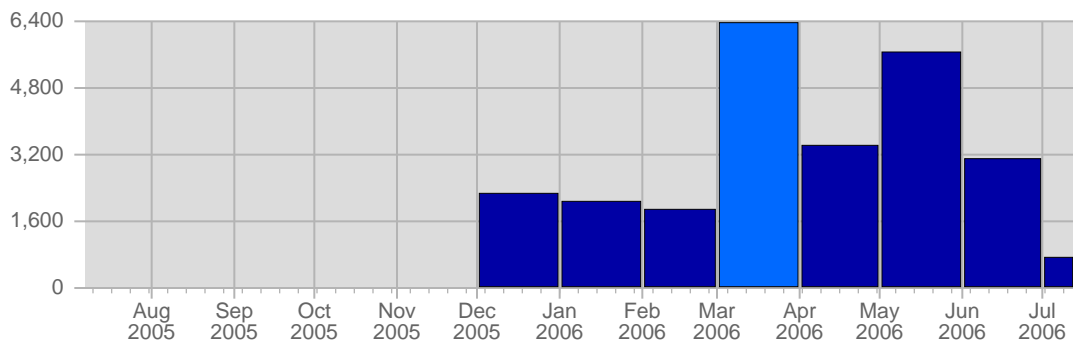

Page Views

Date	Total Page Views	Average Page Views Historically	Change	Percent of Total Page Views
Wed Mar 1st, 2006	26	22,21	+26 ▲	1,98%
Thu Mar 2nd, 2006	14	22,59	+14 ▲	1,07%
Fri Mar 3rd, 2006	6	23,00	+6 ▲	0,46%
Sat Mar 4th, 2006	98	18,66	+98 ▲	7,47%
Sun Mar 5th, 2006	136	24,00	+131 ▲	10,37%
Mon Mar 6th, 2006	248	29,45	+214 ▲	18,90%
Tue Mar 7th, 2006	53	26,55	+35 ▲	4,04%
Wed Mar 8th, 2006	4	22,21	-22 ▼	0,31%
Thu Mar 9th, 2006	13	22,59	-1 ▼	0,99%
Fri Mar 10th, 2006	15	23,00	+9 ▲	1,14%
Sat Mar 11th, 2006	6	18,66	-92 ▼	0,46%
Sun Mar 12th, 2006	55	24,00	-81 ▼	4,19%
Mon Mar 13th, 2006	23	29,45	-225 ▼	1,75%
Tue Mar 14th, 2006	17	26,55	-36 ▼	1,30%
Wed Mar 15th, 2006	23	22,21	+19 ▲	1,75%
Thu Mar 16th, 2006	26	22,59	+13 ▲	1,98%
Fri Mar 17th, 2006	32	23,00	+17 ▲	2,44%
Sat Mar 18th, 2006	25	18,66	+19 ▲	1,91%

Hits

Date	Total Hits	Average Hits Historically	Change	Percent of Total Hits
Wed Mar 1st, 2006	83	123.00	+83 ▲	1,31%
Thu Mar 2nd, 2006	54	119,31	+54 ▲	0,85%
Fri Mar 3rd, 2006	23	125,66	+23 ▲	0,36%
Sat Mar 4th, 2006	295	81,00	+295 ▲	4,65%
Sun Mar 5th, 2006	539	97,79	+526 ▲	8,49%
Mon Mar 6th, 2006	1,439	136,86	+1,333 ▲	22,68%
Tue Mar 7th, 2006	229	147,48	+51 ▲	3,61%
Wed Mar 8th, 2006	18	123,00	-65 ▼	0,28%
Thu Mar 9th, 2006	49	119,31	-5 ▼	0,77%
Fri Mar 10th, 2006	85	125,66	+62 ▲	1,34%
Sat Mar 11th, 2006	22	81,00	-273 ▼	0,35%
Sun Mar 12th, 2006	170	97,79	-369 ▼	2,68%
Mon Mar 13th, 2006	132	136,86	-1,307 ▼	2,08%
Tue Mar 14th, 2006	64	147,48	-165 ▼	1,01%
Wed Mar 15th, 2006	80	123,00	+62 ▲	1,26%
Thu Mar 16th, 2006	110	119,31	+61 ▲	1,73%
Fri Mar 17th, 2006	108	125,66	+23 ▲	1,70%
Sat Mar 18th, 2006	229	81,00	+207 ▲	3,61%