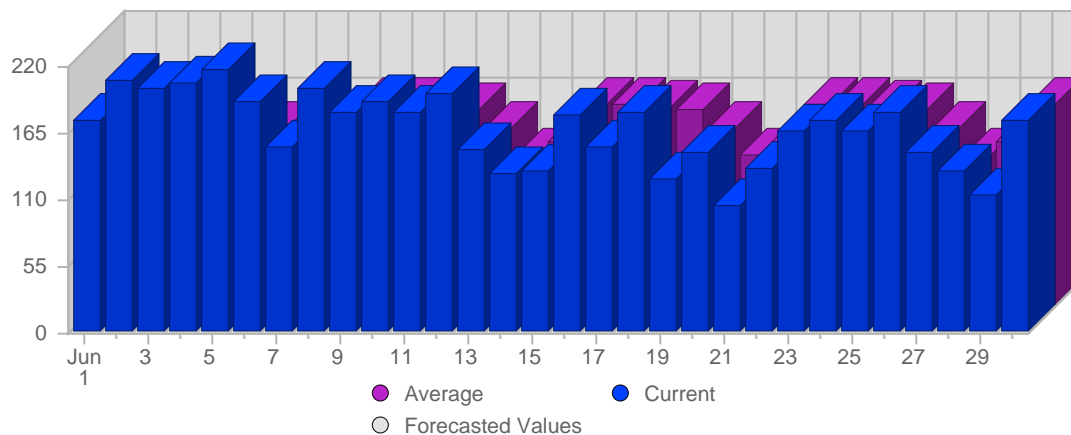

## Visits

Date	Total Visits	Average Visits Historically	Change	Percent of Total Visits
Sun Jun 1st, 2008	173	133,78	+173 ▲	3,48%
Mon Jun 2nd, 2008	206	164,95	+206 ▲	4,15%
Tue Jun 3rd, 2008	200	165,95	+200 ▲	4,03%
Wed Jun 4th, 2008	205	161,76	+205 ▲	4,13%
Thu Jun 5th, 2008	216	161,62	+216 ▲	4,35%
Fri Jun 6th, 2008	189	145,05	+189 ▲	3,80%
Sat Jun 7th, 2008	152	123,64	+152 ▲	3,06%
Sun Jun 8th, 2008	200	133,78	+27 ▲	4,03%
Mon Jun 9th, 2008	180	164,95	-26 ▼	3,62%

Continued on Page 2 ...

... continued from Page 1

Tue Jun 10th, 2008	190	165,95	-10 ▼	3,82%
Wed Jun 11th, 2008	180	161,76	-25 ▼	3,62%
Thu Jun 12th, 2008	195	161,62	-21 ▼	3,93%
Fri Jun 13th, 2008	149	145,05	-40 ▼	2,00%
Sat Jun 14th, 2008	129	123,64	-23 ▼	2,60%
Sun Jun 15th, 2008	132	133,78	-68 ▼	2,66%
Mon Jun 16th, 2008	178	164,95	-2 ▼	3,58%
Tue Jun 17th, 2008	151	165,95	-39 ▼	3,04%
Wed Jun 18th, 2008	181	161,76	+1 ▲	3,64%
Thu Jun 19th, 2008	126	161,62	-69 ▼	2,54%
Fri Jun 20th, 2008	148	145,05	-1 ▼	2,98%
Sat Jun 21st, 2008	104	123,64	-25 ▼	2,09%
Sun Jun 22nd, 2008	135	133,78	+3 ▲	2,72%
Mon Jun 23rd, 2008	166	164,95	-12 ▼	3,34%
Tue Jun 24th, 2008	174	165,95	+23 ▲	3,50%
Wed Jun 25th, 2008	165	161,76	-16 ▼	3,32%
Thu Jun 26th, 2008	180	161,62	+54 ▲	3,62%
Fri Jun 27th, 2008	148	145,05	0 ▬	2,98%
Sat Jun 28th, 2008	131	123,64	+27 ▲	2,64%
Sun Jun 29th, 2008	112	133,78	-23 ▼	2,25%
Mon Jun 30th, 2008	173	164,95	+7 ▲	3,48%
	4,968	4,162	-1,419	

## Continent Breakdown

#		Continent	Total Visits	Average Visits Historically	Change	Percent of Visits
1.		Europe	1,848	1,636,75	-223 ▼	66,14%
2.		North America	918	939,08	-430 ▼	32,86%
3.		Asia	22	22,75	+3 ▲	0,79%
4.		Oceania	4	2,78	+3 ▲	0,14%
5.		Africa	2	1,50	0 ▬	0,07%
			2,794	2,601	-648	