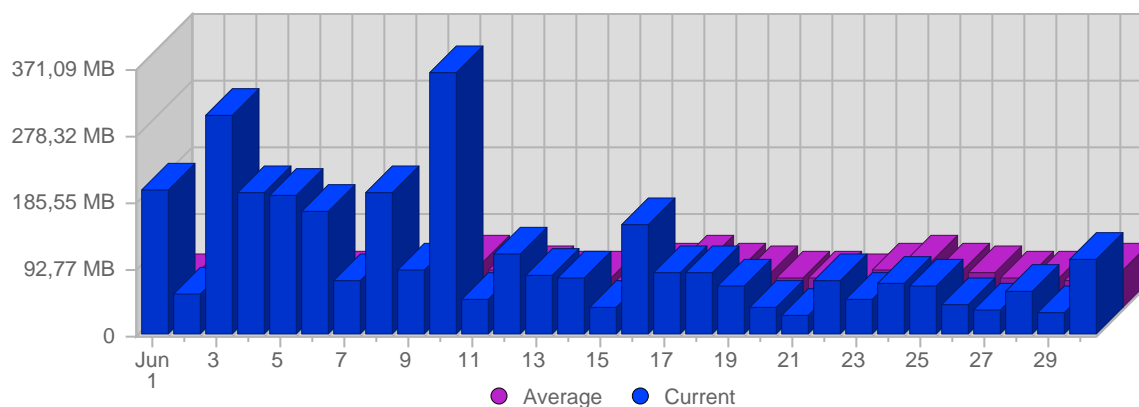

Bandwidth

Date	Total Bandwidth	Average Bandwidth Historically	Change	Percent of Total Bandwidth
Sun Jun 1st, 2008	201,99 MB	40,81 MB	+201,99 MB ▲	6,24%
Mon Jun 2nd, 2008	57,78 MB	55,51 MB	+57,78 MB ▲	1,79%
Tue Jun 3rd, 2008	306,40 MB	63,55 MB	+306,40 MB ▲	9,47%
Wed Jun 4th, 2008	199,01 MB	53,30 MB	+199,01 MB ▲	6,15%
Thu Jun 5th, 2008	194,61 MB	48,83 MB	+194,61 MB ▲	6,01%
Fri Jun 6th, 2008	173,75 MB	43,73 MB	+173,75 MB ▲	5,37%
Sat Jun 7th, 2008	76,68 MB	41,75 MB	+76,68 MB ▲	2,37%
Sun Jun 8th, 2008	199,61 MB	40,81 MB	-2,37 MB ▼	6,17%
Mon Jun 9th, 2008	90,08 MB	55,51 MB	+32,30 MB ▲	2,78%
Tue Jun 10th, 2008	365,14 MB	63,55 MB	+58,73 MB ▲	11,28%
Wed Jun 11th, 2008	51,52 MB	53,30 MB	-147,49 MB ▼	1,59%
Thu Jun 12th, 2008	112,07 MB	48,83 MB	-82,55 MB ▼	3,46%
Fri Jun 13th, 2008	85,09 MB	43,73 MB	-88,66 MB ▼	2,63%
Sat Jun 14th, 2008	78,78 MB	41,75 MB	+2,09 MB ▲	2,43%
Sun Jun 15th, 2008	39,45 MB	40,81 MB	-160,17 MB ▼	1,22%
Mon Jun 16th, 2008	152,55 MB	55,51 MB	+62,47 MB ▲	4,71%
Tue Jun 17th, 2008	87,44 MB	63,55 MB	-277,70 MB ▼	2,70%
Wed Jun 18th, 2008	85,75 MB	53,30 MB	+34,23 MB ▲	2,65%

Continued on Page 8 ...