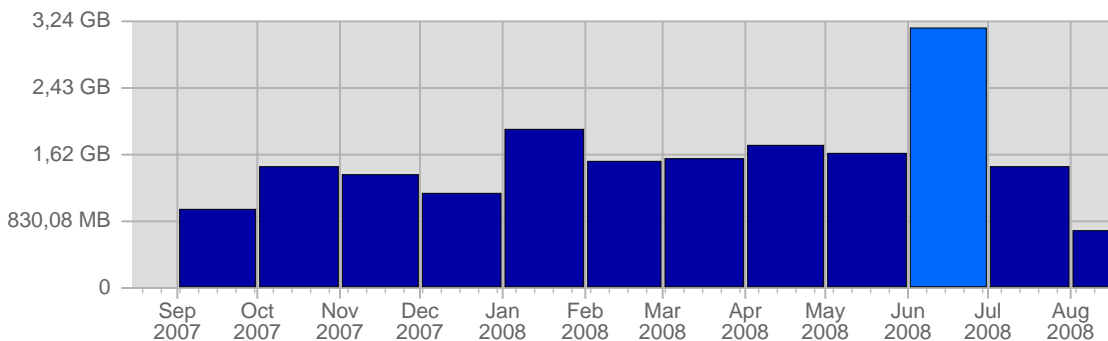

Bandwidth

Date	Total Bandwidth	Average Bandwidth Historically	Change	Percent of Total Bandwidth
Sun Jun 1st, 2008	201,99 MB	40,81 MB	+201,99 MB ▲	6,24%
Mon Jun 2nd, 2008	57,78 MB	55,51 MB	+57,78 MB ▲	1,79%
Tue Jun 3rd, 2008	306,40 MB	63,55 MB	+306,40 MB ▲	9,47%
Wed Jun 4th, 2008	199,01 MB	53,30 MB	+199,01 MB ▲	6,15%
Thu Jun 5th, 2008	194,61 MB	48,83 MB	+194,61 MB ▲	6,01%
Fri Jun 6th, 2008	173,75 MB	43,73 MB	+173,75 MB ▲	5,37%
Sat Jun 7th, 2008	76,68 MB	41,75 MB	+76,68 MB ▲	2,37%
Sun Jun 8th, 2008	199,61 MB	40,81 MB	-2,37 MB ▼	6,17%
Mon Jun 9th, 2008	90,08 MB	55,51 MB	+32,30 MB ▲	2,78%
Tue Jun 10th, 2008	365,14 MB	63,55 MB	+58,73 MB ▲	11,28%
Wed Jun 11th, 2008	51,52 MB	53,30 MB	-147,49 MB ▼	1,59%
Thu Jun 12th, 2008	112,07 MB	48,83 MB	-82,55 MB ▼	3,46%
Fri Jun 13th, 2008	85,09 MB	43,73 MB	-88,66 MB ▼	2,63%
Sat Jun 14th, 2008	78,78 MB	41,75 MB	+2,09 MB ▲	2,43%
Sun Jun 15th, 2008	39,45 MB	40,81 MB	-160,17 MB ▼	1,22%
Mon Jun 16th, 2008	152,55 MB	55,51 MB	+62,47 MB ▲	4,71%
Tue Jun 17th, 2008	87,44 MB	63,55 MB	-277,70 MB ▼	2,70%
Wed Jun 18th, 2008	85,75 MB	53,30 MB	+34,23 MB ▲	2,65%

Continued on Page 8 ...