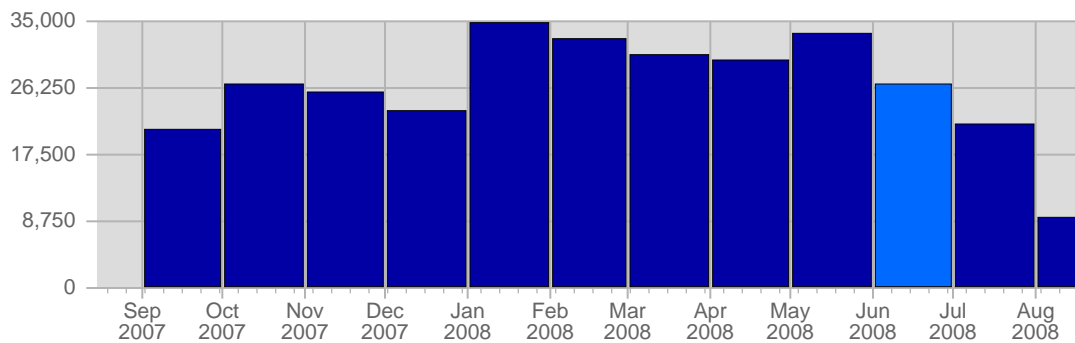

## Page Views

Date	Total Page Views	Average Page Views Historically	Change	Percent of Total Page Views
Sun Jun 1st, 2008	141	177,50	+141 ▲	4,19%
Mon Jun 2nd, 2008	151	188,26	+151 ▲	4,48%
Tue Jun 3rd, 2008	86	186,71	+86 ▲	2,55%
Wed Jun 4th, 2008	86	194,26	+86 ▲	2,55%
Thu Jun 5th, 2008	98	173,93	+98 ▲	2,91%
Fri Jun 6th, 2008	83	160,31	+83 ▲	2,46%
Sat Jun 7th, 2008	65	168,40	+65 ▲	1,93%
Sun Jun 8th, 2008	87	177,50	-54 ▼	2,58%
Mon Jun 9th, 2008	64	188,26	-87 ▼	1,90%
Tue Jun 10th, 2008	231	186,71	+145 ▲	6,86%
Wed Jun 11th, 2008	114	194,26	+28 ▲	3,39%
Thu Jun 12th, 2008	195	173,93	+97 ▲	5,79%
Fri Jun 13th, 2008	89	160,31	+6 ▲	2,64%
Sat Jun 14th, 2008	95	168,40	+30 ▲	2,82%
Sun Jun 15th, 2008	170	177,50	+83 ▲	5,05%
Mon Jun 16th, 2008	63	188,26	-1 ▼	1,87%
Tue Jun 17th, 2008	97	186,71	-134 ▼	2,88%
Wed Jun 18th, 2008	65	194,26	-49 ▼	1,93%

## Hits

Date	Total Hits	Average Hits Historically	Change	Percent of Total Hits
Sun Jun 1st, 2008	1,399	693,85	+1,399 ▲	5,25%
Mon Jun 2nd, 2008	1,182	965,10	+1,182 ▲	4,44%
Tue Jun 3rd, 2008	903	940,40	+903 ▲	3,39%
Wed Jun 4th, 2008	747	942,57	+747 ▲	2,81%
Thu Jun 5th, 2008	1,030	872,19	+1,030 ▲	3,87%
Fri Jun 6th, 2008	709	783,28	+709 ▲	2,66%
Sat Jun 7th, 2008	631	680,21	+631 ▲	2,37%
Sun Jun 8th, 2008	1,148	693,85	-251 ▼	4,31%
Mon Jun 9th, 2008	733	965,10	-449 ▼	2,75%
Tue Jun 10th, 2008	1,717	940,40	+814 ▲	6,45%
Wed Jun 11th, 2008	1,110	942,57	+363 ▲	4,17%
Thu Jun 12th, 2008	1,004	872,19	-26 ▼	3,77%
Fri Jun 13th, 2008	610	783,28	-99 ▼	2,29%
Sat Jun 14th, 2008	536	680,21	-95 ▼	2,01%
Sun Jun 15th, 2008	845	693,85	-303 ▼	3,17%
Mon Jun 16th, 2008	873	965,10	+140 ▲	3,28%
Tue Jun 17th, 2008	850	940,40	-867 ▼	3,19%
Wed Jun 18th, 2008	721	942,57	-389 ▼	2,71%