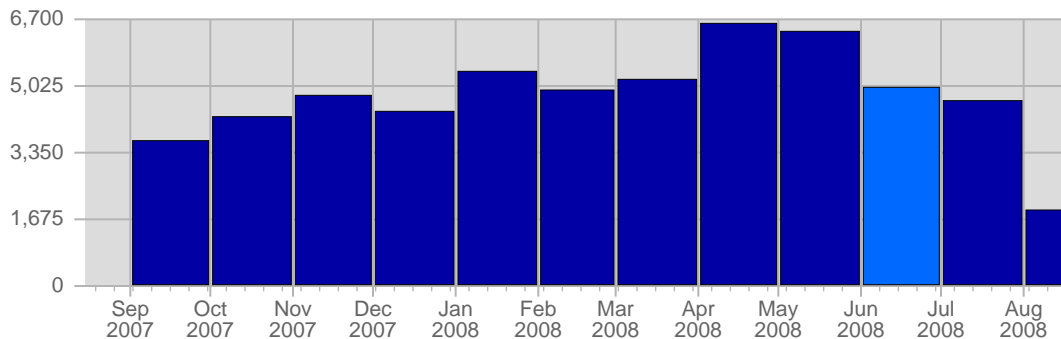

## Visits

Date	Total Visits	Average Visits Historically	Change	Percent of Total Visits
Sun Jun 1st, 2008	173	133,78	+173 ▲	3,48%
Mon Jun 2nd, 2008	206	164,95	+206 ▲	4,15%
Tue Jun 3rd, 2008	200	165,95	+200 ▲	4,03%
Wed Jun 4th, 2008	205	161,76	+205 ▲	4,13%
Thu Jun 5th, 2008	216	161,62	+216 ▲	4,35%
Fri Jun 6th, 2008	189	145,05	+189 ▲	3,80%
Sat Jun 7th, 2008	152	123,64	+152 ▲	3,06%
Sun Jun 8th, 2008	200	133,78	+27 ▲	4,03%
Mon Jun 9th, 2008	180	164,95	-26 ▼	3,62%

## Page Views

Date	Total Page Views	Average Page Views Historically	Change	Percent of Total Page Views
Sun Jun 1st, 2008	141	177,50	+141 ▲	4,19%
Mon Jun 2nd, 2008	151	188,26	+151 ▲	4,48%
Tue Jun 3rd, 2008	86	186,71	+86 ▲	2,55%
Wed Jun 4th, 2008	86	194,26	+86 ▲	2,55%
Thu Jun 5th, 2008	98	173,93	+98 ▲	2,91%
Fri Jun 6th, 2008	83	160,31	+83 ▲	2,46%
Sat Jun 7th, 2008	65	168,40	+65 ▲	1,93%
Sun Jun 8th, 2008	87	177,50	-54 ▼	2,58%
Mon Jun 9th, 2008	64	188,26	-87 ▼	1,90%
Tue Jun 10th, 2008	231	186,71	+145 ▲	6,86%
Wed Jun 11th, 2008	114	194,26	+28 ▲	3,39%
Thu Jun 12th, 2008	195	173,93	+97 ▲	5,79%
Fri Jun 13th, 2008	89	160,31	+6 ▲	2,64%
Sat Jun 14th, 2008	95	168,40	+30 ▲	2,82%
Sun Jun 15th, 2008	170	177,50	+83 ▲	5,05%
Mon Jun 16th, 2008	63	188,26	-1 ▼	1,87%
Tue Jun 17th, 2008	97	186,71	-134 ▼	2,88%
Wed Jun 18th, 2008	65	194,26	-49 ▼	1,93%