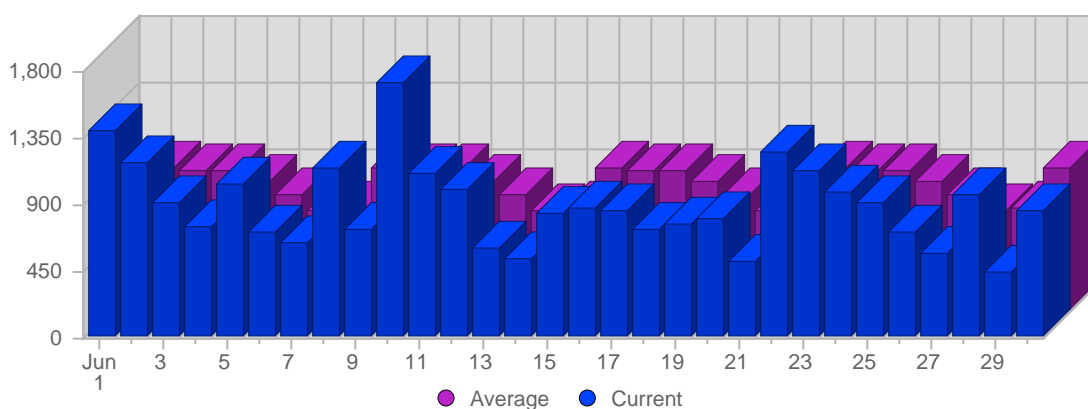

Hits

Date	Total Hits	Average Hits Historically	Change	Percent of Total Hits
Sun Jun 1st, 2008	1,399	693,85	+1,399 ▲	5,25%
Mon Jun 2nd, 2008	1,182	965,10	+1,182 ▲	4,44%
Tue Jun 3rd, 2008	903	940,40	+903 ▲	3,39%
Wed Jun 4th, 2008	747	942,57	+747 ▲	2,81%
Thu Jun 5th, 2008	1,030	872,19	+1,030 ▲	3,87%
Fri Jun 6th, 2008	709	783,28	+709 ▲	2,66%
Sat Jun 7th, 2008	631	680,21	+631 ▲	2,37%
Sun Jun 8th, 2008	1,148	693,85	-251 ▼	4,31%
Mon Jun 9th, 2008	733	965,10	-449 ▼	2,75%
Tue Jun 10th, 2008	1,717	940,40	+814 ▲	6,45%
Wed Jun 11th, 2008	1,110	942,57	+363 ▲	4,17%
Thu Jun 12th, 2008	1,004	872,19	-26 ▼	3,77%
Fri Jun 13th, 2008	610	783,28	-99 ▼	2,29%
Sat Jun 14th, 2008	536	680,21	-95 ▼	2,01%
Sun Jun 15th, 2008	845	693,85	-303 ▼	3,17%
Mon Jun 16th, 2008	873	965,10	+140 ▲	3,28%
Tue Jun 17th, 2008	850	940,40	-867 ▼	3,19%
Wed Jun 18th, 2008	721	942,57	-389 ▼	2,71%

Continued on Page 6 ...