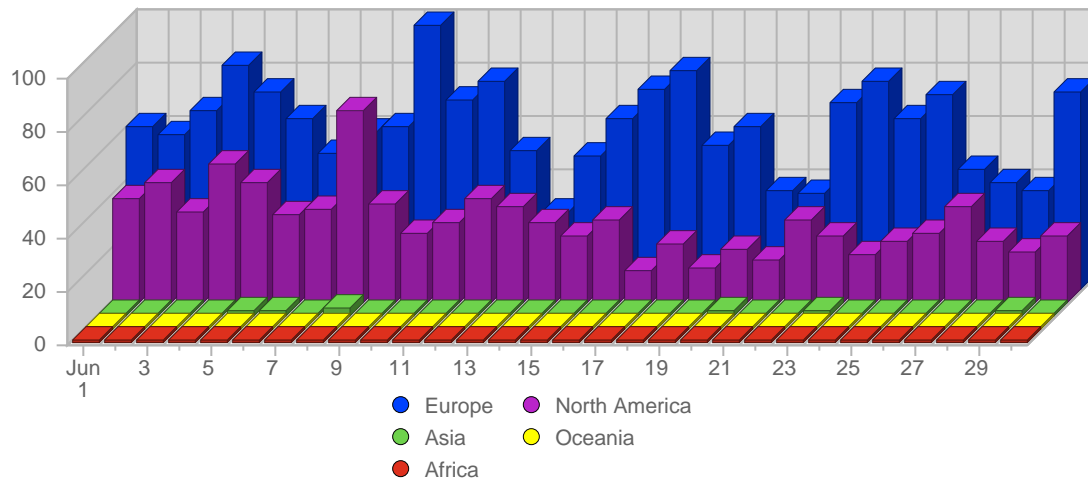

## Search Engines

#	Logo	Search Engine	Total Visits Referred	Average Visits Historically	Change	Percent of Visits
1.		Google	1,320	1,346,85	-217 ▼	99,03%
2.		Yahoo	8	14,00	-6 ▼	0,60%
3.		MSN	5	10,39	-11 ▼	0,38%
			1,333	1,374	-236	

## Continent Breakdown

#		Continent	Total Visits	Average Visits Historically	Change	Percent of Visits
1.		Europe	1,848	1,636,75	-223 ▼	66,14%
2.		North America	918	939,08	-430 ▼	32,86%
3.		Asia	22	22,75	+3 ▲	0,79%
4.		Oceania	4	2,78	+3 ▲	0,14%
5.		Africa	2	1,50	0 ▬	0,07%
			2,794	2,601	-648	