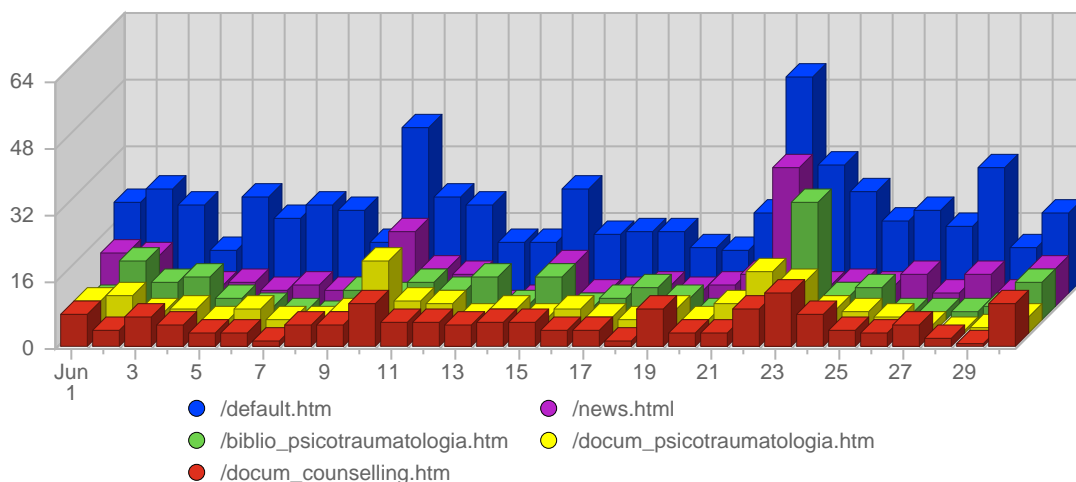

Pages

#	Title & Page	Total Page Views	Average Page Views Historically	Change	Percent of Page Views
1.	/default.htm	609	726,85	-236 ▼	18,08%
2.	/news.html	209	174,20	-11 ▼	6,21%
3.	/biblio_psicotraumatologia.htm	194	155,85	-37 ▼	5,76%
4.	/docum_psicotraumatologia.htm	172	179,31	-42 ▼	5,11%
5.	/docum_counselling.htm	158	195,31	-43 ▼	4,69%
6.	/at_counselling.htm	157	170,69	-51 ▼	4,66%
7.	/biblio_counselling.htm	155	162,69	-42 ▼	4,60%
8.	/formazione.htm	117	119,08	-36 ▼	3,47%
9.	/formaz_psicotraumatologia.htm	103	109,23	-31 ▼	3,06%
10.	/psicotraumatologia.htm	95	106,00	-45 ▼	2,82%
11.	/formaz_counselling.htm	84	105,23	-20 ▼	2,49%
12.	/counselling.htm	78	92,92	-20 ▼	2,32%
13.	/links_counselling.htm	75	79,00	-5 ▼	2,23%
14.	/convegnovvf/foto/index.htm	74	78,15	-23 ▼	2,20%
15.	/ps.htm	68	100,62	-63 ▼	2,02%
16.	/chi+sono.htm	68	101,69	-36 ▼	2,02%
17.	/links_psicotraumatologia.htm	62	78,77	-31 ▼	1,84%
18.	/googleadsense.htm	61	83,70	-30 ▼	1,81%
19.	/livestats.htm	60	70,54	-24 ▼	1,78%
20.	/esperienze+referenze.htm	54	56,20	-30 ▼	1,60%
21.	/parlano.htm	52	80,30	-34 ▼	1,54%
22.	/ascolta.htm	37	61,08	-32 ▼	1,10%
23.	/account.htm	34	44,00	-29 ▼	1,01%
24.	/confronto/supervisione.htm	31	55,09	-16 ▼	0,92%
25.	/confronto/counsellor+e+psi.htm	27	53,64	-22 ▼	0,80%
		3,368	5,128	-1,716