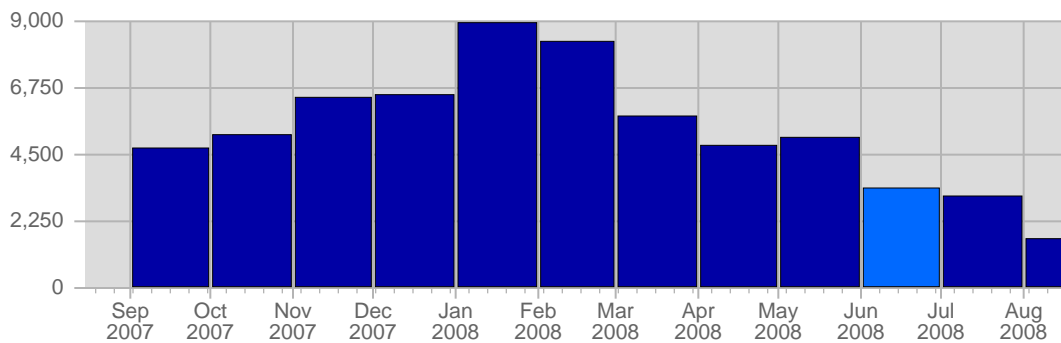

Page Views

Date	Total Page Views	Average Page Views Historically	Change	Percent of Total Page Views
Sun Jun 1st, 2008	141	177,50	+141 ▲	4,19%
Mon Jun 2nd, 2008	151	188,26	+151 ▲	4,48%
Tue Jun 3rd, 2008	86	186,71	+86 ▲	2,55%
Wed Jun 4th, 2008	86	194,26	+86 ▲	2,55%
Thu Jun 5th, 2008	98	173,93	+98 ▲	2,91%
Fri Jun 6th, 2008	83	160,31	+83 ▲	2,46%
Sat Jun 7th, 2008	65	168,40	+65 ▲	1,93%
Sun Jun 8th, 2008	87	177,50	-54 ▼	2,58%
Mon Jun 9th, 2008	64	188,26	-87 ▼	1,90%
Tue Jun 10th, 2008	231	186,71	+145 ▲	6,86%
Wed Jun 11th, 2008	114	194,26	+28 ▲	3,39%
Thu Jun 12th, 2008	195	173,93	+97 ▲	5,79%
Fri Jun 13th, 2008	89	160,31	+6 ▲	2,64%
Sat Jun 14th, 2008	95	168,40	+30 ▲	2,82%
Sun Jun 15th, 2008	170	177,50	+83 ▲	5,05%
Mon Jun 16th, 2008	63	188,26	-1 ▼	1,87%
Tue Jun 17th, 2008	97	186,71	-134 ▼	2,88%
Wed Jun 18th, 2008	65	194,26	-49 ▼	1,93%

Continued on Page 4 ...