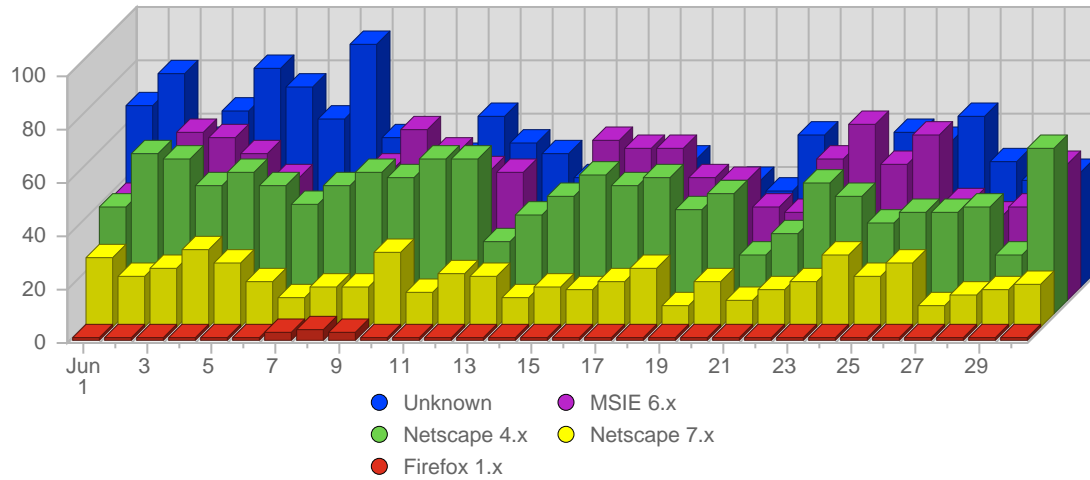

Browser Types

#	Icon	Browser Type	Total Visits	Average Visits Historically	Change	Percent of Visits
1.		Unknown	1,620	1,775.00	-929 ▼	32,61%
2.		MSIE 6.x	1,433	1,213,23	-186 ▼	28,85%
3.		Netscape 4.x	1,338	983,62	-136 ▼	26,93%
4.		Netscape 7.x	523	384,85	-130 ▼	10,53%
5.		Firefox 1.x	19	23,77	-6 ▼	0,38%
6.		MSIE 5.0x	15	16,23	-7 ▼	0,30%
7.		Opera 3.x	6	10,23	-8 ▼	0,12%
8.		MSIE 5.5	4	8,69	-9 ▼	0,08%
9.		Avant	3	5,58	-11 ▼	0,06%
10.		Netscape 3.x	2	1,71	0 ▬	0,04%
11.		AOL 6.x	1	0,50	+1 ▲	0,02%
12.		Netscape 4.5	1	1,25	+1 ▲	0,02%
13.		Safari 1.x	1	1.00	+1 ▲	0,02%
14.		AOL 9.x	1	0,75	+1 ▲	0,02%

Continued on Page 12 ...