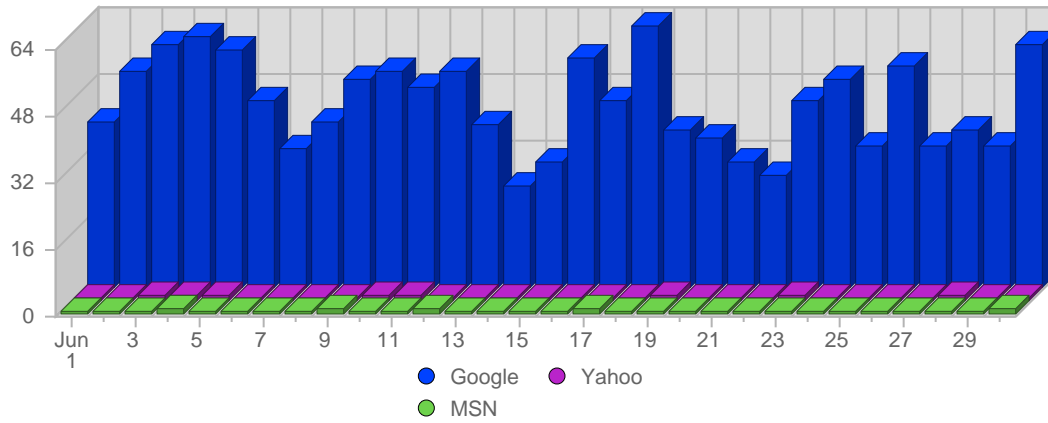

Search Engines

#	Logo	Search Engine	Total Visits Referred	Average Visits Historically	Change	Percent of Visits
1.		Google	1,320	1,346,85	-217 ▼	99,03%
2.		Yahoo	8	14,00	-6 ▼	0,60%
3.		MSN	5	10,39	-11 ▼	0,38%
			1,333	1,374	-236