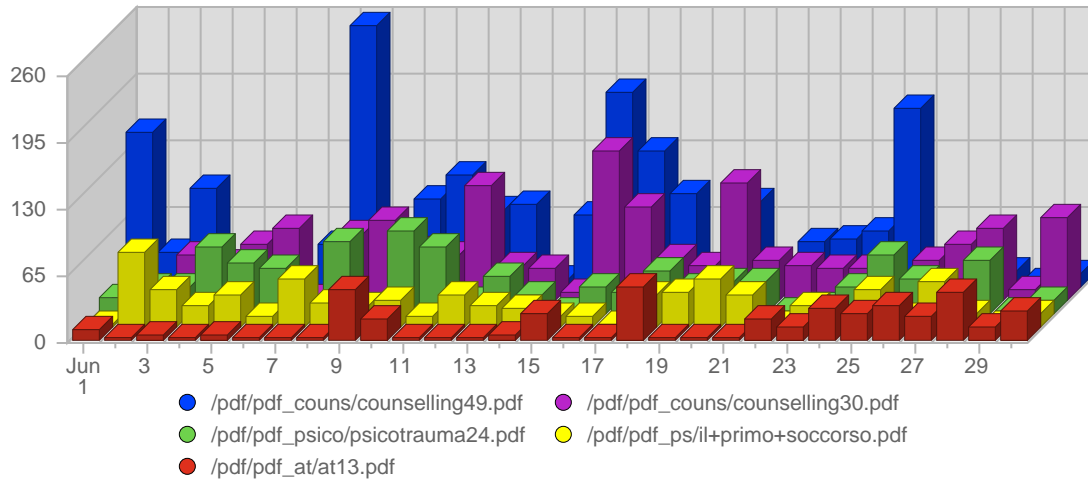

Media & Downloads

#	File	Total Downloads	Average Downloads Historically	Change	Percent of Downloads
1.	/pdf/pdf_couns/counselling49.pdf	1,962	1,382,63	-578 ▼	15,15%
2.	/pdf/pdf_couns/counselling30.pdf	1,460	560,15	-249 ▼	11,27%
3.	/pdf/pdf_psico/psicotrauma24.pdf	905	664,23	+11 ▲	6,99%
4.	/pdf/pdf_ps/il+primo+soccorso.pdf	678	300,39	+68 ▲	5,23%
5.	/pdf/pdf_at/at13.pdf	425	533,77	-360 ▼	3,28%
6.	/pdf/pdf_formaz/esperienze_cri_2005.pdf	291	168,46	+116 ▲	2,25%
7.	/pdf/pdf_psico/psicotrauma104.pdf	234	293,00	-161 ▼	1,81%
8.	/pdf/pdf_psico/psicotrauma8.pdf	227	321,92	-170 ▼	1,75%
9.	/pdf/pdf_formaz/counselling_pacs_2005.pdf	188	189,08	+15 ▲	1,45%
10.	/pdf/pdf_couns/counselling12.pdf	183	147,54	-35 ▼	1,41%
11.	/pdf/pdf_couns/counselling24.pdf	146	102,15	-91 ▼	1,13%
12.	/pdf/pdf_psico/psicotrauma73.pdf	130	118,77	-6 ▼	1,00%
13.	/pdf/pdf_psico/psicotrauma57.pdf	125	54,39	+108 ▲	0,97%
14.	/pdf/pdf_at/at7.pdf	123	68,00	+23 ▲	0,95%
15.	/pdf/pdf_formaz/counselling_uniinf_2008.pdf	120	61,20	+54 ▲	0,93%
16.	/pdf/pdf_formaz/pordenone2008.pdf	108	81,00	+28 ▲	0,83%
17.	/pdf/pdf_at/at8.pdf	103	72,54	-20 ▼	0,80%
18.	/pdf/pdf_formaz/counselling_uniinf_2006.pdf	100	143,92	-167 ▼	0,77%
19.	/pdf/pdf_at/at11.pdf	97	51,92	-20 ▼	0,75%
20.	/pdf/pdf_psico/psicotrauma101.pdf	91	57,77	-24 ▼	0,70%
21.	/pdf/pdf_couns/counselling23.pdf	84	63,92	+15 ▲	0,65%
22.	/pdf/pdf_couns/counselling43.pdf	80	58,31	-37 ▼	0,62%
23.	/pdf/pdf_at/at2.pdf	80	48,00	-16 ▼	0,62%
24.	/pdf/pdf_formaz/counselling_deu_2006.pdf	78	31,54	+47 ▲	0,60%
25.	/pdf/pdf_formaz/psicotrauma_correggio.pdf	76	95,08	+27 ▲	0,59%
		12,954	10,128	-2,597