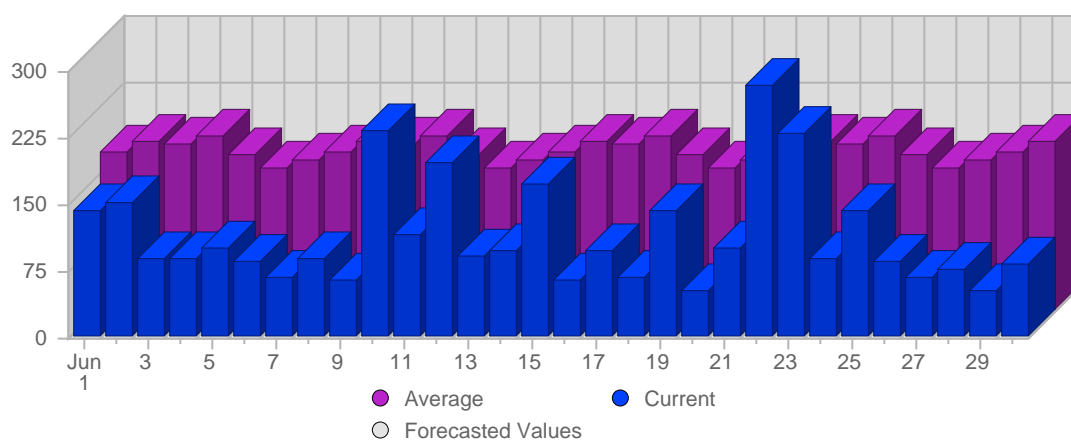

Page Views

Date	Total Page Views	Average Page Views Historically	Change	Percent of Total Page Views
Sun Jun 1st, 2008	141	177,50	+141 ▲	4,19%
Mon Jun 2nd, 2008	151	188,26	+151 ▲	4,48%
Tue Jun 3rd, 2008	86	186,71	+86 ▲	2,55%
Wed Jun 4th, 2008	86	194,26	+86 ▲	2,55%
Thu Jun 5th, 2008	98	173,93	+98 ▲	2,91%
Fri Jun 6th, 2008	83	160,31	+83 ▲	2,46%
Sat Jun 7th, 2008	65	168,40	+65 ▲	1,93%
Sun Jun 8th, 2008	87	177,50	-54 ▼	2,58%
Mon Jun 9th, 2008	64	188,26	-87 ▼	1,90%
Tue Jun 10th, 2008	231	186,71	+145 ▲	6,86%
Wed Jun 11th, 2008	114	194,26	+28 ▲	3,39%
Thu Jun 12th, 2008	195	173,93	+97 ▲	5,79%
Fri Jun 13th, 2008	89	160,31	+6 ▲	2,64%
Sat Jun 14th, 2008	95	168,40	+30 ▲	2,82%
Sun Jun 15th, 2008	170	177,50	+83 ▲	5,05%
Mon Jun 16th, 2008	63	188,26	-1 ▼	1,87%
Tue Jun 17th, 2008	97	186,71	-134 ▼	2,88%
Wed Jun 18th, 2008	65	194,26	-49 ▼	1,93%

Continued on Page 4 ...