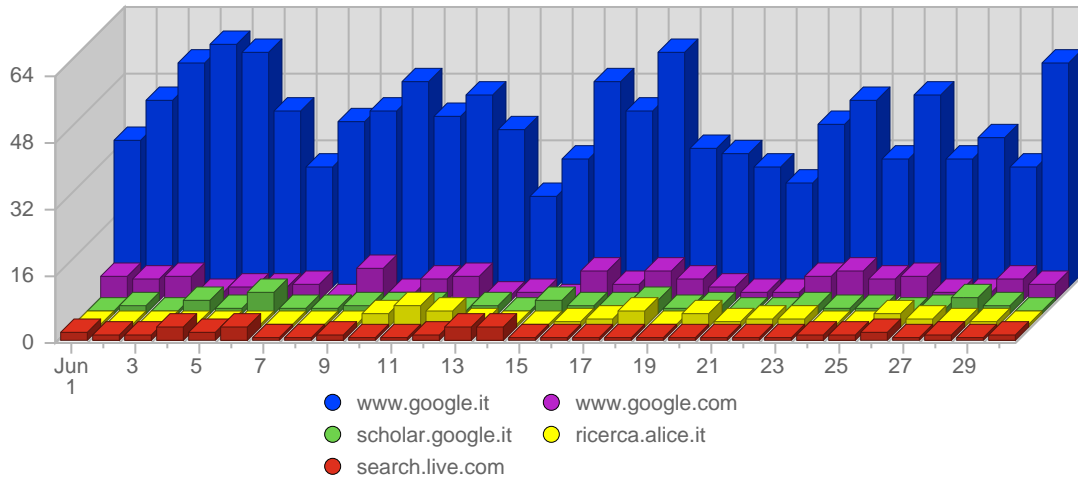

Referring Domains

#	Site Domain	Total Visits Referred	Average Visits Historically	Change	Percent of Visits
1.	www.google.it	1,205	1,248,23	-206 ▼	76,51%
2.	www.google.com	120	102,77	-5 ▼	7,62%
3.	scholar.google.it	45	22,91	+3 ▲	2,86%
4.	ricerca.alice.it	35	20,50	+35 ▲	2,22%
5.	search.live.com	26	59,31	-5 ▼	1,65%
6.	search.alice.it	24	56,36	-43 ▼	1,52%
7.	croceverde.re.it	16	5,67	+14 ▲	1,02%
8.	images.google.it	12	6,23	+9 ▲	0,76%
9.	it.search.yahoo.com	8	11,77	0 ▬	0,51%
10.	digilander.libero.it	6	5,00	-2 ▼	0,38%
11.	www.google.ch	5	7,15	-4 ▼	0,32%
12.	www.municipio.re.it	5	3,50	+1 ▲	0,32%
13.	64.233.183.104	4	1,90	+3 ▲	0,25%
14.	www.counselingitalia.com	4	5,30	-6 ▼	0,25%
15.	74.125.39.104	3	1,67	+1 ▲	0,19%
16.	www.google.co.uk	3	2,14	+2 ▲	0,19%
17.	209.85.135.104	3	3,50	-2 ▼	0,19%
18.	search.msn.com	3	1,80	+2 ▲	0,19%
19.	www.croceverde.re.it	3	1,50	-1 ▼	0,19%
20.	arianna.libero.it	3	3,83	-2 ▼	0,19%
21.	images.yandex.ru	2	1,00	+2 ▲	0,13%
22.	it.wikipedia.org	2	0,50	+2 ▲	0,13%
23.	search.msn.it	2	8,77	-12 ▼	0,13%
24.	www.weblo.com	2	-	+2 ▲	0,13%
25.	www.fastweb.it	2	2,00	+1 ▲	0,13%
		1,575	1,613	-264