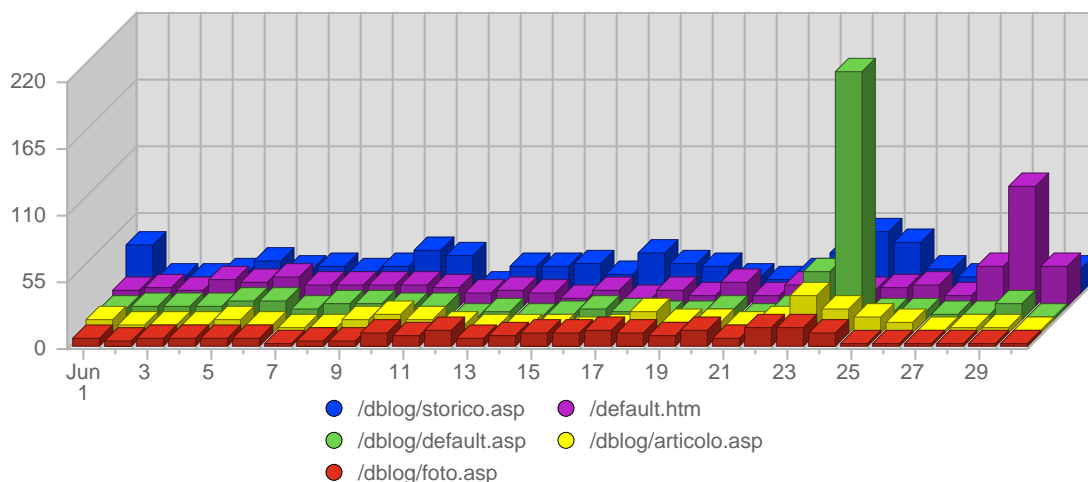

Pages

#	Title & Page	Total Page Views	Average Page Views Historically	Change	Percent of Page Views
1.	/dblog/storico.asp	675	1,262,40	-75 ▼	9,47%
2.	/default.htm	552	291,90	+43 ▲	7,75%
3.	/dblog/default.asp	472	1,343,10	+190 ▲	6,62%
4.	/dblog/articolo.asp	255	891,30	-4 ▼	3,58%
5.	/dblog/foto.asp	218	827,56	+26 ▲	3,06%
6.	/center_default.htm	193	179,20	-68 ▼	2,71%
7.	/top_default.htm	189	180,00	-69 ▼	2,65%
8.	/dblog/autori.asp	183	744,00	-50 ▼	2,57%
9.	/dblog/stampa.asp	156	127,33	-5 ▼	2,19%
10.	/counselling.htm	146	90,26	-12 ▼	2,05%
11.	/dblog/admin/costanti_elenco.asp	123	79,50	+123 ▲	1,73%
12.	/psicotraumatologia.htm	120	81,74	-7 ▼	1,68%
13.	/dblog/resize.aspx	118	72,33	+101 ▲	1,66%
14.	/formazione.htm	114	69,47	-5 ▼	1,60%
15.	/center_psicotraumatologia.htm	110	89,60	-15 ▼	1,54%
16.	/center_counselling.htm	108	95,60	-38 ▼	1,52%
17.	/docum_counselling.htm	107	65,95	-44 ▼	1,50%
18.	/biblio_counselling.htm	106	44,84	-13 ▼	1,49%
19.	/chisono.htm	106	73,89	-24 ▼	1,49%
20.	/top_counselling.htm	105	101,60	-49 ▼	1,47%
21.	/top_psicotraumatologia.htm	101	83,00	-21 ▼	1,42%
22.	/docum_psico.htm	96	66,39	-4 ▼	1,35%
23.	/formaz_counselling.htm	85	33,58	-20 ▼	1,19%
24.	/ticker1.swf	82	140,27	-60 ▼	1,15%
25.	/formaz_psico.htm	79	25,94	-14 ▼	1,11%
		7,126	5,369	-555