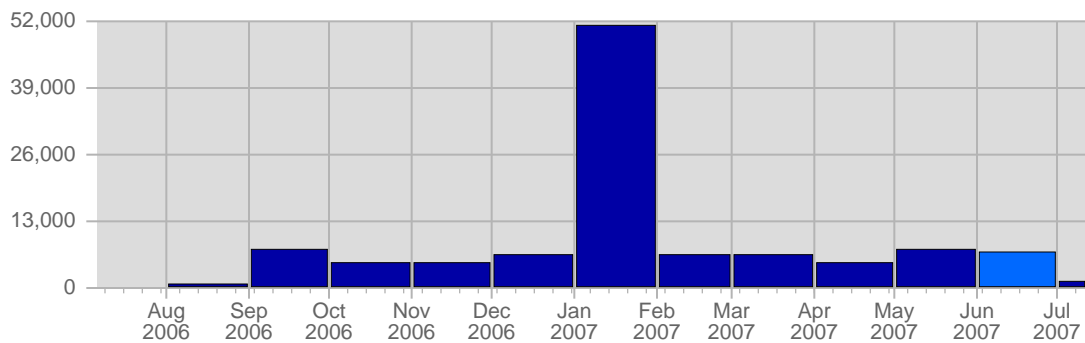

Page Views

Date	Total Page Views	Average Page Views Historically	Change	Percent of Total Page Views
Fri Jun 1st, 2007	239	113,28	+239 ▲	3,35%
Sat Jun 2nd, 2007	239	109,82	+239 ▲	3,35%
Sun Jun 3rd, 2007	228	133,85	-4 ▼	3,20%
Mon Jun 4th, 2007	304	151,66	-57 ▼	4,27%
Tue Jun 5th, 2007	333	564,29	+159 ▲	4,67%
Wed Jun 6th, 2007	403	210,98	+248 ▲	5,66%
Thu Jun 7th, 2007	259	115,48	-11 ▼	3,63%
Fri Jun 8th, 2007	294	113,28	+55 ▲	4,13%
Sat Jun 9th, 2007	263	109,82	+24 ▲	3,69%
Sun Jun 10th, 2007	331	133,85	+103 ▲	4,64%
Mon Jun 11th, 2007	258	151,66	-46 ▼	3,62%
Tue Jun 12th, 2007	134	564,29	-199 ▼	1,88%
Wed Jun 13th, 2007	202	210,98	-201 ▼	2,83%
Thu Jun 14th, 2007	86	115,48	-173 ▼	1,21%
Fri Jun 15th, 2007	135	113,28	-159 ▼	1,89%
Sat Jun 16th, 2007	166	109,82	-97 ▼	2,33%
Sun Jun 17th, 2007	164	133,85	-167 ▼	2,30%
Mon Jun 18th, 2007	288	151,66	+30 ▲	4,04%

Continued on Page 4 ...