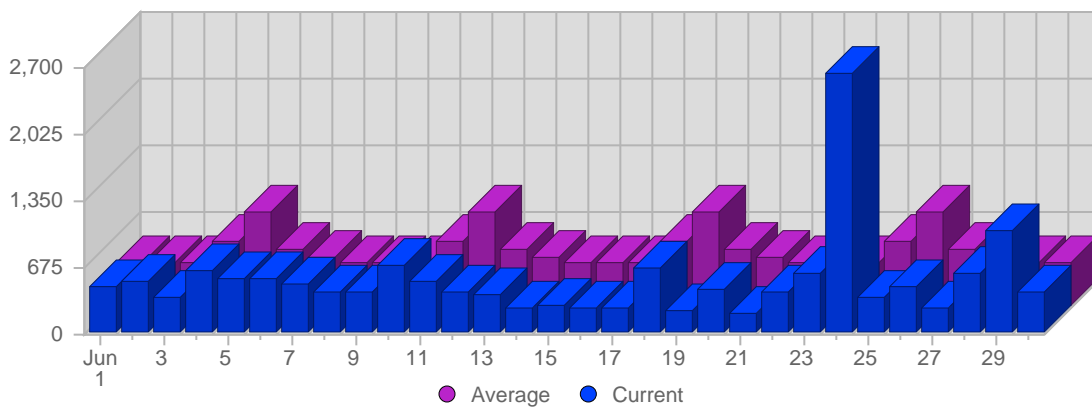

Page Views

Date	Total Page Views	Average Page Views Historically	Change	Percent of Total Page Views
Fri Jun 1st, 2007	239	113,28	+239 ▲	3,35%
Sat Jun 2nd, 2007	239	109,82	+239 ▲	3,35%
Sun Jun 3rd, 2007	228	133,85	-4 ▼	3,20%
Mon Jun 4th, 2007	304	151,66	-57 ▼	4,27%
Tue Jun 5th, 2007	333	564,29	+159 ▲	4,67%
Wed Jun 6th, 2007	403	210,98	+248 ▲	5,66%
Thu Jun 7th, 2007	259	115,48	-11 ▼	3,63%
Fri Jun 8th, 2007	294	113,28	+55 ▲	4,13%
Sat Jun 9th, 2007	263	109,82	+24 ▲	3,69%
Sun Jun 10th, 2007	331	133,85	+103 ▲	4,64%
Mon Jun 11th, 2007	258	151,66	-46 ▼	3,62%
Tue Jun 12th, 2007	134	564,29	-199 ▼	1,88%
Wed Jun 13th, 2007	202	210,98	-201 ▼	2,83%
Thu Jun 14th, 2007	86	115,48	-173 ▼	1,21%
Fri Jun 15th, 2007	135	113,28	-159 ▼	1,89%
Sat Jun 16th, 2007	166	109,82	-97 ▼	2,33%
Sun Jun 17th, 2007	164	133,85	-167 ▼	2,30%
Mon Jun 18th, 2007	288	151,66	+30 ▲	4,04%

Hits

Date	Total Hits	Average Hits Historically	Change	Percent of Total Hits
Fri Jun 1st, 2007	476	437,81	+476 ▲	3,00%
Sat Jun 2nd, 2007	527	452,82	+527 ▲	3,33%
Sun Jun 3rd, 2007	365	445,26	+4 ▲	2,30%
Mon Jun 4th, 2007	621	649,54	+49 ▲	3,92%
Tue Jun 5th, 2007	548	961,42	+227 ▲	3,46%
Wed Jun 6th, 2007	565	569,59	+264 ▲	3,57%
Thu Jun 7th, 2007	486	495,73	-68 ▼	3,07%
Fri Jun 8th, 2007	410	437,81	-66 ▼	2,59%
Sat Jun 9th, 2007	419	452,82	-108 ▼	2,64%
Sun Jun 10th, 2007	675	445,26	+310 ▲	4,26%
Mon Jun 11th, 2007	518	649,54	-103 ▼	3,27%
Tue Jun 12th, 2007	428	961,42	-120 ▼	2,70%
Wed Jun 13th, 2007	404	569,59	-161 ▼	2,55%
Thu Jun 14th, 2007	258	495,73	-228 ▼	1,63%
Fri Jun 15th, 2007	274	437,81	-136 ▼	1,73%
Sat Jun 16th, 2007	255	452,82	-164 ▼	1,61%
Sun Jun 17th, 2007	268	445,26	-407 ▼	1,69%
Mon Jun 18th, 2007	649	649,54	+131 ▲	4,10%