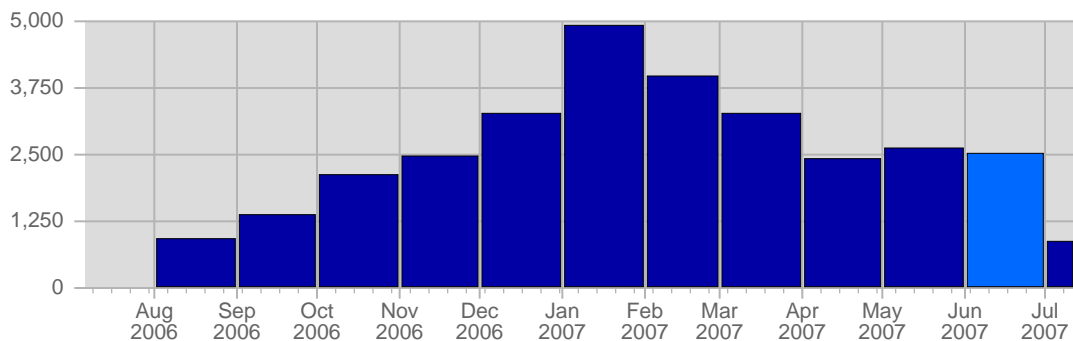

Report Description

Domain: counselling-care.it
 Report Description: Executive Summary Report for the month of June 2007
 Report Range: Month of June 2007
 Report Scope: Historical Data

Visits

Date	Total Visits	Average Visits Historically	Change	Percent of Total Visits
Fri Jun 1st, 2007	69	57,95	+69 ▲	2,72%
Sat Jun 2nd, 2007	79	53,18	+79 ▲	3,11%
Sun Jun 3rd, 2007	61	54,93	-18 ▼	2,40%
Mon Jun 4th, 2007	73	63,04	-18 ▼	2,88%
Tue Jun 5th, 2007	93	61,61	+23 ▲	3,66%
Wed Jun 6th, 2007	80	59,74	-6 ▼	3,15%
Thu Jun 7th, 2007	96	59,63	-5 ▼	3,78%
Fri Jun 8th, 2007	60	57,95	-9 ▼	2,36%
Sat Jun 9th, 2007	83	53,18	+4 ▲	3,27%

Continued on Page 2 ...

... continued from Page 1

Sun Jun 10th, 2007	90	54,93	+29 ▲	3,55%
Mon Jun 11th, 2007	100	63,04	+27 ▲	3,94%
Tue Jun 12th, 2007	79	61,61	-14 ▼	3,11%
Wed Jun 13th, 2007	98	59,74	+18 ▲	3,86%
Thu Jun 14th, 2007	93	59,63	-3 ▼	3,66%
Fri Jun 15th, 2007	85	57,95	+25 ▲	3,35%
Sat Jun 16th, 2007	79	53,18	-4 ▼	3,11%
Sun Jun 17th, 2007	71	54,93	-19 ▼	2,80%
Mon Jun 18th, 2007	92	63,04	-8 ▼	3,62%
Tue Jun 19th, 2007	82	61,61	+3 ▲	3,23%
Wed Jun 20th, 2007	104	59,74	+6 ▲	4,10%
Thu Jun 21st, 2007	75	59,63	-18 ▼	2,95%
Fri Jun 22nd, 2007	112	57,95	+27 ▲	4,41%
Sat Jun 23rd, 2007	92	53,18	+13 ▲	3,62%
Sun Jun 24th, 2007	104	54,93	+33 ▲	4,10%
Mon Jun 25th, 2007	112	63,04	+20 ▲	4,41%
Tue Jun 26th, 2007	85	61,61	+3 ▲	3,35%
Wed Jun 27th, 2007	70	59,74	-34 ▼	2,76%
Thu Jun 28th, 2007	84	59,63	+9 ▲	3,31%
Fri Jun 29th, 2007	74	57,95	-38 ▼	2,92%
Sat Jun 30th, 2007	64	53,18	-28 ▼	2,52%
	2,539	1,778	-66	