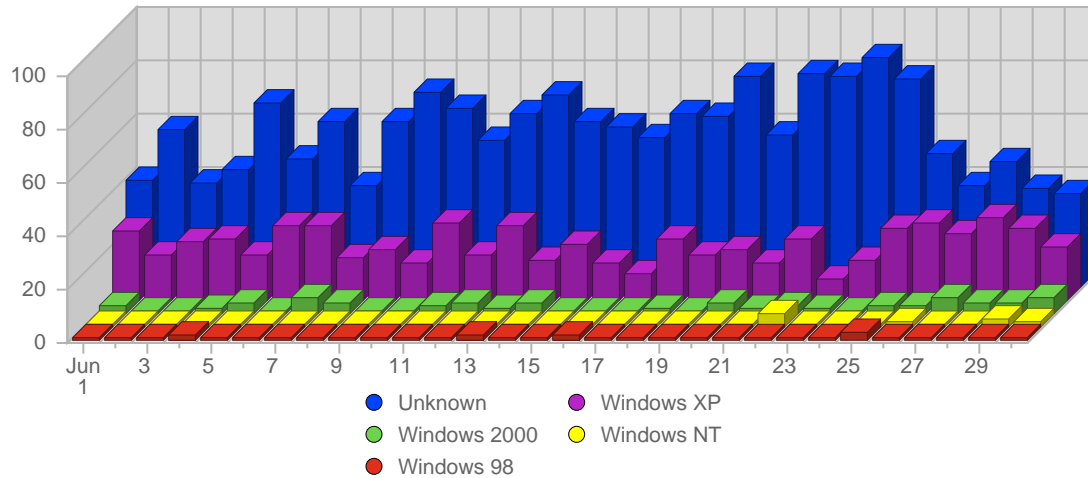

Browser Operating Systems

#	Icon	Operating System	Total Visits	Average Visits Historically	Change	Percent of Visits
1.		Unknown	1,766	1,026,11	-70 ▼	69,56%
2.		Windows XP	622	560,16	-6 ▼	24,50%
3.		Windows 2000	78	87,33	+13 ▲	3,07%
4.		Windows NT	22	9,89	+14 ▲	0,87%
5.		Windows 98	21	22,28	-5 ▼	0,83%
6.		Linux	12	11,89	-5 ▼	0,47%
7.		Macintosh OS X	9	8,06	+1 ▲	0,35%
8.		Macintosh	4	5,55	+1 ▲	0,16%
9.		Windows ME	3	10,12	-7 ▼	0,12%
10.		Windows 2003	2	4,23	-1 ▼	0,08%
			2,539	1,750	-66