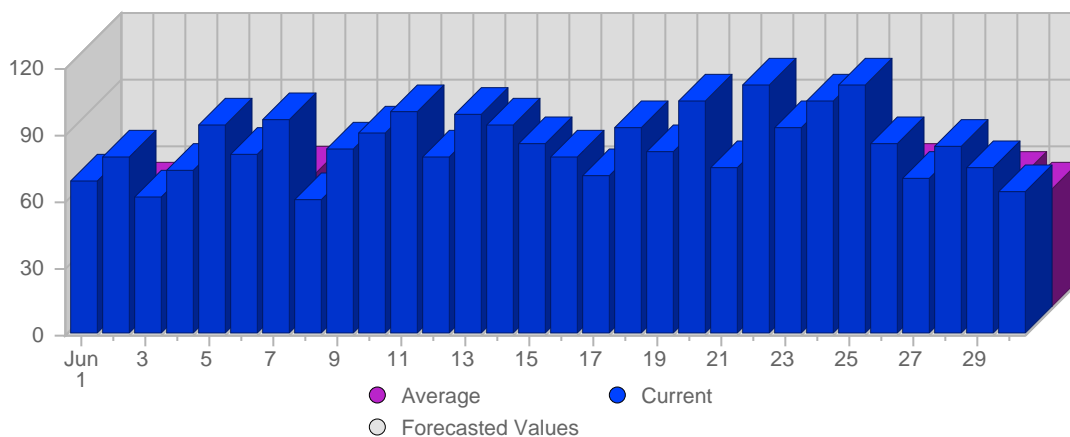

Report Description

Domain: counselling-care.it
 Report Description: Executive Summary Report for the month of June 2007
 Report Range: Month of June 2007
 Report Scope: Historical Data

Visits

Date	Total Visits	Average Visits Historically	Change	Percent of Total Visits
Fri Jun 1st, 2007	69	57,95	+69 ▲	2,72%
Sat Jun 2nd, 2007	79	53,18	+79 ▲	3,11%
Sun Jun 3rd, 2007	61	54,93	-18 ▼	2,40%
Mon Jun 4th, 2007	73	63,04	-18 ▼	2,88%
Tue Jun 5th, 2007	93	61,61	+23 ▲	3,66%
Wed Jun 6th, 2007	80	59,74	-6 ▼	3,15%
Thu Jun 7th, 2007	96	59,63	-5 ▼	3,78%
Fri Jun 8th, 2007	60	57,95	-9 ▼	2,36%
Sat Jun 9th, 2007	83	53,18	+4 ▲	3,27%

Continued on Page 2 ...

... continued from Page 1

Sun Jun 10th, 2007	90	54,93	+29 ▲	3,55%
Mon Jun 11th, 2007	100	63,04	+27 ▲	3,94%
Tue Jun 12th, 2007	79	61,61	-14 ▼	3,11%
Wed Jun 13th, 2007	98	59,74	+18 ▲	3,86%
Thu Jun 14th, 2007	93	59,63	-3 ▼	3,66%
Fri Jun 15th, 2007	85	57,95	+25 ▲	3,35%
Sat Jun 16th, 2007	79	53,18	-4 ▼	3,11%
Sun Jun 17th, 2007	71	54,93	-19 ▼	2,80%
Mon Jun 18th, 2007	92	63,04	-8 ▼	3,62%
Tue Jun 19th, 2007	82	61,61	+3 ▲	3,23%
Wed Jun 20th, 2007	104	59,74	+6 ▲	4,10%
Thu Jun 21st, 2007	75	59,63	-18 ▼	2,95%
Fri Jun 22nd, 2007	112	57,95	+27 ▲	4,41%
Sat Jun 23rd, 2007	92	53,18	+13 ▲	3,62%
Sun Jun 24th, 2007	104	54,93	+33 ▲	4,10%
Mon Jun 25th, 2007	112	63,04	+20 ▲	4,41%
Tue Jun 26th, 2007	85	61,61	+3 ▲	3,35%
Wed Jun 27th, 2007	70	59,74	-34 ▼	2,76%
Thu Jun 28th, 2007	84	59,63	+9 ▲	3,31%
Fri Jun 29th, 2007	74	57,95	-38 ▼	2,92%
Sat Jun 30th, 2007	64	53,18	-28 ▼	2,52%
	2,539	1,778	-66	