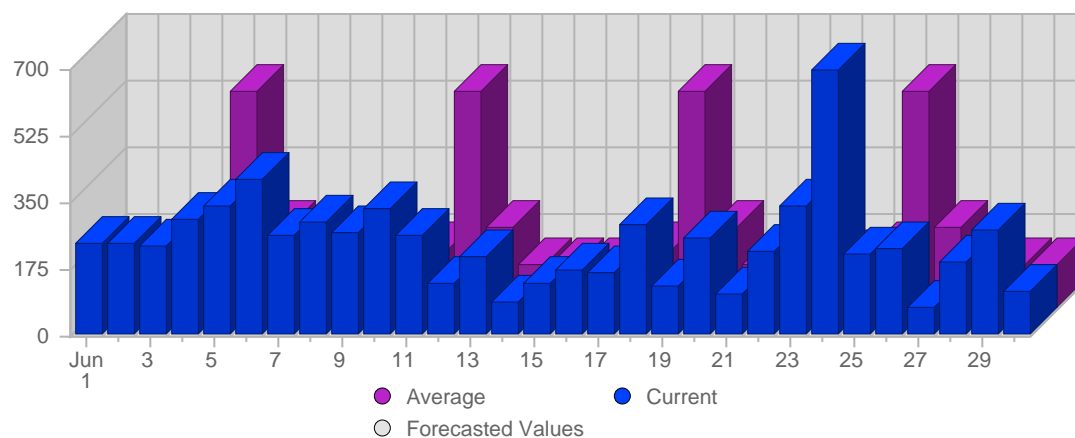

Page Views

Date	Total Page Views	Average Page Views Historically	Change	Percent of Total Page Views
Fri Jun 1st, 2007	239	113,28	+239 ▲	3,35%
Sat Jun 2nd, 2007	239	109,82	+239 ▲	3,35%
Sun Jun 3rd, 2007	228	133,85	-4 ▼	3,20%
Mon Jun 4th, 2007	304	151,66	-57 ▼	4,27%
Tue Jun 5th, 2007	333	564,29	+159 ▲	4,67%
Wed Jun 6th, 2007	403	210,98	+248 ▲	5,66%
Thu Jun 7th, 2007	259	115,48	-11 ▼	3,63%
Fri Jun 8th, 2007	294	113,28	+55 ▲	4,13%
Sat Jun 9th, 2007	263	109,82	+24 ▲	3,69%
Sun Jun 10th, 2007	331	133,85	+103 ▲	4,64%
Mon Jun 11th, 2007	258	151,66	-46 ▼	3,62%
Tue Jun 12th, 2007	134	564,29	-199 ▼	1,88%
Wed Jun 13th, 2007	202	210,98	-201 ▼	2,83%
Thu Jun 14th, 2007	86	115,48	-173 ▼	1,21%
Fri Jun 15th, 2007	135	113,28	-159 ▼	1,89%
Sat Jun 16th, 2007	166	109,82	-97 ▼	2,33%
Sun Jun 17th, 2007	164	133,85	-167 ▼	2,30%
Mon Jun 18th, 2007	288	151,66	+30 ▲	4,04%

Continued on Page 4 ...