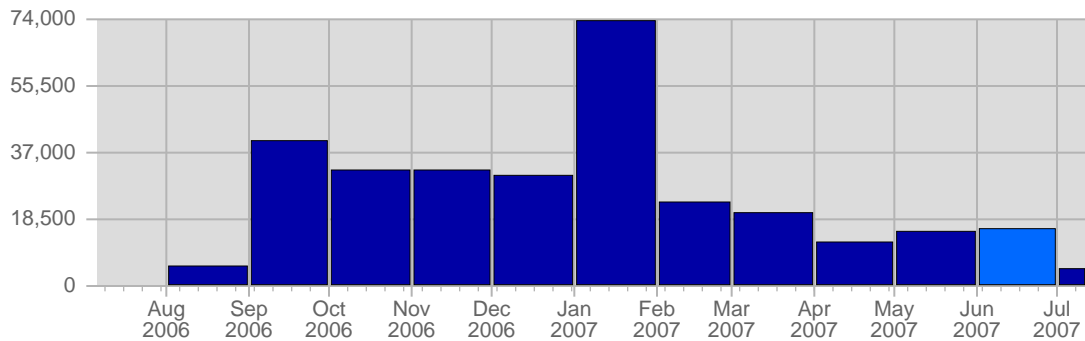

Page Views

Date	Total Page Views	Average Page Views Historically	Change	Percent of Total Page Views
Fri Jun 1st, 2007	239	113,28	+239 ▲	3,35%
Sat Jun 2nd, 2007	239	109,82	+239 ▲	3,35%
Sun Jun 3rd, 2007	228	133,85	-4 ▼	3,20%
Mon Jun 4th, 2007	304	151,66	-57 ▼	4,27%
Tue Jun 5th, 2007	333	564,29	+159 ▲	4,67%
Wed Jun 6th, 2007	403	210,98	+248 ▲	5,66%
Thu Jun 7th, 2007	259	115,48	-11 ▼	3,63%
Fri Jun 8th, 2007	294	113,28	+55 ▲	4,13%
Sat Jun 9th, 2007	263	109,82	+24 ▲	3,69%
Sun Jun 10th, 2007	331	133,85	+103 ▲	4,64%
Mon Jun 11th, 2007	258	151,66	-46 ▼	3,62%
Tue Jun 12th, 2007	134	564,29	-199 ▼	1,88%
Wed Jun 13th, 2007	202	210,98	-201 ▼	2,83%
Thu Jun 14th, 2007	86	115,48	-173 ▼	1,21%
Fri Jun 15th, 2007	135	113,28	-159 ▼	1,89%
Sat Jun 16th, 2007	166	109,82	-97 ▼	2,33%
Sun Jun 17th, 2007	164	133,85	-167 ▼	2,30%
Mon Jun 18th, 2007	288	151,66	+30 ▲	4,04%

Hits

Date	Total Hits	Average Hits Historically	Change	Percent of Total Hits
Fri Jun 1st, 2007	476	437,81	+476 ▲	3,00%
Sat Jun 2nd, 2007	527	452,82	+527 ▲	3,33%
Sun Jun 3rd, 2007	365	445,26	+4 ▲	2,30%
Mon Jun 4th, 2007	621	649,54	+49 ▲	3,92%
Tue Jun 5th, 2007	548	961,42	+227 ▲	3,46%
Wed Jun 6th, 2007	565	569,59	+264 ▲	3,57%
Thu Jun 7th, 2007	486	495,73	-68 ▼	3,07%
Fri Jun 8th, 2007	410	437,81	-66 ▼	2,59%
Sat Jun 9th, 2007	419	452,82	-108 ▼	2,64%
Sun Jun 10th, 2007	675	445,26	+310 ▲	4,26%
Mon Jun 11th, 2007	518	649,54	-103 ▼	3,27%
Tue Jun 12th, 2007	428	961,42	-120 ▼	2,70%
Wed Jun 13th, 2007	404	569,59	-161 ▼	2,55%
Thu Jun 14th, 2007	258	495,73	-228 ▼	1,63%
Fri Jun 15th, 2007	274	437,81	-136 ▼	1,73%
Sat Jun 16th, 2007	255	452,82	-164 ▼	1,61%
Sun Jun 17th, 2007	268	445,26	-407 ▼	1,69%
Mon Jun 18th, 2007	649	649,54	+131 ▲	4,10%