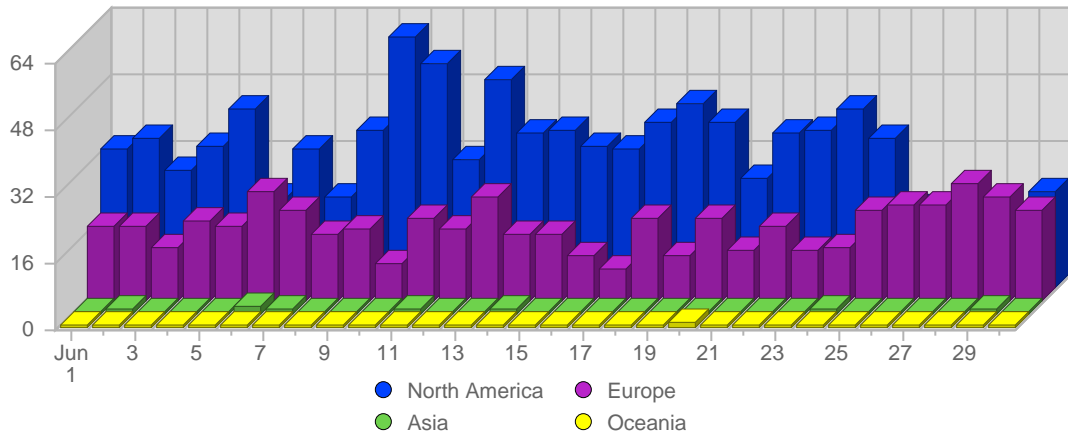

Search Engines

#	Logo	Search Engine	Total Visits Referred	Average Visits Historically	Change	Percent of Visits
1.		Google	447	367,58	+34 ▲	97,17%
2.		MSN	6	9,50	-3 ▼	1,30%
3.		Yahoo	3	6.00	-2 ▼	0,65%
4.		AltaVista	3	2.00	+1 ▲	0,65%
5.		Ask Jeeves	1	0,50	+1 ▲	0,22%
			460	384	30	

Continent Breakdown

#	Continent	Total Visits	Average Visits Historically	Change	Percent of Visits
1.	North America	1,018	782,75	-190 ▼	65,05%
2.	Europe	538	762,83	+40 ▲	34,38%
3.	Asia	8	6,82	+5 ▲	0,51%
4.	Oceania	1	1,33	-1 ▼	0,06%
		1,565	1,552	-146	