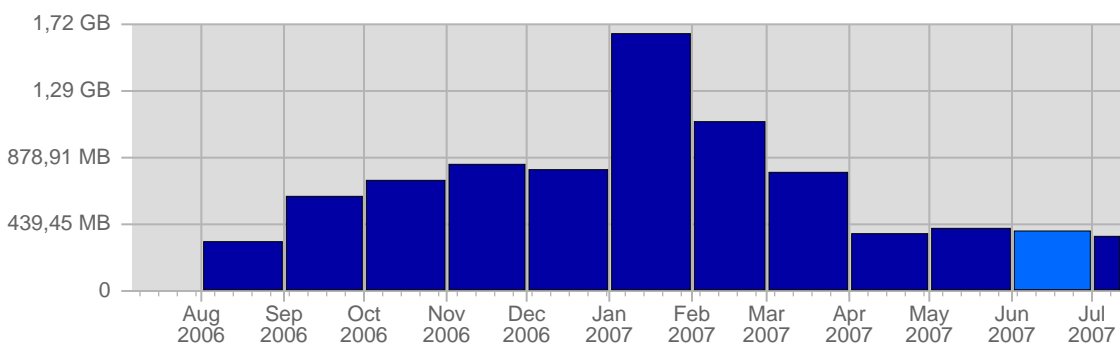

Bandwidth

Date	Total Bandwidth	Average Bandwidth Historically	Change	Percent of Total Bandwidth
Fri Jun 1st, 2007	18,13 MB	15,03 MB	+18,13 MB ▲	4,58%
Sat Jun 2nd, 2007	10,97 MB	11,95 MB	+10,97 MB ▲	2,77%
Sun Jun 3rd, 2007	10,04 MB	13,09 MB	-4,63 MB ▼	2,54%
Mon Jun 4th, 2007	30,23 MB	18,16 MB	+11,21 MB ▲	7,63%
Tue Jun 5th, 2007	11,49 MB	25,38 MB	+2,74 MB ▲	2,90%
Wed Jun 6th, 2007	12,12 MB	16,10 MB	+3,00 MB ▲	3,06%
Thu Jun 7th, 2007	13,43 MB	16,90 MB	+608,20 KB ▲	3,39%
Fri Jun 8th, 2007	9,30 MB	15,03 MB	-8,83 MB ▼	2,35%
Sat Jun 9th, 2007	6,40 MB	11,95 MB	-4,57 MB ▼	1,62%
Sun Jun 10th, 2007	29,16 MB	13,09 MB	+19,11 MB ▲	7,36%
Mon Jun 11th, 2007	12,99 MB	18,16 MB	-17,24 MB ▼	3,28%
Tue Jun 12th, 2007	21,44 MB	25,38 MB	+9,95 MB ▲	5,42%
Wed Jun 13th, 2007	14,82 MB	16,10 MB	+2,69 MB ▲	3,74%
Thu Jun 14th, 2007	8,19 MB	16,90 MB	-5,24 MB ▼	2,07%
Fri Jun 15th, 2007	7,90 MB	15,03 MB	-1,40 MB ▼	1,00%
Sat Jun 16th, 2007	4,67 MB	11,95 MB	-1,73 MB ▼	1,18%
Sun Jun 17th, 2007	7,13 MB	13,09 MB	-22,02 MB ▼	1,80%
Mon Jun 18th, 2007	16,20 MB	18,16 MB	+3,22 MB ▲	4,09%

Continued on Page 8 ...