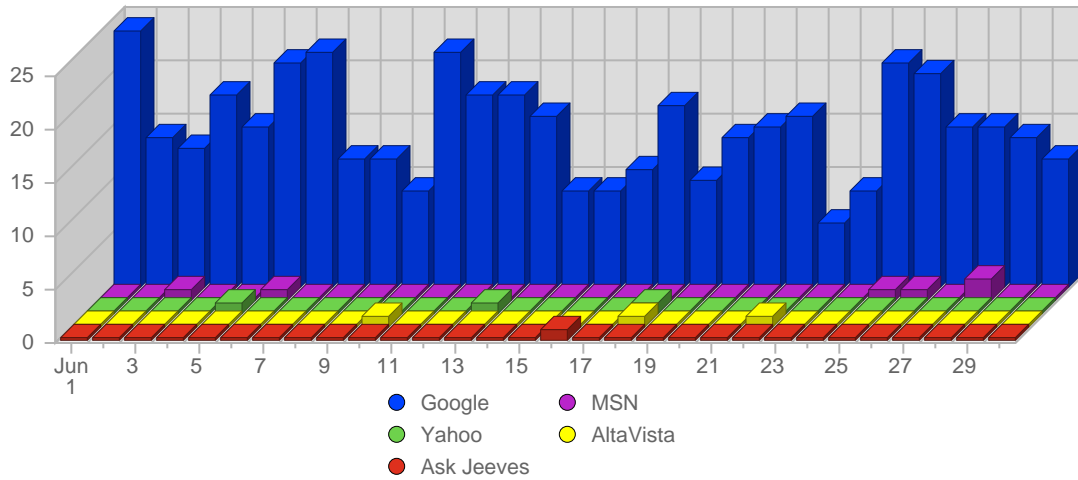

Browser Types

#	Icon	Browser Type	Total Visits	Average Visits Historically	Change	Percent of Visits
1.		Unknown	1,750	1,025,95	-93 ▼	68,93%
2.		MSIE 6.x	470	514,74	-11 ▼	18,51%
3.		Netscape 4.x	177	155,00	+12 ▲	6,97%
4.		Netscape 7.x	96	47,39	+18 ▲	3,78%
5.		Firefox 1.x	22	37,74	+8 ▲	0,87%
6.		MSIE 5.0x	10	18,24	+1 ▲	0,39%
7.		Netscape 2.x	4	11,00	-1 ▼	0,16%
8.		Opera 3.x	3	3,47	-3 ▼	0,12%
9.		Firefox 0.x	2	1,00	+2 ▲	0,08%
10.		MSIE 5.5	2	6,65	-2 ▼	0,08%
11.		Netscape 3.x	2	2,00	+2 ▲	0,08%
12.		Avant	1	2,25	+1 ▲	0,04%
			2,539	1,753	-66	

Browser Operating Systems

#	Icon	Operating System	Total Visits	Average Visits Historically	Change	Percent of Visits
1.		Unknown	1,766	1,026,11	-70 ▼	69,56%
2.		Windows XP	622	560,16	-6 ▼	24,50%
3.		Windows 2000	78	87,33	+13 ▲	3,07%
4.		Windows NT	22	9,89	+14 ▲	0,87%
5.		Windows 98	21	22,28	-5 ▼	0,83%
6.		Linux	12	11,89	-5 ▼	0,47%
7.		Macintosh OS X	9	8,06	+1 ▲	0,35%
8.		Macintosh	4	5,55	+1 ▲	0,16%
9.		Windows ME	3	10,12	-7 ▼	0,12%
10.		Windows 2003	2	4,23	-1 ▼	0,08%
			2,539	1,750	-66	

Search Engines

#	Logo	Search Engine	Total Visits Referred	Average Visits Historically	Change	Percent of Visits
1.		Google	447	367,58	+34 ▲	97,17%
2.		MSN	6	9,50	-3 ▼	1,30%
3.		Yahoo	3	6.00	-2 ▼	0,65%
4.		AltaVista	3	2.00	+1 ▲	0,65%
5.		Ask Jeeves	1	0,50	+1 ▲	0,22%
			460	384	30	