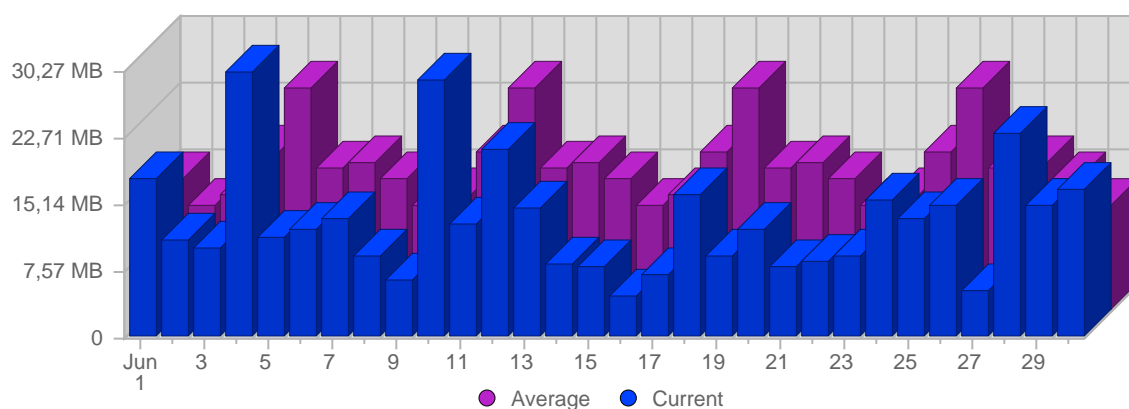

Bandwidth

Date	Total Bandwidth	Average Bandwidth Historically	Change	Percent of Total Bandwidth
Fri Jun 1st, 2007	18,13 MB	15,03 MB	+18,13 MB ▲	4,58%
Sat Jun 2nd, 2007	10,97 MB	11,95 MB	+10,97 MB ▲	2,77%
Sun Jun 3rd, 2007	10,04 MB	13,09 MB	-4,63 MB ▼	2,54%
Mon Jun 4th, 2007	30,23 MB	18,16 MB	+11,21 MB ▲	7,63%
Tue Jun 5th, 2007	11,49 MB	25,38 MB	+2,74 MB ▲	2,90%
Wed Jun 6th, 2007	12,12 MB	16,10 MB	+3,00 MB ▲	3,06%
Thu Jun 7th, 2007	13,43 MB	16,90 MB	+608,20 KB ▲	3,39%
Fri Jun 8th, 2007	9,30 MB	15,03 MB	-8,83 MB ▼	2,35%
Sat Jun 9th, 2007	6,40 MB	11,95 MB	-4,57 MB ▼	1,62%
Sun Jun 10th, 2007	29,16 MB	13,09 MB	+19,11 MB ▲	7,36%
Mon Jun 11th, 2007	12,99 MB	18,16 MB	-17,24 MB ▼	3,28%
Tue Jun 12th, 2007	21,44 MB	25,38 MB	+9,95 MB ▲	5,42%
Wed Jun 13th, 2007	14,82 MB	16,10 MB	+2,69 MB ▲	3,74%
Thu Jun 14th, 2007	8,19 MB	16,90 MB	-5,24 MB ▼	2,07%
Fri Jun 15th, 2007	7,90 MB	15,03 MB	-1,40 MB ▼	1,00%
Sat Jun 16th, 2007	4,67 MB	11,95 MB	-1,73 MB ▼	1,18%
Sun Jun 17th, 2007	7,13 MB	13,09 MB	-22,02 MB ▼	1,80%
Mon Jun 18th, 2007	16,20 MB	18,16 MB	+3,22 MB ▲	4,09%

Continued on Page 8 ...