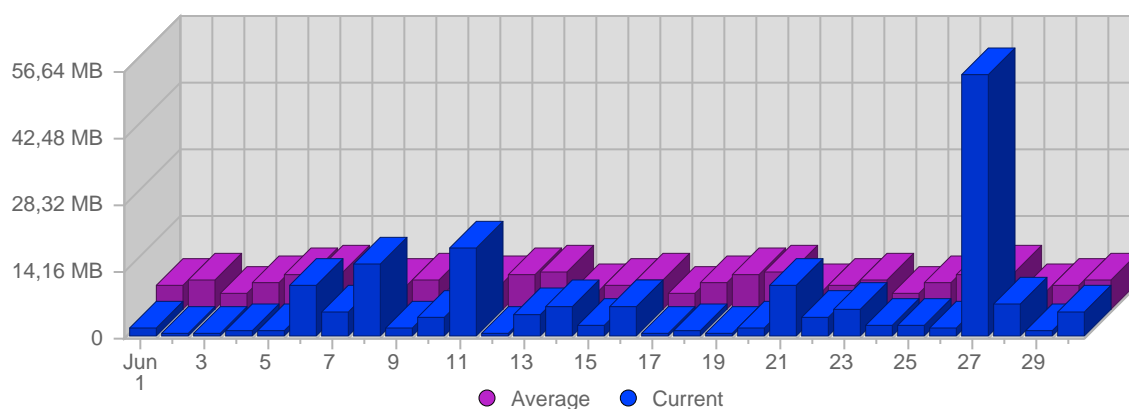

Bandwidth

Date	Total Bandwidth	Average Bandwidth Historically	Change	Percent of Total Bandwidth
Thu Jun 1st, 2006	1,74 MB	5,42 MB	+1,74 MB ▲	0,93%
Fri Jun 2nd, 2006	648,50 KB	6,47 MB	+648,50 KB ▲	0,34%
Sat Jun 3rd, 2006	218,20 KB	3,45 MB	+218,20 KB ▲	0,11%
Sun Jun 4th, 2006	1,41 MB	5,75 MB	+826,30 KB ▲	0,76%
Mon Jun 5th, 2006	1,38 MB	7,75 MB	-6,36 MB ▼	0,74%
Tue Jun 6th, 2006	10,89 MB	8,20 MB	+1,99 MB ▲	5,84%
Wed Jun 7th, 2006	5,65 MB	4,41 MB	-454,30 KB ▼	3,03%
Thu Jun 8th, 2006	15,69 MB	5,42 MB	+13,96 MB ▲	8,42%
Fri Jun 9th, 2006	2,10 MB	6,47 MB	+1,46 MB ▲	1,12%
Sat Jun 10th, 2006	4,29 MB	3,45 MB	+4,08 MB ▲	2,30%
Sun Jun 11th, 2006	18,98 MB	5,75 MB	+17,57 MB ▲	10,18%
Mon Jun 12th, 2006	589,20 KB	7,75 MB	-823,80 KB ▼	0,31%
Tue Jun 13th, 2006	4,96 MB	8,20 MB	-5,93 MB ▼	2,66%
Wed Jun 14th, 2006	6,33 MB	4,41 MB	+700,70 KB ▲	3,40%
Thu Jun 15th, 2006	2,56 MB	5,42 MB	-13,14 MB ▼	1,37%
Fri Jun 16th, 2006	6,38 MB	6,47 MB	+4,29 MB ▲	3,42%
Sat Jun 17th, 2006	433,50 KB	3,45 MB	-3,87 MB ▼	0,23%
Sun Jun 18th, 2006	1,69 MB	5,75 MB	-17,29 MB ▼	0,91%

Continued on Page 8 ...