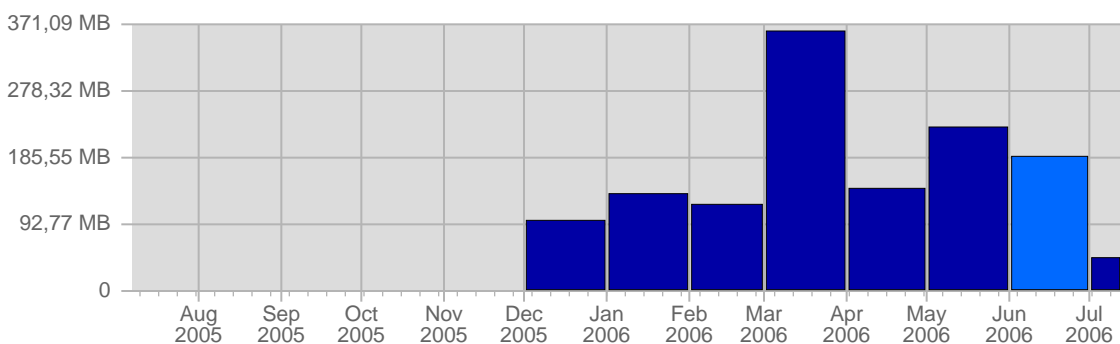

Bandwidth

Date	Total Bandwidth	Average Bandwidth Historically	Change	Percent of Total Bandwidth
Thu Jun 1st, 2006	1,74 MB	5,42 MB	+1,74 MB ▲	0,93%
Fri Jun 2nd, 2006	648,50 KB	6,47 MB	+648,50 KB ▲	0,34%
Sat Jun 3rd, 2006	218,20 KB	3,45 MB	+218,20 KB ▲	0,11%
Sun Jun 4th, 2006	1,41 MB	5,75 MB	+826,30 KB ▲	0,76%
Mon Jun 5th, 2006	1,38 MB	7,75 MB	-6,36 MB ▼	0,74%
Tue Jun 6th, 2006	10,89 MB	8,20 MB	+1,99 MB ▲	5,84%
Wed Jun 7th, 2006	5,65 MB	4,41 MB	-454,30 KB ▼	3,03%
Thu Jun 8th, 2006	15,69 MB	5,42 MB	+13,96 MB ▲	8,42%
Fri Jun 9th, 2006	2,10 MB	6,47 MB	+1,46 MB ▲	1,12%
Sat Jun 10th, 2006	4,29 MB	3,45 MB	+4,08 MB ▲	2,30%
Sun Jun 11th, 2006	18,98 MB	5,75 MB	+17,57 MB ▲	10,18%
Mon Jun 12th, 2006	589,20 KB	7,75 MB	-823,80 KB ▼	0,31%
Tue Jun 13th, 2006	4,96 MB	8,20 MB	-5,93 MB ▼	2,66%
Wed Jun 14th, 2006	6,33 MB	4,41 MB	+700,70 KB ▲	3,40%
Thu Jun 15th, 2006	2,56 MB	5,42 MB	-13,14 MB ▼	1,37%
Fri Jun 16th, 2006	6,38 MB	6,47 MB	+4,29 MB ▲	3,42%
Sat Jun 17th, 2006	433,50 KB	3,45 MB	-3,87 MB ▼	0,23%
Sun Jun 18th, 2006	1,69 MB	5,75 MB	-17,29 MB ▼	0,91%

Continued on Page 8 ...