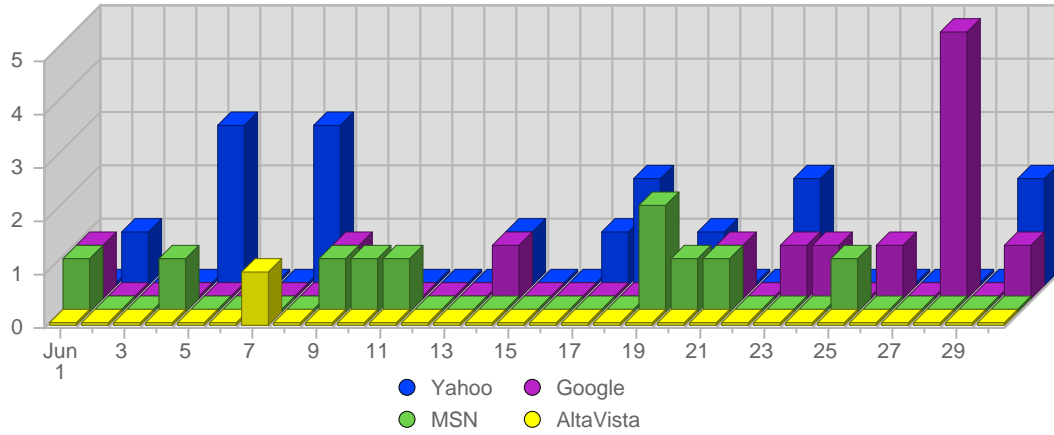

Browser Types

#	Icon	Browser Type	Total Visits	Average Visits Historically	Change	Percent of Visits
1.		Unknown	474	261,67	+62 ▲	80,48%
2.		MSIE 6.x	98	108,83	-102 ▼	16,64%
3.		Firefox 1.x	6	7,17	-10 ▼	1,02%
4.		MSIE 5.0x	5	2,00	+1 ▲	0,85%
5.		Netscape 7.x	4	2,40	+1 ▲	0,68%
6.		MSIE 5.5	1	3,40	0 ▬	0,17%
7.		Avant	1	-	+1 ▲	0,17%
			589	385	-49	

Browser Operating Systems

#	Icon	Operating System	Total Visits	Average Visits Historically	Change	Percent of Visits
1.		Unknown	464	253,33	+60 ▲	78,78%
2.		Windows XP	85	76,83	-58 ▼	14,43%
3.		Windows 2000	19	35,33	-37 ▼	3,23%
4.		Linux	11	8,83	+2 ▲	1,87%
5.		Macintosh OS X	4	2,80	+1 ▲	0,68%
6.		Windows 98	3	5,40	-7 ▼	0,51%
7.		Windows ME	1	2,00	-4 ▼	0,17%
8.		Windows NT	1	1,40	-2 ▼	0,17%
9.		Macintosh PPC	1	0,67	0 ▬	0,17%
			589	385	-49	

Referring Domains

#	Site Domain	Total Visits Referred	Average Visits Historically	Change	Percent of Visits
1.	it.search.yahoo.com	15	3,80	+9 ▲	30,61%
2.	www.google.it	12	13,00	-36 ▼	24,49%
3.	search.msn.it	9	10,60	-6 ▼	18,37%
4.	www.municipio.re.it	6	3,00	+1 ▲	12,25%
5.	www.scrubtheweb.com	2	-	+2 ▲	4,08%
6.	it.my.yahoo.com	1	-	+1 ▲	2,04%
7.	www.blinkbits.com	1	-	+1 ▲	2,04%
8.	www.google.com	1	2,67	-5 ▼	2,04%
9.	search.msn.com	1	1,60	-1 ▼	2,04%
10.	it.altavista.com	1	1,00	-1 ▼	2,04%
		49	35	-58	

Search Engines

#	Logo	Search Engine	Total Visits Referred	Average Visits Historically	Change	Percent of Visits
1.		Yahoo	16	4,40	+10 ▲	40.00%
2.		Google	13	15.00	-41 ▼	32,50%
3.		MSN	10	12,20	-7 ▼	25.00%
4.		AltaVista	1	2,40	-3 ▼	2,50%
			40	31	-41	