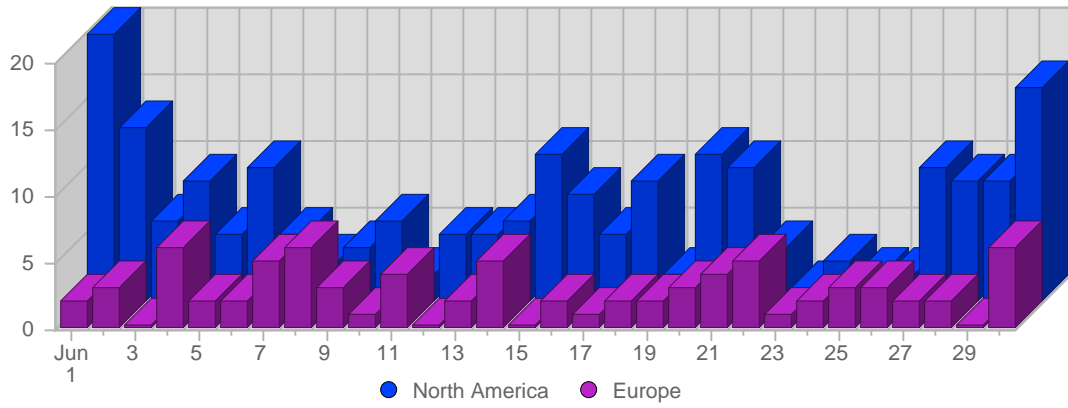

Search Engines

#	Logo	Search Engine	Total Visits Referred	Average Visits Historically	Change	Percent of Visits
1.		Yahoo	16	4,40	+10 ▲	40.00%
2.		Google	13	15.00	-41 ▼	32,50%
3.		MSN	10	12,20	-7 ▼	25.00%
4.		AltaVista	1	2,40	-3 ▼	2,50%
			40	31	-41	

Continent Breakdown

#	Continent	Total Visits	Average Visits Historically	Change	Percent of Visits
1.	 North America	211	162,67	-45 ▼	72,76%
2.	 Europe	79	116,50	-107 ▼	27,24%
		290	279	-152	