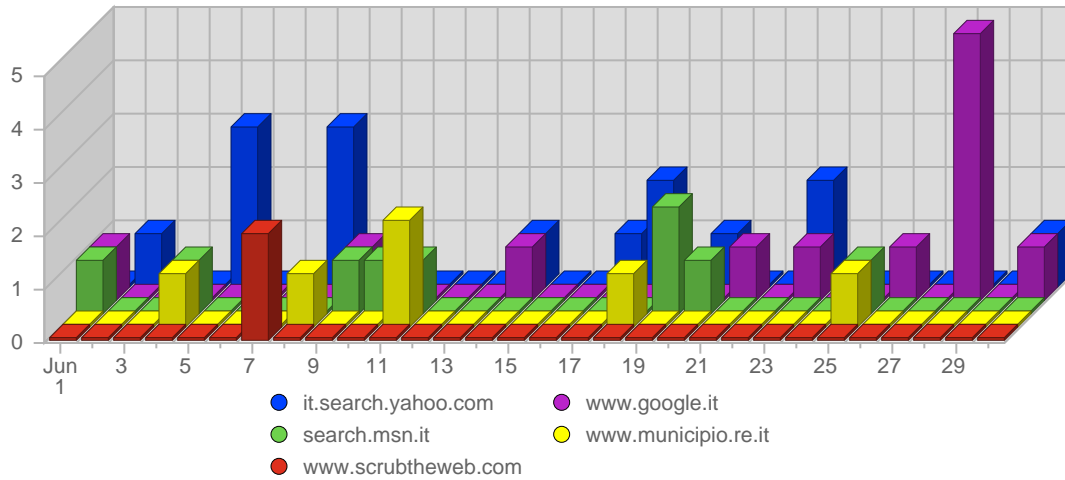

Referring Domains

#	Site Domain	Total Visits Referred	Average Visits Historically	Change	Percent of Visits
1.	it.search.yahoo.com	15	3,80	+9 ▲	30,61%
2.	www.google.it	12	13,00	-36 ▼	24,49%
3.	search.msn.it	9	10,60	-6 ▼	18,37%
4.	www.municipio.re.it	6	3,00	+1 ▲	12,25%
5.	www.scrubtheweb.com	2	-	+2 ▲	4,08%
6.	it.my.yahoo.com	1	-	+1 ▲	2,04%
7.	www.blinkbits.com	1	-	+1 ▲	2,04%
8.	www.google.com	1	2,67	-5 ▼	2,04%
9.	search.msn.com	1	1,60	-1 ▼	2,04%
10.	it.altavista.com	1	1,00	-1 ▼	2,04%
		49	35	-58