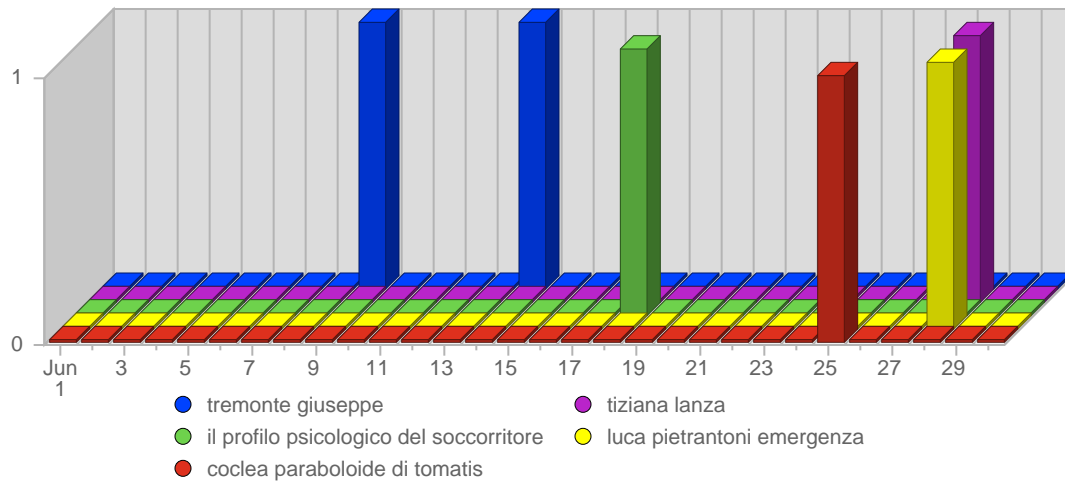

Search Phrases

#	Search Phrase	Total Visits Referred	Average Visits Historically	Change	Percent of Visits
1.	tremonte giuseppe	2	0,75	+1 ▲	5,13%
2.	tiziana lanza	1	-	0 ▬	2,56%
3.	il profilo psicologico del soccorritore	1	-	+1 ▲	2,56%
4.	luca pietrantoni emergenza	1	-	0 ▬	2,56%
5.	coclea paraboloidi di tomatis	1	-	+1 ▲	2,56%
6.	tremonte giuseppe counselling	1	-	+1 ▲	2,56%
7.	...rbo post traumatico da stress in et evolutiva	1	-	+1 ▲	2,56%
8.	le fasi psico sociali di erickson	1	-	+1 ▲	2,56%
9.	counselling	1	1.00	-1 ▼	2,56%
10.	...ress post trauma nel personale di soccorso	1	-	+1 ▲	2,56%
11.	ashby 1968 concetto di famiglia	1	-	+1 ▲	2,56%
12.	laura pentimalli vergerio	1	-	+1 ▲	2,56%
13.	ridecisione	1	-	+1 ▲	2,56%
14.	r. nubila dal gruppo al gruppo di lavoro	1	-	+1 ▲	2,56%
15.	arteterapia soccorritori	1	-	+1 ▲	2,56%
16.	master emergenza urgenza 118	1	-	+1 ▲	2,56%
17.	iperestendi testa	1	-	+1 ▲	2,56%
18.	croce azzurra bls fase	1	-	+1 ▲	2,56%
19.	dell omeostato di ashby	1	-	+1 ▲	2,56%
20.	roberto cafiso	1	-	+1 ▲	2,56%
21.	gastrite da strisciament...	1	-	+1 ▲	2,56%
22.	...inizione sindrome post traumatica da stress	1	-	+1 ▲	2,56%
23.	...aumatico da stress nei soccorritori volontari	1	-	+1 ▲	2,56%
24.	counselling care.it	1	-	+1 ▲	2,56%
25.	traumi psicologici per soccorritori volontari	1	-	+1 ▲	2,56%
		39	2	-42