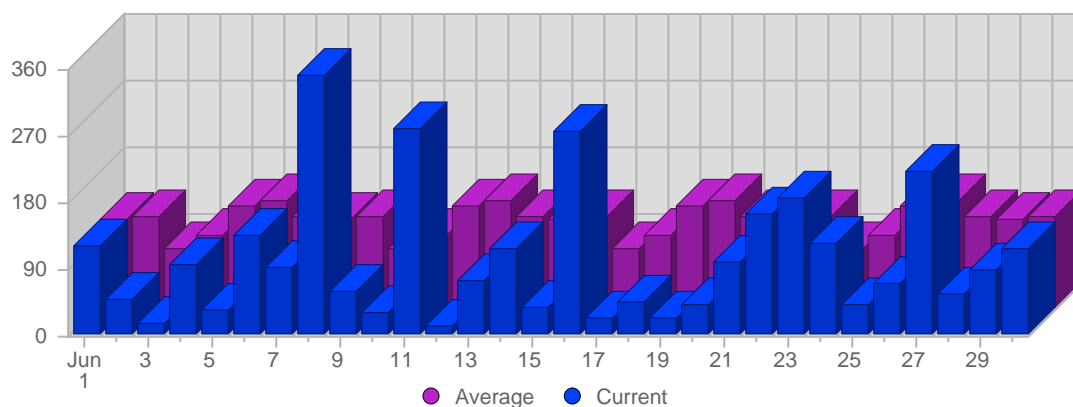

Hits

Date	Total Hits	Average Hits Historically	Change	Percent of Total Hits
Thu Jun 1st, 2006	122	119,31	+122 ▲	3,96%
Fri Jun 2nd, 2006	49	125,66	+49 ▲	1,59%
Sat Jun 3rd, 2006	15	81,00	+15 ▲	0,49%
Sun Jun 4th, 2006	96	97,79	+59 ▲	3,12%
Mon Jun 5th, 2006	34	136,86	-54 ▼	1,10%
Tue Jun 6th, 2006	135	147,48	+55 ▲	4,38%
Wed Jun 7th, 2006	91	123,00	-151 ▼	2,95%
Thu Jun 8th, 2006	351	119,31	+229 ▲	11,39%
Fri Jun 9th, 2006	58	125,66	+9 ▲	1,88%
Sat Jun 10th, 2006	30	81,00	+15 ▲	0,97%
Sun Jun 11th, 2006	280	97,79	+184 ▲	9,09%
Mon Jun 12th, 2006	13	136,86	-21 ▼	0,42%
Tue Jun 13th, 2006	75	147,48	-60 ▼	2,43%
Wed Jun 14th, 2006	118	123,00	+27 ▲	3,83%
Thu Jun 15th, 2006	37	119,31	-314 ▼	1,20%
Fri Jun 16th, 2006	275	125,66	+217 ▲	8,93%
Sat Jun 17th, 2006	24	81,00	-6 ▼	0,78%
Sun Jun 18th, 2006	46	97,79	-234 ▼	1,49%

Continued on Page 6 ...