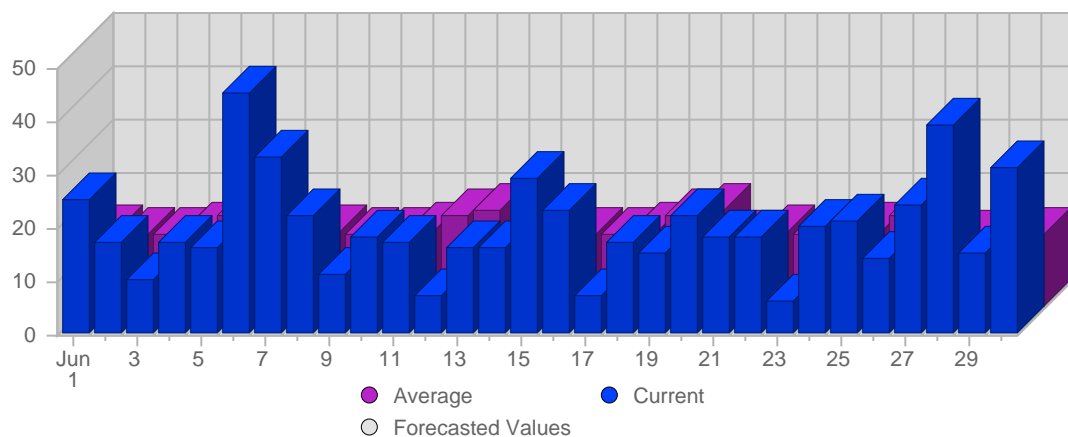

Report Description

Domain: counselling-care.it
 Report Description: Executive Summary Report for the month of June 2006
 Report Range: Month of June 2006
 Report Scope: Historical Data

Visits

Date	Total Visits	Average Visits Historically	Change	Percent of Total Visits
Thu Jun 1st, 2006	25	14,24	+25 ▲	4,24%
Fri Jun 2nd, 2006	17	13,66	+17 ▲	2,89%
Sat Jun 3rd, 2006	10	13,28	+10 ▲	1,70%
Sun Jun 4th, 2006	17	14,45	+9 ▲	2,89%
Mon Jun 5th, 2006	16	17,24	-12 ▼	2,72%
Tue Jun 6th, 2006	45	18,10	+26 ▲	7,64%
Wed Jun 7th, 2006	33	12,83	+16 ▲	5,60%
Thu Jun 8th, 2006	22	14,24	-3 ▼	3,74%
Fri Jun 9th, 2006	11	13,66	-6 ▼	1,87%

Continued on Page 2 ...

... continued from Page 1

Sat Jun 10th, 2006	18	13,28	+8 ▲	3,06%
Sun Jun 11th, 2006	17	14,45	0 ▬	2,89%
Mon Jun 12th, 2006	7	17,24	-9 ▼	1,19%
Tue Jun 13th, 2006	16	18,10	-29 ▼	2,72%
Wed Jun 14th, 2006	16	12,83	-17 ▼	2,72%
Thu Jun 15th, 2006	29	14,24	+7 ▲	4,92%
Fri Jun 16th, 2006	23	13,66	+12 ▲	3,91%
Sat Jun 17th, 2006	7	13,28	-11 ▼	1,19%
Sun Jun 18th, 2006	17	14,45	0 ▬	2,89%
Mon Jun 19th, 2006	15	17,24	+8 ▲	2,55%
Tue Jun 20th, 2006	22	18,10	+6 ▲	3,74%
Wed Jun 21st, 2006	18	12,83	+2 ▲	3,06%
Thu Jun 22nd, 2006	18	14,24	-11 ▼	3,06%
Fri Jun 23rd, 2006	6	13,66	-17 ▼	1,02%
Sat Jun 24th, 2006	20	13,28	+13 ▲	3,40%
Sun Jun 25th, 2006	21	14,45	+4 ▲	3,57%
Mon Jun 26th, 2006	14	17,24	-1 ▼	2,38%
Tue Jun 27th, 2006	24	18,10	+2 ▲	4,08%
Wed Jun 28th, 2006	39	12,83	+21 ▲	6,62%
Thu Jun 29th, 2006	15	14,24	-3 ▼	2,55%
Fri Jun 30th, 2006	31	13,66	+25 ▲	5,26%
	589	158	-49	

Continent Breakdown

#	Continent	Total Visits	Average Visits Historically	Change	Percent of Visits
1.	 North America	211	162,67	-45 ▼	72,76%
2.	 Europe	79	116,50	-107 ▼	27,24%
		290	279	-152	