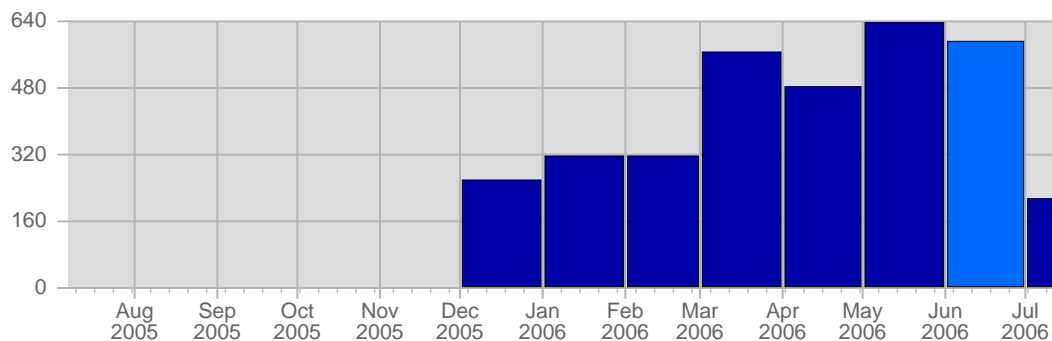

Report Description

Domain: counselling-care.it
 Report Description: Executive Summary Report for the month of June 2006
 Report Range: Month of June 2006
 Report Scope: Historical Data

Visits

Date	Total Visits	Average Visits Historically	Change	Percent of Total Visits
Thu Jun 1st, 2006	25	14,24	+25 ▲	4,24%
Fri Jun 2nd, 2006	17	13,66	+17 ▲	2,89%
Sat Jun 3rd, 2006	10	13,28	+10 ▲	1,70%
Sun Jun 4th, 2006	17	14,45	+9 ▲	2,89%
Mon Jun 5th, 2006	16	17,24	-12 ▼	2,72%
Tue Jun 6th, 2006	45	18,10	+26 ▲	7,64%
Wed Jun 7th, 2006	33	12,83	+16 ▲	5,60%
Thu Jun 8th, 2006	22	14,24	-3 ▼	3,74%
Fri Jun 9th, 2006	11	13,66	-6 ▼	1,87%

Continued on Page 2 ...

... continued from Page 1

Sat Jun 10th, 2006	18	13,28	+8 ▲	3,06%
Sun Jun 11th, 2006	17	14,45	0 ▬	2,89%
Mon Jun 12th, 2006	7	17,24	-9 ▼	1,19%
Tue Jun 13th, 2006	16	18,10	-29 ▼	2,72%
Wed Jun 14th, 2006	16	12,83	-17 ▼	2,72%
Thu Jun 15th, 2006	29	14,24	+7 ▲	4,92%
Fri Jun 16th, 2006	23	13,66	+12 ▲	3,91%
Sat Jun 17th, 2006	7	13,28	-11 ▼	1,19%
Sun Jun 18th, 2006	17	14,45	0 ▬	2,89%
Mon Jun 19th, 2006	15	17,24	+8 ▲	2,55%
Tue Jun 20th, 2006	22	18,10	+6 ▲	3,74%
Wed Jun 21st, 2006	18	12,83	+2 ▲	3,06%
Thu Jun 22nd, 2006	18	14,24	-11 ▼	3,06%
Fri Jun 23rd, 2006	6	13,66	-17 ▼	1,02%
Sat Jun 24th, 2006	20	13,28	+13 ▲	3,40%
Sun Jun 25th, 2006	21	14,45	+4 ▲	3,57%
Mon Jun 26th, 2006	14	17,24	-1 ▼	2,38%
Tue Jun 27th, 2006	24	18,10	+2 ▲	4,08%
Wed Jun 28th, 2006	39	12,83	+21 ▲	6,62%
Thu Jun 29th, 2006	15	14,24	-3 ▼	2,55%
Fri Jun 30th, 2006	31	13,66	+25 ▲	5,26%
	589	158	-49	