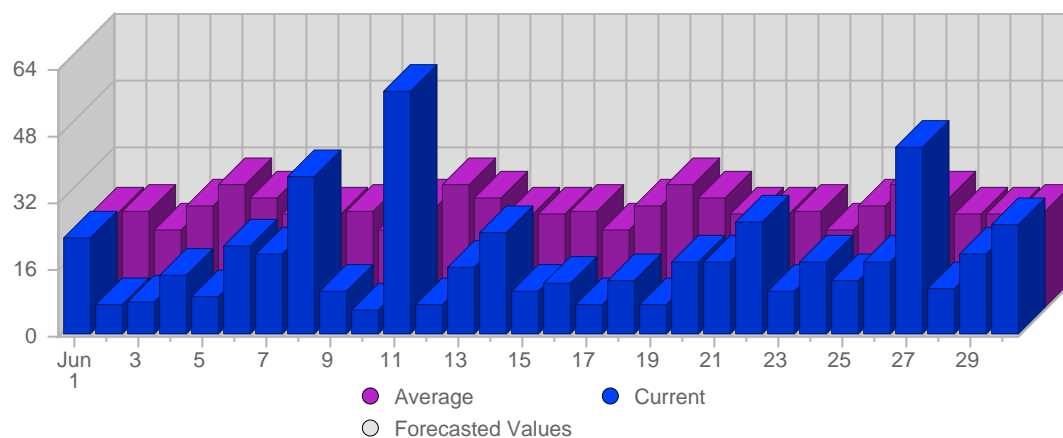

Page Views

Date	Total Page Views	Average Page Views Historically	Change	Percent of Total Page Views
Thu Jun 1st, 2006	23	22,59	+23 ▲	4,36%
Fri Jun 2nd, 2006	7	23,00	+7 ▲	1,33%
Sat Jun 3rd, 2006	8	18,66	+8 ▲	1,52%
Sun Jun 4th, 2006	14	24,00	-1 ▼	2,65%
Mon Jun 5th, 2006	9	29,45	-21 ▼	1,71%
Tue Jun 6th, 2006	21	26,55	+5 ▲	3,98%
Wed Jun 7th, 2006	19	22,21	-14 ▼	3,60%
Thu Jun 8th, 2006	38	22,59	+15 ▲	7,20%
Fri Jun 9th, 2006	10	23,00	+3 ▲	1,89%
Sat Jun 10th, 2006	6	18,66	-2 ▼	1,14%
Sun Jun 11th, 2006	58	24,00	+44 ▲	10,99%
Mon Jun 12th, 2006	7	29,45	-2 ▼	1,33%
Tue Jun 13th, 2006	16	26,55	-5 ▼	3,03%
Wed Jun 14th, 2006	24	22,21	+5 ▲	4,55%
Thu Jun 15th, 2006	10	22,59	-28 ▼	1,89%
Fri Jun 16th, 2006	12	23,00	+2 ▲	2,27%
Sat Jun 17th, 2006	7	18,66	+1 ▲	1,33%
Sun Jun 18th, 2006	13	24,00	-45 ▼	2,46%

Continued on Page 4 ...