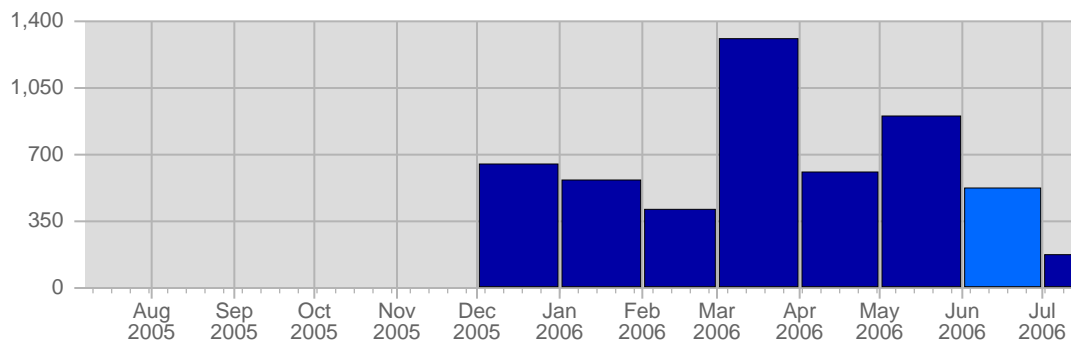

Page Views

Date	Total Page Views	Average Page Views Historically	Change	Percent of Total Page Views
Thu Jun 1st, 2006	23	22,59	+23 ▲	4,36%
Fri Jun 2nd, 2006	7	23,00	+7 ▲	1,33%
Sat Jun 3rd, 2006	8	18,66	+8 ▲	1,52%
Sun Jun 4th, 2006	14	24,00	-1 ▼	2,65%
Mon Jun 5th, 2006	9	29,45	-21 ▼	1,71%
Tue Jun 6th, 2006	21	26,55	+5 ▲	3,98%
Wed Jun 7th, 2006	19	22,21	-14 ▼	3,60%
Thu Jun 8th, 2006	38	22,59	+15 ▲	7,20%
Fri Jun 9th, 2006	10	23,00	+3 ▲	1,89%
Sat Jun 10th, 2006	6	18,66	-2 ▼	1,14%
Sun Jun 11th, 2006	58	24,00	+44 ▲	10,99%
Mon Jun 12th, 2006	7	29,45	-2 ▼	1,33%
Tue Jun 13th, 2006	16	26,55	-5 ▼	3,03%
Wed Jun 14th, 2006	24	22,21	+5 ▲	4,55%
Thu Jun 15th, 2006	10	22,59	-28 ▼	1,89%
Fri Jun 16th, 2006	12	23,00	+2 ▲	2,27%
Sat Jun 17th, 2006	7	18,66	+1 ▲	1,33%
Sun Jun 18th, 2006	13	24,00	-45 ▼	2,46%

Continued on Page 4 ...