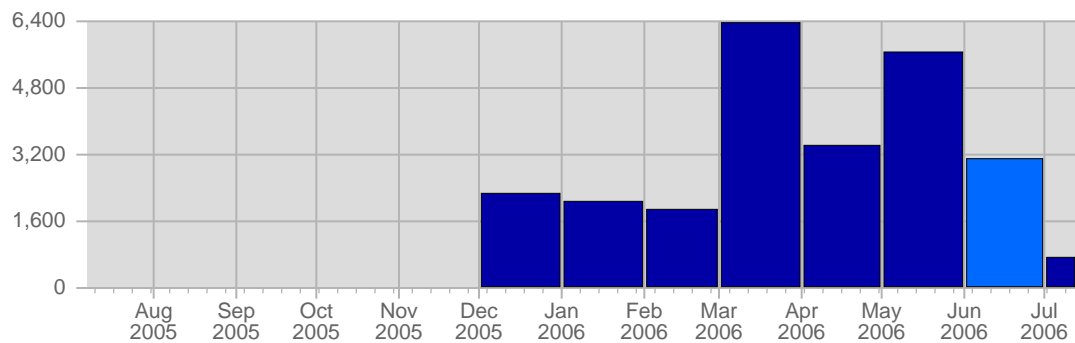

Hits

Date	Total Hits	Average Hits Historically	Change	Percent of Total Hits
Thu Jun 1st, 2006	122	119,31	+122 ▲	3,96%
Fri Jun 2nd, 2006	49	125,66	+49 ▲	1,59%
Sat Jun 3rd, 2006	15	81,00	+15 ▲	0,49%
Sun Jun 4th, 2006	96	97,79	+59 ▲	3,12%
Mon Jun 5th, 2006	34	136,86	-54 ▼	1,10%
Tue Jun 6th, 2006	135	147,48	+55 ▲	4,38%
Wed Jun 7th, 2006	91	123,00	-151 ▼	2,95%
Thu Jun 8th, 2006	351	119,31	+229 ▲	11,39%
Fri Jun 9th, 2006	58	125,66	+9 ▲	1,88%
Sat Jun 10th, 2006	30	81,00	+15 ▲	0,97%
Sun Jun 11th, 2006	280	97,79	+184 ▲	9,09%
Mon Jun 12th, 2006	13	136,86	-21 ▼	0,42%
Tue Jun 13th, 2006	75	147,48	-60 ▼	2,43%
Wed Jun 14th, 2006	118	123,00	+27 ▲	3,83%
Thu Jun 15th, 2006	37	119,31	-314 ▼	1,20%
Fri Jun 16th, 2006	275	125,66	+217 ▲	8,93%
Sat Jun 17th, 2006	24	81,00	-6 ▼	0,78%
Sun Jun 18th, 2006	46	97,79	-234 ▼	1,49%

Continued on Page 6 ...