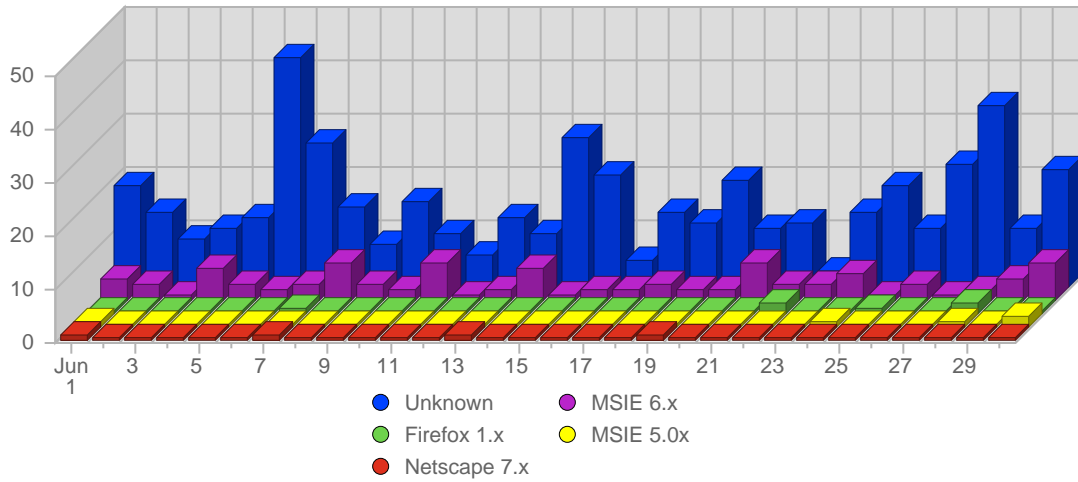

Browser Types

#	Icon	Browser Type	Total Visits	Average Visits Historically	Change	Percent of Visits
1.		Unknown	474	261,67	+62 ▲	80,48%
2.		MSIE 6.x	98	108,83	-102 ▼	16,64%
3.		Firefox 1.x	6	7,17	-10 ▼	1,02%
4.		MSIE 5.0x	5	2,00	+1 ▲	0,85%
5.		Netscape 7.x	4	2,40	+1 ▲	0,68%
6.		MSIE 5.5	1	3,40	0 ▬	0,17%
7.		Avant	1	-	+1 ▲	0,17%
			589	385	-49