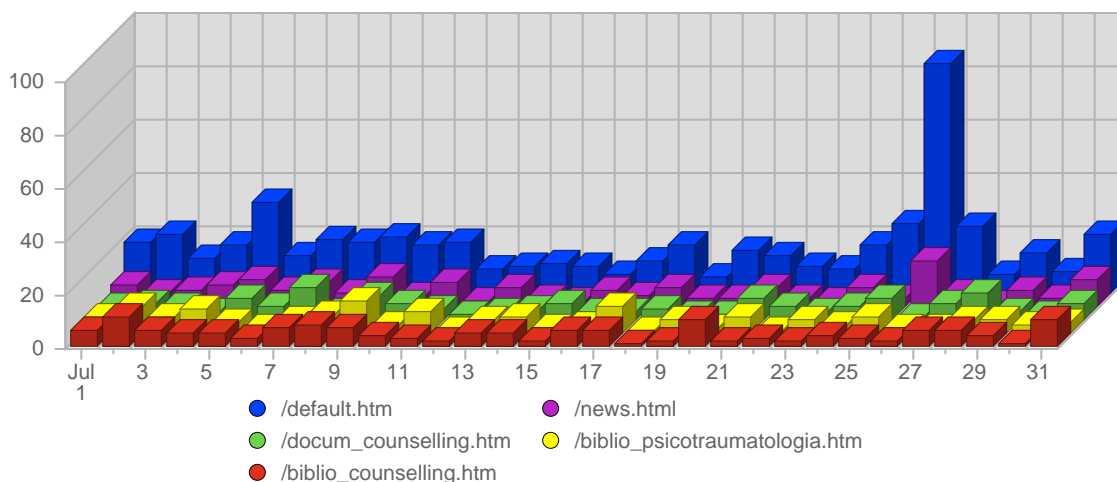

Pages

#	Title & Page	Total Page Views	Average Page Views Historically	Change	Percent of Page Views
1.	/default.htm	556	726,85	-53 ▼	18,08%
2.	/news.html	182	174,20	-27 ▼	5,92%
3.	/docum_counselling.htm	152	195,31	-6 ▼	4,94%
4.	/biblio_psicotraumatologia.htm	149	155,85	-45 ▼	4,85%
5.	/biblio_counselling.htm	147	162,69	-8 ▼	4,78%
6.	/at_counselling.htm	144	170,69	-13 ▼	4,68%
7.	/formazione.htm	91	119,08	-26 ▼	2,96%
8.	/docum_psicotraumatologia.htm	86	179,31	-86 ▼	2,80%
9.	/psicotraumatologia.htm	81	106,00	-14 ▼	2,63%
10.	/ps.htm	78	100,62	+10 ▲	2,54%
11.	/counselling.htm	73	92,92	-5 ▼	2,37%
12.	/convegnovf/foto/index.htm	73	78,15	-1 ▼	2,37%
13.	/formaz_psicotraumatologia.htm	72	109,23	-31 ▼	2,34%
14.	/chi+sono.htm	71	101,69	+3 ▲	2,31%
15.	/formaz_counselling.htm	69	105,23	-15 ▼	2,24%
16.	/googleadsense.htm	63	83,70	+2 ▲	2,05%
17.	/links_counselling.htm	62	79,00	-13 ▼	2,02%
18.	/parlano.htm	59	80,30	+7 ▲	1,92%
19.	/links_psicotraumatologia.htm	58	78,77	-4 ▼	1,89%
20.	/livestats.htm	57	70,54	-3 ▼	1,85%
21.	/esperienze+referenze.htm	54	56,20	0 ▬	1,76%
22.	/ascolta.htm	47	61,08	+10 ▲	1,53%
23.	/account.htm	45	44,00	+11 ▲	1,46%
24.	/confronto/counsellor+e+psi.htm	39	53,64	+12 ▲	1,27%
25.	/confronto/supervisione.htm	37	55,09	+6 ▲	1,20%
		3,075	5,128	-293