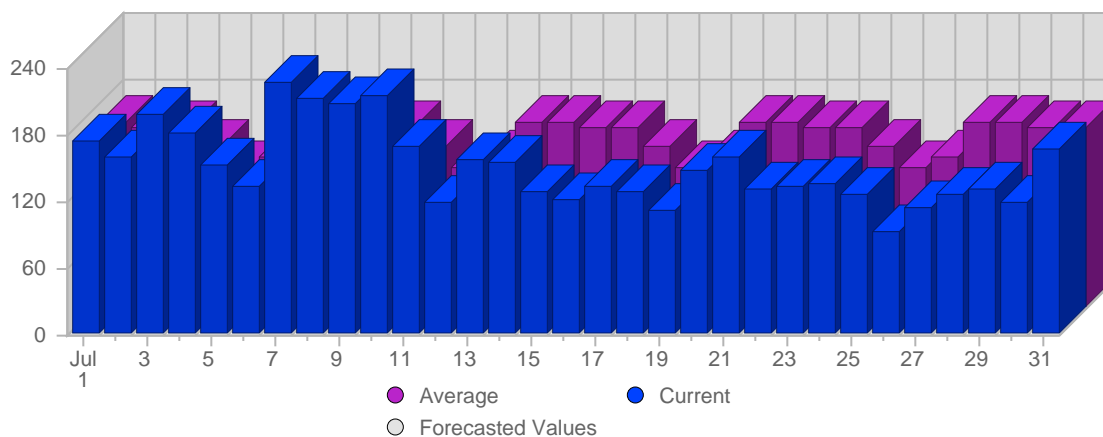

Report Description

Domain: counselling-care.it
 Report Description: Executive Summary Report for the month of July 2008
 Report Range: Month of July 2008
 Report Scope: Historical Data

Visits

Date	Total Visits	Average Visits Historically	Change	Percent of Total Visits
Tue Jul 1st, 2008	172	165,95	+172 ▲	3,72%
Wed Jul 2nd, 2008	158	161,76	+158 ▲	3,42%
Thu Jul 3rd, 2008	198	161,62	+198 ▲	4,28%
Fri Jul 4th, 2008	180	145,05	+180 ▲	3,89%
Sat Jul 5th, 2008	152	123,64	+152 ▲	3,29%
Sun Jul 6th, 2008	132	133,78	+20 ▲	2,85%
Mon Jul 7th, 2008	225	164,95	+52 ▲	4,86%
Tue Jul 8th, 2008	210	165,95	+38 ▲	4,54%
Wed Jul 9th, 2008	207	161,76	+49 ▲	4,47%

Continued on Page 2 ...

... continued from Page 1

Thu Jul 10th, 2008	213	161,62	+15 ▲	4,60%
Fri Jul 11th, 2008	167	145,05	-13 ▼	3,61%
Sat Jul 12th, 2008	117	123,64	-35 ▼	2,53%
Sun Jul 13th, 2008	156	133,78	+24 ▲	3,37%
Mon Jul 14th, 2008	154	164,95	-71 ▼	3,33%
Tue Jul 15th, 2008	128	165,95	-82 ▼	2,77%
Wed Jul 16th, 2008	119	161,76	-88 ▼	2,57%
Thu Jul 17th, 2008	132	161,62	-81 ▼	2,85%
Fri Jul 18th, 2008	128	145,05	-39 ▼	2,77%
Sat Jul 19th, 2008	111	123,64	-6 ▼	2,40%
Sun Jul 20th, 2008	146	133,78	-10 ▼	3,16%
Mon Jul 21st, 2008	158	164,95	+4 ▲	3,42%
Tue Jul 22nd, 2008	130	165,95	+2 ▲	2,81%
Wed Jul 23rd, 2008	133	161,76	+14 ▲	2,87%
Thu Jul 24th, 2008	134	161,62	+2 ▲	2,90%
Fri Jul 25th, 2008	125	145,05	-3 ▼	2,70%
Sat Jul 26th, 2008	92	123,64	-19 ▼	1,99%
Sun Jul 27th, 2008	113	133,78	-33 ▼	2,44%
Mon Jul 28th, 2008	124	164,95	-34 ▼	2,68%
Tue Jul 29th, 2008	129	165,95	-1 ▼	2,79%
Wed Jul 30th, 2008	118	161,76	-15 ▼	2,55%
Thu Jul 31st, 2008	166	161,62	+32 ▲	3,59%
	4,627	4,162	-341	