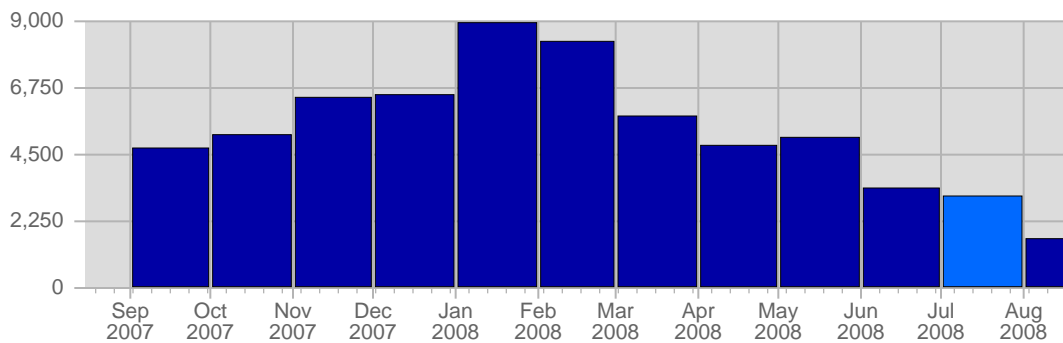

Report Description

Domain: counselling-care.it
 Report Description: Executive Summary Report for the month of July 2008
 Report Range: Month of July 2008
 Report Scope: Historical Data

Visits

Date	Total Visits	Average Visits Historically	Change	Percent of Total Visits
Tue Jul 1st, 2008	172	165,95	+172 ▲	3,72%
Wed Jul 2nd, 2008	158	161,76	+158 ▲	3,42%
Thu Jul 3rd, 2008	198	161,62	+198 ▲	4,28%
Fri Jul 4th, 2008	180	145,05	+180 ▲	3,89%
Sat Jul 5th, 2008	152	123,64	+152 ▲	3,29%
Sun Jul 6th, 2008	132	133,78	+20 ▲	2,85%
Mon Jul 7th, 2008	225	164,95	+52 ▲	4,86%
Tue Jul 8th, 2008	210	165,95	+38 ▲	4,54%
Wed Jul 9th, 2008	207	161,76	+49 ▲	4,47%

Page Views

Date	Total Page Views	Average Page Views Historically	Change	Percent of Total Page Views
Tue Jul 1st, 2008	150	186,71	+150 ▲	4,88%
Wed Jul 2nd, 2008	177	194,26	+177 ▲	5,76%
Thu Jul 3rd, 2008	85	173,93	+85 ▲	2,76%
Fri Jul 4th, 2008	119	160,31	+119 ▲	3,87%
Sat Jul 5th, 2008	142	168,40	+142 ▲	4,62%
Sun Jul 6th, 2008	67	177,50	+16 ▲	2,18%
Mon Jul 7th, 2008	117	188,26	+36 ▲	3,81%
Tue Jul 8th, 2008	85	186,71	-65 ▼	2,76%
Wed Jul 9th, 2008	169	194,26	-8 ▼	5,50%
Thu Jul 10th, 2008	130	173,93	+45 ▲	4,23%
Fri Jul 11th, 2008	152	160,31	+33 ▲	4,94%
Sat Jul 12th, 2008	29	168,40	-113 ▼	0,94%
Sun Jul 13th, 2008	101	177,50	+34 ▲	3,29%
Mon Jul 14th, 2008	96	188,26	-21 ▼	3,12%
Tue Jul 15th, 2008	48	186,71	-37 ▼	1,56%
Wed Jul 16th, 2008	40	194,26	-129 ▼	1,30%
Thu Jul 17th, 2008	134	173,93	+4 ▲	4,36%
Fri Jul 18th, 2008	63	160,31	-89 ▼	2,05%