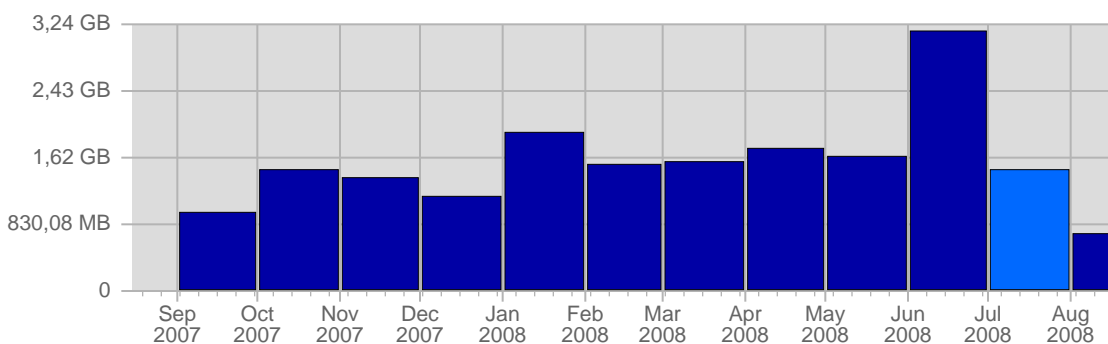

Bandwidth

Date	Total Bandwidth	Average Bandwidth Historically	Change	Percent of Total Bandwidth
Tue Jul 1st, 2008	86,34 MB	63,55 MB	+86,34 MB ▲	5,65%
Wed Jul 2nd, 2008	42,96 MB	53,30 MB	+42,96 MB ▲	2,81%
Thu Jul 3rd, 2008	58,28 MB	48,83 MB	+58,28 MB ▲	3,82%
Fri Jul 4th, 2008	46,64 MB	43,73 MB	+46,64 MB ▲	3,05%
Sat Jul 5th, 2008	110,14 MB	41,75 MB	+110,14 MB ▲	7,21%
Sun Jul 6th, 2008	46,23 MB	40,81 MB	+13,19 MB ▲	3,03%
Mon Jul 7th, 2008	69,66 MB	55,51 MB	-36,44 MB ▼	4,56%
Tue Jul 8th, 2008	88,31 MB	63,55 MB	+1,97 MB ▲	5,78%
Wed Jul 9th, 2008	57,17 MB	53,30 MB	+14,22 MB ▲	3,74%
Thu Jul 10th, 2008	108,99 MB	48,83 MB	+50,71 MB ▲	7,14%
Fri Jul 11th, 2008	43,65 MB	43,73 MB	-3,00 MB ▼	2,86%
Sat Jul 12th, 2008	25,72 MB	41,75 MB	-84,42 MB ▼	1,68%
Sun Jul 13th, 2008	37,05 MB	40,81 MB	-9,18 MB ▼	2,43%
Mon Jul 14th, 2008	48,23 MB	55,51 MB	-21,43 MB ▼	3,16%
Tue Jul 15th, 2008	39,73 MB	63,55 MB	-48,58 MB ▼	2,60%
Wed Jul 16th, 2008	25,00 MB	53,30 MB	-32,18 MB ▼	1,64%
Thu Jul 17th, 2008	31,21 MB	48,83 MB	-77,78 MB ▼	2,04%
Fri Jul 18th, 2008	61,13 MB	43,73 MB	+17,48 MB ▲	4,00%

Continued on Page 8 ...