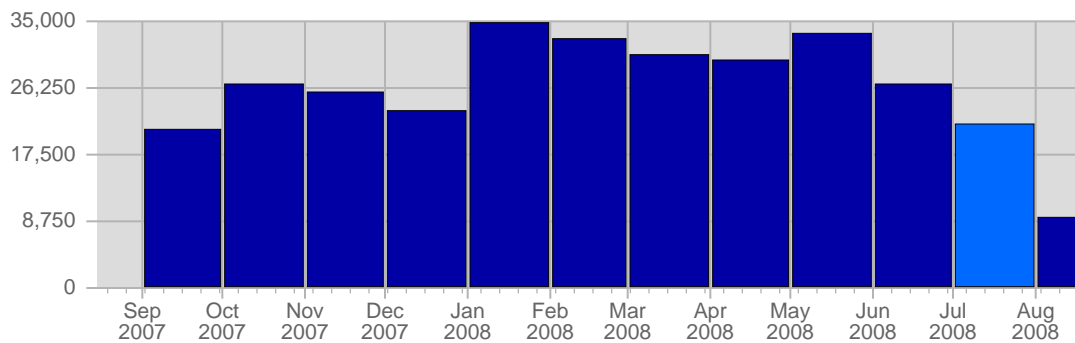

Page Views

Date	Total Page Views	Average Page Views Historically	Change	Percent of Total Page Views
Tue Jul 1st, 2008	150	186,71	+150 ▲	4,88%
Wed Jul 2nd, 2008	177	194,26	+177 ▲	5,76%
Thu Jul 3rd, 2008	85	173,93	+85 ▲	2,76%
Fri Jul 4th, 2008	119	160,31	+119 ▲	3,87%
Sat Jul 5th, 2008	142	168,40	+142 ▲	4,62%
Sun Jul 6th, 2008	67	177,50	+16 ▲	2,18%
Mon Jul 7th, 2008	117	188,26	+36 ▲	3,81%
Tue Jul 8th, 2008	85	186,71	-65 ▼	2,76%
Wed Jul 9th, 2008	169	194,26	-8 ▼	5,50%
Thu Jul 10th, 2008	130	173,93	+45 ▲	4,23%
Fri Jul 11th, 2008	152	160,31	+33 ▲	4,94%
Sat Jul 12th, 2008	29	168,40	-113 ▼	0,94%
Sun Jul 13th, 2008	101	177,50	+34 ▲	3,29%
Mon Jul 14th, 2008	96	188,26	-21 ▼	3,12%
Tue Jul 15th, 2008	48	186,71	-37 ▼	1,56%
Wed Jul 16th, 2008	40	194,26	-129 ▼	1,30%
Thu Jul 17th, 2008	134	173,93	+4 ▲	4,36%
Fri Jul 18th, 2008	63	160,31	-89 ▼	2,05%

Hits

Date	Total Hits	Average Hits Historically	Change	Percent of Total Hits
Tue Jul 1st, 2008	879	940,40	+879 ▲	4,10%
Wed Jul 2nd, 2008	918	942,57	+918 ▲	4,28%
Thu Jul 3rd, 2008	781	872,19	+781 ▲	3,64%
Fri Jul 4th, 2008	814	783,28	+814 ▲	3,80%
Sat Jul 5th, 2008	924	680,21	+924 ▲	4,31%
Sun Jul 6th, 2008	748	693,85	+300 ▲	3,49%
Mon Jul 7th, 2008	995	965,10	+143 ▲	4,64%
Tue Jul 8th, 2008	837	940,40	-42 ▼	3,90%
Wed Jul 9th, 2008	961	942,57	+43 ▲	4,48%
Thu Jul 10th, 2008	981	872,19	+200 ▲	4,57%
Fri Jul 11th, 2008	676	783,28	-138 ▼	3,15%
Sat Jul 12th, 2008	464	680,21	-460 ▼	2,16%
Sun Jul 13th, 2008	582	693,85	-166 ▼	2,71%
Mon Jul 14th, 2008	790	965,10	-205 ▼	3,68%
Tue Jul 15th, 2008	506	940,40	-331 ▼	2,36%
Wed Jul 16th, 2008	422	942,57	-539 ▼	1,97%
Thu Jul 17th, 2008	574	872,19	-407 ▼	2,68%
Fri Jul 18th, 2008	702	783,28	+26 ▲	3,27%