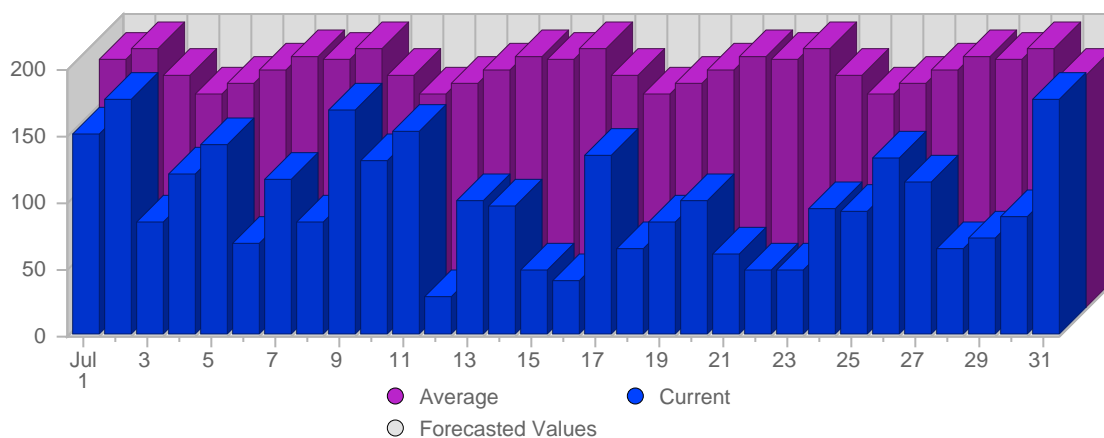

Page Views

Date	Total Page Views	Average Page Views Historically	Change	Percent of Total Page Views
Tue Jul 1st, 2008	150	186,71	+150 ▲	4,88%
Wed Jul 2nd, 2008	177	194,26	+177 ▲	5,76%
Thu Jul 3rd, 2008	85	173,93	+85 ▲	2,76%
Fri Jul 4th, 2008	119	160,31	+119 ▲	3,87%
Sat Jul 5th, 2008	142	168,40	+142 ▲	4,62%
Sun Jul 6th, 2008	67	177,50	+16 ▲	2,18%
Mon Jul 7th, 2008	117	188,26	+36 ▲	3,81%
Tue Jul 8th, 2008	85	186,71	-65 ▼	2,76%
Wed Jul 9th, 2008	169	194,26	-8 ▼	5,50%
Thu Jul 10th, 2008	130	173,93	+45 ▲	4,23%
Fri Jul 11th, 2008	152	160,31	+33 ▲	4,94%
Sat Jul 12th, 2008	29	168,40	-113 ▼	0,94%
Sun Jul 13th, 2008	101	177,50	+34 ▲	3,29%
Mon Jul 14th, 2008	96	188,26	-21 ▼	3,12%
Tue Jul 15th, 2008	48	186,71	-37 ▼	1,56%
Wed Jul 16th, 2008	40	194,26	-129 ▼	1,30%
Thu Jul 17th, 2008	134	173,93	+4 ▲	4,36%
Fri Jul 18th, 2008	63	160,31	-89 ▼	2,05%

Continued on Page 4 ...