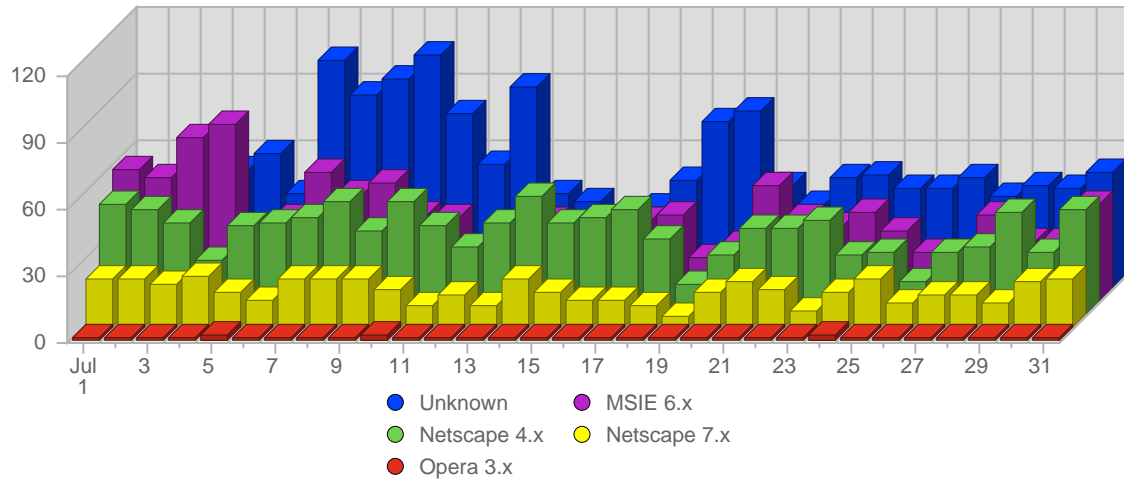

Browser Types

#	Icon	Browser Type	Total Visits	Average Visits Historically	Change	Percent of Visits
1.		Unknown	1,747	1,775.00	+127 ▲	37,76%
2.		MSIE 6.x	1,190	1,213,23	-243 ▼	25,72%
3.		Netscape 4.x	1,155	983,62	-183 ▼	24,96%
4.		Netscape 7.x	492	384,85	-31 ▼	10,63%
5.		Opera 3.x	13	10,23	+7 ▲	0,28%
6.		Firefox 1.x	11	23,77	-8 ▼	0,24%
7.		MSIE 5.0x	10	16,23	-5 ▼	0,22%
8.		MSIE 5.5	5	8,69	+1 ▲	0,11%
9.		AOL 9.x	2	0,75	+1 ▲	0,04%
10.		Avant	1	5,58	-2 ▼	0,02%
11.		Opera 7.x	1	0,75	+1 ▲	0,02%
			4,627	4,429	-341