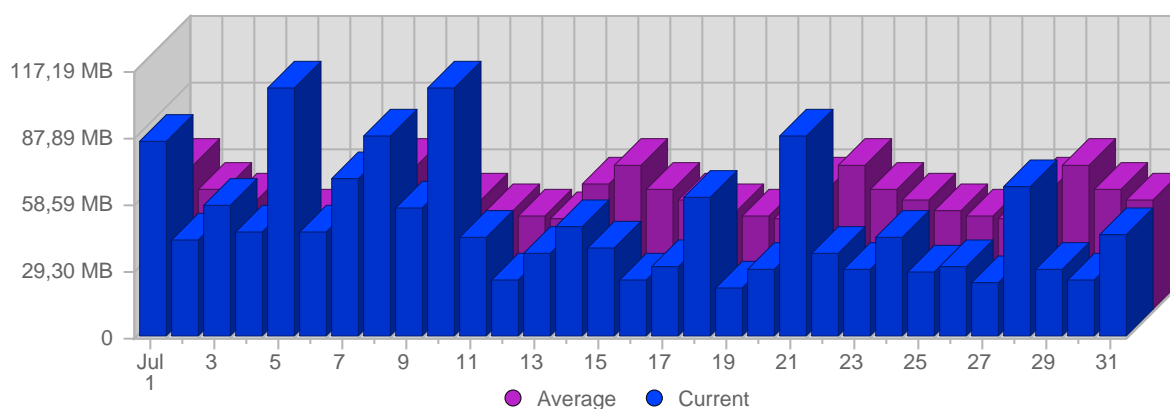

Bandwidth

Date	Total Bandwidth	Average Bandwidth Historically	Change	Percent of Total Bandwidth
Tue Jul 1st, 2008	86,34 MB	63,55 MB	+86,34 MB ▲	5,65%
Wed Jul 2nd, 2008	42,96 MB	53,30 MB	+42,96 MB ▲	2,81%
Thu Jul 3rd, 2008	58,28 MB	48,83 MB	+58,28 MB ▲	3,82%
Fri Jul 4th, 2008	46,64 MB	43,73 MB	+46,64 MB ▲	3,05%
Sat Jul 5th, 2008	110,14 MB	41,75 MB	+110,14 MB ▲	7,21%
Sun Jul 6th, 2008	46,23 MB	40,81 MB	+13,19 MB ▲	3,03%
Mon Jul 7th, 2008	69,66 MB	55,51 MB	-36,44 MB ▼	4,56%
Tue Jul 8th, 2008	88,31 MB	63,55 MB	+1,97 MB ▲	5,78%
Wed Jul 9th, 2008	57,17 MB	53,30 MB	+14,22 MB ▲	3,74%
Thu Jul 10th, 2008	108,99 MB	48,83 MB	+50,71 MB ▲	7,14%
Fri Jul 11th, 2008	43,65 MB	43,73 MB	-3,00 MB ▼	2,86%
Sat Jul 12th, 2008	25,72 MB	41,75 MB	-84,42 MB ▼	1,68%
Sun Jul 13th, 2008	37,05 MB	40,81 MB	-9,18 MB ▼	2,43%
Mon Jul 14th, 2008	48,23 MB	55,51 MB	-21,43 MB ▼	3,16%
Tue Jul 15th, 2008	39,73 MB	63,55 MB	-48,58 MB ▼	2,60%
Wed Jul 16th, 2008	25,00 MB	53,30 MB	-32,18 MB ▼	1,64%
Thu Jul 17th, 2008	31,21 MB	48,83 MB	-77,78 MB ▼	2,04%
Fri Jul 18th, 2008	61,13 MB	43,73 MB	+17,48 MB ▲	4,00%

Continued on Page 8 ...