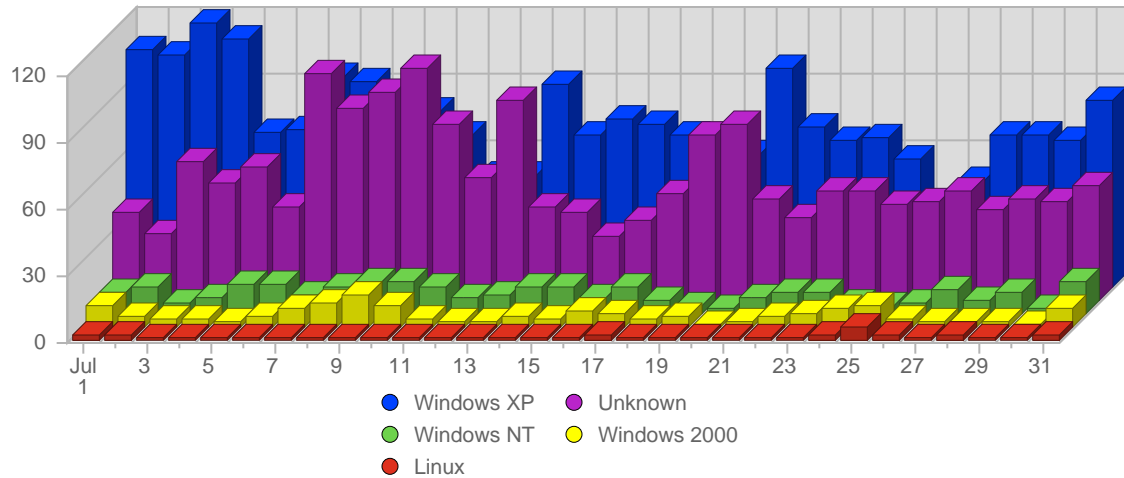

Browser Operating Systems

#	Icon	Operating System	Total Visits	Average Visits Historically	Change	Percent of Visits
1.		Windows XP	2,289	2,107,23	-369 ▼	49,47%
2.		Unknown	1,744	1,785,77	+121 ▲	37,69%
3.		Windows NT	274	186,31	-63 ▼	5,92%
4.		Windows 2000	167	174,00	-27 ▼	3,61%
5.		Linux	35	22,00	+6 ▲	0,76%
6.		Macintosh OS X	35	26,62	+7 ▲	0,76%
7.		Macintosh	33	29,54	-9 ▼	0,71%
8.		Windows 2003	33	60,15	+8 ▲	0,71%
9.		Windows 98	12	21,92	-8 ▼	0,26%
10.		Windows ME	4	12,62	-3 ▼	0,09%
11.		Windows 3.1x	1	1,50	-2 ▼	0,02%
			4,627	4,430	-341