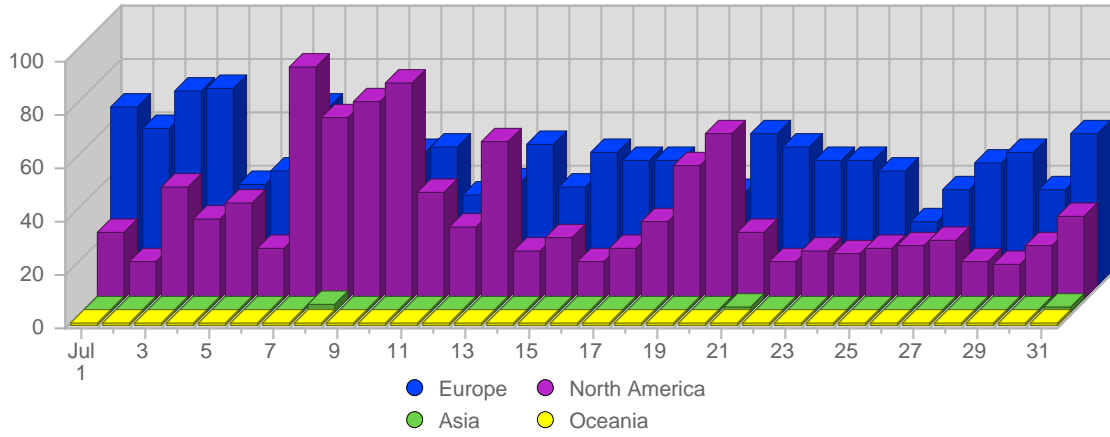

Search Engines

#	Logo	Search Engine	Total Visits Referred	Average Visits Historically	Change	Percent of Visits
1.		Google	1,257	1,346,85	-63 ▼	99,13%
2.		MSN	6	10,39	+1 ▲	0,47%
3.		Yahoo	3	14,00	-5 ▼	0,24%
4.		AltaVista	1	2,56	+1 ▲	0,08%
5.		Lycos	1	1,00	+1 ▲	0,08%
			1,268	1,374	-65	

Continent Breakdown

#		Continent	Total Visits	Average Visits Historically	Change	Percent of Visits
1.		Europe	1,492	1,636,75	-356 ▼	58,67%
2.		North America	1,030	939,08	+112 ▲	40,50%
3.		Asia	19	22,75	-3 ▼	0,75%
4.		Oceania	2	2,78	-2 ▼	0,08%
			2,543	2,601	-251	