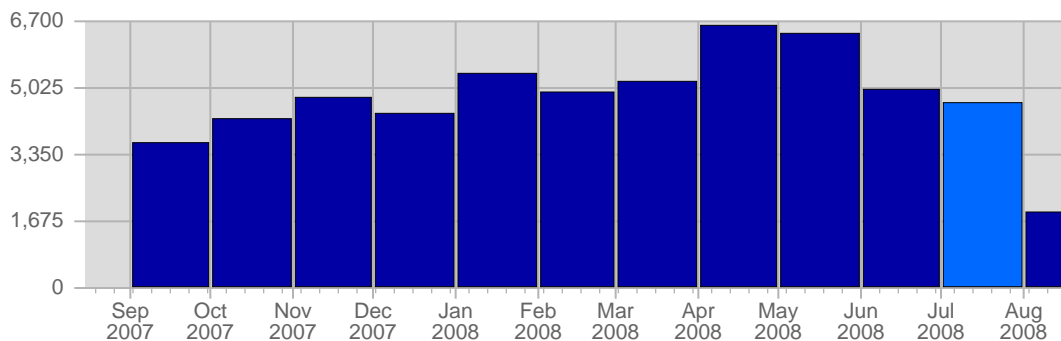

Report Description

Domain: counselling-care.it
 Report Description: Executive Summary Report for the month of July 2008
 Report Range: Month of July 2008
 Report Scope: Historical Data

Visits

Date	Total Visits	Average Visits Historically	Change	Percent of Total Visits
Tue Jul 1st, 2008	172	165,95	+172 ▲	3,72%
Wed Jul 2nd, 2008	158	161,76	+158 ▲	3,42%
Thu Jul 3rd, 2008	198	161,62	+198 ▲	4,28%
Fri Jul 4th, 2008	180	145,05	+180 ▲	3,89%
Sat Jul 5th, 2008	152	123,64	+152 ▲	3,29%
Sun Jul 6th, 2008	132	133,78	+20 ▲	2,85%
Mon Jul 7th, 2008	225	164,95	+52 ▲	4,86%
Tue Jul 8th, 2008	210	165,95	+38 ▲	4,54%
Wed Jul 9th, 2008	207	161,76	+49 ▲	4,47%

Page Views

Date	Total Page Views	Average Page Views Historically	Change	Percent of Total Page Views
Tue Jul 1st, 2008	150	186,71	+150 ▲	4,88%
Wed Jul 2nd, 2008	177	194,26	+177 ▲	5,76%
Thu Jul 3rd, 2008	85	173,93	+85 ▲	2,76%
Fri Jul 4th, 2008	119	160,31	+119 ▲	3,87%
Sat Jul 5th, 2008	142	168,40	+142 ▲	4,62%
Sun Jul 6th, 2008	67	177,50	+16 ▲	2,18%
Mon Jul 7th, 2008	117	188,26	+36 ▲	3,81%
Tue Jul 8th, 2008	85	186,71	-65 ▼	2,76%
Wed Jul 9th, 2008	169	194,26	-8 ▼	5,50%
Thu Jul 10th, 2008	130	173,93	+45 ▲	4,23%
Fri Jul 11th, 2008	152	160,31	+33 ▲	4,94%
Sat Jul 12th, 2008	29	168,40	-113 ▼	0,94%
Sun Jul 13th, 2008	101	177,50	+34 ▲	3,29%
Mon Jul 14th, 2008	96	188,26	-21 ▼	3,12%
Tue Jul 15th, 2008	48	186,71	-37 ▼	1,56%
Wed Jul 16th, 2008	40	194,26	-129 ▼	1,30%
Thu Jul 17th, 2008	134	173,93	+4 ▲	4,36%
Fri Jul 18th, 2008	63	160,31	-89 ▼	2,05%