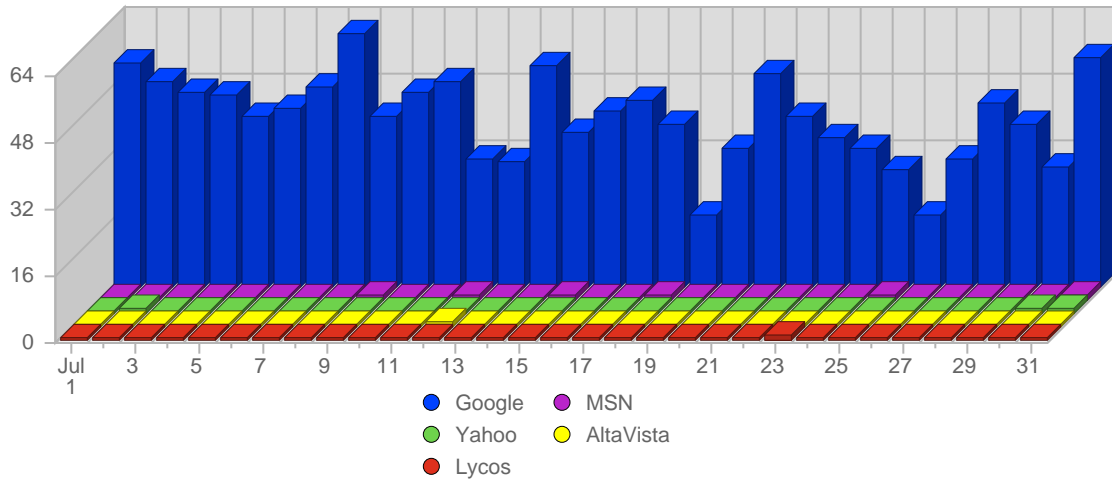

Browser Types

#	Icon	Browser Type	Total Visits	Average Visits Historically	Change	Percent of Visits
1.		Unknown	1,747	1,775.00	+127 ▲	37,76%
2.		MSIE 6.x	1,190	1,213,23	-243 ▼	25,72%
3.		Netscape 4.x	1,155	983,62	-183 ▼	24,96%
4.		Netscape 7.x	492	384,85	-31 ▼	10,63%
5.		Opera 3.x	13	10,23	+7 ▲	0,28%
6.		Firefox 1.x	11	23,77	-8 ▼	0,24%
7.		MSIE 5.0x	10	16,23	-5 ▼	0,22%
8.		MSIE 5.5	5	8,69	+1 ▲	0,11%
9.		AOL 9.x	2	0,75	+1 ▲	0,04%
10.		Avant	1	5,58	-2 ▼	0,02%
11.		Opera 7.x	1	0,75	+1 ▲	0,02%
			4,627	4,429	-341	

Browser Operating Systems

#	Icon	Operating System	Total Visits	Average Visits Historically	Change	Percent of Visits
1.		Windows XP	2,289	2,107,23	-369 ▼	49,47%
2.		Unknown	1,744	1,785,77	+121 ▲	37,69%
3.		Windows NT	274	186,31	-63 ▼	5,92%
4.		Windows 2000	167	174,00	-27 ▼	3,61%
5.		Linux	35	22,00	+6 ▲	0,76%
6.		Macintosh OS X	35	26,62	+7 ▲	0,76%
7.		Macintosh	33	29,54	-9 ▼	0,71%
8.		Windows 2003	33	60,15	+8 ▲	0,71%
9.		Windows 98	12	21,92	-8 ▼	0,26%
10.		Windows ME	4	12,62	-3 ▼	0,09%
11.		Windows 3.1x	1	1,50	-2 ▼	0,02%
			4,627	4,430	-341	

Search Engines

#	Logo	Search Engine	Total Visits Referred	Average Visits Historically	Change	Percent of Visits
1.		Google	1,257	1,346,85	-63 ▼	99,13%
2.		MSN	6	10,39	+1 ▲	0,47%
3.		Yahoo	3	14,00	-5 ▼	0,24%
4.		AltaVista	1	2,56	+1 ▲	0,08%
5.		Lycos	1	1,00	+1 ▲	0,08%
			1,268	1,374	-65	