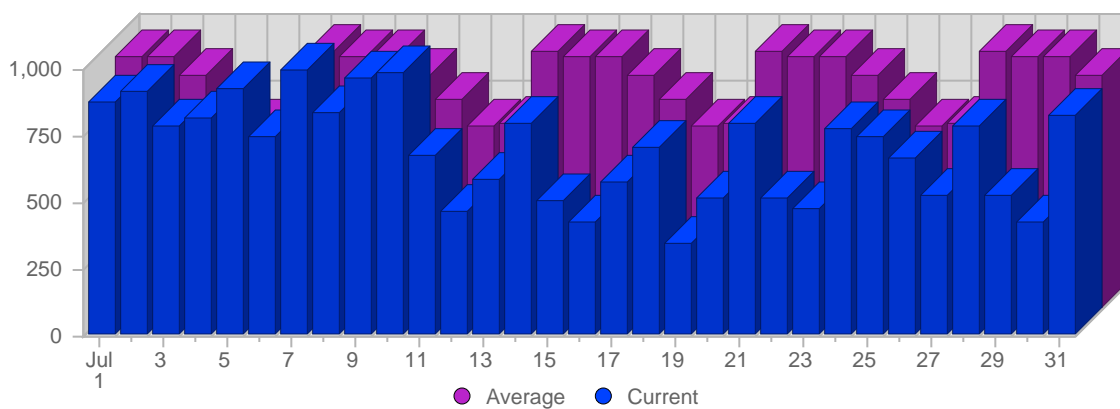

Hits

Date	Total Hits	Average Hits Historically	Change	Percent of Total Hits
Tue Jul 1st, 2008	879	940,40	+879 ▲	4,10%
Wed Jul 2nd, 2008	918	942,57	+918 ▲	4,28%
Thu Jul 3rd, 2008	781	872,19	+781 ▲	3,64%
Fri Jul 4th, 2008	814	783,28	+814 ▲	3,80%
Sat Jul 5th, 2008	924	680,21	+924 ▲	4,31%
Sun Jul 6th, 2008	748	693,85	+300 ▲	3,49%
Mon Jul 7th, 2008	995	965,10	+143 ▲	4,64%
Tue Jul 8th, 2008	837	940,40	-42 ▼	3,90%
Wed Jul 9th, 2008	961	942,57	+43 ▲	4,48%
Thu Jul 10th, 2008	981	872,19	+200 ▲	4,57%
Fri Jul 11th, 2008	676	783,28	-138 ▼	3,15%
Sat Jul 12th, 2008	464	680,21	-460 ▼	2,16%
Sun Jul 13th, 2008	582	693,85	-166 ▼	2,71%
Mon Jul 14th, 2008	790	965,10	-205 ▼	3,68%
Tue Jul 15th, 2008	506	940,40	-331 ▼	2,36%
Wed Jul 16th, 2008	422	942,57	-539 ▼	1,97%
Thu Jul 17th, 2008	574	872,19	-407 ▼	2,68%
Fri Jul 18th, 2008	702	783,28	+26 ▲	3,27%

Continued on Page 6 ...