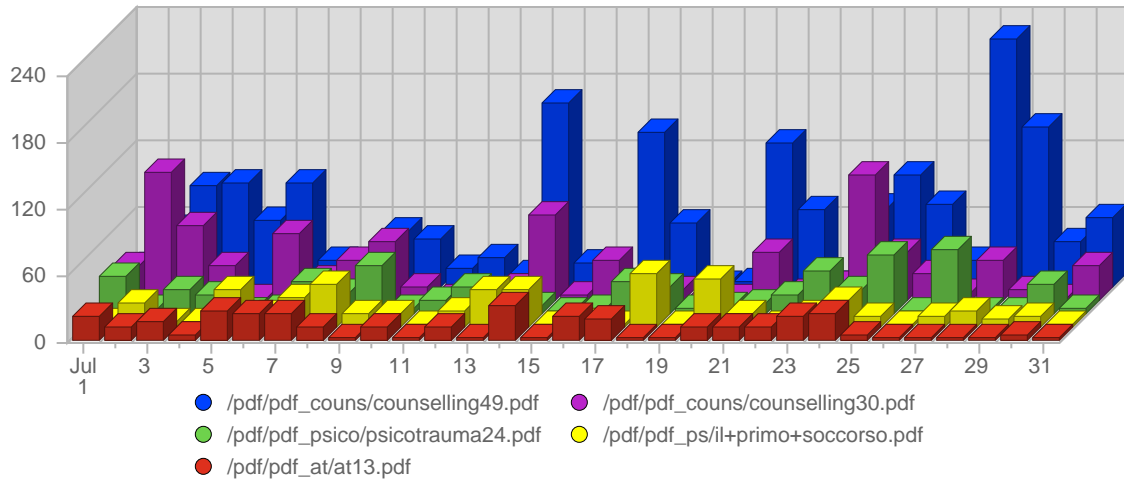

Media & Downloads

#	File	Total Downloads	Average Downloads Historically	Change	Percent of Downloads
1.	/pdf/pdf_couns/counselling49.pdf	1,929	1,382,63	-33 ▼	18,08%
2.	/pdf/pdf_couns/counselling30.pdf	895	560,15	-565 ▼	8,39%
3.	/pdf/pdf_psico/psicotrauma24.pdf	540	664,23	-365 ▼	5,06%
4.	/pdf/pdf_ps/il+primo+soccorso.pdf	449	300,39	-229 ▼	4,21%
5.	/pdf/pdf_at/at13.pdf	337	533,77	-88 ▼	3,16%
6.	/pdf/pdf_psico/psicotrauma8.pdf	302	321,92	+75 ▲	2,83%
7.	/pdf/pdf_psico/psicotrauma104.pdf	229	293,00	-5 ▼	2,15%
8.	/pdf/pdf_formaz/esperienze_cri_2005.pdf	145	168,46	-146 ▼	1,36%
9.	/pdf/pdf_formaz/counselling_pacs_2005.pdf	136	189,08	-52 ▼	1,28%
10.	/pdf/pdf_couns/counselling12.pdf	122	147,54	-61 ▼	1,14%
11.	/pdf/pdf_couns/counselling24.pdf	106	102,15	-40 ▼	0,99%
12.	/pdf/pdf_psico/psicotrauma101.pdf	101	57,77	+10 ▲	0,95%
13.	/pdf/pdf_formaz/counselling_cri_2004.pdf	91	126,46	+56 ▲	0,85%
14.	/pdf/pdf_at/at8.pdf	90	72,54	-13 ▼	0,84%
15.	/pdf/pdf_couns/counselling43.pdf	89	58,31	+9 ▲	0,83%
16.	/pdf/pdf_couns/counselling40.pdf	89	69,23	+56 ▲	0,83%
17.	/pdf/pdf_psico/psicotrauma73.pdf	88	118,77	-42 ▼	0,83%
18.	/pdf/pdf_psico/psicotrauma99.pdf	88	39,46	+16 ▲	0,83%
19.	/pdf/pdf_at/at1.pdf	80	68,62	+11 ▲	0,75%
20.	/pdf/pdf_couns/counselling47.pdf	79	38,46	+48 ▲	0,74%
21.	/pdf/pdf_at/at2.pdf	78	48,00	-2 ▼	0,73%
22.	/pdf/pdf_psico/psicotrauma86.pdf	77	80,23	+12 ▲	0,72%
23.	/pdf/pdf_at/at9.pdf	73	70,92	+3 ▲	0,68%
24.	/pdf/pdf_psico/psicotrauma60.pdf	71	84,54	-2 ▼	0,67%
25.	/pdf/pdf_at/at11.pdf	67	51,92	-30 ▼	0,63%
		10,670	10,128	-2,284