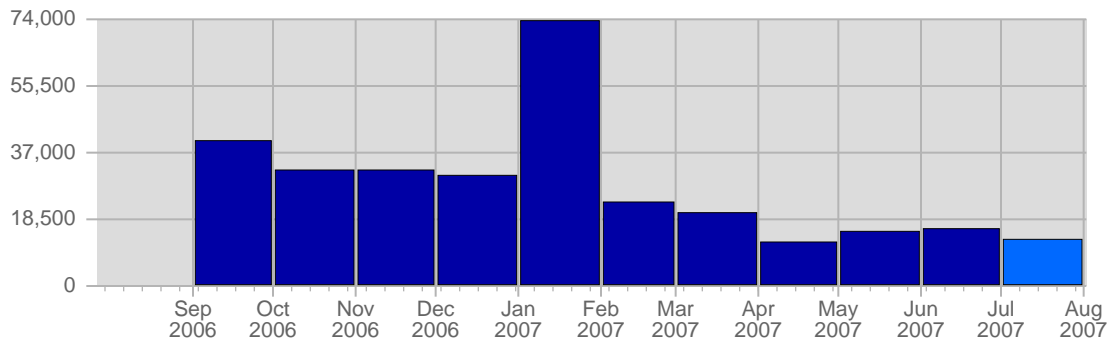

## Page Views

Date	Total Page Views	Average Page Views Historically	Change	Percent of Total Page Views
Sun Jul 1st, 2007	255	134,79	+255 ▲	5,91%
Mon Jul 2nd, 2007	129	153,27	+129 ▲	2,99%
Tue Jul 3rd, 2007	80	544,62	+80 ▲	1,86%
Wed Jul 4th, 2007	119	207,71	+119 ▲	2,76%
Thu Jul 5th, 2007	85	114,71	+85 ▲	1,97%
Fri Jul 6th, 2007	67	113,09	+67 ▲	1,55%
Sat Jul 7th, 2007	78	109,28	+78 ▲	1,81%
Sun Jul 8th, 2007	62	134,79	-193 ▼	1,44%
Mon Jul 9th, 2007	137	153,27	+8 ▲	3,18%
Tue Jul 10th, 2007	86	544,62	+6 ▲	1,99%
Wed Jul 11th, 2007	76	207,71	-43 ▼	1,76%
Thu Jul 12th, 2007	104	114,71	+19 ▲	2,41%
Fri Jul 13th, 2007	124	113,09	+57 ▲	2,88%
Sat Jul 14th, 2007	139	109,28	+61 ▲	3,22%
Sun Jul 15th, 2007	128	134,79	+66 ▲	2,97%
Mon Jul 16th, 2007	155	153,27	+18 ▲	3,60%
Tue Jul 17th, 2007	89	544,62	+3 ▲	2,06%
Wed Jul 18th, 2007	167	207,71	+91 ▲	3,87%

## Hits

Date	Total Hits	Average Hits Historically	Change	Percent of Total Hits
Sun Jul 1st, 2007	924	445,17	+924 ▲	7,25%
Mon Jul 2nd, 2007	559	645,76	+559 ▲	4,39%
Tue Jul 3rd, 2007	627	941,33	+627 ▲	4,92%
Wed Jul 4th, 2007	450	560,47	+450 ▲	3,53%
Thu Jul 5th, 2007	546	489,93	+546 ▲	4,28%
Fri Jul 6th, 2007	222	434,34	+222 ▲	1,74%
Sat Jul 7th, 2007	289	442,99	+289 ▲	2,27%
Sun Jul 8th, 2007	276	445,17	-648 ▼	2,17%
Mon Jul 9th, 2007	458	645,76	-101 ▼	3,59%
Tue Jul 10th, 2007	463	941,33	-164 ▼	3,63%
Wed Jul 11th, 2007	307	560,47	-143 ▼	2,41%
Thu Jul 12th, 2007	326	489,93	-220 ▼	2,56%
Fri Jul 13th, 2007	303	434,34	+81 ▲	2,38%
Sat Jul 14th, 2007	256	442,99	-33 ▼	2,01%
Sun Jul 15th, 2007	276	445,17	0 ▬	2,17%
Mon Jul 16th, 2007	389	645,76	-69 ▼	3,05%
Tue Jul 17th, 2007	212	941,33	-251 ▼	1,66%
Wed Jul 18th, 2007	358	560,47	+51 ▲	2,81%