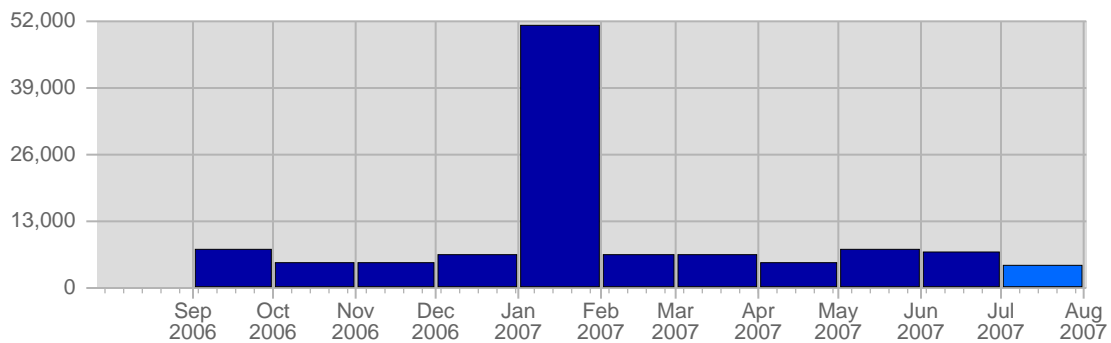

Page Views

Date	Total Page Views	Average Page Views Historically	Change	Percent of Total Page Views
Sun Jul 1st, 2007	255	134,79	+255 ▲	5,91%
Mon Jul 2nd, 2007	129	153,27	+129 ▲	2,99%
Tue Jul 3rd, 2007	80	544,62	+80 ▲	1,86%
Wed Jul 4th, 2007	119	207,71	+119 ▲	2,76%
Thu Jul 5th, 2007	85	114,71	+85 ▲	1,97%
Fri Jul 6th, 2007	67	113,09	+67 ▲	1,55%
Sat Jul 7th, 2007	78	109,28	+78 ▲	1,81%
Sun Jul 8th, 2007	62	134,79	-193 ▼	1,44%
Mon Jul 9th, 2007	137	153,27	+8 ▲	3,18%
Tue Jul 10th, 2007	86	544,62	+6 ▲	1,99%
Wed Jul 11th, 2007	76	207,71	-43 ▼	1,76%
Thu Jul 12th, 2007	104	114,71	+19 ▲	2,41%
Fri Jul 13th, 2007	124	113,09	+57 ▲	2,88%
Sat Jul 14th, 2007	139	109,28	+61 ▲	3,22%
Sun Jul 15th, 2007	128	134,79	+66 ▲	2,97%
Mon Jul 16th, 2007	155	153,27	+18 ▲	3,60%
Tue Jul 17th, 2007	89	544,62	+3 ▲	2,06%
Wed Jul 18th, 2007	167	207,71	+91 ▲	3,87%

Continued on Page 4 ...