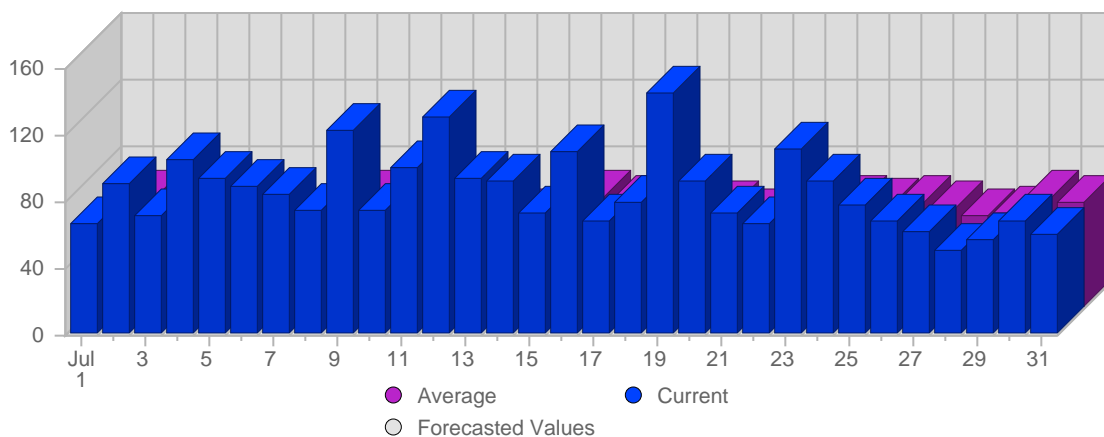

## Visits

Date	Total Visits	Average Visits Historically	Change	Percent of Total Visits
Sun Jul 1st, 2007	66	55,59	+66 ▲	2,53%
Mon Jul 2nd, 2007	89	65,09	+89 ▲	3,41%
Tue Jul 3rd, 2007	70	62,24	+70 ▲	2,68%
Wed Jul 4th, 2007	104	61,13	+104 ▲	3,98%
Thu Jul 5th, 2007	93	61,91	+93 ▲	3,56%
Fri Jul 6th, 2007	88	59,14	+88 ▲	3,37%
Sat Jul 7th, 2007	84	54,15	+84 ▲	3,22%
Sun Jul 8th, 2007	74	55,59	+8 ▲	2,83%
Mon Jul 9th, 2007	122	65,09	+33 ▲	4,67%

## Page Views

Date	Total Page Views	Average Page Views Historically	Change	Percent of Total Page Views
Sun Jul 1st, 2007	255	134,79	+255 ▲	5,91%
Mon Jul 2nd, 2007	129	153,27	+129 ▲	2,99%
Tue Jul 3rd, 2007	80	544,62	+80 ▲	1,86%
Wed Jul 4th, 2007	119	207,71	+119 ▲	2,76%
Thu Jul 5th, 2007	85	114,71	+85 ▲	1,97%
Fri Jul 6th, 2007	67	113,09	+67 ▲	1,55%
Sat Jul 7th, 2007	78	109,28	+78 ▲	1,81%
Sun Jul 8th, 2007	62	134,79	-193 ▼	1,44%
Mon Jul 9th, 2007	137	153,27	+8 ▲	3,18%
Tue Jul 10th, 2007	86	544,62	+6 ▲	1,99%
Wed Jul 11th, 2007	76	207,71	-43 ▼	1,76%
Thu Jul 12th, 2007	104	114,71	+19 ▲	2,41%
Fri Jul 13th, 2007	124	113,09	+57 ▲	2,88%
Sat Jul 14th, 2007	139	109,28	+61 ▲	3,22%
Sun Jul 15th, 2007	128	134,79	+66 ▲	2,97%
Mon Jul 16th, 2007	155	153,27	+18 ▲	3,60%
Tue Jul 17th, 2007	89	544,62	+3 ▲	2,06%
Wed Jul 18th, 2007	167	207,71	+91 ▲	3,87%

Continent Breakdown

#		Continent	Total Visits	Average Visits Historically	Change	Percent of Visits
1.		North America	762	781,15	-256 ▼	54,00%
2.		Europe	639	753,31	+101 ▲	45,29%
3.		Asia	9	6,92	+1 ▲	0,64%
4.		Oceania	1	1,25	0 ▬	0,07%
			1,411	1,541	-154	