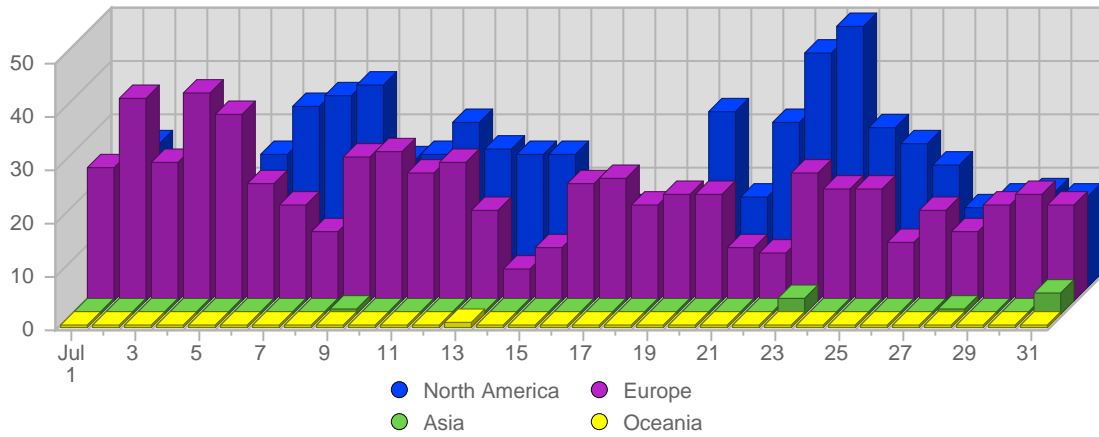

## Search Engines

#	Logo	Search Engine	Total Visits Referred	Average Visits Historically	Change	Percent of Visits
1.		Google	510	374,70	+63 ▲	98,08%
2.		MSN	6	9,50	0 ▬	1,15%
3.		Yahoo	4	5,83	+1 ▲	0,77%
			520	390	60	

Continent Breakdown

#		Continent	Total Visits	Average Visits Historically	Change	Percent of Visits
1.		North America	762	781,15	-256 ▼	54,00%
2.		Europe	639	753,31	+101 ▲	45,29%
3.		Asia	9	6,92	+1 ▲	0,64%
4.		Oceania	1	1,25	0 ▬	0,07%
			1,411	1,541	-154	