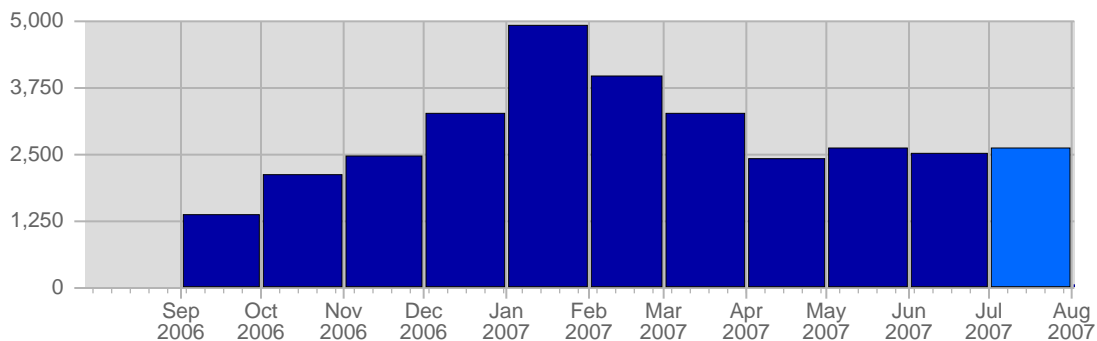

## Visits

Date	Total Visits	Average Visits Historically	Change	Percent of Total Visits
Sun Jul 1st, 2007	66	55,59	+66 ▲	2,53%
Mon Jul 2nd, 2007	89	65,09	+89 ▲	3,41%
Tue Jul 3rd, 2007	70	62,24	+70 ▲	2,68%
Wed Jul 4th, 2007	104	61,13	+104 ▲	3,98%
Thu Jul 5th, 2007	93	61,91	+93 ▲	3,56%
Fri Jul 6th, 2007	88	59,14	+88 ▲	3,37%
Sat Jul 7th, 2007	84	54,15	+84 ▲	3,22%
Sun Jul 8th, 2007	74	55,59	+8 ▲	2,83%
Mon Jul 9th, 2007	122	65,09	+33 ▲	4,67%

## Page Views

Date	Total Page Views	Average Page Views Historically	Change	Percent of Total Page Views
Sun Jul 1st, 2007	255	134,79	+255 ▲	5,91%
Mon Jul 2nd, 2007	129	153,27	+129 ▲	2,99%
Tue Jul 3rd, 2007	80	544,62	+80 ▲	1,86%
Wed Jul 4th, 2007	119	207,71	+119 ▲	2,76%
Thu Jul 5th, 2007	85	114,71	+85 ▲	1,97%
Fri Jul 6th, 2007	67	113,09	+67 ▲	1,55%
Sat Jul 7th, 2007	78	109,28	+78 ▲	1,81%
Sun Jul 8th, 2007	62	134,79	-193 ▼	1,44%
Mon Jul 9th, 2007	137	153,27	+8 ▲	3,18%
Tue Jul 10th, 2007	86	544,62	+6 ▲	1,99%
Wed Jul 11th, 2007	76	207,71	-43 ▼	1,76%
Thu Jul 12th, 2007	104	114,71	+19 ▲	2,41%
Fri Jul 13th, 2007	124	113,09	+57 ▲	2,88%
Sat Jul 14th, 2007	139	109,28	+61 ▲	3,22%
Sun Jul 15th, 2007	128	134,79	+66 ▲	2,97%
Mon Jul 16th, 2007	155	153,27	+18 ▲	3,60%
Tue Jul 17th, 2007	89	544,62	+3 ▲	2,06%
Wed Jul 18th, 2007	167	207,71	+91 ▲	3,87%

Continent Breakdown

#		Continent	Total Visits	Average Visits Historically	Change	Percent of Visits
1.		North America	762	781,15	-256 ▼	54,00%
2.		Europe	639	753,31	+101 ▲	45,29%
3.		Asia	9	6,92	+1 ▲	0,64%
4.		Oceania	1	1,25	0 ▬	0,07%
			1,411	1,541	-154	