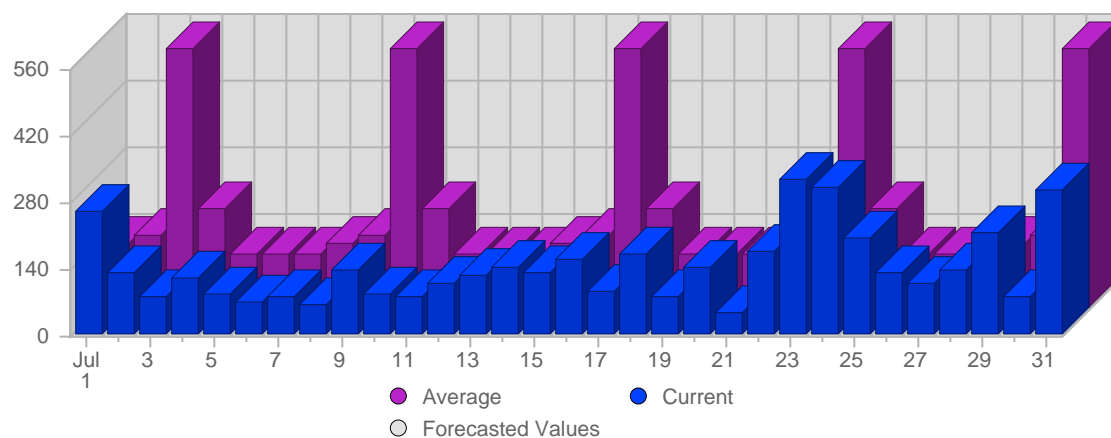

Page Views

Date	Total Page Views	Average Page Views Historically	Change	Percent of Total Page Views
Sun Jul 1st, 2007	255	134,79	+255 ▲	5,91%
Mon Jul 2nd, 2007	129	153,27	+129 ▲	2,99%
Tue Jul 3rd, 2007	80	544,62	+80 ▲	1,86%
Wed Jul 4th, 2007	119	207,71	+119 ▲	2,76%
Thu Jul 5th, 2007	85	114,71	+85 ▲	1,97%
Fri Jul 6th, 2007	67	113,09	+67 ▲	1,55%
Sat Jul 7th, 2007	78	109,28	+78 ▲	1,81%
Sun Jul 8th, 2007	62	134,79	-193 ▼	1,44%
Mon Jul 9th, 2007	137	153,27	+8 ▲	3,18%
Tue Jul 10th, 2007	86	544,62	+6 ▲	1,99%
Wed Jul 11th, 2007	76	207,71	-43 ▼	1,76%
Thu Jul 12th, 2007	104	114,71	+19 ▲	2,41%
Fri Jul 13th, 2007	124	113,09	+57 ▲	2,88%
Sat Jul 14th, 2007	139	109,28	+61 ▲	3,22%
Sun Jul 15th, 2007	128	134,79	+66 ▲	2,97%
Mon Jul 16th, 2007	155	153,27	+18 ▲	3,60%
Tue Jul 17th, 2007	89	544,62	+3 ▲	2,06%
Wed Jul 18th, 2007	167	207,71	+91 ▲	3,87%

Continued on Page 4 ...