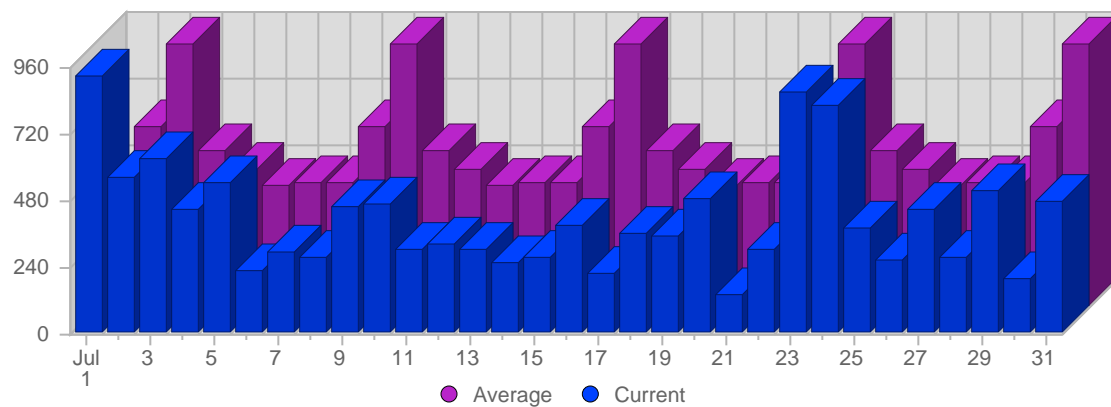

Hits

Date	Total Hits	Average Hits Historically	Change	Percent of Total Hits
Sun Jul 1st, 2007	924	445,17	+924 ▲	7,25%
Mon Jul 2nd, 2007	559	645,76	+559 ▲	4,39%
Tue Jul 3rd, 2007	627	941,33	+627 ▲	4,92%
Wed Jul 4th, 2007	450	560,47	+450 ▲	3,53%
Thu Jul 5th, 2007	546	489,93	+546 ▲	4,28%
Fri Jul 6th, 2007	222	434,34	+222 ▲	1,74%
Sat Jul 7th, 2007	289	442,99	+289 ▲	2,27%
Sun Jul 8th, 2007	276	445,17	-648 ▼	2,17%
Mon Jul 9th, 2007	458	645,76	-101 ▼	3,59%
Tue Jul 10th, 2007	463	941,33	-164 ▼	3,63%
Wed Jul 11th, 2007	307	560,47	-143 ▼	2,41%
Thu Jul 12th, 2007	326	489,93	-220 ▼	2,56%
Fri Jul 13th, 2007	303	434,34	+81 ▲	2,38%
Sat Jul 14th, 2007	256	442,99	-33 ▼	2,01%
Sun Jul 15th, 2007	276	445,17	0 ▬	2,17%
Mon Jul 16th, 2007	389	645,76	-69 ▼	3,05%
Tue Jul 17th, 2007	212	941,33	-251 ▼	1,66%
Wed Jul 18th, 2007	358	560,47	+51 ▲	2,81%

Continued on Page 6 ...