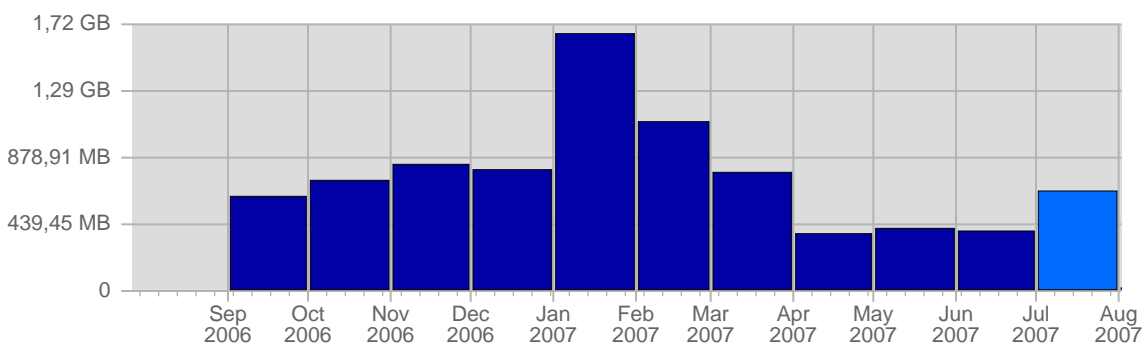

Bandwidth

Date	Total Bandwidth	Average Bandwidth Historically	Change	Percent of Total Bandwidth
Sun Jul 1st, 2007	13,54 MB	13,49 MB	+13,54 MB ▲	2,03%
Mon Jul 2nd, 2007	12,82 MB	18,20 MB	+12,82 MB ▲	1,92%
Tue Jul 3rd, 2007	95,24 MB	25,93 MB	+95,24 MB ▲	14,28%
Wed Jul 4th, 2007	22,92 MB	16,02 MB	+22,92 MB ▲	3,44%
Thu Jul 5th, 2007	92,17 MB	17,86 MB	+92,17 MB ▲	13,82%
Fri Jul 6th, 2007	16,60 MB	15,04 MB	+16,60 MB ▲	2,49%
Sat Jul 7th, 2007	14,25 MB	11,87 MB	+14,25 MB ▲	2,14%
Sun Jul 8th, 2007	46,88 MB	13,49 MB	+33,34 MB ▲	7,03%
Mon Jul 9th, 2007	19,81 MB	18,20 MB	+6,99 MB ▲	2,97%
Tue Jul 10th, 2007	25,49 MB	25,93 MB	-69,75 MB ▼	3,82%
Wed Jul 11th, 2007	12,43 MB	16,02 MB	-10,49 MB ▼	1,86%
Thu Jul 12th, 2007	19,96 MB	17,86 MB	-72,21 MB ▼	2,99%
Fri Jul 13th, 2007	9,40 MB	15,04 MB	-7,20 MB ▼	1,41%
Sat Jul 14th, 2007	13,92 MB	11,87 MB	-338,40 KB ▼	2,09%
Sun Jul 15th, 2007	17,48 MB	13,49 MB	-29,40 MB ▼	2,62%
Mon Jul 16th, 2007	17,63 MB	18,20 MB	-2,18 MB ▼	2,64%
Tue Jul 17th, 2007	7,50 MB	25,93 MB	-17,99 MB ▼	1,12%
Wed Jul 18th, 2007	11,82 MB	16,02 MB	-631,40 KB ▼	1,77%

Continued on Page 8 ...