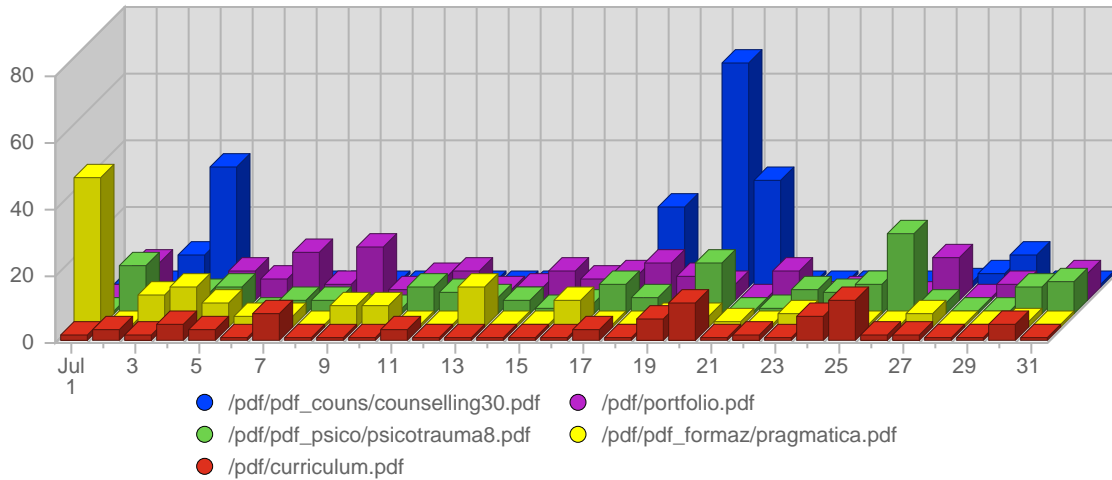

Media & Downloads

#	File	Total Downloads	Average Downloads Historically	Change	Percent of Downloads
1.	/pdf/pdf_couns/counselling30.pdf	189	235,63	+188 ▲	5,55%
2.	/pdf/portfolio.pdf	182	127,05	-74 ▼	5,34%
3.	/pdf/pdf_psico/psicotrauma8.pdf	175	42,58	+30 ▲	5,14%
4.	/pdf/pdf_formaz/pragmatica.pdf	138	154,43	+24 ▲	4,05%
5.	/pdf/curriculum.pdf	82	46,10	+55 ▲	2,41%
6.	/pdf/pdf_psico/psicotrauma89.pdf	70	36,93	+19 ▲	2,06%
7.	/pdf/pdf_psico/psicotrauma103.pdf	65	28,00	+34 ▲	1,91%
8.	/pdf/pdf_formaz/counselling_deu_2005.pdf	64	37,83	+60 ▲	1,88%
9.	/pdf/pdf_psico/psicotrauma24.pdf	63	88,79	-25 ▼	1,85%
10.	/pdf/pdf_psico/psicotrauma48.pdf	63	37,95	+2 ▲	1,85%
11.	/pdf/...maz/dispensa_psicotraumatologia.pdf	53	67,00	-92 ▼	1,56%
12.	/pdf/...rmaz/locandinaseminariaspic2007.pdf	51	25,50	+50 ▲	1,50%
13.	/pdf/pdf_at/at13.pdf	51	20,20	+29 ▲	1,50%
14.	/pdf/pdf_couns/counselling41.pdf	48	-	+48 ▲	1,41%
15.	/pdf/pdf_couns/counselling32.pdf	46	20,00	+25 ▲	1,35%
16.	/pdf/pdf_ps/il+primo+soccorso.pdf	37	162,20	-2 ▼	1,09%
17.	/pdf/pdf_couns/counselling17.pdf	36	21,00	+16 ▲	1,06%
18.	/pdf/pdf_formaz/esperienze_cri_2005.pdf	35	62,26	+33 ▲	1,03%
19.	/pdf/pdf_couns/counselling25.pdf	35	17,18	+4 ▲	1,03%
20.	/pdf/pdf_couns/counselling40.pdf	34	79,56	+33 ▲	1,00%
21.	/pdf/pdf_formaz/psicotrauma_deu_2006.pdf	33	37,38	+8 ▲	0,97%
22.	/pdf/pdf_psico/psicotrauma94.pdf	27	93,71	+27 ▲	0,79%
23.	/pdf/pdf_couns/counselling48.pdf	27	7,00	+13 ▲	0,79%
24.	/pdf/pdf_formaz/counselling_cri_2007.pdf	26	-	+26 ▲	0,76%
25.	/pdf/pdf_at/at4.pdf	26	10,40	+11 ▲	0,76%
		3,406	3,379	671