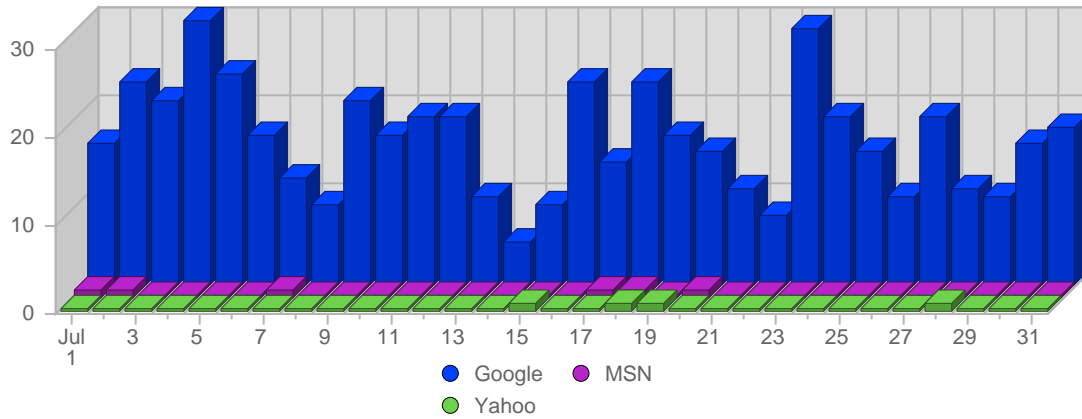

Search Engines

#	Logo	Search Engine	Total Visits Referred	Average Visits Historically	Change	Percent of Visits
1.		Google	510	374,70	+63 ▲	98,08%
2.		MSN	6	9,50	0 ▬	1,15%
3.		Yahoo	4	5,83	+1 ▲	0,77%
			520	390	60