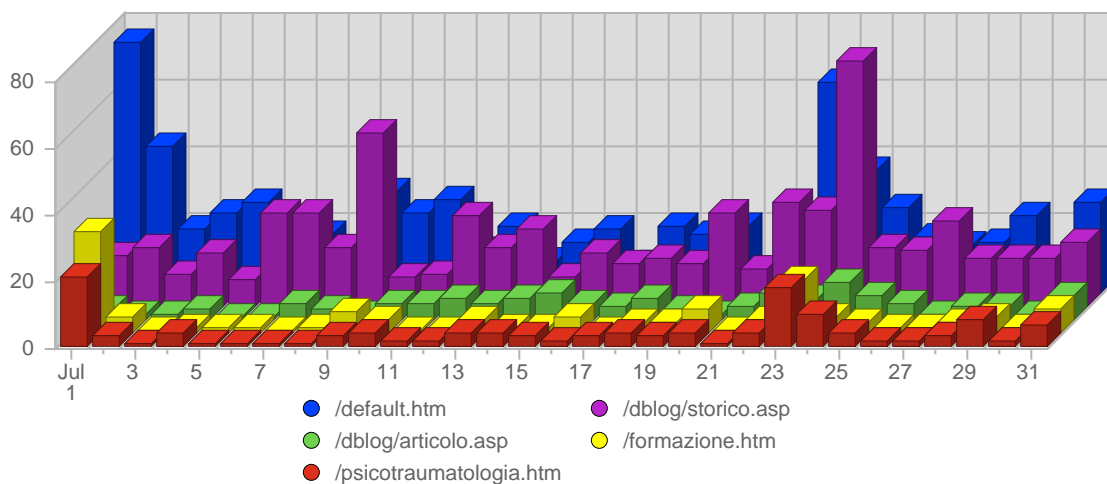

Pages

#	Title & Page	Total Page Views	Average Page Views Historically	Change	Percent of Page Views
1.	/default.htm	707	312,65	+155 ▲	16,40%
2.	/dblog/storico.asp	640	1,205,82	-35 ▼	14,84%
3.	/dblog/articolo.asp	135	822,55	-120 ▼	3,13%
4.	/formazione.htm	130	72,50	+16 ▲	3,02%
5.	/psicotraumatologia.htm	129	84,10	+9 ▲	2,99%
6.	/dblog/default.asp	129	1,232,73	-343 ▼	2,99%
7.	/progetti-collaborazioni.htm	121	60,50	+110 ▲	2,81%
8.	/counselling.htm	121	91,80	-25 ▼	2,81%
9.	/biblio_counselling.htm	121	48,65	+15 ▲	2,81%
10.	/chi+sono.htm	120	60,00	+112 ▲	2,78%
11.	/docum_counselling.htm	112	68,25	+5 ▲	2,60%
12.	/seminariaspic.htm	103	51,50	+98 ▲	2,39%
13.	/at_counselling.htm	97	48,50	+94 ▲	2,25%
14.	/dblog/stampa.asp	90	126,55	-66 ▼	2,09%
15.	/docum_psicotraumatologia.htm	87	43,50	+82 ▲	2,02%
16.	/ps.htm	76	29,20	+2 ▲	1,76%
17.	/biblio_psicotraumatologia.htm	73	36,50	+69 ▲	1,69%
18.	/formaz_psicotraumatologia.htm	73	36,50	+68 ▲	1,69%
19.	/formaz_counselling.htm	68	35,30	-17 ▼	1,58%
20.	/dblog/autori.asp	61	681,91	-122 ▼	1,42%
21.	/links_counselling.htm	60	24,80	-13 ▼	1,39%
22.	/supportopsi-vvf-er.htm	60	30,00	+57 ▲	1,39%
23.	/dblog/index.htm	59	28,55	-15 ▼	1,37%
24.	/convegnovf/foto/index.htm	59	42,86	-8 ▼	1,37%
25.	/links_psicotraumatologia.htm	58	29,00	+56 ▲	1,35%
		4,312	5,411	-2,814