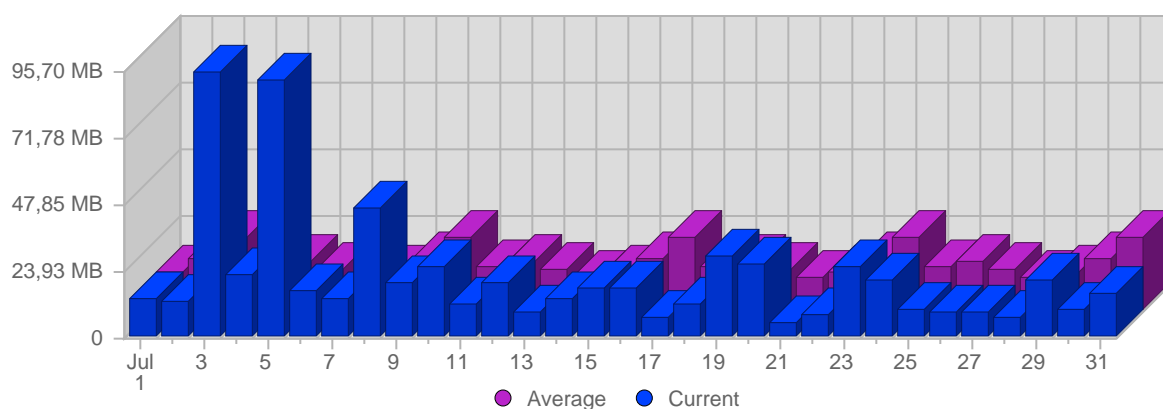

Bandwidth

Date	Total Bandwidth	Average Bandwidth Historically	Change	Percent of Total Bandwidth
Sun Jul 1st, 2007	13,54 MB	13,49 MB	+13,54 MB ▲	2,03%
Mon Jul 2nd, 2007	12,82 MB	18,20 MB	+12,82 MB ▲	1,92%
Tue Jul 3rd, 2007	95,24 MB	25,93 MB	+95,24 MB ▲	14,28%
Wed Jul 4th, 2007	22,92 MB	16,02 MB	+22,92 MB ▲	3,44%
Thu Jul 5th, 2007	92,17 MB	17,86 MB	+92,17 MB ▲	13,82%
Fri Jul 6th, 2007	16,60 MB	15,04 MB	+16,60 MB ▲	2,49%
Sat Jul 7th, 2007	14,25 MB	11,87 MB	+14,25 MB ▲	2,14%
Sun Jul 8th, 2007	46,88 MB	13,49 MB	+33,34 MB ▲	7,03%
Mon Jul 9th, 2007	19,81 MB	18,20 MB	+6,99 MB ▲	2,97%
Tue Jul 10th, 2007	25,49 MB	25,93 MB	-69,75 MB ▼	3,82%
Wed Jul 11th, 2007	12,43 MB	16,02 MB	-10,49 MB ▼	1,86%
Thu Jul 12th, 2007	19,96 MB	17,86 MB	-72,21 MB ▼	2,99%
Fri Jul 13th, 2007	9,40 MB	15,04 MB	-7,20 MB ▼	1,41%
Sat Jul 14th, 2007	13,92 MB	11,87 MB	-338,40 KB ▼	2,09%
Sun Jul 15th, 2007	17,48 MB	13,49 MB	-29,40 MB ▼	2,62%
Mon Jul 16th, 2007	17,63 MB	18,20 MB	-2,18 MB ▼	2,64%
Tue Jul 17th, 2007	7,50 MB	25,93 MB	-17,99 MB ▼	1,12%
Wed Jul 18th, 2007	11,82 MB	16,02 MB	-631,40 KB ▼	1,77%

Continued on Page 8 ...