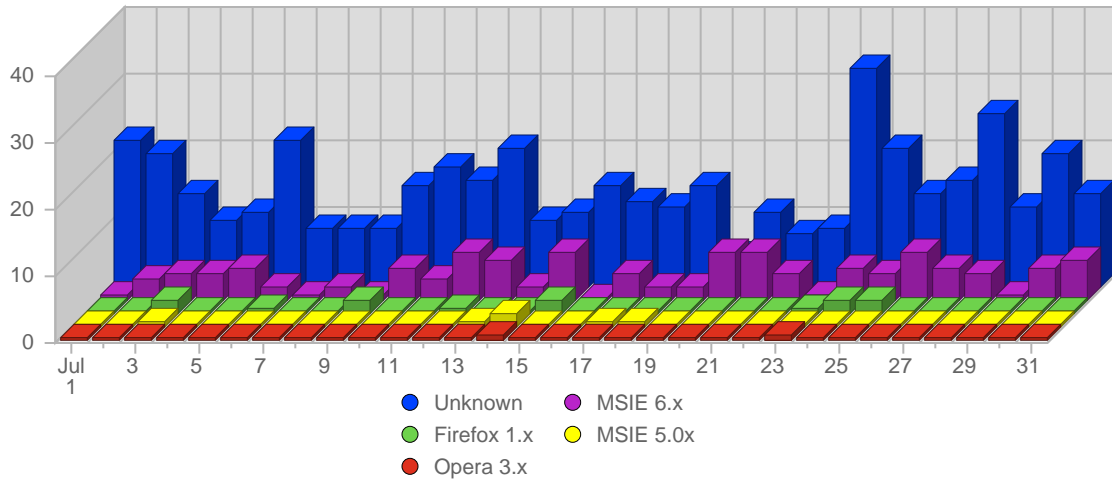

Browser Types

#	Icon	Browser Type	Total Visits	Average Visits Historically	Change	Percent of Visits
1.		Unknown	461	313,13	-13 ▼	76,71%
2.		MSIE 6.x	117	108,50	+19 ▲	19,47%
3.		Firefox 1.x	13	7,75	+7 ▲	2,16%
4.		MSIE 5.0x	6	3,00	+1 ▲	1,00%
5.		Opera 3.x	2	1,33	+2 ▲	0,33%
6.		MSIE 5.5	1	3,00	0 ▬	0,17%
7.		Netscape 7.x	1	2,43	-3 ▼	0,17%
			601	437	12