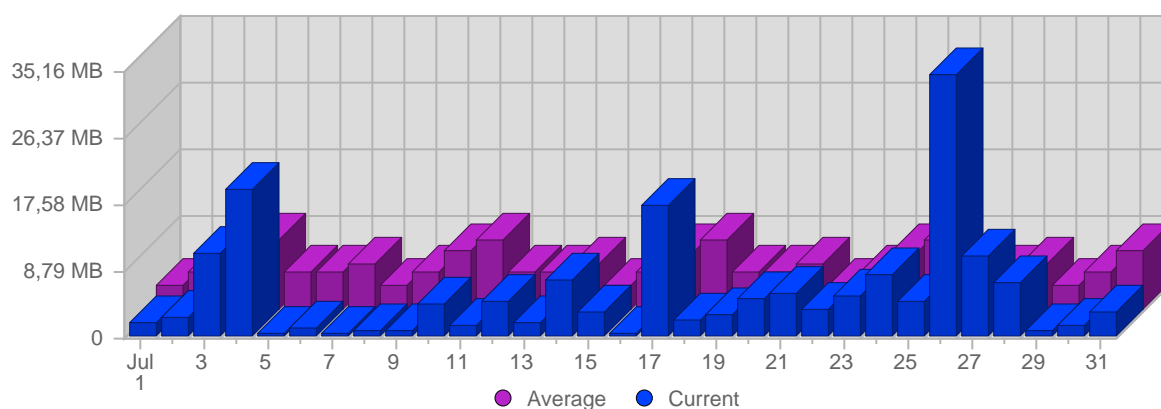

Bandwidth

Date	Total Bandwidth	Average Bandwidth Historically	Change	Percent of Total Bandwidth
Sat Jul 1st, 2006	1,85 MB	3,26 MB	+1,85 MB ▲	1,04%
Sun Jul 2nd, 2006	2,80 MB	5,26 MB	+2,80 MB ▲	1,58%
Mon Jul 3rd, 2006	11,23 MB	7,88 MB	+11,23 MB ▲	6,32%
Tue Jul 4th, 2006	19,57 MB	9,47 MB	+19,57 MB ▲	11,02%
Wed Jul 5th, 2006	557,80 KB	5,24 MB	+557,80 KB ▲	0,31%
Thu Jul 6th, 2006	1,25 MB	5,21 MB	+1,25 MB ▲	0,70%
Fri Jul 7th, 2006	136,20 KB	6,29 MB	+136,20 KB ▲	0,08%
Sat Jul 8th, 2006	899,00 KB	3,26 MB	-994,10 KB ▼	0,49%
Sun Jul 9th, 2006	826,20 KB	5,26 MB	-2,00 MB ▼	0,45%
Mon Jul 10th, 2006	4,31 MB	7,88 MB	-6,92 MB ▼	2,43%
Tue Jul 11th, 2006	1,45 MB	9,47 MB	-18,12 MB ▼	0,82%
Wed Jul 12th, 2006	4,83 MB	5,24 MB	+4,28 MB ▲	2,72%
Thu Jul 13th, 2006	1,91 MB	5,21 MB	+675,60 KB ▲	1,07%
Fri Jul 14th, 2006	7,67 MB	6,29 MB	+7,54 MB ▲	4,32%
Sat Jul 15th, 2006	3,20 MB	3,26 MB	+2,32 MB ▲	1,80%
Sun Jul 16th, 2006	102,00 KB	5,26 MB	-724,20 KB ▼	0,06%
Mon Jul 17th, 2006	17,53 MB	7,88 MB	+13,22 MB ▲	9,87%
Tue Jul 18th, 2006	2,30 MB	9,47 MB	+868,10 KB ▲	1,30%

Continued on Page 8 ...