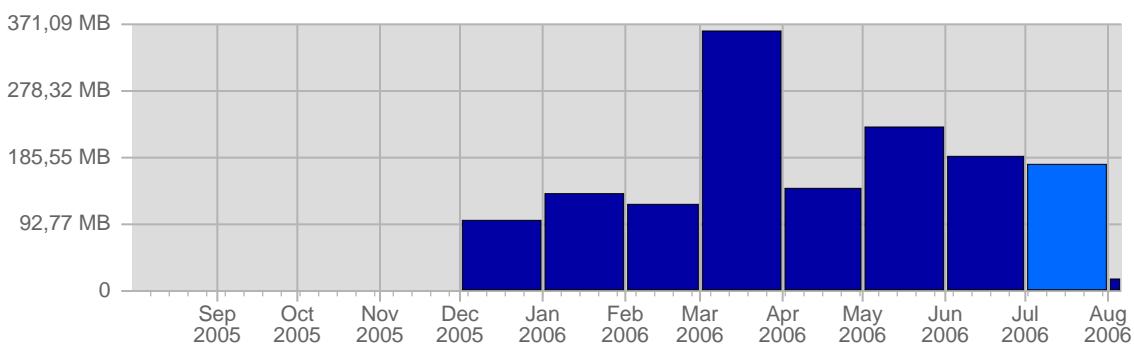

Bandwidth

Date	Total Bandwidth	Average Bandwidth Historically	Change	Percent of Total Bandwidth
Sat Jul 1st, 2006	1,85 MB	3,26 MB	+1,85 MB ▲	1,04%
Sun Jul 2nd, 2006	2,80 MB	5,26 MB	+2,80 MB ▲	1,58%
Mon Jul 3rd, 2006	11,23 MB	7,88 MB	+11,23 MB ▲	6,32%
Tue Jul 4th, 2006	19,57 MB	9,47 MB	+19,57 MB ▲	11,02%
Wed Jul 5th, 2006	557,80 KB	5,24 MB	+557,80 KB ▲	0,31%
Thu Jul 6th, 2006	1,25 MB	5,21 MB	+1,25 MB ▲	0,70%
Fri Jul 7th, 2006	136,20 KB	6,29 MB	+136,20 KB ▲	0,08%
Sat Jul 8th, 2006	899,00 KB	3,26 MB	-994,10 KB ▼	0,49%
Sun Jul 9th, 2006	826,20 KB	5,26 MB	-2,00 MB ▼	0,45%
Mon Jul 10th, 2006	4,31 MB	7,88 MB	-6,92 MB ▼	2,43%
Tue Jul 11th, 2006	1,45 MB	9,47 MB	-18,12 MB ▼	0,82%
Wed Jul 12th, 2006	4,83 MB	5,24 MB	+4,28 MB ▲	2,72%
Thu Jul 13th, 2006	1,91 MB	5,21 MB	+675,60 KB ▲	1,07%
Fri Jul 14th, 2006	7,67 MB	6,29 MB	+7,54 MB ▲	4,32%
Sat Jul 15th, 2006	3,20 MB	3,26 MB	+2,32 MB ▲	1,80%
Sun Jul 16th, 2006	102,00 KB	5,26 MB	-724,20 KB ▼	0,06%
Mon Jul 17th, 2006	17,53 MB	7,88 MB	+13,22 MB ▲	9,87%
Tue Jul 18th, 2006	2,30 MB	9,47 MB	+868,10 KB ▲	1,30%

Continued on Page 8 ...