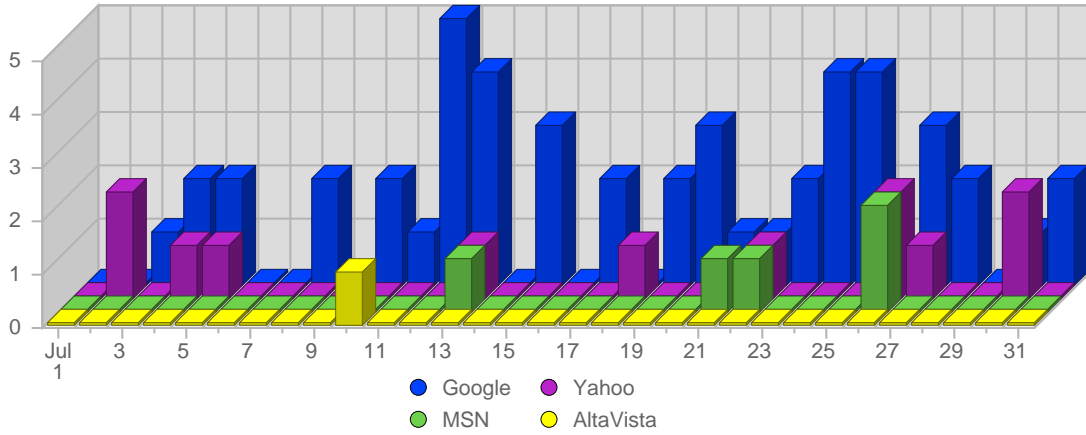

Browser Types

#	Icon	Browser Type	Total Visits	Average Visits Historically	Change	Percent of Visits
1.		Unknown	461	313,13	-13 ▼	76,71%
2.		MSIE 6.x	117	108,50	+19 ▲	19,47%
3.		Firefox 1.x	13	7,75	+7 ▲	2,16%
4.		MSIE 5.0x	6	3,00	+1 ▲	1,00%
5.		Opera 3.x	2	1,33	+2 ▲	0,33%
6.		MSIE 5.5	1	3,00	0 ▬	0,17%
7.		Netscape 7.x	1	2,43	-3 ▼	0,17%
			601	437	12	

Browser Operating Systems

#	Icon	Operating System	Total Visits	Average Visits Historically	Change	Percent of Visits
1.		Unknown	451	304,38	-13 ▼	75,04%
2.		Windows XP	99	80,63	+14 ▲	16,47%
3.		Windows 2000	21	31,50	+2 ▲	3,49%
4.		Linux	11	9,38	0 ▬	1,83%
5.		Windows NT	4	1,33	+3 ▲	0,67%
6.		Macintosh OS X	4	3,00	0 ▬	0,67%
7.		Macintosh PPC	3	0,80	+2 ▲	0,50%
8.		Windows 98	3	4,71	0 ▬	0,50%
9.		Windows 2003	2	0,50	+2 ▲	0,33%
10.		Windows ME	2	1,83	+1 ▲	0,33%
11.		Macintosh	1	-	+1 ▲	0,17%
			601	435	12	

Search Engines

#	Logo	Search Engine	Total Visits Referred	Average Visits Historically	Change	Percent of Visits
1.		Google	49	19.00	+36 ▲	73,13%
2.		Yahoo	12	7,14	-4 ▼	17,91%
3.		MSN	5	11,83	-5 ▼	7,46%
4.		AltaVista	1	2,17	0 ▬	1,49%
			67	36	27	