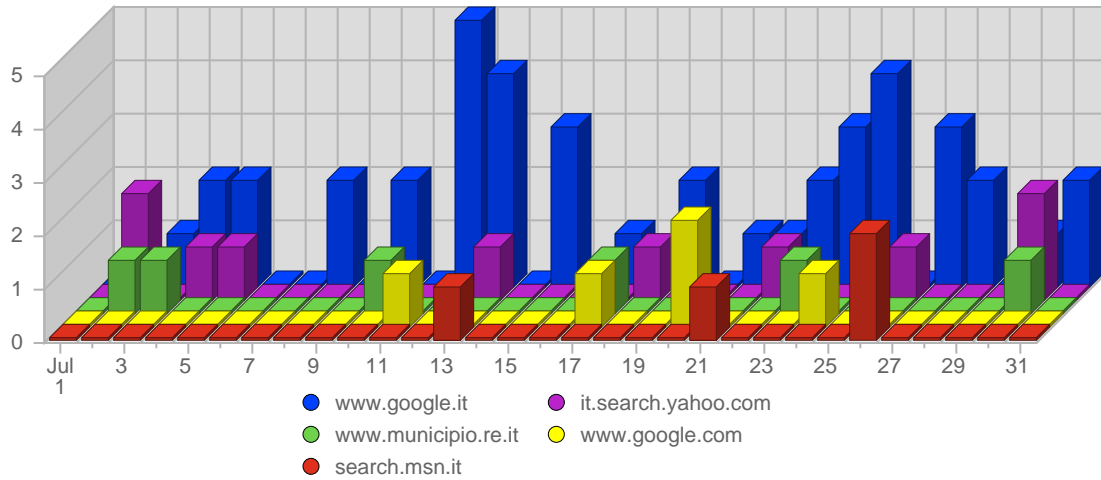

Referring Domains

#	Site Domain	Total Visits Referred	Average Visits Historically	Change	Percent of Visits
1.	www.google.it	43	16,63	+31 ▲	58,90%
2.	it.search.yahoo.com	10	6,29	-5 ▼	13,70%
3.	www.municipio.re.it	6	3,50	0 ▬	8,22%
4.	www.google.com	5	2,25	+4 ▲	6,85%
5.	search.msn.it	4	10,33	-5 ▼	5,48%
6.	search.yahoo.com	2	1.00	+2 ▲	2,74%
7.	it.altavista.com	1	1.00	0 ▬	1,37%
8.	search.msn.com	1	1,50	0 ▬	1,37%
9.	www.google.ch	1	0,50	+1 ▲	1,37%
		73	39	24