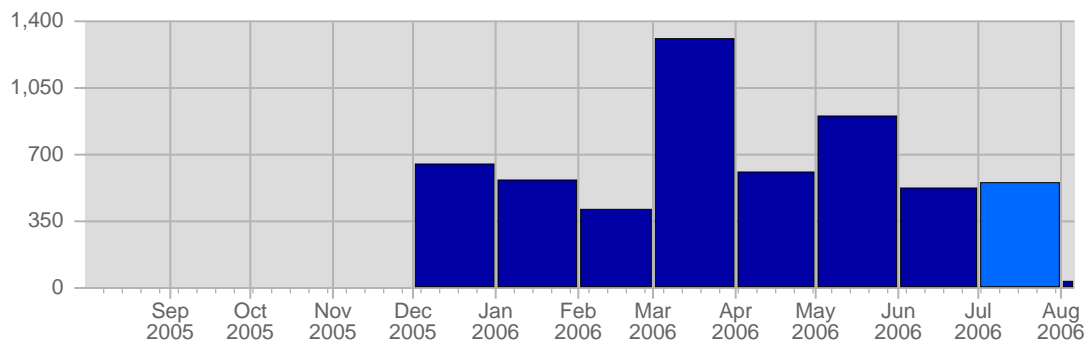

Report Description

Domain: counselling-care.it
 Report Description: Executive Summary Report for the month of July 2006
 Report Range: Month of July 2006
 Report Scope: Historical Data

Visits

Date	Total Visits	Average Visits Historically	Change	Percent of Total Visits
Sat Jul 1st, 2006	23	13,65	+23 ▲	3,83%
Sun Jul 2nd, 2006	23	14,77	+23 ▲	3,83%
Mon Jul 3rd, 2006	21	18,03	+21 ▲	3,49%
Tue Jul 4th, 2006	14	18,41	+14 ▲	2,33%
Wed Jul 5th, 2006	16	14,41	+16 ▲	2,66%
Thu Jul 6th, 2006	25	15,12	+25 ▲	4,16%
Fri Jul 7th, 2006	10	14,71	+10 ▲	1,66%
Sat Jul 8th, 2006	11	13,65	-12 ▼	1,83%
Sun Jul 9th, 2006	12	14,77	-11 ▼	1,00%

Page Views

Date	Total Page Views	Average Page Views Historically	Change	Percent of Total Page Views
Sat Jul 1st, 2006	12	17,94	+12 ▲	2,17%
Sun Jul 2nd, 2006	16	22,47	+16 ▲	2,89%
Mon Jul 3rd, 2006	35	29,09	+35 ▲	6,33%
Tue Jul 4th, 2006	14	25,94	+14 ▲	2,53%
Wed Jul 5th, 2006	12	20,65	+12 ▲	2,17%
Thu Jul 6th, 2006	12	22,65	+12 ▲	2,17%
Fri Jul 7th, 2006	4	22,06	+4 ▲	0,72%
Sat Jul 8th, 2006	6	17,94	-6 ▼	1,09%
Sun Jul 9th, 2006	21	22,47	+5 ▲	3,80%
Mon Jul 10th, 2006	27	29,09	-8 ▼	4,88%
Tue Jul 11th, 2006	13	25,94	-1 ▼	2,35%
Wed Jul 12th, 2006	11	20,65	-1 ▼	1,99%
Thu Jul 13th, 2006	21	22,65	+9 ▲	3,80%
Fri Jul 14th, 2006	13	22,06	+9 ▲	2,35%
Sat Jul 15th, 2006	24	17,94	+18 ▲	4,34%
Sun Jul 16th, 2006	12	22,47	-9 ▼	2,17%
Mon Jul 17th, 2006	34	29,09	+7 ▲	6,15%
Tue Jul 18th, 2006	15	25,94	+2 ▲	2,71%