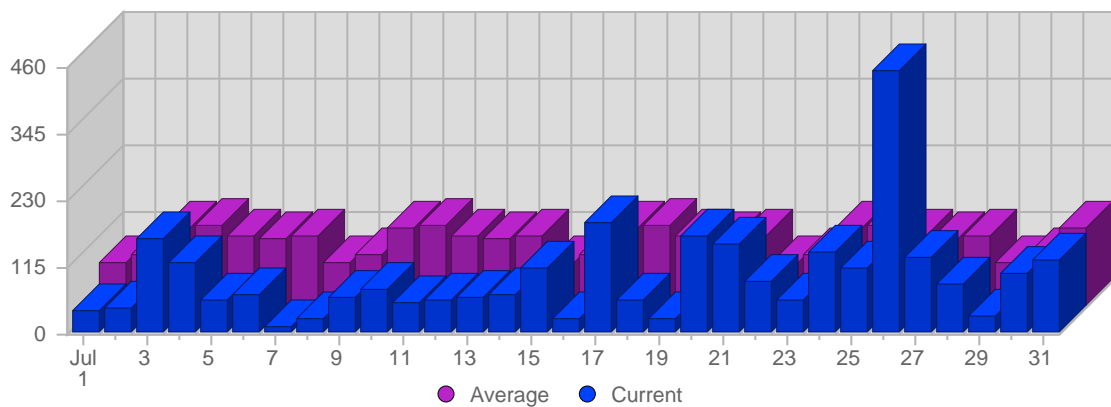

Page Views

Date	Total Page Views	Average Page Views Historically	Change	Percent of Total Page Views
Sat Jul 1st, 2006	12	17,94	+12 ▲	2,17%
Sun Jul 2nd, 2006	16	22,47	+16 ▲	2,89%
Mon Jul 3rd, 2006	35	29,09	+35 ▲	6,33%
Tue Jul 4th, 2006	14	25,94	+14 ▲	2,53%
Wed Jul 5th, 2006	12	20,65	+12 ▲	2,17%
Thu Jul 6th, 2006	12	22,65	+12 ▲	2,17%
Fri Jul 7th, 2006	4	22,06	+4 ▲	0,72%
Sat Jul 8th, 2006	6	17,94	-6 ▼	1,09%
Sun Jul 9th, 2006	21	22,47	+5 ▲	3,80%
Mon Jul 10th, 2006	27	29,09	-8 ▼	4,88%
Tue Jul 11th, 2006	13	25,94	-1 ▼	2,35%
Wed Jul 12th, 2006	11	20,65	-1 ▼	1,99%
Thu Jul 13th, 2006	21	22,65	+9 ▲	3,80%
Fri Jul 14th, 2006	13	22,06	+9 ▲	2,35%
Sat Jul 15th, 2006	24	17,94	+18 ▲	4,34%
Sun Jul 16th, 2006	12	22,47	-9 ▼	2,17%
Mon Jul 17th, 2006	34	29,09	+7 ▲	6,15%
Tue Jul 18th, 2006	15	25,94	+2 ▲	2,71%

Hits

Date	Total Hits	Average Hits Historically	Change	Percent of Total Hits
Sat Jul 1st, 2006	40	77,94	+40 ▲	1,35%
Sun Jul 2nd, 2006	42	90,18	+42 ▲	1,41%
Mon Jul 3rd, 2006	162	135,59	+162 ▲	5,45%
Tue Jul 4th, 2006	121	142,35	+121 ▲	4,07%
Wed Jul 5th, 2006	56	124,03	+56 ▲	1,88%
Thu Jul 6th, 2006	67	116,94	+67 ▲	2,25%
Fri Jul 7th, 2006	10	119,97	+10 ▲	0,34%
Sat Jul 8th, 2006	26	77,94	-14 ▼	0,88%
Sun Jul 9th, 2006	63	90,18	+21 ▲	2,12%
Mon Jul 10th, 2006	75	135,59	-87 ▼	2,52%
Tue Jul 11th, 2006	53	142,35	-68 ▼	1,78%
Wed Jul 12th, 2006	59	124,03	+3 ▲	1,99%
Thu Jul 13th, 2006	60	116,94	-7 ▼	2,02%
Fri Jul 14th, 2006	68	119,97	+58 ▲	2,29%
Sat Jul 15th, 2006	114	77,94	+88 ▲	3,84%
Sun Jul 16th, 2006	26	90,18	-37 ▼	0,88%
Mon Jul 17th, 2006	193	135,59	+118 ▲	6,49%
Tue Jul 18th, 2006	57	142,35	+4 ▲	1,92%