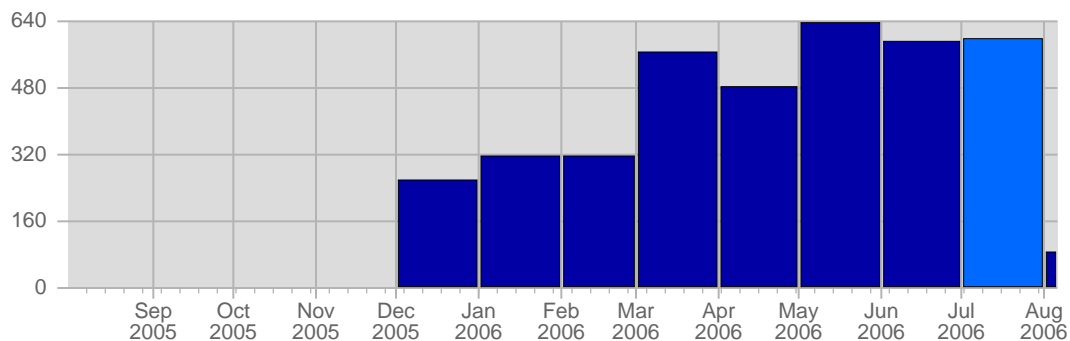

Report Description

Domain: counselling-care.it
 Report Description: Executive Summary Report for the month of July 2006
 Report Range: Month of July 2006
 Report Scope: Historical Data

Visits

Date	Total Visits	Average Visits Historically	Change	Percent of Total Visits
Sat Jul 1st, 2006	23	13,65	+23 ▲	3,83%
Sun Jul 2nd, 2006	23	14,77	+23 ▲	3,83%
Mon Jul 3rd, 2006	21	18,03	+21 ▲	3,49%
Tue Jul 4th, 2006	14	18,41	+14 ▲	2,33%
Wed Jul 5th, 2006	16	14,41	+16 ▲	2,66%
Thu Jul 6th, 2006	25	15,12	+25 ▲	4,16%
Fri Jul 7th, 2006	10	14,71	+10 ▲	1,66%
Sat Jul 8th, 2006	11	13,65	-12 ▼	1,83%
Sun Jul 9th, 2006	12	14,77	-11 ▼	1,00%

Page Views

Date	Total Page Views	Average Page Views Historically	Change	Percent of Total Page Views
Sat Jul 1st, 2006	12	17,94	+12 ▲	2,17%
Sun Jul 2nd, 2006	16	22,47	+16 ▲	2,89%
Mon Jul 3rd, 2006	35	29,09	+35 ▲	6,33%
Tue Jul 4th, 2006	14	25,94	+14 ▲	2,53%
Wed Jul 5th, 2006	12	20,65	+12 ▲	2,17%
Thu Jul 6th, 2006	12	22,65	+12 ▲	2,17%
Fri Jul 7th, 2006	4	22,06	+4 ▲	0,72%
Sat Jul 8th, 2006	6	17,94	-6 ▼	1,09%
Sun Jul 9th, 2006	21	22,47	+5 ▲	3,80%
Mon Jul 10th, 2006	27	29,09	-8 ▼	4,88%
Tue Jul 11th, 2006	13	25,94	-1 ▼	2,35%
Wed Jul 12th, 2006	11	20,65	-1 ▼	1,99%
Thu Jul 13th, 2006	21	22,65	+9 ▲	3,80%
Fri Jul 14th, 2006	13	22,06	+9 ▲	2,35%
Sat Jul 15th, 2006	24	17,94	+18 ▲	4,34%
Sun Jul 16th, 2006	12	22,47	-9 ▼	2,17%
Mon Jul 17th, 2006	34	29,09	+7 ▲	6,15%
Tue Jul 18th, 2006	15	25,94	+2 ▲	2,71%