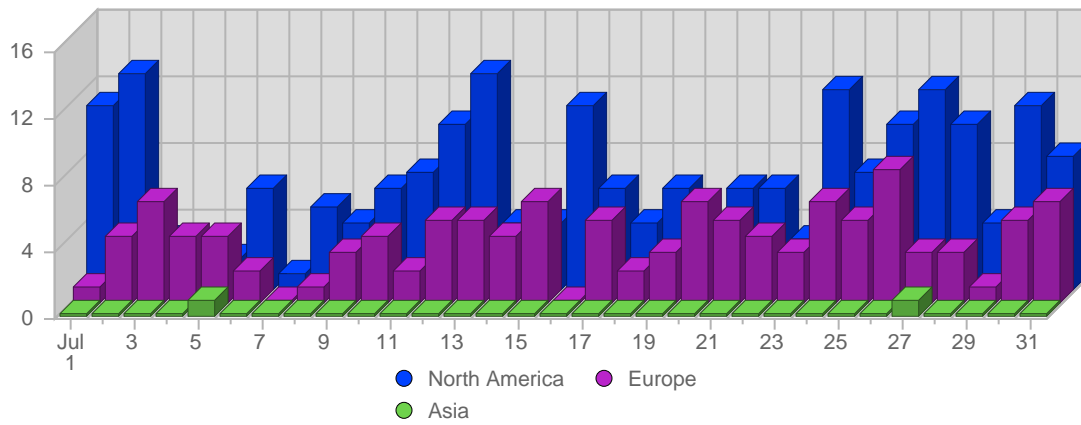

Search Engines

#	Logo	Search Engine	Total Visits Referred	Average Visits Historically	Change	Percent of Visits
1.		Google	49	19.00	+36 ▲	73,13%
2.		Yahoo	12	7,14	-4 ▼	17,91%
3.		MSN	5	11,83	-5 ▼	7,46%
4.		AltaVista	1	2,17	0 ▬	1,49%
			67	36	27	

Continent Breakdown

#		Continent	Total Visits	Average Visits Historically	Change	Percent of Visits
1.		North America	208	174,38	-3 ▼	63,80%
2.		Europe	116	111,75	+37 ▲	35,58%
3.		Asia	2	0,00	+2 ▲	0,61%
			326	286	36	