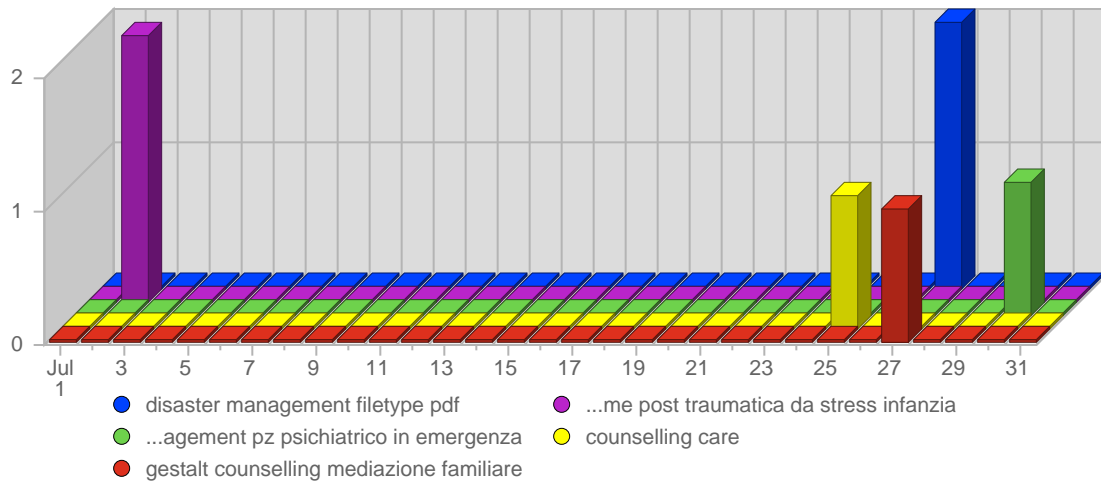

Search Phrases

#	Search Phrase	Total Visits Referred	Average Visits Historically	Change	Percent of Visits
1.	disaster management filetype pdf	2	-	+2 ▲	3,03%
2.	sindrome post traumatica da stress infanzia	2	-	+2 ▲	3,03%
3.	...i management pz psichiatrico in emergenza	1	-	+1 ▲	1,52%
4.	counselling care	1	1,50	+1 ▲	1,52%
5.	gestalt counselling mediazione familiare	1	-	+1 ▲	1,52%
6.	borderline baranello	1	-	+1 ▲	1,52%
7.	...nfermierist... sull emergenza extraospedal...	1	-	+1 ▲	1,52%
8.	prevenzione dello stress dopo un trauma	1	-	+1 ▲	1,52%
9.	riforma delle professioni counselor	1	-	+1 ▲	1,52%
10.	protocollo emdr soccorritori	1	-	+1 ▲	1,52%
11.	politraumati... powerpoint	1	-	+1 ▲	1,52%
12.	monade matematica	1	-	+1 ▲	1,52%
13.	shoc settico	1	-	+1 ▲	1,52%
14.	infemieri counselor	1	-	+1 ▲	1,52%
15.	bambino politraumati...	1	-	+1 ▲	1,52%
16.	omar fassio	1	-	+1 ▲	1,52%
17.	...al... mary mcclure goulding robert l. goulding	1	-	+1 ▲	1,52%
18.	assitrauma torino	1	-	+1 ▲	1,52%
19.	nozioni primo soccorso aziendale	1	-	+1 ▲	1,52%
20.	cane ansioso farmacoterap...	1	-	+1 ▲	1,52%
21.	...sequenze sindrome post traumatico stress	1	-	+1 ▲	1,52%
22.	dpts ad esordio ritardato	1	-	+1 ▲	1,52%
23.	formazione psicologica del ptsd agli infermieri	1	-	+1 ▲	1,52%
24.	debriefing defusing	1	-	+1 ▲	1,52%
25.	...mento dei disturbi psicologici post traumatici	1	-	+1 ▲	1,52%
		66	3	27