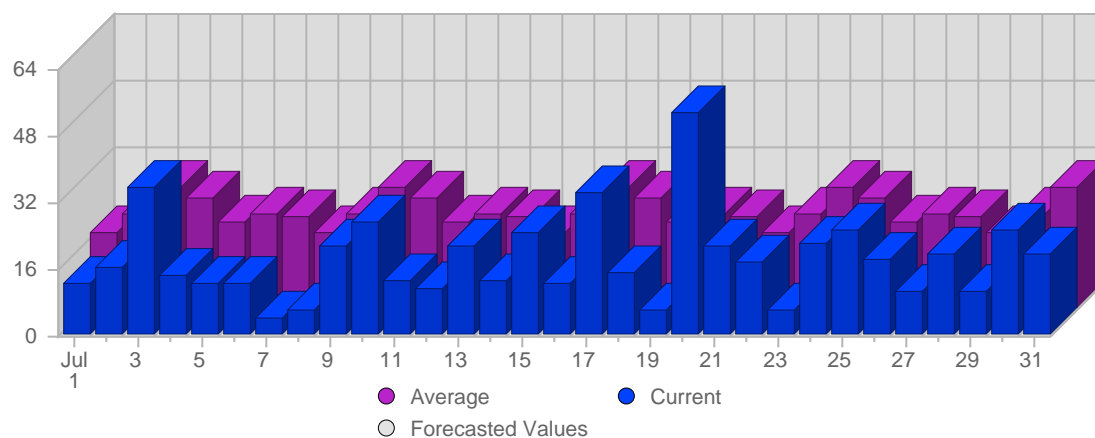

Page Views

Date	Total Page Views	Average Page Views Historically	Change	Percent of Total Page Views
Sat Jul 1st, 2006	12	17,94	+12 ▲	2,17%
Sun Jul 2nd, 2006	16	22,47	+16 ▲	2,89%
Mon Jul 3rd, 2006	35	29,09	+35 ▲	6,33%
Tue Jul 4th, 2006	14	25,94	+14 ▲	2,53%
Wed Jul 5th, 2006	12	20,65	+12 ▲	2,17%
Thu Jul 6th, 2006	12	22,65	+12 ▲	2,17%
Fri Jul 7th, 2006	4	22,06	+4 ▲	0,72%
Sat Jul 8th, 2006	6	17,94	-6 ▼	1,09%
Sun Jul 9th, 2006	21	22,47	+5 ▲	3,80%
Mon Jul 10th, 2006	27	29,09	-8 ▼	4,88%
Tue Jul 11th, 2006	13	25,94	-1 ▼	2,35%
Wed Jul 12th, 2006	11	20,65	-1 ▼	1,99%
Thu Jul 13th, 2006	21	22,65	+9 ▲	3,80%
Fri Jul 14th, 2006	13	22,06	+9 ▲	2,35%
Sat Jul 15th, 2006	24	17,94	+18 ▲	4,34%
Sun Jul 16th, 2006	12	22,47	-9 ▼	2,17%
Mon Jul 17th, 2006	34	29,09	+7 ▲	6,15%
Tue Jul 18th, 2006	15	25,94	+2 ▲	2,71%

Continued on Page 4 ...