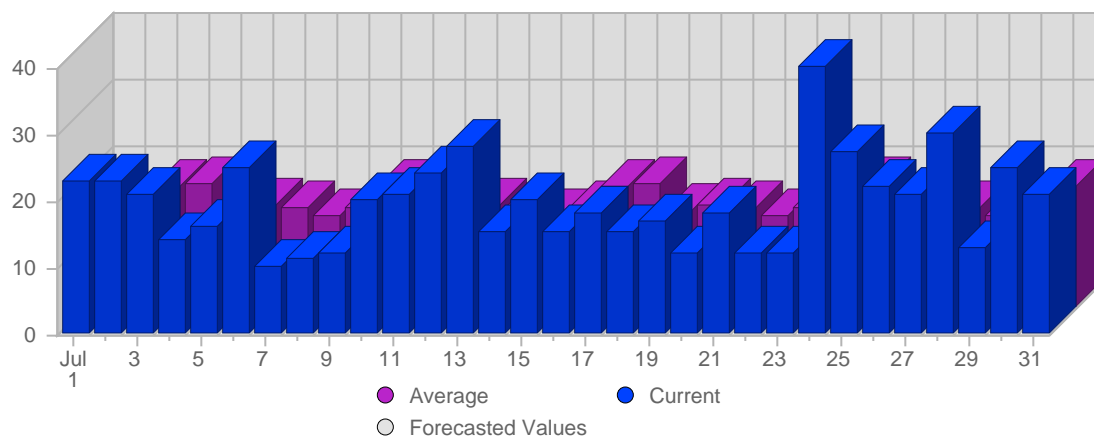

Report Description

Domain: counselling-care.it
 Report Description: Executive Summary Report for the month of July 2006
 Report Range: Month of July 2006
 Report Scope: Historical Data

Visits

Date	Total Visits	Average Visits Historically	Change	Percent of Total Visits
Sat Jul 1st, 2006	23	13,65	+23 ▲	3,83%
Sun Jul 2nd, 2006	23	14,77	+23 ▲	3,83%
Mon Jul 3rd, 2006	21	18,03	+21 ▲	3,49%
Tue Jul 4th, 2006	14	18,41	+14 ▲	2,33%
Wed Jul 5th, 2006	16	14,41	+16 ▲	2,66%
Thu Jul 6th, 2006	25	15,12	+25 ▲	4,16%
Fri Jul 7th, 2006	10	14,71	+10 ▲	1,66%
Sat Jul 8th, 2006	11	13,65	-12 ▼	1,83%
Sun Jul 9th, 2006	12	14,77	-11 ▼	1,00%

Continued on Page 2 ...

... continued from Page 1

Mon Jul 10th, 2006	20	18,03	-1 ▼	3,33%
Tue Jul 11th, 2006	21	18,41	+7 ▲	3,49%
Wed Jul 12th, 2006	24	14,41	+8 ▲	3,99%
Thu Jul 13th, 2006	28	15,12	+3 ▲	4,66%
Fri Jul 14th, 2006	15	14,71	+5 ▲	2,50%
Sat Jul 15th, 2006	20	13,65	+9 ▲	3,33%
Sun Jul 16th, 2006	15	14,77	+3 ▲	2,50%
Mon Jul 17th, 2006	18	18,03	-2 ▼	2,00%
Tue Jul 18th, 2006	15	18,41	-6 ▼	2,50%
Wed Jul 19th, 2006	17	14,41	-7 ▼	2,83%
Thu Jul 20th, 2006	12	15,12	-16 ▼	1,00%
Fri Jul 21st, 2006	18	14,71	+3 ▲	2,00%
Sat Jul 22nd, 2006	12	13,65	-8 ▼	1,00%
Sun Jul 23rd, 2006	12	14,77	-3 ▼	1,00%
Mon Jul 24th, 2006	40	18,03	+22 ▲	6,66%
Tue Jul 25th, 2006	27	18,41	+12 ▲	4,49%
Wed Jul 26th, 2006	22	14,41	+5 ▲	3,66%
Thu Jul 27th, 2006	21	15,12	+9 ▲	3,49%
Fri Jul 28th, 2006	30	14,71	+12 ▲	4,99%
Sat Jul 29th, 2006	13	13,65	+1 ▲	2,16%
Sun Jul 30th, 2006	25	14,77	+13 ▲	4,16%
Mon Jul 31st, 2006	21	18,03	-19 ▼	3,49%
	601	158	12	