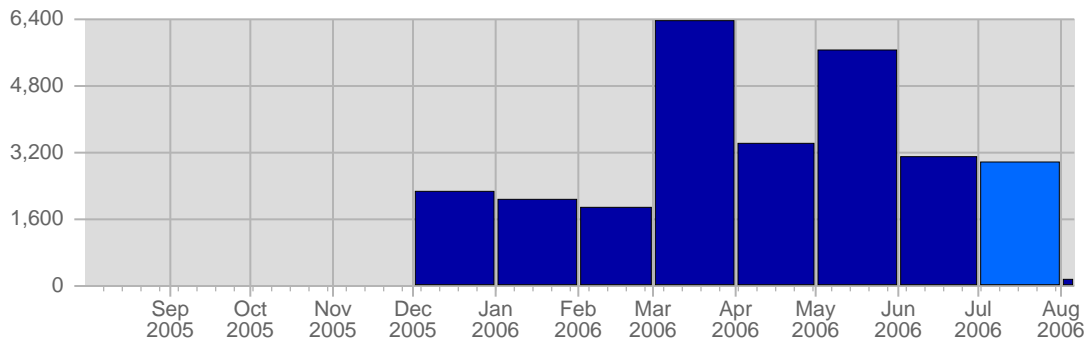

Page Views

Date	Total Page Views	Average Page Views Historically	Change	Percent of Total Page Views
Sat Jul 1st, 2006	12	17,94	+12 ▲	2,17%
Sun Jul 2nd, 2006	16	22,47	+16 ▲	2,89%
Mon Jul 3rd, 2006	35	29,09	+35 ▲	6,33%
Tue Jul 4th, 2006	14	25,94	+14 ▲	2,53%
Wed Jul 5th, 2006	12	20,65	+12 ▲	2,17%
Thu Jul 6th, 2006	12	22,65	+12 ▲	2,17%
Fri Jul 7th, 2006	4	22,06	+4 ▲	0,72%
Sat Jul 8th, 2006	6	17,94	-6 ▼	1,09%
Sun Jul 9th, 2006	21	22,47	+5 ▲	3,80%
Mon Jul 10th, 2006	27	29,09	-8 ▼	4,88%
Tue Jul 11th, 2006	13	25,94	-1 ▼	2,35%
Wed Jul 12th, 2006	11	20,65	-1 ▼	1,99%
Thu Jul 13th, 2006	21	22,65	+9 ▲	3,80%
Fri Jul 14th, 2006	13	22,06	+9 ▲	2,35%
Sat Jul 15th, 2006	24	17,94	+18 ▲	4,34%
Sun Jul 16th, 2006	12	22,47	-9 ▼	2,17%
Mon Jul 17th, 2006	34	29,09	+7 ▲	6,15%
Tue Jul 18th, 2006	15	25,94	+2 ▲	2,71%

Hits

Date	Total Hits	Average Hits Historically	Change	Percent of Total Hits
Sat Jul 1st, 2006	40	77,94	+40 ▲	1,35%
Sun Jul 2nd, 2006	42	90,18	+42 ▲	1,41%
Mon Jul 3rd, 2006	162	135,59	+162 ▲	5,45%
Tue Jul 4th, 2006	121	142,35	+121 ▲	4,07%
Wed Jul 5th, 2006	56	124,03	+56 ▲	1,88%
Thu Jul 6th, 2006	67	116,94	+67 ▲	2,25%
Fri Jul 7th, 2006	10	119,97	+10 ▲	0,34%
Sat Jul 8th, 2006	26	77,94	-14 ▼	0,88%
Sun Jul 9th, 2006	63	90,18	+21 ▲	2,12%
Mon Jul 10th, 2006	75	135,59	-87 ▼	2,52%
Tue Jul 11th, 2006	53	142,35	-68 ▼	1,78%
Wed Jul 12th, 2006	59	124,03	+3 ▲	1,99%
Thu Jul 13th, 2006	60	116,94	-7 ▼	2,02%
Fri Jul 14th, 2006	68	119,97	+58 ▲	2,29%
Sat Jul 15th, 2006	114	77,94	+88 ▲	3,84%
Sun Jul 16th, 2006	26	90,18	-37 ▼	0,88%
Mon Jul 17th, 2006	193	135,59	+118 ▲	6,49%
Tue Jul 18th, 2006	57	142,35	+4 ▲	1,92%