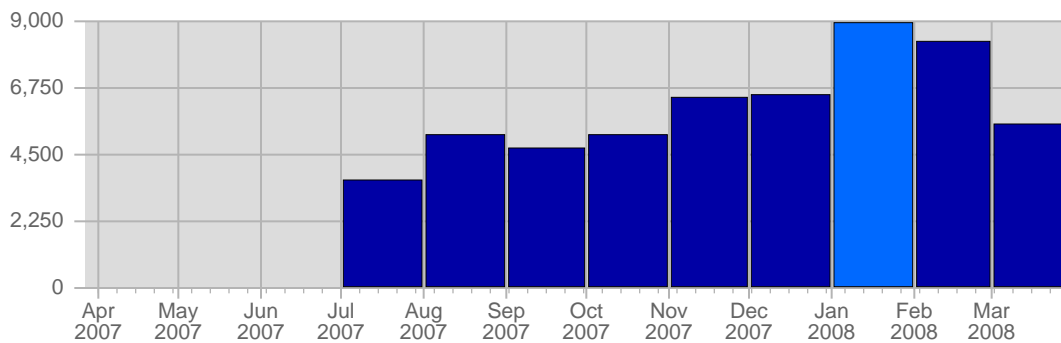

Page Views

Date	Total Page Views	Average Page Views Historically	Change	Percent of Total Page Views
Tue Jan 1st, 2008	170	-	+170 ▲	1,91%
Wed Jan 2nd, 2008	229	-	+229 ▲	2,57%
Thu Jan 3rd, 2008	189	-	+189 ▲	2,12%
Fri Jan 4th, 2008	306	-	+306 ▲	3,43%
Sat Jan 5th, 2008	640	-	+640 ▲	7,18%
Sun Jan 6th, 2008	156	-	-39 ▼	1,75%
Mon Jan 7th, 2008	134	-	+66 ▲	1,50%
Tue Jan 8th, 2008	389	-	+219 ▲	4,37%
Wed Jan 9th, 2008	222	-	-7 ▼	2,49%
Thu Jan 10th, 2008	214	-	+25 ▲	2,40%
Fri Jan 11th, 2008	196	-	-110 ▼	2,20%
Sat Jan 12th, 2008	94	-	-546 ▼	1,06%
Sun Jan 13th, 2008	266	-	+110 ▲	2,99%
Mon Jan 14th, 2008	202	-	+68 ▲	2,27%
Tue Jan 15th, 2008	274	-	-115 ▼	3,08%
Wed Jan 16th, 2008	197	-	-25 ▼	2,21%
Thu Jan 17th, 2008	335	-	+121 ▲	3,76%
Fri Jan 18th, 2008	136	-	-60 ▼	1,53%

Continued on Page 4 ...