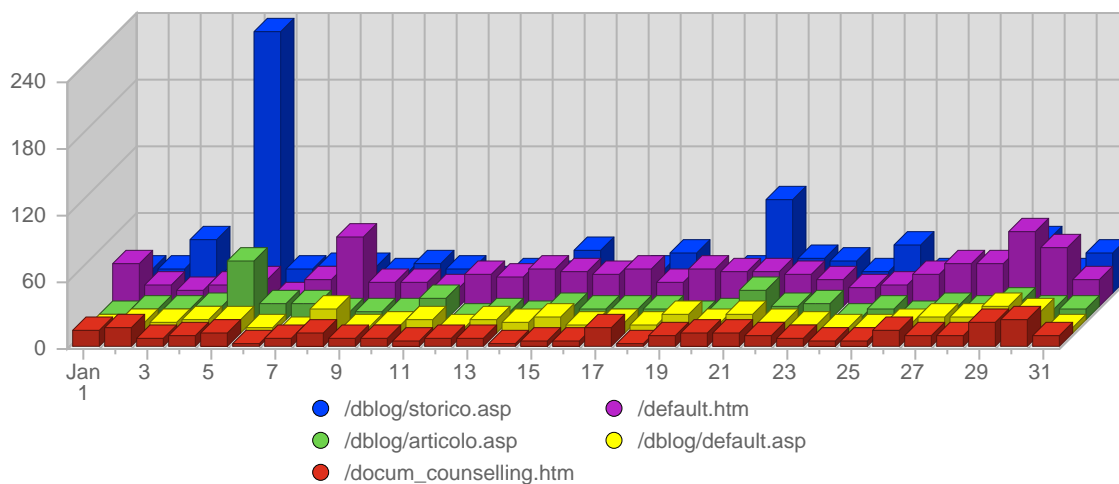

Pages

#	Title & Page	Total Page Views	Average Page Views Historically	Change	Percent of Page Views
1.	/dblog/storico.asp	1,032	-	+191 ▲	11,59%
2.	/default.htm	908	-	+108 ▲	10,19%
3.	/dblog/articolo.asp	360	-	+40 ▲	4,04%
4.	/dblog/default.asp	316	-	+100 ▲	3,55%
5.	/docum_counselling.htm	299	-	+135 ▲	3,36%
6.	/biblio_psicotraumatologia.htm	266	-	+130 ▲	2,99%
7.	/dblog/stampa.asp	263	-	+36 ▲	2,95%
8.	/docum_psicotraumatologia.htm	250	-	+55 ▲	2,81%
9.	/at_counselling.htm	241	-	+82 ▲	2,71%
10.	/biblio_counselling.htm	208	-	+43 ▲	2,34%
11.	/dblog/index.htm	195	-	+35 ▲	2,19%
12.	/ps.htm	160	-	+53 ▲	1,80%
13.	/formazione.htm	160	-	+25 ▲	1,80%
14.	/formaz_counselling.htm	154	-	+41 ▲	1,73%
15.	/psicotraumatologia.htm	150	-	+37 ▲	1,68%
16.	/formaz_psicotraumatologia.htm	146	-	+9 ▲	1,64%
17.	/counselling.htm	134	-	+38 ▲	1,50%
18.	/links_psicotraumatologia.htm	129	-	+45 ▲	1,45%
19.	/chi+sono.htm	128	-	+25 ▲	1,44%
20.	/parlano.htm	120	-	+25 ▲	1,35%
21.	/dblog/admin/login.asp	113	-	+77 ▲	1,27%
22.	/links_counselling.htm	112	-	+28 ▲	1,26%
23.	/googleadsense.htm	110	-	+22 ▲	1,24%
24.	/livestats.htm	110	-	+37 ▲	1,24%
25.	/supportopsi-vvf-er.htm	105	-	+26 ▲	1,18%
		8,907	-	2,366