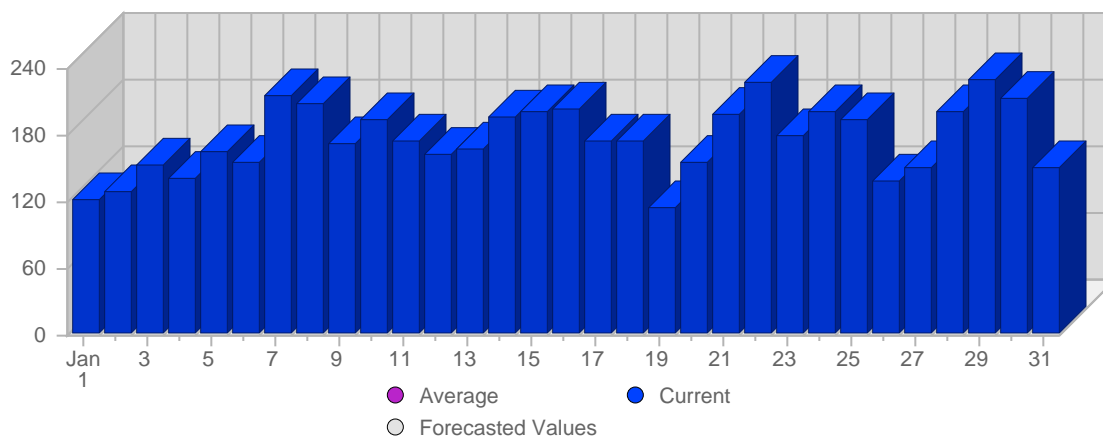

Report Description

Domain: counselling-care.it
 Report Description: Executive Summary Report for the month of January 2008
 Report Range: Month of January 2008
 Report Scope: Historical Data

Visits

Date	Total Visits	Average Visits Historically	Change	Percent of Total Visits
Tue Jan 1st, 2008	120	-	+120 ▲	2,22%
Wed Jan 2nd, 2008	127	-	+127 ▲	2,35%
Thu Jan 3rd, 2008	152	-	+152 ▲	2,81%
Fri Jan 4th, 2008	140	-	+140 ▲	2,59%
Sat Jan 5th, 2008	162	-	+162 ▲	2,00%
Sun Jan 6th, 2008	154	-	+46 ▲	2,85%
Mon Jan 7th, 2008	213	-	+92 ▲	3,94%
Tue Jan 8th, 2008	207	-	+87 ▲	3,83%
Wed Jan 9th, 2008	170	-	+43 ▲	3,14%

Continued on Page 2 ...

... continued from Page 1

Thu Jan 10th, 2008	192	-	+40 ▲	3,55%
Fri Jan 11th, 2008	172	-	+32 ▲	3,18%
Sat Jan 12th, 2008	161	-	-1 ▼	2,98%
Sun Jan 13th, 2008	165	-	+11 ▲	3,05%
Mon Jan 14th, 2008	194	-	-19 ▼	3,59%
Tue Jan 15th, 2008	200	-	-7 ▼	3,70%
Wed Jan 16th, 2008	201	-	+31 ▲	3,72%
Thu Jan 17th, 2008	172	-	-20 ▼	3,18%
Fri Jan 18th, 2008	173	-	+1 ▲	3,20%
Sat Jan 19th, 2008	113	-	-48 ▼	2,09%
Sun Jan 20th, 2008	153	-	-12 ▼	2,83%
Mon Jan 21st, 2008	198	-	+4 ▲	3,66%
Tue Jan 22nd, 2008	226	-	+26 ▲	4,18%
Wed Jan 23rd, 2008	177	-	-24 ▼	3,27%
Thu Jan 24th, 2008	199	-	+27 ▲	3,68%
Fri Jan 25th, 2008	191	-	+18 ▲	3,53%
Sat Jan 26th, 2008	138	-	+25 ▲	2,55%
Sun Jan 27th, 2008	150	-	-3 ▼	2,77%
Mon Jan 28th, 2008	200	-	+2 ▲	3,70%
Tue Jan 29th, 2008	228	-	+2 ▲	4,22%
Wed Jan 30th, 2008	210	-	+33 ▲	3,88%
Thu Jan 31st, 2008	150	-	-49 ▼	2,77%
	5,408	-	1,051	

Continent Breakdown

#		Continent	Total Visits	Average Visits Historically	Change	Percent of Visits
1.		Europe	2,031	-	+697 ▲	66,99%
2.		North America	964	-	+22 ▲	31,79%
3.		Asia	35	-	-12 ▼	1,15%
4.		Oceania	2	-	-6 ▼	0,07%
			3,032	-	700	