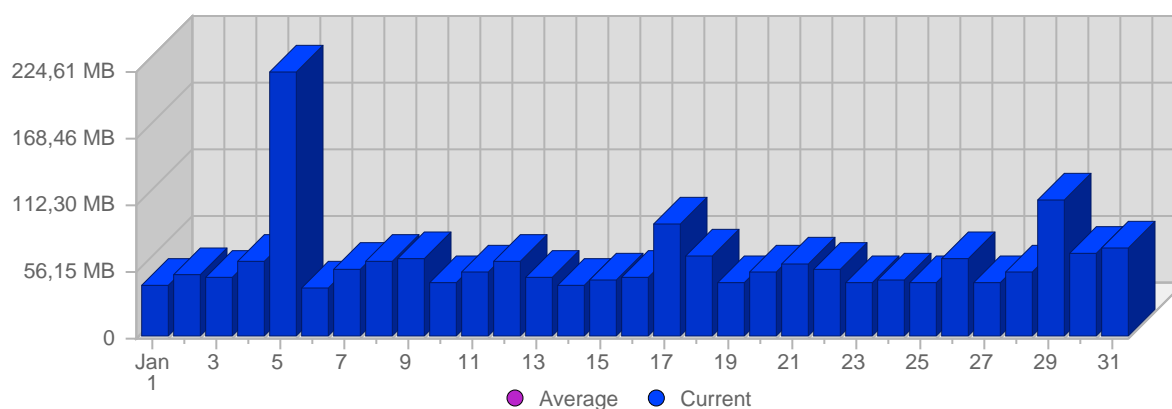

Bandwidth

Date	Total Bandwidth	Average Bandwidth Historically	Change	Percent of Total Bandwidth
Tue Jan 1st, 2008	43,43 MB	n/a	+43,43 MB ▲	2,21%
Wed Jan 2nd, 2008	52,79 MB	n/a	+52,79 MB ▲	2,68%
Thu Jan 3rd, 2008	50,60 MB	n/a	+50,60 MB ▲	2,57%
Fri Jan 4th, 2008	64,94 MB	n/a	+64,94 MB ▲	3,30%
Sat Jan 5th, 2008	224,34 MB	n/a	+224,34 MB ▲	11,39%
Sun Jan 6th, 2008	41,35 MB	n/a	+21,41 MB ▲	2,10%
Mon Jan 7th, 2008	57,35 MB	n/a	+44,89 MB ▲	2,91%
Tue Jan 8th, 2008	63,45 MB	n/a	+20,02 MB ▲	3,22%
Wed Jan 9th, 2008	66,43 MB	n/a	+13,64 MB ▲	3,37%
Thu Jan 10th, 2008	45,07 MB	n/a	-5,52 MB ▼	2,29%
Fri Jan 11th, 2008	54,28 MB	n/a	-10,65 MB ▼	2,76%
Sat Jan 12th, 2008	64,46 MB	n/a	-159,87 MB ▼	3,27%
Sun Jan 13th, 2008	50,86 MB	n/a	+9,51 MB ▲	2,58%
Mon Jan 14th, 2008	44,03 MB	n/a	-13,33 MB ▼	2,24%
Tue Jan 15th, 2008	47,95 MB	n/a	-15,50 MB ▼	2,43%
Wed Jan 16th, 2008	51,46 MB	n/a	-14,98 MB ▼	2,61%
Thu Jan 17th, 2008	94,82 MB	n/a	+49,75 MB ▲	4,81%
Fri Jan 18th, 2008	68,52 MB	n/a	+14,23 MB ▲	3,48%

Continued on Page 8 ...