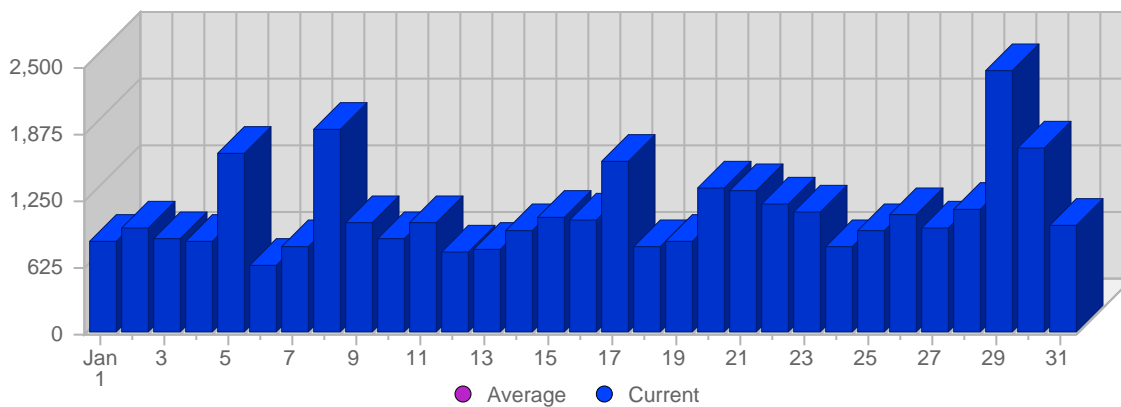

Hits

Date	Total Hits	Average Hits Historically	Change	Percent of Total Hits
Tue Jan 1st, 2008	866	-	+866 ▲	2,48%
Wed Jan 2nd, 2008	987	-	+987 ▲	2,83%
Thu Jan 3rd, 2008	892	-	+892 ▲	2,56%
Fri Jan 4th, 2008	874	-	+874 ▲	2,51%
Sat Jan 5th, 2008	1,683	-	+1,683 ▲	4,83%
Sun Jan 6th, 2008	642	-	+94 ▲	1,84%
Mon Jan 7th, 2008	801	-	+504 ▲	2,30%
Tue Jan 8th, 2008	1,907	-	+1,041 ▲	5,47%
Wed Jan 9th, 2008	1,046	-	+59 ▲	2,00%
Thu Jan 10th, 2008	890	-	-2 ▼	2,55%
Fri Jan 11th, 2008	1,028	-	+154 ▲	2,95%
Sat Jan 12th, 2008	766	-	-917 ▼	2,20%
Sun Jan 13th, 2008	777	-	+135 ▲	2,23%
Mon Jan 14th, 2008	966	-	+165 ▲	2,77%
Tue Jan 15th, 2008	1,094	-	-813 ▼	3,14%
Wed Jan 16th, 2008	1,060	-	+14 ▲	3,04%
Thu Jan 17th, 2008	1,615	-	+725 ▲	4,63%
Fri Jan 18th, 2008	808	-	-220 ▼	2,32%

Continued on Page 6 ...