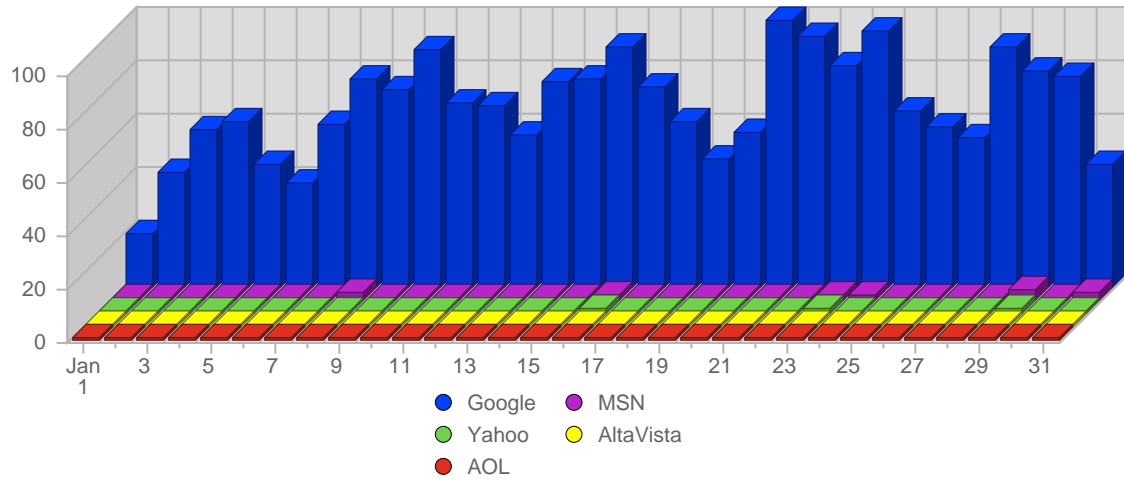

Browser Types

#	Icon	Browser Type	Total Visits	Average Visits Historically	Change	Percent of Visits
1.		Unknown	1,859	-	-173 ▼	34,38%
2.		MSIE 6.x	1,530	-	+367 ▲	28,29%
3.		Netscape 4.x	1,405	-	+575 ▲	25,98%
4.		Netscape 7.x	520	-	+253 ▲	9,62%
5.		Firefox 1.x	43	-	+19 ▲	0,80%
6.		MSIE 5.0x	15	-	+4 ▲	0,28%
7.		AOL 9.x	12	-	+12 ▲	0,22%
8.		MSIE 5.5	7	-	-2 ▼	0,13%
9.		Opera 3.x	5	-	0 ▬	0,09%
10.		Netscape 2.x	4	-	-4 ▼	0,07%
11.		Netscape 3.x	2	-	+1 ▲	0,04%
12.		Avant	1	-	-4 ▼	0,02%
13.		AOL 7.x	1	-	+1 ▲	0,02%
14.		Netscape 4.5	1	-	+1 ▲	0,02%

Continued on Page 12 ...

... continued from Page 11

15.		MSIE 4.x	1	-	0 ▬	0,02%
16.		Safari 1.x	1	-	0 ▬	0,02%
17.		Firefox 0.x	1	-	+1 ▲	0,02%
			5,408	-	1,051	

Browser Operating Systems

#	Icon	Operating System	Total Visits	Average Visits Historically	Change	Percent of Visits
1.		Windows XP	2,745	-	+910 ▲	50,76%
2.		Unknown	1,885	-	-161 ▼	34,86%
3.		Windows NT	239	-	+136 ▲	4,42%
4.		Windows 2000	229	-	+47 ▲	4,23%
5.		Windows 2003	153	-	+61 ▲	2,83%
6.		Macintosh	40	-	+22 ▲	0,74%
7.		Windows 98	37	-	+19 ▲	0,68%
8.		Macintosh OS X	30	-	+2 ▲	0,56%
9.		Linux	27	-	+11 ▲	0,50%
10.		Windows ME	18	-	+7 ▲	0,33%
11.		Macintosh PPC	2	-	-2 ▼	0,04%
12.		Sun OS	1	-	+1 ▲	0,02%
13.		Windows CE	1	-	-1 ▼	0,02%
14.		Windows 95	1	-	0 ▬	0,02%
			5,408	-	1,051	

Search Engines

#	Logo	Search Engine	Total Visits Referred	Average Visits Historically	Change	Percent of Visits
1.		Google	2,104	-	+811 ▲	97,72%
2.		MSN	22	-	+14 ▲	1,02%
3.		Yahoo	19	-	-14 ▼	0,88%
4.		AltaVista	4	-	0 ▬	0,19%
5.		AOL	3	-	+3 ▲	0,14%
6.		Lycos	1	-	+1 ▲	0,05%
			2,153	-	815	