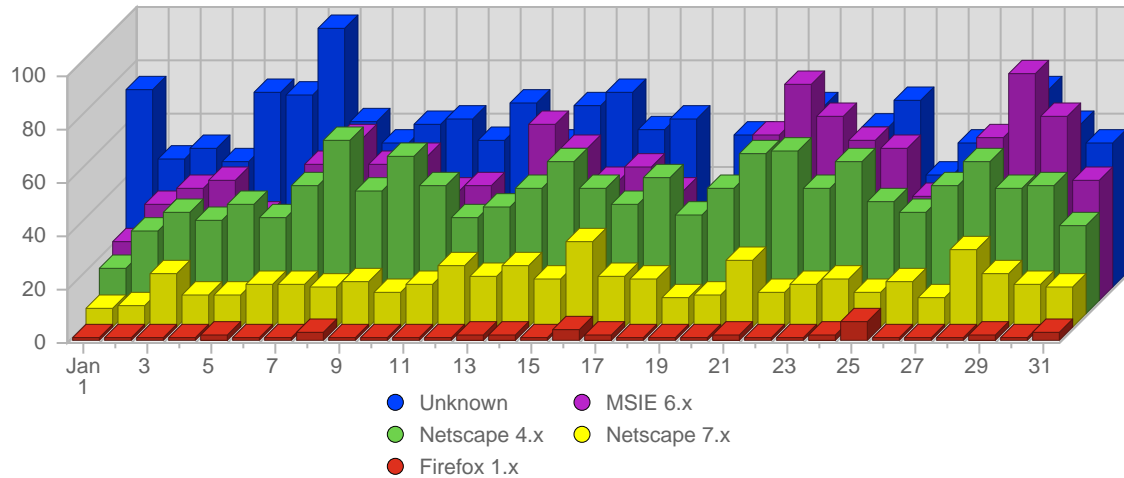

Browser Types

#	Icon	Browser Type	Total Visits	Average Visits Historically	Change	Percent of Visits
1.		Unknown	1,859	-	-173 ▼	34,38%
2.		MSIE 6.x	1,530	-	+367 ▲	28,29%
3.		Netscape 4.x	1,405	-	+575 ▲	25,98%
4.		Netscape 7.x	520	-	+253 ▲	9,62%
5.		Firefox 1.x	43	-	+19 ▲	0,80%
6.		MSIE 5.0x	15	-	+4 ▲	0,28%
7.		AOL 9.x	12	-	+12 ▲	0,22%
8.		MSIE 5.5	7	-	-2 ▼	0,13%
9.		Opera 3.x	5	-	0 ▬	0,09%
10.		Netscape 2.x	4	-	-4 ▼	0,07%
11.		Netscape 3.x	2	-	+1 ▲	0,04%
12.		Avant	1	-	-4 ▼	0,02%
13.		AOL 7.x	1	-	+1 ▲	0,02%
14.		Netscape 4.5	1	-	+1 ▲	0,02%

Continued on Page 12 ...