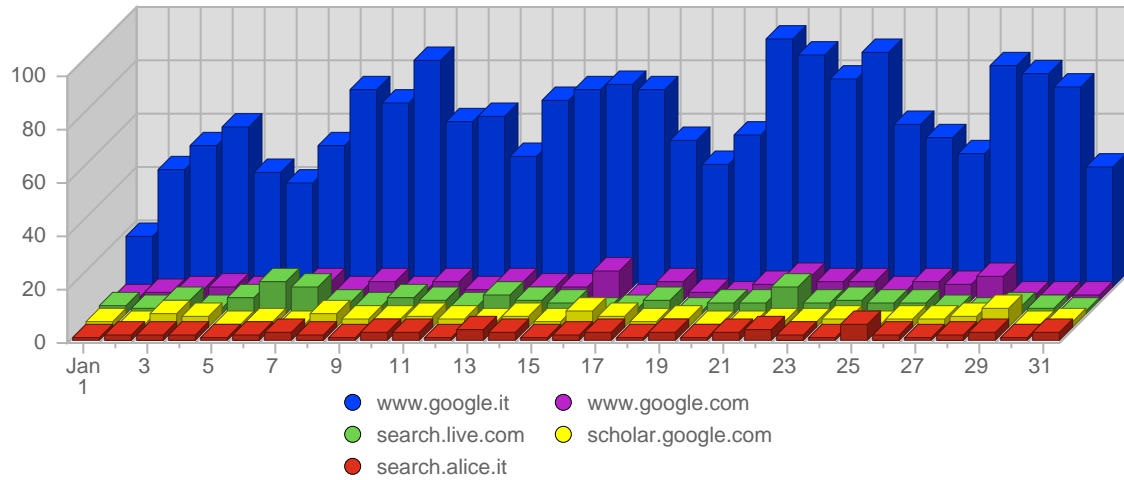

Referring Domains

#	Site Domain	Total Visits Referred	Average Visits Historically	Change	Percent of Visits
1.	www.google.it	1,962	-	+768 ▲	75,96%
2.	www.google.com	153	-	+53 ▲	5,92%
3.	search.live.com	129	-	+27 ▲	4,99%
4.	scholar.google.com	85	-	+33 ▲	3,29%
5.	search.alice.it	68	-	+9 ▲	2,63%
6.	search.msn.it	21	-	+15 ▲	0,81%
7.	scholar.google.it	20	-	+5 ▲	0,77%
8.	it.search.yahoo.com	17	-	-13 ▼	0,66%
9.	www.vaivale.com	8	-	+2 ▲	0,31%
10.	209.85.135.104	7	-	+7 ▲	0,27%
11.	209.85.129.104	7	-	+3 ▲	0,27%
12.	www.google.ch	7	-	-2 ▼	0,27%
13.	digilander.libero.it	7	-	+3 ▲	0,27%
14.	images.google.it	6	-	+3 ▲	0,23%
15.	arianna.libero.it	6	-	+3 ▲	0,23%
16.	www.google.es	4	-	+1 ▲	0,16%
17.	it.altavista.com	4	-	+3 ▲	0,16%
18.	www.municipio.re.it	4	-	+4 ▲	0,16%
19.	blog.aruba.it	4	-	+4 ▲	0,16%
20.	www.soccorritori.it	4	-	+4 ▲	0,16%
21.	search.sweetim.com	4	-	+3 ▲	0,16%
22.	ww.google.it	3	-	0 ▬	0,12%
23.	www.google.ro	3	-	+2 ▲	0,12%
24.	www.fastweb.it	3	-	+1 ▲	0,12%
25.	www.counselingitalia.com	3	-	+2 ▲	0,12%
		2,583	-	932