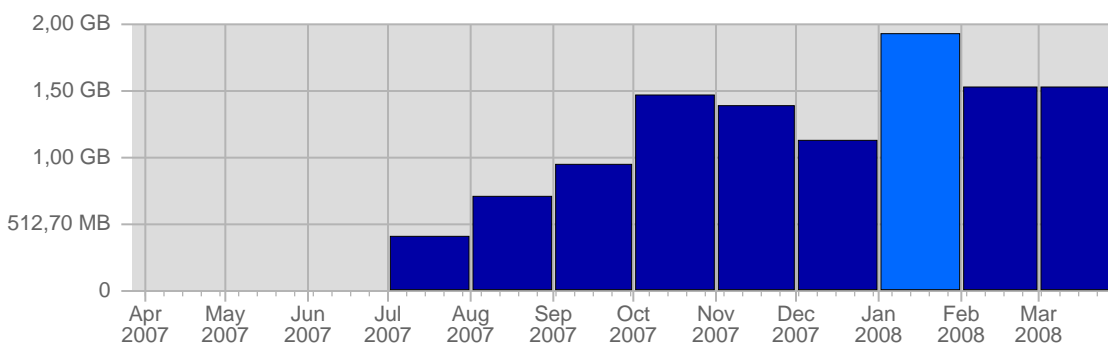

Bandwidth

Date	Total Bandwidth	Average Bandwidth Historically	Change	Percent of Total Bandwidth
Tue Jan 1st, 2008	43,43 MB	n/a	+43,43 MB ▲	2,21%
Wed Jan 2nd, 2008	52,79 MB	n/a	+52,79 MB ▲	2,68%
Thu Jan 3rd, 2008	50,60 MB	n/a	+50,60 MB ▲	2,57%
Fri Jan 4th, 2008	64,94 MB	n/a	+64,94 MB ▲	3,30%
Sat Jan 5th, 2008	224,34 MB	n/a	+224,34 MB ▲	11,39%
Sun Jan 6th, 2008	41,35 MB	n/a	+21,41 MB ▲	2,10%
Mon Jan 7th, 2008	57,35 MB	n/a	+44,89 MB ▲	2,91%
Tue Jan 8th, 2008	63,45 MB	n/a	+20,02 MB ▲	3,22%
Wed Jan 9th, 2008	66,43 MB	n/a	+13,64 MB ▲	3,37%
Thu Jan 10th, 2008	45,07 MB	n/a	-5,52 MB ▼	2,29%
Fri Jan 11th, 2008	54,28 MB	n/a	-10,65 MB ▼	2,76%
Sat Jan 12th, 2008	64,46 MB	n/a	-159,87 MB ▼	3,27%
Sun Jan 13th, 2008	50,86 MB	n/a	+9,51 MB ▲	2,58%
Mon Jan 14th, 2008	44,03 MB	n/a	-13,33 MB ▼	2,24%
Tue Jan 15th, 2008	47,95 MB	n/a	-15,50 MB ▼	2,43%
Wed Jan 16th, 2008	51,46 MB	n/a	-14,98 MB ▼	2,61%
Thu Jan 17th, 2008	94,82 MB	n/a	+49,75 MB ▲	4,81%
Fri Jan 18th, 2008	68,52 MB	n/a	+14,23 MB ▲	3,48%

Continued on Page 8 ...