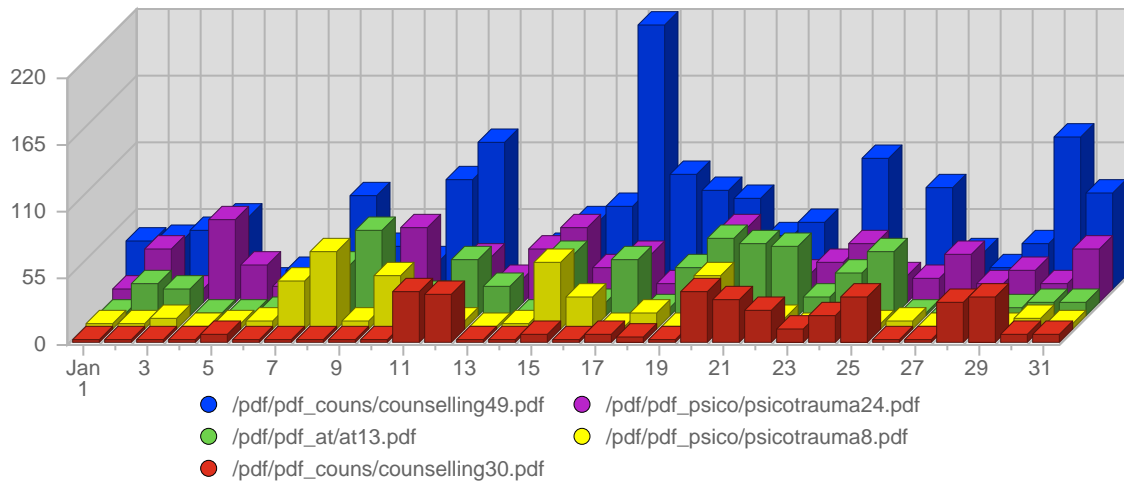

Media & Downloads

#	File	Total Downloads	Average Downloads Historically	Change	Percent of Downloads
1.	/pdf/pdf_couns/counselling49.pdf	1,792	-	+1,692 ▲	12,98%
2.	/pdf/pdf_psico/psicotrauma24.pdf	908	-	+435 ▲	6,58%
3.	/pdf/pdf_at/at13.pdf	769	-	+20 ▲	5,57%
4.	/pdf/pdf_psico/psicotrauma8.pdf	406	-	+242 ▲	2,94%
5.	/pdf/pdf_couns/counselling30.pdf	373	-	-65 ▼	2,70%
6.	/pdf/pdf_psico/psicotrauma104.pdf	335	-	+45 ▲	2,43%
7.	/pdf/pdf_formaz/counselling_uniinf_2006.pdf	317	-	+191 ▲	2,30%
8.	/pdf/pdf_formaz/esperienze_cri_2005.pdf	284	-	+229 ▲	2,06%
9.	/pdf/pdf_formaz/counselling_pacs_2005.pdf	262	-	+100 ▲	1,90%
10.	/pdf/pdf_couns/counselling12.pdf	241	-	+140 ▲	1,75%
11.	/pdf/pdf_psico/psicotrauma48.pdf	213	-	+72 ▲	1,54%
12.	/pdf/pdf_couns/counselling24.pdf	202	-	+175 ▲	1,46%
13.	/pdf/pdf_psico/psicotrauma73.pdf	182	-	+67 ▲	1,32%
14.	/pdf/pdf_formaz/counselling_correggio.pdf	168	-	+69 ▲	1,22%
15.	/pdf/pdf_ps/il+primo+soccorso.pdf	158	-	+35 ▲	1,14%
16.	/pdf/pdf_formaz/counselling_cri_2004.pdf	146	-	-24 ▼	1,06%
17.	/pdf/pdf_couns/counselling41.pdf	145	-	+105 ▲	1,05%
18.	/pdf/pdf_formaz/counselling_cri_2005.pdf	142	-	+106 ▲	1,03%
19.	/pdf/pdf_formaz/relazionedeu2005.pdf	134	-	+79 ▲	0,97%
20.	/pdf/pdf_at/at7.pdf	132	-	+59 ▲	0,96%
21.	/pdf/pdf_at/at9.pdf	128	-	+56 ▲	0,93%
22.	/pdf/pdf_at/at1.pdf	122	-	+70 ▲	0,88%
23.	/pdf/pdf_couns/counselling23.pdf	112	-	+16 ▲	0,81%
24.	/pdf/pdf_psico/psicotrauma86.pdf	106	-	+27 ▲	0,77%
25.	/pdf/pdf_at/at8.pdf	103	-	+44 ▲	0,75%
		13,808	-	6,275