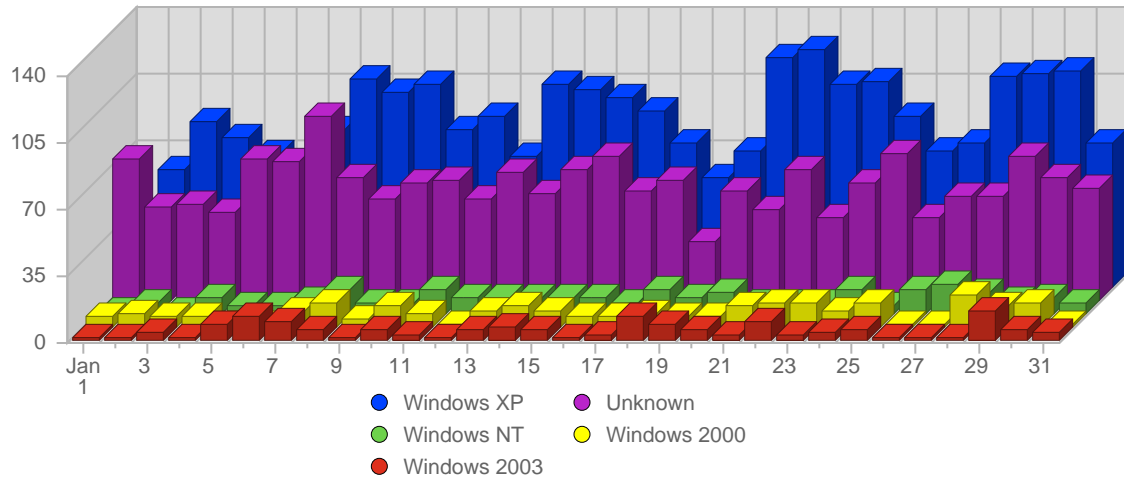

Browser Types

#	Icon	Browser Type	Total Visits	Average Visits Historically	Change	Percent of Visits
1.		Unknown	1,859	-	-173 ▼	34,38%
2.		MSIE 6.x	1,530	-	+367 ▲	28,29%
3.		Netscape 4.x	1,405	-	+575 ▲	25,98%
4.		Netscape 7.x	520	-	+253 ▲	9,62%
5.		Firefox 1.x	43	-	+19 ▲	0,80%
6.		MSIE 5.0x	15	-	+4 ▲	0,28%
7.		AOL 9.x	12	-	+12 ▲	0,22%
8.		MSIE 5.5	7	-	-2 ▼	0,13%
9.		Opera 3.x	5	-	0 ▬	0,09%
10.		Netscape 2.x	4	-	-4 ▼	0,07%
11.		Netscape 3.x	2	-	+1 ▲	0,04%
12.		Avant	1	-	-4 ▼	0,02%
13.		AOL 7.x	1	-	+1 ▲	0,02%
14.		Netscape 4.5	1	-	+1 ▲	0,02%

Continued on Page 12 ...

... continued from Page 11

15.		MSIE 4.x	1	-	0 ▬	0,02%
16.		Safari 1.x	1	-	0 ▬	0,02%
17.		Firefox 0.x	1	-	+1 ▲	0,02%
			5,408	-	1,051	

Browser Operating Systems

#	Icon	Operating System	Total Visits	Average Visits Historically	Change	Percent of Visits
1.		Windows XP	2,745	-	+910 ▲	50,76%
2.		Unknown	1,885	-	-161 ▼	34,86%
3.		Windows NT	239	-	+136 ▲	4,42%
4.		Windows 2000	229	-	+47 ▲	4,23%
5.		Windows 2003	153	-	+61 ▲	2,83%
6.		Macintosh	40	-	+22 ▲	0,74%
7.		Windows 98	37	-	+19 ▲	0,68%
8.		Macintosh OS X	30	-	+2 ▲	0,56%
9.		Linux	27	-	+11 ▲	0,50%
10.		Windows ME	18	-	+7 ▲	0,33%
11.		Macintosh PPC	2	-	-2 ▼	0,04%
12.		Sun OS	1	-	+1 ▲	0,02%
13.		Windows CE	1	-	-1 ▼	0,02%
14.		Windows 95	1	-	0 ▬	0,02%
			5,408	-	1,051	