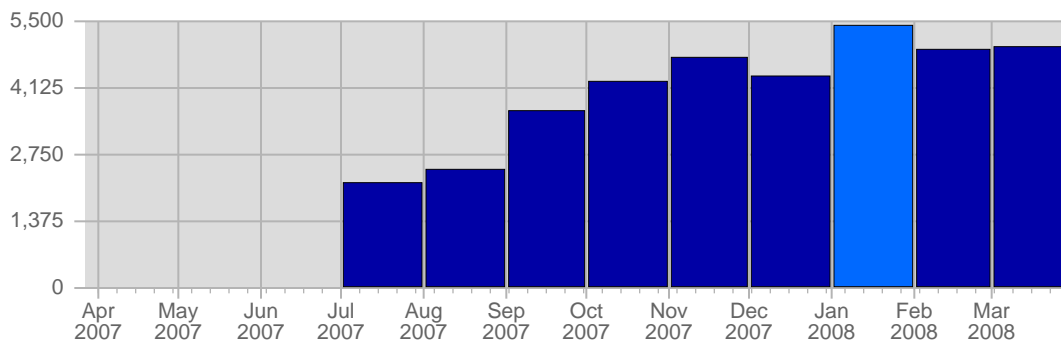

Report Description

Domain: counselling-care.it
 Report Description: Executive Summary Report for the month of January 2008
 Report Range: Month of January 2008
 Report Scope: Historical Data

Visits

Date	Total Visits	Average Visits Historically	Change	Percent of Total Visits
Tue Jan 1st, 2008	120	-	+120 ▲	2,22%
Wed Jan 2nd, 2008	127	-	+127 ▲	2,35%
Thu Jan 3rd, 2008	152	-	+152 ▲	2,81%
Fri Jan 4th, 2008	140	-	+140 ▲	2,59%
Sat Jan 5th, 2008	162	-	+162 ▲	2,00%
Sun Jan 6th, 2008	154	-	+46 ▲	2,85%
Mon Jan 7th, 2008	213	-	+92 ▲	3,94%
Tue Jan 8th, 2008	207	-	+87 ▲	3,83%
Wed Jan 9th, 2008	170	-	+43 ▲	3,14%

Continued on Page 2 ...

... continued from Page 1

Thu Jan 10th, 2008	192	-	+40 ▲	3,55%
Fri Jan 11th, 2008	172	-	+32 ▲	3,18%
Sat Jan 12th, 2008	161	-	-1 ▼	2,98%
Sun Jan 13th, 2008	165	-	+11 ▲	3,05%
Mon Jan 14th, 2008	194	-	-19 ▼	3,59%
Tue Jan 15th, 2008	200	-	-7 ▼	3,70%
Wed Jan 16th, 2008	201	-	+31 ▲	3,72%
Thu Jan 17th, 2008	172	-	-20 ▼	3,18%
Fri Jan 18th, 2008	173	-	+1 ▲	3,20%
Sat Jan 19th, 2008	113	-	-48 ▼	2,09%
Sun Jan 20th, 2008	153	-	-12 ▼	2,83%
Mon Jan 21st, 2008	198	-	+4 ▲	3,66%
Tue Jan 22nd, 2008	226	-	+26 ▲	4,18%
Wed Jan 23rd, 2008	177	-	-24 ▼	3,27%
Thu Jan 24th, 2008	199	-	+27 ▲	3,68%
Fri Jan 25th, 2008	191	-	+18 ▲	3,53%
Sat Jan 26th, 2008	138	-	+25 ▲	2,55%
Sun Jan 27th, 2008	150	-	-3 ▼	2,77%
Mon Jan 28th, 2008	200	-	+2 ▲	3,70%
Tue Jan 29th, 2008	228	-	+2 ▲	4,22%
Wed Jan 30th, 2008	210	-	+33 ▲	3,88%
Thu Jan 31st, 2008	150	-	-49 ▼	2,77%
	5,408	-	1,051	