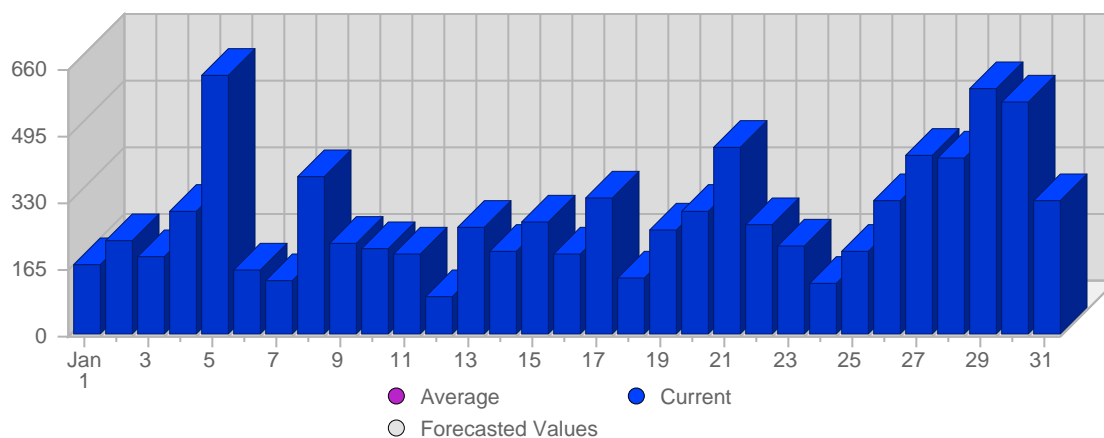

Page Views

Date	Total Page Views	Average Page Views Historically	Change	Percent of Total Page Views
Tue Jan 1st, 2008	170	-	+170 ▲	1,91%
Wed Jan 2nd, 2008	229	-	+229 ▲	2,57%
Thu Jan 3rd, 2008	189	-	+189 ▲	2,12%
Fri Jan 4th, 2008	306	-	+306 ▲	3,43%
Sat Jan 5th, 2008	640	-	+640 ▲	7,18%
Sun Jan 6th, 2008	156	-	-39 ▼	1,75%
Mon Jan 7th, 2008	134	-	+66 ▲	1,50%
Tue Jan 8th, 2008	389	-	+219 ▲	4,37%
Wed Jan 9th, 2008	222	-	-7 ▼	2,49%
Thu Jan 10th, 2008	214	-	+25 ▲	2,40%
Fri Jan 11th, 2008	196	-	-110 ▼	2,20%
Sat Jan 12th, 2008	94	-	-546 ▼	1,06%
Sun Jan 13th, 2008	266	-	+110 ▲	2,99%
Mon Jan 14th, 2008	202	-	+68 ▲	2,27%
Tue Jan 15th, 2008	274	-	-115 ▼	3,08%
Wed Jan 16th, 2008	197	-	-25 ▼	2,21%
Thu Jan 17th, 2008	335	-	+121 ▲	3,76%
Fri Jan 18th, 2008	136	-	-60 ▼	1,53%

Continued on Page 4 ...