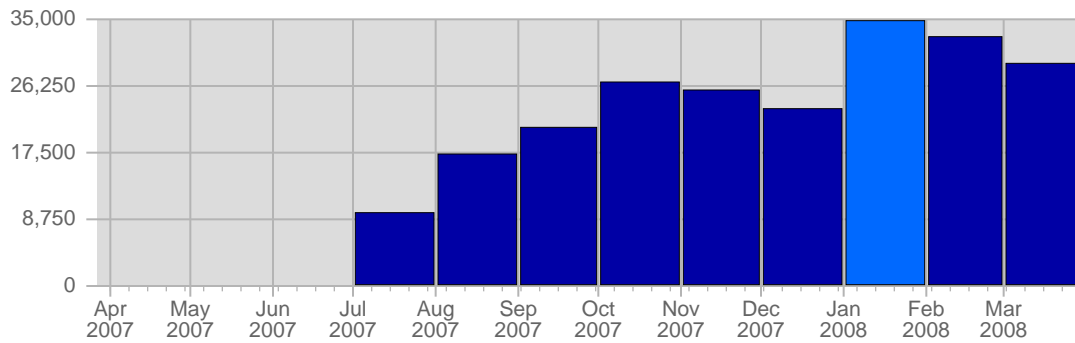

Hits

Date	Total Hits	Average Hits Historically	Change	Percent of Total Hits
Tue Jan 1st, 2008	866	-	+866 ▲	2,48%
Wed Jan 2nd, 2008	987	-	+987 ▲	2,83%
Thu Jan 3rd, 2008	892	-	+892 ▲	2,56%
Fri Jan 4th, 2008	874	-	+874 ▲	2,51%
Sat Jan 5th, 2008	1,683	-	+1,683 ▲	4,83%
Sun Jan 6th, 2008	642	-	+94 ▲	1,84%
Mon Jan 7th, 2008	801	-	+504 ▲	2,30%
Tue Jan 8th, 2008	1,907	-	+1,041 ▲	5,47%
Wed Jan 9th, 2008	1,046	-	+59 ▲	2,00%
Thu Jan 10th, 2008	890	-	-2 ▼	2,55%
Fri Jan 11th, 2008	1,028	-	+154 ▲	2,95%
Sat Jan 12th, 2008	766	-	-917 ▼	2,20%
Sun Jan 13th, 2008	777	-	+135 ▲	2,23%
Mon Jan 14th, 2008	966	-	+165 ▲	2,77%
Tue Jan 15th, 2008	1,094	-	-813 ▼	3,14%
Wed Jan 16th, 2008	1,060	-	+14 ▲	3,04%
Thu Jan 17th, 2008	1,615	-	+725 ▲	4,63%
Fri Jan 18th, 2008	808	-	-220 ▼	2,32%

Continued on Page 6 ...