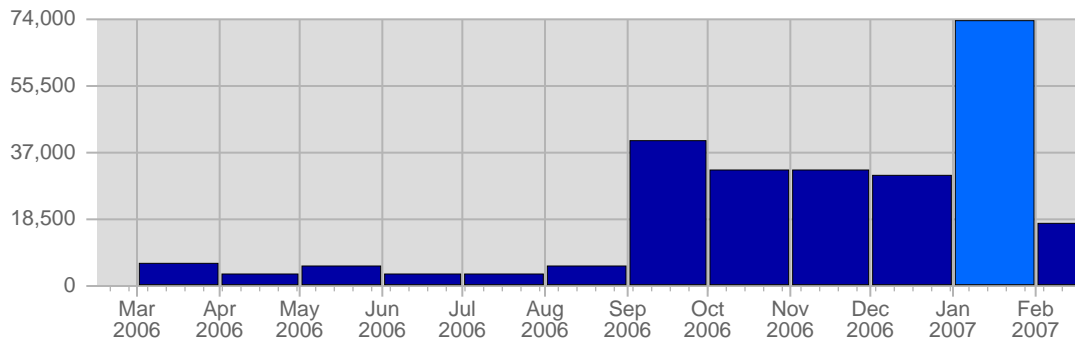

Hits

Date	Total Hits	Average Hits Historically	Change	Percent of Total Hits
Mon Jan 1st, 2007	1,039	657,40	+1,039 ▲	1,42%
Tue Jan 2nd, 2007	1,452	1,083,75	+1,452 ▲	1,98%
Wed Jan 3rd, 2007	786	596,79	+786 ▲	1,07%
Thu Jan 4th, 2007	1,345	482,87	+1,345 ▲	1,83%
Fri Jan 5th, 2007	739	411,60	+739 ▲	1,01%
Sat Jan 6th, 2007	668	464,65	+668 ▲	0,91%
Sun Jan 7th, 2007	699	397,91	+178 ▲	0,95%
Mon Jan 8th, 2007	2,333	657,40	+1,294 ▲	3,18%
Tue Jan 9th, 2007	37,512	1,083,75	+36,060 ▲	51,10%
Wed Jan 10th, 2007	8,680	596,79	+7,894 ▲	11,82%
Thu Jan 11th, 2007	1,349	482,87	+4 ▲	1,84%
Fri Jan 12th, 2007	964	411,60	+225 ▲	1,31%
Sat Jan 13th, 2007	703	464,65	+35 ▲	0,96%
Sun Jan 14th, 2007	1,170	397,91	+471 ▲	1,59%
Mon Jan 15th, 2007	980	657,40	-1,353 ▼	1,34%
Tue Jan 16th, 2007	785	1,083,75	-36,727 ▼	1,07%
Wed Jan 17th, 2007	844	596,79	-7,836 ▼	1,15%
Thu Jan 18th, 2007	998	482,87	-351 ▼	1,36%

Continued on Page 6 ...