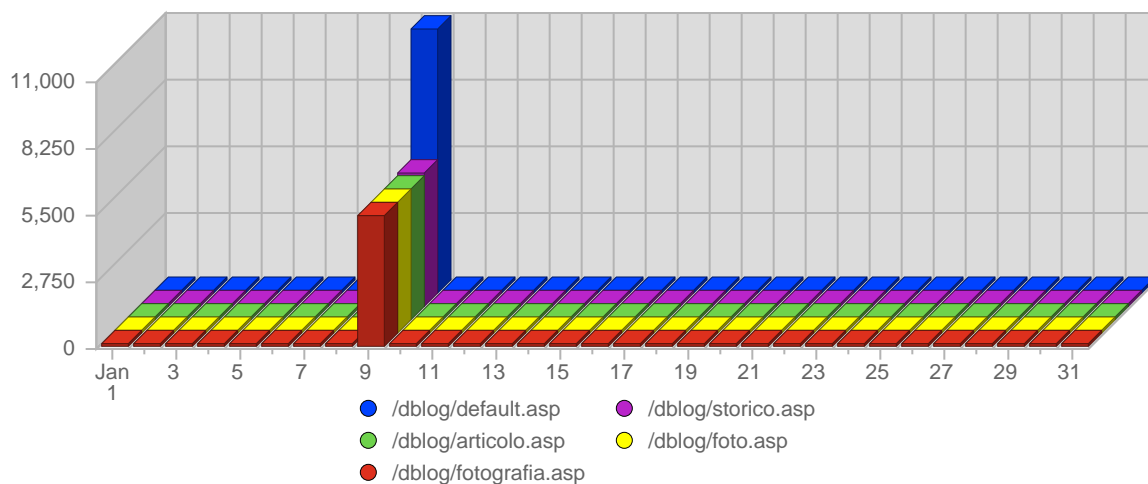

Pages

#	Title & Page	Total Page Views	Average Page Views Historically	Change	Percent of Page Views
1.	/dblog/default.asp	11,065	2,399,20	+10,606 ▲	21,58%
2.	/dblog/storico.asp	6,310	1,673,80	+5,439 ▲	12,31%
3.	/dblog/articolo.asp	5,899	1,441,60	+5,382 ▲	11,51%
4.	/dblog/foto.asp	5,694	1,267,20	+5,421 ▲	11,11%
5.	/dblog/fotografia.asp	5,677	1,255,80	+5,422 ▲	11,07%
6.	/dblog/pubblicazioni.asp	5,632	1,209,40	+5,442 ▲	10,99%
7.	/dblog/autori.asp	5,631	1,254,40	+5,350 ▲	10,98%
8.	/default.htm	545	246,57	+236 ▲	1,06%
9.	/dblog/risultati.asp	384	128,33	+383 ▲	0,75%
10.	/center_default.htm	367	-	+367 ▲	0,72%
11.	/top_default.htm	356	-	+356 ▲	0,69%
12.	/dblog/feedatom.asp	297	95,00	+192 ▲	0,58%
13.	/ticker1.swf	252	135,55	+96 ▲	0,49%
14.	/dblog/classifica.asp	193	108,20	+21 ▲	0,38%
15.	/dblog/resize.aspx	183	91,50	+183 ▲	0,36%
16.	/pragmatica.htm	179	39,36	+65 ▲	0,35%
17.	/docum_counselling.htm	160	40,57	+79 ▲	0,31%
18.	/counselling.htm	159	74,64	+45 ▲	0,31%
19.	/center_counselling.htm	142	-	+142 ▲	0,28%
20.	/psicotraumatologia.htm	140	71,50	+57 ▲	0,27%
21.	/dblog/stampa.asp	130	125,40	-5 ▼	0,25%
22.	/chisono.htm	129	68,93	+16 ▲	0,25%
23.	/top_counselling.htm	125	-	+125 ▲	0,24%
24.	/center_psicotraumatologia.htm	125	-	+125 ▲	0,24%
25.	/dblog/linklog.asp	121	91,80	-30 ▼	0,24%
		51,266	5,224	44,987