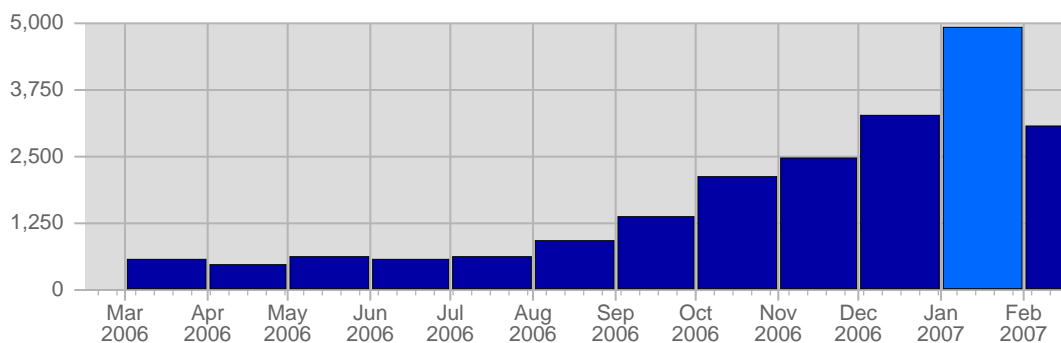

## Visits

Date	Total Visits	Average Visits Historically	Change	Percent of Total Visits
Mon Jan 1st, 2007	139	51,43	+139 ▲	2,83%
Tue Jan 2nd, 2007	213	52,70	+213 ▲	4,34%
Wed Jan 3rd, 2007	131	49,87	+131 ▲	2,67%
Thu Jan 4th, 2007	127	50,57	+127 ▲	2,59%
Fri Jan 5th, 2007	95	50,25	+95 ▲	1,93%
Sat Jan 6th, 2007	89	44,83	+89 ▲	1,81%
Sun Jan 7th, 2007	124	44,05	-20 ▼	2,52%
Mon Jan 8th, 2007	137	51,43	-2 ▼	2,79%
Tue Jan 9th, 2007	137	52,70	-76 ▼	2,79%

## Page Views

Date	Total Page Views	Average Page Views Historically	Change	Percent of Total Page Views
Mon Jan 1st, 2007	161	122,24	+161 ▲	0,31%
Tue Jan 2nd, 2007	205	670,25	+205 ▲	0,40%
Wed Jan 3rd, 2007	115	211,41	+115 ▲	0,22%
Thu Jan 4th, 2007	171	91,44	+171 ▲	0,33%
Fri Jan 5th, 2007	116	84,32	+116 ▲	0,23%
Sat Jan 6th, 2007	78	86,19	+78 ▲	0,15%
Sun Jan 7th, 2007	151	99,19	-32 ▼	0,30%
Mon Jan 8th, 2007	448	122,24	+287 ▲	0,87%
Tue Jan 9th, 2007	36,109	670,25	+35,904 ▲	70,44%
Wed Jan 10th, 2007	8,184	211,41	+8,069 ▲	15,96%
Thu Jan 11th, 2007	446	91,44	+275 ▲	0,87%
Fri Jan 12th, 2007	231	84,32	+115 ▲	0,45%
Sat Jan 13th, 2007	333	86,19	+255 ▲	0,65%
Sun Jan 14th, 2007	411	99,19	+260 ▲	0,80%
Mon Jan 15th, 2007	244	122,24	-204 ▼	0,48%
Tue Jan 16th, 2007	196	670,25	-35,913 ▼	0,38%
Wed Jan 17th, 2007	284	211,41	-7,900 ▼	0,55%
Thu Jan 18th, 2007	339	91,44	-107 ▼	0,66%