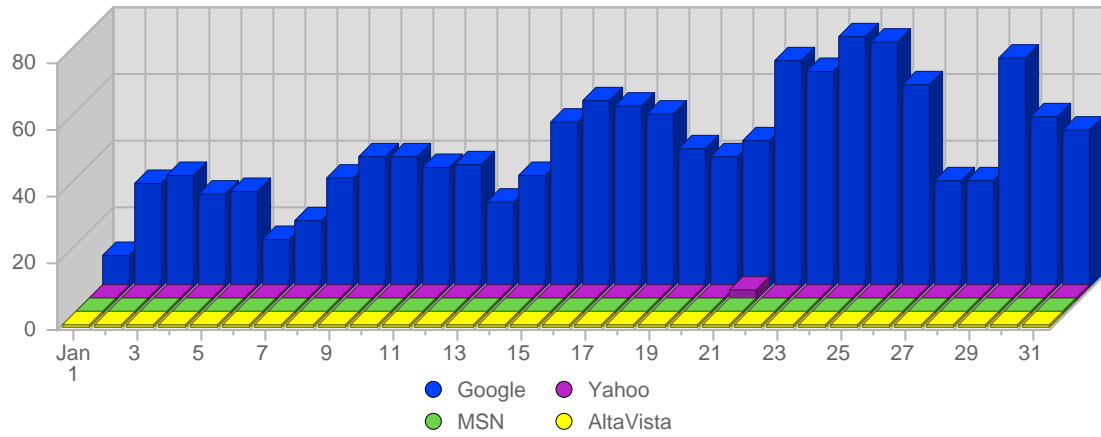

Search Engines

#	Logo	Search Engine	Total Visits Referred	Average Visits Historically	Change	Percent of Visits
1.		Google	1,321	266,50	+415 ▲	98,95%
2.		Yahoo	8	6,77	+4 ▲	0,60%
3.		MSN	5	10,77	-3 ▼	0,38%
4.		AltaVista	1	2,08	+1 ▲	0,08%
			1,335	285	417