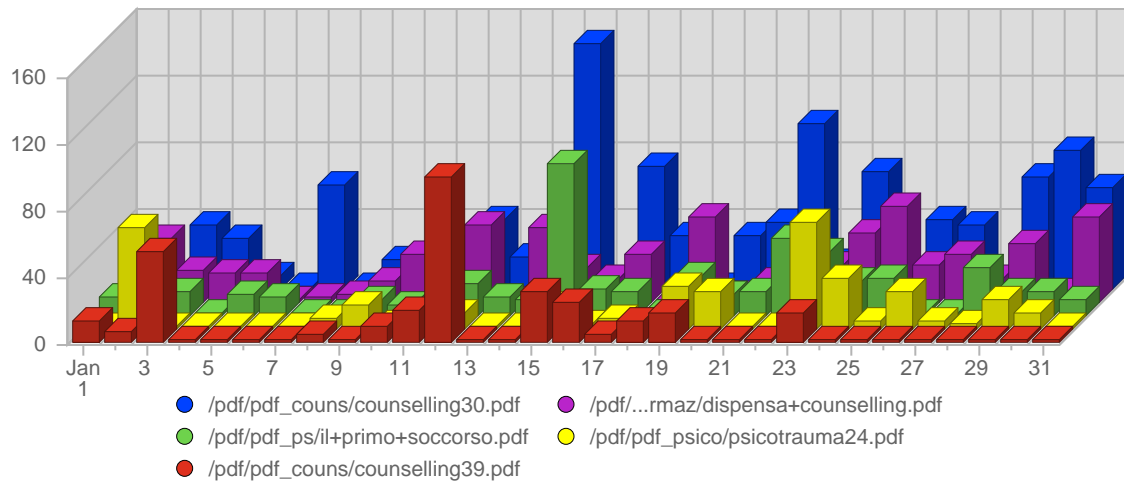

Media & Downloads

#	File	Total Downloads	Average Downloads Historically	Change	Percent of Downloads
1.	/pdf/pdf_couns/counselling30.pdf	1,081	221,64	+329 ▲	11,37%
2.	/pdf/pdf_formaz/dispensa+counselling.pdf	709	231,29	+173 ▲	7,46%
3.	/pdf/pdf_ps/il+primo+soccorso.pdf	515	139,14	+191 ▲	5,42%
4.	/pdf/pdf_psico/psicotrauma24.pdf	332	71,86	+217 ▲	3,49%
5.	/pdf/pdf_couns/counselling39.pdf	317	184,75	+140 ▲	3,34%
6.	/pdf/portfolio.pdf	269	85,50	+43 ▲	2,83%
7.	/pdf/pdf_formaz/counselling_pacs_2005.pdf	258	53,71	+161 ▲	2,71%
8.	/pdf/pdf_couns/counselling40.pdf	247	90,00	+187 ▲	2,60%
9.	/pdf/pdf_formaz/esperienze_cri_2005.pdf	219	36,64	+210 ▲	2,30%
10.	/pdf/pdf_psico/psicotrauma58.pdf	191	101,83	+183 ▲	2,01%
11.	/pdf/pdf_formaz/psicotrauma_pacs_2005.pdf	158	28,14	+113 ▲	1,66%
12.	/pdf/pdf_psico/psicotrauma57.pdf	143	82,39	+20 ▲	1,50%
13.	/pdf/pdf_formaz/counselling_correggio.pdf	134	54,00	-98 ▼	1,41%
14.	/pdf/pdf_formaz/psicotrauma_correggio.pdf	129	55,64	+116 ▲	1,36%
15.	/pdf/pdf_couns/counselling24.pdf	123	27,69	+59 ▲	1,29%
16.	/pdf/pdf_formaz/pragmatica.pdf	110	-	+110 ▲	1,16%
17.	/pdf/pdf_formaz/psicotrauma_deu_2006.pdf	98	34,67	+92 ▲	1,03%
18.	/pdf/pdf_psico/psicotrauma94.pdf	94	111,33	-146 ▼	0,99%
19.	/pdf/pdf_formaz/psicotrauma_deu_2005.pdf	92	22,36	+56 ▲	0,97%
20.	/pdf/curriculum.pdf	92	40,07	-11 ▼	0,97%
21.	/pdf/pdf_psico/psicotrauma48.pdf	91	25,39	+30 ▲	0,96%
22.	/pdf/...maz/dispensa_psicotraumatologia.pdf	88	35,36	+36 ▲	0,93%
23.	/pdf/pdf_ps/pbls_laici.pdf	81	47,36	-23 ▼	0,85%
24.	/pdf/pdf_couns/counselling36.pdf	80	20,54	+55 ▲	0,84%
25.	/pdf/pdf_psico/psicotrauma8.pdf	79	21,15	+16 ▲	0,83%
		9,505	2,778	3,256