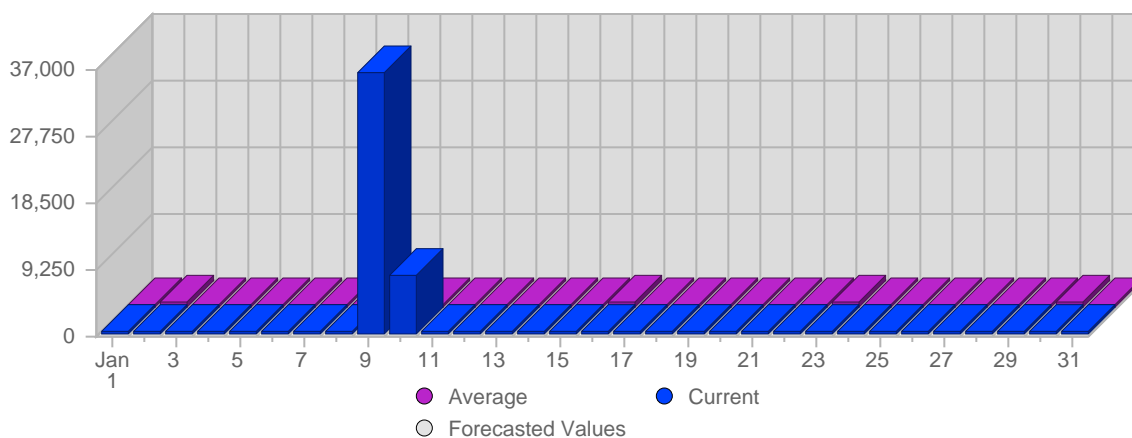

Page Views

Date	Total Page Views	Average Page Views Historically	Change	Percent of Total Page Views
Mon Jan 1st, 2007	161	122,24	+161 ▲	0,31%
Tue Jan 2nd, 2007	205	670,25	+205 ▲	0,40%
Wed Jan 3rd, 2007	115	211,41	+115 ▲	0,22%
Thu Jan 4th, 2007	171	91,44	+171 ▲	0,33%
Fri Jan 5th, 2007	116	84,32	+116 ▲	0,23%
Sat Jan 6th, 2007	78	86,19	+78 ▲	0,15%
Sun Jan 7th, 2007	151	99,19	-32 ▼	0,30%
Mon Jan 8th, 2007	448	122,24	+287 ▲	0,87%
Tue Jan 9th, 2007	36,109	670,25	+35,904 ▲	70,44%
Wed Jan 10th, 2007	8,184	211,41	+8,069 ▲	15,96%
Thu Jan 11th, 2007	446	91,44	+275 ▲	0,87%
Fri Jan 12th, 2007	231	84,32	+115 ▲	0,45%
Sat Jan 13th, 2007	333	86,19	+255 ▲	0,65%
Sun Jan 14th, 2007	411	99,19	+260 ▲	0,80%
Mon Jan 15th, 2007	244	122,24	-204 ▼	0,48%
Tue Jan 16th, 2007	196	670,25	-35,913 ▼	0,38%
Wed Jan 17th, 2007	284	211,41	-7,900 ▼	0,55%
Thu Jan 18th, 2007	339	91,44	-107 ▼	0,66%

Continued on Page 4 ...