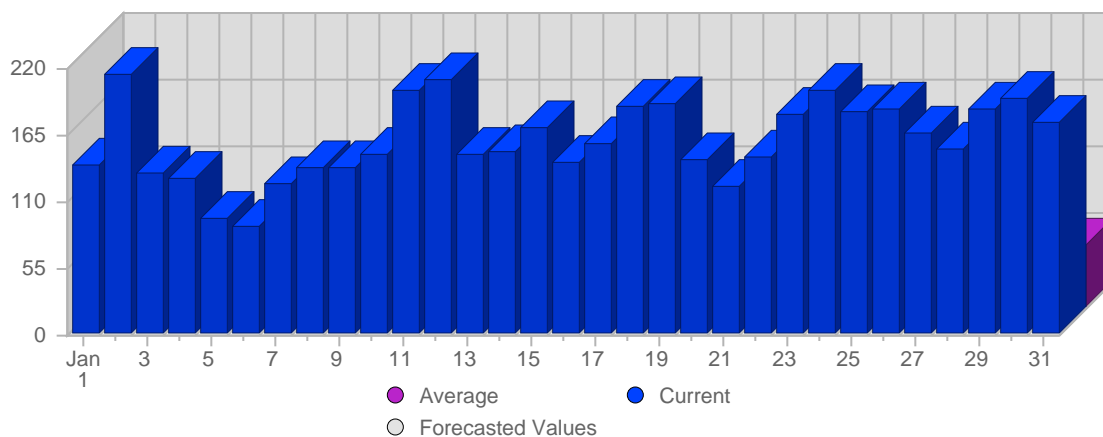

## Visits

Date	Total Visits	Average Visits Historically	Change	Percent of Total Visits
Mon Jan 1st, 2007	139	51,43	+139 ▲	2,83%
Tue Jan 2nd, 2007	213	52,70	+213 ▲	4,34%
Wed Jan 3rd, 2007	131	49,87	+131 ▲	2,67%
Thu Jan 4th, 2007	127	50,57	+127 ▲	2,59%
Fri Jan 5th, 2007	95	50,25	+95 ▲	1,93%
Sat Jan 6th, 2007	89	44,83	+89 ▲	1,81%
Sun Jan 7th, 2007	124	44,05	-20 ▼	2,52%
Mon Jan 8th, 2007	137	51,43	-2 ▼	2,79%
Tue Jan 9th, 2007	137	52,70	-76 ▼	2,79%

## Page Views

Date	Total Page Views	Average Page Views Historically	Change	Percent of Total Page Views
Mon Jan 1st, 2007	161	122,24	+161 ▲	0,31%
Tue Jan 2nd, 2007	205	670,25	+205 ▲	0,40%
Wed Jan 3rd, 2007	115	211,41	+115 ▲	0,22%
Thu Jan 4th, 2007	171	91,44	+171 ▲	0,33%
Fri Jan 5th, 2007	116	84,32	+116 ▲	0,23%
Sat Jan 6th, 2007	78	86,19	+78 ▲	0,15%
Sun Jan 7th, 2007	151	99,19	-32 ▼	0,30%
Mon Jan 8th, 2007	448	122,24	+287 ▲	0,87%
Tue Jan 9th, 2007	36,109	670,25	+35,904 ▲	70,44%
Wed Jan 10th, 2007	8,184	211,41	+8,069 ▲	15,96%
Thu Jan 11th, 2007	446	91,44	+275 ▲	0,87%
Fri Jan 12th, 2007	231	84,32	+115 ▲	0,45%
Sat Jan 13th, 2007	333	86,19	+255 ▲	0,65%
Sun Jan 14th, 2007	411	99,19	+260 ▲	0,80%
Mon Jan 15th, 2007	244	122,24	-204 ▼	0,48%
Tue Jan 16th, 2007	196	670,25	-35,913 ▼	0,38%
Wed Jan 17th, 2007	284	211,41	-7,900 ▼	0,55%
Thu Jan 18th, 2007	339	91,44	-107 ▼	0,66%

Continent Breakdown

#		Continent	Total Visits	Average Visits Historically	Change	Percent of Visits
1.		Europe	1,810	493,33	+641 ▲	63,13%
2.		North America	1,054	401,58	+381 ▲	36,76%
3.		Asia	3	7,63	-17 ▼	0,11%
			2,867	900	1,005	