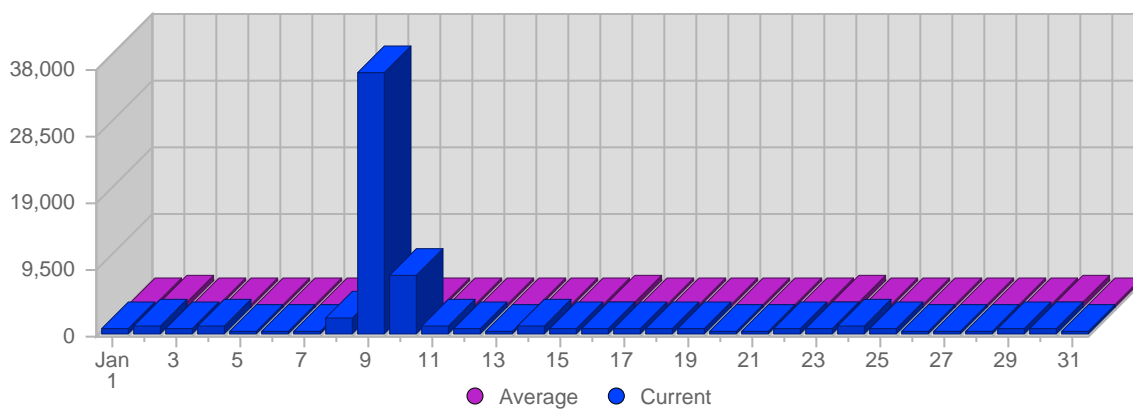

Hits

Date	Total Hits	Average Hits Historically	Change	Percent of Total Hits
Mon Jan 1st, 2007	1,039	657,40	+1,039 ▲	1,42%
Tue Jan 2nd, 2007	1,452	1,083,75	+1,452 ▲	1,98%
Wed Jan 3rd, 2007	786	596,79	+786 ▲	1,07%
Thu Jan 4th, 2007	1,345	482,87	+1,345 ▲	1,83%
Fri Jan 5th, 2007	739	411,60	+739 ▲	1,01%
Sat Jan 6th, 2007	668	464,65	+668 ▲	0,91%
Sun Jan 7th, 2007	699	397,91	+178 ▲	0,95%
Mon Jan 8th, 2007	2,333	657,40	+1,294 ▲	3,18%
Tue Jan 9th, 2007	37,512	1,083,75	+36,060 ▲	51,10%
Wed Jan 10th, 2007	8,680	596,79	+7,894 ▲	11,82%
Thu Jan 11th, 2007	1,349	482,87	+4 ▲	1,84%
Fri Jan 12th, 2007	964	411,60	+225 ▲	1,31%
Sat Jan 13th, 2007	703	464,65	+35 ▲	0,96%
Sun Jan 14th, 2007	1,170	397,91	+471 ▲	1,59%
Mon Jan 15th, 2007	980	657,40	-1,353 ▼	1,34%
Tue Jan 16th, 2007	785	1,083,75	-36,727 ▼	1,07%
Wed Jan 17th, 2007	844	596,79	-7,836 ▼	1,15%
Thu Jan 18th, 2007	998	482,87	-351 ▼	1,36%

Continued on Page 6 ...