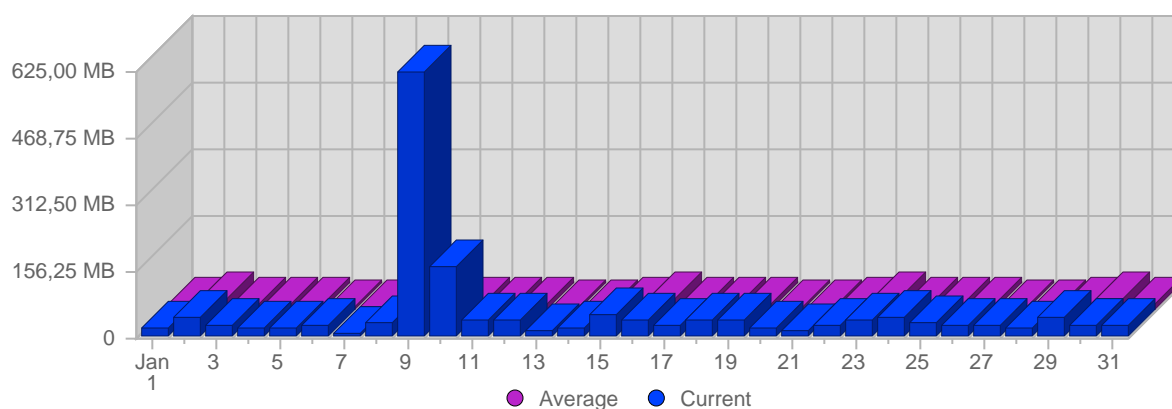

## Hits

Date	Total Hits	Average Hits Historically	Change	Percent of Total Hits
Mon Jan 1st, 2007	1,039	657,40	+1,039 ▲	1,42%
Tue Jan 2nd, 2007	1,452	1,083,75	+1,452 ▲	1,98%
Wed Jan 3rd, 2007	786	596,79	+786 ▲	1,07%
Thu Jan 4th, 2007	1,345	482,87	+1,345 ▲	1,83%
Fri Jan 5th, 2007	739	411,60	+739 ▲	1,01%
Sat Jan 6th, 2007	668	464,65	+668 ▲	0,91%
Sun Jan 7th, 2007	699	397,91	+178 ▲	0,95%
Mon Jan 8th, 2007	2,333	657,40	+1,294 ▲	3,18%
Tue Jan 9th, 2007	37,512	1,083,75	+36,060 ▲	51,10%
Wed Jan 10th, 2007	8,680	596,79	+7,894 ▲	11,82%
Thu Jan 11th, 2007	1,349	482,87	+4 ▲	1,84%
Fri Jan 12th, 2007	964	411,60	+225 ▲	1,31%
Sat Jan 13th, 2007	703	464,65	+35 ▲	0,96%
Sun Jan 14th, 2007	1,170	397,91	+471 ▲	1,59%
Mon Jan 15th, 2007	980	657,40	-1,353 ▼	1,34%
Tue Jan 16th, 2007	785	1,083,75	-36,727 ▼	1,07%
Wed Jan 17th, 2007	844	596,79	-7,836 ▼	1,15%
Thu Jan 18th, 2007	998	482,87	-351 ▼	1,36%

## Bandwidth

Date	Total Bandwidth	Average Bandwidth Historically	Change	Percent of Total Bandwidth
Mon Jan 1st, 2007	22,22 MB	16,83 MB	+22,22 MB ▲	1,31%
Tue Jan 2nd, 2007	49,18 MB	26,58 MB	+49,18 MB ▲	2,89%
Wed Jan 3rd, 2007	25,17 MB	16,72 MB	+25,17 MB ▲	1,48%
Thu Jan 4th, 2007	24,67 MB	16,15 MB	+24,67 MB ▲	1,45%
Fri Jan 5th, 2007	18,95 MB	14,48 MB	+18,95 MB ▲	1,12%
Sat Jan 6th, 2007	30,10 MB	11,87 MB	+30,10 MB ▲	1,77%
Sun Jan 7th, 2007	11,05 MB	11,81 MB	-3,76 MB ▼	0,65%
Mon Jan 8th, 2007	32,72 MB	16,83 MB	+10,50 MB ▲	1,93%
Tue Jan 9th, 2007	622,87 MB	26,58 MB	+573,68 MB ▲	36,65%
Wed Jan 10th, 2007	164,42 MB	16,72 MB	+139,25 MB ▲	9,68%
Thu Jan 11th, 2007	43,01 MB	16,15 MB	+18,35 MB ▲	2,53%
Fri Jan 12th, 2007	43,14 MB	14,48 MB	+24,19 MB ▲	2,54%
Sat Jan 13th, 2007	15,79 MB	11,87 MB	-14,30 MB ▼	0,93%
Sun Jan 14th, 2007	21,14 MB	11,81 MB	+10,09 MB ▲	1,24%
Mon Jan 15th, 2007	55,35 MB	16,83 MB	+22,63 MB ▲	3,26%
Tue Jan 16th, 2007	39,01 MB	26,58 MB	-583,86 MB ▼	2,30%
Wed Jan 17th, 2007	29,22 MB	16,72 MB	-135,20 MB ▼	1,72%
Thu Jan 18th, 2007	40,50 MB	16,15 MB	-2,51 MB ▼	2,38%