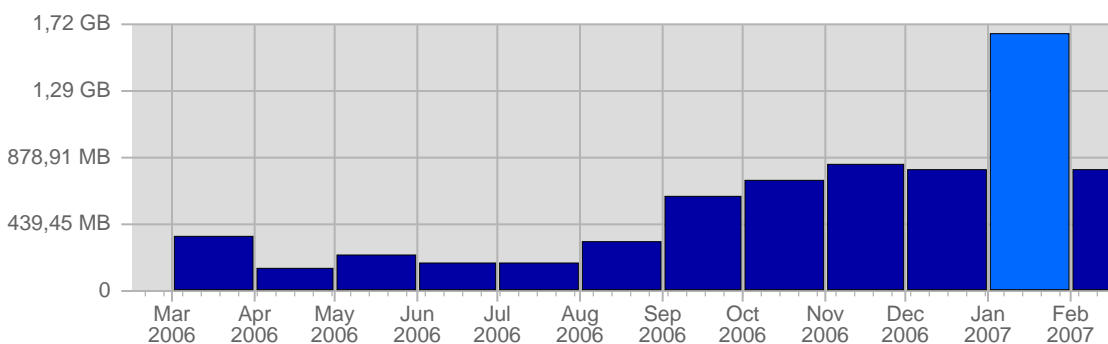

Bandwidth

Date	Total Bandwidth	Average Bandwidth Historically	Change	Percent of Total Bandwidth
Mon Jan 1st, 2007	22,22 MB	16,83 MB	+22,22 MB ▲	1,31%
Tue Jan 2nd, 2007	49,18 MB	26,58 MB	+49,18 MB ▲	2,89%
Wed Jan 3rd, 2007	25,17 MB	16,72 MB	+25,17 MB ▲	1,48%
Thu Jan 4th, 2007	24,67 MB	16,15 MB	+24,67 MB ▲	1,45%
Fri Jan 5th, 2007	18,95 MB	14,48 MB	+18,95 MB ▲	1,12%
Sat Jan 6th, 2007	30,10 MB	11,87 MB	+30,10 MB ▲	1,77%
Sun Jan 7th, 2007	11,05 MB	11,81 MB	-3,76 MB ▼	0,65%
Mon Jan 8th, 2007	32,72 MB	16,83 MB	+10,50 MB ▲	1,93%
Tue Jan 9th, 2007	622,87 MB	26,58 MB	+573,68 MB ▲	36,65%
Wed Jan 10th, 2007	164,42 MB	16,72 MB	+139,25 MB ▲	9,68%
Thu Jan 11th, 2007	43,01 MB	16,15 MB	+18,35 MB ▲	2,53%
Fri Jan 12th, 2007	43,14 MB	14,48 MB	+24,19 MB ▲	2,54%
Sat Jan 13th, 2007	15,79 MB	11,87 MB	-14,30 MB ▼	0,93%
Sun Jan 14th, 2007	21,14 MB	11,81 MB	+10,09 MB ▲	1,24%
Mon Jan 15th, 2007	55,35 MB	16,83 MB	+22,63 MB ▲	3,26%
Tue Jan 16th, 2007	39,01 MB	26,58 MB	-583,86 MB ▼	2,30%
Wed Jan 17th, 2007	29,22 MB	16,72 MB	-135,20 MB ▼	1,72%
Thu Jan 18th, 2007	40,50 MB	16,15 MB	-2,51 MB ▼	2,38%

Continued on Page 8 ...