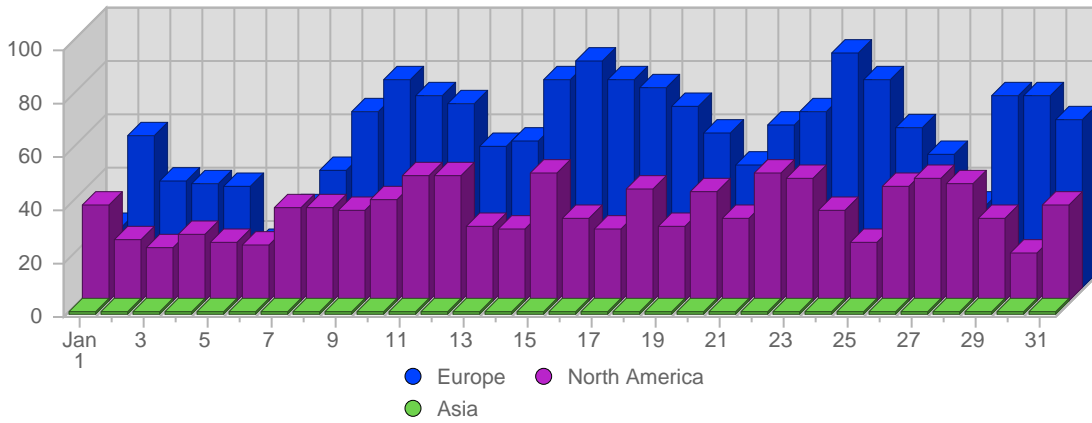

## Search Engines

#	Logo	Search Engine	Total Visits Referred	Average Visits Historically	Change	Percent of Visits
1.		Google	1,321	266,50	+415 ▲	98,95%
2.		Yahoo	8	6,77	+4 ▲	0,60%
3.		MSN	5	10,77	-3 ▼	0,38%
4.		AltaVista	1	2,08	+1 ▲	0,08%
			1,335	285	417	

Continent Breakdown

#		Continent	Total Visits	Average Visits Historically	Change	Percent of Visits
1.		Europe	1,810	493,33	+641 ▲	63,13%
2.		North America	1,054	401,58	+381 ▲	36,76%
3.		Asia	3	7,63	-17 ▼	0,11%
			2,867	900	1,005	