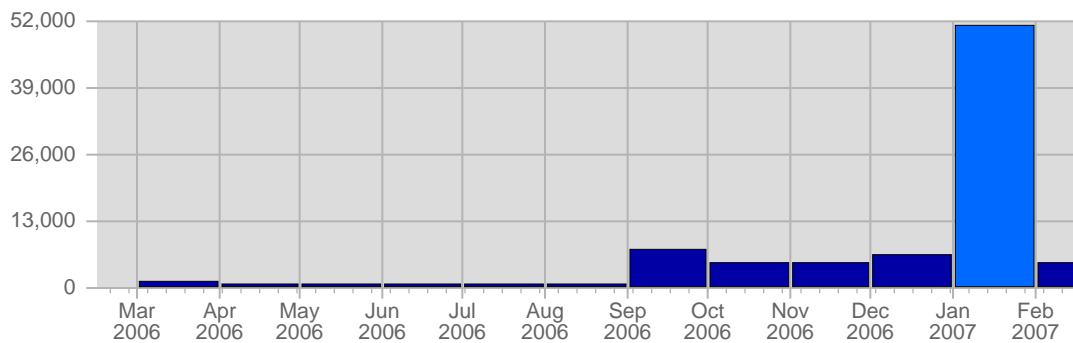

## Visits

Date	Total Visits	Average Visits Historically	Change	Percent of Total Visits
Mon Jan 1st, 2007	139	51,43	+139 ▲	2,83%
Tue Jan 2nd, 2007	213	52,70	+213 ▲	4,34%
Wed Jan 3rd, 2007	131	49,87	+131 ▲	2,67%
Thu Jan 4th, 2007	127	50,57	+127 ▲	2,59%
Fri Jan 5th, 2007	95	50,25	+95 ▲	1,93%
Sat Jan 6th, 2007	89	44,83	+89 ▲	1,81%
Sun Jan 7th, 2007	124	44,05	-20 ▼	2,52%
Mon Jan 8th, 2007	137	51,43	-2 ▼	2,79%
Tue Jan 9th, 2007	137	52,70	-76 ▼	2,79%

## Page Views

Date	Total Page Views	Average Page Views Historically	Change	Percent of Total Page Views
Mon Jan 1st, 2007	161	122,24	+161 ▲	0,31%
Tue Jan 2nd, 2007	205	670,25	+205 ▲	0,40%
Wed Jan 3rd, 2007	115	211,41	+115 ▲	0,22%
Thu Jan 4th, 2007	171	91,44	+171 ▲	0,33%
Fri Jan 5th, 2007	116	84,32	+116 ▲	0,23%
Sat Jan 6th, 2007	78	86,19	+78 ▲	0,15%
Sun Jan 7th, 2007	151	99,19	-32 ▼	0,30%
Mon Jan 8th, 2007	448	122,24	+287 ▲	0,87%
Tue Jan 9th, 2007	36,109	670,25	+35,904 ▲	70,44%
Wed Jan 10th, 2007	8,184	211,41	+8,069 ▲	15,96%
Thu Jan 11th, 2007	446	91,44	+275 ▲	0,87%
Fri Jan 12th, 2007	231	84,32	+115 ▲	0,45%
Sat Jan 13th, 2007	333	86,19	+255 ▲	0,65%
Sun Jan 14th, 2007	411	99,19	+260 ▲	0,80%
Mon Jan 15th, 2007	244	122,24	-204 ▼	0,48%
Tue Jan 16th, 2007	196	670,25	-35,913 ▼	0,38%
Wed Jan 17th, 2007	284	211,41	-7,900 ▼	0,55%
Thu Jan 18th, 2007	339	91,44	-107 ▼	0,66%