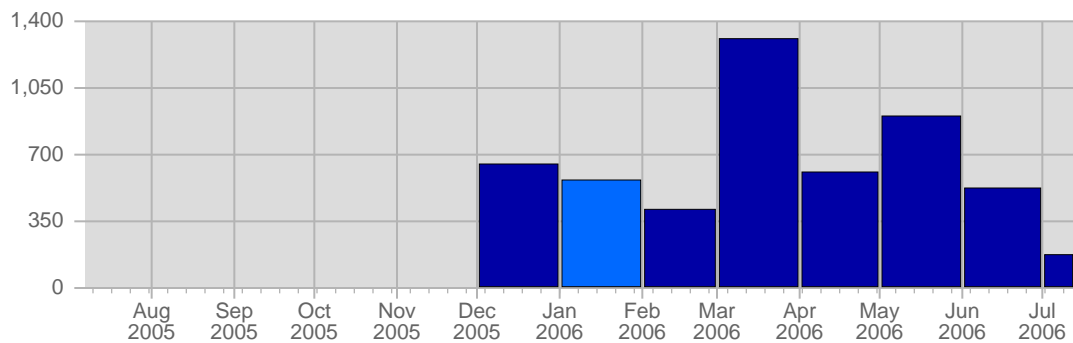

Page Views

Date	Total Page Views	Average Page Views Historically	Change	Percent of Total Page Views
Sun Jan 1st, 2006	1	24.00	+1 ▲	0,18%
Mon Jan 2nd, 2006	22	29,45	+22 ▲	3,93%
Tue Jan 3rd, 2006	1	26,55	+1 ▲	0,18%
Wed Jan 4th, 2006	24	22,21	+24 ▲	4,29%
Thu Jan 5th, 2006	16	22,59	+16 ▲	2,86%
Fri Jan 6th, 2006	30	23.00	+30 ▲	5,36%
Sat Jan 7th, 2006	34	18,66	+34 ▲	6,07%
Sun Jan 8th, 2006	26	24.00	+25 ▲	4,64%
Mon Jan 9th, 2006	8	29,45	-14 ▼	1,43%
Tue Jan 10th, 2006	32	26,55	+31 ▲	5,71%
Wed Jan 11th, 2006	4	22,21	-20 ▼	0,71%
Thu Jan 12th, 2006	11	22,59	-5 ▼	1,96%
Fri Jan 13th, 2006	3	23.00	-27 ▼	0,54%
Sat Jan 14th, 2006	1	18,66	-33 ▼	0,18%
Sun Jan 15th, 2006	9	24.00	-17 ▼	1,61%
Mon Jan 16th, 2006	4	29,45	-4 ▼	0,71%
Tue Jan 17th, 2006	38	26,55	+6 ▲	6,79%
Wed Jan 18th, 2006	9	22,21	+5 ▲	1,61%

Continued on Page 4 ...