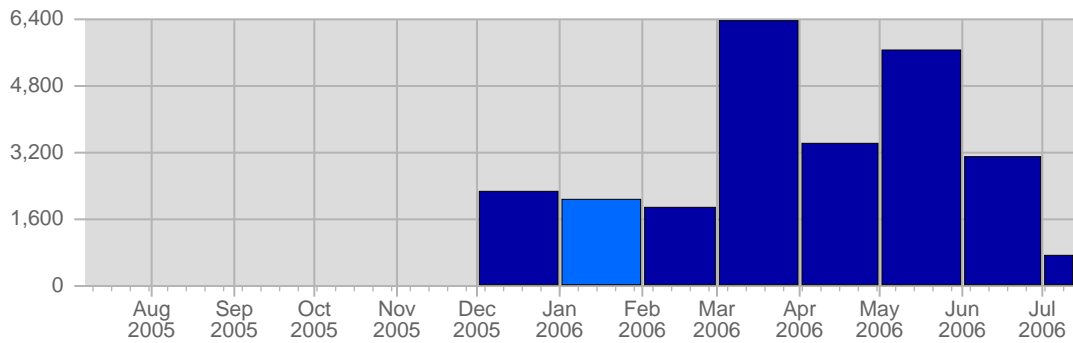

Page Views

Date	Total Page Views	Average Page Views Historically	Change	Percent of Total Page Views
Sun Jan 1st, 2006	1	24.00	+1 ▲	0,18%
Mon Jan 2nd, 2006	22	29,45	+22 ▲	3,93%
Tue Jan 3rd, 2006	1	26,55	+1 ▲	0,18%
Wed Jan 4th, 2006	24	22,21	+24 ▲	4,29%
Thu Jan 5th, 2006	16	22,59	+16 ▲	2,86%
Fri Jan 6th, 2006	30	23.00	+30 ▲	5,36%
Sat Jan 7th, 2006	34	18,66	+34 ▲	6,07%
Sun Jan 8th, 2006	26	24.00	+25 ▲	4,64%
Mon Jan 9th, 2006	8	29,45	-14 ▼	1,43%
Tue Jan 10th, 2006	32	26,55	+31 ▲	5,71%
Wed Jan 11th, 2006	4	22,21	-20 ▼	0,71%
Thu Jan 12th, 2006	11	22,59	-5 ▼	1,96%
Fri Jan 13th, 2006	3	23.00	-27 ▼	0,54%
Sat Jan 14th, 2006	1	18,66	-33 ▼	0,18%
Sun Jan 15th, 2006	9	24.00	-17 ▼	1,61%
Mon Jan 16th, 2006	4	29,45	-4 ▼	0,71%
Tue Jan 17th, 2006	38	26,55	+6 ▲	6,79%
Wed Jan 18th, 2006	9	22,21	+5 ▲	1,61%

Hits

Date	Total Hits	Average Hits Historically	Change	Percent of Total Hits
Sun Jan 1st, 2006	2	97,79	+2 ▲	0,10%
Mon Jan 2nd, 2006	60	136,86	+60 ▲	2,86%
Tue Jan 3rd, 2006	1	147,48	+1 ▲	0,05%
Wed Jan 4th, 2006	61	123,00	+61 ▲	2,91%
Thu Jan 5th, 2006	51	119,31	+51 ▲	2,43%
Fri Jan 6th, 2006	60	125,66	+60 ▲	2,86%
Sat Jan 7th, 2006	90	81,00	+90 ▲	4,29%
Sun Jan 8th, 2006	229	97,79	+227 ▲	10,92%
Mon Jan 9th, 2006	31	136,86	-29 ▼	1,48%
Tue Jan 10th, 2006	87	147,48	+86 ▲	4,15%
Wed Jan 11th, 2006	25	123,00	-36 ▼	1,19%
Thu Jan 12th, 2006	40	119,31	-11 ▼	1,91%
Fri Jan 13th, 2006	6	125,66	-54 ▼	0,29%
Sat Jan 14th, 2006	5	81,00	-85 ▼	0,24%
Sun Jan 15th, 2006	49	97,79	-180 ▼	2,34%
Mon Jan 16th, 2006	20	136,86	-11 ▼	0,95%
Tue Jan 17th, 2006	136	147,48	+49 ▲	6,48%
Wed Jan 18th, 2006	44	123,00	+19 ▲	2,10%