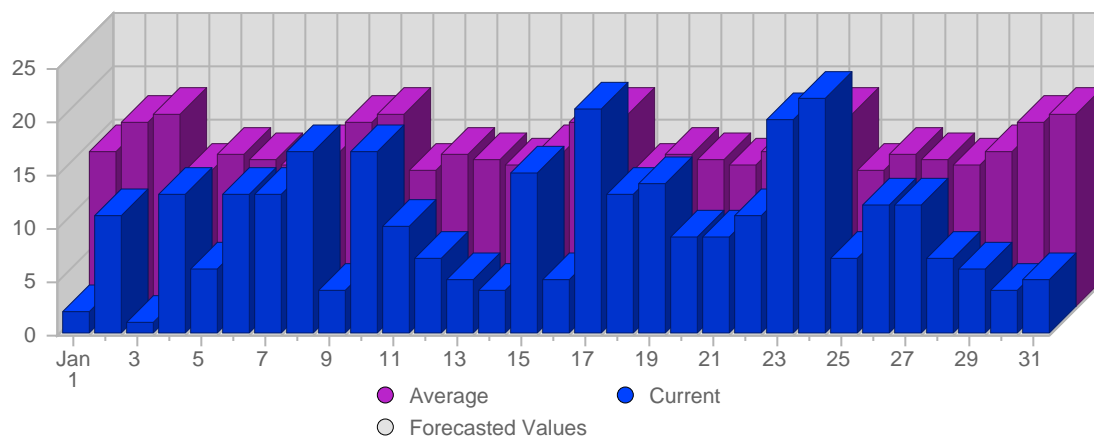

Report Description

Domain: counselling-care.it
Report Description: Executive Summary Report for the month of January 2006
Report Range: Month of January 2006
Report Scope: Historical Data

Visits

Date	Total Visits	Average Visits Historically	Change	Percent of Total Visits
Sun Jan 1st, 2006	2	14,45	+2 ▲	0,64%
Mon Jan 2nd, 2006	11	17,24	+11 ▲	3,49%
Tue Jan 3rd, 2006	1	18,10	+1 ▲	0,32%
Wed Jan 4th, 2006	13	12,83	+13 ▲	4,13%
Thu Jan 5th, 2006	6	14,24	+6 ▲	1,91%
Fri Jan 6th, 2006	13	13,66	+13 ▲	4,13%
Sat Jan 7th, 2006	13	13,28	+13 ▲	4,13%
Sun Jan 8th, 2006	17	14,45	+15 ▲	5,40%
Mon Jan 9th, 2006	4	17,24	-7 ▼	1,27%

Continued on Page 2 ...