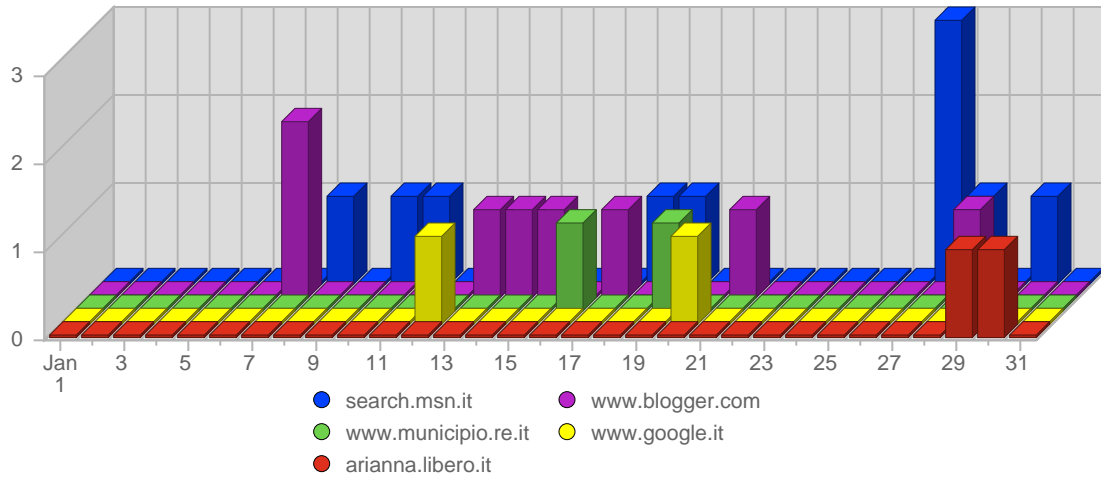

Referring Domains

#	Site Domain	Total Visits Referred	Average Visits Historically	Change	Percent of Visits
1.	search.msn.it	10	10,60	+10 ▲	32,26%
2.	www.blogger.com	8	4.00	-2 ▼	25,81%
3.	www.municipio.re.it	2	3.00	0 ▬	6,45%
4.	www.google.it	2	13.00	0 ▬	6,45%
5.	arianna.libero.it	2	2.00	+1 ▲	6,45%
6.	search.msn.com	1	1,60	+1 ▲	3,23%
7.	www.altavista.com	1	0,67	+1 ▲	3,23%
8.	ar.search.yahoo.com	1	-	+1 ▲	3,23%
9.	unsiddharta.blogspot.com	1	1.00	-2 ▼	3,23%
10.	www.e-sygoing.com	1	0,50	+1 ▲	3,23%
11.	ms002msg.fastwebnet.it	1	-	+1 ▲	3,23%
12.	it.search.yahoo.com	1	3,80	0 ▬	3,23%
		31	35	10