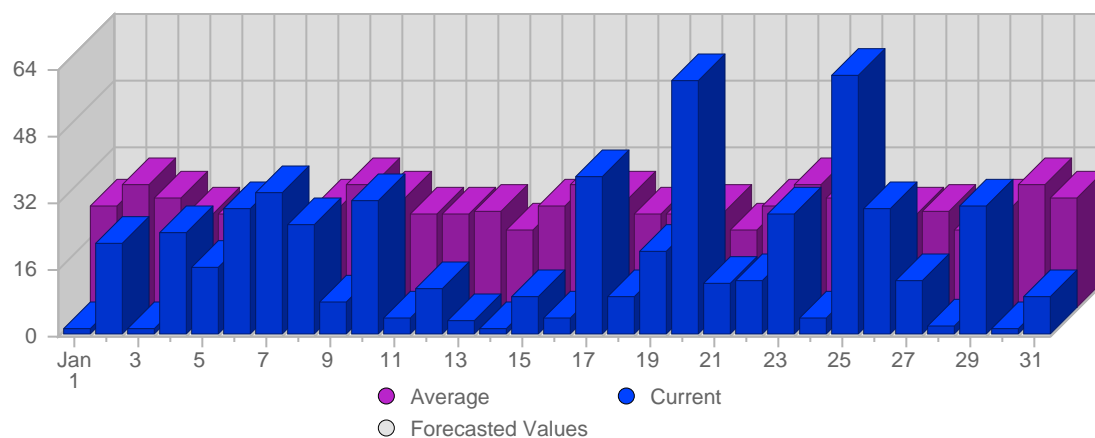

Continued on Page 2 ...

... continued from Page 1

Tue Jan 10th, 2006	17	18,10	+16 ▲	5,40%
Wed Jan 11th, 2006	10	12,83	-3 ▼	3,18%
Thu Jan 12th, 2006	7	14,24	+1 ▲	2,22%
Fri Jan 13th, 2006	5	13,66	-8 ▼	1,59%
Sat Jan 14th, 2006	4	13,28	-9 ▼	1,27%
Sun Jan 15th, 2006	15	14,45	-2 ▼	4,76%
Mon Jan 16th, 2006	5	17,24	+1 ▲	1,59%
Tue Jan 17th, 2006	21	18,10	+4 ▲	6,67%
Wed Jan 18th, 2006	13	12,83	+3 ▲	4,13%
Thu Jan 19th, 2006	14	14,24	+7 ▲	4,44%
Fri Jan 20th, 2006	9	13,66	+4 ▲	2,86%
Sat Jan 21st, 2006	9	13,28	+5 ▲	2,86%
Sun Jan 22nd, 2006	11	14,45	-4 ▼	3,49%
Mon Jan 23rd, 2006	20	17,24	+15 ▲	6,35%
Tue Jan 24th, 2006	22	18,10	+1 ▲	6,98%
Wed Jan 25th, 2006	7	12,83	-6 ▼	2,22%
Thu Jan 26th, 2006	12	14,24	-2 ▼	3,81%
Fri Jan 27th, 2006	12	13,66	+3 ▲	3,81%
Sat Jan 28th, 2006	7	13,28	-2 ▼	2,22%
Sun Jan 29th, 2006	6	14,45	-5 ▼	1,91%
Mon Jan 30th, 2006	4	17,24	-16 ▼	1,27%
Tue Jan 31st, 2006	5	18,10	-17 ▼	1,59%
	315	158	59	

Page Views

Date	Total Page Views	Average Page Views Historically	Change	Percent of Total Page Views
Sun Jan 1st, 2006	1	24.00	+1 ▲	0,18%
Mon Jan 2nd, 2006	22	29,45	+22 ▲	3,93%
Tue Jan 3rd, 2006	1	26,55	+1 ▲	0,18%
Wed Jan 4th, 2006	24	22,21	+24 ▲	4,29%
Thu Jan 5th, 2006	16	22,59	+16 ▲	2,86%
Fri Jan 6th, 2006	30	23.00	+30 ▲	5,36%
Sat Jan 7th, 2006	34	18,66	+34 ▲	6,07%
Sun Jan 8th, 2006	26	24.00	+25 ▲	4,64%
Mon Jan 9th, 2006	8	29,45	-14 ▼	1,43%
Tue Jan 10th, 2006	32	26,55	+31 ▲	5,71%
Wed Jan 11th, 2006	4	22,21	-20 ▼	0,71%
Thu Jan 12th, 2006	11	22,59	-5 ▼	1,96%
Fri Jan 13th, 2006	3	23.00	-27 ▼	0,54%
Sat Jan 14th, 2006	1	18,66	-33 ▼	0,18%
Sun Jan 15th, 2006	9	24.00	-17 ▼	1,61%
Mon Jan 16th, 2006	4	29,45	-4 ▼	0,71%
Tue Jan 17th, 2006	38	26,55	+6 ▲	6,79%
Wed Jan 18th, 2006	9	22,21	+5 ▲	1,61%

Continent Breakdown

#		Continent	Total Visits	Average Visits Historically	Change	Percent of Visits
1.		North America	138	162,67	+53 ▲	61,33%
2.		Europe	86	116,50	-20 ▼	38,22%
3.		South America	1	-	+1 ▲	0,44%
			225	279	34	