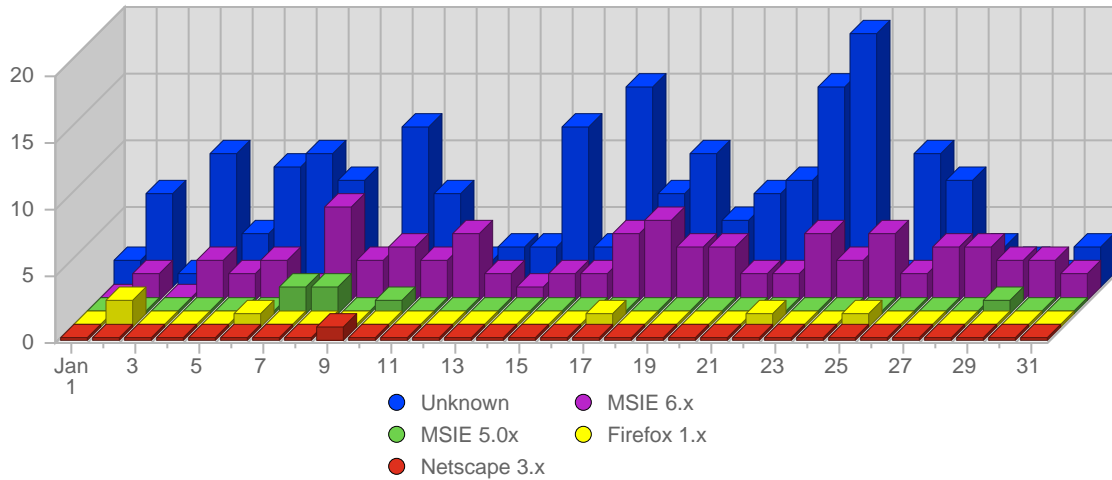

Browser Types

#	Icon	Browser Type	Total Visits	Average Visits Historically	Change	Percent of Visits
1.		Unknown	207	261,67	+70 ▲	65,71%
2.		MSIE 6.x	94	108,83	-12 ▼	29,84%
3.		MSIE 5.0x	6	2,00	+6 ▲	1,91%
4.		Firefox 1.x	6	7,17	+2 ▲	1,91%
5.		Netscape 3.x	1	-	+1 ▲	0,32%
6.		Netscape 7.x	1	2,40	+1 ▲	0,32%
			315	385	59