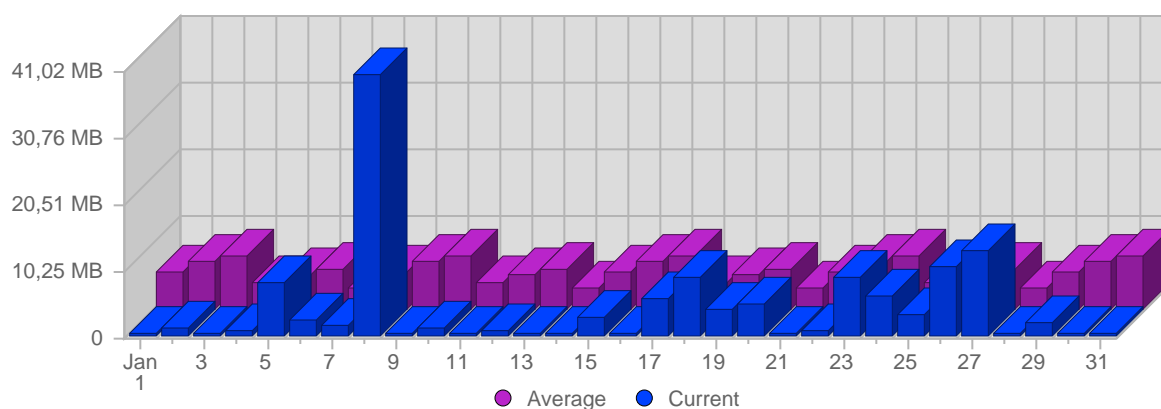

Bandwidth

Date	Total Bandwidth	Average Bandwidth Historically	Change	Percent of Total Bandwidth
Sun Jan 1st, 2006	2,10 KB	5,75 MB	+2,10 KB ▲	0,00%
Mon Jan 2nd, 2006	1,52 MB	7,75 MB	+1,52 MB ▲	1,12%
Tue Jan 3rd, 2006	14,00 KB	8,20 MB	+14,00 KB ▲	0,01%
Wed Jan 4th, 2006	1,22 MB	4,41 MB	+1,22 MB ▲	0,89%
Thu Jan 5th, 2006	8,27 MB	5,42 MB	+8,27 MB ▲	6,07%
Fri Jan 6th, 2006	2,84 MB	6,47 MB	+2,84 MB ▲	2,09%
Sat Jan 7th, 2006	2,01 MB	3,45 MB	+2,01 MB ▲	1,48%
Sun Jan 8th, 2006	40,22 MB	5,75 MB	+40,22 MB ▲	29,50%
Mon Jan 9th, 2006	438,00 KB	7,75 MB	-1,09 MB ▼	0,31%
Tue Jan 10th, 2006	1,37 MB	8,20 MB	+1,36 MB ▲	1,00%
Wed Jan 11th, 2006	344,20 KB	4,41 MB	-902,60 KB ▼	0,25%
Thu Jan 12th, 2006	1,08 MB	5,42 MB	-7,19 MB ▼	0,79%
Fri Jan 13th, 2006	181,50 KB	6,47 MB	-2,67 MB ▼	0,13%
Sat Jan 14th, 2006	67,80 KB	3,45 MB	-1,95 MB ▼	0,05%
Sun Jan 15th, 2006	3,15 MB	5,75 MB	-37,08 MB ▼	2,31%
Mon Jan 16th, 2006	298,50 KB	7,75 MB	-139,50 KB ▼	0,21%
Tue Jan 17th, 2006	6,15 MB	8,20 MB	+4,78 MB ▲	4,51%
Wed Jan 18th, 2006	9,29 MB	4,41 MB	+8,96 MB ▲	6,82%

Continued on Page 8 ...