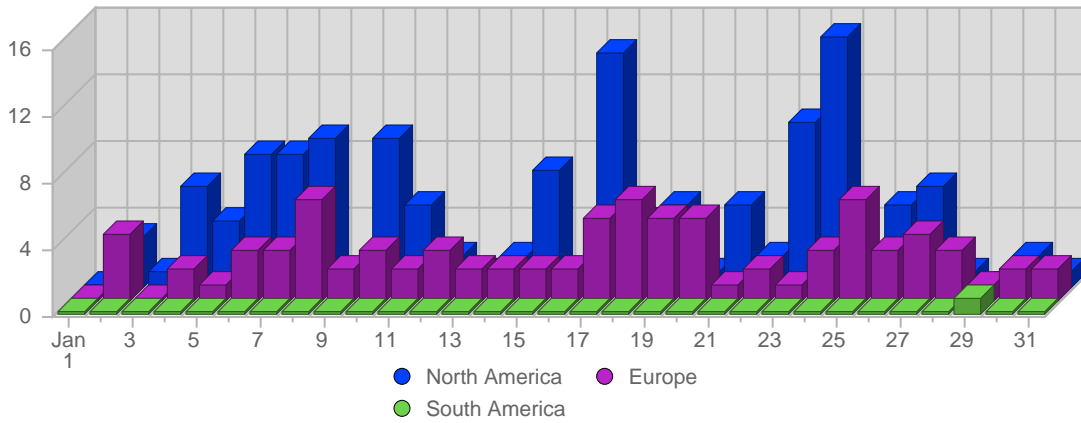

Search Engines

#	Logo	Search Engine	Total Visits Referred	Average Visits Historically	Change	Percent of Visits
1.		MSN	11	12,20	+11 ▲	68,75%
2.		Yahoo	2	4,40	+1 ▲	12,50%
3.		Google	2	15,00	0 ▬	12,50%
4.		AltaVista	1	2,40	+1 ▲	6,25%
			16	31	13	

Continent Breakdown

#		Continent	Total Visits	Average Visits Historically	Change	Percent of Visits
1.		North America	138	162,67	+53 ▲	61,33%
2.		Europe	86	116,50	-20 ▼	38,22%
3.		South America	1	-	+1 ▲	0,44%
			225	279	34	