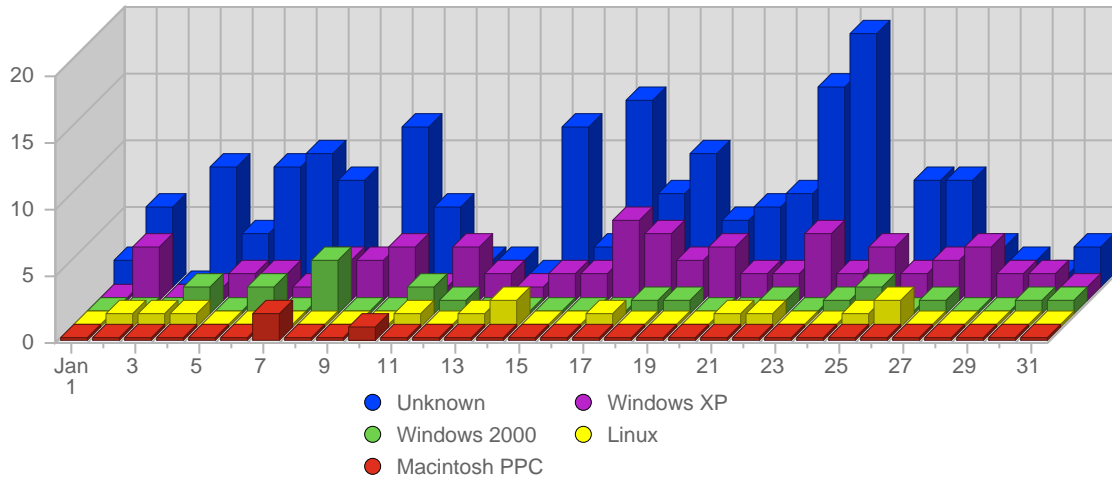

Browser Operating Systems

#	Icon	Operating System	Total Visits	Average Visits Historically	Change	Percent of Visits
1.		Unknown	195	253,33	+68 ▲	61,91%
2.		Windows XP	79	76,83	+32 ▲	25,08%
3.		Windows 2000	20	35,33	-44 ▼	6,35%
4.		Linux	13	8,83	+3 ▲	4,13%
5.		Macintosh PPC	3	0,67	+3 ▲	0,95%
6.		Windows NT	2	1,40	+2 ▲	0,64%
7.		Windows ME	1	2,00	-6 ▼	0,32%
8.		Windows 98	1	5,40	0 ▬	0,32%
9.		Macintosh OS X	1	2,80	+1 ▲	0,32%
			315	385	59