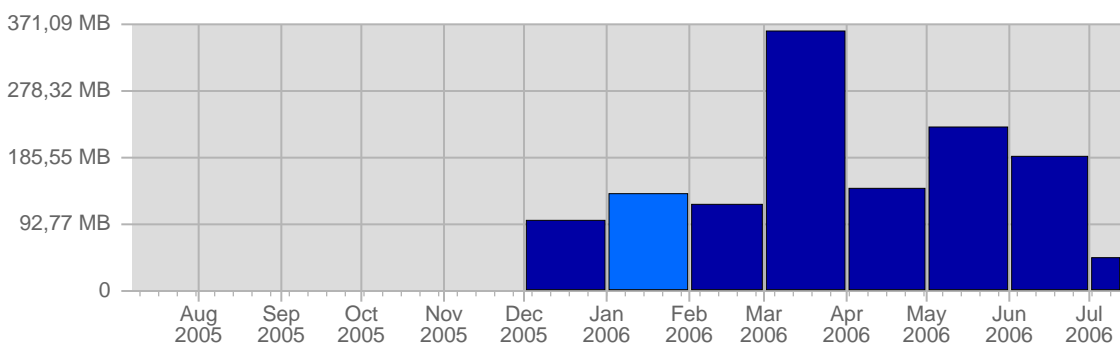

Bandwidth

Date	Total Bandwidth	Average Bandwidth Historically	Change	Percent of Total Bandwidth
Sun Jan 1st, 2006	2,10 KB	5,75 MB	+2,10 KB ▲	0,00%
Mon Jan 2nd, 2006	1,52 MB	7,75 MB	+1,52 MB ▲	1,12%
Tue Jan 3rd, 2006	14,00 KB	8,20 MB	+14,00 KB ▲	0,01%
Wed Jan 4th, 2006	1,22 MB	4,41 MB	+1,22 MB ▲	0,89%
Thu Jan 5th, 2006	8,27 MB	5,42 MB	+8,27 MB ▲	6,07%
Fri Jan 6th, 2006	2,84 MB	6,47 MB	+2,84 MB ▲	2,09%
Sat Jan 7th, 2006	2,01 MB	3,45 MB	+2,01 MB ▲	1,48%
Sun Jan 8th, 2006	40,22 MB	5,75 MB	+40,22 MB ▲	29,50%
Mon Jan 9th, 2006	438,00 KB	7,75 MB	-1,09 MB ▼	0,31%
Tue Jan 10th, 2006	1,37 MB	8,20 MB	+1,36 MB ▲	1,00%
Wed Jan 11th, 2006	344,20 KB	4,41 MB	-902,60 KB ▼	0,25%
Thu Jan 12th, 2006	1,08 MB	5,42 MB	-7,19 MB ▼	0,79%
Fri Jan 13th, 2006	181,50 KB	6,47 MB	-2,67 MB ▼	0,13%
Sat Jan 14th, 2006	67,80 KB	3,45 MB	-1,95 MB ▼	0,05%
Sun Jan 15th, 2006	3,15 MB	5,75 MB	-37,08 MB ▼	2,31%
Mon Jan 16th, 2006	298,50 KB	7,75 MB	-139,50 KB ▼	0,21%
Tue Jan 17th, 2006	6,15 MB	8,20 MB	+4,78 MB ▲	4,51%
Wed Jan 18th, 2006	9,29 MB	4,41 MB	+8,96 MB ▲	6,82%

Continued on Page 8 ...