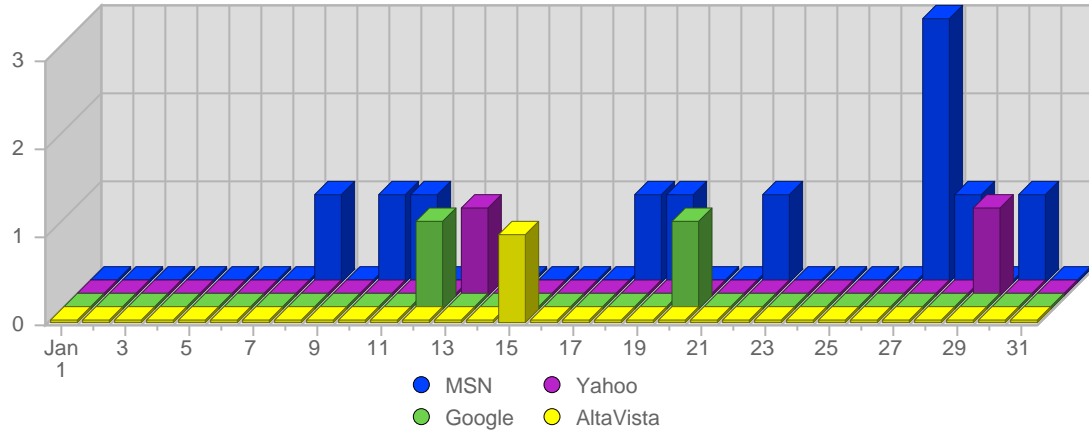

Search Engines

#	Logo	Search Engine	Total Visits Referred	Average Visits Historically	Change	Percent of Visits
1.		MSN	11	12,20	+11 ▲	68,75%
2.		Yahoo	2	4,40	+1 ▲	12,50%
3.		Google	2	15,00	0 ▬	12,50%
4.		AltaVista	1	2,40	+1 ▲	6,25%
			16	31	13