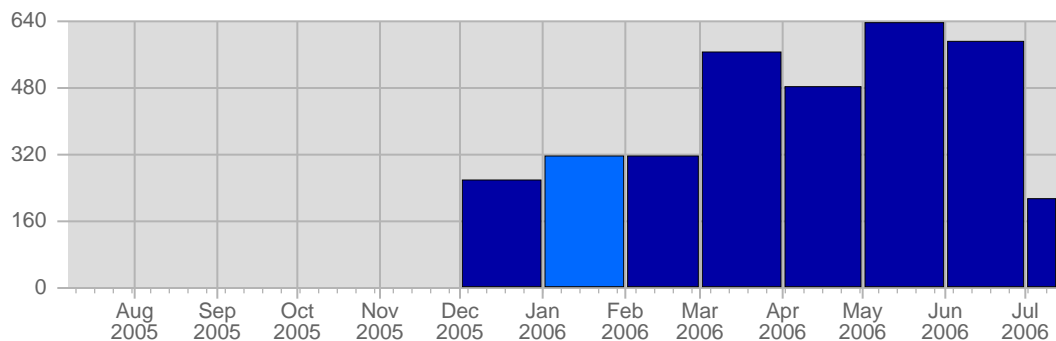

Report Description

Domain: counselling-care.it
 Report Description: Executive Summary Report for the month of January 2006
 Report Range: Month of January 2006
 Report Scope: Historical Data

Visits

Date	Total Visits	Average Visits Historically	Change	Percent of Total Visits
Sun Jan 1st, 2006	2	14,45	+2 ▲	0,64%
Mon Jan 2nd, 2006	11	17,24	+11 ▲	3,49%
Tue Jan 3rd, 2006	1	18,10	+1 ▲	0,32%
Wed Jan 4th, 2006	13	12,83	+13 ▲	4,13%
Thu Jan 5th, 2006	6	14,24	+6 ▲	1,91%
Fri Jan 6th, 2006	13	13,66	+13 ▲	4,13%
Sat Jan 7th, 2006	13	13,28	+13 ▲	4,13%
Sun Jan 8th, 2006	17	14,45	+15 ▲	5,40%
Mon Jan 9th, 2006	4	17,24	-7 ▼	1,27%

Page Views

Date	Total Page Views	Average Page Views Historically	Change	Percent of Total Page Views
Sun Jan 1st, 2006	1	24.00	+1 ▲	0,18%
Mon Jan 2nd, 2006	22	29,45	+22 ▲	3,93%
Tue Jan 3rd, 2006	1	26,55	+1 ▲	0,18%
Wed Jan 4th, 2006	24	22,21	+24 ▲	4,29%
Thu Jan 5th, 2006	16	22,59	+16 ▲	2,86%
Fri Jan 6th, 2006	30	23.00	+30 ▲	5,36%
Sat Jan 7th, 2006	34	18,66	+34 ▲	6,07%
Sun Jan 8th, 2006	26	24.00	+25 ▲	4,64%
Mon Jan 9th, 2006	8	29,45	-14 ▼	1,43%
Tue Jan 10th, 2006	32	26,55	+31 ▲	5,71%
Wed Jan 11th, 2006	4	22,21	-20 ▼	0,71%
Thu Jan 12th, 2006	11	22,59	-5 ▼	1,96%
Fri Jan 13th, 2006	3	23.00	-27 ▼	0,54%
Sat Jan 14th, 2006	1	18,66	-33 ▼	0,18%
Sun Jan 15th, 2006	9	24.00	-17 ▼	1,61%
Mon Jan 16th, 2006	4	29,45	-4 ▼	0,71%
Tue Jan 17th, 2006	38	26,55	+6 ▲	6,79%
Wed Jan 18th, 2006	9	22,21	+5 ▲	1,61%

Continent Breakdown

#		Continent	Total Visits	Average Visits Historically	Change	Percent of Visits
1.		North America	138	162,67	+53 ▲	61,33%
2.		Europe	86	116,50	-20 ▼	38,22%
3.		South America	1	-	+1 ▲	0,44%
			225	279	34	