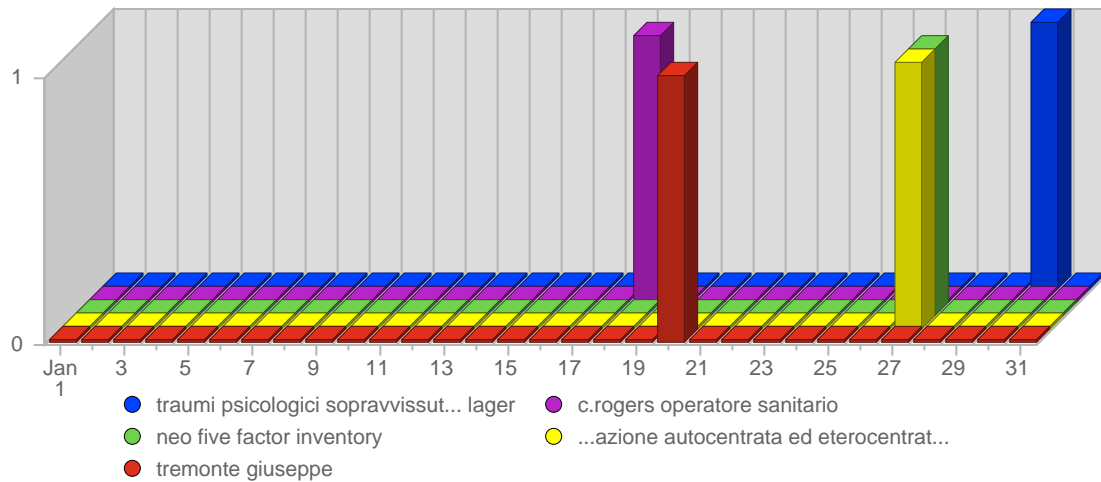

Search Phrases

#	Search Phrase	Total Visits Referred	Average Visits Historically	Change	Percent of Visits
1.	traumi psicologici sopravvissut... lager	1	-	+1 ▲	6,25%
2.	c.rogers operatore sanitario	1	-	+1 ▲	6,25%
3.	neo five factor inventory	1	-	+1 ▲	6,25%
4.	motivazione autocentrata ed eterocentrat...	1	-	+1 ▲	6,25%
5.	tremonte giuseppe	1	0,75	+1 ▲	6,25%
6.	omeostato di ashby	1	-	+1 ▲	6,25%
7.	counselling care giuseppe tremonte	1	0,50	0 ▬	6,25%
8.	agefor modena	1	-	+1 ▲	6,25%
9.	tiziana lanza	1	-	+1 ▲	6,25%
10.	... assiomi della comunicazion... di watzlavick	1	-	+1 ▲	6,25%
11.	audiopsicofo...	1	-	+1 ▲	6,25%
12.	professioni aiuto	1	-	+1 ▲	6,25%
13.	paura di guidare post traumatica incidente	1	-	+1 ▲	6,25%
14.	...strofi avvenimento critico avvenimenti critici	1	-	+1 ▲	6,25%
15.	... traumatico dell emergenza delle catastrofi.	1	-	+1 ▲	6,25%
16.	... scuole di counselling analisi transazional...	1	-	+1 ▲	6,25%
		16	2	13