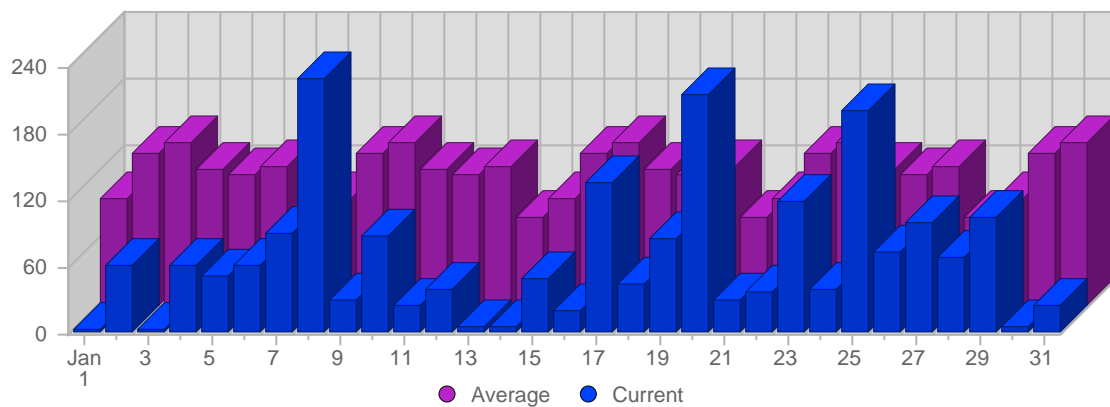

Page Views

Date	Total Page Views	Average Page Views Historically	Change	Percent of Total Page Views
Sun Jan 1st, 2006	1	24.00	+1 ▲	0,18%
Mon Jan 2nd, 2006	22	29,45	+22 ▲	3,93%
Tue Jan 3rd, 2006	1	26,55	+1 ▲	0,18%
Wed Jan 4th, 2006	24	22,21	+24 ▲	4,29%
Thu Jan 5th, 2006	16	22,59	+16 ▲	2,86%
Fri Jan 6th, 2006	30	23.00	+30 ▲	5,36%
Sat Jan 7th, 2006	34	18,66	+34 ▲	6,07%
Sun Jan 8th, 2006	26	24.00	+25 ▲	4,64%
Mon Jan 9th, 2006	8	29,45	-14 ▼	1,43%
Tue Jan 10th, 2006	32	26,55	+31 ▲	5,71%
Wed Jan 11th, 2006	4	22,21	-20 ▼	0,71%
Thu Jan 12th, 2006	11	22,59	-5 ▼	1,96%
Fri Jan 13th, 2006	3	23.00	-27 ▼	0,54%
Sat Jan 14th, 2006	1	18,66	-33 ▼	0,18%
Sun Jan 15th, 2006	9	24.00	-17 ▼	1,61%
Mon Jan 16th, 2006	4	29,45	-4 ▼	0,71%
Tue Jan 17th, 2006	38	26,55	+6 ▲	6,79%
Wed Jan 18th, 2006	9	22,21	+5 ▲	1,61%

Hits

Date	Total Hits	Average Hits Historically	Change	Percent of Total Hits
Sun Jan 1st, 2006	2	97,79	+2 ▲	0,10%
Mon Jan 2nd, 2006	60	136,86	+60 ▲	2,86%
Tue Jan 3rd, 2006	1	147,48	+1 ▲	0,05%
Wed Jan 4th, 2006	61	123,00	+61 ▲	2,91%
Thu Jan 5th, 2006	51	119,31	+51 ▲	2,43%
Fri Jan 6th, 2006	60	125,66	+60 ▲	2,86%
Sat Jan 7th, 2006	90	81,00	+90 ▲	4,29%
Sun Jan 8th, 2006	229	97,79	+227 ▲	10,92%
Mon Jan 9th, 2006	31	136,86	-29 ▼	1,48%
Tue Jan 10th, 2006	87	147,48	+86 ▲	4,15%
Wed Jan 11th, 2006	25	123,00	-36 ▼	1,19%
Thu Jan 12th, 2006	40	119,31	-11 ▼	1,91%
Fri Jan 13th, 2006	6	125,66	-54 ▼	0,29%
Sat Jan 14th, 2006	5	81,00	-85 ▼	0,24%
Sun Jan 15th, 2006	49	97,79	-180 ▼	2,34%
Mon Jan 16th, 2006	20	136,86	-11 ▼	0,95%
Tue Jan 17th, 2006	136	147,48	+49 ▲	6,48%
Wed Jan 18th, 2006	44	123,00	+19 ▲	2,10%