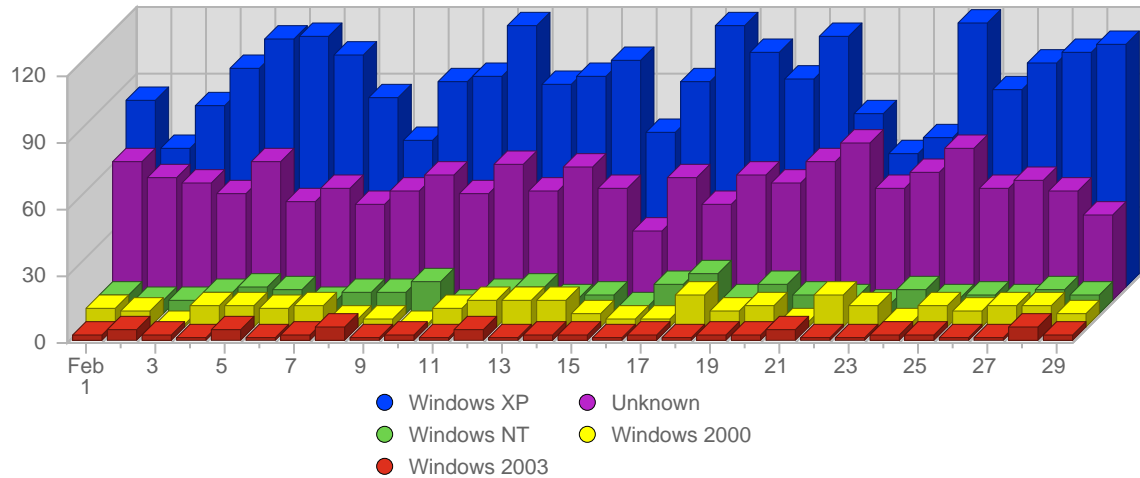

Browser Types

#	Icon	Browser Type	Total Visits	Average Visits Historically	Change	Percent of Visits
1.		MSIE 6.x	1,520	-	-10 ▼	30,75%
2.		Unknown	1,489	-	-370 ▼	30,12%
3.		Netscape 4.x	1,379	-	-26 ▼	27,90%
4.		Netscape 7.x	425	-	-95 ▼	8,60%
5.		Firefox 1.x	55	-	+12 ▲	1,11%
6.		MSIE 5.0x	25	-	+10 ▲	0,51%
7.		Netscape 2.x	15	-	+11 ▲	0,30%
8.		MSIE 5.5	14	-	+7 ▲	0,28%
9.		Opera 3.x	10	-	+5 ▲	0,20%
10.		Avant	5	-	+4 ▲	0,10%
11.		MSIE 4.x	2	-	+1 ▲	0,04%
12.		Safari 1.x	1	-	0 ▬	0,02%
13.		AOL 6.x	1	-	+1 ▲	0,02%
14.		Opera 7.x	1	-	+1 ▲	0,02%

Continued on Page 12 ...

... continued from Page 11

15.		Netscape 3.x	1	-	-1 ▼	0,02%
			4,943	-	-465	

Browser Operating Systems

#	Icon	Operating System	Total Visits	Average Visits Historically	Change	Percent of Visits
1.		Windows XP	2,718	-	-27 ▼	54,99%
2.		Unknown	1,535	-	-350 ▼	31,05%
3.		Windows NT	261	-	+22 ▲	5,28%
4.		Windows 2000	220	-	-9 ▼	4,45%
5.		Windows 2003	66	-	-87 ▼	1,34%
6.		Macintosh	41	-	+1 ▲	0,83%
7.		Linux	29	-	+2 ▲	0,59%
8.		Macintosh OS X	24	-	-6 ▼	0,49%
9.		Windows 98	21	-	-16 ▼	0,43%
10.		Windows ME	17	-	-1 ▼	0,34%
11.		Macintosh PPC	6	-	+4 ▲	0,12%
12.		Windows CE	2	-	+1 ▲	0,04%
13.		Windows 95	2	-	+1 ▲	0,04%
14.		Windows 3.1x	1	-	+1 ▲	0,02%
			4,943	-	-465	