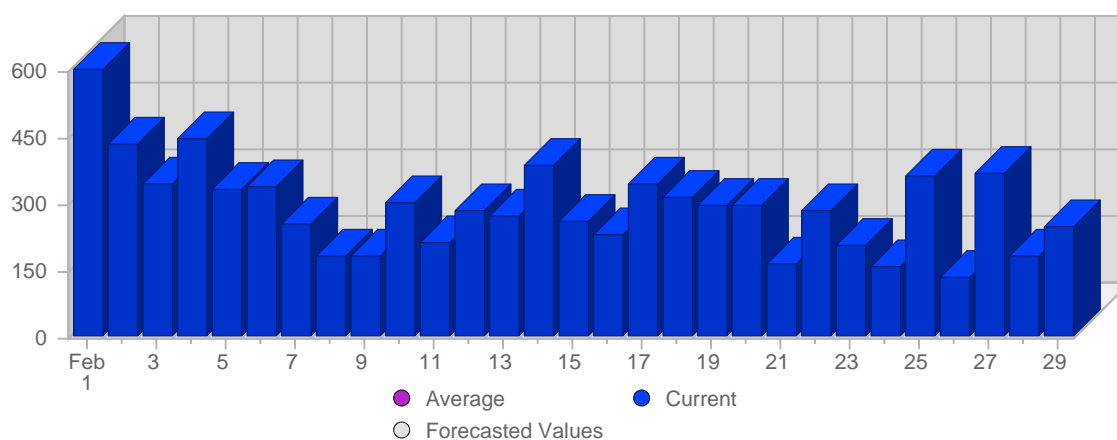

Page Views

Date	Total Page Views	Average Page Views Historically	Change	Percent of Total Page Views
Fri Feb 1st, 2008	598	-	+598 ▲	7,16%
Sat Feb 2nd, 2008	429	-	+429 ▲	5,13%
Sun Feb 3rd, 2008	343	-	-101 ▼	4,11%
Mon Feb 4th, 2008	443	-	+6 ▲	5,30%
Tue Feb 5th, 2008	327	-	-278 ▼	3,91%
Wed Feb 6th, 2008	337	-	-238 ▼	4,03%
Thu Feb 7th, 2008	255	-	-76 ▼	3,05%
Fri Feb 8th, 2008	177	-	-421 ▼	2,12%
Sat Feb 9th, 2008	183	-	-246 ▼	2,19%
Sun Feb 10th, 2008	303	-	-40 ▼	3,63%
Mon Feb 11th, 2008	209	-	-234 ▼	2,50%
Tue Feb 12th, 2008	280	-	-47 ▼	3,35%
Wed Feb 13th, 2008	269	-	-68 ▼	3,22%
Thu Feb 14th, 2008	382	-	+127 ▲	4,57%
Fri Feb 15th, 2008	259	-	+82 ▲	3,10%
Sat Feb 16th, 2008	230	-	+47 ▲	2,75%
Sun Feb 17th, 2008	343	-	+40 ▲	4,11%
Mon Feb 18th, 2008	314	-	+105 ▲	3,76%

Continued on Page 4 ...