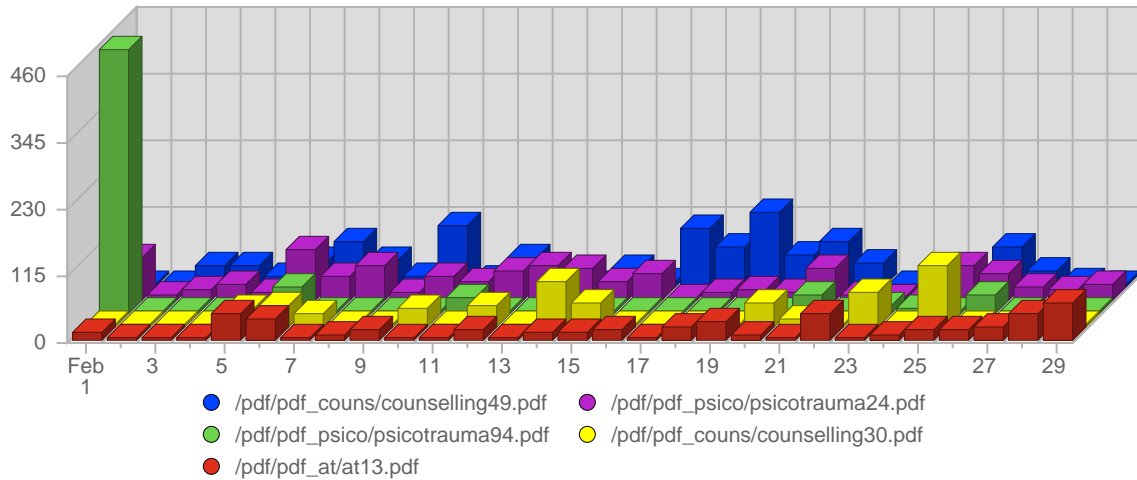

Media & Downloads

#	File	Total Downloads	Average Downloads Historically	Change	Percent of Downloads
1.	/pdf/pdf_couns/counselling49.pdf	1,106	-	-686 ▼	8,35%
2.	/pdf/pdf_psico/psicotrauma24.pdf	964	-	+56 ▲	7,27%
3.	/pdf/pdf_psico/psicotrauma94.pdf	618	-	+613 ▲	4,66%
4.	/pdf/pdf_couns/counselling30.pdf	530	-	+157 ▲	3,00%
5.	/pdf/pdf_at/at13.pdf	488	-	-281 ▼	3,68%
6.	/pdf/pdf_formaz/esperienze_cri_2005.pdf	465	-	+181 ▲	3,51%
7.	/pdf/pdf_psico/psicotrauma8.pdf	394	-	-12 ▼	2,97%
8.	/pdf/pdf_psico/psicotrauma104.pdf	345	-	+10 ▲	2,60%
9.	/pdf/pdf_formaz/counselling_pacs_2005.pdf	323	-	+61 ▲	2,44%
10.	/pdf/pdf_couns/counselling24.pdf	252	-	+50 ▲	1,90%
11.	/pdf/pdf_formaz/counselling_correggio.pdf	249	-	+81 ▲	1,88%
12.	/pdf/pdf_formaz/psicotrauma_correggio.pdf	232	-	+174 ▲	1,75%
13.	/pdf/pdf_formaz/counselling_cri_2005.pdf	209	-	+67 ▲	1,58%
14.	/pdf/pdf_formaz/counselling_uniinf_2006.pdf	203	-	-114 ▼	1,53%
15.	/pdf/pdf_couns/counselling12.pdf	190	-	-51 ▼	1,43%
16.	/pdf/pdf_psico/psicotrauma73.pdf	182	-	0 ▬	1,37%
17.	/pdf/pdf_at/at1.pdf	161	-	+39 ▲	1,22%
18.	/pdf/pdf_formaz/counselling_cri_2004.pdf	161	-	+15 ▲	1,22%
19.	/pdf/pdf_psico/psicotrauma48.pdf	148	-	-65 ▼	1,12%
20.	/pdf/pdf_psico/psicotrauma86.pdf	134	-	+28 ▲	1,01%
21.	/pdf/pdf_at/at8.pdf	124	-	+21 ▲	0,94%
22.	/pdf/pdf_at/at7.pdf	121	-	-11 ▼	0,91%
23.	/pdf/pdf_formaz/relazione2005.pdf	119	-	-15 ▼	0,90%
24.	/pdf/pdf_at/at9.pdf	114	-	-14 ▼	0,86%
25.	/pdf/pdf_ps/il+primo+soccorso.pdf	108	-	-50 ▼	0,82%
		13,254	-	-554