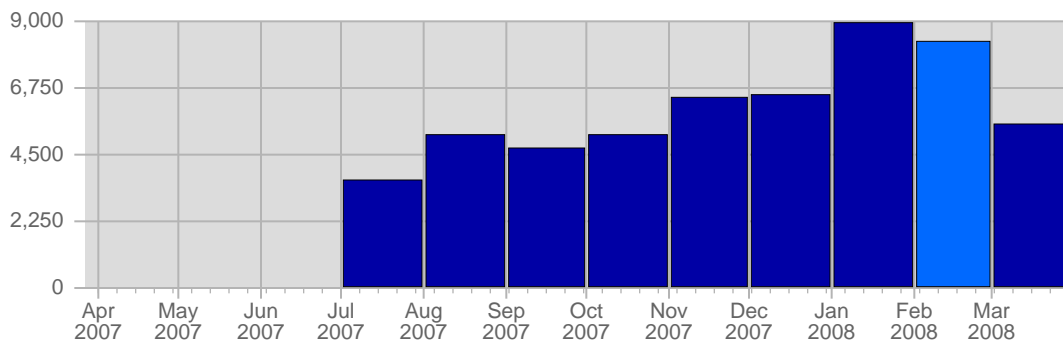

Report Description

Domain: counselling-care.it
 Report Description: Executive Summary Report for the month of February 2008
 Report Range: Month of February 2008
 Report Scope: Historical Data

Visits

Date	Total Visits	Average Visits Historically	Change	Percent of Total Visits
Fri Feb 1st, 2008	176	-	+176 ▲	3,56%
Sat Feb 2nd, 2008	140	-	+140 ▲	2,83%
Sun Feb 3rd, 2008	148	-	-2 ▼	2,99%
Mon Feb 4th, 2008	173	-	-27 ▼	3,50%
Tue Feb 5th, 2008	212	-	-16 ▼	4,29%
Wed Feb 6th, 2008	183	-	-27 ▼	3,70%
Thu Feb 7th, 2008	177	-	+27 ▲	3,58%
Fri Feb 8th, 2008	150	-	-26 ▼	3,04%
Sat Feb 9th, 2008	131	-	-9 ▼	2,65%

Page Views

Date	Total Page Views	Average Page Views Historically	Change	Percent of Total Page Views
Fri Feb 1st, 2008	598	-	+598 ▲	7,16%
Sat Feb 2nd, 2008	429	-	+429 ▲	5,13%
Sun Feb 3rd, 2008	343	-	-101 ▼	4,11%
Mon Feb 4th, 2008	443	-	+6 ▲	5,30%
Tue Feb 5th, 2008	327	-	-278 ▼	3,91%
Wed Feb 6th, 2008	337	-	-238 ▼	4,03%
Thu Feb 7th, 2008	255	-	-76 ▼	3,05%
Fri Feb 8th, 2008	177	-	-421 ▼	2,12%
Sat Feb 9th, 2008	183	-	-246 ▼	2,19%
Sun Feb 10th, 2008	303	-	-40 ▼	3,63%
Mon Feb 11th, 2008	209	-	-234 ▼	2,50%
Tue Feb 12th, 2008	280	-	-47 ▼	3,35%
Wed Feb 13th, 2008	269	-	-68 ▼	3,22%
Thu Feb 14th, 2008	382	-	+127 ▲	4,57%
Fri Feb 15th, 2008	259	-	+82 ▲	3,10%
Sat Feb 16th, 2008	230	-	+47 ▲	2,75%
Sun Feb 17th, 2008	343	-	+40 ▲	4,11%
Mon Feb 18th, 2008	314	-	+105 ▲	3,76%