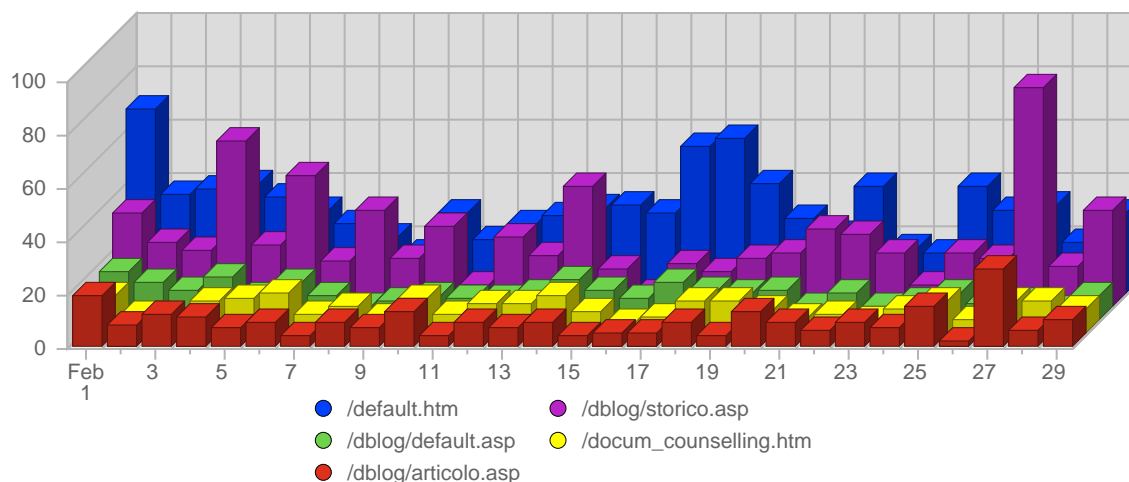

Pages

#	Title & Page	Total Page Views	Average Page Views Historically	Change	Percent of Page Views
1.	/default.htm	944	-	+36 ▲	11,30%
2.	/dblog/storico.asp	754	-	-278 ▼	9,02%
3.	/dblog/default.asp	281	-	-35 ▼	3,36%
4.	/docum_counselling.htm	272	-	-27 ▼	3,26%
5.	/dblog/articolo.asp	261	-	-99 ▼	3,12%
6.	/biblio_psicotraumatologia.htm	250	-	-16 ▼	2,99%
7.	/docum_psicotraumatologia.htm	247	-	-3 ▼	2,96%
8.	/biblio_counselling.htm	233	-	+25 ▲	2,79%
9.	/at_counselling.htm	218	-	-23 ▼	2,61%
10.	/dblog/stampa.asp	193	-	-70 ▼	2,31%
11.	/dblog/index.htm	166	-	-29 ▼	1,99%
12.	/formazione.htm	155	-	-5 ▼	1,86%
13.	/ps.htm	154	-	-6 ▼	1,84%
14.	/counselling.htm	143	-	+9 ▲	1,71%
15.	/formaz_counselling.htm	141	-	-13 ▼	1,69%
16.	/formaz_psicotraumatologia.htm	140	-	-6 ▼	1,68%
17.	/googleadsense.htm	138	-	+28 ▲	1,65%
18.	/dblog/admin/login.asp	134	-	+21 ▲	1,60%
19.	/psicotraumatologia.htm	133	-	-17 ▼	1,59%
20.	/chi+sono.htm	133	-	+5 ▲	1,59%
21.	/parlano.htm	131	-	+11 ▲	1,57%
22.	/livestats.htm	120	-	+10 ▲	1,44%
23.	/supportopsi-vvf-er.htm	116	-	+11 ▲	1,39%
24.	/links_counselling.htm	112	-	0 ▬	1,34%
25.	/links_psicotraumatologia.htm	109	-	-20 ▼	1,30%
		8,356	-	-551