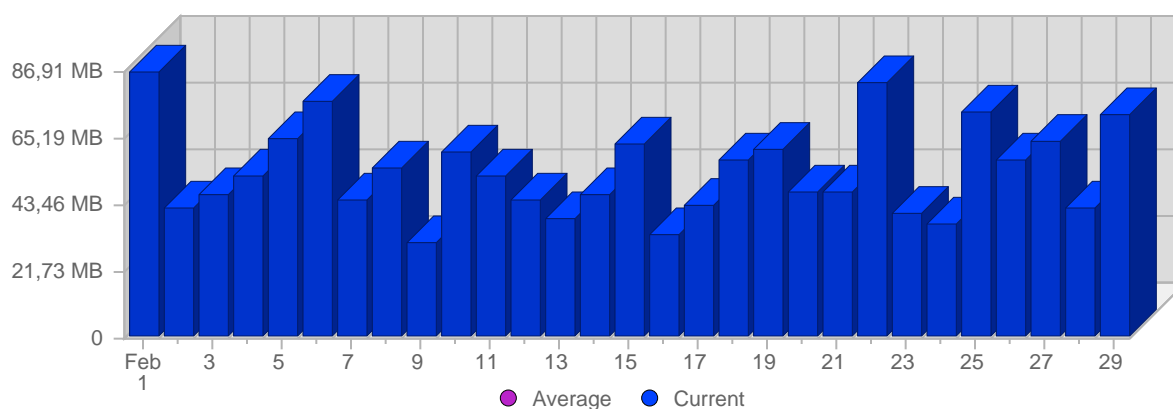

Hits

Date	Total Hits	Average Hits Historically	Change	Percent of Total Hits
Fri Feb 1st, 2008	2,099	-	+2,099 ▲	6,43%
Sat Feb 2nd, 2008	975	-	+975 ▲	2,99%
Sun Feb 3rd, 2008	946	-	-49 ▼	2,90%
Mon Feb 4th, 2008	1,106	-	-62 ▼	3,39%
Tue Feb 5th, 2008	1,167	-	-1,290 ▼	3,58%
Wed Feb 6th, 2008	1,941	-	+201 ▲	5,95%
Thu Feb 7th, 2008	891	-	-113 ▼	2,73%
Fri Feb 8th, 2008	1,199	-	-900 ▼	3,67%
Sat Feb 9th, 2008	632	-	-343 ▼	1,94%
Sun Feb 10th, 2008	1,108	-	+162 ▲	3,39%
Mon Feb 11th, 2008	950	-	-156 ▼	2,91%
Tue Feb 12th, 2008	1,085	-	-82 ▼	3,32%
Wed Feb 13th, 2008	918	-	-1,023 ▼	2,81%
Thu Feb 14th, 2008	1,142	-	+251 ▲	3,50%
Fri Feb 15th, 2008	1,353	-	+154 ▲	4,15%
Sat Feb 16th, 2008	764	-	+132 ▲	2,34%
Sun Feb 17th, 2008	1,261	-	+153 ▲	3,86%
Mon Feb 18th, 2008	1,381	-	+431 ▲	4,23%

Bandwidth

Date	Total Bandwidth	Average Bandwidth Historically	Change	Percent of Total Bandwidth
Fri Feb 1st, 2008	86,51 MB	n/a	+86,51 MB ▲	5,53%
Sat Feb 2nd, 2008	41,85 MB	n/a	+41,85 MB ▲	2,67%
Sun Feb 3rd, 2008	46,49 MB	n/a	+1,01 MB ▲	2,97%
Mon Feb 4th, 2008	52,38 MB	n/a	-2,04 MB ▼	3,35%
Tue Feb 5th, 2008	64,71 MB	n/a	-50,60 MB ▼	4,13%
Wed Feb 6th, 2008	76,83 MB	n/a	+5,87 MB ▲	4,91%
Thu Feb 7th, 2008	45,08 MB	n/a	-30,16 MB ▼	2,88%
Fri Feb 8th, 2008	54,96 MB	n/a	-31,55 MB ▼	3,51%
Sat Feb 9th, 2008	30,47 MB	n/a	-11,39 MB ▼	1,95%
Sun Feb 10th, 2008	60,17 MB	n/a	+13,68 MB ▲	3,84%
Mon Feb 11th, 2008	52,27 MB	n/a	-116,10 KB ▼	3,34%
Tue Feb 12th, 2008	44,93 MB	n/a	-19,78 MB ▼	2,87%
Wed Feb 13th, 2008	38,90 MB	n/a	-37,92 MB ▼	2,48%
Thu Feb 14th, 2008	46,84 MB	n/a	+1,76 MB ▲	2,99%
Fri Feb 15th, 2008	63,34 MB	n/a	+8,38 MB ▲	4,05%
Sat Feb 16th, 2008	33,67 MB	n/a	+3,20 MB ▲	2,15%
Sun Feb 17th, 2008	42,81 MB	n/a	-17,36 MB ▼	2,73%
Mon Feb 18th, 2008	58,18 MB	n/a	+5,90 MB ▲	3,72%