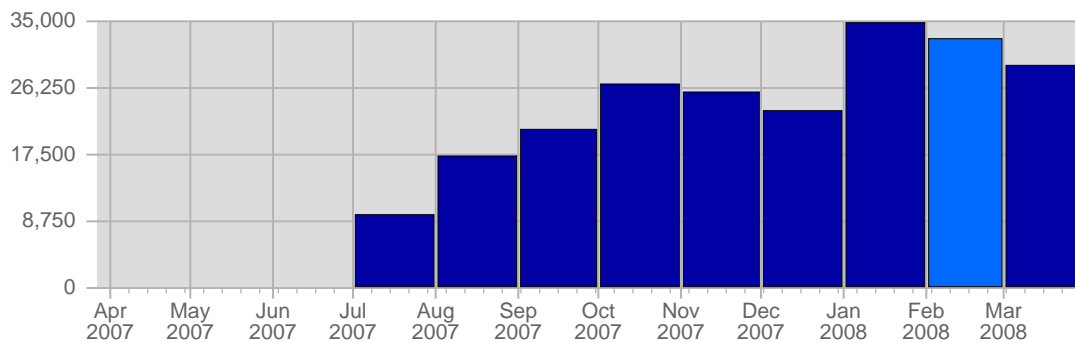

Hits

Date	Total Hits	Average Hits Historically	Change	Percent of Total Hits
Fri Feb 1st, 2008	2,099	-	+2,099 ▲	6,43%
Sat Feb 2nd, 2008	975	-	+975 ▲	2,99%
Sun Feb 3rd, 2008	946	-	-49 ▼	2,90%
Mon Feb 4th, 2008	1,106	-	-62 ▼	3,39%
Tue Feb 5th, 2008	1,167	-	-1,290 ▼	3,58%
Wed Feb 6th, 2008	1,941	-	+201 ▲	5,95%
Thu Feb 7th, 2008	891	-	-113 ▼	2,73%
Fri Feb 8th, 2008	1,199	-	-900 ▼	3,67%
Sat Feb 9th, 2008	632	-	-343 ▼	1,94%
Sun Feb 10th, 2008	1,108	-	+162 ▲	3,39%
Mon Feb 11th, 2008	950	-	-156 ▼	2,91%
Tue Feb 12th, 2008	1,085	-	-82 ▼	3,32%
Wed Feb 13th, 2008	918	-	-1,023 ▼	2,81%
Thu Feb 14th, 2008	1,142	-	+251 ▲	3,50%
Fri Feb 15th, 2008	1,353	-	+154 ▲	4,15%
Sat Feb 16th, 2008	764	-	+132 ▲	2,34%
Sun Feb 17th, 2008	1,261	-	+153 ▲	3,86%
Mon Feb 18th, 2008	1,381	-	+431 ▲	4,23%

Continued on Page 6 ...