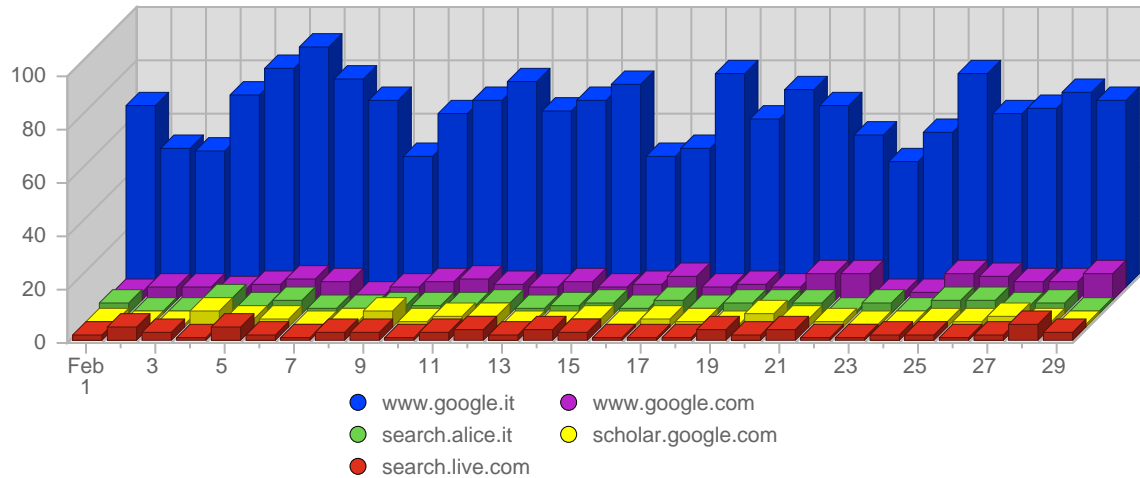

Referring Domains

#	Site Domain	Total Visits Referred	Average Visits Historically	Change	Percent of Visits
1.	www.google.it	1,939	-	-23 ▼	76,46%
2.	www.google.com	183	-	+30 ▲	7,22%
3.	search.alice.it	90	-	+22 ▲	3,55%
4.	scholar.google.com	69	-	-16 ▼	2,72%
5.	search.live.com	69	-	-60 ▼	2,72%
6.	scholar.google.it	20	-	0 ▬	0,79%
7.	it.search.yahoo.com	16	-	-1 ▼	0,63%
8.	search.msn.it	15	-	-6 ▼	0,59%
9.	www.google.ch	10	-	+3 ▲	0,39%
10.	images.google.it	8	-	+2 ▲	0,32%
11.	arianna.libero.it	7	-	+1 ▲	0,28%
12.	www.vaivale.com	6	-	-2 ▼	0,24%
13.	www.municipio.re.it	5	-	+1 ▲	0,20%
14.	www.google.es	4	-	0 ▬	0,16%
15.	209.85.135.104	4	-	-3 ▼	0,16%
16.	digilander.libero.it	4	-	-3 ▼	0,16%
17.	www.fastweb.it	4	-	+1 ▲	0,16%
18.	www.soccorritori.it	4	-	0 ▬	0,16%
19.	search.sweetim.com	4	-	0 ▬	0,16%
20.	www.google.co.uk	3	-	+1 ▲	0,12%
21.	www.google.de	3	-	+2 ▲	0,12%
22.	192.168.2.150	3	-	+2 ▲	0,12%
23.	www.cri.re.it	3	-	+3 ▲	0,12%
24.	www.counselingitalia.com	3	-	0 ▬	0,12%
25.	search.yahoo.com	3	-	+1 ▲	0,12%
		2,536	-	-47