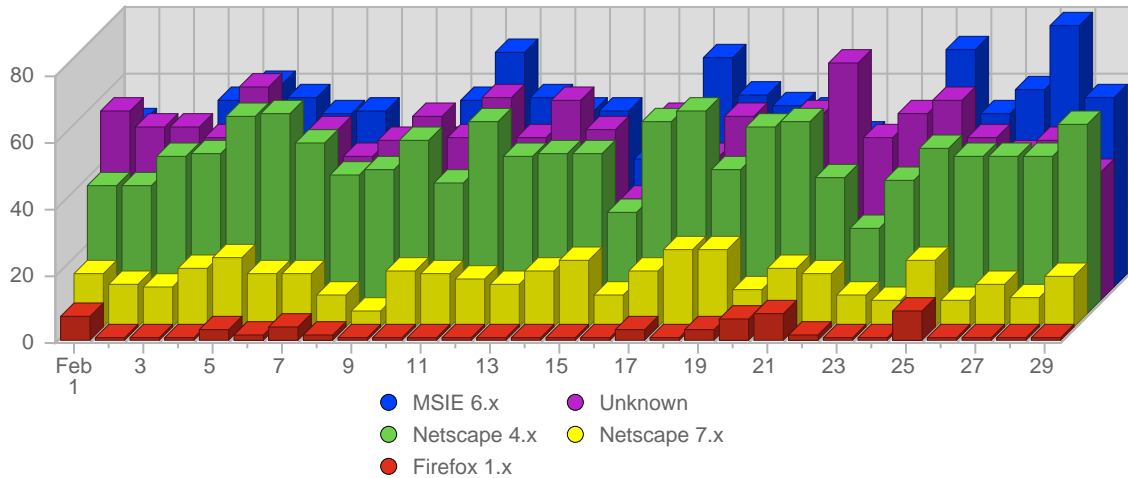

Browser Types

#	Icon	Browser Type	Total Visits	Average Visits Historically	Change	Percent of Visits
1.		MSIE 6.x	1,520	-	-10 ▼	30,75%
2.		Unknown	1,489	-	-370 ▼	30,12%
3.		Netscape 4.x	1,379	-	-26 ▼	27,90%
4.		Netscape 7.x	425	-	-95 ▼	8,60%
5.		Firefox 1.x	55	-	+12 ▲	1,11%
6.		MSIE 5.0x	25	-	+10 ▲	0,51%
7.		Netscape 2.x	15	-	+11 ▲	0,30%
8.		MSIE 5.5	14	-	+7 ▲	0,28%
9.		Opera 3.x	10	-	+5 ▲	0,20%
10.		Avant	5	-	+4 ▲	0,10%
11.		MSIE 4.x	2	-	+1 ▲	0,04%
12.		Safari 1.x	1	-	0 ▬	0,02%
13.		AOL 6.x	1	-	+1 ▲	0,02%
14.		Opera 7.x	1	-	+1 ▲	0,02%

Continued on Page 12 ...