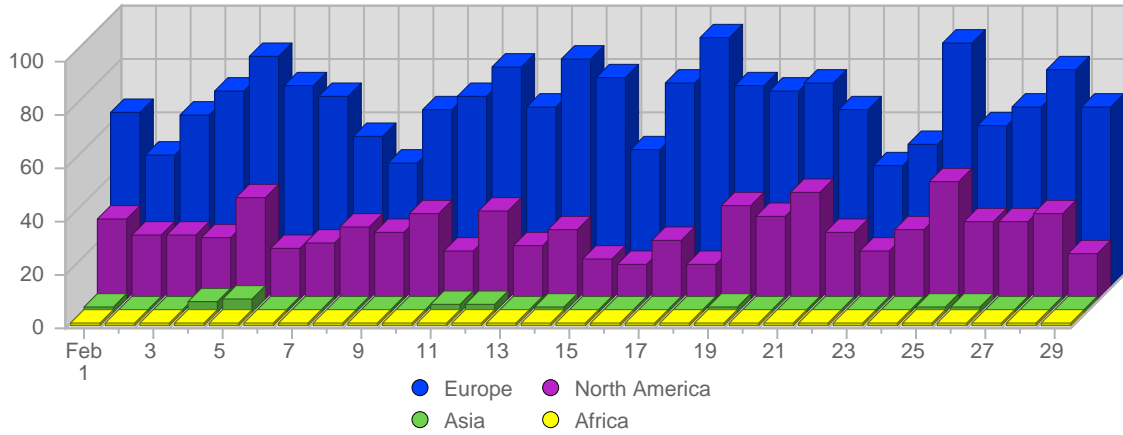

Search Engines

#	Logo	Search Engine	Total Visits Referred	Average Visits Historically	Change	Percent of Visits
1.		Google	2,100	-	-4 ▼	97,99%
2.		Yahoo	23	-	+4 ▲	1,07%
3.		MSN	17	-	-5 ▼	0,79%
4.		AltaVista	3	-	-1 ▼	0,14%
			2,143	-	-10	

Continent Breakdown

#	Continent	Total Visits	Average Visits Historically	Change	Percent of Visits
1.	Europe	2,008	-	-23 ▼	71,77%
2.	North America	749	-	-215 ▼	26,77%
3.	Asia	39	-	+4 ▲	1,39%
4.	Africa	2	-	+2 ▲	0,07%
		2,798	-	-234	