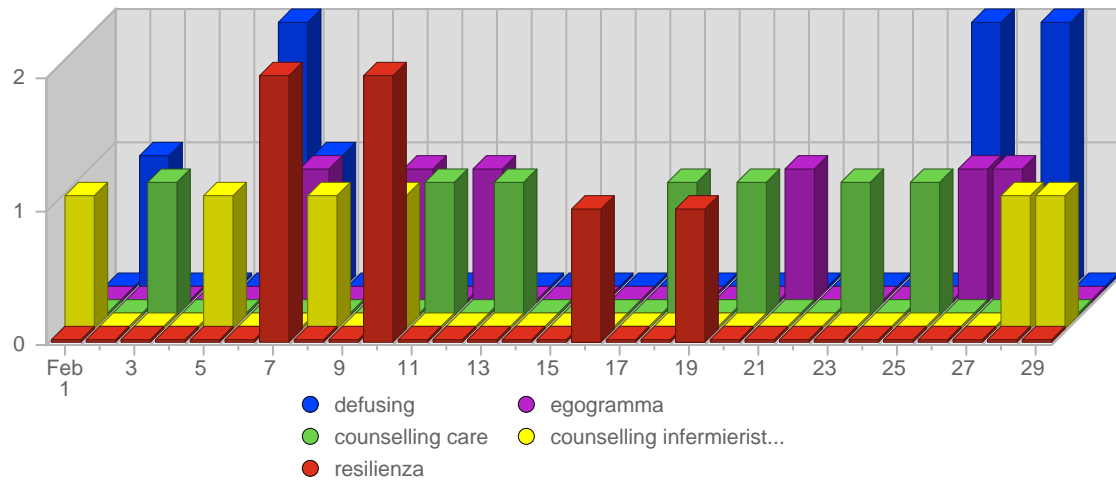

Search Phrases

#	Search Phrase	Total Visits Referred	Average Visits Historically	Change	Percent of Visits
1.	defusing	8	-	-1 ▼	0,38%
2.	egogramma	7	-	+7 ▲	0,33%
3.	counselling care	7	-	+1 ▲	0,33%
4.	counselling infermierist...	6	-	-7 ▼	0,28%
5.	resilienza	6	-	-1 ▼	0,28%
6.	analisi transazional...	5	-	-3 ▼	0,24%
7.	www.miserico...	5	-	-4 ▼	0,24%
8.	tapiramato	5	-	+5 ▲	0,24%
9.	counselling sanitario	5	-	+3 ▲	0,24%
10.	roberta sanseverino	4	-	+4 ▲	0,19%
11.	ingiunzioni analisi transazional...	4	-	+4 ▲	0,19%
12.	sindrome post traumatica	4	-	+1 ▲	0,19%
13.	relazione aiuto	4	-	-3 ▼	0,19%
14.	trriage psichiatrico	4	-	0 ▬	0,19%
15.	counseling infermiere	3	-	+1 ▲	0,14%
16.	dpts war children	3	-	+3 ▲	0,14%
17.	counseling sanitario	3	-	+2 ▲	0,14%
18.	psicologia dell emergenza	3	-	+2 ▲	0,14%
19.	eric berne ciao poi	3	-	+3 ▲	0,14%
20.	pragmatica della comunicazion... umana	3	-	+3 ▲	0,14%
21.	counseling infermierist...	3	-	+1 ▲	0,14%
22.	counseling nursing	3	-	+2 ▲	0,14%
23.	strategie di coping	3	-	+1 ▲	0,14%
24.	immagini buon samaritano	3	-	+1 ▲	0,14%
25.	stress burnout	3	-	+2 ▲	0,14%
		2,117	-	-15