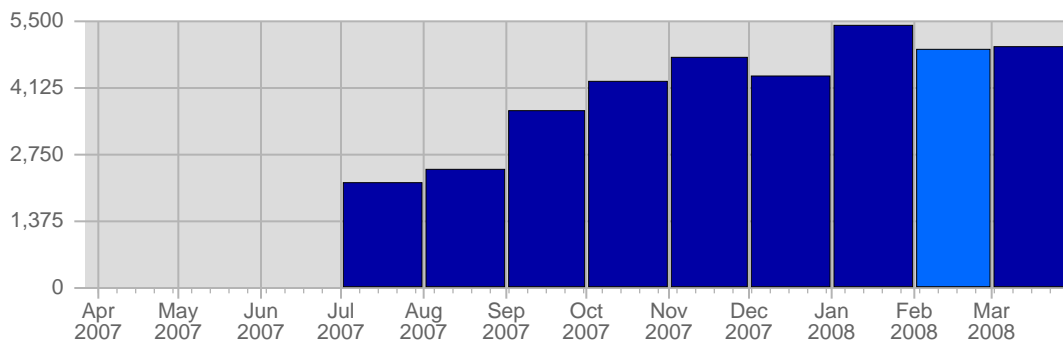

Report Description

Domain: counselling-care.it
 Report Description: Executive Summary Report for the month of February 2008
 Report Range: Month of February 2008
 Report Scope: Historical Data

Visits

Date	Total Visits	Average Visits Historically	Change	Percent of Total Visits
Fri Feb 1st, 2008	176	-	+176 ▲	3,56%
Sat Feb 2nd, 2008	140	-	+140 ▲	2,83%
Sun Feb 3rd, 2008	148	-	-2 ▼	2,99%
Mon Feb 4th, 2008	173	-	-27 ▼	3,50%
Tue Feb 5th, 2008	212	-	-16 ▼	4,29%
Wed Feb 6th, 2008	183	-	-27 ▼	3,70%
Thu Feb 7th, 2008	177	-	+27 ▲	3,58%
Fri Feb 8th, 2008	150	-	-26 ▼	3,04%
Sat Feb 9th, 2008	131	-	-9 ▼	2,65%

Page Views

Date	Total Page Views	Average Page Views Historically	Change	Percent of Total Page Views
Fri Feb 1st, 2008	598	-	+598 ▲	7,16%
Sat Feb 2nd, 2008	429	-	+429 ▲	5,13%
Sun Feb 3rd, 2008	343	-	-101 ▼	4,11%
Mon Feb 4th, 2008	443	-	+6 ▲	5,30%
Tue Feb 5th, 2008	327	-	-278 ▼	3,91%
Wed Feb 6th, 2008	337	-	-238 ▼	4,03%
Thu Feb 7th, 2008	255	-	-76 ▼	3,05%
Fri Feb 8th, 2008	177	-	-421 ▼	2,12%
Sat Feb 9th, 2008	183	-	-246 ▼	2,19%
Sun Feb 10th, 2008	303	-	-40 ▼	3,63%
Mon Feb 11th, 2008	209	-	-234 ▼	2,50%
Tue Feb 12th, 2008	280	-	-47 ▼	3,35%
Wed Feb 13th, 2008	269	-	-68 ▼	3,22%
Thu Feb 14th, 2008	382	-	+127 ▲	4,57%
Fri Feb 15th, 2008	259	-	+82 ▲	3,10%
Sat Feb 16th, 2008	230	-	+47 ▲	2,75%
Sun Feb 17th, 2008	343	-	+40 ▲	4,11%
Mon Feb 18th, 2008	314	-	+105 ▲	3,76%