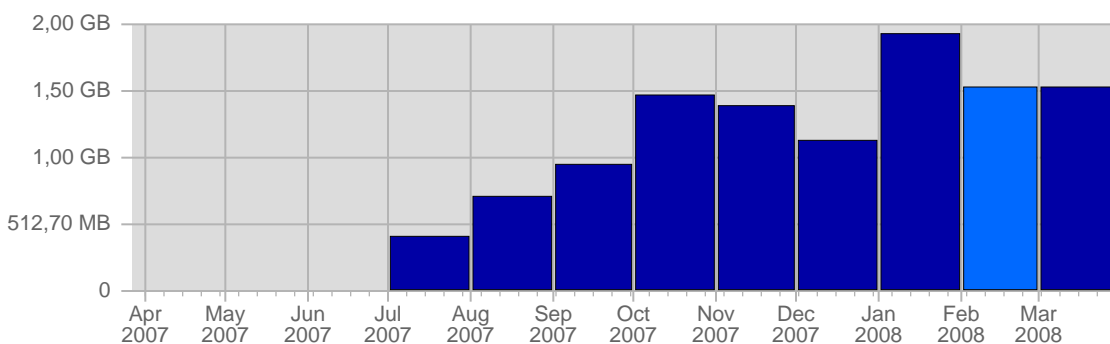

Hits

Date	Total Hits	Average Hits Historically	Change	Percent of Total Hits
Fri Feb 1st, 2008	2,099	-	+2,099 ▲	6,43%
Sat Feb 2nd, 2008	975	-	+975 ▲	2,99%
Sun Feb 3rd, 2008	946	-	-49 ▼	2,90%
Mon Feb 4th, 2008	1,106	-	-62 ▼	3,39%
Tue Feb 5th, 2008	1,167	-	-1,290 ▼	3,58%
Wed Feb 6th, 2008	1,941	-	+201 ▲	5,95%
Thu Feb 7th, 2008	891	-	-113 ▼	2,73%
Fri Feb 8th, 2008	1,199	-	-900 ▼	3,67%
Sat Feb 9th, 2008	632	-	-343 ▼	1,94%
Sun Feb 10th, 2008	1,108	-	+162 ▲	3,39%
Mon Feb 11th, 2008	950	-	-156 ▼	2,91%
Tue Feb 12th, 2008	1,085	-	-82 ▼	3,32%
Wed Feb 13th, 2008	918	-	-1,023 ▼	2,81%
Thu Feb 14th, 2008	1,142	-	+251 ▲	3,50%
Fri Feb 15th, 2008	1,353	-	+154 ▲	4,15%
Sat Feb 16th, 2008	764	-	+132 ▲	2,34%
Sun Feb 17th, 2008	1,261	-	+153 ▲	3,86%
Mon Feb 18th, 2008	1,381	-	+431 ▲	4,23%

Bandwidth

Date	Total Bandwidth	Average Bandwidth Historically	Change	Percent of Total Bandwidth
Fri Feb 1st, 2008	86,51 MB	n/a	+86,51 MB ▲	5,53%
Sat Feb 2nd, 2008	41,85 MB	n/a	+41,85 MB ▲	2,67%
Sun Feb 3rd, 2008	46,49 MB	n/a	+1,01 MB ▲	2,97%
Mon Feb 4th, 2008	52,38 MB	n/a	-2,04 MB ▼	3,35%
Tue Feb 5th, 2008	64,71 MB	n/a	-50,60 MB ▼	4,13%
Wed Feb 6th, 2008	76,83 MB	n/a	+5,87 MB ▲	4,91%
Thu Feb 7th, 2008	45,08 MB	n/a	-30,16 MB ▼	2,88%
Fri Feb 8th, 2008	54,96 MB	n/a	-31,55 MB ▼	3,51%
Sat Feb 9th, 2008	30,47 MB	n/a	-11,39 MB ▼	1,95%
Sun Feb 10th, 2008	60,17 MB	n/a	+13,68 MB ▲	3,84%
Mon Feb 11th, 2008	52,27 MB	n/a	-116,10 KB ▼	3,34%
Tue Feb 12th, 2008	44,93 MB	n/a	-19,78 MB ▼	2,87%
Wed Feb 13th, 2008	38,90 MB	n/a	-37,92 MB ▼	2,48%
Thu Feb 14th, 2008	46,84 MB	n/a	+1,76 MB ▲	2,99%
Fri Feb 15th, 2008	63,34 MB	n/a	+8,38 MB ▲	4,05%
Sat Feb 16th, 2008	33,67 MB	n/a	+3,20 MB ▲	2,15%
Sun Feb 17th, 2008	42,81 MB	n/a	-17,36 MB ▼	2,73%
Mon Feb 18th, 2008	58,18 MB	n/a	+5,90 MB ▲	3,72%