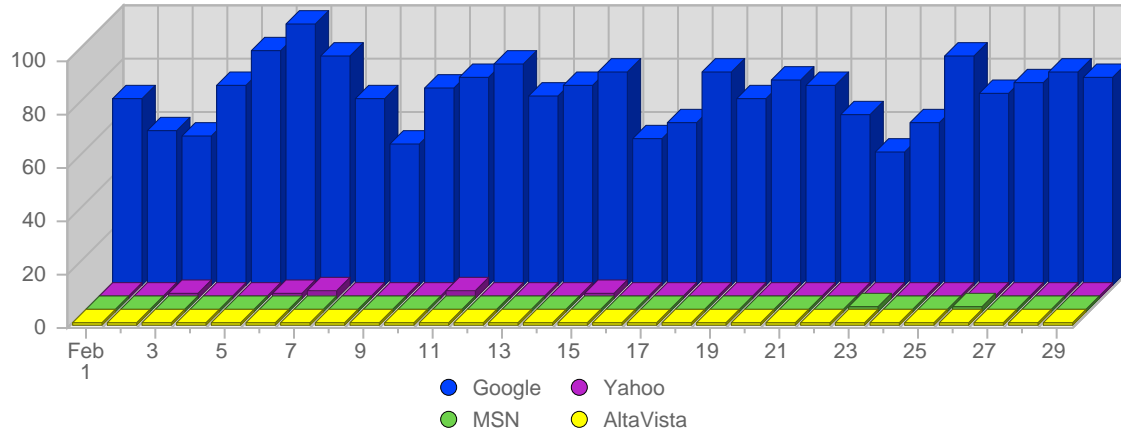

Search Engines

#	Logo	Search Engine	Total Visits Referred	Average Visits Historically	Change	Percent of Visits
1.		Google	2,100	-	-4 ▼	97,99%
2.		Yahoo	23	-	+4 ▲	1,07%
3.		MSN	17	-	-5 ▼	0,79%
4.		AltaVista	3	-	-1 ▼	0,14%
			2,143	-	-10