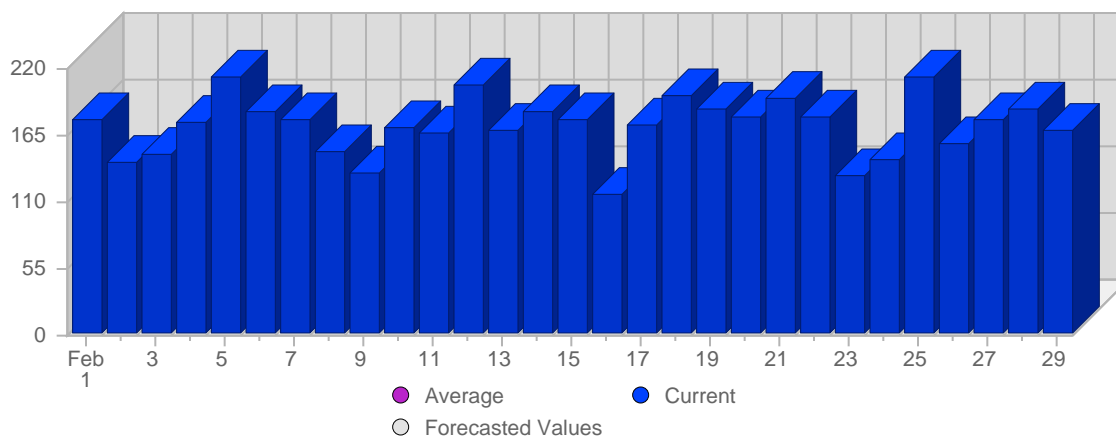

Report Description

Domain: counselling-care.it
 Report Description: Executive Summary Report for the month of February 2008
 Report Range: Month of February 2008
 Report Scope: Historical Data

Visits

Date	Total Visits	Average Visits Historically	Change	Percent of Total Visits
Fri Feb 1st, 2008	176	-	+176 ▲	3,56%
Sat Feb 2nd, 2008	140	-	+140 ▲	2,83%
Sun Feb 3rd, 2008	148	-	-2 ▼	2,99%
Mon Feb 4th, 2008	173	-	-27 ▼	3,50%
Tue Feb 5th, 2008	212	-	-16 ▼	4,29%
Wed Feb 6th, 2008	183	-	-27 ▼	3,70%
Thu Feb 7th, 2008	177	-	+27 ▲	3,58%
Fri Feb 8th, 2008	150	-	-26 ▼	3,04%
Sat Feb 9th, 2008	131	-	-9 ▼	2,65%

Continued on Page 2 ...

... continued from Page 1

Sun Feb 10th, 2008	170	-	+22 ▲	3,44%
Mon Feb 11th, 2008	164	-	-9 ▼	3,32%
Tue Feb 12th, 2008	205	-	-7 ▼	4,15%
Wed Feb 13th, 2008	168	-	-15 ▼	3,40%
Thu Feb 14th, 2008	183	-	+6 ▲	3,70%
Fri Feb 15th, 2008	177	-	+27 ▲	3,58%
Sat Feb 16th, 2008	114	-	-17 ▼	2,31%
Sun Feb 17th, 2008	172	-	+2 ▲	3,48%
Mon Feb 18th, 2008	196	-	+32 ▲	3,97%
Tue Feb 19th, 2008	185	-	-20 ▼	3,74%
Wed Feb 20th, 2008	178	-	+10 ▲	3,60%
Thu Feb 21st, 2008	194	-	+11 ▲	3,93%
Fri Feb 22nd, 2008	179	-	+2 ▲	3,62%
Sat Feb 23rd, 2008	129	-	+15 ▲	2,61%
Sun Feb 24th, 2008	143	-	-29 ▼	2,89%
Mon Feb 25th, 2008	212	-	+16 ▲	4,29%
Tue Feb 26th, 2008	157	-	-28 ▼	3,18%
Wed Feb 27th, 2008	175	-	-3 ▼	3,54%
Thu Feb 28th, 2008	184	-	-10 ▼	3,72%
Fri Feb 29th, 2008	168	-	-11 ▼	3,40%
	4,943	-	-465	