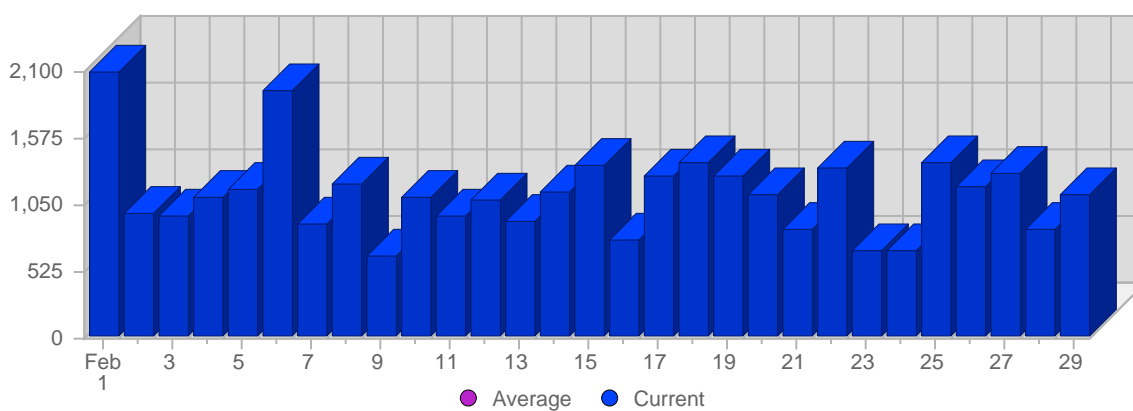

Hits

Date	Total Hits	Average Hits Historically	Change	Percent of Total Hits
Fri Feb 1st, 2008	2,099	-	+2,099 ▲	6,43%
Sat Feb 2nd, 2008	975	-	+975 ▲	2,99%
Sun Feb 3rd, 2008	946	-	-49 ▼	2,90%
Mon Feb 4th, 2008	1,106	-	-62 ▼	3,39%
Tue Feb 5th, 2008	1,167	-	-1,290 ▼	3,58%
Wed Feb 6th, 2008	1,941	-	+201 ▲	5,95%
Thu Feb 7th, 2008	891	-	-113 ▼	2,73%
Fri Feb 8th, 2008	1,199	-	-900 ▼	3,67%
Sat Feb 9th, 2008	632	-	-343 ▼	1,94%
Sun Feb 10th, 2008	1,108	-	+162 ▲	3,39%
Mon Feb 11th, 2008	950	-	-156 ▼	2,91%
Tue Feb 12th, 2008	1,085	-	-82 ▼	3,32%
Wed Feb 13th, 2008	918	-	-1,023 ▼	2,81%
Thu Feb 14th, 2008	1,142	-	+251 ▲	3,50%
Fri Feb 15th, 2008	1,353	-	+154 ▲	4,15%
Sat Feb 16th, 2008	764	-	+132 ▲	2,34%
Sun Feb 17th, 2008	1,261	-	+153 ▲	3,86%
Mon Feb 18th, 2008	1,381	-	+431 ▲	4,23%

Continued on Page 6 ...