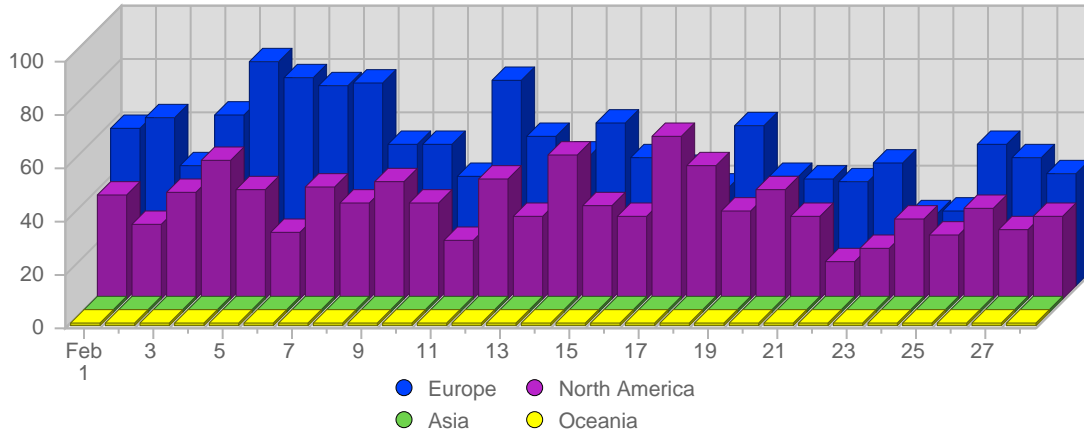

Search Engines

#	Logo	Search Engine	Total Visits Referred	Average Visits Historically	Change	Percent of Visits
1.		Google	1,359	339,33	+38 ▲	99,34%
2.		MSN	4	10,29	-1 ▼	0,29%
3.		Yahoo	3	6,50	-5 ▼	0,22%
4.		AltaVista	2	2,08	+1 ▲	0,15%
			1,368	357	33	

Continent Breakdown

#	Continent	Total Visits	Average Visits Historically	Change	Percent of Visits
1.	Europe	1,487	610,67	-323 ▼	59,79%
2.	North America	995	473,58	-59 ▼	40,01%
3.	Asia	4	7,63	+1 ▲	0,16%
4.	Oceania	1	0,00	+1 ▲	0,04%
		2,487	1,089	-380	