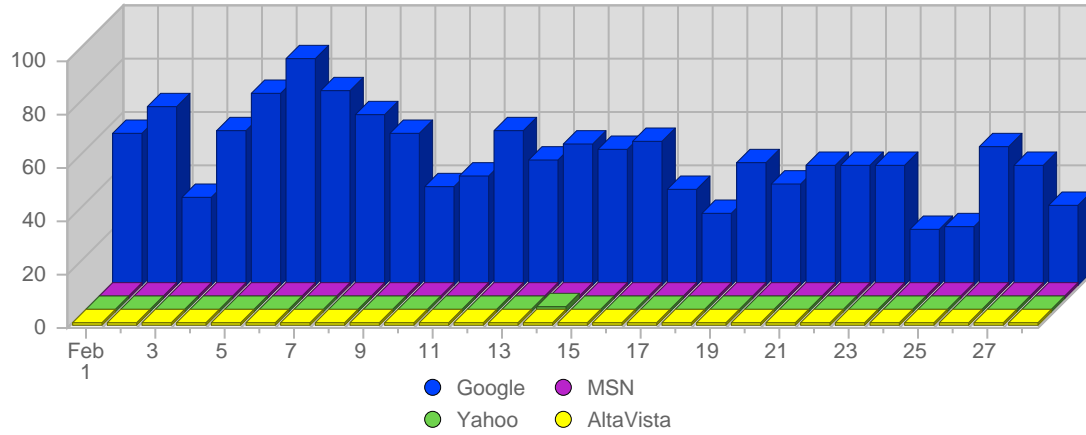

Search Engines

#	Logo	Search Engine	Total Visits Referred	Average Visits Historically	Change	Percent of Visits
1.		Google	1,359	339,33	+38 ▲	99,34%
2.		MSN	4	10,29	-1 ▼	0,29%
3.		Yahoo	3	6,50	-5 ▼	0,22%
4.		AltaVista	2	2,08	+1 ▲	0,15%
			1,368	357	33