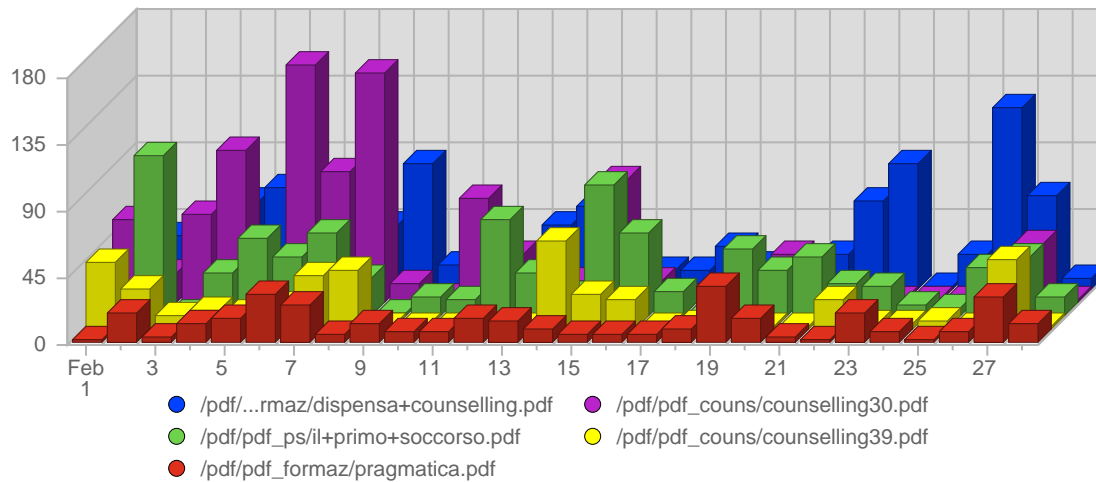

Media & Downloads

#	File	Total Downloads	Average Downloads Historically	Change	Percent of Downloads
1.	/pdf/pdf_formaz/dispensa+counselling.pdf	1,048	285,73	+339 ▲	9,35%
2.	/pdf/pdf_couns/counselling30.pdf	997	273,33	-84 ▼	8,89%
3.	/pdf/pdf_ps/il+primo+soccorso.pdf	864	187,47	+349 ▲	7,71%
4.	/pdf/pdf_couns/counselling39.pdf	381	224,00	+64 ▲	3,40%
5.	/pdf/pdf_formaz/pragmatica.pdf	345	172,50	+235 ▲	3,08%
6.	/pdf/pdf_formaz/esperienze_cri_2005.pdf	324	55,80	+105 ▲	2,89%
7.	/pdf/portfolio.pdf	309	100,40	+40 ▲	2,76%
8.	/convegnovvfi/irace+vincenzo.pdf	263	131,50	+243 ▲	2,35%
9.	/pdf/pdf_formaz/counselling_correggio.pdf	235	69,08	+101 ▲	2,10%
10.	/pdf/pdf_formaz/counselling_pacs_2005.pdf	233	65,67	-25 ▼	2,08%
11.	/pdf/pdf_formaz/counselling_cri_2004.pdf	227	30,53	+160 ▲	2,03%
12.	/pdf/pdf_psico/psicotrauma94.pdf	212	136,50	+118 ▲	1,89%
13.	/pdf/pdf_couns/counselling40.pdf	208	113,60	-39 ▼	1,86%
14.	/pdf/pdf_couns/counselling24.pdf	196	39,71	+73 ▲	1,75%
15.	/pdf/...maz/dispensa_psicotraumatologia.pdf	185	45,33	+97 ▲	1,65%
16.	/pdf/pdf_psico/psicotrauma24.pdf	175	71,86	-157 ▼	1,56%
17.	/pdf/pdf_ps/pbls_laici.pdf	153	54,40	+72 ▲	1,37%
18.	/pdf/pdf_formaz/psicotrauma_pacs_2005.pdf	152	36,40	-6 ▼	1,36%
19.	/pdf/pdf_psico/psicotrauma8.pdf	139	29,57	+60 ▲	1,24%
20.	/pdf/pdf_psico/psicotrauma58.pdf	138	101,83	-53 ▼	1,23%
21.	/pdf/pdf_psico/psicotrauma48.pdf	120	32,14	+29 ▲	1,07%
22.	/pdf/curriculum.pdf	117	45,20	+25 ▲	1,04%
23.	/pdf/pdf_psico/psicotrauma57.pdf	112	82,39	-31 ▼	1,00%
24.	/pdf/pdf_formaz/psicotrauma_deu_2005.pdf	108	28,07	+16 ▲	0,96%
25.	/pdf/pdf_formaz/psicotrauma_cri_2004.pdf	98	18,60	+59 ▲	0,87%
		11,210	3,225	1,705