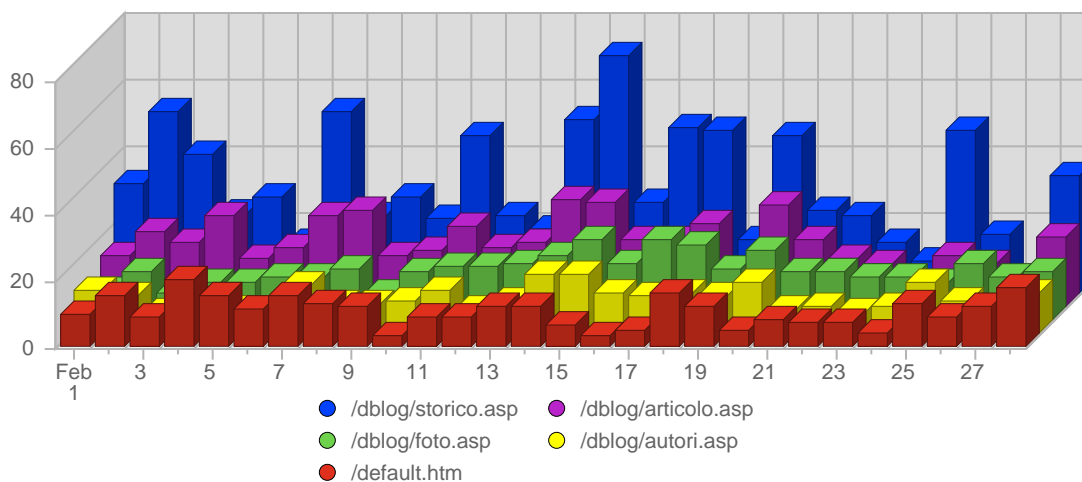

Pages

#	Title & Page	Total Page Views	Average Page Views Historically	Change	Percent of Page Views
1.	/dblog/storico.asp	905	1,545,67	-5,405 ▼	13,85%
2.	/dblog/articolo.asp	540	1,291,33	-5,359 ▼	8,26%
3.	/dblog/foto.asp	416	1,125,33	-5,278 ▼	6,37%
4.	/dblog/autori.asp	291	1,093,83	-5,340 ▼	4,45%
5.	/default.htm	290	249,47	-255 ▼	4,44%
6.	/dblog/risultati.asp	279	166,00	-105 ▼	4,27%
7.	/dblog/fotografia.asp	279	1,093,00	-5,398 ▼	4,27%
8.	/dblog/classifica.asp	249	131,67	+56 ▲	3,81%
9.	/dblog/default.asp	247	2,040,50	-10,818 ▼	3,78%
10.	/center_default.htm	229	114,50	-138 ▼	3,50%
11.	/dblog/pubblicazioni.asp	226	1,045,50	-5,406 ▼	3,46%
12.	/top_default.htm	200	100,00	-156 ▼	3,06%
13.	/dblog/linklog.asp	181	106,67	+60 ▲	2,77%
14.	/ticker1.swf	178	139,08	-74 ▼	2,72%
15.	/docum_counselling.htm	161	48,60	+1 ▲	2,46%
16.	/pragmatica.htm	137	39,36	-42 ▼	2,10%
17.	/dblog/resize.aspx	130	104,33	-53 ▼	1,99%
18.	/center_counselling.htm	120	60,00	-22 ▼	1,84%
19.	/counselling.htm	119	77,60	-40 ▼	1,82%
20.	/center_psicotraumatologia.htm	115	57,50	-10 ▼	1,76%
21.	/top_counselling.htm	114	57,00	-11 ▼	1,74%
22.	/psicotraumatologia.htm	112	74,20	-28 ▼	1,71%
23.	/top_psicotraumatologia.htm	108	54,00	-10 ▼	1,65%
24.	/docum_psico.htm	108	58,33	-9 ▼	1,65%
25.	/chisono.htm	89	70,27	-40 ▼	1,36%
		6,536	5,292	-44,730