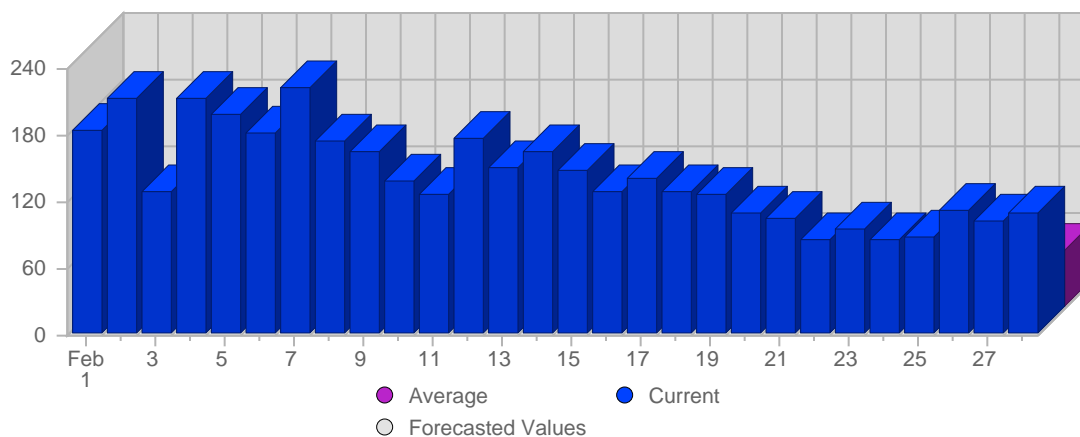

Report Description

Domain: counselling-care.it
 Report Description: Executive Summary Report for the month of February 2007
 Report Range: Month of February 2007
 Report Scope: Historical Data

Visits

Date	Total Visits	Average Visits Historically	Change	Percent of Total Visits
Thu Feb 1st, 2007	182	51,72	+182 ▲	4,60%
Fri Feb 2nd, 2007	211	51,31	+211 ▲	5,33%
Sat Feb 3rd, 2007	128	46,15	+128 ▲	3,23%
Sun Feb 4th, 2007	212	45,97	+61 ▲	5,35%
Mon Feb 5th, 2007	196	53,46	+12 ▲	4,95%
Tue Feb 6th, 2007	180	54,28	-13 ▼	4,55%
Wed Feb 7th, 2007	220	51,59	+46 ▲	5,56%
Thu Feb 8th, 2007	174	51,72	-8 ▼	4,39%
Fri Feb 9th, 2007	164	51,31	-47 ▼	4,14%

Page Views

Date	Total Page Views	Average Page Views Historically	Change	Percent of Total Page Views
Thu Feb 1st, 2007	223	94,06	+223 ▲	3,41%
Fri Feb 2nd, 2007	321	85,99	+321 ▲	4,91%
Sat Feb 3rd, 2007	236	88,25	+236 ▲	3,61%
Sun Feb 4th, 2007	316	105,15	+125 ▲	4,83%
Mon Feb 5th, 2007	228	125,15	-53 ▼	3,49%
Tue Feb 6th, 2007	236	655,40	+35 ▲	3,61%
Wed Feb 7th, 2007	359	211,95	+163 ▲	5,49%
Thu Feb 8th, 2007	300	94,06	+77 ▲	4,59%
Fri Feb 9th, 2007	241	85,99	-80 ▼	3,69%
Sat Feb 10th, 2007	159	88,25	-77 ▼	2,43%
Sun Feb 11th, 2007	202	105,15	-114 ▼	3,09%
Mon Feb 12th, 2007	209	125,15	-19 ▼	3,20%
Tue Feb 13th, 2007	217	655,40	-19 ▼	3,32%
Wed Feb 14th, 2007	306	211,95	-53 ▼	4,68%
Thu Feb 15th, 2007	254	94,06	-46 ▼	3,89%
Fri Feb 16th, 2007	200	85,99	-41 ▼	3,06%
Sat Feb 17th, 2007	237	88,25	+78 ▲	3,63%
Sun Feb 18th, 2007	324	105,15	+122 ▲	4,96%