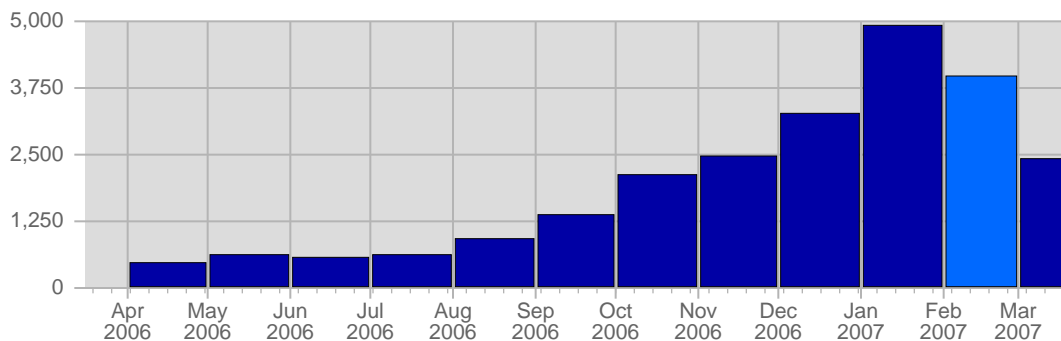

Report Description

Domain: counselling-care.it
 Report Description: Executive Summary Report for the month of February 2007
 Report Range: Month of February 2007
 Report Scope: Historical Data

Visits

Date	Total Visits	Average Visits Historically	Change	Percent of Total Visits
Thu Feb 1st, 2007	182	51,72	+182 ▲	4,60%
Fri Feb 2nd, 2007	211	51,31	+211 ▲	5,33%
Sat Feb 3rd, 2007	128	46,15	+128 ▲	3,23%
Sun Feb 4th, 2007	212	45,97	+61 ▲	5,35%
Mon Feb 5th, 2007	196	53,46	+12 ▲	4,95%
Tue Feb 6th, 2007	180	54,28	-13 ▼	4,55%
Wed Feb 7th, 2007	220	51,59	+46 ▲	5,56%
Thu Feb 8th, 2007	174	51,72	-8 ▼	4,39%
Fri Feb 9th, 2007	164	51,31	-47 ▼	4,14%

Page Views

Date	Total Page Views	Average Page Views Historically	Change	Percent of Total Page Views
Thu Feb 1st, 2007	223	94,06	+223 ▲	3,41%
Fri Feb 2nd, 2007	321	85,99	+321 ▲	4,91%
Sat Feb 3rd, 2007	236	88,25	+236 ▲	3,61%
Sun Feb 4th, 2007	316	105,15	+125 ▲	4,83%
Mon Feb 5th, 2007	228	125,15	-53 ▼	3,49%
Tue Feb 6th, 2007	236	655,40	+35 ▲	3,61%
Wed Feb 7th, 2007	359	211,95	+163 ▲	5,49%
Thu Feb 8th, 2007	300	94,06	+77 ▲	4,59%
Fri Feb 9th, 2007	241	85,99	-80 ▼	3,69%
Sat Feb 10th, 2007	159	88,25	-77 ▼	2,43%
Sun Feb 11th, 2007	202	105,15	-114 ▼	3,09%
Mon Feb 12th, 2007	209	125,15	-19 ▼	3,20%
Tue Feb 13th, 2007	217	655,40	-19 ▼	3,32%
Wed Feb 14th, 2007	306	211,95	-53 ▼	4,68%
Thu Feb 15th, 2007	254	94,06	-46 ▼	3,89%
Fri Feb 16th, 2007	200	85,99	-41 ▼	3,06%
Sat Feb 17th, 2007	237	88,25	+78 ▲	3,63%
Sun Feb 18th, 2007	324	105,15	+122 ▲	4,96%