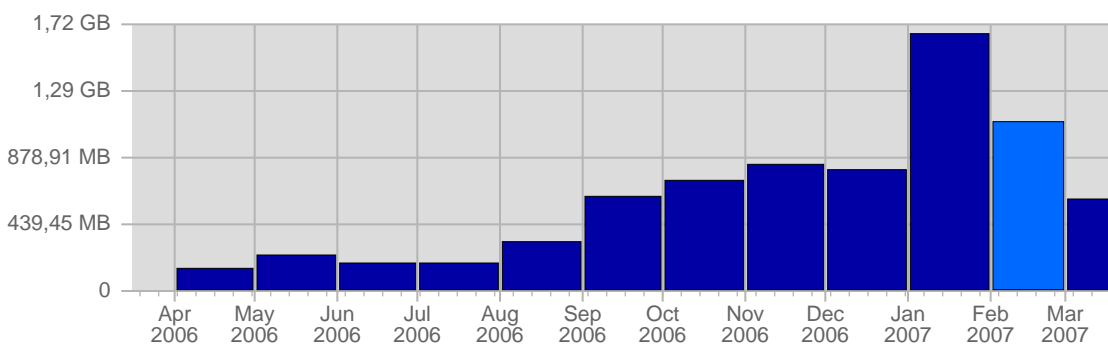

Hits

Date	Total Hits	Average Hits Historically	Change	Percent of Total Hits
Thu Feb 1st, 2007	796	486,40	+796 ▲	3,37%
Fri Feb 2nd, 2007	1,197	412,94	+1,197 ▲	5,06%
Sat Feb 3rd, 2007	754	462,49	+754 ▲	3,19%
Sun Feb 4th, 2007	1,203	412,86	+684 ▲	5,09%
Mon Feb 5th, 2007	1,006	661,92	-43 ▼	4,25%
Tue Feb 6th, 2007	1,095	1,072,39	+288 ▲	4,63%
Wed Feb 7th, 2007	1,575	604,80	+921 ▲	6,66%
Thu Feb 8th, 2007	1,400	486,40	+604 ▲	5,92%
Fri Feb 9th, 2007	837	412,94	-360 ▼	3,54%
Sat Feb 10th, 2007	483	462,49	-271 ▼	2,04%
Sun Feb 11th, 2007	696	412,86	-507 ▼	2,94%
Mon Feb 12th, 2007	837	661,92	-169 ▼	3,54%
Tue Feb 13th, 2007	651	1,072,39	-444 ▼	2,75%
Wed Feb 14th, 2007	1,188	604,80	-387 ▼	5,02%
Thu Feb 15th, 2007	836	486,40	-564 ▼	3,53%
Fri Feb 16th, 2007	676	412,94	-161 ▼	2,86%
Sat Feb 17th, 2007	482	462,49	-1 ▼	2,04%
Sun Feb 18th, 2007	850	412,86	+154 ▲	3,59%

Bandwidth

Date	Total Bandwidth	Average Bandwidth Historically	Change	Percent of Total Bandwidth
Thu Feb 1st, 2007	29,01 MB	16,31 MB	+29,01 MB ▲	2,59%
Fri Feb 2nd, 2007	56,48 MB	14,73 MB	+56,48 MB ▲	5,04%
Sat Feb 3rd, 2007	27,52 MB	11,94 MB	+27,52 MB ▲	2,46%
Sun Feb 4th, 2007	57,92 MB	12,85 MB	+32,95 MB ▲	5,17%
Mon Feb 5th, 2007	40,90 MB	17,37 MB	-5,55 MB ▼	3,65%
Tue Feb 6th, 2007	53,45 MB	27,26 MB	+25,31 MB ▲	4,77%
Wed Feb 7th, 2007	99,31 MB	17,13 MB	+71,97 MB ▲	8,86%
Thu Feb 8th, 2007	63,34 MB	16,31 MB	+34,33 MB ▲	5,65%
Fri Feb 9th, 2007	38,10 MB	14,73 MB	-18,38 MB ▼	3,40%
Sat Feb 10th, 2007	28,09 MB	11,94 MB	+574,70 KB ▲	2,51%
Sun Feb 11th, 2007	27,87 MB	12,85 MB	-30,04 MB ▼	2,49%
Mon Feb 12th, 2007	44,50 MB	17,37 MB	+3,61 MB ▲	3,97%
Tue Feb 13th, 2007	22,85 MB	27,26 MB	-30,61 MB ▼	2,04%
Wed Feb 14th, 2007	58,77 MB	17,13 MB	-40,54 MB ▼	5,25%
Thu Feb 15th, 2007	41,34 MB	16,31 MB	-22,00 MB ▼	3,69%
Fri Feb 16th, 2007	31,90 MB	14,73 MB	-6,19 MB ▼	2,85%
Sat Feb 17th, 2007	18,77 MB	11,94 MB	-9,31 MB ▼	1,68%
Sun Feb 18th, 2007	42,40 MB	12,85 MB	+14,53 MB ▲	3,79%