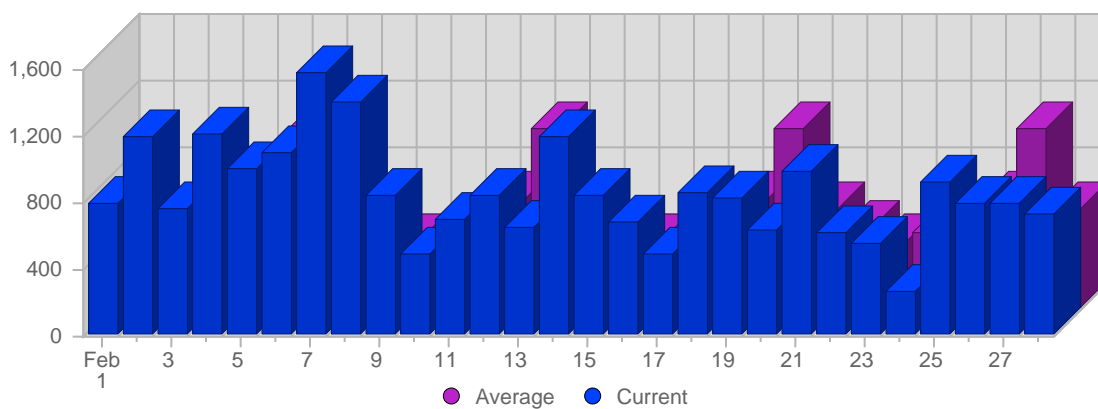

Page Views

Date	Total Page Views	Average Page Views Historically	Change	Percent of Total Page Views
Thu Feb 1st, 2007	223	94,06	+223 ▲	3,41%
Fri Feb 2nd, 2007	321	85,99	+321 ▲	4,91%
Sat Feb 3rd, 2007	236	88,25	+236 ▲	3,61%
Sun Feb 4th, 2007	316	105,15	+125 ▲	4,83%
Mon Feb 5th, 2007	228	125,15	-53 ▼	3,49%
Tue Feb 6th, 2007	236	655,40	+35 ▲	3,61%
Wed Feb 7th, 2007	359	211,95	+163 ▲	5,49%
Thu Feb 8th, 2007	300	94,06	+77 ▲	4,59%
Fri Feb 9th, 2007	241	85,99	-80 ▼	3,69%
Sat Feb 10th, 2007	159	88,25	-77 ▼	2,43%
Sun Feb 11th, 2007	202	105,15	-114 ▼	3,09%
Mon Feb 12th, 2007	209	125,15	-19 ▼	3,20%
Tue Feb 13th, 2007	217	655,40	-19 ▼	3,32%
Wed Feb 14th, 2007	306	211,95	-53 ▼	4,68%
Thu Feb 15th, 2007	254	94,06	-46 ▼	3,89%
Fri Feb 16th, 2007	200	85,99	-41 ▼	3,06%
Sat Feb 17th, 2007	237	88,25	+78 ▲	3,63%
Sun Feb 18th, 2007	324	105,15	+122 ▲	4,96%

Hits

Date	Total Hits	Average Hits Historically	Change	Percent of Total Hits
Thu Feb 1st, 2007	796	486,40	+796 ▲	3,37%
Fri Feb 2nd, 2007	1,197	412,94	+1,197 ▲	5,06%
Sat Feb 3rd, 2007	754	462,49	+754 ▲	3,19%
Sun Feb 4th, 2007	1,203	412,86	+684 ▲	5,09%
Mon Feb 5th, 2007	1,006	661,92	-43 ▼	4,25%
Tue Feb 6th, 2007	1,095	1,072,39	+288 ▲	4,63%
Wed Feb 7th, 2007	1,575	604,80	+921 ▲	6,66%
Thu Feb 8th, 2007	1,400	486,40	+604 ▲	5,92%
Fri Feb 9th, 2007	837	412,94	-360 ▼	3,54%
Sat Feb 10th, 2007	483	462,49	-271 ▼	2,04%
Sun Feb 11th, 2007	696	412,86	-507 ▼	2,94%
Mon Feb 12th, 2007	837	661,92	-169 ▼	3,54%
Tue Feb 13th, 2007	651	1,072,39	-444 ▼	2,75%
Wed Feb 14th, 2007	1,188	604,80	-387 ▼	5,02%
Thu Feb 15th, 2007	836	486,40	-564 ▼	3,53%
Fri Feb 16th, 2007	676	412,94	-161 ▼	2,86%
Sat Feb 17th, 2007	482	462,49	-1 ▼	2,04%
Sun Feb 18th, 2007	850	412,86	+154 ▲	3,59%