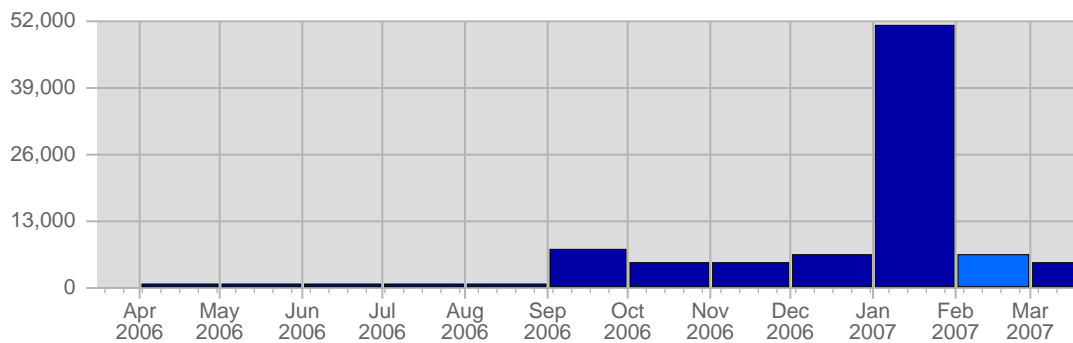

Report Description

Domain: counselling-care.it
 Report Description: Executive Summary Report for the month of February 2007
 Report Range: Month of February 2007
 Report Scope: Historical Data

Visits

Date	Total Visits	Average Visits Historically	Change	Percent of Total Visits
Thu Feb 1st, 2007	182	51,72	+182 ▲	4,60%
Fri Feb 2nd, 2007	211	51,31	+211 ▲	5,33%
Sat Feb 3rd, 2007	128	46,15	+128 ▲	3,23%
Sun Feb 4th, 2007	212	45,97	+61 ▲	5,35%
Mon Feb 5th, 2007	196	53,46	+12 ▲	4,95%
Tue Feb 6th, 2007	180	54,28	-13 ▼	4,55%
Wed Feb 7th, 2007	220	51,59	+46 ▲	5,56%
Thu Feb 8th, 2007	174	51,72	-8 ▼	4,39%
Fri Feb 9th, 2007	164	51,31	-47 ▼	4,14%

Page Views

Date	Total Page Views	Average Page Views Historically	Change	Percent of Total Page Views
Thu Feb 1st, 2007	223	94,06	+223 ▲	3,41%
Fri Feb 2nd, 2007	321	85,99	+321 ▲	4,91%
Sat Feb 3rd, 2007	236	88,25	+236 ▲	3,61%
Sun Feb 4th, 2007	316	105,15	+125 ▲	4,83%
Mon Feb 5th, 2007	228	125,15	-53 ▼	3,49%
Tue Feb 6th, 2007	236	655,40	+35 ▲	3,61%
Wed Feb 7th, 2007	359	211,95	+163 ▲	5,49%
Thu Feb 8th, 2007	300	94,06	+77 ▲	4,59%
Fri Feb 9th, 2007	241	85,99	-80 ▼	3,69%
Sat Feb 10th, 2007	159	88,25	-77 ▼	2,43%
Sun Feb 11th, 2007	202	105,15	-114 ▼	3,09%
Mon Feb 12th, 2007	209	125,15	-19 ▼	3,20%
Tue Feb 13th, 2007	217	655,40	-19 ▼	3,32%
Wed Feb 14th, 2007	306	211,95	-53 ▼	4,68%
Thu Feb 15th, 2007	254	94,06	-46 ▼	3,89%
Fri Feb 16th, 2007	200	85,99	-41 ▼	3,06%
Sat Feb 17th, 2007	237	88,25	+78 ▲	3,63%
Sun Feb 18th, 2007	324	105,15	+122 ▲	4,96%