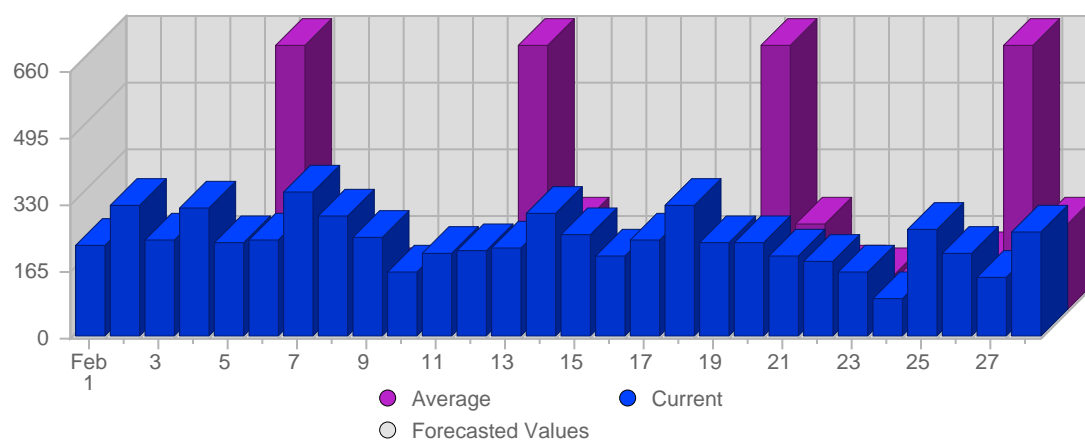

Report Description

Domain: counselling-care.it
 Report Description: Executive Summary Report for the month of February 2007
 Report Range: Month of February 2007
 Report Scope: Historical Data

Visits

Date	Total Visits	Average Visits Historically	Change	Percent of Total Visits
Thu Feb 1st, 2007	182	51,72	+182 ▲	4,60%
Fri Feb 2nd, 2007	211	51,31	+211 ▲	5,33%
Sat Feb 3rd, 2007	128	46,15	+128 ▲	3,23%
Sun Feb 4th, 2007	212	45,97	+61 ▲	5,35%
Mon Feb 5th, 2007	196	53,46	+12 ▲	4,95%
Tue Feb 6th, 2007	180	54,28	-13 ▼	4,55%
Wed Feb 7th, 2007	220	51,59	+46 ▲	5,56%
Thu Feb 8th, 2007	174	51,72	-8 ▼	4,39%
Fri Feb 9th, 2007	164	51,31	-47 ▼	4,14%

Page Views

Date	Total Page Views	Average Page Views Historically	Change	Percent of Total Page Views
Thu Feb 1st, 2007	223	94,06	+223 ▲	3,41%
Fri Feb 2nd, 2007	321	85,99	+321 ▲	4,91%
Sat Feb 3rd, 2007	236	88,25	+236 ▲	3,61%
Sun Feb 4th, 2007	316	105,15	+125 ▲	4,83%
Mon Feb 5th, 2007	228	125,15	-53 ▼	3,49%
Tue Feb 6th, 2007	236	655,40	+35 ▲	3,61%
Wed Feb 7th, 2007	359	211,95	+163 ▲	5,49%
Thu Feb 8th, 2007	300	94,06	+77 ▲	4,59%
Fri Feb 9th, 2007	241	85,99	-80 ▼	3,69%
Sat Feb 10th, 2007	159	88,25	-77 ▼	2,43%
Sun Feb 11th, 2007	202	105,15	-114 ▼	3,09%
Mon Feb 12th, 2007	209	125,15	-19 ▼	3,20%
Tue Feb 13th, 2007	217	655,40	-19 ▼	3,32%
Wed Feb 14th, 2007	306	211,95	-53 ▼	4,68%
Thu Feb 15th, 2007	254	94,06	-46 ▼	3,89%
Fri Feb 16th, 2007	200	85,99	-41 ▼	3,06%
Sat Feb 17th, 2007	237	88,25	+78 ▲	3,63%
Sun Feb 18th, 2007	324	105,15	+122 ▲	4,96%