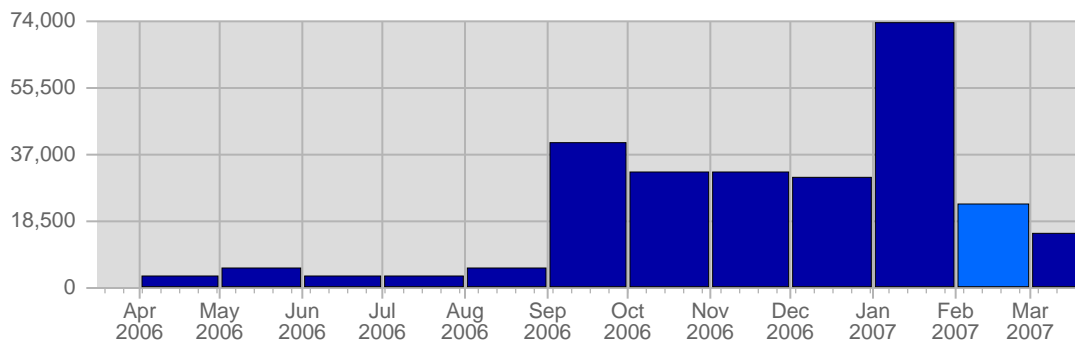

Page Views

Date	Total Page Views	Average Page Views Historically	Change	Percent of Total Page Views
Thu Feb 1st, 2007	223	94,06	+223 ▲	3,41%
Fri Feb 2nd, 2007	321	85,99	+321 ▲	4,91%
Sat Feb 3rd, 2007	236	88,25	+236 ▲	3,61%
Sun Feb 4th, 2007	316	105,15	+125 ▲	4,83%
Mon Feb 5th, 2007	228	125,15	-53 ▼	3,49%
Tue Feb 6th, 2007	236	655,40	+35 ▲	3,61%
Wed Feb 7th, 2007	359	211,95	+163 ▲	5,49%
Thu Feb 8th, 2007	300	94,06	+77 ▲	4,59%
Fri Feb 9th, 2007	241	85,99	-80 ▼	3,69%
Sat Feb 10th, 2007	159	88,25	-77 ▼	2,43%
Sun Feb 11th, 2007	202	105,15	-114 ▼	3,09%
Mon Feb 12th, 2007	209	125,15	-19 ▼	3,20%
Tue Feb 13th, 2007	217	655,40	-19 ▼	3,32%
Wed Feb 14th, 2007	306	211,95	-53 ▼	4,68%
Thu Feb 15th, 2007	254	94,06	-46 ▼	3,89%
Fri Feb 16th, 2007	200	85,99	-41 ▼	3,06%
Sat Feb 17th, 2007	237	88,25	+78 ▲	3,63%
Sun Feb 18th, 2007	324	105,15	+122 ▲	4,96%

Hits

Date	Total Hits	Average Hits Historically	Change	Percent of Total Hits
Thu Feb 1st, 2007	796	486,40	+796 ▲	3,37%
Fri Feb 2nd, 2007	1,197	412,94	+1,197 ▲	5,06%
Sat Feb 3rd, 2007	754	462,49	+754 ▲	3,19%
Sun Feb 4th, 2007	1,203	412,86	+684 ▲	5,09%
Mon Feb 5th, 2007	1,006	661,92	-43 ▼	4,25%
Tue Feb 6th, 2007	1,095	1,072,39	+288 ▲	4,63%
Wed Feb 7th, 2007	1,575	604,80	+921 ▲	6,66%
Thu Feb 8th, 2007	1,400	486,40	+604 ▲	5,92%
Fri Feb 9th, 2007	837	412,94	-360 ▼	3,54%
Sat Feb 10th, 2007	483	462,49	-271 ▼	2,04%
Sun Feb 11th, 2007	696	412,86	-507 ▼	2,94%
Mon Feb 12th, 2007	837	661,92	-169 ▼	3,54%
Tue Feb 13th, 2007	651	1,072,39	-444 ▼	2,75%
Wed Feb 14th, 2007	1,188	604,80	-387 ▼	5,02%
Thu Feb 15th, 2007	836	486,40	-564 ▼	3,53%
Fri Feb 16th, 2007	676	412,94	-161 ▼	2,86%
Sat Feb 17th, 2007	482	462,49	-1 ▼	2,04%
Sun Feb 18th, 2007	850	412,86	+154 ▲	3,59%