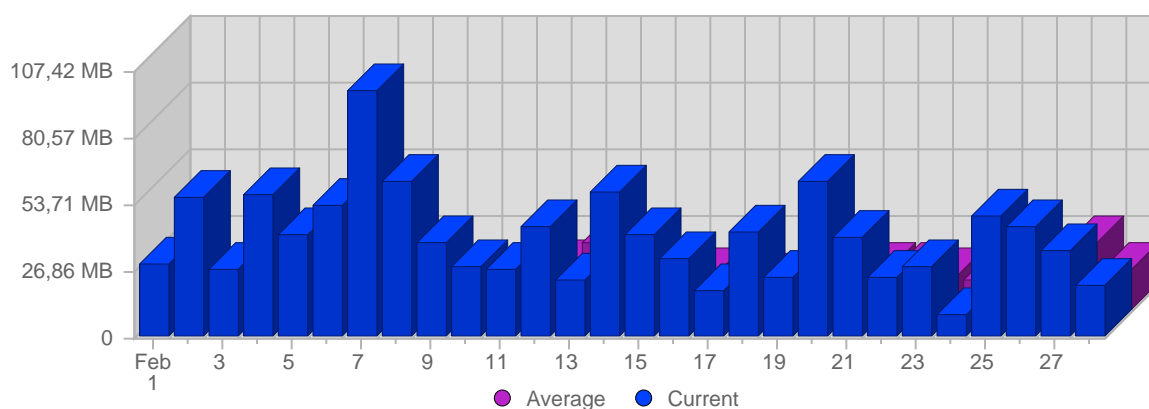

Hits

Date	Total Hits	Average Hits Historically	Change	Percent of Total Hits
Thu Feb 1st, 2007	796	486,40	+796 ▲	3,37%
Fri Feb 2nd, 2007	1,197	412,94	+1,197 ▲	5,06%
Sat Feb 3rd, 2007	754	462,49	+754 ▲	3,19%
Sun Feb 4th, 2007	1,203	412,86	+684 ▲	5,09%
Mon Feb 5th, 2007	1,006	661,92	-43 ▼	4,25%
Tue Feb 6th, 2007	1,095	1,072,39	+288 ▲	4,63%
Wed Feb 7th, 2007	1,575	604,80	+921 ▲	6,66%
Thu Feb 8th, 2007	1,400	486,40	+604 ▲	5,92%
Fri Feb 9th, 2007	837	412,94	-360 ▼	3,54%
Sat Feb 10th, 2007	483	462,49	-271 ▼	2,04%
Sun Feb 11th, 2007	696	412,86	-507 ▼	2,94%
Mon Feb 12th, 2007	837	661,92	-169 ▼	3,54%
Tue Feb 13th, 2007	651	1,072,39	-444 ▼	2,75%
Wed Feb 14th, 2007	1,188	604,80	-387 ▼	5,02%
Thu Feb 15th, 2007	836	486,40	-564 ▼	3,53%
Fri Feb 16th, 2007	676	412,94	-161 ▼	2,86%
Sat Feb 17th, 2007	482	462,49	-1 ▼	2,04%
Sun Feb 18th, 2007	850	412,86	+154 ▲	3,59%

Bandwidth

Date	Total Bandwidth	Average Bandwidth Historically	Change	Percent of Total Bandwidth
Thu Feb 1st, 2007	29,01 MB	16,31 MB	+29,01 MB ▲	2,59%
Fri Feb 2nd, 2007	56,48 MB	14,73 MB	+56,48 MB ▲	5,04%
Sat Feb 3rd, 2007	27,52 MB	11,94 MB	+27,52 MB ▲	2,46%
Sun Feb 4th, 2007	57,92 MB	12,85 MB	+32,95 MB ▲	5,17%
Mon Feb 5th, 2007	40,90 MB	17,37 MB	-5,55 MB ▼	3,65%
Tue Feb 6th, 2007	53,45 MB	27,26 MB	+25,31 MB ▲	4,77%
Wed Feb 7th, 2007	99,31 MB	17,13 MB	+71,97 MB ▲	8,86%
Thu Feb 8th, 2007	63,34 MB	16,31 MB	+34,33 MB ▲	5,65%
Fri Feb 9th, 2007	38,10 MB	14,73 MB	-18,38 MB ▼	3,40%
Sat Feb 10th, 2007	28,09 MB	11,94 MB	+574,70 KB ▲	2,51%
Sun Feb 11th, 2007	27,87 MB	12,85 MB	-30,04 MB ▼	2,49%
Mon Feb 12th, 2007	44,50 MB	17,37 MB	+3,61 MB ▲	3,97%
Tue Feb 13th, 2007	22,85 MB	27,26 MB	-30,61 MB ▼	2,04%
Wed Feb 14th, 2007	58,77 MB	17,13 MB	-40,54 MB ▼	5,25%
Thu Feb 15th, 2007	41,34 MB	16,31 MB	-22,00 MB ▼	3,69%
Fri Feb 16th, 2007	31,90 MB	14,73 MB	-6,19 MB ▼	2,85%
Sat Feb 17th, 2007	18,77 MB	11,94 MB	-9,31 MB ▼	1,68%
Sun Feb 18th, 2007	42,40 MB	12,85 MB	+14,53 MB ▲	3,79%