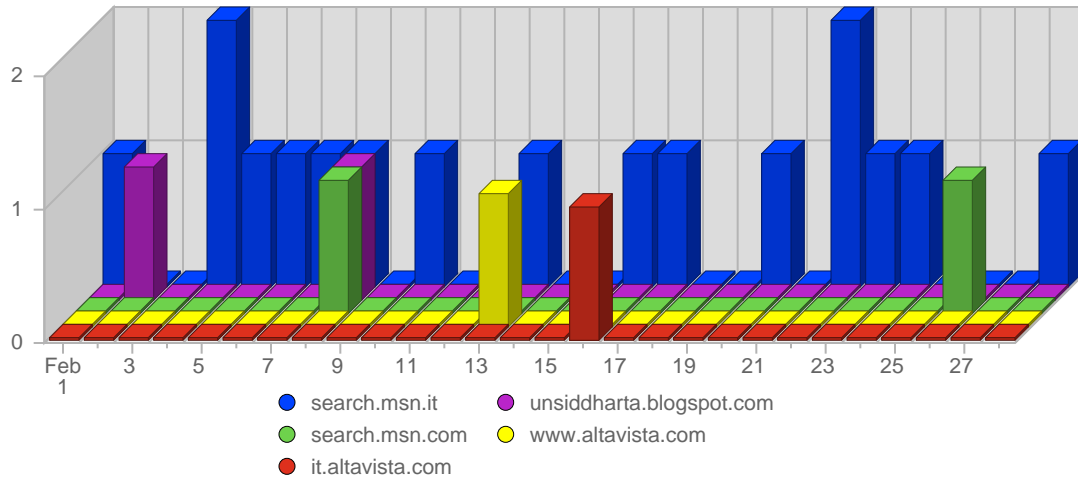

Referring Domains

#	Site Domain	Total Visits Referred	Average Visits Historically	Change	Percent of Visits
1.	search.msn.it	17	10,60	+7 ▲	70,83%
2.	unsiddharta.blogspot.com	2	1.00	+1 ▲	8,33%
3.	search.msn.com	2	1,60	+1 ▲	8,33%
4.	www.altavista.com	1	0,67	0 ▬	4,17%
5.	it.altavista.com	1	1.00	+1 ▲	4,17%
6.	www.google.it	1	13.00	-1 ▼	4,17%
		24	35	-7