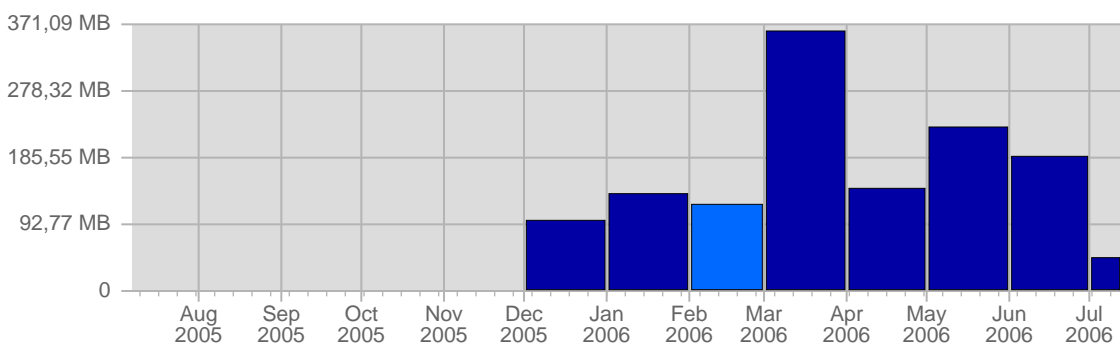

Bandwidth

Date	Total Bandwidth	Average Bandwidth Historically	Change	Percent of Total Bandwidth
Wed Feb 1st, 2006	4,60 MB	4,41 MB	+4,60 MB ▲	3,82%
Thu Feb 2nd, 2006	519,50 KB	5,42 MB	+519,50 KB ▲	0,42%
Fri Feb 3rd, 2006	1,18 MB	6,47 MB	+1,18 MB ▲	0,98%
Sat Feb 4th, 2006	1,18 MB	3,45 MB	+1,18 MB ▲	0,98%
Sun Feb 5th, 2006	244,70 KB	5,75 MB	-2,07 MB ▼	0,20%
Mon Feb 6th, 2006	6,90 MB	7,75 MB	+6,64 MB ▲	5,72%
Tue Feb 7th, 2006	4,33 MB	8,20 MB	+3,83 MB ▲	3,60%
Wed Feb 8th, 2006	711,00 KB	4,41 MB	-3,91 MB ▼	0,58%
Thu Feb 9th, 2006	7,17 MB	5,42 MB	+6,66 MB ▲	5,95%
Fri Feb 10th, 2006	12,85 MB	6,47 MB	+11,67 MB ▲	10,66%
Sat Feb 11th, 2006	6,18 MB	3,45 MB	+5,00 MB ▲	5,12%
Sun Feb 12th, 2006	745,60 KB	5,75 MB	+500,90 KB ▲	0,60%
Mon Feb 13th, 2006	600,70 KB	7,75 MB	-6,31 MB ▼	0,49%
Tue Feb 14th, 2006	459,90 KB	8,20 MB	-3,89 MB ▼	0,37%
Wed Feb 15th, 2006	n/a	4,41 MB	-711,00 KB ▼	-
Thu Feb 16th, 2006	192,80 KB	5,42 MB	-6,98 MB ▼	0,16%
Fri Feb 17th, 2006	1,01 MB	6,47 MB	-11,84 MB ▼	0,84%
Sat Feb 18th, 2006	4,01 MB	3,45 MB	-2,17 MB ▼	3,32%

Continued on Page 8 ...