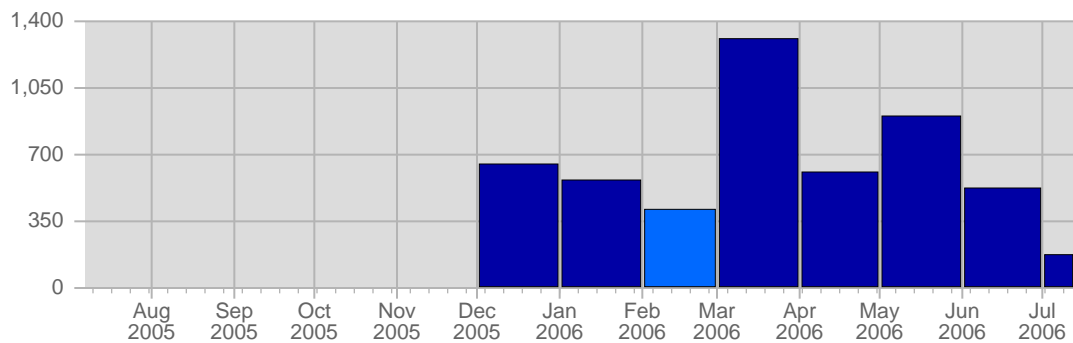

Report Description

Domain: counselling-care.it
 Report Description: Executive Summary Report for the month of February 2006
 Report Range: Month of February 2006
 Report Scope: Historical Data

Visits

Date	Total Visits	Average Visits Historically	Change	Percent of Total Visits
Wed Feb 1st, 2006	10	12,83	+10 ▲	3,14%
Thu Feb 2nd, 2006	4	14,24	+4 ▲	1,25%
Fri Feb 3rd, 2006	3	13,66	+3 ▲	0,94%
Sat Feb 4th, 2006	10	13,28	+10 ▲	3,14%
Sun Feb 5th, 2006	5	14,45	-1 ▼	1,57%
Mon Feb 6th, 2006	25	17,24	+21 ▲	7,84%
Tue Feb 7th, 2006	14	18,10	+9 ▲	4,39%
Wed Feb 8th, 2006	3	12,83	-7 ▼	0,94%
Thu Feb 9th, 2006	15	14,24	+11 ▲	4,70%

Page Views

Date	Total Page Views	Average Page Views Historically	Change	Percent of Total Page Views
Wed Feb 1st, 2006	30	22,21	+30 ▲	7,21%
Thu Feb 2nd, 2006	5	22,59	+5 ▲	1,20%
Fri Feb 3rd, 2006	17	23,00	+17 ▲	4,09%
Sat Feb 4th, 2006	17	18,66	+17 ▲	4,09%
Sun Feb 5th, 2006	16	24,00	-15 ▼	3,85%
Mon Feb 6th, 2006	25	29,45	+24 ▲	6,01%
Tue Feb 7th, 2006	17	26,55	+8 ▲	4,09%
Wed Feb 8th, 2006	2	22,21	-28 ▼	0,48%
Thu Feb 9th, 2006	30	22,59	+25 ▲	7,21%
Fri Feb 10th, 2006	20	23,00	+3 ▲	4,81%
Sat Feb 11th, 2006	18	18,66	+1 ▲	4,33%
Sun Feb 12th, 2006	13	24,00	-3 ▼	3,13%
Mon Feb 13th, 2006	9	29,45	-16 ▼	2,16%
Tue Feb 14th, 2006	8	26,55	-9 ▼	1,92%
Wed Feb 15th, 2006	0	22,21	-2 ▼	-
Thu Feb 16th, 2006	6	22,59	-24 ▼	1,44%
Fri Feb 17th, 2006	13	23,00	-7 ▼	3,13%
Sat Feb 18th, 2006	3	18,66	-15 ▼	0,72%