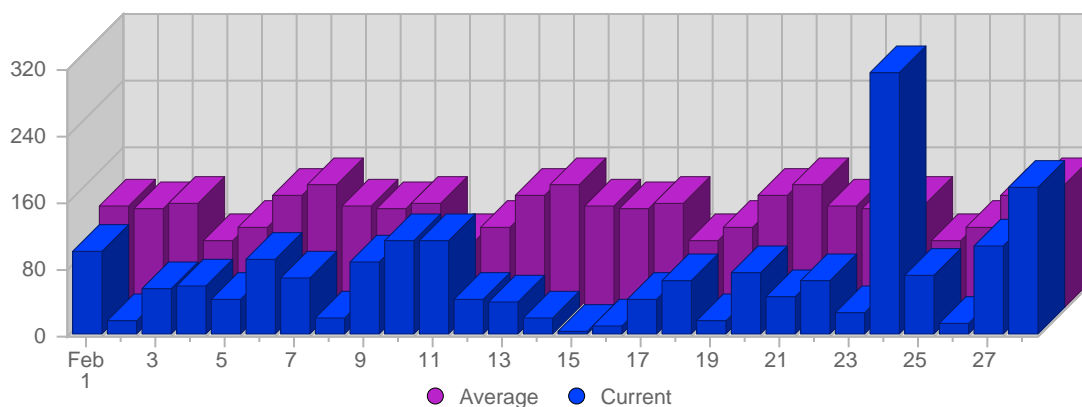

Hits

Date	Total Hits	Average Hits Historically	Change	Percent of Total Hits
Wed Feb 1st, 2006	100	123.00	+100 ▲	5,24%
Thu Feb 2nd, 2006	18	119,31	+18 ▲	0,94%
Fri Feb 3rd, 2006	55	125,66	+55 ▲	2,88%
Sat Feb 4th, 2006	59	81.00	+59 ▲	3,09%
Sun Feb 5th, 2006	43	97,79	-62 ▼	2,26%
Mon Feb 6th, 2006	90	136,86	+84 ▲	4,72%
Tue Feb 7th, 2006	69	147,48	+44 ▲	3,62%
Wed Feb 8th, 2006	20	123.00	-80 ▼	1,05%
Thu Feb 9th, 2006	88	119,31	+70 ▲	4,62%
Fri Feb 10th, 2006	113	125,66	+58 ▲	5,93%
Sat Feb 11th, 2006	112	81.00	+53 ▲	5,87%
Sun Feb 12th, 2006	44	97,79	+1 ▲	2,31%
Mon Feb 13th, 2006	39	136,86	-51 ▼	2,05%
Tue Feb 14th, 2006	22	147,48	-47 ▼	1,15%
Wed Feb 15th, 2006	0	123.00	-20 ▼	-
Thu Feb 16th, 2006	12	119,31	-76 ▼	0,63%
Fri Feb 17th, 2006	42	125,66	-71 ▼	2,20%
Sat Feb 18th, 2006	64	81.00	-48 ▼	3,36%

Continued on Page 6 ...