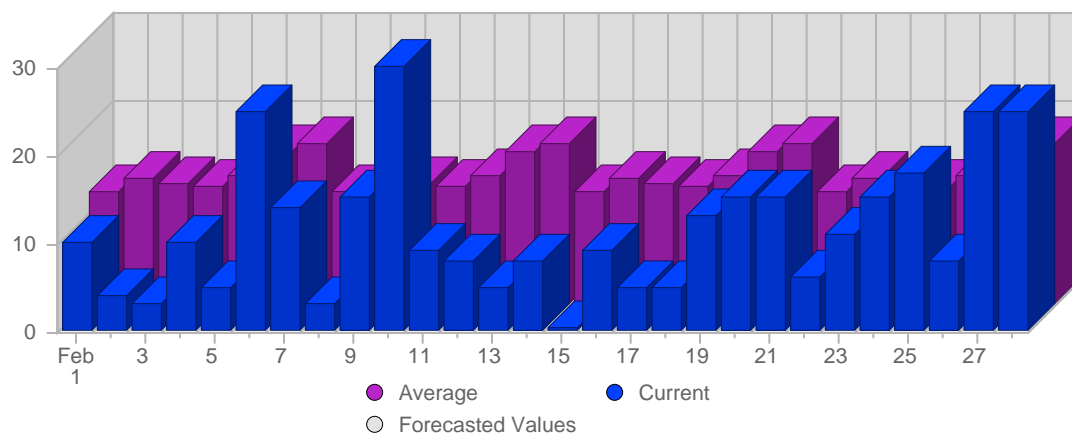

Report Description

Domain: counselling-care.it
 Report Description: Executive Summary Report for the month of February 2006
 Report Range: Month of February 2006
 Report Scope: Historical Data

Visits

Date	Total Visits	Average Visits Historically	Change	Percent of Total Visits
Wed Feb 1st, 2006	10	12,83	+10 ▲	3,14%
Thu Feb 2nd, 2006	4	14,24	+4 ▲	1,25%
Fri Feb 3rd, 2006	3	13,66	+3 ▲	0,94%
Sat Feb 4th, 2006	10	13,28	+10 ▲	3,14%
Sun Feb 5th, 2006	5	14,45	-1 ▼	1,57%
Mon Feb 6th, 2006	25	17,24	+21 ▲	7,84%
Tue Feb 7th, 2006	14	18,10	+9 ▲	4,39%
Wed Feb 8th, 2006	3	12,83	-7 ▼	0,94%
Thu Feb 9th, 2006	15	14,24	+11 ▲	4,70%

Continued on Page 2 ...

... continued from Page 1

Fri Feb 10th, 2006	30	13,66	+27 ▲	9,40%
Sat Feb 11th, 2006	9	13,28	-1 ▼	2,82%
Sun Feb 12th, 2006	8	14,45	+3 ▲	2,51%
Mon Feb 13th, 2006	5	17,24	-20 ▼	1,57%
Tue Feb 14th, 2006	8	18,10	-6 ▼	2,51%
Wed Feb 15th, 2006	0	12,83	-3 ▼	-
Thu Feb 16th, 2006	9	14,24	-6 ▼	2,82%
Fri Feb 17th, 2006	5	13,66	-25 ▼	1,57%
Sat Feb 18th, 2006	5	13,28	-4 ▼	1,57%
Sun Feb 19th, 2006	13	14,45	+5 ▲	4,08%
Mon Feb 20th, 2006	15	17,24	+10 ▲	4,70%
Tue Feb 21st, 2006	15	18,10	+7 ▲	4,70%
Wed Feb 22nd, 2006	6	12,83	+6 ▲	1,88%
Thu Feb 23rd, 2006	11	14,24	+2 ▲	3,45%
Fri Feb 24th, 2006	15	13,66	+10 ▲	4,70%
Sat Feb 25th, 2006	18	13,28	+13 ▲	5,64%
Sun Feb 26th, 2006	8	14,45	-5 ▼	2,51%
Mon Feb 27th, 2006	25	17,24	+10 ▲	7,84%
Tue Feb 28th, 2006	25	18,10	+10 ▲	7,84%
	319	158	4	

Continent Breakdown

#	Continent	Total Visits	Average Visits Historically	Change	Percent of Visits
1.	 North America	131	162,67	-7 ▼	62,38%
2.	 Europe	79	116,50	-7 ▼	37,62%
		210	279	-15	