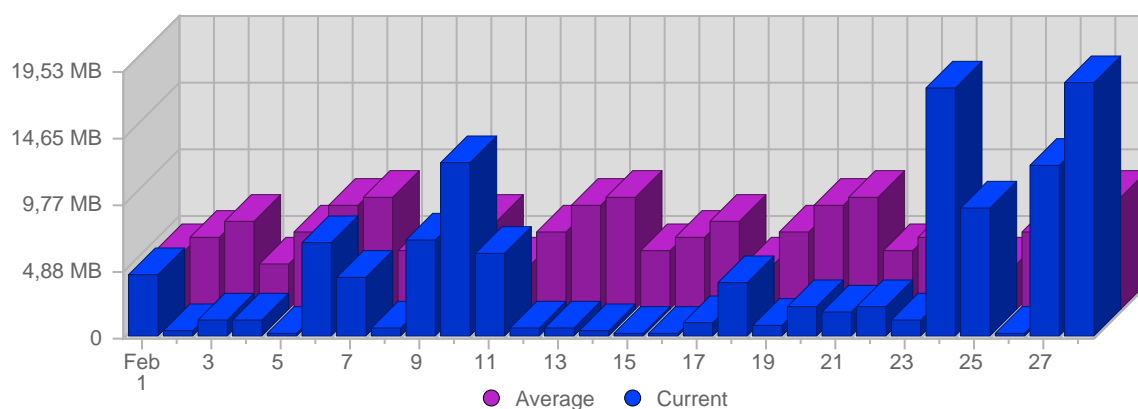

Hits

Date	Total Hits	Average Hits Historically	Change	Percent of Total Hits
Wed Feb 1st, 2006	100	123.00	+100 ▲	5,24%
Thu Feb 2nd, 2006	18	119,31	+18 ▲	0,94%
Fri Feb 3rd, 2006	55	125,66	+55 ▲	2,88%
Sat Feb 4th, 2006	59	81.00	+59 ▲	3,09%
Sun Feb 5th, 2006	43	97,79	-62 ▼	2,26%
Mon Feb 6th, 2006	90	136,86	+84 ▲	4,72%
Tue Feb 7th, 2006	69	147,48	+44 ▲	3,62%
Wed Feb 8th, 2006	20	123.00	-80 ▼	1,05%
Thu Feb 9th, 2006	88	119,31	+70 ▲	4,62%
Fri Feb 10th, 2006	113	125,66	+58 ▲	5,93%
Sat Feb 11th, 2006	112	81.00	+53 ▲	5,87%
Sun Feb 12th, 2006	44	97,79	+1 ▲	2,31%
Mon Feb 13th, 2006	39	136,86	-51 ▼	2,05%
Tue Feb 14th, 2006	22	147,48	-47 ▼	1,15%
Wed Feb 15th, 2006	0	123.00	-20 ▼	-
Thu Feb 16th, 2006	12	119,31	-76 ▼	0,63%
Fri Feb 17th, 2006	42	125,66	-71 ▼	2,20%
Sat Feb 18th, 2006	64	81.00	-48 ▼	3,36%

Bandwidth

Date	Total Bandwidth	Average Bandwidth Historically	Change	Percent of Total Bandwidth
Wed Feb 1st, 2006	4,60 MB	4,41 MB	+4,60 MB ▲	3,82%
Thu Feb 2nd, 2006	519,50 KB	5,42 MB	+519,50 KB ▲	0,42%
Fri Feb 3rd, 2006	1,18 MB	6,47 MB	+1,18 MB ▲	0,98%
Sat Feb 4th, 2006	1,18 MB	3,45 MB	+1,18 MB ▲	0,98%
Sun Feb 5th, 2006	244,70 KB	5,75 MB	-2,07 MB ▼	0,20%
Mon Feb 6th, 2006	6,90 MB	7,75 MB	+6,64 MB ▲	5,72%
Tue Feb 7th, 2006	4,33 MB	8,20 MB	+3,83 MB ▲	3,60%
Wed Feb 8th, 2006	711,00 KB	4,41 MB	-3,91 MB ▼	0,58%
Thu Feb 9th, 2006	7,17 MB	5,42 MB	+6,66 MB ▲	5,95%
Fri Feb 10th, 2006	12,85 MB	6,47 MB	+11,67 MB ▲	10,66%
Sat Feb 11th, 2006	6,18 MB	3,45 MB	+5,00 MB ▲	5,12%
Sun Feb 12th, 2006	745,60 KB	5,75 MB	+500,90 KB ▲	0,60%
Mon Feb 13th, 2006	600,70 KB	7,75 MB	-6,31 MB ▼	0,49%
Tue Feb 14th, 2006	459,90 KB	8,20 MB	-3,89 MB ▼	0,37%
Wed Feb 15th, 2006	n/a	4,41 MB	-711,00 KB ▼	-
Thu Feb 16th, 2006	192,80 KB	5,42 MB	-6,98 MB ▼	0,16%
Fri Feb 17th, 2006	1,01 MB	6,47 MB	-11,84 MB ▼	0,84%
Sat Feb 18th, 2006	4,01 MB	3,45 MB	-2,17 MB ▼	3,32%