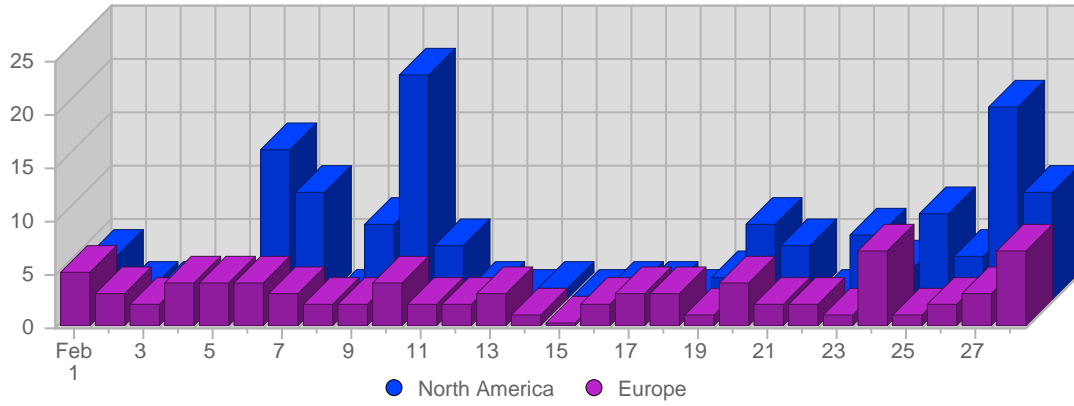

Referring Domains

#	Site Domain	Total Visits Referred	Average Visits Historically	Change	Percent of Visits
1.	search.msn.it	17	10,60	+7 ▲	70,83%
2.	unsiddharta.blogspot.com	2	1.00	+1 ▲	8,33%
3.	search.msn.com	2	1,60	+1 ▲	8,33%
4.	www.altavista.com	1	0,67	0 ▬	4,17%
5.	it.altavista.com	1	1.00	+1 ▲	4,17%
6.	www.google.it	1	13.00	-1 ▼	4,17%
		24	35	-7	

Search Engines

#	Logo	Search Engine	Total Visits Referred	Average Visits Historically	Change	Percent of Visits
1.		MSN	19	12,20	+8 ▲	86,36%
2.		AltaVista	2	2,40	+1 ▲	9,09%
3.		Google	1	15,00	-1 ▼	4,55%
			22	31	6	

Continent Breakdown

#	Continent	Total Visits	Average Visits Historically	Change	Percent of Visits
1.	 North America	131	162,67	-7 ▼	62,38%
2.	 Europe	79	116,50	-7 ▼	37,62%
		210	279	-15	