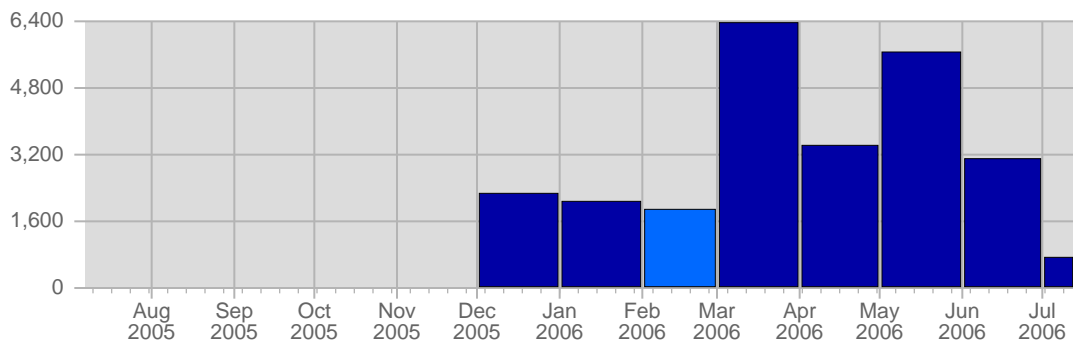

Hits

Date	Total Hits	Average Hits Historically	Change	Percent of Total Hits
Wed Feb 1st, 2006	100	123.00	+100 ▲	5,24%
Thu Feb 2nd, 2006	18	119,31	+18 ▲	0,94%
Fri Feb 3rd, 2006	55	125,66	+55 ▲	2,88%
Sat Feb 4th, 2006	59	81.00	+59 ▲	3,09%
Sun Feb 5th, 2006	43	97,79	-62 ▼	2,26%
Mon Feb 6th, 2006	90	136,86	+84 ▲	4,72%
Tue Feb 7th, 2006	69	147,48	+44 ▲	3,62%
Wed Feb 8th, 2006	20	123.00	-80 ▼	1,05%
Thu Feb 9th, 2006	88	119,31	+70 ▲	4,62%
Fri Feb 10th, 2006	113	125,66	+58 ▲	5,93%
Sat Feb 11th, 2006	112	81.00	+53 ▲	5,87%
Sun Feb 12th, 2006	44	97,79	+1 ▲	2,31%
Mon Feb 13th, 2006	39	136,86	-51 ▼	2,05%
Tue Feb 14th, 2006	22	147,48	-47 ▼	1,15%
Wed Feb 15th, 2006	0	123.00	-20 ▼	-
Thu Feb 16th, 2006	12	119,31	-76 ▼	0,63%
Fri Feb 17th, 2006	42	125,66	-71 ▼	2,20%
Sat Feb 18th, 2006	64	81.00	-48 ▼	3,36%

Continued on Page 6 ...