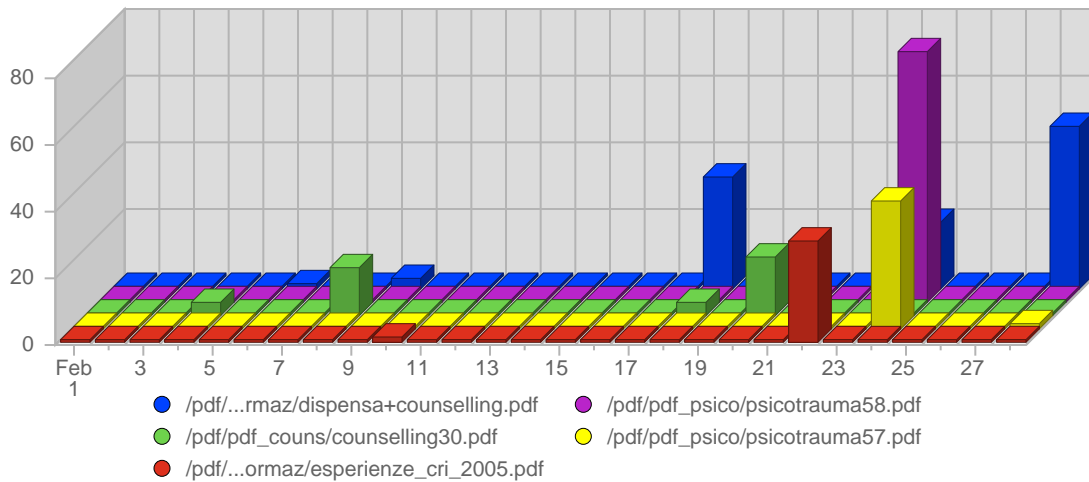

Media & Downloads

#	File	Total Downloads	Average Downloads Historically	Change	Percent of Downloads
1.	/pdf/pdf_formaz/dispensa+counselling.pdf	109	101,83	+74 ▲	15,82%
2.	/pdf/pdf_psico/psicotrauma58.pdf	77	51,75	+74 ▲	11,18%
3.	/pdf/pdf_couns/counselling30.pdf	43	33,33	+40 ▲	6,24%
4.	/pdf/pdf_psico/psicotrauma57.pdf	41	30,00	+37 ▲	5,95%
5.	/pdf/pdf_formaz/esperienze_cri_2005.pdf	33	16,67	+17 ▲	4,79%
6.	/pdf/pdf_formaz/psicotrauma_deu_2005.pdf	18	8,00	+16 ▲	2,61%
7.	/pdf/pdf_couns/analisi transazionale.pdf	17	15,33	+12 ▲	2,47%
8.	/pdf/pdf_couns/pragmatica.pdf	14	10,33	+9 ▲	2,03%
9.	/pdf/pdf_psico/psicotraumatologia.pdf	11	9,00	+6 ▲	1,60%
10.	/pdf/pdf_psico/psicotrauma48.pdf	10	7,20	+4 ▲	1,45%
11.	/pdf/pdf_psico/psicotrauma65.pdf	8	10,20	+6 ▲	1,16%
12.	/pdf/pdf_psico/psicotrauma8.pdf	8	4,80	+4 ▲	1,16%
13.	/pdf/portfolio.pdf	7	30,00	-23 ▼	1,02%
14.	/pdf/pdf_couns/counselling12.pdf	7	5,17	+4 ▲	1,02%
15.	/pdf/...maz/dispensa_psicotraumatologia.pdf	6	18,50	-18 ▼	0,87%
16.	/pdf/pdf_psico/psicotrauma13.pdf	6	4,50	0 ▬	0,87%
17.	/pdf/pdf_formaz/psicotrauma_cri_2004.pdf	5	7,17	0 ▬	0,73%
18.	/pdf/pdf_psico/psicotrauma24.pdf	5	4,17	+3 ▲	0,73%
19.	/pdf/pdf_couns/counselling24.pdf	5	4,40	+3 ▲	0,73%
20.	/pdf/pdf_couns/counselling36.pdf	5	6,20	+3 ▲	0,73%
21.	/pdf/pdf_couns/counselling32.pdf	5	6,83	+2 ▲	0,73%
22.	/pdf/pdf_psico/psicotrauma60.pdf	4	6,50	0 ▬	0,58%
23.	/pdf/pdf_audio/tomatis.pdf	4	8,83	-15 ▼	0,58%
24.	/pdf/pdf_psico/psicotrauma21.pdf	4	4,20	+2 ▲	0,58%
25.	/pdf/pdf_psico/psicotrauma4.pdf	4	3,40	+1 ▲	0,58%
		689	860	220