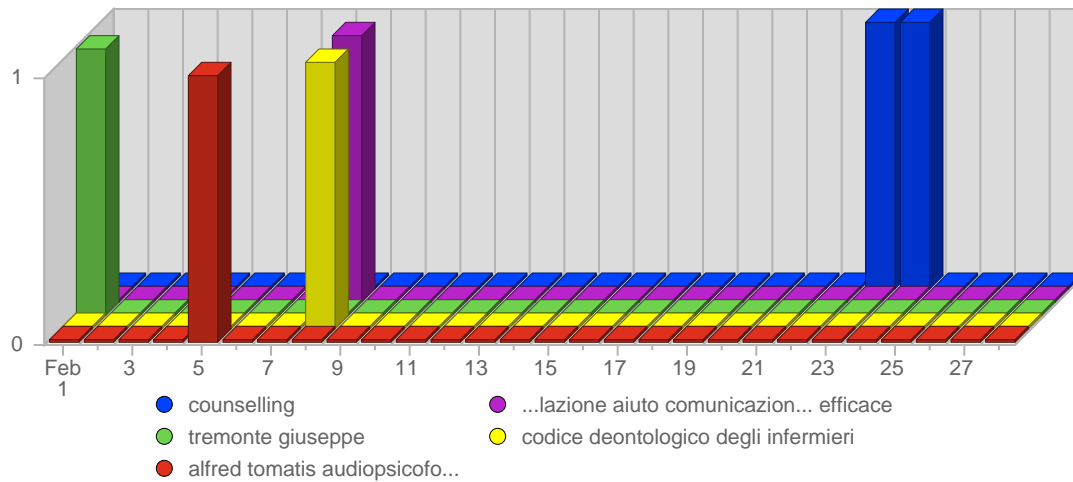

Search Phrases

#	Search Phrase	Total Visits Referred	Average Visits Historically	Change	Percent of Visits
1.	counselling	2	1.00	+2 ▲	9,09%
2.	...ere relazione aiuto comunicazion... efficace	1	-	+1 ▲	4,55%
3.	tremonte giuseppe	1	0,75	0 ▬	4,55%
4.	codice deontologico degli infermieri	1	-	+1 ▲	4,55%
5.	alfred tomatis audiopsicofo...	1	-	+1 ▲	4,55%
6.	tesi di couselector	1	-	+1 ▲	4,55%
7.	legge di murphy del soccorritore	1	-	+1 ▲	4,55%
8.	...nal... preposte all attivit di training autogeno	1	-	+1 ▲	4,55%
9.	counselling analisi transazional...	1	-	+1 ▲	4,55%
10.	...lliative rapporti equipe assistenzial... parenti	1	-	+1 ▲	4,55%
11.	...ssione senso di vergogna paura di guidare	1	-	+1 ▲	4,55%
12.	emozioni soccorritori arteterapia	1	-	+1 ▲	4,55%
13.	corso infermieri elisoccorso torino	1	-	+1 ▲	4,55%
14.	esperienza traumatica droga	1	-	+1 ▲	4,55%
15.	campo di concentramen... di auschwiz	1	-	+1 ▲	4,55%
16.	paolo monformoso	1	-	+1 ▲	4,55%
17.	relazione simmetrica parallela complementar...	1	-	+1 ▲	4,55%
18.	la comunicazion... berniana	1	-	+1 ▲	4,55%
19.	...nguage it language it language it language it	1	-	+1 ▲	4,55%
20.	fattori di rischio resilienza	1	-	+1 ▲	4,55%
21.	analisitrans...	1	-	+1 ▲	4,55%
		22	2	6