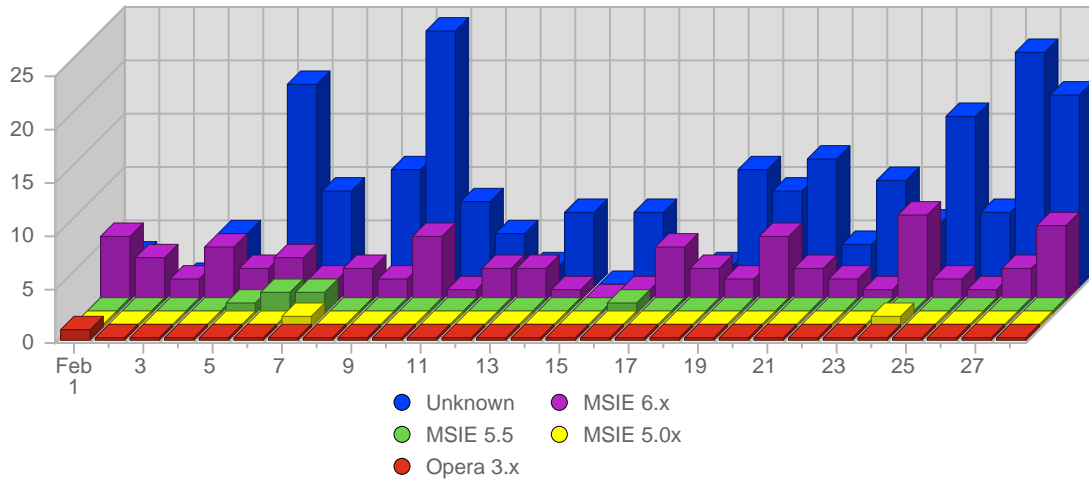

Browser Types

#	Icon	Browser Type	Total Visits	Average Visits Historically	Change	Percent of Visits
1.		Unknown	219	261,67	+12 ▲	68,65%
2.		MSIE 6.x	89	108,83	-5 ▼	27,90%
3.		MSIE 5.5	6	3,40	+6 ▲	1,88%
4.		MSIE 5.0x	2	2,00	-4 ▼	0,63%
5.		Opera 3.x	1	1,00	+1 ▲	0,31%
6.		Firefox 1.x	1	7,17	-5 ▼	0,31%
7.		Netscape 7.x	1	2,40	0 ▬	0,31%
			319	385	4