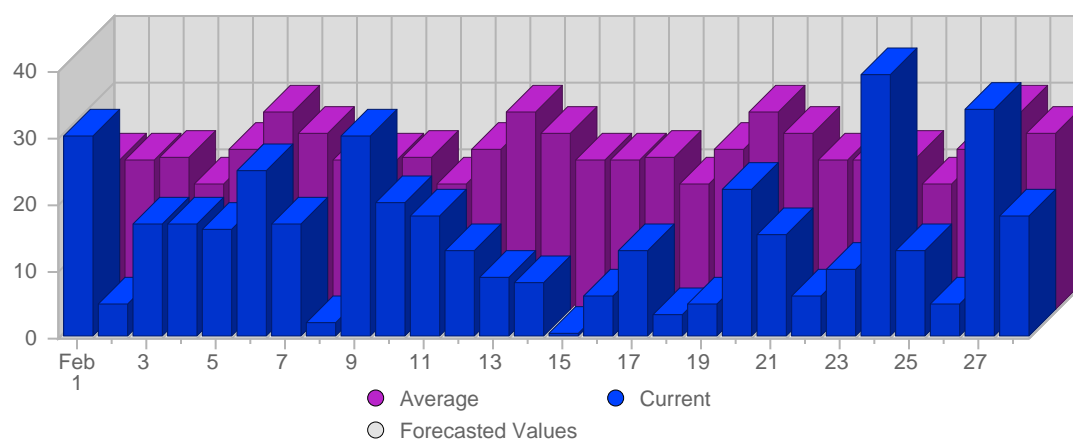

Page Views

Date	Total Page Views	Average Page Views Historically	Change	Percent of Total Page Views
Wed Feb 1st, 2006	30	22,21	+30 ▲	7,21%
Thu Feb 2nd, 2006	5	22,59	+5 ▲	1,20%
Fri Feb 3rd, 2006	17	23,00	+17 ▲	4,09%
Sat Feb 4th, 2006	17	18,66	+17 ▲	4,09%
Sun Feb 5th, 2006	16	24,00	-15 ▼	3,85%
Mon Feb 6th, 2006	25	29,45	+24 ▲	6,01%
Tue Feb 7th, 2006	17	26,55	+8 ▲	4,09%
Wed Feb 8th, 2006	2	22,21	-28 ▼	0,48%
Thu Feb 9th, 2006	30	22,59	+25 ▲	7,21%
Fri Feb 10th, 2006	20	23,00	+3 ▲	4,81%
Sat Feb 11th, 2006	18	18,66	+1 ▲	4,33%
Sun Feb 12th, 2006	13	24,00	-3 ▼	3,13%
Mon Feb 13th, 2006	9	29,45	-16 ▼	2,16%
Tue Feb 14th, 2006	8	26,55	-9 ▼	1,92%
Wed Feb 15th, 2006	0	22,21	-2 ▼	-
Thu Feb 16th, 2006	6	22,59	-24 ▼	1,44%
Fri Feb 17th, 2006	13	23,00	-7 ▼	3,13%
Sat Feb 18th, 2006	3	18,66	-15 ▼	0,72%

Continued on Page 4 ...