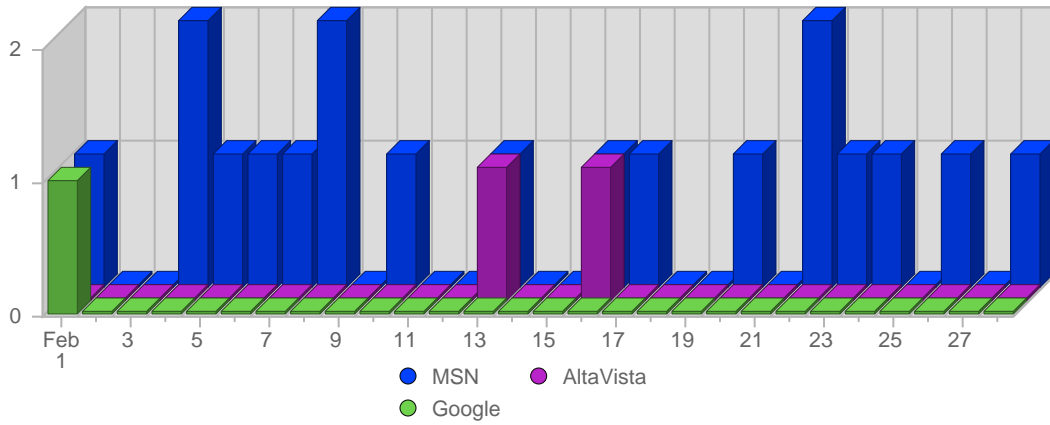

Browser Types

#	Icon	Browser Type	Total Visits	Average Visits Historically	Change	Percent of Visits
1.		Unknown	219	261,67	+12 ▲	68,65%
2.		MSIE 6.x	89	108,83	-5 ▼	27,90%
3.		MSIE 5.5	6	3,40	+6 ▲	1,88%
4.		MSIE 5.0x	2	2,00	-4 ▼	0,63%
5.		Opera 3.x	1	1,00	+1 ▲	0,31%
6.		Firefox 1.x	1	7,17	-5 ▼	0,31%
7.		Netscape 7.x	1	2,40	0 ▬	0,31%
			319	385	4	

Browser Operating Systems

#	Icon	Operating System	Total Visits	Average Visits Historically	Change	Percent of Visits
1.		Unknown	211	253,33	+16 ▲	66,14%
2.		Windows XP	56	76,83	-23 ▼	17,56%
3.		Windows 2000	41	35,33	+21 ▲	12,85%
4.		Linux	8	8,83	-5 ▼	2,51%
5.		Macintosh OS X	1	2,80	0 ▬	0,31%
6.		Windows ME	1	2,00	0 ▬	0,31%
7.		Windows NT	1	1,40	-1 ▼	0,31%
			319	385	4	

Search Engines

#	Logo	Search Engine	Total Visits Referred	Average Visits Historically	Change	Percent of Visits
1.		MSN	19	12,20	+8 ▲	86,36%
2.		AltaVista	2	2,40	+1 ▲	9,09%
3.		Google	1	15,00	-1 ▼	4,55%
			22	31	6	