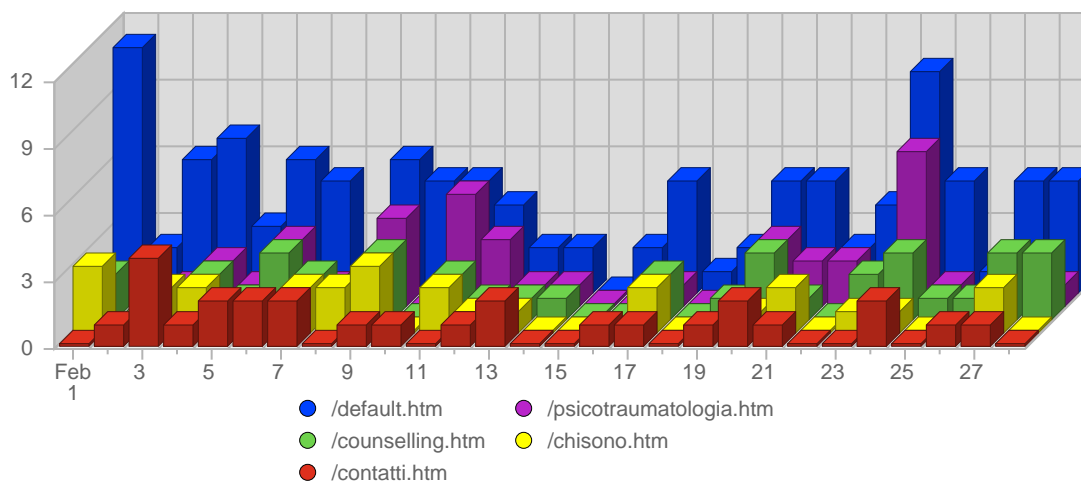

Pages

#	Title & Page	Total Page Views	Average Page Views Historically	Change	Percent of Page Views
1.	/default.htm	116	148,33	-73 ▼	27,89%
2.	/psicotraumatologia.htm	43	50,00	+3 ▲	10,34%
3.	/counselling.htm	39	50,67	-6 ▼	9,38%
4.	/chisono.htm	29	41,67	-8 ▼	6,97%
5.	/contatti.htm	27	28,67	-7 ▼	6,49%
6.	/formazione.htm	25	39,17	-11 ▼	6,01%
7.	/docum_counselling.htm	14	16,17	-1 ▼	3,37%
8.	/analisi_transazionale.htm	8	10,33	+5 ▲	1,92%
9.	/psicotrauma.htm	8	15,83	-5 ▼	1,92%
10.	/biblio_counselling.htm	8	10,50	-3 ▼	1,92%
11.	/links_counselling.htm	8	9,00	0 ▬	1,92%
12.	/aggiorna.htm	7	19,20	-1 ▼	1,68%
13.	/docum_psico.htm	7	23,00	-9 ▼	1,68%
14.	/formaz_counselling.htm	7	18,50	-3 ▼	1,68%
15.	/audio.htm	7	9,50	-5 ▼	1,68%
16.	/formaz_psico.htm	6	13,17	-4 ▼	1,44%
17.	/biblio_psico.htm	6	9,67	-2 ▼	1,44%
18.	/pragmatica.htm	5	12,50	-3 ▼	1,20%
19.	/news_couns.htm	5	7,00	-1 ▼	1,20%
20.	/news_psico.htm	4	8,50	-1 ▼	0,96%
21.	/index.htm	4	-	+4 ▲	0,96%
22.	/psico.htm	4	6,67	-1 ▼	0,96%
23.	/ps.htm	4	12,83	-8 ▼	0,96%
24.	/links_psico.htm	4	10,33	-1 ▼	0,96%
25.	/links_med.htm	3	3,33	+1 ▲	0,72%
		416	630	-144