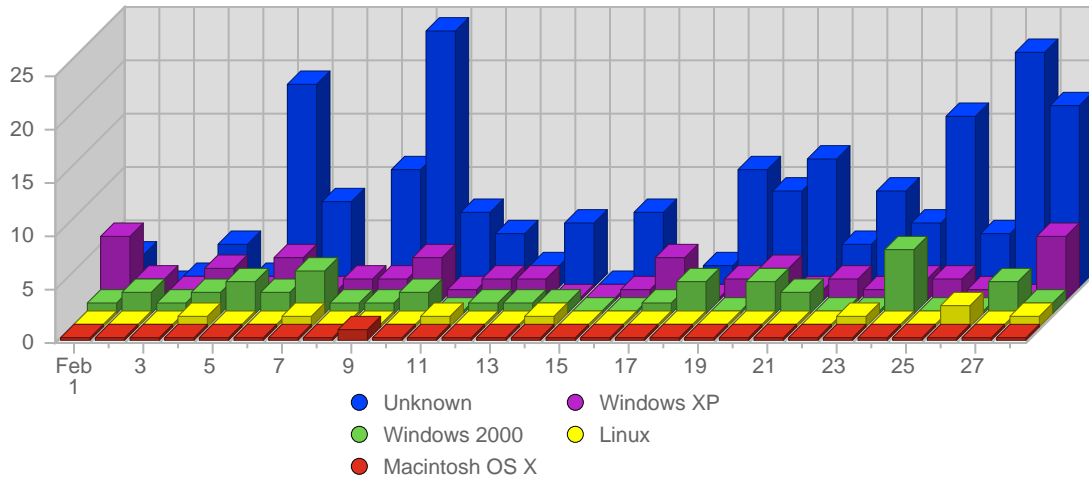

Browser Operating Systems

#	Icon	Operating System	Total Visits	Average Visits Historically	Change	Percent of Visits
1.		Unknown	211	253,33	+16 ▲	66,14%
2.		Windows XP	56	76,83	-23 ▼	17,56%
3.		Windows 2000	41	35,33	+21 ▲	12,85%
4.		Linux	8	8,83	-5 ▼	2,51%
5.		Macintosh OS X	1	2,80	0 ▬	0,31%
6.		Windows ME	1	2,00	0 ▬	0,31%
7.		Windows NT	1	1,40	-1 ▼	0,31%
			319	385	4