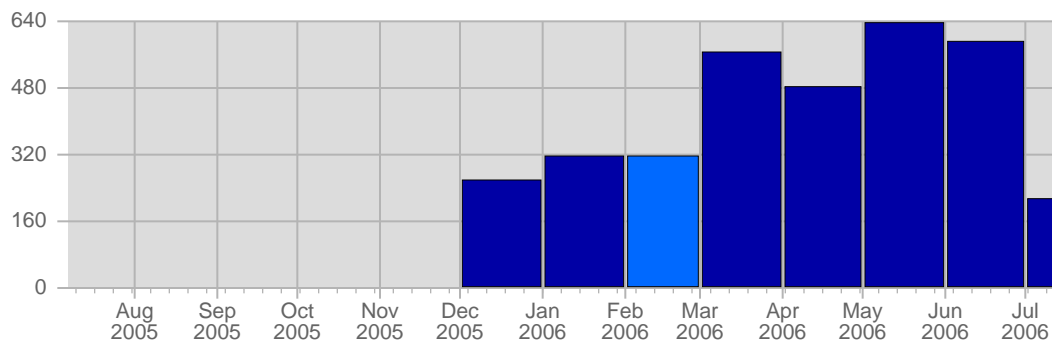

Report Description

Domain: counselling-care.it
 Report Description: Executive Summary Report for the month of February 2006
 Report Range: Month of February 2006
 Report Scope: Historical Data

Visits

Date	Total Visits	Average Visits Historically	Change	Percent of Total Visits
Wed Feb 1st, 2006	10	12,83	+10 ▲	3,14%
Thu Feb 2nd, 2006	4	14,24	+4 ▲	1,25%
Fri Feb 3rd, 2006	3	13,66	+3 ▲	0,94%
Sat Feb 4th, 2006	10	13,28	+10 ▲	3,14%
Sun Feb 5th, 2006	5	14,45	-1 ▼	1,57%
Mon Feb 6th, 2006	25	17,24	+21 ▲	7,84%
Tue Feb 7th, 2006	14	18,10	+9 ▲	4,39%
Wed Feb 8th, 2006	3	12,83	-7 ▼	0,94%
Thu Feb 9th, 2006	15	14,24	+11 ▲	4,70%

Page Views

Date	Total Page Views	Average Page Views Historically	Change	Percent of Total Page Views
Wed Feb 1st, 2006	30	22,21	+30 ▲	7,21%
Thu Feb 2nd, 2006	5	22,59	+5 ▲	1,20%
Fri Feb 3rd, 2006	17	23,00	+17 ▲	4,09%
Sat Feb 4th, 2006	17	18,66	+17 ▲	4,09%
Sun Feb 5th, 2006	16	24,00	-15 ▼	3,85%
Mon Feb 6th, 2006	25	29,45	+24 ▲	6,01%
Tue Feb 7th, 2006	17	26,55	+8 ▲	4,09%
Wed Feb 8th, 2006	2	22,21	-28 ▼	0,48%
Thu Feb 9th, 2006	30	22,59	+25 ▲	7,21%
Fri Feb 10th, 2006	20	23,00	+3 ▲	4,81%
Sat Feb 11th, 2006	18	18,66	+1 ▲	4,33%
Sun Feb 12th, 2006	13	24,00	-3 ▼	3,13%
Mon Feb 13th, 2006	9	29,45	-16 ▼	2,16%
Tue Feb 14th, 2006	8	26,55	-9 ▼	1,92%
Wed Feb 15th, 2006	0	22,21	-2 ▼	-
Thu Feb 16th, 2006	6	22,59	-24 ▼	1,44%
Fri Feb 17th, 2006	13	23,00	-7 ▼	3,13%
Sat Feb 18th, 2006	3	18,66	-15 ▼	0,72%