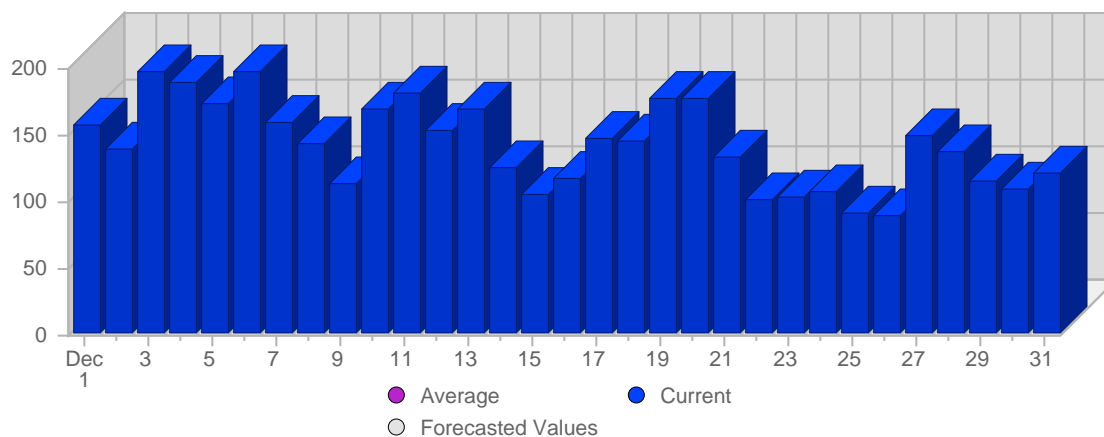

Report Description

Domain: counselling-care.it
 Report Description: Executive Summary Report for the month of December 2007
 Report Range: Month of December 2007
 Report Scope: Historical Data

Visits

Date	Total Visits	Average Visits Historically	Change	Percent of Total Visits
Sat Dec 1st, 2007	156	-	+156 ▲	3,58%
Sun Dec 2nd, 2007	138	-	+138 ▲	3,17%
Mon Dec 3rd, 2007	197	-	+197 ▲	4,52%
Tue Dec 4th, 2007	189	-	+189 ▲	4,34%
Wed Dec 5th, 2007	172	-	+172 ▲	3,95%
Thu Dec 6th, 2007	195	-	+195 ▲	4,48%
Fri Dec 7th, 2007	158	-	+158 ▲	3,63%
Sat Dec 8th, 2007	142	-	-14 ▼	3,26%
Sun Dec 9th, 2007	111	-	-27 ▼	2,55%

Page Views

Date	Total Page Views	Average Page Views Historically	Change	Percent of Total Page Views
Sat Dec 1st, 2007	325	-	+325 ▲	4,97%
Sun Dec 2nd, 2007	198	-	+198 ▲	3,03%
Mon Dec 3rd, 2007	272	-	+272 ▲	4,16%
Tue Dec 4th, 2007	320	-	+320 ▲	4,90%
Wed Dec 5th, 2007	640	-	+640 ▲	9,79%
Thu Dec 6th, 2007	168	-	+168 ▲	2,57%
Fri Dec 7th, 2007	284	-	+284 ▲	4,35%
Sat Dec 8th, 2007	95	-	-230 ▼	1,45%
Sun Dec 9th, 2007	95	-	-103 ▼	1,45%
Mon Dec 10th, 2007	224	-	-48 ▼	3,43%
Tue Dec 11th, 2007	309	-	-11 ▼	4,73%
Wed Dec 12th, 2007	168	-	-472 ▼	2,57%
Thu Dec 13th, 2007	210	-	+42 ▲	3,21%
Fri Dec 14th, 2007	138	-	-146 ▼	2,11%
Sat Dec 15th, 2007	245	-	+150 ▲	3,75%
Sun Dec 16th, 2007	321	-	+226 ▲	4,91%
Mon Dec 17th, 2007	260	-	+36 ▲	3,98%
Tue Dec 18th, 2007	177	-	-132 ▼	2,71%

Continent Breakdown

#		Continent	Total Visits	Average Visits Historically	Change	Percent of Visits
1.		Europe	1,334	-	-302 ▼	57,20%
2.		North America	942	-	-112 ▼	40,40%
3.		Asia	47	-	+40 ▲	2,02%
4.		Oceania	8	-	+4 ▲	0,34%
5.		Africa	1	-	+1 ▲	0,04%
			2,332	-	-372	