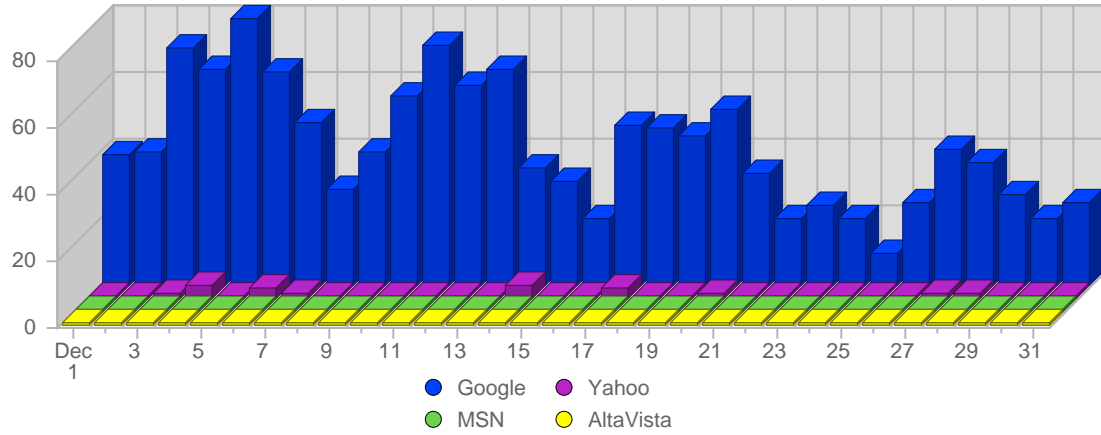

Search Engines

#	Logo	Search Engine	Total Visits Referred	Average Visits Historically	Change	Percent of Visits
1.		Google	1,293	-	-430 ▼	96,64%
2.		Yahoo	33	-	+4 ▲	2,47%
3.		MSN	8	-	-20 ▼	0,60%
4.		AltaVista	4	-	+1 ▲	0,30%
			1,338	-	-445