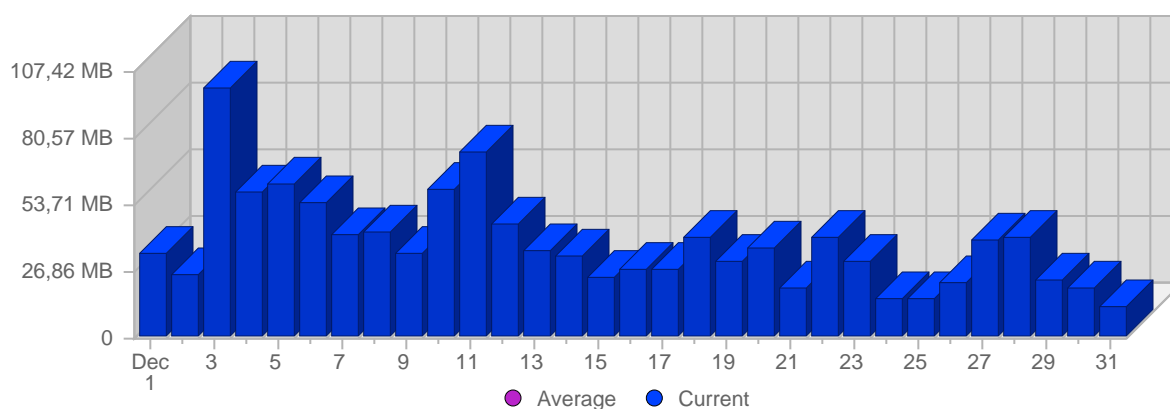

Bandwidth

Date	Total Bandwidth	Average Bandwidth Historically	Change	Percent of Total Bandwidth
Sat Dec 1st, 2007	33,77 MB	n/a	+33,77 MB ▲	2,90%
Sun Dec 2nd, 2007	25,38 MB	n/a	+25,38 MB ▲	2,18%
Mon Dec 3rd, 2007	100,93 MB	n/a	+100,93 MB ▲	8,67%
Tue Dec 4th, 2007	58,30 MB	n/a	+58,30 MB ▲	5,01%
Wed Dec 5th, 2007	62,06 MB	n/a	+62,06 MB ▲	5,33%
Thu Dec 6th, 2007	54,44 MB	n/a	+54,44 MB ▲	4,68%
Fri Dec 7th, 2007	41,48 MB	n/a	+41,48 MB ▲	3,56%
Sat Dec 8th, 2007	42,33 MB	n/a	+8,56 MB ▲	3,63%
Sun Dec 9th, 2007	33,50 MB	n/a	+8,12 MB ▲	2,88%
Mon Dec 10th, 2007	59,21 MB	n/a	-41,72 MB ▼	5,08%
Tue Dec 11th, 2007	74,13 MB	n/a	+15,82 MB ▲	6,37%
Wed Dec 12th, 2007	46,11 MB	n/a	-15,96 MB ▼	3,96%
Thu Dec 13th, 2007	35,26 MB	n/a	-19,18 MB ▼	3,03%
Fri Dec 14th, 2007	32,69 MB	n/a	-8,79 MB ▼	2,81%
Sat Dec 15th, 2007	24,41 MB	n/a	-17,92 MB ▼	2,10%
Sun Dec 16th, 2007	27,17 MB	n/a	-6,33 MB ▼	2,33%
Mon Dec 17th, 2007	27,18 MB	n/a	-32,02 MB ▼	2,33%
Tue Dec 18th, 2007	40,27 MB	n/a	-33,85 MB ▼	3,46%

Continued on Page 8 ...