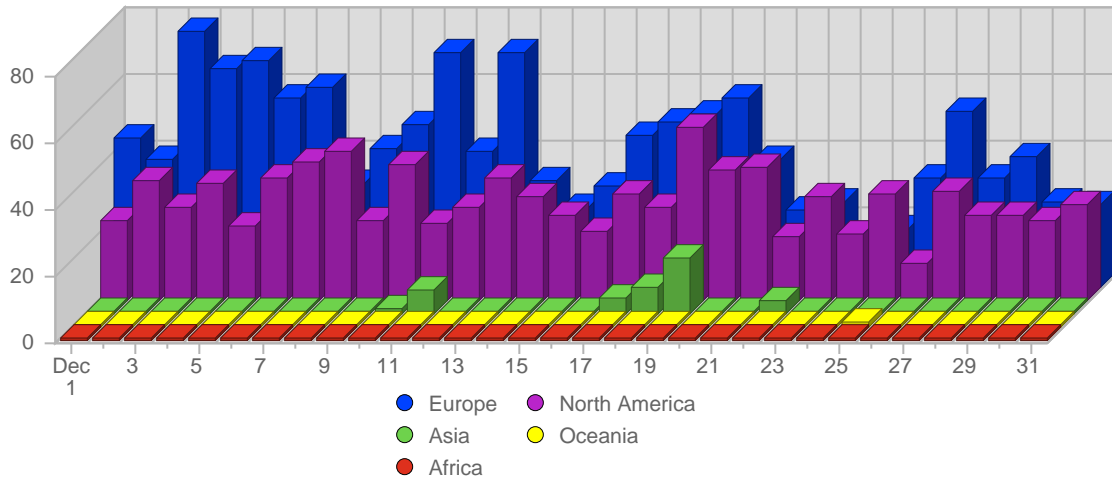

Search Engines

#	Logo	Search Engine	Total Visits Referred	Average Visits Historically	Change	Percent of Visits
1.		Google	1,293	-	-430 ▼	96,64%
2.		Yahoo	33	-	+4 ▲	2,47%
3.		MSN	8	-	-20 ▼	0,60%
4.		AltaVista	4	-	+1 ▲	0,30%
			1,338	-	-445	

Continent Breakdown

#		Continent	Total Visits	Average Visits Historically	Change	Percent of Visits
1.		Europe	1,334	-	-302 ▼	57,20%
2.		North America	942	-	-112 ▼	40,40%
3.		Asia	47	-	+40 ▲	2,02%
4.		Oceania	8	-	+4 ▲	0,34%
5.		Africa	1	-	+1 ▲	0,04%
			2,332	-	-372	