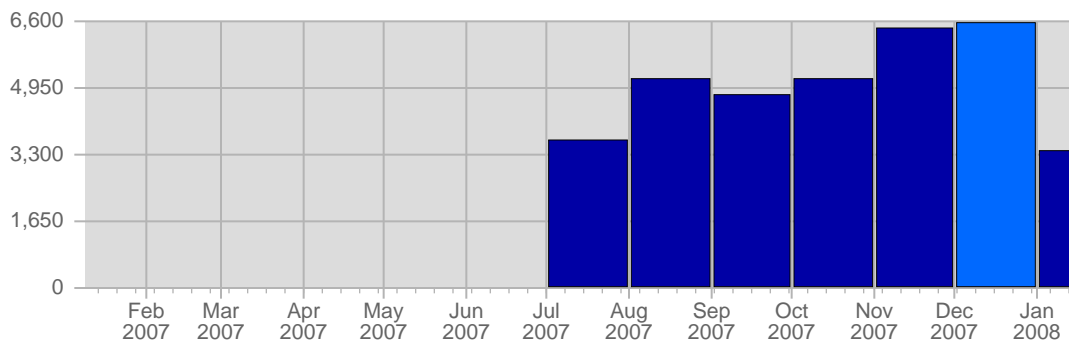

Report Description

Domain: counselling-care.it
 Report Description: Executive Summary Report for the month of December 2007
 Report Range: Month of December 2007
 Report Scope: Historical Data

Visits

Date	Total Visits	Average Visits Historically	Change	Percent of Total Visits
Sat Dec 1st, 2007	156	-	+156 ▲	3,58%
Sun Dec 2nd, 2007	138	-	+138 ▲	3,17%
Mon Dec 3rd, 2007	197	-	+197 ▲	4,52%
Tue Dec 4th, 2007	189	-	+189 ▲	4,34%
Wed Dec 5th, 2007	172	-	+172 ▲	3,95%
Thu Dec 6th, 2007	195	-	+195 ▲	4,48%
Fri Dec 7th, 2007	158	-	+158 ▲	3,63%
Sat Dec 8th, 2007	142	-	-14 ▼	3,26%
Sun Dec 9th, 2007	111	-	-27 ▼	2,55%

Page Views

Date	Total Page Views	Average Page Views Historically	Change	Percent of Total Page Views
Sat Dec 1st, 2007	325	-	+325 ▲	4,97%
Sun Dec 2nd, 2007	198	-	+198 ▲	3,03%
Mon Dec 3rd, 2007	272	-	+272 ▲	4,16%
Tue Dec 4th, 2007	320	-	+320 ▲	4,90%
Wed Dec 5th, 2007	640	-	+640 ▲	9,79%
Thu Dec 6th, 2007	168	-	+168 ▲	2,57%
Fri Dec 7th, 2007	284	-	+284 ▲	4,35%
Sat Dec 8th, 2007	95	-	-230 ▼	1,45%
Sun Dec 9th, 2007	95	-	-103 ▼	1,45%
Mon Dec 10th, 2007	224	-	-48 ▼	3,43%
Tue Dec 11th, 2007	309	-	-11 ▼	4,73%
Wed Dec 12th, 2007	168	-	-472 ▼	2,57%
Thu Dec 13th, 2007	210	-	+42 ▲	3,21%
Fri Dec 14th, 2007	138	-	-146 ▼	2,11%
Sat Dec 15th, 2007	245	-	+150 ▲	3,75%
Sun Dec 16th, 2007	321	-	+226 ▲	4,91%
Mon Dec 17th, 2007	260	-	+36 ▲	3,98%
Tue Dec 18th, 2007	177	-	-132 ▼	2,71%

Continent Breakdown

#		Continent	Total Visits	Average Visits Historically	Change	Percent of Visits
1.		Europe	1,334	-	-302 ▼	57,20%
2.		North America	942	-	-112 ▼	40,40%
3.		Asia	47	-	+40 ▲	2,02%
4.		Oceania	8	-	+4 ▲	0,34%
5.		Africa	1	-	+1 ▲	0,04%
			2,332	-	-372	