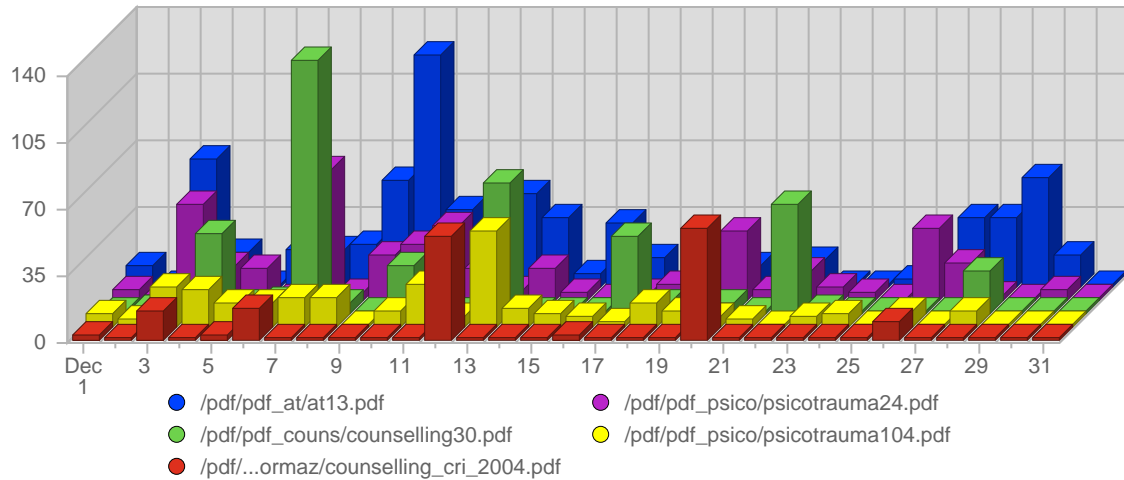

Media & Downloads

#	File	Total Downloads	Average Downloads Historically	Change	Percent of Downloads
1.	/pdf/pdf_at/at13.pdf	749	-	-91 ▼	9,94%
2.	/pdf/pdf_psico/psicotrauma24.pdf	473	-	-144 ▼	6,28%
3.	/pdf/pdf_couns/counselling30.pdf	438	-	+144 ▲	5,81%
4.	/pdf/pdf_psico/psicotrauma104.pdf	290	-	-83 ▼	3,85%
5.	/pdf/pdf_formaz/counselling_cri_2004.pdf	170	-	-72 ▼	2,26%
6.	/pdf/pdf_psico/psicotrauma8.pdf	164	-	-84 ▼	2,18%
7.	/pdf/pdf_formaz/counselling_pacs_2005.pdf	162	-	-150 ▼	2,15%
8.	/pdf/pdf_psico/psicotrauma48.pdf	141	-	0 ▬	1,87%
9.	/pdf/pdf_formaz/counselling_uniinf_2006.pdf	126	-	+40 ▲	1,67%
10.	/pdf/pdf_ps/il+primo+soccorso.pdf	123	-	-36 ▼	1,63%
11.	/pdf/pdf_psico/psicotrauma73.pdf	115	-	-41 ▼	1,53%
12.	/pdf/pdf_formaz/psicotrauma_pacs_2005.pdf	106	-	+24 ▲	1,41%
13.	/pdf/pdf_couns/counselling12.pdf	101	-	-120 ▼	1,34%
14.	/pdf/pdf_couns/counselling49.pdf	100	-	+100 ▲	1,33%
15.	/pdf/pdf_formaz/counselling_correggio.pdf	99	-	-55 ▼	1,31%
16.	/pdf/pdf_ps/erc_guidelines_2005.pdf	97	-	+68 ▲	1,29%
17.	/pdf/pdf_couns/counselling23.pdf	96	-	-50 ▼	1,27%
18.	/pdf/pdf_formaz/psicotrauma_correggio.pdf	84	-	-8 ▼	1,12%
19.	/pdf/pdf_psico/psicotrauma86.pdf	79	-	-18 ▼	1,05%
20.	/pdf/pdf_at/at7.pdf	73	-	+39 ▲	0,97%
21.	/pdf/pdf_at/at9.pdf	72	-	-4 ▼	0,96%
22.	/pdf/pdf_at/at3.pdf	72	-	-39 ▼	0,96%
23.	/pdf/curriculum.pdf	70	-	+50 ▲	0,93%
24.	/pdf/pdf_psico/psicotrauma57.pdf	67	-	+6 ▲	0,89%
25.	/pdf/pdf_couns/counselling40.pdf	66	-	-2 ▼	0,88%
		7,533	-	-2,282