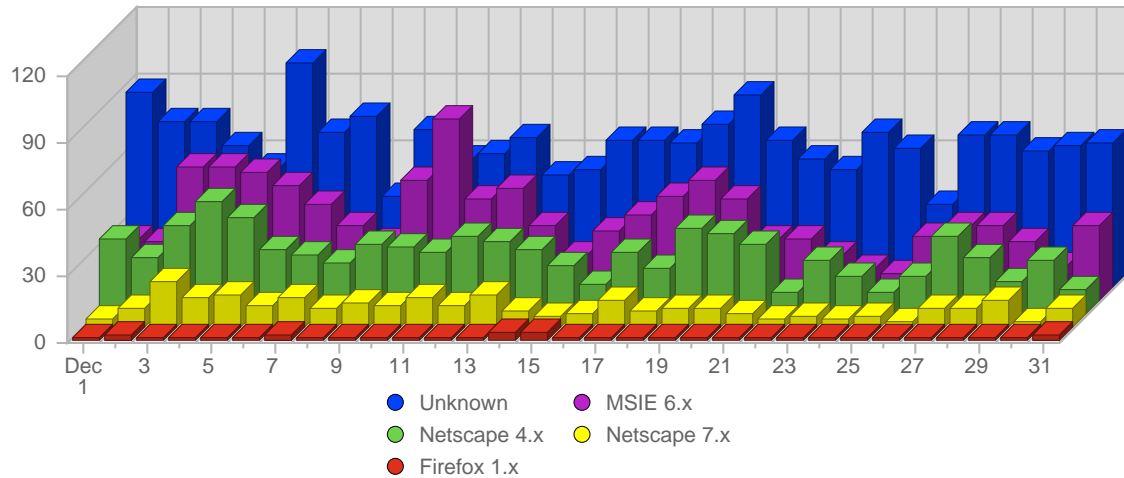

Browser Types

#	Icon	Browser Type	Total Visits	Average Visits Historically	Change	Percent of Visits
1.		Unknown	2,032	-	+123 ▲	46,64%
2.		MSIE 6.x	1,163	-	-255 ▼	26,69%
3.		Netscape 4.x	830	-	-200 ▼	19,05%
4.		Netscape 7.x	267	-	-54 ▼	6,13%
5.		Firefox 1.x	24	-	-7 ▼	0,55%
6.		MSIE 5.0x	11	-	-17 ▼	0,25%
7.		MSIE 5.5	9	-	+3 ▲	0,21%
8.		Netscape 2.x	8	-	-1 ▼	0,18%
9.		Avant	5	-	0 ▬	0,12%
10.		Opera 3.x	5	-	0 ▬	0,12%
11.		MSIE 4.x	1	-	+1 ▲	0,02%
12.		Netscape 3.x	1	-	+1 ▲	0,02%
13.		Safari 1.x	1	-	+1 ▲	0,02%
			4,357	-	-408