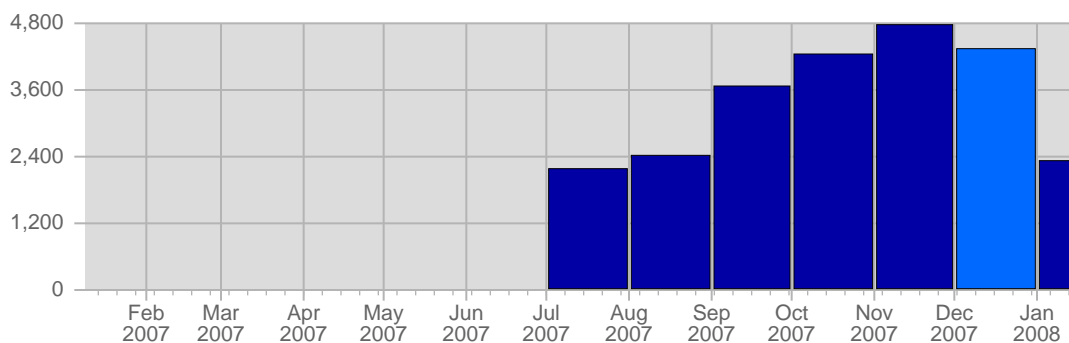

Report Description

Domain: counselling-care.it
 Report Description: Executive Summary Report for the month of December 2007
 Report Range: Month of December 2007
 Report Scope: Historical Data

Visits

Date	Total Visits	Average Visits Historically	Change	Percent of Total Visits
Sat Dec 1st, 2007	156	-	+156 ▲	3,58%
Sun Dec 2nd, 2007	138	-	+138 ▲	3,17%
Mon Dec 3rd, 2007	197	-	+197 ▲	4,52%
Tue Dec 4th, 2007	189	-	+189 ▲	4,34%
Wed Dec 5th, 2007	172	-	+172 ▲	3,95%
Thu Dec 6th, 2007	195	-	+195 ▲	4,48%
Fri Dec 7th, 2007	158	-	+158 ▲	3,63%
Sat Dec 8th, 2007	142	-	-14 ▼	3,26%
Sun Dec 9th, 2007	111	-	-27 ▼	2,55%

Page Views

Date	Total Page Views	Average Page Views Historically	Change	Percent of Total Page Views
Sat Dec 1st, 2007	325	-	+325 ▲	4,97%
Sun Dec 2nd, 2007	198	-	+198 ▲	3,03%
Mon Dec 3rd, 2007	272	-	+272 ▲	4,16%
Tue Dec 4th, 2007	320	-	+320 ▲	4,90%
Wed Dec 5th, 2007	640	-	+640 ▲	9,79%
Thu Dec 6th, 2007	168	-	+168 ▲	2,57%
Fri Dec 7th, 2007	284	-	+284 ▲	4,35%
Sat Dec 8th, 2007	95	-	-230 ▼	1,45%
Sun Dec 9th, 2007	95	-	-103 ▼	1,45%
Mon Dec 10th, 2007	224	-	-48 ▼	3,43%
Tue Dec 11th, 2007	309	-	-11 ▼	4,73%
Wed Dec 12th, 2007	168	-	-472 ▼	2,57%
Thu Dec 13th, 2007	210	-	+42 ▲	3,21%
Fri Dec 14th, 2007	138	-	-146 ▼	2,11%
Sat Dec 15th, 2007	245	-	+150 ▲	3,75%
Sun Dec 16th, 2007	321	-	+226 ▲	4,91%
Mon Dec 17th, 2007	260	-	+36 ▲	3,98%
Tue Dec 18th, 2007	177	-	-132 ▼	2,71%

Continent Breakdown

#		Continent	Total Visits	Average Visits Historically	Change	Percent of Visits
1.		Europe	1,334	-	-302 ▼	57,20%
2.		North America	942	-	-112 ▼	40,40%
3.		Asia	47	-	+40 ▲	2,02%
4.		Oceania	8	-	+4 ▲	0,34%
5.		Africa	1	-	+1 ▲	0,04%
			2,332	-	-372	