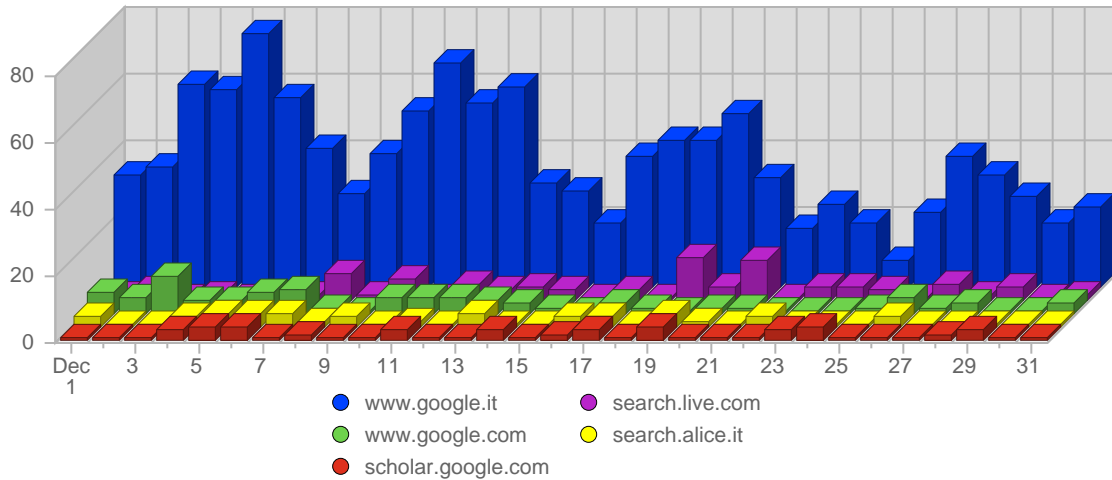

Referring Domains

#	Site Domain	Total Visits Referred	Average Visits Historically	Change	Percent of Visits
1.	www.google.it	1,194	-	-415 ▼	72,32%
2.	search.live.com	102	-	-52 ▼	6,18%
3.	www.google.com	100	-	-21 ▼	6,06%
4.	search.alice.it	59	-	-8 ▼	3,57%
5.	scholar.google.com	52	-	+2 ▲	3,15%
6.	it.search.yahoo.com	30	-	+5 ▲	1,82%
7.	scholar.google.it	15	-	-12 ▼	0,91%
8.	www.google.ch	9	-	0 ▬	0,55%
9.	search.msn.it	6	-	-21 ▼	0,36%
10.	www.vaivale.com	6	-	+2 ▲	0,36%
11.	www.aspicmodena.it	5	-	+2 ▲	0,30%
12.	209.85.129.104	4	-	+1 ▲	0,24%
13.	digilander.libero.it	4	-	-4 ▼	0,24%
14.	192.168.2.150	4	-	+2 ▲	0,24%
15.	www.google.es	3	-	+2 ▲	0,18%
16.	ww.google.it	3	-	-3 ▼	0,18%
17.	www.google.co.uk	3	-	+3 ▲	0,18%
18.	images.google.it	3	-	-4 ▼	0,18%
19.	www.altavista.com	3	-	+3 ▲	0,18%
20.	127.0.0.1	3	-	+2 ▲	0,18%
21.	arianna.libero.it	3	-	0 ▬	0,18%
22.	by125w.bay125.mail.live.com	2	-	+2 ▲	0,12%
23.	translate.google.com	2	-	+2 ▲	0,12%
24.	mail.tiscali.it	2	-	+2 ▲	0,12%
25.	search.myway.com	2	-	+2 ▲	0,12%
		1,651	-	-570