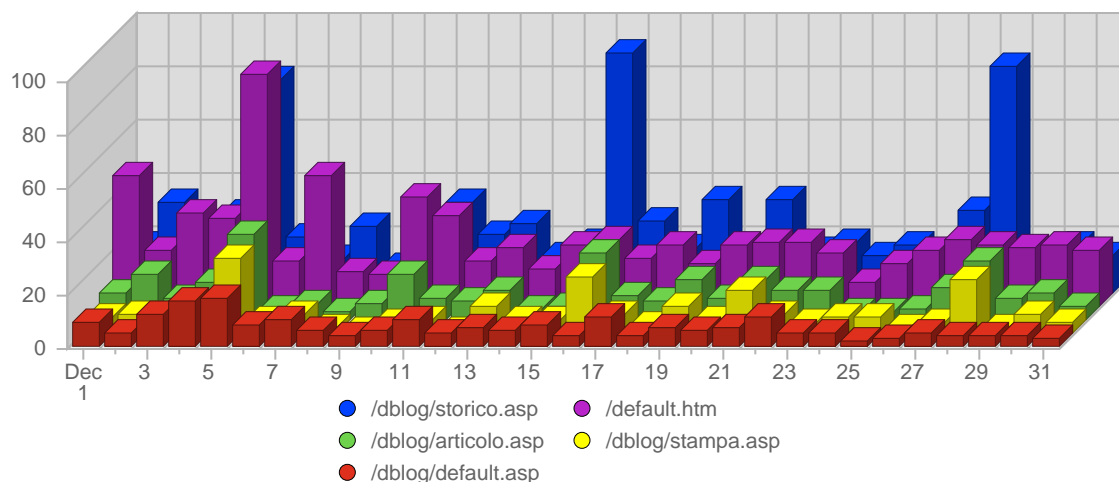

Pages

#	Title & Page	Total Page Views	Average Page Views Historically	Change	Percent of Page Views
1.	/dblog/storico.asp	841	-	+10 ▲	12,86%
2.	/default.htm	800	-	-83 ▼	12,23%
3.	/dblog/articolo.asp	320	-	+38 ▲	4,89%
4.	/dblog/stampa.asp	227	-	+26 ▲	3,47%
5.	/dblog/default.asp	216	-	-4 ▼	3,30%
6.	/docum_psicotraumatologia.htm	195	-	-4 ▼	2,98%
7.	/biblio_counselling.htm	165	-	0 ▬	2,52%
8.	/docum_counselling.htm	164	-	-7 ▼	2,51%
9.	/dblog/index.htm	160	-	+28 ▲	2,45%
10.	/at_counselling.htm	159	-	-16 ▼	2,43%
11.	/formaz_psicotraumatologia.htm	137	-	+39 ▲	2,09%
12.	/biblio_psicotraumatologia.htm	136	-	+39 ▲	2,08%
13.	/formazione.htm	135	-	+19 ▲	2,06%
14.	/psicotraumatologia.htm	113	-	-10 ▼	1,73%
15.	/formaz_counselling.htm	113	-	-4 ▼	1,73%
16.	/ps.htm	107	-	+5 ▲	1,64%
17.	/chi+sono.htm	103	-	-5 ▼	1,58%
18.	/counselling.htm	96	-	+8 ▲	1,47%
19.	/parlano.htm	95	-	+24 ▲	1,45%
20.	/googleadsense.htm	88	-	+13 ▲	1,35%
21.	/convegnovvf/foto/index.htm	88	-	-10 ▼	1,35%
22.	/dblog/autori.asp	85	-	-5 ▼	1,30%
23.	/links_counselling.htm	84	-	-5 ▼	1,28%
24.	/links_psicotraumatologia.htm	84	-	+8 ▲	1,28%
25.	/supportopsi-vvf-er.htm	79	-	+6 ▲	1,21%
		6,541	-	84