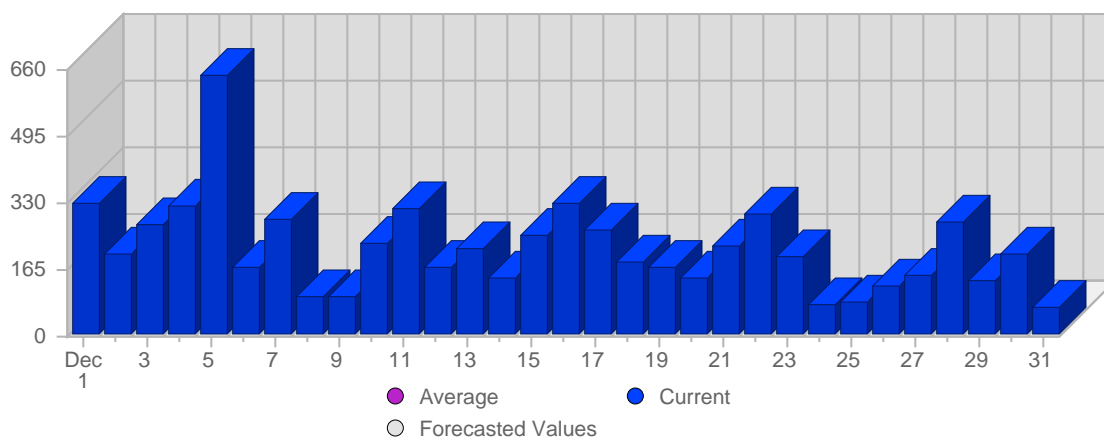

Report Description

Domain: counselling-care.it
 Report Description: Executive Summary Report for the month of December 2007
 Report Range: Month of December 2007
 Report Scope: Historical Data

Visits

Date	Total Visits	Average Visits Historically	Change	Percent of Total Visits
Sat Dec 1st, 2007	156	-	+156 ▲	3,58%
Sun Dec 2nd, 2007	138	-	+138 ▲	3,17%
Mon Dec 3rd, 2007	197	-	+197 ▲	4,52%
Tue Dec 4th, 2007	189	-	+189 ▲	4,34%
Wed Dec 5th, 2007	172	-	+172 ▲	3,95%
Thu Dec 6th, 2007	195	-	+195 ▲	4,48%
Fri Dec 7th, 2007	158	-	+158 ▲	3,63%
Sat Dec 8th, 2007	142	-	-14 ▼	3,26%
Sun Dec 9th, 2007	111	-	-27 ▼	2,55%

Page Views

Date	Total Page Views	Average Page Views Historically	Change	Percent of Total Page Views
Sat Dec 1st, 2007	325	-	+325 ▲	4,97%
Sun Dec 2nd, 2007	198	-	+198 ▲	3,03%
Mon Dec 3rd, 2007	272	-	+272 ▲	4,16%
Tue Dec 4th, 2007	320	-	+320 ▲	4,90%
Wed Dec 5th, 2007	640	-	+640 ▲	9,79%
Thu Dec 6th, 2007	168	-	+168 ▲	2,57%
Fri Dec 7th, 2007	284	-	+284 ▲	4,35%
Sat Dec 8th, 2007	95	-	-230 ▼	1,45%
Sun Dec 9th, 2007	95	-	-103 ▼	1,45%
Mon Dec 10th, 2007	224	-	-48 ▼	3,43%
Tue Dec 11th, 2007	309	-	-11 ▼	4,73%
Wed Dec 12th, 2007	168	-	-472 ▼	2,57%
Thu Dec 13th, 2007	210	-	+42 ▲	3,21%
Fri Dec 14th, 2007	138	-	-146 ▼	2,11%
Sat Dec 15th, 2007	245	-	+150 ▲	3,75%
Sun Dec 16th, 2007	321	-	+226 ▲	4,91%
Mon Dec 17th, 2007	260	-	+36 ▲	3,98%
Tue Dec 18th, 2007	177	-	-132 ▼	2,71%

Continent Breakdown

#		Continent	Total Visits	Average Visits Historically	Change	Percent of Visits
1.		Europe	1,334	-	-302 ▼	57,20%
2.		North America	942	-	-112 ▼	40,40%
3.		Asia	47	-	+40 ▲	2,02%
4.		Oceania	8	-	+4 ▲	0,34%
5.		Africa	1	-	+1 ▲	0,04%
			2,332	-	-372	