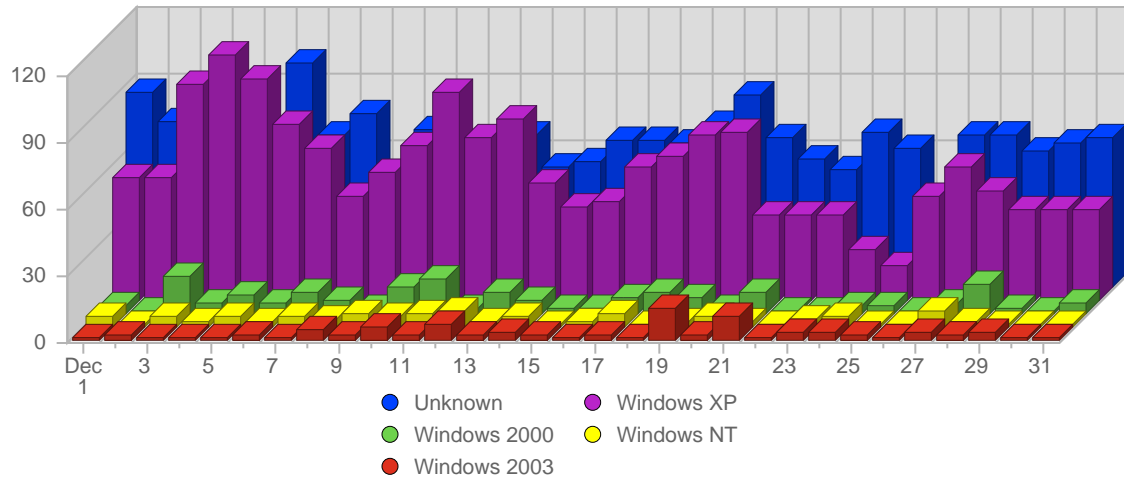

Browser Operating Systems

#	Icon	Operating System	Total Visits	Average Visits Historically	Change	Percent of Visits
1.		Unknown	2,046	-	+121 ▲	46,96%
2.		Windows XP	1,835	-	-416 ▼	42,12%
3.		Windows 2000	182	-	0 ▬	4,18%
4.		Windows NT	103	-	-23 ▼	2,36%
5.		Windows 2003	92	-	-66 ▼	2,11%
6.		Macintosh OS X	28	-	+2 ▲	0,64%
7.		Windows 98	18	-	-11 ▼	0,41%
8.		Macintosh	18	-	-1 ▼	0,41%
9.		Linux	16	-	-2 ▼	0,37%
10.		Windows ME	11	-	-13 ▼	0,25%
11.		Macintosh PPC	4	-	-2 ▼	0,09%
12.		Windows CE	2	-	+1 ▲	0,05%
13.		BSD UNIX	1	-	+1 ▲	0,02%
14.		Windows 95	1	-	+1 ▲	0,02%
			4,357	-	-408