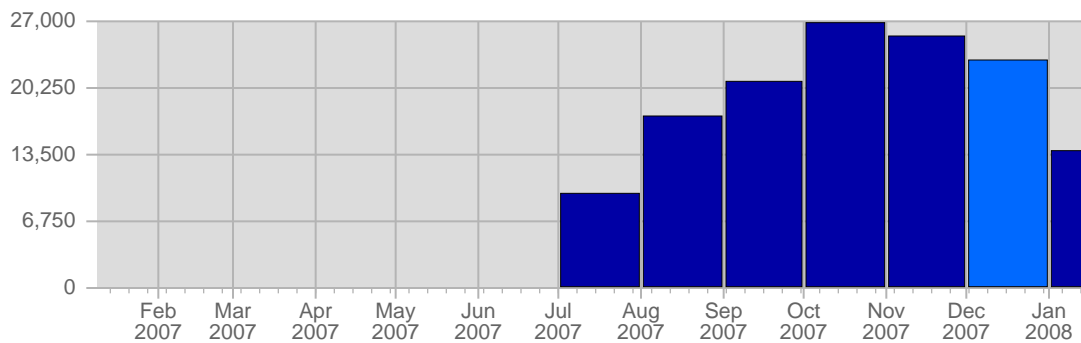

Page Views

Date	Total Page Views	Average Page Views Historically	Change	Percent of Total Page Views
Sat Dec 1st, 2007	325	-	+325 ▲	4,97%
Sun Dec 2nd, 2007	198	-	+198 ▲	3,03%
Mon Dec 3rd, 2007	272	-	+272 ▲	4,16%
Tue Dec 4th, 2007	320	-	+320 ▲	4,90%
Wed Dec 5th, 2007	640	-	+640 ▲	9,79%
Thu Dec 6th, 2007	168	-	+168 ▲	2,57%
Fri Dec 7th, 2007	284	-	+284 ▲	4,35%
Sat Dec 8th, 2007	95	-	-230 ▼	1,45%
Sun Dec 9th, 2007	95	-	-103 ▼	1,45%
Mon Dec 10th, 2007	224	-	-48 ▼	3,43%
Tue Dec 11th, 2007	309	-	-11 ▼	4,73%
Wed Dec 12th, 2007	168	-	-472 ▼	2,57%
Thu Dec 13th, 2007	210	-	+42 ▲	3,21%
Fri Dec 14th, 2007	138	-	-146 ▼	2,11%
Sat Dec 15th, 2007	245	-	+150 ▲	3,75%
Sun Dec 16th, 2007	321	-	+226 ▲	4,91%
Mon Dec 17th, 2007	260	-	+36 ▲	3,98%
Tue Dec 18th, 2007	177	-	-132 ▼	2,71%

Hits

Date	Total Hits	Average Hits Historically	Change	Percent of Total Hits
Sat Dec 1st, 2007	876	-	+876 ▲	3,79%
Sun Dec 2nd, 2007	547	-	+547 ▲	2,37%
Mon Dec 3rd, 2007	1,298	-	+1,298 ▲	5,62%
Tue Dec 4th, 2007	1,205	-	+1,205 ▲	5,21%
Wed Dec 5th, 2007	1,537	-	+1,537 ▲	6,65%
Thu Dec 6th, 2007	950	-	+950 ▲	4,11%
Fri Dec 7th, 2007	1,097	-	+1,097 ▲	4,75%
Sat Dec 8th, 2007	547	-	-329 ▼	2,37%
Sun Dec 9th, 2007	604	-	+57 ▲	2,61%
Mon Dec 10th, 2007	1,051	-	-247 ▼	4,55%
Tue Dec 11th, 2007	1,080	-	-125 ▼	4,67%
Wed Dec 12th, 2007	757	-	-780 ▼	3,28%
Thu Dec 13th, 2007	820	-	-130 ▼	3,55%
Fri Dec 14th, 2007	597	-	-500 ▼	2,58%
Sat Dec 15th, 2007	536	-	-11 ▼	2,32%
Sun Dec 16th, 2007	786	-	+182 ▲	3,40%
Mon Dec 17th, 2007	628	-	-423 ▼	2,72%
Tue Dec 18th, 2007	633	-	-447 ▼	2,74%