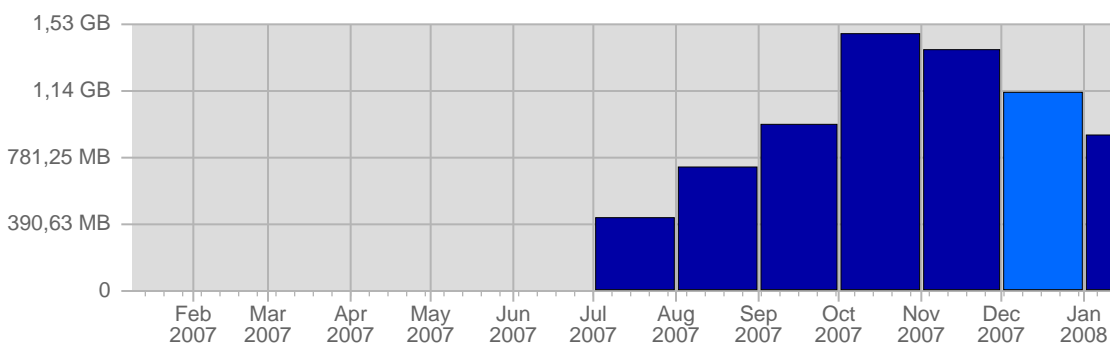

Bandwidth

Date	Total Bandwidth	Average Bandwidth Historically	Change	Percent of Total Bandwidth
Sat Dec 1st, 2007	33,77 MB	n/a	+33,77 MB ▲	2,90%
Sun Dec 2nd, 2007	25,38 MB	n/a	+25,38 MB ▲	2,18%
Mon Dec 3rd, 2007	100,93 MB	n/a	+100,93 MB ▲	8,67%
Tue Dec 4th, 2007	58,30 MB	n/a	+58,30 MB ▲	5,01%
Wed Dec 5th, 2007	62,06 MB	n/a	+62,06 MB ▲	5,33%
Thu Dec 6th, 2007	54,44 MB	n/a	+54,44 MB ▲	4,68%
Fri Dec 7th, 2007	41,48 MB	n/a	+41,48 MB ▲	3,56%
Sat Dec 8th, 2007	42,33 MB	n/a	+8,56 MB ▲	3,63%
Sun Dec 9th, 2007	33,50 MB	n/a	+8,12 MB ▲	2,88%
Mon Dec 10th, 2007	59,21 MB	n/a	-41,72 MB ▼	5,08%
Tue Dec 11th, 2007	74,13 MB	n/a	+15,82 MB ▲	6,37%
Wed Dec 12th, 2007	46,11 MB	n/a	-15,96 MB ▼	3,96%
Thu Dec 13th, 2007	35,26 MB	n/a	-19,18 MB ▼	3,03%
Fri Dec 14th, 2007	32,69 MB	n/a	-8,79 MB ▼	2,81%
Sat Dec 15th, 2007	24,41 MB	n/a	-17,92 MB ▼	2,10%
Sun Dec 16th, 2007	27,17 MB	n/a	-6,33 MB ▼	2,33%
Mon Dec 17th, 2007	27,18 MB	n/a	-32,02 MB ▼	2,33%
Tue Dec 18th, 2007	40,27 MB	n/a	-33,85 MB ▼	3,46%

Continued on Page 8 ...