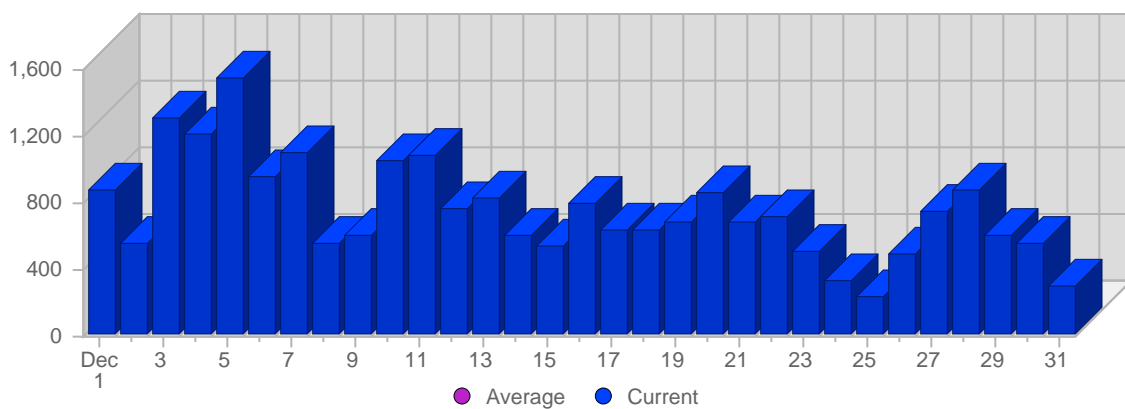

Page Views

Date	Total Page Views	Average Page Views Historically	Change	Percent of Total Page Views
Sat Dec 1st, 2007	325	-	+325 ▲	4,97%
Sun Dec 2nd, 2007	198	-	+198 ▲	3,03%
Mon Dec 3rd, 2007	272	-	+272 ▲	4,16%
Tue Dec 4th, 2007	320	-	+320 ▲	4,90%
Wed Dec 5th, 2007	640	-	+640 ▲	9,79%
Thu Dec 6th, 2007	168	-	+168 ▲	2,57%
Fri Dec 7th, 2007	284	-	+284 ▲	4,35%
Sat Dec 8th, 2007	95	-	-230 ▼	1,45%
Sun Dec 9th, 2007	95	-	-103 ▼	1,45%
Mon Dec 10th, 2007	224	-	-48 ▼	3,43%
Tue Dec 11th, 2007	309	-	-11 ▼	4,73%
Wed Dec 12th, 2007	168	-	-472 ▼	2,57%
Thu Dec 13th, 2007	210	-	+42 ▲	3,21%
Fri Dec 14th, 2007	138	-	-146 ▼	2,11%
Sat Dec 15th, 2007	245	-	+150 ▲	3,75%
Sun Dec 16th, 2007	321	-	+226 ▲	4,91%
Mon Dec 17th, 2007	260	-	+36 ▲	3,98%
Tue Dec 18th, 2007	177	-	-132 ▼	2,71%

Hits

Date	Total Hits	Average Hits Historically	Change	Percent of Total Hits
Sat Dec 1st, 2007	876	-	+876 ▲	3,79%
Sun Dec 2nd, 2007	547	-	+547 ▲	2,37%
Mon Dec 3rd, 2007	1,298	-	+1,298 ▲	5,62%
Tue Dec 4th, 2007	1,205	-	+1,205 ▲	5,21%
Wed Dec 5th, 2007	1,537	-	+1,537 ▲	6,65%
Thu Dec 6th, 2007	950	-	+950 ▲	4,11%
Fri Dec 7th, 2007	1,097	-	+1,097 ▲	4,75%
Sat Dec 8th, 2007	547	-	-329 ▼	2,37%
Sun Dec 9th, 2007	604	-	+57 ▲	2,61%
Mon Dec 10th, 2007	1,051	-	-247 ▼	4,55%
Tue Dec 11th, 2007	1,080	-	-125 ▼	4,67%
Wed Dec 12th, 2007	757	-	-780 ▼	3,28%
Thu Dec 13th, 2007	820	-	-130 ▼	3,55%
Fri Dec 14th, 2007	597	-	-500 ▼	2,58%
Sat Dec 15th, 2007	536	-	-11 ▼	2,32%
Sun Dec 16th, 2007	786	-	+182 ▲	3,40%
Mon Dec 17th, 2007	628	-	-423 ▼	2,72%
Tue Dec 18th, 2007	633	-	-447 ▼	2,74%

Continent Breakdown

#		Continent	Total Visits	Average Visits Historically	Change	Percent of Visits
1.		Europe	1,334	-	-302 ▼	57,20%
2.		North America	942	-	-112 ▼	40,40%
3.		Asia	47	-	+40 ▲	2,02%
4.		Oceania	8	-	+4 ▲	0,34%
5.		Africa	1	-	+1 ▲	0,04%
			2,332	-	-372	