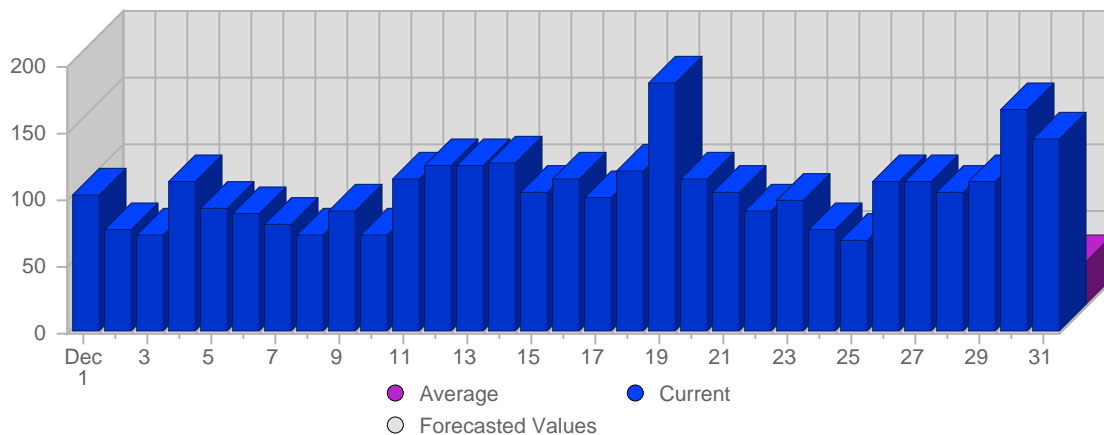

## Visits

Date	Total Visits	Average Visits Historically	Change	Percent of Total Visits
Fri Dec 1st, 2006	102	35,46	+102 ▲	3,12%
Sat Dec 2nd, 2006	75	33,45	+75 ▲	2,30%
Sun Dec 3rd, 2006	73	31,21	-5 ▼	2,23%
Mon Dec 4th, 2006	111	37,41	-7 ▼	3,40%
Tue Dec 5th, 2006	93	37,96	-14 ▼	2,85%
Wed Dec 6th, 2006	88	34,84	-14 ▼	2,69%
Thu Dec 7th, 2006	81	35,46	+7 ▲	2,48%
Fri Dec 8th, 2006	72	35,46	-30 ▼	2,20%
Sat Dec 9th, 2006	90	33,45	+15 ▲	2,76%

## Page Views

Date	Total Page Views	Average Page Views Historically	Change	Percent of Total Page Views
Fri Dec 1st, 2006	244	65,64	+244 ▲	3,89%
Sat Dec 2nd, 2006	154	71,66	+154 ▲	2,45%
Sun Dec 3rd, 2006	147	81,50	-84 ▼	2,34%
Mon Dec 4th, 2006	135	105,14	-67 ▼	2,15%
Tue Dec 5th, 2006	248	85,75	-54 ▼	3,95%
Wed Dec 6th, 2006	174	63,71	-23 ▼	2,77%
Thu Dec 7th, 2006	144	67,77	+23 ▲	2,29%
Fri Dec 8th, 2006	149	65,64	-95 ▼	2,37%
Sat Dec 9th, 2006	194	71,66	+40 ▲	3,09%
Sun Dec 10th, 2006	140	81,50	-7 ▼	2,23%
Mon Dec 11th, 2006	138	105,14	+3 ▲	2,20%
Tue Dec 12th, 2006	188	85,75	-60 ▼	2,00%
Wed Dec 13th, 2006	182	63,71	+8 ▲	2,90%
Thu Dec 14th, 2006	188	67,77	+44 ▲	2,00%
Fri Dec 15th, 2006	236	65,64	+87 ▲	3,76%
Sat Dec 16th, 2006	226	71,66	+32 ▲	3,60%
Sun Dec 17th, 2006	152	81,50	+12 ▲	2,42%
Mon Dec 18th, 2006	162	105,14	+24 ▲	2,58%

Continent Breakdown

#	Continent	Total Visits	Average Visits Historically	Change	Percent of Visits
1.	Europe	1,169	261,08	+87 ▲	62,78%
2.	North America	673	276,25	+32 ▲	36,14%
3.	Asia	20	6,33	+11 ▲	1,07%
		1,862	541	129	