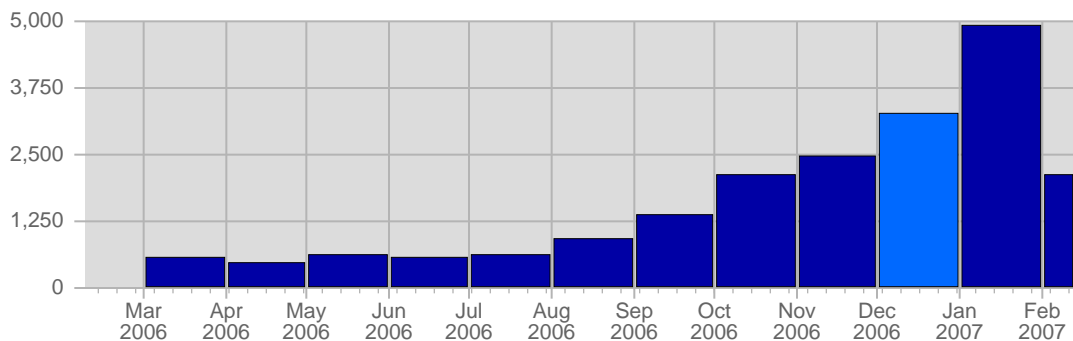

## Visits

Date	Total Visits	Average Visits Historically	Change	Percent of Total Visits
Fri Dec 1st, 2006	102	35,46	+102 ▲	3,12%
Sat Dec 2nd, 2006	75	33,45	+75 ▲	2,30%
Sun Dec 3rd, 2006	73	31,21	-5 ▼	2,23%
Mon Dec 4th, 2006	111	37,41	-7 ▼	3,40%
Tue Dec 5th, 2006	93	37,96	-14 ▼	2,85%
Wed Dec 6th, 2006	88	34,84	-14 ▼	2,69%
Thu Dec 7th, 2006	81	35,46	+7 ▲	2,48%
Fri Dec 8th, 2006	72	35,46	-30 ▼	2,20%
Sat Dec 9th, 2006	90	33,45	+15 ▲	2,76%

## Page Views

Date	Total Page Views	Average Page Views Historically	Change	Percent of Total Page Views
Fri Dec 1st, 2006	244	65,64	+244 ▲	3,89%
Sat Dec 2nd, 2006	154	71,66	+154 ▲	2,45%
Sun Dec 3rd, 2006	147	81,50	-84 ▼	2,34%
Mon Dec 4th, 2006	135	105,14	-67 ▼	2,15%
Tue Dec 5th, 2006	248	85,75	-54 ▼	3,95%
Wed Dec 6th, 2006	174	63,71	-23 ▼	2,77%
Thu Dec 7th, 2006	144	67,77	+23 ▲	2,29%
Fri Dec 8th, 2006	149	65,64	-95 ▼	2,37%
Sat Dec 9th, 2006	194	71,66	+40 ▲	3,09%
Sun Dec 10th, 2006	140	81,50	-7 ▼	2,23%
Mon Dec 11th, 2006	138	105,14	+3 ▲	2,20%
Tue Dec 12th, 2006	188	85,75	-60 ▼	2,00%
Wed Dec 13th, 2006	182	63,71	+8 ▲	2,90%
Thu Dec 14th, 2006	188	67,77	+44 ▲	2,00%
Fri Dec 15th, 2006	236	65,64	+87 ▲	3,76%
Sat Dec 16th, 2006	226	71,66	+32 ▲	3,60%
Sun Dec 17th, 2006	152	81,50	+12 ▲	2,42%
Mon Dec 18th, 2006	162	105,14	+24 ▲	2,58%

Continent Breakdown

#	Continent	Total Visits	Average Visits Historically	Change	Percent of Visits
1.	Europe	1,169	261,08	+87 ▲	62,78%
2.	North America	673	276,25	+32 ▲	36,14%
3.	Asia	20	6,33	+11 ▲	1,07%
		1,862	541	129	