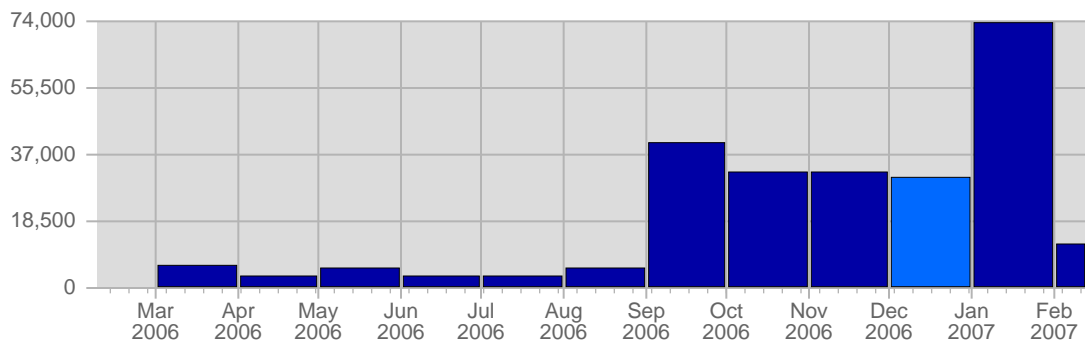

Hits

Date	Total Hits	Average Hits Historically	Change	Percent of Total Hits
Fri Dec 1st, 2006	1,068	352,52	+1,068 ▲	3,44%
Sat Dec 2nd, 2006	827	446,21	+827 ▲	2,67%
Sun Dec 3rd, 2006	767	351,05	-559 ▼	2,47%
Mon Dec 4th, 2006	1,194	596,00	-476 ▼	3,85%
Tue Dec 5th, 2006	1,164	447,20	-138 ▼	3,75%
Wed Dec 6th, 2006	889	404,80	-1,187 ▼	2,87%
Thu Dec 7th, 2006	786	408,27	+167 ▲	2,53%
Fri Dec 8th, 2006	713	352,52	-355 ▼	2,30%
Sat Dec 9th, 2006	831	446,21	+4 ▲	2,68%
Sun Dec 10th, 2006	776	351,05	+9 ▲	2,50%
Mon Dec 11th, 2006	917	596,00	-277 ▼	2,96%
Tue Dec 12th, 2006	1,040	447,20	-124 ▼	3,35%
Wed Dec 13th, 2006	1,288	404,80	+399 ▲	4,15%
Thu Dec 14th, 2006	964	408,27	+178 ▲	3,11%
Fri Dec 15th, 2006	1,042	352,52	+329 ▲	3,36%
Sat Dec 16th, 2006	763	446,21	-68 ▼	2,46%
Sun Dec 17th, 2006	603	351,05	-173 ▼	1,94%
Mon Dec 18th, 2006	797	596,00	-120 ▼	2,57%

Continued on Page 6 ...