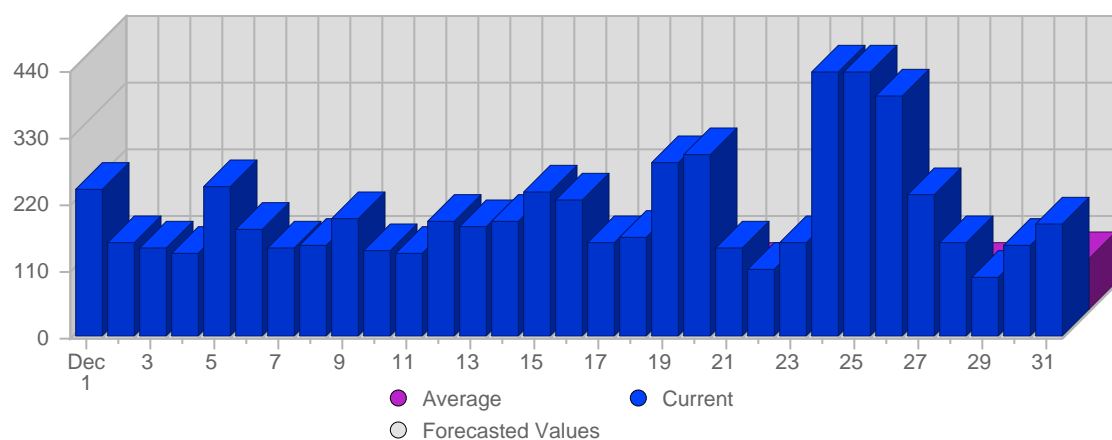

Page Views

Date	Total Page Views	Average Page Views Historically	Change	Percent of Total Page Views
Fri Dec 1st, 2006	244	65,64	+244 ▲	3,89%
Sat Dec 2nd, 2006	154	71,66	+154 ▲	2,45%
Sun Dec 3rd, 2006	147	81,50	-84 ▼	2,34%
Mon Dec 4th, 2006	135	105,14	-67 ▼	2,15%
Tue Dec 5th, 2006	248	85,75	-54 ▼	3,95%
Wed Dec 6th, 2006	174	63,71	-23 ▼	2,77%
Thu Dec 7th, 2006	144	67,77	+23 ▲	2,29%
Fri Dec 8th, 2006	149	65,64	-95 ▼	2,37%
Sat Dec 9th, 2006	194	71,66	+40 ▲	3,09%
Sun Dec 10th, 2006	140	81,50	-7 ▼	2,23%
Mon Dec 11th, 2006	138	105,14	+3 ▲	2,20%
Tue Dec 12th, 2006	188	85,75	-60 ▼	2,00%
Wed Dec 13th, 2006	182	63,71	+8 ▲	2,90%
Thu Dec 14th, 2006	188	67,77	+44 ▲	2,00%
Fri Dec 15th, 2006	236	65,64	+87 ▲	3,76%
Sat Dec 16th, 2006	226	71,66	+32 ▲	3,60%
Sun Dec 17th, 2006	152	81,50	+12 ▲	2,42%
Mon Dec 18th, 2006	162	105,14	+24 ▲	2,58%

Continued on Page 4 ...