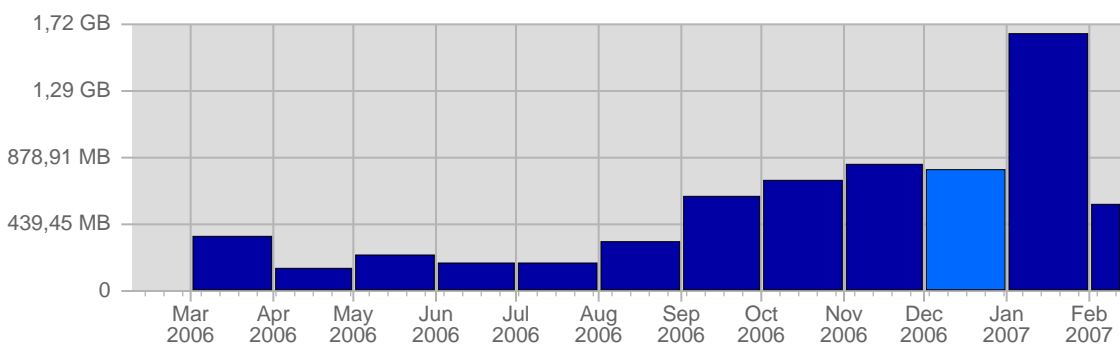

Bandwidth

Date	Total Bandwidth	Average Bandwidth Historically	Change	Percent of Total Bandwidth
Fri Dec 1st, 2006	26,43 MB	11,74 MB	+26,43 MB ▲	3,28%
Sat Dec 2nd, 2006	11,35 MB	10,36 MB	+11,35 MB ▲	1,41%
Sun Dec 3rd, 2006	16,63 MB	10,14 MB	-24,46 MB ▼	2,06%
Mon Dec 4th, 2006	27,47 MB	14,07 MB	-11,44 MB ▼	3,41%
Tue Dec 5th, 2006	30,67 MB	14,61 MB	+2,94 MB ▲	3,81%
Wed Dec 6th, 2006	23,34 MB	10,71 MB	-28,66 MB ▼	2,90%
Thu Dec 7th, 2006	21,24 MB	13,28 MB	+8,51 MB ▲	2,64%
Fri Dec 8th, 2006	18,10 MB	11,74 MB	-8,33 MB ▼	2,25%
Sat Dec 9th, 2006	31,96 MB	10,36 MB	+20,61 MB ▲	3,97%
Sun Dec 10th, 2006	21,02 MB	10,14 MB	+4,40 MB ▲	2,61%
Mon Dec 11th, 2006	35,52 MB	14,07 MB	+8,05 MB ▲	4,41%
Tue Dec 12th, 2006	29,79 MB	14,61 MB	-903,80 KB ▼	3,70%
Wed Dec 13th, 2006	33,94 MB	10,71 MB	+10,60 MB ▲	4,21%
Thu Dec 14th, 2006	19,26 MB	13,28 MB	-1,98 MB ▼	2,39%
Fri Dec 15th, 2006	19,10 MB	11,74 MB	+1017,90 KB ▲	2,37%
Sat Dec 16th, 2006	16,57 MB	10,36 MB	-15,39 MB ▼	2,06%
Sun Dec 17th, 2006	26,25 MB	10,14 MB	+5,22 MB ▲	3,26%
Mon Dec 18th, 2006	29,29 MB	14,07 MB	-6,23 MB ▼	3,63%

Continued on Page 8 ...