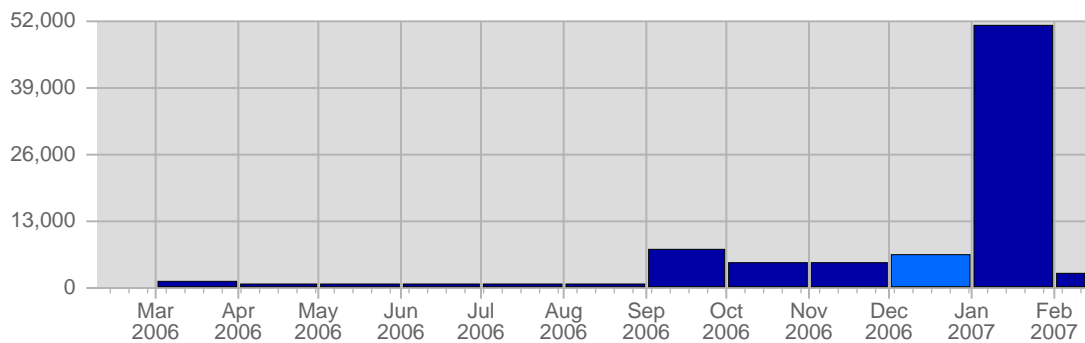

Page Views

Date	Total Page Views	Average Page Views Historically	Change	Percent of Total Page Views
Fri Dec 1st, 2006	244	65,64	+244 ▲	3,89%
Sat Dec 2nd, 2006	154	71,66	+154 ▲	2,45%
Sun Dec 3rd, 2006	147	81,50	-84 ▼	2,34%
Mon Dec 4th, 2006	135	105,14	-67 ▼	2,15%
Tue Dec 5th, 2006	248	85,75	-54 ▼	3,95%
Wed Dec 6th, 2006	174	63,71	-23 ▼	2,77%
Thu Dec 7th, 2006	144	67,77	+23 ▲	2,29%
Fri Dec 8th, 2006	149	65,64	-95 ▼	2,37%
Sat Dec 9th, 2006	194	71,66	+40 ▲	3,09%
Sun Dec 10th, 2006	140	81,50	-7 ▼	2,23%
Mon Dec 11th, 2006	138	105,14	+3 ▲	2,20%
Tue Dec 12th, 2006	188	85,75	-60 ▼	2,00%
Wed Dec 13th, 2006	182	63,71	+8 ▲	2,90%
Thu Dec 14th, 2006	188	67,77	+44 ▲	2,00%
Fri Dec 15th, 2006	236	65,64	+87 ▲	3,76%
Sat Dec 16th, 2006	226	71,66	+32 ▲	3,60%
Sun Dec 17th, 2006	152	81,50	+12 ▲	2,42%
Mon Dec 18th, 2006	162	105,14	+24 ▲	2,58%

Continued on Page 4 ...