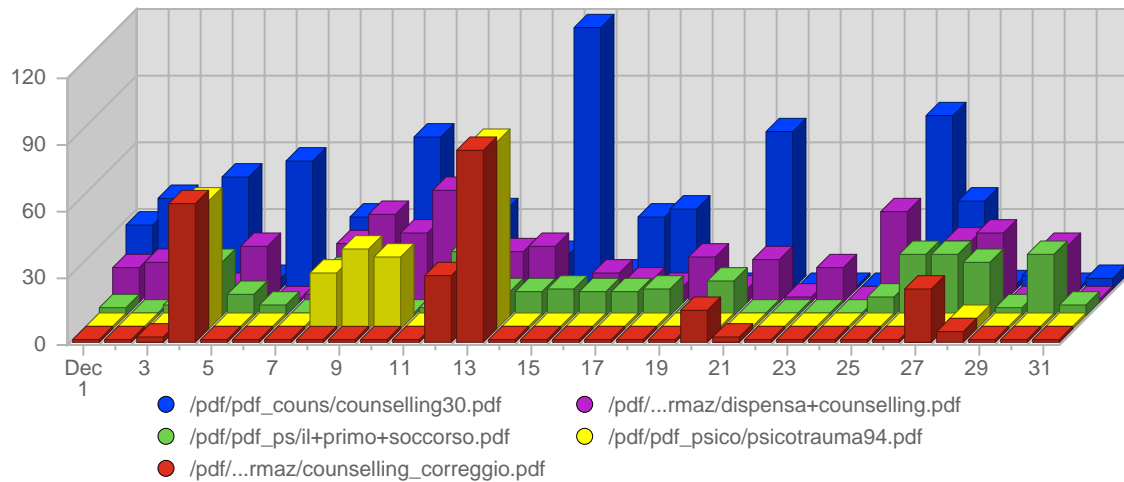

Media & Downloads

#	File	Total Downloads	Average Downloads Historically	Change	Percent of Downloads
1.	/pdf/pdf_couns/counselling30.pdf	752	105,83	+258 ▲	12,03%
2.	/pdf/pdf_formaz/dispensa+counselling.pdf	536	166,08	+2 ▲	8,58%
3.	/pdf/pdf_ps/il+primo+soccorso.pdf	324	92,42	-159 ▼	5,19%
4.	/pdf/pdf_psico/psicotrauma94.pdf	240	-	+214 ▲	3,84%
5.	/pdf/pdf_formaz/counselling_correggio.pdf	232	25,33	+189 ▲	3,71%
6.	/pdf/portfolio.pdf	226	58,50	-5 ▼	3,62%
7.	/pdf/pdf_couns/counselling39.pdf	177	122,50	-68 ▼	2,83%
8.	/pdf/pdf_psico/psicotrauma57.pdf	123	73,18	+26 ▲	1,97%
9.	/pdf/pdf_psico/psicotrauma24.pdf	115	46,58	+36 ▲	1,84%
10.	/pdf/pdf_ps/pbls_laici.pdf	104	39,83	-75 ▼	1,66%
11.	/pdf/curriculum.pdf	103	30,50	-1 ▼	1,65%
12.	/pdf/pdf_formaz/counselling_pacs_2005.pdf	97	33,08	-34 ▼	1,55%
13.	/pdf/pdf_formaz/counselling_deu_2005.pdf	89	36,82	-18 ▼	1,42%
14.	/pdf/pdf_couns/pragmatica.pdf	74	20,00	0 ▬	1,18%
15.	/pdf/pdf_couns/counselling24.pdf	64	15,73	-23 ▼	1,02%
16.	/pdf/pdf_couns/analisi_transaksiionale.pdf	63	20,00	+5 ▲	1,01%
17.	/pdf/pdf_psico/psicotrauma8.pdf	63	12,09	+4 ▲	1,01%
18.	/pdf/pdf_psico/psicotrauma48.pdf	61	16,18	+5 ▲	0,98%
19.	/pdf/pdf_couns/counselling40.pdf	60	26,50	+7 ▲	0,96%
20.	/pdf/pdf_psico/psicotraumatologia.pdf	59	18,50	-32 ▼	0,94%
21.	/pdf/pdf_psico/psicotrauma77.pdf	54	11,14	+44 ▲	0,86%
22.	/pdf/pdf_couns/1articolo+counselling.pdf	53	33,00	+1 ▲	0,85%
23.	/pdf/...maz/dispensa_psicotraumatologia.pdf	52	29,58	-40 ▼	0,83%
24.	/pdf/pdf_couns/counselling29.pdf	48	7,64	+37 ▲	0,77%
25.	/pdf/pdf_psico/psicotrauma88.pdf	47	26,71	+1 ▲	0,75%
		6,249	1,960	-429