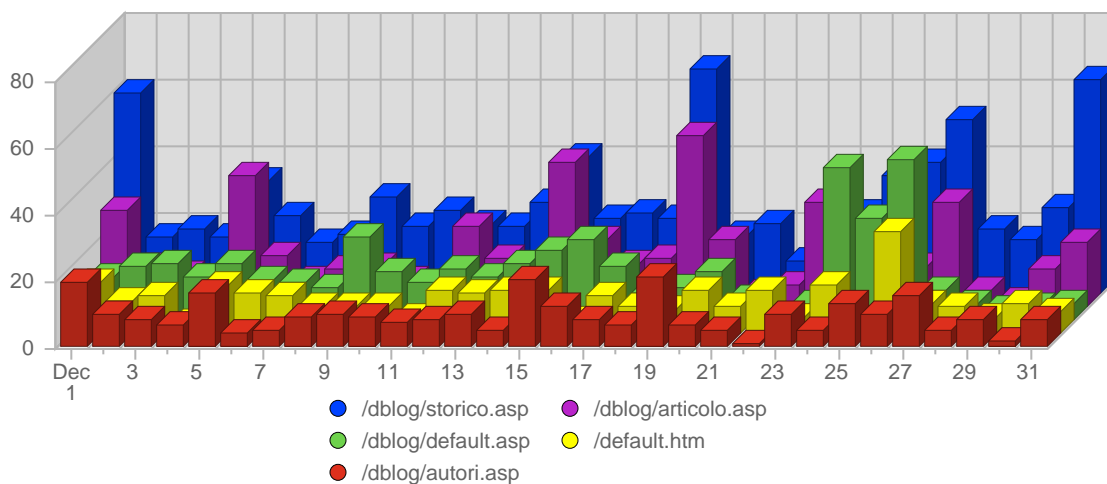

Pages

#	Title & Page	Total Page Views	Average Page Views Historically	Change	Percent of Page Views
1.	/dblog/storico.asp	871	396,00	+245 ▲	13,87%
2.	/dblog/articolo.asp	517	264,00	+73 ▲	8,23%
3.	/dblog/default.asp	459	157,33	+172 ▲	7,31%
4.	/default.htm	309	216,50	-76 ▼	4,92%
5.	/dblog/autori.asp	281	120,00	+55 ▲	4,48%
6.	/dblog/foto.asp	273	123,00	+45 ▲	4,35%
7.	/dblog/fotografia.asp	255	115,67	+37 ▲	4,06%
8.	/dblog/admin/costanti_elenco.asp	236	24,50	+236 ▲	3,76%
9.	/dblog/pubblicazioni.asp	190	75,00	+41 ▲	3,03%
10.	/dblog/classifica.asp	172	58,67	+43 ▲	2,74%
11.	/ticker1.swf	156	120,33	-71 ▼	2,48%
12.	/dblog/linklog.asp	151	62,33	+28 ▲	2,41%
13.	/public/ticker1.swf	139	91,67	-27 ▼	2,21%
14.	/dblog/stampa.asp	135	120,67	+5 ▲	2,15%
15.	/dblog/feedrss.asp	127	116,00	+54 ▲	2,02%
16.	/counselling.htm	114	64,33	-8 ▼	1,82%
17.	/pragmatica.htm	114	21,50	+13 ▲	1,82%
18.	/chisono.htm	113	60,25	-19 ▼	1,80%
19.	/docum_psico.htm	112	44,83	+13 ▲	1,78%
20.	/dblog/feedatom.asp	105	24,33	+55 ▲	1,67%
21.	/analisi-transazionale.htm	90	15,08	+34 ▲	1,43%
22.	/formazione.htm	87	55,75	-26 ▼	1,39%
23.	/dblog/admin/login.asp	87	7,00	+79 ▲	1,39%
24.	/psicotraumatologia.htm	83	64,83	-35 ▼	1,32%
25.	/docum_counselling.htm	81	27,25	+10 ▲	1,29%
		6,279	1,427	1,397