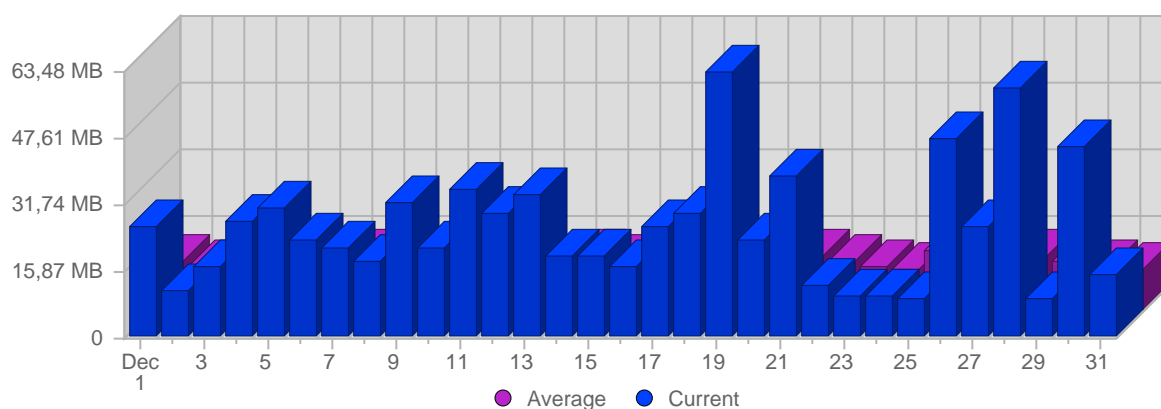

## Hits

Date	Total Hits	Average Hits Historically	Change	Percent of Total Hits
Fri Dec 1st, 2006	1,068	352,52	+1,068 ▲	3,44%
Sat Dec 2nd, 2006	827	446,21	+827 ▲	2,67%
Sun Dec 3rd, 2006	767	351,05	-559 ▼	2,47%
Mon Dec 4th, 2006	1,194	596,00	-476 ▼	3,85%
Tue Dec 5th, 2006	1,164	447,20	-138 ▼	3,75%
Wed Dec 6th, 2006	889	404,80	-1,187 ▼	2,87%
Thu Dec 7th, 2006	786	408,27	+167 ▲	2,53%
Fri Dec 8th, 2006	713	352,52	-355 ▼	2,30%
Sat Dec 9th, 2006	831	446,21	+4 ▲	2,68%
Sun Dec 10th, 2006	776	351,05	+9 ▲	2,50%
Mon Dec 11th, 2006	917	596,00	-277 ▼	2,96%
Tue Dec 12th, 2006	1,040	447,20	-124 ▼	3,35%
Wed Dec 13th, 2006	1,288	404,80	+399 ▲	4,15%
Thu Dec 14th, 2006	964	408,27	+178 ▲	3,11%
Fri Dec 15th, 2006	1,042	352,52	+329 ▲	3,36%
Sat Dec 16th, 2006	763	446,21	-68 ▼	2,46%
Sun Dec 17th, 2006	603	351,05	-173 ▼	1,94%
Mon Dec 18th, 2006	797	596,00	-120 ▼	2,57%

## Bandwidth

Date	Total Bandwidth	Average Bandwidth Historically	Change	Percent of Total Bandwidth
Fri Dec 1st, 2006	26,43 MB	11,74 MB	+26,43 MB ▲	3,28%
Sat Dec 2nd, 2006	11,35 MB	10,36 MB	+11,35 MB ▲	1,41%
Sun Dec 3rd, 2006	16,63 MB	10,14 MB	-24,46 MB ▼	2,06%
Mon Dec 4th, 2006	27,47 MB	14,07 MB	-11,44 MB ▼	3,41%
Tue Dec 5th, 2006	30,67 MB	14,61 MB	+2,94 MB ▲	3,81%
Wed Dec 6th, 2006	23,34 MB	10,71 MB	-28,66 MB ▼	2,90%
Thu Dec 7th, 2006	21,24 MB	13,28 MB	+8,51 MB ▲	2,64%
Fri Dec 8th, 2006	18,10 MB	11,74 MB	-8,33 MB ▼	2,25%
Sat Dec 9th, 2006	31,96 MB	10,36 MB	+20,61 MB ▲	3,97%
Sun Dec 10th, 2006	21,02 MB	10,14 MB	+4,40 MB ▲	2,61%
Mon Dec 11th, 2006	35,52 MB	14,07 MB	+8,05 MB ▲	4,41%
Tue Dec 12th, 2006	29,79 MB	14,61 MB	-903,80 KB ▼	3,70%
Wed Dec 13th, 2006	33,94 MB	10,71 MB	+10,60 MB ▲	4,21%
Thu Dec 14th, 2006	19,26 MB	13,28 MB	-1,98 MB ▼	2,39%
Fri Dec 15th, 2006	19,10 MB	11,74 MB	+1017,90 KB ▲	2,37%
Sat Dec 16th, 2006	16,57 MB	10,36 MB	-15,39 MB ▼	2,06%
Sun Dec 17th, 2006	26,25 MB	10,14 MB	+5,22 MB ▲	3,26%
Mon Dec 18th, 2006	29,29 MB	14,07 MB	-6,23 MB ▼	3,63%