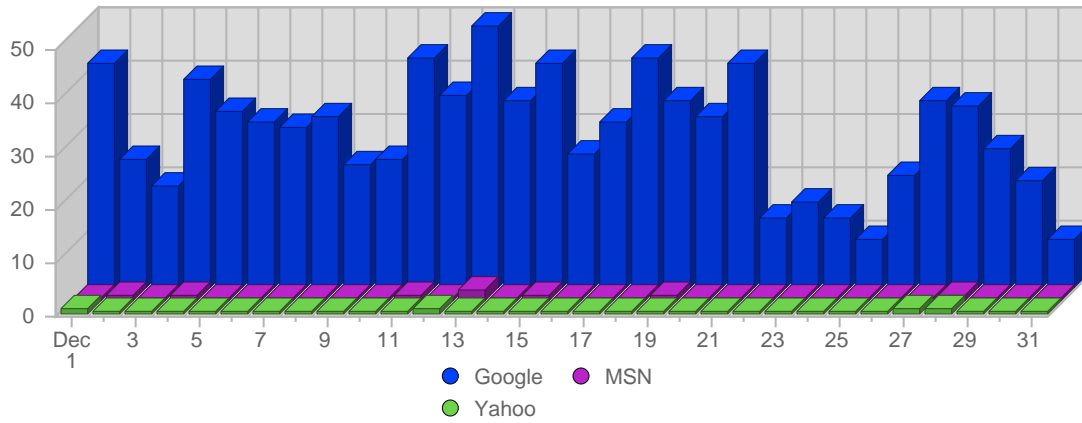

Search Engines

#	Logo	Search Engine	Total Visits Referred	Average Visits Historically	Change	Percent of Visits
1.		Google	906	125,33	+212 ▲	98,69%
2.		MSN	8	11,55	-6 ▼	0,87%
3.		Yahoo	4	6,91	-2 ▼	0,44%
			918	144	201