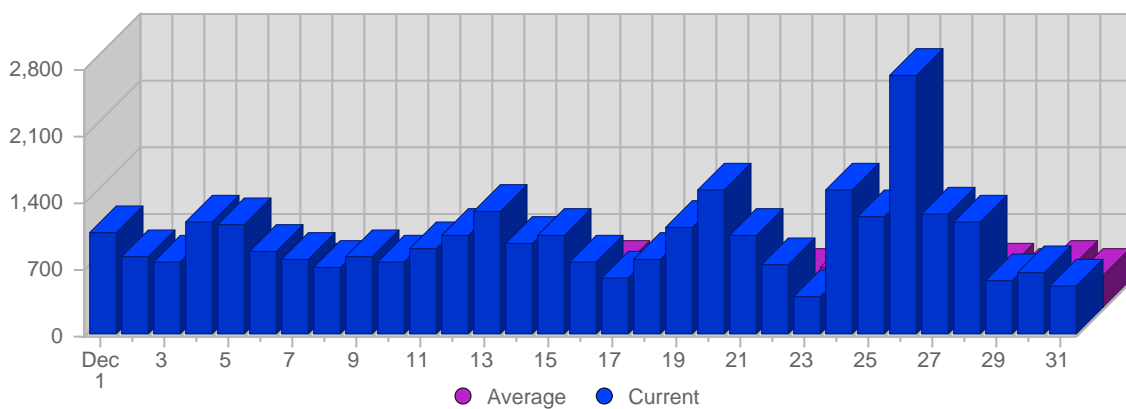

Hits

Date	Total Hits	Average Hits Historically	Change	Percent of Total Hits
Fri Dec 1st, 2006	1,068	352,52	+1,068 ▲	3,44%
Sat Dec 2nd, 2006	827	446,21	+827 ▲	2,67%
Sun Dec 3rd, 2006	767	351,05	-559 ▼	2,47%
Mon Dec 4th, 2006	1,194	596,00	-476 ▼	3,85%
Tue Dec 5th, 2006	1,164	447,20	-138 ▼	3,75%
Wed Dec 6th, 2006	889	404,80	-1,187 ▼	2,87%
Thu Dec 7th, 2006	786	408,27	+167 ▲	2,53%
Fri Dec 8th, 2006	713	352,52	-355 ▼	2,30%
Sat Dec 9th, 2006	831	446,21	+4 ▲	2,68%
Sun Dec 10th, 2006	776	351,05	+9 ▲	2,50%
Mon Dec 11th, 2006	917	596,00	-277 ▼	2,96%
Tue Dec 12th, 2006	1,040	447,20	-124 ▼	3,35%
Wed Dec 13th, 2006	1,288	404,80	+399 ▲	4,15%
Thu Dec 14th, 2006	964	408,27	+178 ▲	3,11%
Fri Dec 15th, 2006	1,042	352,52	+329 ▲	3,36%
Sat Dec 16th, 2006	763	446,21	-68 ▼	2,46%
Sun Dec 17th, 2006	603	351,05	-173 ▼	1,94%
Mon Dec 18th, 2006	797	596,00	-120 ▼	2,57%

Continued on Page 6 ...