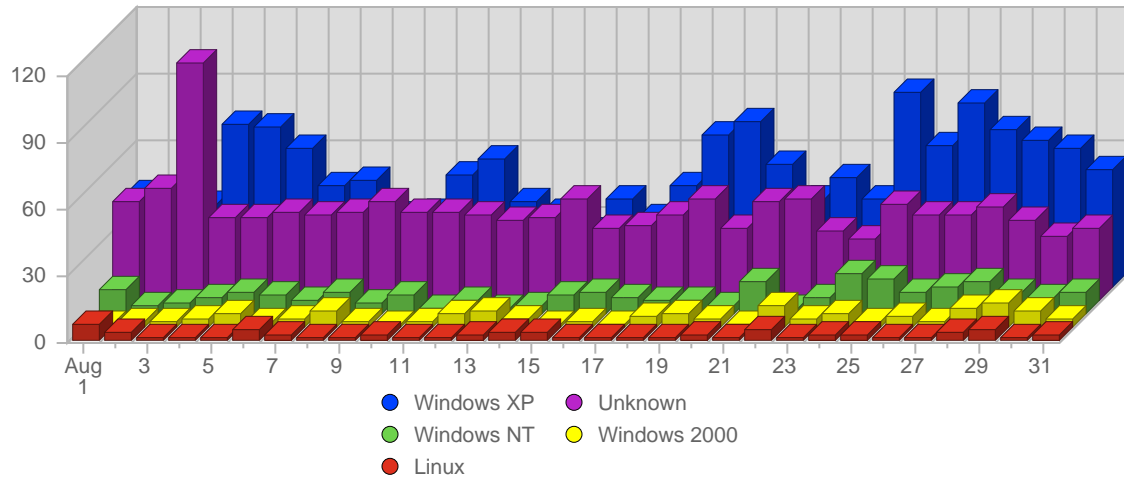

Browser Operating Systems

#	Icon	Operating System	Total Visits	Average Visits Historically	Change	Percent of Visits
1.		Windows XP	1,621	2,072,50	-668 ▼	47,71%
2.		Unknown	1,265	1,748,57	-479 ▼	37,23%
3.		Windows NT	247	190,64	-27 ▼	7,27%
4.		Windows 2000	132	171,00	-35 ▼	3,89%
5.		Linux	64	22,00	+29 ▲	1,88%
6.		Macintosh OS X	25	26,62	-10 ▼	0,74%
7.		Macintosh	23	29,07	-10 ▼	0,68%
8.		Windows 2003	8	60,15	-25 ▼	0,24%
9.		Windows 98	7	21,92	-5 ▼	0,21%
10.		Windows ME	5	12,62	+1 ▲	0,15%
11.		Macintosh PPC	1	3,50	+1 ▲	0,03%
			3,398	4,349	-1,229