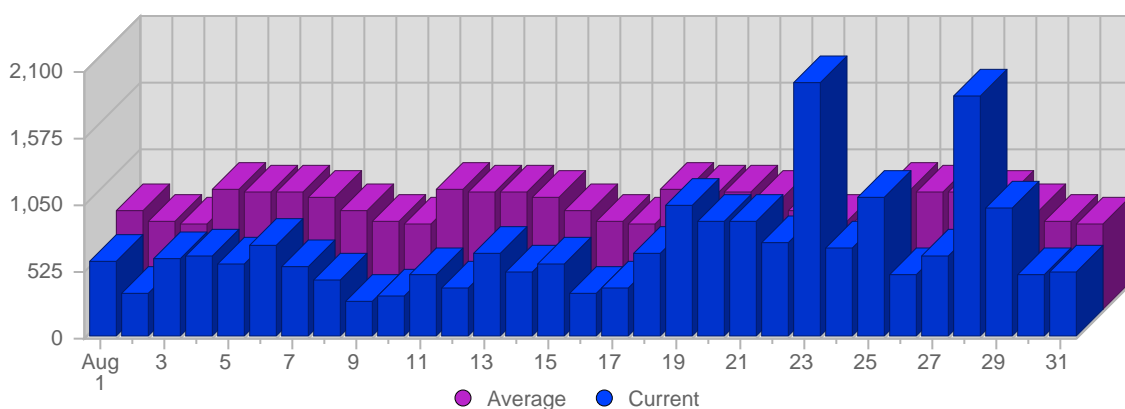

Page Views

Date	Total Page Views	Average Page Views Historically	Change	Percent of Total Page Views
Fri Aug 1st, 2008	111	159,55	+111 ▲	1,93%
Sat Aug 2nd, 2008	59	188,45	+59 ▲	1,02%
Sun Aug 3rd, 2008	99	178,78	-15 ▼	1,72%
Mon Aug 4th, 2008	64	187,98	-1 ▼	1,11%
Tue Aug 5th, 2008	100	185,12	+28 ▲	1,73%
Wed Aug 6th, 2008	130	191,25	+41 ▲	2,25%
Thu Aug 7th, 2008	87	187,70	-88 ▼	1,51%
Fri Aug 8th, 2008	63	159,55	-48 ▼	1,09%
Sat Aug 9th, 2008	70	188,45	+11 ▲	1,21%
Sun Aug 10th, 2008	72	178,78	-27 ▼	1,25%
Mon Aug 11th, 2008	85	187,98	+21 ▲	1,47%
Tue Aug 12th, 2008	76	185,12	-24 ▼	1,32%
Wed Aug 13th, 2008	184	191,25	+54 ▲	3,19%
Thu Aug 14th, 2008	97	187,70	+10 ▲	1,68%
Fri Aug 15th, 2008	42	159,55	-21 ▼	0,73%
Sat Aug 16th, 2008	71	188,45	+1 ▲	1,23%
Sun Aug 17th, 2008	121	178,78	+49 ▲	2,10%
Mon Aug 18th, 2008	116	187,98	+31 ▲	2,01%

Hits

Date	Total Hits	Average Hits Historically	Change	Percent of Total Hits
Fri Aug 1st, 2008	599	786,50	+599 ▲	2,77%
Sat Aug 2nd, 2008	339	699,18	+339 ▲	1,57%
Sun Aug 3rd, 2008	612	689,02	+89 ▲	2,83%
Mon Aug 4th, 2008	631	962,02	-155 ▼	2,92%
Tue Aug 5th, 2008	586	934,73	+57 ▲	2,71%
Wed Aug 6th, 2008	716	936,92	+287 ▲	3,31%
Thu Aug 7th, 2008	553	890,13	-268 ▼	2,56%
Fri Aug 8th, 2008	444	786,50	-155 ▼	2,05%
Sat Aug 9th, 2008	291	699,18	-48 ▼	1,35%
Sun Aug 10th, 2008	322	689,02	-290 ▼	1,49%
Mon Aug 11th, 2008	502	962,02	-129 ▼	2,32%
Tue Aug 12th, 2008	397	934,73	-189 ▼	1,84%
Wed Aug 13th, 2008	668	936,92	-48 ▼	3,09%
Thu Aug 14th, 2008	518	890,13	-35 ▼	2,40%
Fri Aug 15th, 2008	572	786,50	+128 ▲	2,65%
Sat Aug 16th, 2008	340	699,18	+49 ▲	1,57%
Sun Aug 17th, 2008	396	689,02	+74 ▲	1,83%
Mon Aug 18th, 2008	653	962,02	+151 ▲	3,02%