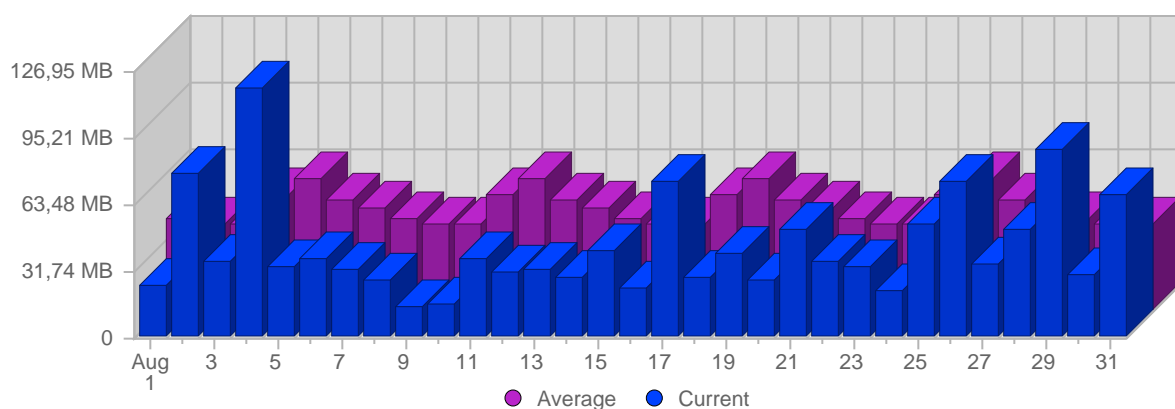

Bandwidth

Date	Total Bandwidth	Average Bandwidth Historically	Change	Percent of Total Bandwidth
Fri Aug 1st, 2008	25,11 MB	44,37 MB	+25,11 MB ▲	1,89%
Sat Aug 2nd, 2008	78,41 MB	41,42 MB	+78,41 MB ▲	5,89%
Sun Aug 3rd, 2008	36,01 MB	41,07 MB	+11,98 MB ▲	2,70%
Mon Aug 4th, 2008	118,46 MB	55,02 MB	+52,20 MB ▲	8,89%
Tue Aug 5th, 2008	34,27 MB	63,35 MB	+4,09 MB ▲	2,57%
Wed Aug 6th, 2008	37,92 MB	52,57 MB	+12,16 MB ▲	2,85%
Thu Aug 7th, 2008	32,99 MB	48,91 MB	-12,21 MB ▼	2,48%
Fri Aug 8th, 2008	27,25 MB	44,37 MB	+2,14 MB ▲	2,05%
Sat Aug 9th, 2008	15,02 MB	41,42 MB	-63,38 MB ▼	1,13%
Sun Aug 10th, 2008	15,55 MB	41,07 MB	-20,45 MB ▼	1,17%
Mon Aug 11th, 2008	37,30 MB	55,02 MB	-81,15 MB ▼	2,80%
Tue Aug 12th, 2008	31,35 MB	63,35 MB	-2,91 MB ▼	2,35%
Wed Aug 13th, 2008	32,47 MB	52,57 MB	-5,45 MB ▼	2,44%
Thu Aug 14th, 2008	28,34 MB	48,91 MB	-4,64 MB ▼	2,13%
Fri Aug 15th, 2008	41,50 MB	44,37 MB	+14,25 MB ▲	3,12%
Sat Aug 16th, 2008	22,91 MB	41,42 MB	+7,88 MB ▲	1,72%
Sun Aug 17th, 2008	74,86 MB	41,07 MB	+59,31 MB ▲	5,62%
Mon Aug 18th, 2008	28,57 MB	55,02 MB	-8,73 MB ▼	2,15%

Continued on Page 8 ...