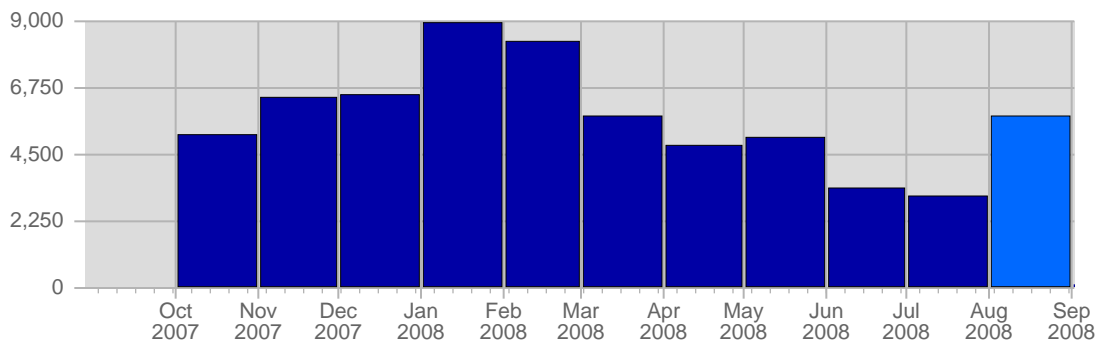

Report Description

Domain: counselling-care.it
 Report Description: Executive Summary Report for the month of August 2008
 Report Range: Month of August 2008
 Report Scope: Historical Data

Visits

Date	Total Visits	Average Visits Historically	Change	Percent of Total Visits
Fri Aug 1st, 2008	106	144,12	+106 ▲	3,12%
Sat Aug 2nd, 2008	103	122,87	+103 ▲	3,03%
Sun Aug 3rd, 2008	157	132,17	+44 ▲	4,62%
Mon Aug 4th, 2008	122	163,68	-2 ▼	3,59%
Tue Aug 5th, 2008	130	164,58	+1 ▲	3,83%
Wed Aug 6th, 2008	123	160,67	+5 ▲	3,62%
Thu Aug 7th, 2008	99	160,53	-67 ▼	2,91%
Fri Aug 8th, 2008	105	144,12	-1 ▼	3,09%
Sat Aug 9th, 2008	84	122,87	-19 ▼	2,47%

Page Views

Date	Total Page Views	Average Page Views Historically	Change	Percent of Total Page Views
Fri Aug 1st, 2008	111	159,55	+111 ▲	1,93%
Sat Aug 2nd, 2008	59	188,45	+59 ▲	1,02%
Sun Aug 3rd, 2008	99	178,78	-15 ▼	1,72%
Mon Aug 4th, 2008	64	187,98	-1 ▼	1,11%
Tue Aug 5th, 2008	100	185,12	+28 ▲	1,73%
Wed Aug 6th, 2008	130	191,25	+41 ▲	2,25%
Thu Aug 7th, 2008	87	187,70	-88 ▼	1,51%
Fri Aug 8th, 2008	63	159,55	-48 ▼	1,09%
Sat Aug 9th, 2008	70	188,45	+11 ▲	1,21%
Sun Aug 10th, 2008	72	178,78	-27 ▼	1,25%
Mon Aug 11th, 2008	85	187,98	+21 ▲	1,47%
Tue Aug 12th, 2008	76	185,12	-24 ▼	1,32%
Wed Aug 13th, 2008	184	191,25	+54 ▲	3,19%
Thu Aug 14th, 2008	97	187,70	+10 ▲	1,68%
Fri Aug 15th, 2008	42	159,55	-21 ▼	0,73%
Sat Aug 16th, 2008	71	188,45	+1 ▲	1,23%
Sun Aug 17th, 2008	121	178,78	+49 ▲	2,10%
Mon Aug 18th, 2008	116	187,98	+31 ▲	2,01%