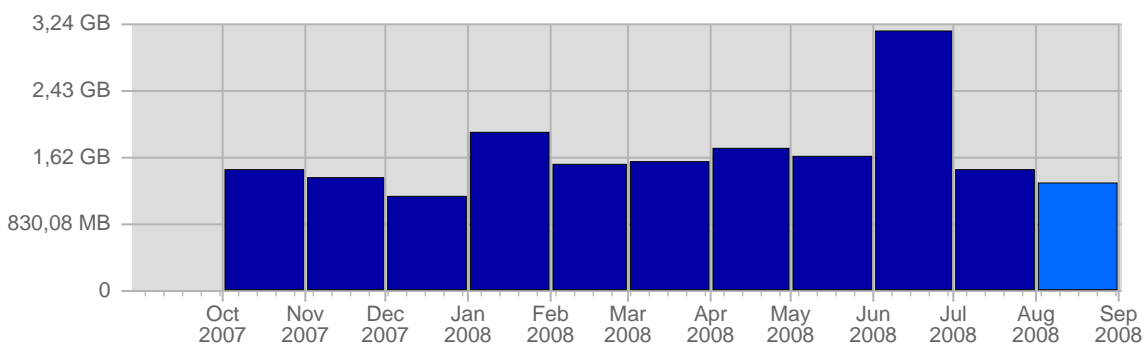

Bandwidth

Date	Total Bandwidth	Average Bandwidth Historically	Change	Percent of Total Bandwidth
Fri Aug 1st, 2008	25,11 MB	44,37 MB	+25,11 MB ▲	1,89%
Sat Aug 2nd, 2008	78,41 MB	41,42 MB	+78,41 MB ▲	5,89%
Sun Aug 3rd, 2008	36,01 MB	41,07 MB	+11,98 MB ▲	2,70%
Mon Aug 4th, 2008	118,46 MB	55,02 MB	+52,20 MB ▲	8,89%
Tue Aug 5th, 2008	34,27 MB	63,35 MB	+4,09 MB ▲	2,57%
Wed Aug 6th, 2008	37,92 MB	52,57 MB	+12,16 MB ▲	2,85%
Thu Aug 7th, 2008	32,99 MB	48,91 MB	-12,21 MB ▼	2,48%
Fri Aug 8th, 2008	27,25 MB	44,37 MB	+2,14 MB ▲	2,05%
Sat Aug 9th, 2008	15,02 MB	41,42 MB	-63,38 MB ▼	1,13%
Sun Aug 10th, 2008	15,55 MB	41,07 MB	-20,45 MB ▼	1,17%
Mon Aug 11th, 2008	37,30 MB	55,02 MB	-81,15 MB ▼	2,80%
Tue Aug 12th, 2008	31,35 MB	63,35 MB	-2,91 MB ▼	2,35%
Wed Aug 13th, 2008	32,47 MB	52,57 MB	-5,45 MB ▼	2,44%
Thu Aug 14th, 2008	28,34 MB	48,91 MB	-4,64 MB ▼	2,13%
Fri Aug 15th, 2008	41,50 MB	44,37 MB	+14,25 MB ▲	3,12%
Sat Aug 16th, 2008	22,91 MB	41,42 MB	+7,88 MB ▲	1,72%
Sun Aug 17th, 2008	74,86 MB	41,07 MB	+59,31 MB ▲	5,62%
Mon Aug 18th, 2008	28,57 MB	55,02 MB	-8,73 MB ▼	2,15%

Continued on Page 8 ...