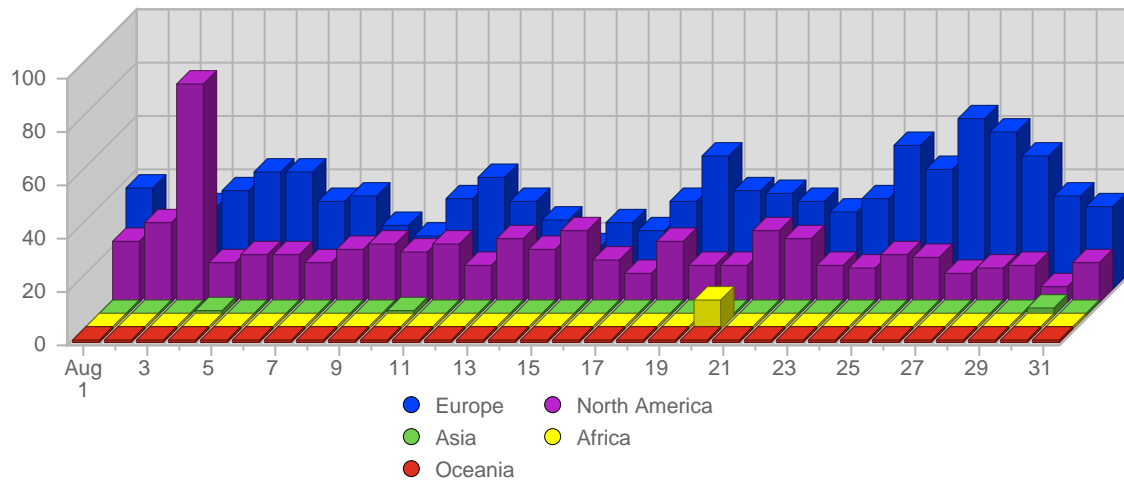

Browser Operating Systems

#	Icon	Operating System	Total Visits	Average Visits Historically	Change	Percent of Visits
1.		Windows XP	1,621	2,072,50	-668 ▼	47,71%
2.		Unknown	1,265	1,748,57	-479 ▼	37,23%
3.		Windows NT	247	190,64	-27 ▼	7,27%
4.		Windows 2000	132	171,00	-35 ▼	3,89%
5.		Linux	64	22,00	+29 ▲	1,88%
6.		Macintosh OS X	25	26,62	-10 ▼	0,74%
7.		Macintosh	23	29,07	-10 ▼	0,68%
8.		Windows 2003	8	60,15	-25 ▼	0,24%
9.		Windows 98	7	21,92	-5 ▼	0,21%
10.		Windows ME	5	12,62	+1 ▲	0,15%
11.		Macintosh PPC	1	3,50	+1 ▲	0,03%
			3,398	4,349	-1,229	

Search Engines

#	Logo	Search Engine	Total Visits Referred	Average Visits Historically	Change	Percent of Visits
1.		Google	909	1,315,57	-348 ▼	98,59%
2.		Yahoo	6	14.00	+3 ▲	0,65%
3.		MSN	5	10.00	-1 ▼	0,54%
4.		AltaVista	1	2,56	0 ▬	0,11%
5.		Ask Jeeves	1	1.00	+1 ▲	0,11%
			922	1,341	-346	

Continent Breakdown

#		Continent	Total Visits	Average Visits Historically	Change	Percent of Visits
1.		Europe	1,116	1,596,69	-376 ▼	63,05%
2.		North America	619	914,46	-411 ▼	34,97%
3.		Asia	21	22,62	+2 ▲	1,19%
4.		Africa	11	1,60	+11 ▲	0,62%
5.		Oceania	3	2,78	+1 ▲	0,17%
			1,770	2,536	-773	