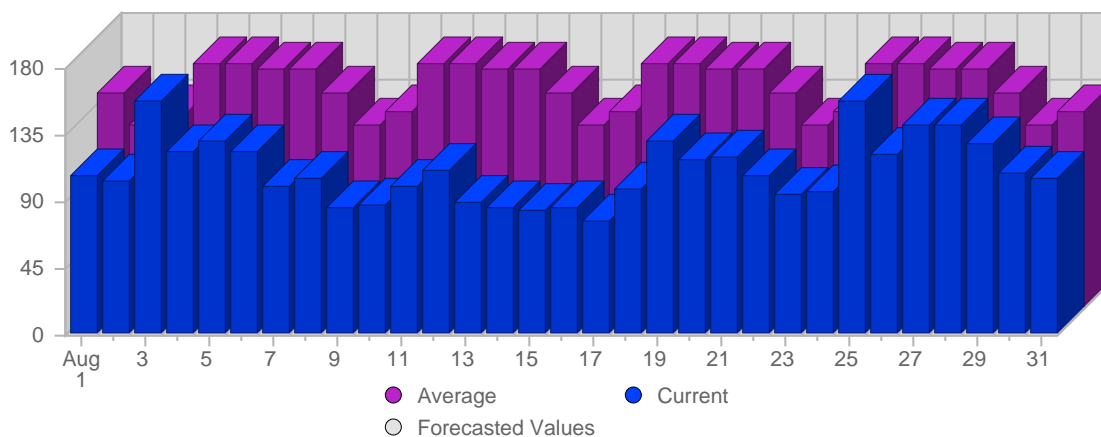

Report Description

Domain: counselling-care.it
 Report Description: Executive Summary Report for the month of August 2008
 Report Range: Month of August 2008
 Report Scope: Historical Data

Visits

Date	Total Visits	Average Visits Historically	Change	Percent of Total Visits
Fri Aug 1st, 2008	106	144,12	+106 ▲	3,12%
Sat Aug 2nd, 2008	103	122,87	+103 ▲	3,03%
Sun Aug 3rd, 2008	157	132,17	+44 ▲	4,62%
Mon Aug 4th, 2008	122	163,68	-2 ▼	3,59%
Tue Aug 5th, 2008	130	164,58	+1 ▲	3,83%
Wed Aug 6th, 2008	123	160,67	+5 ▲	3,62%
Thu Aug 7th, 2008	99	160,53	-67 ▼	2,91%
Fri Aug 8th, 2008	105	144,12	-1 ▼	3,09%
Sat Aug 9th, 2008	84	122,87	-19 ▼	2,47%

Continued on Page 2 ...

... continued from Page 1

Sun Aug 10th, 2008	87	132,17	-70 ▼	2,56%
Mon Aug 11th, 2008	99	163,68	-23 ▼	2,91%
Tue Aug 12th, 2008	110	164,58	-20 ▼	3,24%
Wed Aug 13th, 2008	89	160,67	-34 ▼	2,62%
Thu Aug 14th, 2008	85	160,53	-14 ▼	2,50%
Fri Aug 15th, 2008	83	144,12	-22 ▼	2,44%
Sat Aug 16th, 2008	85	122,87	+1 ▲	2,50%
Sun Aug 17th, 2008	75	132,17	-12 ▼	2,21%
Mon Aug 18th, 2008	98	163,68	-1 ▼	2,88%
Tue Aug 19th, 2008	129	164,58	+19 ▲	3,80%
Wed Aug 20th, 2008	117	160,67	+28 ▲	3,44%
Thu Aug 21st, 2008	118	160,53	+33 ▲	3,47%
Fri Aug 22nd, 2008	106	144,12	+23 ▲	3,12%
Sat Aug 23rd, 2008	93	122,87	+8 ▲	2,74%
Sun Aug 24th, 2008	96	132,17	+21 ▲	2,83%
Mon Aug 25th, 2008	156	163,68	+58 ▲	4,59%
Tue Aug 26th, 2008	121	164,58	-8 ▼	3,56%
Wed Aug 27th, 2008	141	160,67	+24 ▲	4,15%
Thu Aug 28th, 2008	140	160,53	+22 ▲	4,12%
Fri Aug 29th, 2008	128	144,12	+22 ▲	3,77%
Sat Aug 30th, 2008	108	122,87	+15 ▲	3,18%
Sun Aug 31st, 2008	105	132,17	+9 ▲	3,09%
	3,398	4,162	-1,229	