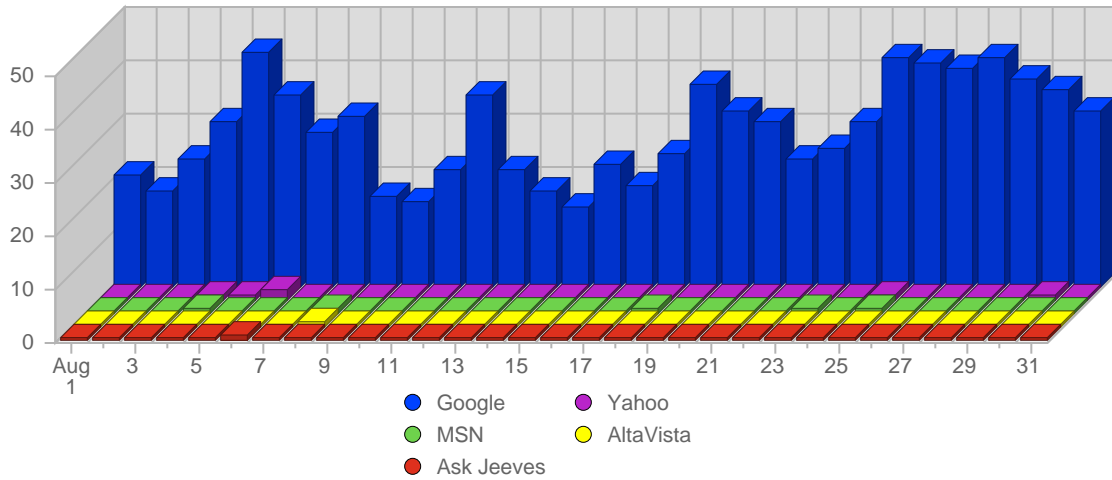

Browser Types

#	Icon	Browser Type	Total Visits	Average Visits Historically	Change	Percent of Visits
1.		Unknown	1,260	1,738,21	-487 ▼	37,08%
2.		Netscape 4.x	868	975,36	-287 ▼	25,54%
3.		MSIE 6.x	798	1,183,57	-392 ▼	23,48%
4.		Netscape 7.x	420	387,36	-72 ▼	12,36%
5.		Firefox 1.x	16	23,77	+5 ▲	0,47%
6.		Opera 3.x	15	10,23	+2 ▲	0,44%
7.		MSIE 5.0x	7	16,23	-3 ▼	0,21%
8.		MSIE 5.5	7	8,69	+2 ▲	0,21%
9.		Avant	3	5,23	+2 ▲	0,09%
10.		Netscape 3.x	2	1,71	+2 ▲	0,06%
11.		Opera 7.x	1	0,75	0 ▬	0,03%
12.		AOL 9.x	1	1.00	-1 ▼	0,03%
			3,398	4,352	-1,229	

Browser Operating Systems

#	Icon	Operating System	Total Visits	Average Visits Historically	Change	Percent of Visits
1.		Windows XP	1,621	2,072,50	-668 ▼	47,71%
2.		Unknown	1,265	1,748,57	-479 ▼	37,23%
3.		Windows NT	247	190,64	-27 ▼	7,27%
4.		Windows 2000	132	171,00	-35 ▼	3,89%
5.		Linux	64	22,00	+29 ▲	1,88%
6.		Macintosh OS X	25	26,62	-10 ▼	0,74%
7.		Macintosh	23	29,07	-10 ▼	0,68%
8.		Windows 2003	8	60,15	-25 ▼	0,24%
9.		Windows 98	7	21,92	-5 ▼	0,21%
10.		Windows ME	5	12,62	+1 ▲	0,15%
11.		Macintosh PPC	1	3,50	+1 ▲	0,03%
			3,398	4,349	-1,229	

Search Engines

#	Logo	Search Engine	Total Visits Referred	Average Visits Historically	Change	Percent of Visits
1.		Google	909	1,315,57	-348 ▼	98,59%
2.		Yahoo	6	14.00	+3 ▲	0,65%
3.		MSN	5	10.00	-1 ▼	0,54%
4.		AltaVista	1	2,56	0 ▬	0,11%
5.		Ask Jeeves	1	1.00	+1 ▲	0,11%
			922	1,341	-346	