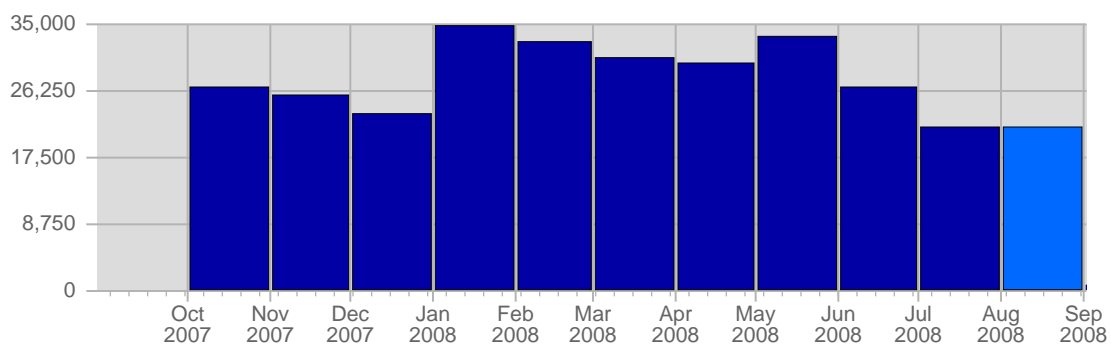

Page Views

Date	Total Page Views	Average Page Views Historically	Change	Percent of Total Page Views
Fri Aug 1st, 2008	111	159,55	+111 ▲	1,93%
Sat Aug 2nd, 2008	59	188,45	+59 ▲	1,02%
Sun Aug 3rd, 2008	99	178,78	-15 ▼	1,72%
Mon Aug 4th, 2008	64	187,98	-1 ▼	1,11%
Tue Aug 5th, 2008	100	185,12	+28 ▲	1,73%
Wed Aug 6th, 2008	130	191,25	+41 ▲	2,25%
Thu Aug 7th, 2008	87	187,70	-88 ▼	1,51%
Fri Aug 8th, 2008	63	159,55	-48 ▼	1,09%
Sat Aug 9th, 2008	70	188,45	+11 ▲	1,21%
Sun Aug 10th, 2008	72	178,78	-27 ▼	1,25%
Mon Aug 11th, 2008	85	187,98	+21 ▲	1,47%
Tue Aug 12th, 2008	76	185,12	-24 ▼	1,32%
Wed Aug 13th, 2008	184	191,25	+54 ▲	3,19%
Thu Aug 14th, 2008	97	187,70	+10 ▲	1,68%
Fri Aug 15th, 2008	42	159,55	-21 ▼	0,73%
Sat Aug 16th, 2008	71	188,45	+1 ▲	1,23%
Sun Aug 17th, 2008	121	178,78	+49 ▲	2,10%
Mon Aug 18th, 2008	116	187,98	+31 ▲	2,01%

Hits

Date	Total Hits	Average Hits Historically	Change	Percent of Total Hits
Fri Aug 1st, 2008	599	786,50	+599 ▲	2,77%
Sat Aug 2nd, 2008	339	699,18	+339 ▲	1,57%
Sun Aug 3rd, 2008	612	689,02	+89 ▲	2,83%
Mon Aug 4th, 2008	631	962,02	-155 ▼	2,92%
Tue Aug 5th, 2008	586	934,73	+57 ▲	2,71%
Wed Aug 6th, 2008	716	936,92	+287 ▲	3,31%
Thu Aug 7th, 2008	553	890,13	-268 ▼	2,56%
Fri Aug 8th, 2008	444	786,50	-155 ▼	2,05%
Sat Aug 9th, 2008	291	699,18	-48 ▼	1,35%
Sun Aug 10th, 2008	322	689,02	-290 ▼	1,49%
Mon Aug 11th, 2008	502	962,02	-129 ▼	2,32%
Tue Aug 12th, 2008	397	934,73	-189 ▼	1,84%
Wed Aug 13th, 2008	668	936,92	-48 ▼	3,09%
Thu Aug 14th, 2008	518	890,13	-35 ▼	2,40%
Fri Aug 15th, 2008	572	786,50	+128 ▲	2,65%
Sat Aug 16th, 2008	340	699,18	+49 ▲	1,57%
Sun Aug 17th, 2008	396	689,02	+74 ▲	1,83%
Mon Aug 18th, 2008	653	962,02	+151 ▲	3,02%