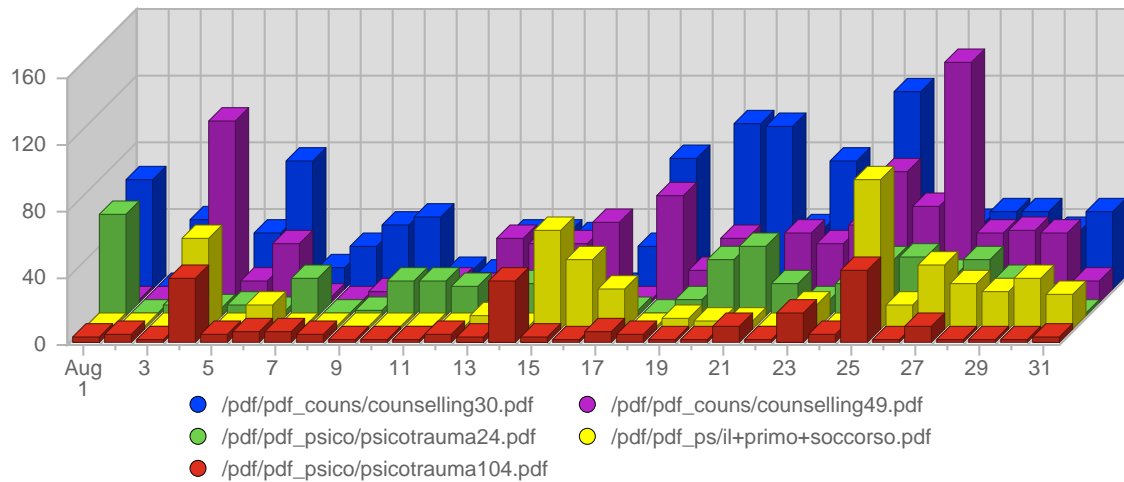

Media & Downloads

#	File	Total Downloads	Average Downloads Historically	Change	Percent of Downloads
1.	/pdf/pdf_couns/counselling30.pdf	1,285	611,93	+390 ▲	15,94%
2.	/pdf/pdf_couns/counselling49.pdf	1,011	1,341,33	-918 ▼	12,54%
3.	/pdf/pdf_psico/psicotrauma24.pdf	494	652,07	-46 ▼	6,13%
4.	/pdf/pdf_ps/il+primo+soccorso.pdf	480	313,21	+31 ▲	5,96%
5.	/pdf/pdf_psico/psicotrauma104.pdf	232	293,00	+3 ▲	2,88%
6.	/pdf/pdf_psico/psicotrauma8.pdf	231	321,92	-71 ▼	2,87%
7.	/pdf/pdf_at/at13.pdf	162	507,21	-175 ▼	2,01%
8.	/pdf/pdf_couns/counselling12.pdf	116	145,29	-6 ▼	1,44%
9.	/pdf/pdf_formaz/counselling_pacs_2005.pdf	98	189,08	-38 ▼	1,22%
10.	/pdf/pdf_couns/counselling24.pdf	92	102,15	-14 ▼	1,14%
11.	/pdf/pdf_psico/psicotrauma101.pdf	67	58,43	-34 ▼	0,83%
12.	/pdf/pdf_couns/counselling43.pdf	67	58,93	-22 ▼	0,83%
13.	/pdf/pdf_at/at9.pdf	63	70,36	-10 ▼	0,78%
14.	/pdf/pdf_at/at11.pdf	63	52,71	-4 ▼	0,78%
15.	/pdf/pdf_formaz/counselling_cri_2004.pdf	58	126,46	-33 ▼	0,72%
16.	/pdf/pdf_formaz/pordenone2008.pdf	57	81,00	+9 ▲	0,71%
17.	/pdf/pdf_formaz/esperienze_cri_2005.pdf	57	168,46	-88 ▼	0,71%
18.	/pdf/pdf_psico/psicotrauma86.pdf	56	80,23	-21 ▼	0,70%
19.	/pdf/pdf_psico/psicotrauma73.pdf	56	114,29	-32 ▼	0,70%
20.	/pdf/pdf_at/at2.pdf	55	48,50	-23 ▼	0,68%
21.	/pdf/pdf_psico/psicotrauma99.pdf	55	40,57	-33 ▼	0,68%
22.	/pdf/pdf_formaz/psicotrauma_deu_2006.pdf	53	53,54	+36 ▲	0,66%
23.	/pdf/pdf_formaz/counselling_uniinf_2006.pdf	53	137,43	-3 ▼	0,66%
24.	/pdf/pdf_formaz/psicotrauma_cri_2004.pdf	52	48,92	-7 ▼	0,65%
25.	/pdf/pdf_couns/counselling23.pdf	50	62,93	+8 ▲	0,62%
		8,061	9,733	-2,609