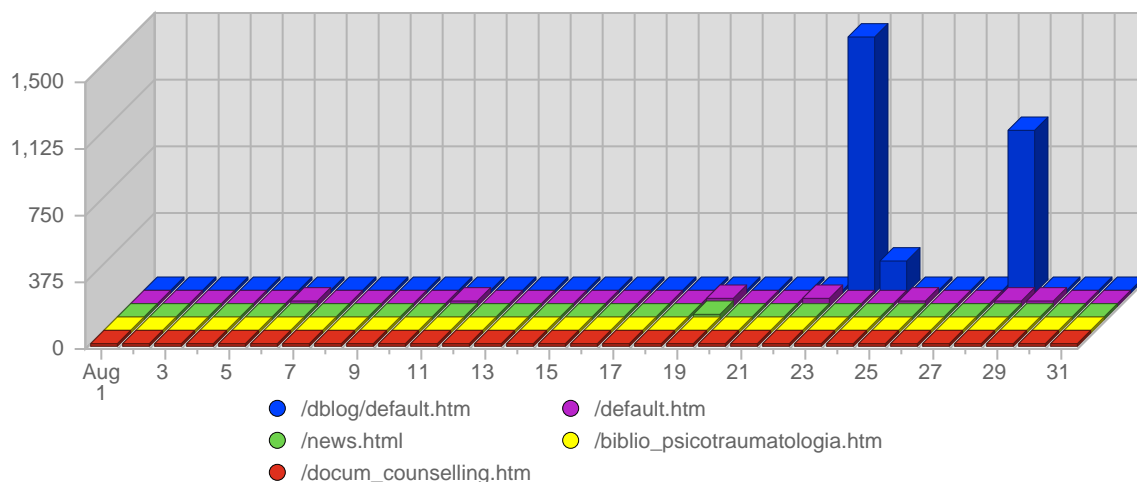

Pages

#	Title & Page	Total Page Views	Average Page Views Historically	Change	Percent of Page Views
1.	/dblog/default.htm	2,532	-	+2,532 ▲	43,91%
2.	/default.htm	576	716,07	+20 ▲	9,99%
3.	/news.html	178	174,83	-4 ▼	3,09%
4.	/biblio_psicotraumatologia.htm	120	153,29	-29 ▼	2,08%
5.	/docum_counselling.htm	115	189,57	-37 ▼	1,99%
6.	/docum_psicotraumatologia.htm	112	174,50	+26 ▲	1,94%
7.	/biblio_counselling.htm	111	159,00	-36 ▼	1,93%
8.	/at_counselling.htm	110	166,36	-34 ▼	1,91%
9.	/formazione.htm	101	117,79	+10 ▲	1,75%
10.	/psicotraumatologia.htm	81	104,21	0 ▬	1,41%
11.	/formaz_psicotraumatologia.htm	80	107,14	+8 ▲	1,39%
12.	/convegnovf/foto/index.htm	72	77,71	-1 ▼	1,25%
13.	/ps.htm	70	98,43	-8 ▼	1,21%
14.	/formaz_counselling.htm	67	102,50	-2 ▼	1,16%
15.	/counselling.htm	67	91,07	-6 ▼	1,16%
16.	/chi+sono.htm	64	99,00	-7 ▼	1,11%
17.	/livestats.htm	62	69,93	+5 ▲	1,08%
18.	/esperienze+referenze.htm	60	56,83	+6 ▲	1,04%
19.	/dblog/admin/costanti_elenco.asp	59	13,00	+59 ▲	1,02%
20.	/links_counselling.htm	58	77,50	-4 ▼	1,01%
21.	/googleadsense.htm	56	83,70	-7 ▼	0,97%
22.	/links_psicotraumatologia.htm	54	77,00	-4 ▼	0,94%
23.	/ascolta.htm	53	60,46	+6 ▲	0,92%
24.	/...vegnovf/foto/pages/img_5069_2_jpg.htm	48	52,07	+15 ▲	0,83%
25.	/parlano.htm	48	77,36	-11 ▼	0,83%
		5,767	4,975	2,692