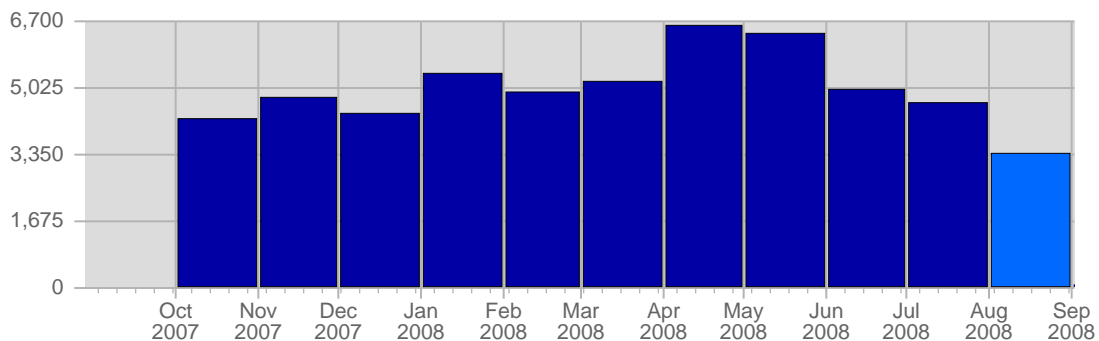

Report Description

Domain: counselling-care.it
 Report Description: Executive Summary Report for the month of August 2008
 Report Range: Month of August 2008
 Report Scope: Historical Data

Visits

Date	Total Visits	Average Visits Historically	Change	Percent of Total Visits
Fri Aug 1st, 2008	106	144,12	+106 ▲	3,12%
Sat Aug 2nd, 2008	103	122,87	+103 ▲	3,03%
Sun Aug 3rd, 2008	157	132,17	+44 ▲	4,62%
Mon Aug 4th, 2008	122	163,68	-2 ▼	3,59%
Tue Aug 5th, 2008	130	164,58	+1 ▲	3,83%
Wed Aug 6th, 2008	123	160,67	+5 ▲	3,62%
Thu Aug 7th, 2008	99	160,53	-67 ▼	2,91%
Fri Aug 8th, 2008	105	144,12	-1 ▼	3,09%
Sat Aug 9th, 2008	84	122,87	-19 ▼	2,47%

Page Views

Date	Total Page Views	Average Page Views Historically	Change	Percent of Total Page Views
Fri Aug 1st, 2008	111	159,55	+111 ▲	1,93%
Sat Aug 2nd, 2008	59	188,45	+59 ▲	1,02%
Sun Aug 3rd, 2008	99	178,78	-15 ▼	1,72%
Mon Aug 4th, 2008	64	187,98	-1 ▼	1,11%
Tue Aug 5th, 2008	100	185,12	+28 ▲	1,73%
Wed Aug 6th, 2008	130	191,25	+41 ▲	2,25%
Thu Aug 7th, 2008	87	187,70	-88 ▼	1,51%
Fri Aug 8th, 2008	63	159,55	-48 ▼	1,09%
Sat Aug 9th, 2008	70	188,45	+11 ▲	1,21%
Sun Aug 10th, 2008	72	178,78	-27 ▼	1,25%
Mon Aug 11th, 2008	85	187,98	+21 ▲	1,47%
Tue Aug 12th, 2008	76	185,12	-24 ▼	1,32%
Wed Aug 13th, 2008	184	191,25	+54 ▲	3,19%
Thu Aug 14th, 2008	97	187,70	+10 ▲	1,68%
Fri Aug 15th, 2008	42	159,55	-21 ▼	0,73%
Sat Aug 16th, 2008	71	188,45	+1 ▲	1,23%
Sun Aug 17th, 2008	121	178,78	+49 ▲	2,10%
Mon Aug 18th, 2008	116	187,98	+31 ▲	2,01%