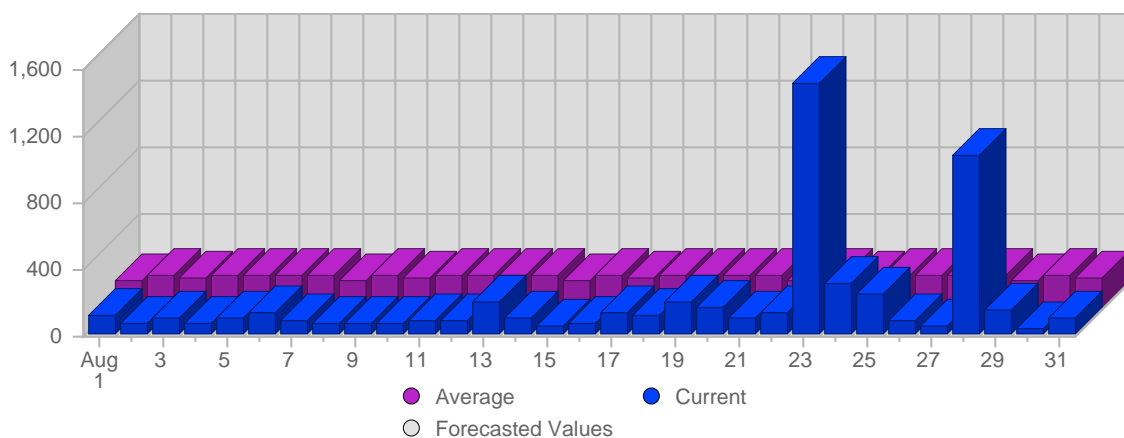

Page Views

Date	Total Page Views	Average Page Views Historically	Change	Percent of Total Page Views
Fri Aug 1st, 2008	111	159,55	+111 ▲	1,93%
Sat Aug 2nd, 2008	59	188,45	+59 ▲	1,02%
Sun Aug 3rd, 2008	99	178,78	-15 ▼	1,72%
Mon Aug 4th, 2008	64	187,98	-1 ▼	1,11%
Tue Aug 5th, 2008	100	185,12	+28 ▲	1,73%
Wed Aug 6th, 2008	130	191,25	+41 ▲	2,25%
Thu Aug 7th, 2008	87	187,70	-88 ▼	1,51%
Fri Aug 8th, 2008	63	159,55	-48 ▼	1,09%
Sat Aug 9th, 2008	70	188,45	+11 ▲	1,21%
Sun Aug 10th, 2008	72	178,78	-27 ▼	1,25%
Mon Aug 11th, 2008	85	187,98	+21 ▲	1,47%
Tue Aug 12th, 2008	76	185,12	-24 ▼	1,32%
Wed Aug 13th, 2008	184	191,25	+54 ▲	3,19%
Thu Aug 14th, 2008	97	187,70	+10 ▲	1,68%
Fri Aug 15th, 2008	42	159,55	-21 ▼	0,73%
Sat Aug 16th, 2008	71	188,45	+1 ▲	1,23%
Sun Aug 17th, 2008	121	178,78	+49 ▲	2,10%
Mon Aug 18th, 2008	116	187,98	+31 ▲	2,01%

Continued on Page 4 ...