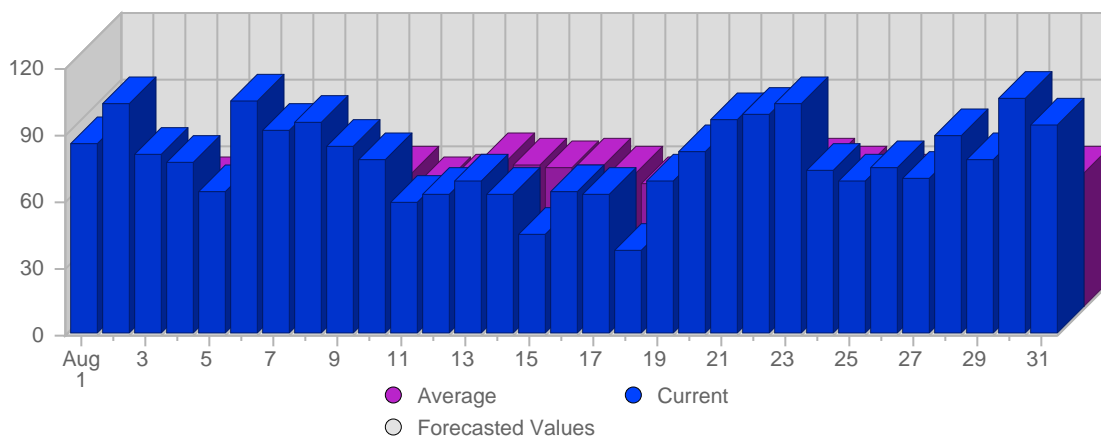

Report Description

Domain: counselling-care.it
 Report Description: Executive Summary Report for the month of August 2007
 Report Range: Month of August 2007
 Report Scope: Historical Data

Visits

Date	Total Visits	Average Visits Historically	Change	Percent of Total Visits
Wed Aug 1st, 2007	85	62,18	+85 ▲	3,51%
Thu Aug 2nd, 2007	103	63,55	+103 ▲	4,25%
Fri Aug 3rd, 2007	80	60,14	+80 ▲	3,30%
Sat Aug 4th, 2007	77	54,74	+77 ▲	3,18%
Sun Aug 5th, 2007	64	56,12	+8 ▲	2,64%
Mon Aug 6th, 2007	104	65,84	+36 ▲	4,29%
Tue Aug 7th, 2007	91	63,19	+32 ▲	3,76%
Wed Aug 8th, 2007	95	62,18	+10 ▲	3,92%
Thu Aug 9th, 2007	84	63,55	-19 ▼	3,47%

Page Views

Date	Total Page Views	Average Page Views Historically	Change	Percent of Total Page Views
Wed Aug 1st, 2007	176	206,11	+176 ▲	3,41%
Thu Aug 2nd, 2007	248	120,63	+248 ▲	4,80%
Fri Aug 3rd, 2007	195	115,64	+195 ▲	3,77%
Sat Aug 4th, 2007	172	112,07	+172 ▲	3,33%
Sun Aug 5th, 2007	166	134,75	-45 ▼	3,21%
Mon Aug 6th, 2007	361	152,30	+280 ▲	6,98%
Tue Aug 7th, 2007	215	525,60	-90 ▼	4,16%
Wed Aug 8th, 2007	290	206,11	+114 ▲	5,61%
Thu Aug 9th, 2007	243	120,63	-5 ▼	4,70%
Fri Aug 10th, 2007	137	115,64	-58 ▼	2,65%
Sat Aug 11th, 2007	152	112,07	-20 ▼	2,94%
Sun Aug 12th, 2007	90	134,75	-76 ▼	1,74%
Mon Aug 13th, 2007	78	152,30	-283 ▼	1,51%
Tue Aug 14th, 2007	170	525,60	-45 ▼	3,29%
Wed Aug 15th, 2007	81	206,11	-209 ▼	1,57%
Thu Aug 16th, 2007	127	120,63	-116 ▼	2,46%
Fri Aug 17th, 2007	204	115,64	+67 ▲	3,95%
Sat Aug 18th, 2007	187	112,07	+35 ▲	3,62%