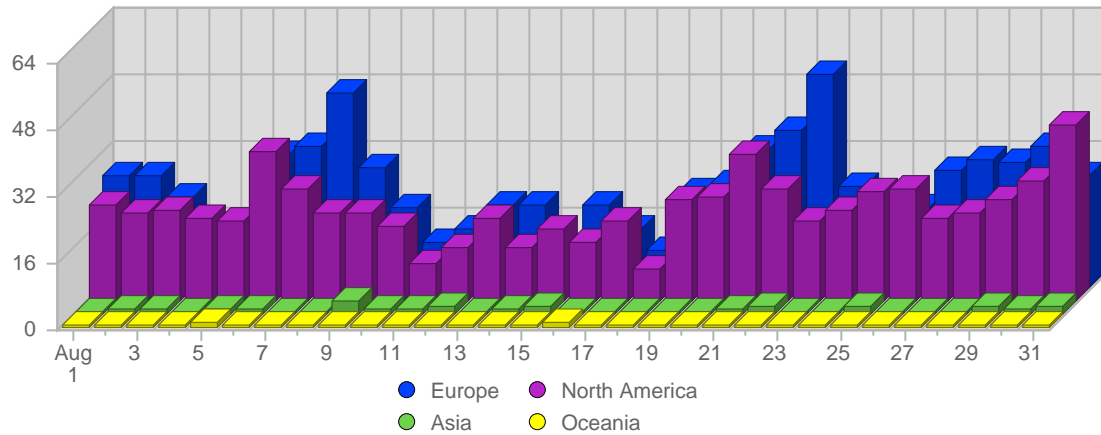

Search Engines

#	Logo	Search Engine	Total Visits Referred	Average Visits Historically	Change	Percent of Visits
1.		Google	593	385,10	+83 ▲	98,67%
2.		MSN	4	9,32	-2 ▼	0,67%
3.		Yahoo	3	5,60	-1 ▼	0,50%
4.		AltaVista	1	2,06	+1 ▲	0,17%
			601	401	81	

Continent Breakdown

#		Continent	Total Visits	Average Visits Historically	Change	Percent of Visits
1.		Europe	745	801,69	+106 ▲	51,27%
2.		North America	682	817,62	-80 ▼	46,94%
3.		Asia	24	8,77	+15 ▲	1,65%
4.		Oceania	2	1,20	+1 ▲	0,14%
			1,453	1,629	42	