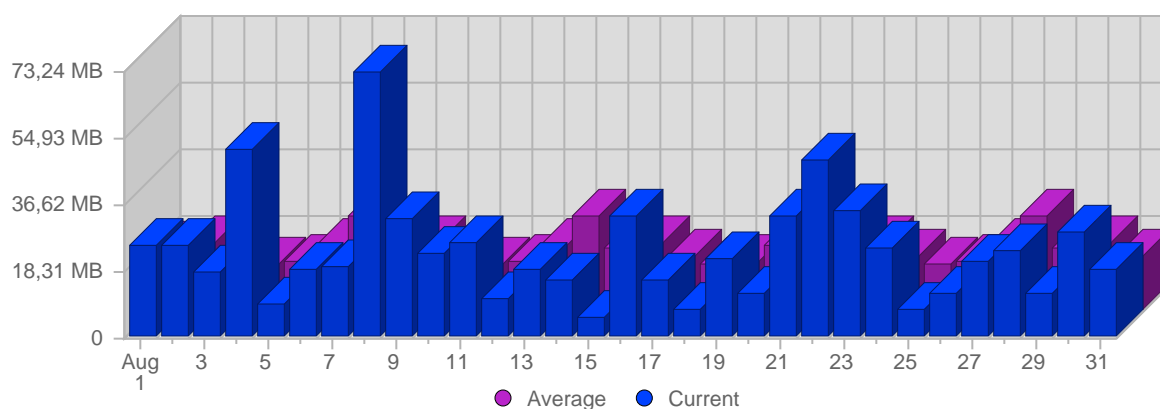

Hits

Date	Total Hits	Average Hits Historically	Change	Percent of Total Hits
Wed Aug 1st, 2007	427	566,67	+427 ▲	2,46%
Thu Aug 2nd, 2007	611	503,56	+611 ▲	3,52%
Fri Aug 3rd, 2007	464	434,37	+464 ▲	2,67%
Sat Aug 4th, 2007	618	441,21	+618 ▲	3,56%
Sun Aug 5th, 2007	809	444,95	+299 ▲	4,66%
Mon Aug 6th, 2007	1,637	642,90	+1,438 ▲	9,43%
Tue Aug 7th, 2007	715	918,10	+242 ▲	4,12%
Wed Aug 8th, 2007	1,436	566,67	+1,009 ▲	8,27%
Thu Aug 9th, 2007	764	503,56	+153 ▲	4,40%
Fri Aug 10th, 2007	316	434,37	-148 ▼	1,82%
Sat Aug 11th, 2007	340	441,21	-278 ▼	1,96%
Sun Aug 12th, 2007	237	444,95	-572 ▼	1,37%
Mon Aug 13th, 2007	323	642,90	-1,314 ▼	1,86%
Tue Aug 14th, 2007	348	918,10	-367 ▼	2,00%
Wed Aug 15th, 2007	148	566,67	-1,288 ▼	0,85%
Thu Aug 16th, 2007	593	503,56	-171 ▼	3,41%
Fri Aug 17th, 2007	435	434,37	+119 ▲	2,51%
Sat Aug 18th, 2007	259	441,21	-81 ▼	1,49%

Bandwidth

Date	Total Bandwidth	Average Bandwidth Historically	Change	Percent of Total Bandwidth
Wed Aug 1st, 2007	25,50 MB	16,95 MB	+25,50 MB ▲	3,50%
Thu Aug 2nd, 2007	24,99 MB	18,58 MB	+24,99 MB ▲	3,43%
Fri Aug 3rd, 2007	18,22 MB	15,32 MB	+18,22 MB ▲	2,50%
Sat Aug 4th, 2007	51,64 MB	12,53 MB	+51,64 MB ▲	7,08%
Sun Aug 5th, 2007	9,17 MB	13,56 MB	-11,01 MB ▼	1,26%
Mon Aug 6th, 2007	18,91 MB	18,08 MB	+9,04 MB ▲	2,59%
Tue Aug 7th, 2007	19,51 MB	25,69 MB	+3,30 MB ▲	2,67%
Wed Aug 8th, 2007	72,95 MB	16,95 MB	+47,45 MB ▲	9,00%
Thu Aug 9th, 2007	32,57 MB	18,58 MB	+7,58 MB ▲	4,46%
Fri Aug 10th, 2007	22,96 MB	15,32 MB	+4,74 MB ▲	3,15%
Sat Aug 11th, 2007	26,31 MB	12,53 MB	-25,32 MB ▼	3,61%
Sun Aug 12th, 2007	10,82 MB	13,56 MB	+1,66 MB ▲	1,48%
Mon Aug 13th, 2007	18,68 MB	18,08 MB	-236,30 KB ▼	2,56%
Tue Aug 14th, 2007	15,62 MB	25,69 MB	-3,89 MB ▼	2,14%
Wed Aug 15th, 2007	5,32 MB	16,95 MB	-67,64 MB ▼	0,73%
Thu Aug 16th, 2007	33,32 MB	18,58 MB	+760,50 KB ▲	4,57%
Fri Aug 17th, 2007	15,97 MB	15,32 MB	-6,99 MB ▼	2,19%
Sat Aug 18th, 2007	8,03 MB	12,53 MB	-18,29 MB ▼	1,10%