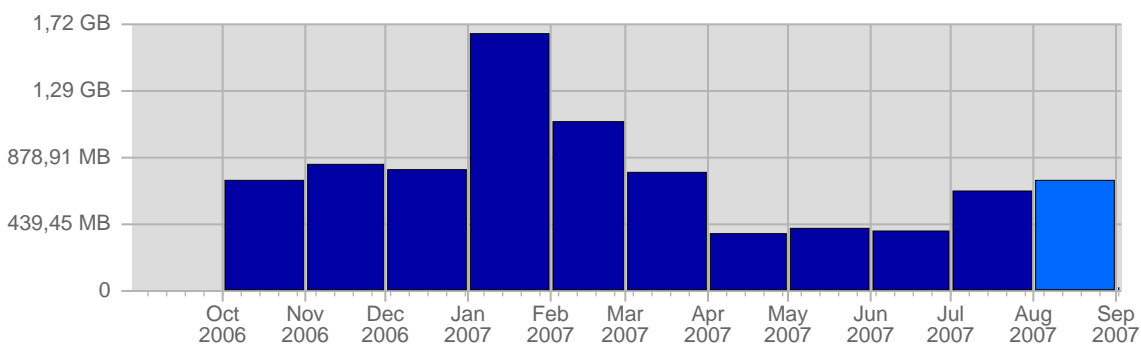

Hits

Date	Total Hits	Average Hits Historically	Change	Percent of Total Hits
Wed Aug 1st, 2007	427	566,67	+427 ▲	2,46%
Thu Aug 2nd, 2007	611	503,56	+611 ▲	3,52%
Fri Aug 3rd, 2007	464	434,37	+464 ▲	2,67%
Sat Aug 4th, 2007	618	441,21	+618 ▲	3,56%
Sun Aug 5th, 2007	809	444,95	+299 ▲	4,66%
Mon Aug 6th, 2007	1,637	642,90	+1,438 ▲	9,43%
Tue Aug 7th, 2007	715	918,10	+242 ▲	4,12%
Wed Aug 8th, 2007	1,436	566,67	+1,009 ▲	8,27%
Thu Aug 9th, 2007	764	503,56	+153 ▲	4,40%
Fri Aug 10th, 2007	316	434,37	-148 ▼	1,82%
Sat Aug 11th, 2007	340	441,21	-278 ▼	1,96%
Sun Aug 12th, 2007	237	444,95	-572 ▼	1,37%
Mon Aug 13th, 2007	323	642,90	-1,314 ▼	1,86%
Tue Aug 14th, 2007	348	918,10	-367 ▼	2,00%
Wed Aug 15th, 2007	148	566,67	-1,288 ▼	0,85%
Thu Aug 16th, 2007	593	503,56	-171 ▼	3,41%
Fri Aug 17th, 2007	435	434,37	+119 ▲	2,51%
Sat Aug 18th, 2007	259	441,21	-81 ▼	1,49%

Bandwidth

Date	Total Bandwidth	Average Bandwidth Historically	Change	Percent of Total Bandwidth
Wed Aug 1st, 2007	25,50 MB	16,95 MB	+25,50 MB ▲	3,50%
Thu Aug 2nd, 2007	24,99 MB	18,58 MB	+24,99 MB ▲	3,43%
Fri Aug 3rd, 2007	18,22 MB	15,32 MB	+18,22 MB ▲	2,50%
Sat Aug 4th, 2007	51,64 MB	12,53 MB	+51,64 MB ▲	7,08%
Sun Aug 5th, 2007	9,17 MB	13,56 MB	-11,01 MB ▼	1,26%
Mon Aug 6th, 2007	18,91 MB	18,08 MB	+9,04 MB ▲	2,59%
Tue Aug 7th, 2007	19,51 MB	25,69 MB	+3,30 MB ▲	2,67%
Wed Aug 8th, 2007	72,95 MB	16,95 MB	+47,45 MB ▲	9,00%
Thu Aug 9th, 2007	32,57 MB	18,58 MB	+7,58 MB ▲	4,46%
Fri Aug 10th, 2007	22,96 MB	15,32 MB	+4,74 MB ▲	3,15%
Sat Aug 11th, 2007	26,31 MB	12,53 MB	-25,32 MB ▼	3,61%
Sun Aug 12th, 2007	10,82 MB	13,56 MB	+1,66 MB ▲	1,48%
Mon Aug 13th, 2007	18,68 MB	18,08 MB	-236,30 KB ▼	2,56%
Tue Aug 14th, 2007	15,62 MB	25,69 MB	-3,89 MB ▼	2,14%
Wed Aug 15th, 2007	5,32 MB	16,95 MB	-67,64 MB ▼	0,73%
Thu Aug 16th, 2007	33,32 MB	18,58 MB	+760,50 KB ▲	4,57%
Fri Aug 17th, 2007	15,97 MB	15,32 MB	-6,99 MB ▼	2,19%
Sat Aug 18th, 2007	8,03 MB	12,53 MB	-18,29 MB ▼	1,10%