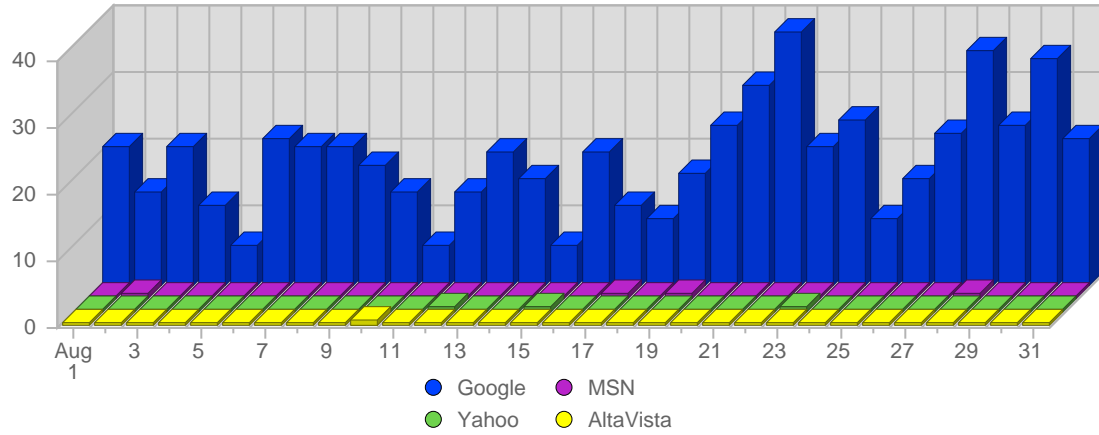

Search Engines

#	Logo	Search Engine	Total Visits Referred	Average Visits Historically	Change	Percent of Visits
1.		Google	593	385,10	+83 ▲	98,67%
2.		MSN	4	9,32	-2 ▼	0,67%
3.		Yahoo	3	5,60	-1 ▼	0,50%
4.		AltaVista	1	2,06	+1 ▲	0,17%
			601	401	81