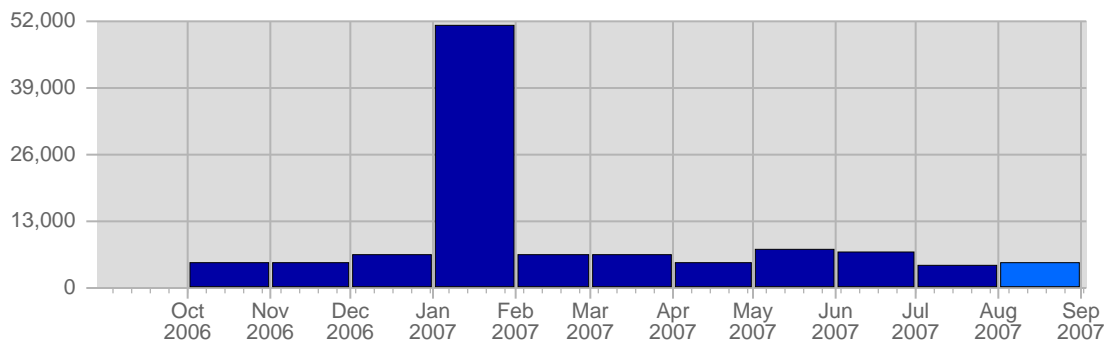

Report Description

Domain: counselling-care.it
 Report Description: Executive Summary Report for the month of August 2007
 Report Range: Month of August 2007
 Report Scope: Historical Data

Visits

Date	Total Visits	Average Visits Historically	Change	Percent of Total Visits
Wed Aug 1st, 2007	85	62,18	+85 ▲	3,51%
Thu Aug 2nd, 2007	103	63,55	+103 ▲	4,25%
Fri Aug 3rd, 2007	80	60,14	+80 ▲	3,30%
Sat Aug 4th, 2007	77	54,74	+77 ▲	3,18%
Sun Aug 5th, 2007	64	56,12	+8 ▲	2,64%
Mon Aug 6th, 2007	104	65,84	+36 ▲	4,29%
Tue Aug 7th, 2007	91	63,19	+32 ▲	3,76%
Wed Aug 8th, 2007	95	62,18	+10 ▲	3,92%
Thu Aug 9th, 2007	84	63,55	-19 ▼	3,47%

Page Views

Date	Total Page Views	Average Page Views Historically	Change	Percent of Total Page Views
Wed Aug 1st, 2007	176	206,11	+176 ▲	3,41%
Thu Aug 2nd, 2007	248	120,63	+248 ▲	4,80%
Fri Aug 3rd, 2007	195	115,64	+195 ▲	3,77%
Sat Aug 4th, 2007	172	112,07	+172 ▲	3,33%
Sun Aug 5th, 2007	166	134,75	-45 ▼	3,21%
Mon Aug 6th, 2007	361	152,30	+280 ▲	6,98%
Tue Aug 7th, 2007	215	525,60	-90 ▼	4,16%
Wed Aug 8th, 2007	290	206,11	+114 ▲	5,61%
Thu Aug 9th, 2007	243	120,63	-5 ▼	4,70%
Fri Aug 10th, 2007	137	115,64	-58 ▼	2,65%
Sat Aug 11th, 2007	152	112,07	-20 ▼	2,94%
Sun Aug 12th, 2007	90	134,75	-76 ▼	1,74%
Mon Aug 13th, 2007	78	152,30	-283 ▼	1,51%
Tue Aug 14th, 2007	170	525,60	-45 ▼	3,29%
Wed Aug 15th, 2007	81	206,11	-209 ▼	1,57%
Thu Aug 16th, 2007	127	120,63	-116 ▼	2,46%
Fri Aug 17th, 2007	204	115,64	+67 ▲	3,95%
Sat Aug 18th, 2007	187	112,07	+35 ▲	3,62%