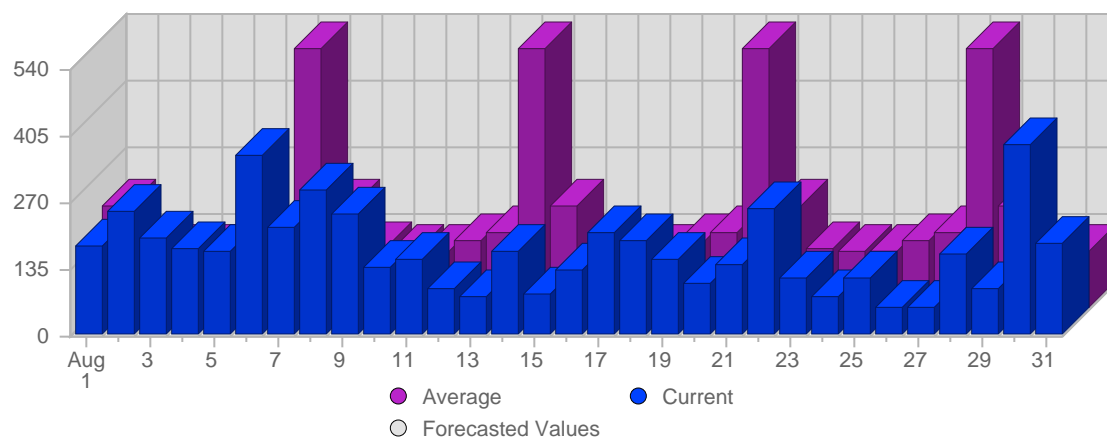

Page Views

Date	Total Page Views	Average Page Views Historically	Change	Percent of Total Page Views
Wed Aug 1st, 2007	176	206,11	+176 ▲	3,41%
Thu Aug 2nd, 2007	248	120,63	+248 ▲	4,80%
Fri Aug 3rd, 2007	195	115,64	+195 ▲	3,77%
Sat Aug 4th, 2007	172	112,07	+172 ▲	3,33%
Sun Aug 5th, 2007	166	134,75	-45 ▼	3,21%
Mon Aug 6th, 2007	361	152,30	+280 ▲	6,98%
Tue Aug 7th, 2007	215	525,60	-90 ▼	4,16%
Wed Aug 8th, 2007	290	206,11	+114 ▲	5,61%
Thu Aug 9th, 2007	243	120,63	-5 ▼	4,70%
Fri Aug 10th, 2007	137	115,64	-58 ▼	2,65%
Sat Aug 11th, 2007	152	112,07	-20 ▼	2,94%
Sun Aug 12th, 2007	90	134,75	-76 ▼	1,74%
Mon Aug 13th, 2007	78	152,30	-283 ▼	1,51%
Tue Aug 14th, 2007	170	525,60	-45 ▼	3,29%
Wed Aug 15th, 2007	81	206,11	-209 ▼	1,57%
Thu Aug 16th, 2007	127	120,63	-116 ▼	2,46%
Fri Aug 17th, 2007	204	115,64	+67 ▲	3,95%
Sat Aug 18th, 2007	187	112,07	+35 ▲	3,62%

Continued on Page 4 ...