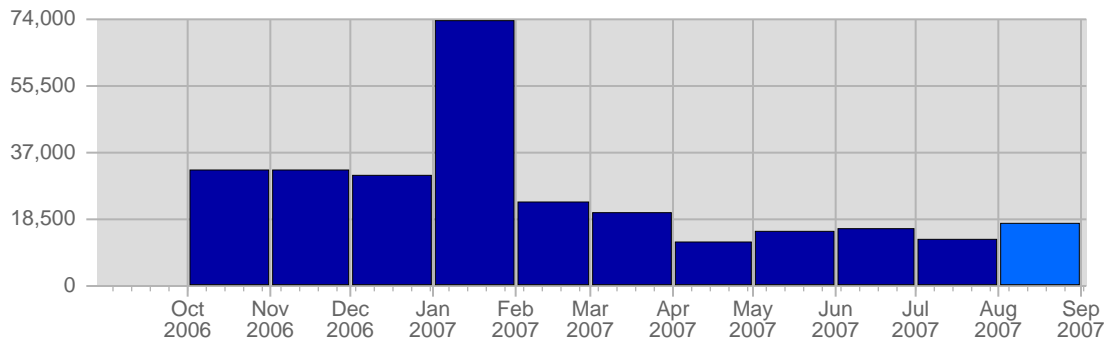

Page Views

Date	Total Page Views	Average Page Views Historically	Change	Percent of Total Page Views
Wed Aug 1st, 2007	176	206,11	+176 ▲	3,41%
Thu Aug 2nd, 2007	248	120,63	+248 ▲	4,80%
Fri Aug 3rd, 2007	195	115,64	+195 ▲	3,77%
Sat Aug 4th, 2007	172	112,07	+172 ▲	3,33%
Sun Aug 5th, 2007	166	134,75	-45 ▼	3,21%
Mon Aug 6th, 2007	361	152,30	+280 ▲	6,98%
Tue Aug 7th, 2007	215	525,60	-90 ▼	4,16%
Wed Aug 8th, 2007	290	206,11	+114 ▲	5,61%
Thu Aug 9th, 2007	243	120,63	-5 ▼	4,70%
Fri Aug 10th, 2007	137	115,64	-58 ▼	2,65%
Sat Aug 11th, 2007	152	112,07	-20 ▼	2,94%
Sun Aug 12th, 2007	90	134,75	-76 ▼	1,74%
Mon Aug 13th, 2007	78	152,30	-283 ▼	1,51%
Tue Aug 14th, 2007	170	525,60	-45 ▼	3,29%
Wed Aug 15th, 2007	81	206,11	-209 ▼	1,57%
Thu Aug 16th, 2007	127	120,63	-116 ▼	2,46%
Fri Aug 17th, 2007	204	115,64	+67 ▲	3,95%
Sat Aug 18th, 2007	187	112,07	+35 ▲	3,62%

Hits

Date	Total Hits	Average Hits Historically	Change	Percent of Total Hits
Wed Aug 1st, 2007	427	566,67	+427 ▲	2,46%
Thu Aug 2nd, 2007	611	503,56	+611 ▲	3,52%
Fri Aug 3rd, 2007	464	434,37	+464 ▲	2,67%
Sat Aug 4th, 2007	618	441,21	+618 ▲	3,56%
Sun Aug 5th, 2007	809	444,95	+299 ▲	4,66%
Mon Aug 6th, 2007	1,637	642,90	+1,438 ▲	9,43%
Tue Aug 7th, 2007	715	918,10	+242 ▲	4,12%
Wed Aug 8th, 2007	1,436	566,67	+1,009 ▲	8,27%
Thu Aug 9th, 2007	764	503,56	+153 ▲	4,40%
Fri Aug 10th, 2007	316	434,37	-148 ▼	1,82%
Sat Aug 11th, 2007	340	441,21	-278 ▼	1,96%
Sun Aug 12th, 2007	237	444,95	-572 ▼	1,37%
Mon Aug 13th, 2007	323	642,90	-1,314 ▼	1,86%
Tue Aug 14th, 2007	348	918,10	-367 ▼	2,00%
Wed Aug 15th, 2007	148	566,67	-1,288 ▼	0,85%
Thu Aug 16th, 2007	593	503,56	-171 ▼	3,41%
Fri Aug 17th, 2007	435	434,37	+119 ▲	2,51%
Sat Aug 18th, 2007	259	441,21	-81 ▼	1,49%