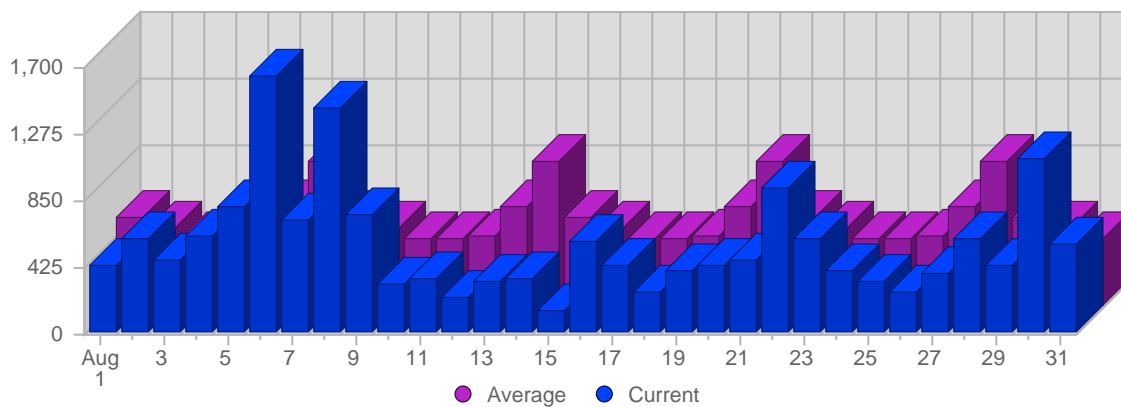

Page Views

Date	Total Page Views	Average Page Views Historically	Change	Percent of Total Page Views
Wed Aug 1st, 2007	176	206,11	+176 ▲	3,41%
Thu Aug 2nd, 2007	248	120,63	+248 ▲	4,80%
Fri Aug 3rd, 2007	195	115,64	+195 ▲	3,77%
Sat Aug 4th, 2007	172	112,07	+172 ▲	3,33%
Sun Aug 5th, 2007	166	134,75	-45 ▼	3,21%
Mon Aug 6th, 2007	361	152,30	+280 ▲	6,98%
Tue Aug 7th, 2007	215	525,60	-90 ▼	4,16%
Wed Aug 8th, 2007	290	206,11	+114 ▲	5,61%
Thu Aug 9th, 2007	243	120,63	-5 ▼	4,70%
Fri Aug 10th, 2007	137	115,64	-58 ▼	2,65%
Sat Aug 11th, 2007	152	112,07	-20 ▼	2,94%
Sun Aug 12th, 2007	90	134,75	-76 ▼	1,74%
Mon Aug 13th, 2007	78	152,30	-283 ▼	1,51%
Tue Aug 14th, 2007	170	525,60	-45 ▼	3,29%
Wed Aug 15th, 2007	81	206,11	-209 ▼	1,57%
Thu Aug 16th, 2007	127	120,63	-116 ▼	2,46%
Fri Aug 17th, 2007	204	115,64	+67 ▲	3,95%
Sat Aug 18th, 2007	187	112,07	+35 ▲	3,62%

Hits

Date	Total Hits	Average Hits Historically	Change	Percent of Total Hits
Wed Aug 1st, 2007	427	566,67	+427 ▲	2,46%
Thu Aug 2nd, 2007	611	503,56	+611 ▲	3,52%
Fri Aug 3rd, 2007	464	434,37	+464 ▲	2,67%
Sat Aug 4th, 2007	618	441,21	+618 ▲	3,56%
Sun Aug 5th, 2007	809	444,95	+299 ▲	4,66%
Mon Aug 6th, 2007	1,637	642,90	+1,438 ▲	9,43%
Tue Aug 7th, 2007	715	918,10	+242 ▲	4,12%
Wed Aug 8th, 2007	1,436	566,67	+1,009 ▲	8,27%
Thu Aug 9th, 2007	764	503,56	+153 ▲	4,40%
Fri Aug 10th, 2007	316	434,37	-148 ▼	1,82%
Sat Aug 11th, 2007	340	441,21	-278 ▼	1,96%
Sun Aug 12th, 2007	237	444,95	-572 ▼	1,37%
Mon Aug 13th, 2007	323	642,90	-1,314 ▼	1,86%
Tue Aug 14th, 2007	348	918,10	-367 ▼	2,00%
Wed Aug 15th, 2007	148	566,67	-1,288 ▼	0,85%
Thu Aug 16th, 2007	593	503,56	-171 ▼	3,41%
Fri Aug 17th, 2007	435	434,37	+119 ▲	2,51%
Sat Aug 18th, 2007	259	441,21	-81 ▼	1,49%