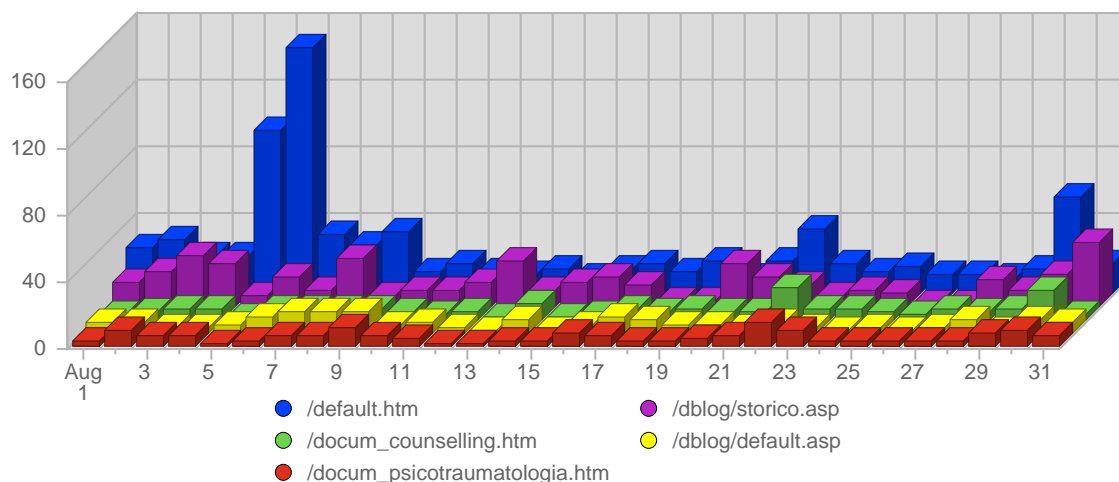

Pages

#	Title & Page	Total Page Views	Average Page Views Historically	Change	Percent of Page Views
1.	/default.htm	825	337,05	+118 ▲	15,96%
2.	/dblog/storico.asp	450	1,142,83	-190 ▼	8,71%
3.	/docum_counselling.htm	187	73,91	+75 ▲	3,62%
4.	/dblog/default.asp	175	1,144,58	+46 ▲	3,39%
5.	/docum_psicotraumatologia.htm	174	87,00	+87 ▲	3,37%
6.	/dblog/articolo.asp	173	768,42	+38 ▲	3,35%
7.	/at_counselling.htm	159	85,33	+62 ▲	3,08%
8.	/chi+sono.htm	152	90,67	+32 ▲	2,94%
9.	/formazione.htm	142	75,81	+12 ▲	2,75%
10.	/biblio_counselling.htm	135	52,76	+14 ▲	2,61%
11.	/psicotraumatologia.htm	130	86,29	+1 ▲	2,52%
12.	/seminariaspic.htm	129	77,33	+26 ▲	2,50%
13.	/progetti-collaborazioni.htm	120	80,33	-1 ▼	2,32%
14.	/counselling.htm	117	93,00	-4 ▼	2,26%
15.	/formaz_psicotraumatologia.htm	109	60,67	+36 ▲	2,11%
16.	/formaz_counselling.htm	106	38,67	+38 ▲	2,05%
17.	/ps.htm	104	32,76	+28 ▲	2,01%
18.	/biblio_psicotraumatologia.htm	102	58,33	+29 ▲	1,97%
19.	/dblog/index.htm	98	34,33	+39 ▲	1,90%
20.	/dblog/stampa.asp	93	123,75	+3 ▲	1,80%
21.	/livestats.htm	88	37,08	+37 ▲	1,70%
22.	/links_counselling.htm	87	27,76	+27 ▲	1,68%
23.	/links_psicotraumatologia.htm	87	48,33	+29 ▲	1,68%
24.	/supportopsi-vvf-er.htm	73	44,33	+13 ▲	1,41%
25.	/ascolta.htm	60	-	+60 ▲	1,16%
		5,169	5,406	857