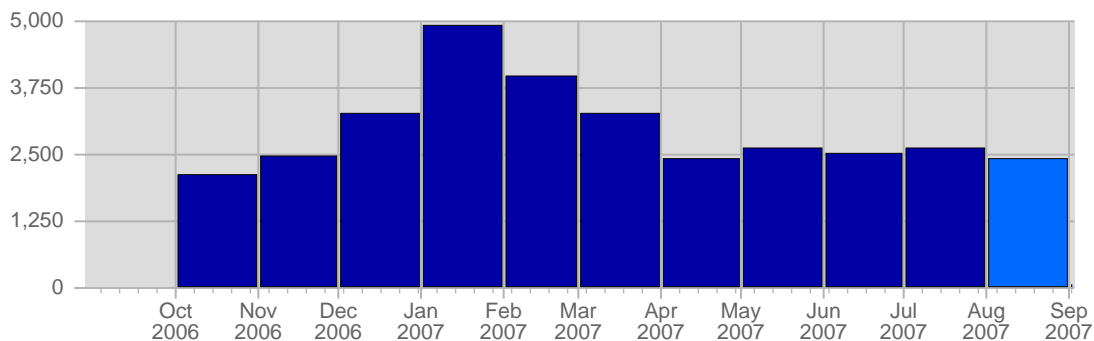

Report Description

Domain: counselling-care.it
 Report Description: Executive Summary Report for the month of August 2007
 Report Range: Month of August 2007
 Report Scope: Historical Data

Visits

Date	Total Visits	Average Visits Historically	Change	Percent of Total Visits
Wed Aug 1st, 2007	85	62,18	+85 ▲	3,51%
Thu Aug 2nd, 2007	103	63,55	+103 ▲	4,25%
Fri Aug 3rd, 2007	80	60,14	+80 ▲	3,30%
Sat Aug 4th, 2007	77	54,74	+77 ▲	3,18%
Sun Aug 5th, 2007	64	56,12	+8 ▲	2,64%
Mon Aug 6th, 2007	104	65,84	+36 ▲	4,29%
Tue Aug 7th, 2007	91	63,19	+32 ▲	3,76%
Wed Aug 8th, 2007	95	62,18	+10 ▲	3,92%
Thu Aug 9th, 2007	84	63,55	-19 ▼	3,47%

Page Views

Date	Total Page Views	Average Page Views Historically	Change	Percent of Total Page Views
Wed Aug 1st, 2007	176	206,11	+176 ▲	3,41%
Thu Aug 2nd, 2007	248	120,63	+248 ▲	4,80%
Fri Aug 3rd, 2007	195	115,64	+195 ▲	3,77%
Sat Aug 4th, 2007	172	112,07	+172 ▲	3,33%
Sun Aug 5th, 2007	166	134,75	-45 ▼	3,21%
Mon Aug 6th, 2007	361	152,30	+280 ▲	6,98%
Tue Aug 7th, 2007	215	525,60	-90 ▼	4,16%
Wed Aug 8th, 2007	290	206,11	+114 ▲	5,61%
Thu Aug 9th, 2007	243	120,63	-5 ▼	4,70%
Fri Aug 10th, 2007	137	115,64	-58 ▼	2,65%
Sat Aug 11th, 2007	152	112,07	-20 ▼	2,94%
Sun Aug 12th, 2007	90	134,75	-76 ▼	1,74%
Mon Aug 13th, 2007	78	152,30	-283 ▼	1,51%
Tue Aug 14th, 2007	170	525,60	-45 ▼	3,29%
Wed Aug 15th, 2007	81	206,11	-209 ▼	1,57%
Thu Aug 16th, 2007	127	120,63	-116 ▼	2,46%
Fri Aug 17th, 2007	204	115,64	+67 ▲	3,95%
Sat Aug 18th, 2007	187	112,07	+35 ▲	3,62%