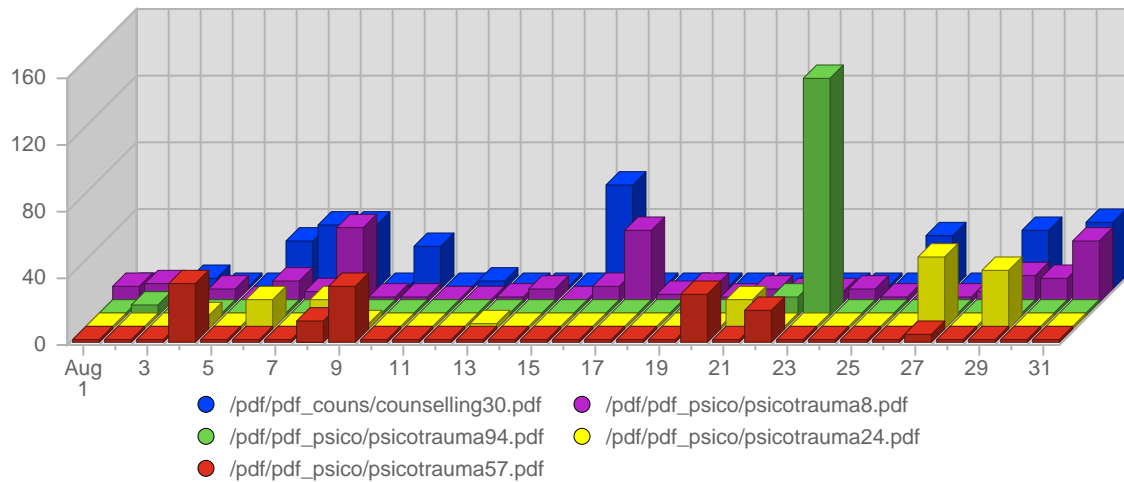

Media & Downloads

#	File	Total Downloads	Average Downloads Historically	Change	Percent of Downloads
1.	/pdf/pdf_couns/counselling30.pdf	321	233,30	+132 ▲	6,70%
2.	/pdf/pdf_psico/psicotrauma8.pdf	301	55,50	+126 ▲	6,29%
3.	/pdf/pdf_psico/psicotrauma94.pdf	174	85,38	+147 ▲	3,63%
4.	/pdf/pdf_psico/psicotrauma24.pdf	147	90,33	+84 ▲	3,07%
5.	/pdf/pdf_psico/psicotrauma57.pdf	136	83,42	+120 ▲	2,84%
6.	/pdf/pdf_at/at13.pdf	130	20,20	+79 ▲	2,72%
7.	/pdf/portfolio.pdf	120	127,05	-62 ▼	2,51%
8.	/pdf/pdf_formaz/counselling_cri_2005.pdf	102	27,62	+85 ▲	2,13%
9.	/pdf/pdf_formaz/counselling_uniinf_2006.pdf	100	27,33	+86 ▲	2,09%
10.	/pdf/pdf_couns/counselling43.pdf	87	22,00	+72 ▲	1,82%
11.	/pdf/pdf_psico/psicotrauma48.pdf	85	40,30	+22 ▲	1,78%
12.	/pdf/pdf_couns/counselling17.pdf	79	23,90	+43 ▲	1,65%
13.	/pdf/pdf_formaz/counselling_cri_2004.pdf	72	31,60	+59 ▲	1,50%
14.	/pdf/pdf_psico/psicotrauma60.pdf	71	30,12	+45 ▲	1,48%
15.	/pdf/pdf_psico/psicotrauma89.pdf	68	36,93	-2 ▼	1,42%
16.	/pdf/pdf_couns/counselling29.pdf	64	17,42	+43 ▲	1,34%
17.	/pdf/curriculum.pdf	60	46,76	-22 ▼	1,25%
18.	/pdf/pdf_at/at3.pdf	59	5,40	+49 ▲	1,23%
19.	/pdf/pdf_psico/psicotrauma63.pdf	59	31,89	+51 ▲	1,23%
20.	/pdf/pdf_formaz/pragmatica.pdf	55	154,43	-83 ▼	1,15%
21.	/pdf/pdf_psico/psicotrauma58.pdf	54	83,50	+51 ▲	1,13%
22.	/pdf/pdf_psico/psicotrauma106.pdf	52	11,29	+42 ▲	1,09%
23.	/pdf/pdf_formaz/dispensa+at.pdf	48	24,00	+28 ▲	1,00%
24.	/pdf/pdf_formaz/psicotrauma_cri_2004.pdf	44	28,14	+32 ▲	0,92%
25.	/pdf/pdf_psico/psicotrauma86.pdf	44	29,69	+30 ▲	0,92%
		4,788	3,378	1,382