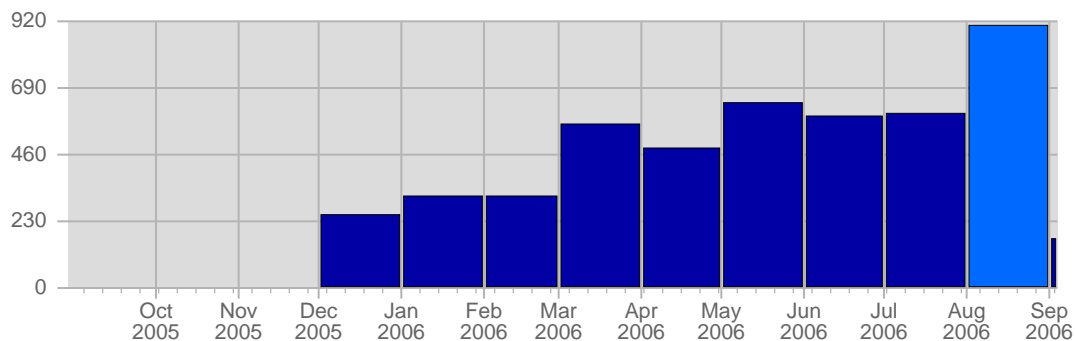

Report Description

Domain: counselling-care.it
 Report Description: Executive Summary Report for the month of August 2006
 Report Range: Month of August 2006
 Report Scope: Historical Data

Visits

Date	Total Visits	Average Visits Historically	Change	Percent of Total Visits
Tue Aug 1st, 2006	20	19,31	+20 ▲	2,20%
Wed Aug 2nd, 2006	24	17,56	+24 ▲	2,64%
Thu Aug 3rd, 2006	22	18,08	+22 ▲	2,42%
Fri Aug 4th, 2006	13	17,69	+13 ▲	1,43%
Sat Aug 5th, 2006	20	15,69	+20 ▲	2,20%
Sun Aug 6th, 2006	13	16,31	-12 ▼	1,43%
Mon Aug 7th, 2006	28	18,90	+7 ▲	3,08%
Tue Aug 8th, 2006	30	19,31	+10 ▲	3,30%
Wed Aug 9th, 2006	27	17,56	+3 ▲	2,97%

Page Views

Date	Total Page Views	Average Page Views Historically	Change	Percent of Total Page Views
Tue Aug 1st, 2006	9	27,44	+9 ▲	0,94%
Wed Aug 2nd, 2006	13	23,21	+13 ▲	1,35%
Thu Aug 3rd, 2006	9	25,26	+9 ▲	0,94%
Fri Aug 4th, 2006	3	23,82	+3 ▲	0,31%
Sat Aug 5th, 2006	10	24,95	+10 ▲	1,04%
Sun Aug 6th, 2006	5	22,77	-20 ▼	0,52%
Mon Aug 7th, 2006	10	28,59	-9 ▼	1,04%
Tue Aug 8th, 2006	18	27,44	+9 ▲	1,88%
Wed Aug 9th, 2006	19	23,21	+6 ▲	1,98%
Thu Aug 10th, 2006	3	25,26	-6 ▼	0,31%
Fri Aug 11th, 2006	6	23,82	+3 ▲	0,63%
Sat Aug 12th, 2006	7	24,95	-3 ▼	0,73%
Sun Aug 13th, 2006	23	22,77	+18 ▲	2,40%
Mon Aug 14th, 2006	11	28,59	+1 ▲	1,15%
Tue Aug 15th, 2006	4	27,44	-14 ▼	0,42%
Wed Aug 16th, 2006	28	23,21	+9 ▲	2,92%
Thu Aug 17th, 2006	89	25,26	+86 ▲	9,27%
Fri Aug 18th, 2006	17	23,82	+11 ▲	1,77%