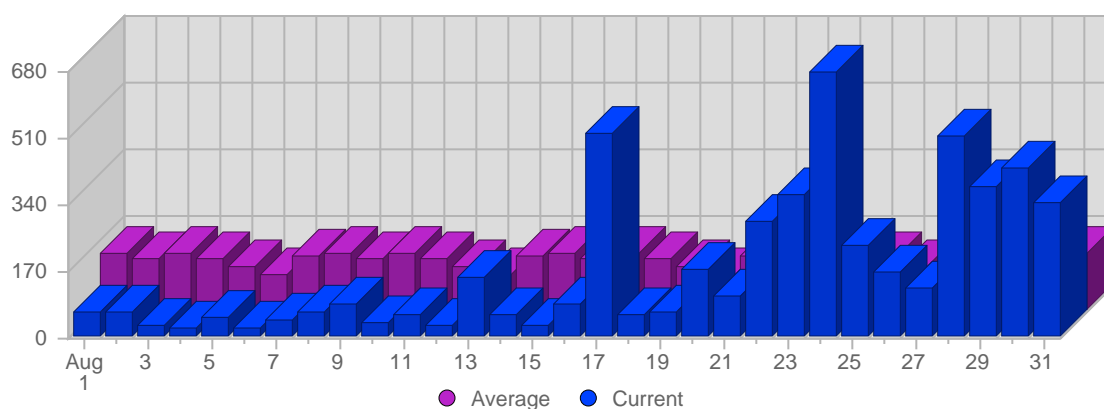

Page Views

Date	Total Page Views	Average Page Views Historically	Change	Percent of Total Page Views
Tue Aug 1st, 2006	9	27,44	+9 ▲	0,94%
Wed Aug 2nd, 2006	13	23,21	+13 ▲	1,35%
Thu Aug 3rd, 2006	9	25,26	+9 ▲	0,94%
Fri Aug 4th, 2006	3	23,82	+3 ▲	0,31%
Sat Aug 5th, 2006	10	24,95	+10 ▲	1,04%
Sun Aug 6th, 2006	5	22,77	-20 ▼	0,52%
Mon Aug 7th, 2006	10	28,59	-9 ▼	1,04%
Tue Aug 8th, 2006	18	27,44	+9 ▲	1,88%
Wed Aug 9th, 2006	19	23,21	+6 ▲	1,98%
Thu Aug 10th, 2006	3	25,26	-6 ▼	0,31%
Fri Aug 11th, 2006	6	23,82	+3 ▲	0,63%
Sat Aug 12th, 2006	7	24,95	-3 ▼	0,73%
Sun Aug 13th, 2006	23	22,77	+18 ▲	2,40%
Mon Aug 14th, 2006	11	28,59	+1 ▲	1,15%
Tue Aug 15th, 2006	4	27,44	-14 ▼	0,42%
Wed Aug 16th, 2006	28	23,21	+9 ▲	2,92%
Thu Aug 17th, 2006	89	25,26	+86 ▲	9,27%
Fri Aug 18th, 2006	17	23,82	+11 ▲	1,77%

Hits

Date	Total Hits	Average Hits Historically	Change	Percent of Total Hits
Tue Aug 1st, 2006	63	145,64	+63 ▲	1,18%
Wed Aug 2nd, 2006	63	134,51	+63 ▲	1,18%
Thu Aug 3rd, 2006	31	143,28	+31 ▲	0,58%
Fri Aug 4th, 2006	22	132,44	+22 ▲	0,41%
Sat Aug 5th, 2006	49	112,33	+49 ▲	0,92%
Sun Aug 6th, 2006	21	93,33	-83 ▼	0,39%
Mon Aug 7th, 2006	44	139,85	-83 ▼	0,82%
Tue Aug 8th, 2006	63	145,64	0 ▬	1,18%
Wed Aug 9th, 2006	83	134,51	+20 ▲	1,55%
Thu Aug 10th, 2006	36	143,28	+5 ▲	0,67%
Fri Aug 11th, 2006	56	132,44	+34 ▲	1,05%
Sat Aug 12th, 2006	28	112,33	-21 ▼	0,52%
Sun Aug 13th, 2006	151	93,33	+130 ▲	2,83%
Mon Aug 14th, 2006	57	139,85	+13 ▲	1,07%
Tue Aug 15th, 2006	31	145,64	-32 ▼	0,58%
Wed Aug 16th, 2006	88	134,51	+5 ▲	1,65%
Thu Aug 17th, 2006	522	143,28	+486 ▲	9,77%
Fri Aug 18th, 2006	58	132,44	+2 ▲	1,09%