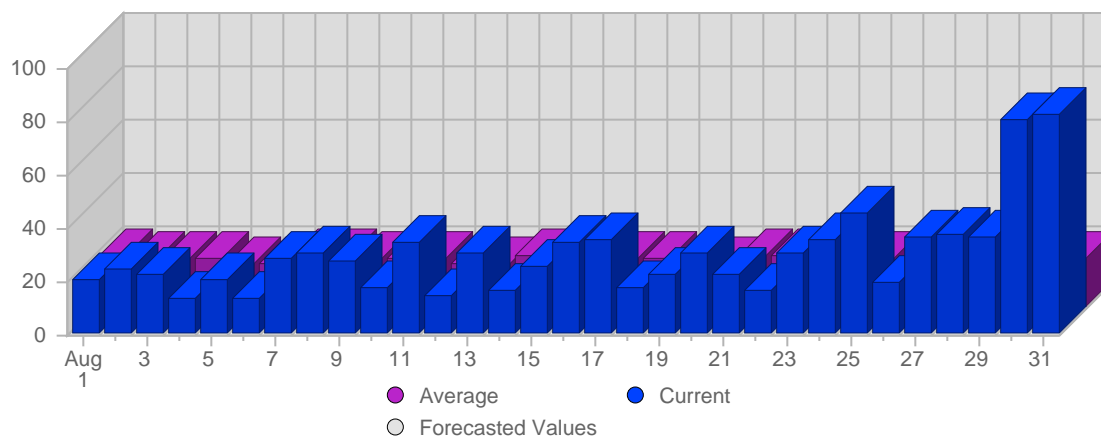

Report Description

Domain: counselling-care.it
 Report Description: Executive Summary Report for the month of August 2006
 Report Range: Month of August 2006
 Report Scope: Historical Data

Visits

Date	Total Visits	Average Visits Historically	Change	Percent of Total Visits
Tue Aug 1st, 2006	20	19,31	+20 ▲	2,20%
Wed Aug 2nd, 2006	24	17,56	+24 ▲	2,64%
Thu Aug 3rd, 2006	22	18,08	+22 ▲	2,42%
Fri Aug 4th, 2006	13	17,69	+13 ▲	1,43%
Sat Aug 5th, 2006	20	15,69	+20 ▲	2,20%
Sun Aug 6th, 2006	13	16,31	-12 ▼	1,43%
Mon Aug 7th, 2006	28	18,90	+7 ▲	3,08%
Tue Aug 8th, 2006	30	19,31	+10 ▲	3,30%
Wed Aug 9th, 2006	27	17,56	+3 ▲	2,97%

Continued on Page 2 ...

... continued from Page 1

Thu Aug 10th, 2006	17	18,08	-5 ▼	1,87%
Fri Aug 11th, 2006	34	17,69	+21 ▲	3,74%
Sat Aug 12th, 2006	14	15,69	-6 ▼	1,54%
Sun Aug 13th, 2006	30	16,31	+17 ▲	3,30%
Mon Aug 14th, 2006	16	18,90	-12 ▼	1,76%
Tue Aug 15th, 2006	25	19,31	-5 ▼	2,75%
Wed Aug 16th, 2006	34	17,56	+7 ▲	3,74%
Thu Aug 17th, 2006	35	18,08	+18 ▲	3,85%
Fri Aug 18th, 2006	17	17,69	-17 ▼	1,87%
Sat Aug 19th, 2006	22	15,69	+8 ▲	2,42%
Sun Aug 20th, 2006	30	16,31	0 ▬	3,30%
Mon Aug 21st, 2006	22	18,90	+6 ▲	2,42%
Tue Aug 22nd, 2006	16	19,31	-9 ▼	1,76%
Wed Aug 23rd, 2006	30	17,56	-4 ▼	3,30%
Thu Aug 24th, 2006	35	18,08	0 ▬	3,85%
Fri Aug 25th, 2006	45	17,69	+28 ▲	4,95%
Sat Aug 26th, 2006	19	15,69	-3 ▼	2,09%
Sun Aug 27th, 2006	36	16,31	+6 ▲	3,96%
Mon Aug 28th, 2006	37	18,90	+15 ▲	4,07%
Tue Aug 29th, 2006	36	19,31	+20 ▲	3,96%
Wed Aug 30th, 2006	80	17,56	+50 ▲	8,80%
Thu Aug 31st, 2006	82	18,08	+47 ▲	9,02%
	909	158	308	

Continent Breakdown

#		Continent	Total Visits	Average Visits Historically	Change	Percent of Visits
1.		North America	348	193,67	+140 ▲	59,29%
2.		Europe	234	125,33	+118 ▲	39,86%
3.		Asia	5	3.00	+3 ▲	0,85%
			587	320	261	