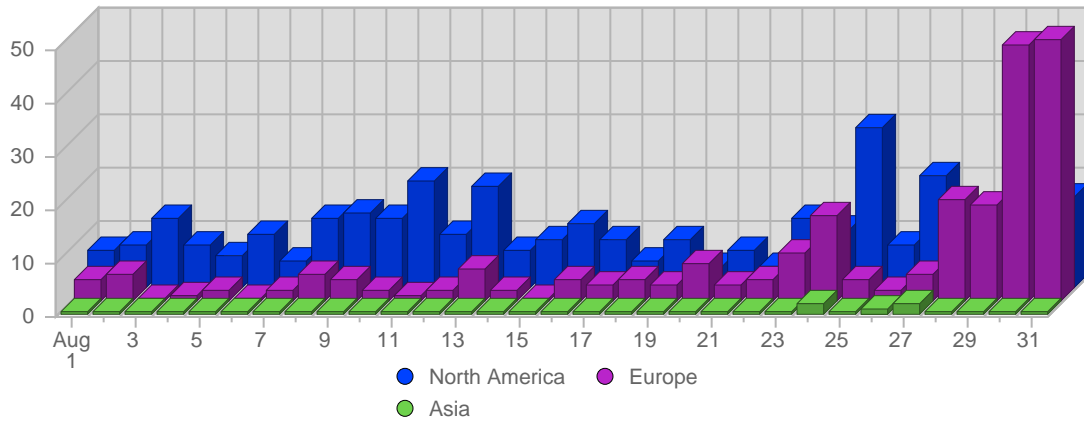

Search Engines

#	Logo	Search Engine	Total Visits Referred	Average Visits Historically	Change	Percent of Visits
1.		Google	178	36,67	+129 ▲	90,82%
2.		MSN	10	10,86	+5 ▲	5,10%
3.		Yahoo	6	7,14	-6 ▼	3,06%
4.		AltaVista	2	2,00	+1 ▲	1,02%
			196	52	129	

Continent Breakdown

#		Continent	Total Visits	Average Visits Historically	Change	Percent of Visits
1.		North America	348	193,67	+140 ▲	59,29%
2.		Europe	234	125,33	+118 ▲	39,86%
3.		Asia	5	3.00	+3 ▲	0,85%
			587	320	261	