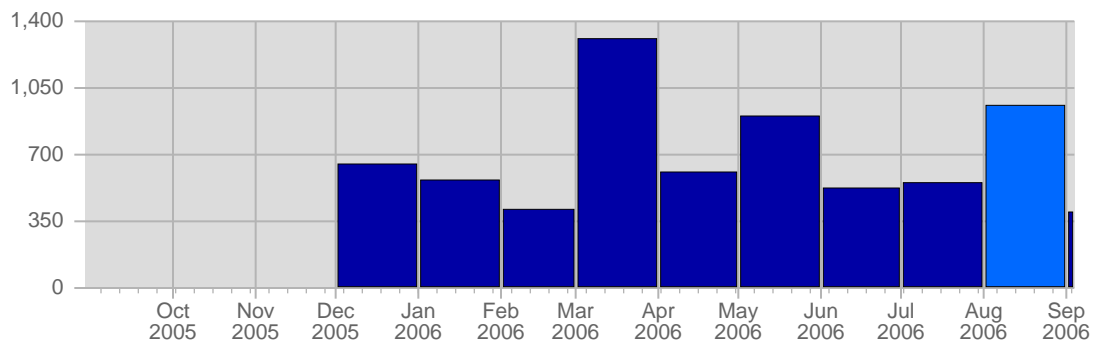

Report Description

Domain: counselling-care.it
 Report Description: Executive Summary Report for the month of August 2006
 Report Range: Month of August 2006
 Report Scope: Historical Data

Visits

Date	Total Visits	Average Visits Historically	Change	Percent of Total Visits
Tue Aug 1st, 2006	20	19,31	+20 ▲	2,20%
Wed Aug 2nd, 2006	24	17,56	+24 ▲	2,64%
Thu Aug 3rd, 2006	22	18,08	+22 ▲	2,42%
Fri Aug 4th, 2006	13	17,69	+13 ▲	1,43%
Sat Aug 5th, 2006	20	15,69	+20 ▲	2,20%
Sun Aug 6th, 2006	13	16,31	-12 ▼	1,43%
Mon Aug 7th, 2006	28	18,90	+7 ▲	3,08%
Tue Aug 8th, 2006	30	19,31	+10 ▲	3,30%
Wed Aug 9th, 2006	27	17,56	+3 ▲	2,97%

Page Views

Date	Total Page Views	Average Page Views Historically	Change	Percent of Total Page Views
Tue Aug 1st, 2006	9	27,44	+9 ▲	0,94%
Wed Aug 2nd, 2006	13	23,21	+13 ▲	1,35%
Thu Aug 3rd, 2006	9	25,26	+9 ▲	0,94%
Fri Aug 4th, 2006	3	23,82	+3 ▲	0,31%
Sat Aug 5th, 2006	10	24,95	+10 ▲	1,04%
Sun Aug 6th, 2006	5	22,77	-20 ▼	0,52%
Mon Aug 7th, 2006	10	28,59	-9 ▼	1,04%
Tue Aug 8th, 2006	18	27,44	+9 ▲	1,88%
Wed Aug 9th, 2006	19	23,21	+6 ▲	1,98%
Thu Aug 10th, 2006	3	25,26	-6 ▼	0,31%
Fri Aug 11th, 2006	6	23,82	+3 ▲	0,63%
Sat Aug 12th, 2006	7	24,95	-3 ▼	0,73%
Sun Aug 13th, 2006	23	22,77	+18 ▲	2,40%
Mon Aug 14th, 2006	11	28,59	+1 ▲	1,15%
Tue Aug 15th, 2006	4	27,44	-14 ▼	0,42%
Wed Aug 16th, 2006	28	23,21	+9 ▲	2,92%
Thu Aug 17th, 2006	89	25,26	+86 ▲	9,27%
Fri Aug 18th, 2006	17	23,82	+11 ▲	1,77%