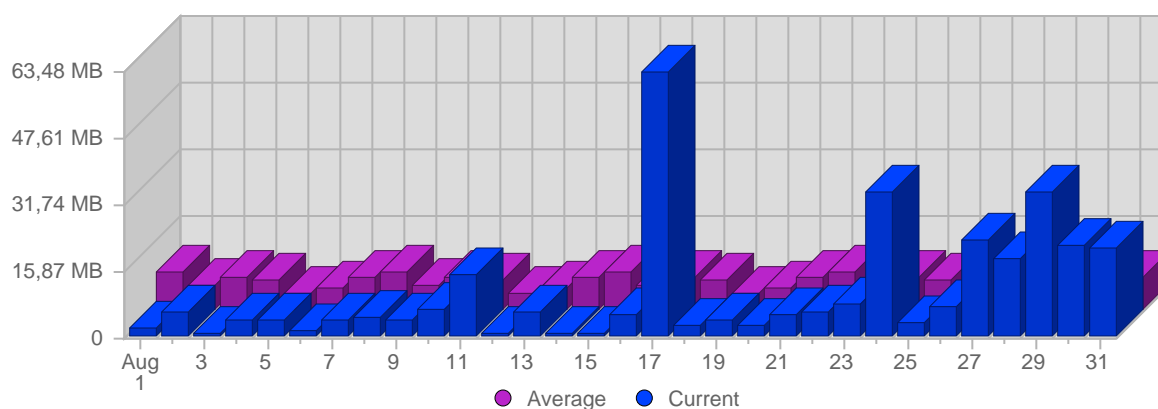

Hits

Date	Total Hits	Average Hits Historically	Change	Percent of Total Hits
Tue Aug 1st, 2006	63	145,64	+63 ▲	1,18%
Wed Aug 2nd, 2006	63	134,51	+63 ▲	1,18%
Thu Aug 3rd, 2006	31	143,28	+31 ▲	0,58%
Fri Aug 4th, 2006	22	132,44	+22 ▲	0,41%
Sat Aug 5th, 2006	49	112,33	+49 ▲	0,92%
Sun Aug 6th, 2006	21	93,33	-83 ▼	0,39%
Mon Aug 7th, 2006	44	139,85	-83 ▼	0,82%
Tue Aug 8th, 2006	63	145,64	0 ▬	1,18%
Wed Aug 9th, 2006	83	134,51	+20 ▲	1,55%
Thu Aug 10th, 2006	36	143,28	+5 ▲	0,67%
Fri Aug 11th, 2006	56	132,44	+34 ▲	1,05%
Sat Aug 12th, 2006	28	112,33	-21 ▼	0,52%
Sun Aug 13th, 2006	151	93,33	+130 ▲	2,83%
Mon Aug 14th, 2006	57	139,85	+13 ▲	1,07%
Tue Aug 15th, 2006	31	145,64	-32 ▼	0,58%
Wed Aug 16th, 2006	88	134,51	+5 ▲	1,65%
Thu Aug 17th, 2006	522	143,28	+486 ▲	9,77%
Fri Aug 18th, 2006	58	132,44	+2 ▲	1,09%

Bandwidth

Date	Total Bandwidth	Average Bandwidth Historically	Change	Percent of Total Bandwidth
Tue Aug 1st, 2006	2,43 MB	9,50 MB	+2,43 MB ▲	0,75%
Wed Aug 2nd, 2006	5,92 MB	5,73 MB	+5,92 MB ▲	1,83%
Thu Aug 3rd, 2006	365,20 KB	7,79 MB	+365,20 KB ▲	0,11%
Fri Aug 4th, 2006	3,88 MB	7,16 MB	+3,88 MB ▲	1,20%
Sat Aug 5th, 2006	3,84 MB	3,94 MB	+3,84 MB ▲	1,19%
Sun Aug 6th, 2006	1,51 MB	5,48 MB	-23,10 KB ▼	0,47%
Mon Aug 7th, 2006	3,92 MB	7,72 MB	+451,10 KB ▲	1,21%
Tue Aug 8th, 2006	4,50 MB	9,50 MB	+2,07 MB ▲	1,39%
Wed Aug 9th, 2006	4,02 MB	5,73 MB	-1,91 MB ▼	1,24%
Thu Aug 10th, 2006	6,97 MB	7,79 MB	+6,62 MB ▲	2,15%
Fri Aug 11th, 2006	14,69 MB	7,16 MB	+10,81 MB ▲	4,53%
Sat Aug 12th, 2006	1,14 MB	3,94 MB	-2,70 MB ▼	0,35%
Sun Aug 13th, 2006	6,32 MB	5,48 MB	+4,82 MB ▲	1,95%
Mon Aug 14th, 2006	1,16 MB	7,72 MB	-2,76 MB ▼	0,36%
Tue Aug 15th, 2006	662,20 KB	9,50 MB	-3,86 MB ▼	0,20%
Wed Aug 16th, 2006	5,48 MB	5,73 MB	+1,46 MB ▲	1,69%
Thu Aug 17th, 2006	63,44 MB	7,79 MB	+56,47 MB ▲	19,58%
Fri Aug 18th, 2006	2,91 MB	7,16 MB	-11,78 MB ▼	0,90%