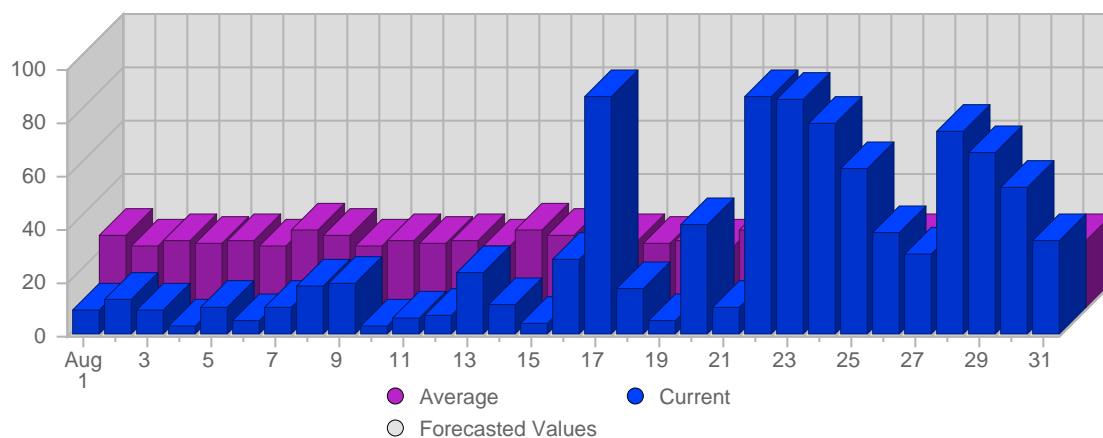

Page Views

Date	Total Page Views	Average Page Views Historically	Change	Percent of Total Page Views
Tue Aug 1st, 2006	9	27,44	+9 ▲	0,94%
Wed Aug 2nd, 2006	13	23,21	+13 ▲	1,35%
Thu Aug 3rd, 2006	9	25,26	+9 ▲	0,94%
Fri Aug 4th, 2006	3	23,82	+3 ▲	0,31%
Sat Aug 5th, 2006	10	24,95	+10 ▲	1,04%
Sun Aug 6th, 2006	5	22,77	-20 ▼	0,52%
Mon Aug 7th, 2006	10	28,59	-9 ▼	1,04%
Tue Aug 8th, 2006	18	27,44	+9 ▲	1,88%
Wed Aug 9th, 2006	19	23,21	+6 ▲	1,98%
Thu Aug 10th, 2006	3	25,26	-6 ▼	0,31%
Fri Aug 11th, 2006	6	23,82	+3 ▲	0,63%
Sat Aug 12th, 2006	7	24,95	-3 ▼	0,73%
Sun Aug 13th, 2006	23	22,77	+18 ▲	2,40%
Mon Aug 14th, 2006	11	28,59	+1 ▲	1,15%
Tue Aug 15th, 2006	4	27,44	-14 ▼	0,42%
Wed Aug 16th, 2006	28	23,21	+9 ▲	2,92%
Thu Aug 17th, 2006	89	25,26	+86 ▲	9,27%
Fri Aug 18th, 2006	17	23,82	+11 ▲	1,77%

Continued on Page 4 ...