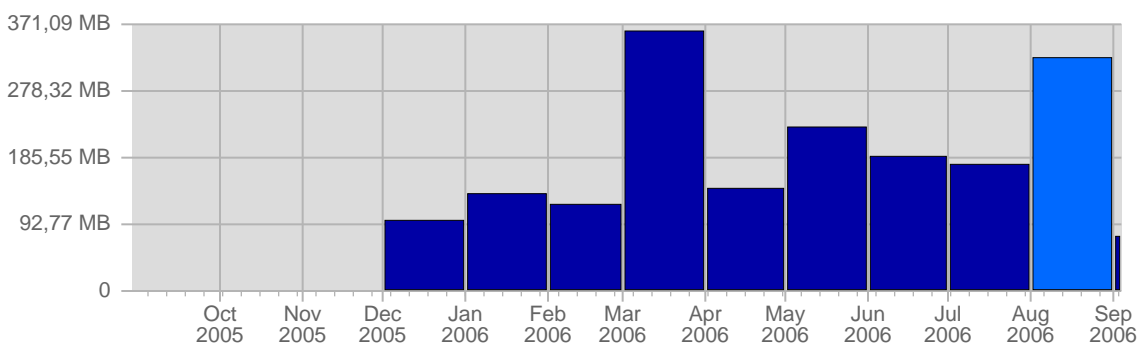

Bandwidth

Date	Total Bandwidth	Average Bandwidth Historically	Change	Percent of Total Bandwidth
Tue Aug 1st, 2006	2,43 MB	9,50 MB	+2,43 MB ▲	0,75%
Wed Aug 2nd, 2006	5,92 MB	5,73 MB	+5,92 MB ▲	1,83%
Thu Aug 3rd, 2006	365,20 KB	7,79 MB	+365,20 KB ▲	0,11%
Fri Aug 4th, 2006	3,88 MB	7,16 MB	+3,88 MB ▲	1,20%
Sat Aug 5th, 2006	3,84 MB	3,94 MB	+3,84 MB ▲	1,19%
Sun Aug 6th, 2006	1,51 MB	5,48 MB	-23,10 KB ▼	0,47%
Mon Aug 7th, 2006	3,92 MB	7,72 MB	+451,10 KB ▲	1,21%
Tue Aug 8th, 2006	4,50 MB	9,50 MB	+2,07 MB ▲	1,39%
Wed Aug 9th, 2006	4,02 MB	5,73 MB	-1,91 MB ▼	1,24%
Thu Aug 10th, 2006	6,97 MB	7,79 MB	+6,62 MB ▲	2,15%
Fri Aug 11th, 2006	14,69 MB	7,16 MB	+10,81 MB ▲	4,53%
Sat Aug 12th, 2006	1,14 MB	3,94 MB	-2,70 MB ▼	0,35%
Sun Aug 13th, 2006	6,32 MB	5,48 MB	+4,82 MB ▲	1,95%
Mon Aug 14th, 2006	1,16 MB	7,72 MB	-2,76 MB ▼	0,36%
Tue Aug 15th, 2006	662,20 KB	9,50 MB	-3,86 MB ▼	0,20%
Wed Aug 16th, 2006	5,48 MB	5,73 MB	+1,46 MB ▲	1,69%
Thu Aug 17th, 2006	63,44 MB	7,79 MB	+56,47 MB ▲	19,58%
Fri Aug 18th, 2006	2,91 MB	7,16 MB	-11,78 MB ▼	0,90%

Continued on Page 8 ...