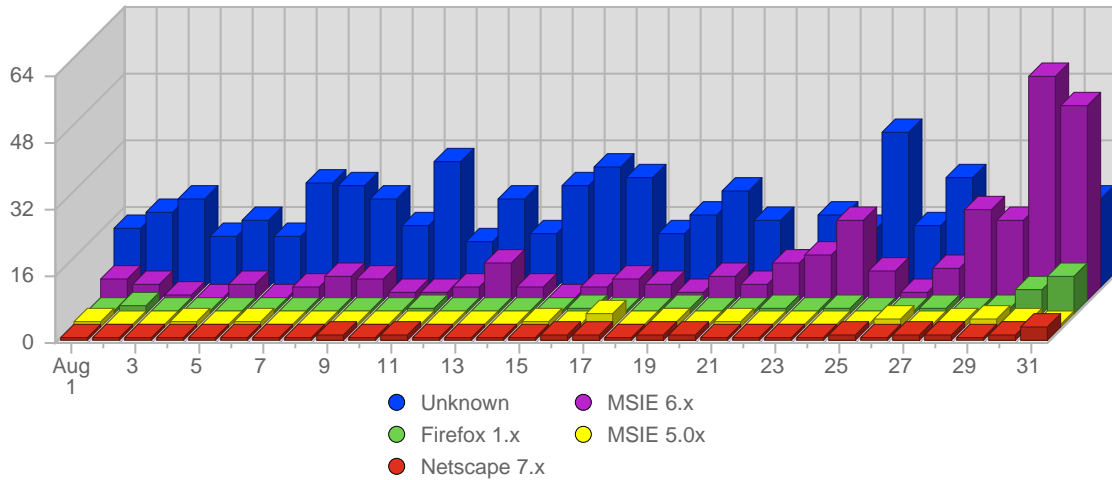

Browser Types

#	Icon	Browser Type	Total Visits	Average Visits Historically	Change	Percent of Visits
1.		Unknown	580	342,78	+119 ▲	63,81%
2.		MSIE 6.x	269	126,33	+152 ▲	29,59%
3.		Firefox 1.x	24	9,56	+11 ▲	2,64%
4.		MSIE 5.0x	15	4,50	+9 ▲	1,65%
5.		Netscape 7.x	13	3,75	+12 ▲	1,43%
6.		MSIE 5.5	4	2,88	+3 ▲	0,44%
7.		Opera 3.x	2	1,60	0 ▬	0,22%
8.		Netscape 4.x	1	0,50	+1 ▲	0,11%
9.		Avant	1	0,50	+1 ▲	0,11%
			909	490	308