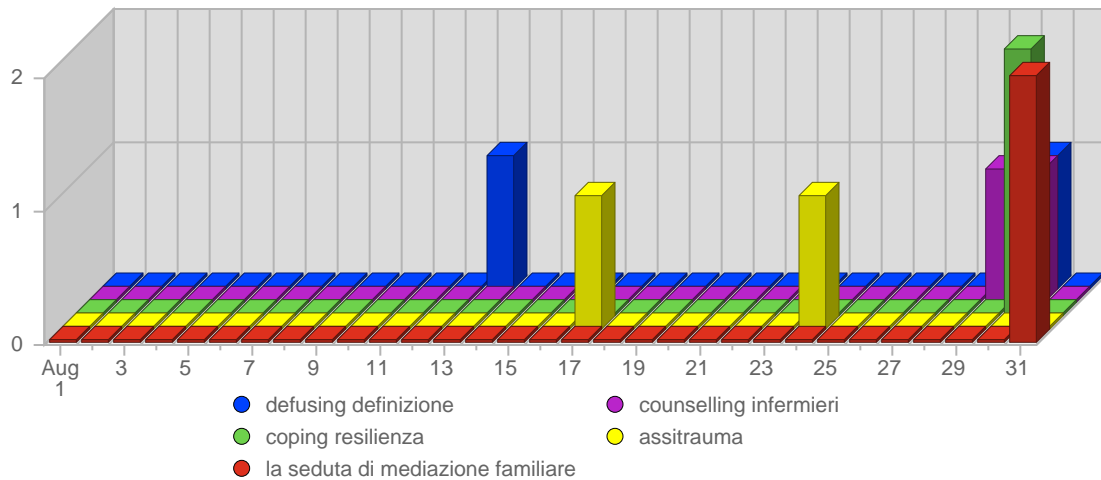

Search Phrases

#	Search Phrase	Total Visits Referred	Average Visits Historically	Change	Percent of Visits
1.	defusing definizione	2	-	+2 ▲	1,02%
2.	counselling infermieri	2	1.00	+2 ▲	1,02%
3.	coping resilienza	2	-	+2 ▲	1,02%
4.	assitrauma	2	1.00	+2 ▲	1,02%
5.	la seduta di mediazione familiare	2	-	+2 ▲	1,02%
6.	debriefing psicologico	2	-	+2 ▲	1,02%
7.	pedagogia della gestalt	2	-	+2 ▲	1,02%
8.	ludoterapia klein	1	-	+1 ▲	0,51%
9.	emergenza terremoto triage	1	-	+1 ▲	0,51%
10.	debrifing psicologico strategico	1	-	+1 ▲	0,51%
11.	loredana savarino	1	-	+1 ▲	0,51%
12.	corsi automedica	1	-	+1 ▲	0,51%
13.	temporalit trauma	1	-	+1 ▲	0,51%
14.	conferenza monformoso	1	-	+1 ▲	0,51%
15.	omar fassio	1	0,50	0 ▬	0,51%
16.	...ntoianni il panico il ruolo dell operatore civile	1	-	+1 ▲	0,51%
17.	alterare la voce elettroncam...	1	-	+1 ▲	0,51%
18.	alzheimer esperienze	1	-	+1 ▲	0,51%
19.	analisi transazional... autenticit	1	-	+1 ▲	0,51%
20.	francine shapiro emdr	1	-	+1 ▲	0,51%
21.	traumi shock emotivi	1	-	+1 ▲	0,51%
22.	stress nel soccorritore	1	-	+1 ▲	0,51%
23.	mediazione familiare pdf	1	-	+1 ▲	0,51%
24.	sostegno emozionale post trauma	1	-	+1 ▲	0,51%
25.	manuale del maslach burnout inventory	1	-	+1 ▲	0,51%
		196	6	130