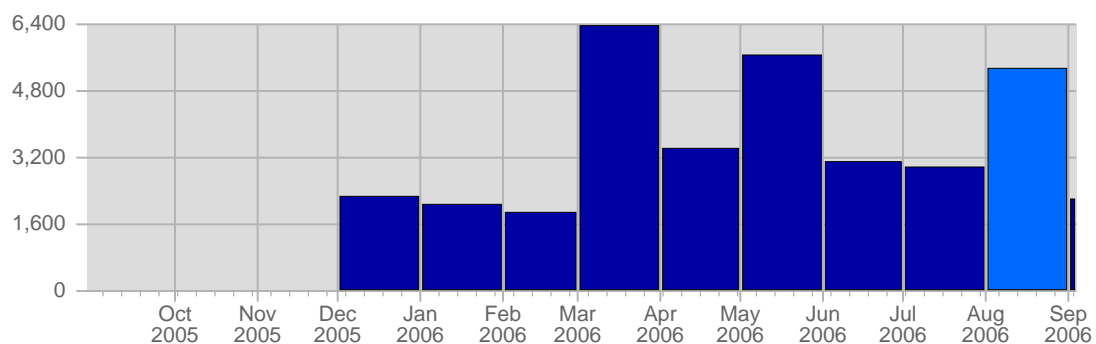

Page Views

Date	Total Page Views	Average Page Views Historically	Change	Percent of Total Page Views
Tue Aug 1st, 2006	9	27,44	+9 ▲	0,94%
Wed Aug 2nd, 2006	13	23,21	+13 ▲	1,35%
Thu Aug 3rd, 2006	9	25,26	+9 ▲	0,94%
Fri Aug 4th, 2006	3	23,82	+3 ▲	0,31%
Sat Aug 5th, 2006	10	24,95	+10 ▲	1,04%
Sun Aug 6th, 2006	5	22,77	-20 ▼	0,52%
Mon Aug 7th, 2006	10	28,59	-9 ▼	1,04%
Tue Aug 8th, 2006	18	27,44	+9 ▲	1,88%
Wed Aug 9th, 2006	19	23,21	+6 ▲	1,98%
Thu Aug 10th, 2006	3	25,26	-6 ▼	0,31%
Fri Aug 11th, 2006	6	23,82	+3 ▲	0,63%
Sat Aug 12th, 2006	7	24,95	-3 ▼	0,73%
Sun Aug 13th, 2006	23	22,77	+18 ▲	2,40%
Mon Aug 14th, 2006	11	28,59	+1 ▲	1,15%
Tue Aug 15th, 2006	4	27,44	-14 ▼	0,42%
Wed Aug 16th, 2006	28	23,21	+9 ▲	2,92%
Thu Aug 17th, 2006	89	25,26	+86 ▲	9,27%
Fri Aug 18th, 2006	17	23,82	+11 ▲	1,77%

Hits

Date	Total Hits	Average Hits Historically	Change	Percent of Total Hits
Tue Aug 1st, 2006	63	145,64	+63 ▲	1,18%
Wed Aug 2nd, 2006	63	134,51	+63 ▲	1,18%
Thu Aug 3rd, 2006	31	143,28	+31 ▲	0,58%
Fri Aug 4th, 2006	22	132,44	+22 ▲	0,41%
Sat Aug 5th, 2006	49	112,33	+49 ▲	0,92%
Sun Aug 6th, 2006	21	93,33	-83 ▼	0,39%
Mon Aug 7th, 2006	44	139,85	-83 ▼	0,82%
Tue Aug 8th, 2006	63	145,64	0 ▬	1,18%
Wed Aug 9th, 2006	83	134,51	+20 ▲	1,55%
Thu Aug 10th, 2006	36	143,28	+5 ▲	0,67%
Fri Aug 11th, 2006	56	132,44	+34 ▲	1,05%
Sat Aug 12th, 2006	28	112,33	-21 ▼	0,52%
Sun Aug 13th, 2006	151	93,33	+130 ▲	2,83%
Mon Aug 14th, 2006	57	139,85	+13 ▲	1,07%
Tue Aug 15th, 2006	31	145,64	-32 ▼	0,58%
Wed Aug 16th, 2006	88	134,51	+5 ▲	1,65%
Thu Aug 17th, 2006	522	143,28	+486 ▲	9,77%
Fri Aug 18th, 2006	58	132,44	+2 ▲	1,09%