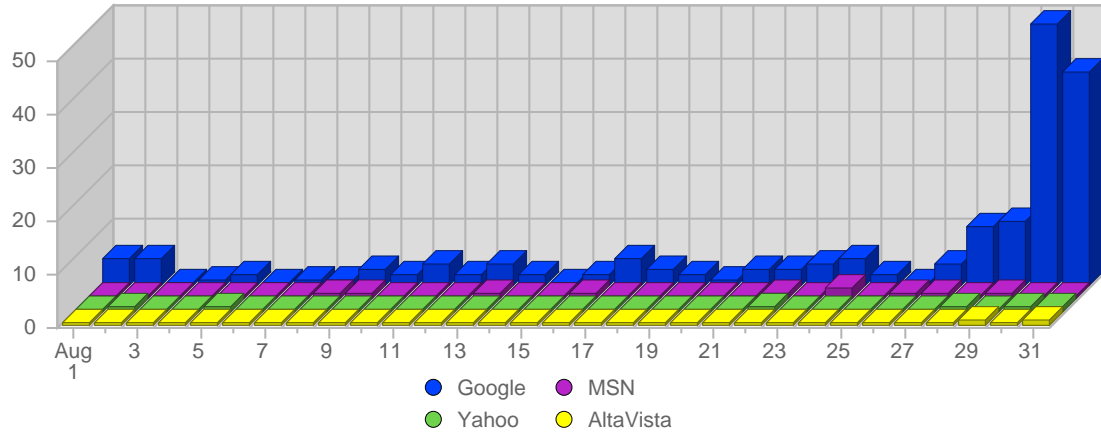

Search Engines

#	Logo	Search Engine	Total Visits Referred	Average Visits Historically	Change	Percent of Visits
1.		Google	178	36,67	+129 ▲	90,82%
2.		MSN	10	10,86	+5 ▲	5,10%
3.		Yahoo	6	7,14	-6 ▼	3,06%
4.		AltaVista	2	2,00	+1 ▲	1,02%
			196	52	129