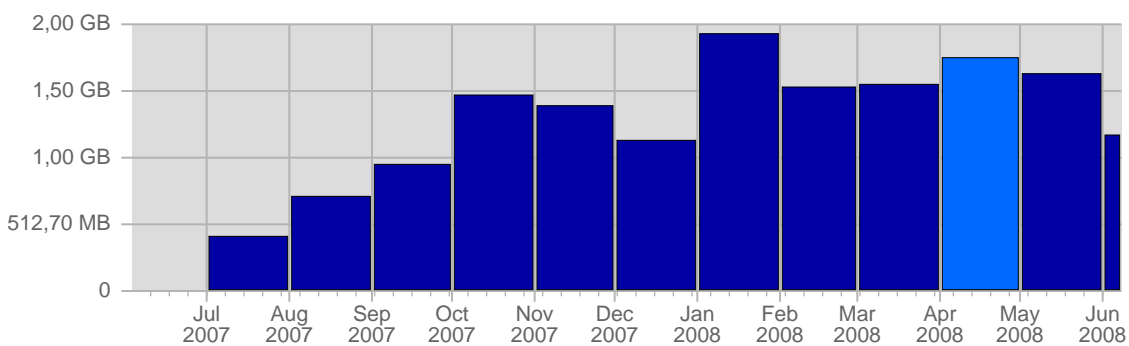

Bandwidth

Date	Total Bandwidth	Average Bandwidth Historically	Change	Percent of Total Bandwidth
Tue Apr 1st, 2008	74,11 MB	53,34 MB	+74,11 MB ▲	4,15%
Wed Apr 2nd, 2008	66,31 MB	51,81 MB	+66,31 MB ▲	3,71%
Thu Apr 3rd, 2008	37,70 MB	44,00 MB	+37,70 MB ▲	2,11%
Fri Apr 4th, 2008	31,81 MB	41,06 MB	+31,81 MB ▲	1,78%
Sat Apr 5th, 2008	54,38 MB	39,83 MB	+54,38 MB ▲	3,05%
Sun Apr 6th, 2008	42,50 MB	34,62 MB	+23,39 MB ▲	2,38%
Mon Apr 7th, 2008	98,69 MB	49,69 MB	+60,69 MB ▲	5,53%
Tue Apr 8th, 2008	249,15 MB	53,34 MB	+175,05 MB ▲	13,96%
Wed Apr 9th, 2008	73,69 MB	51,81 MB	+7,38 MB ▲	4,13%
Thu Apr 10th, 2008	81,00 MB	44,00 MB	+43,30 MB ▲	4,54%
Fri Apr 11th, 2008	48,96 MB	41,06 MB	+17,16 MB ▲	2,74%
Sat Apr 12th, 2008	36,68 MB	39,83 MB	-17,70 MB ▼	2,05%
Sun Apr 13th, 2008	41,98 MB	34,62 MB	-528,70 KB ▼	2,35%
Mon Apr 14th, 2008	55,31 MB	49,69 MB	-43,38 MB ▼	3,10%
Tue Apr 15th, 2008	60,85 MB	53,34 MB	-188,30 MB ▼	3,41%
Wed Apr 16th, 2008	78,16 MB	51,81 MB	+4,47 MB ▲	4,38%
Thu Apr 17th, 2008	61,74 MB	44,00 MB	-19,26 MB ▼	3,46%
Fri Apr 18th, 2008	45,84 MB	41,06 MB	-3,13 MB ▼	2,57%

Continued on Page 8 ...