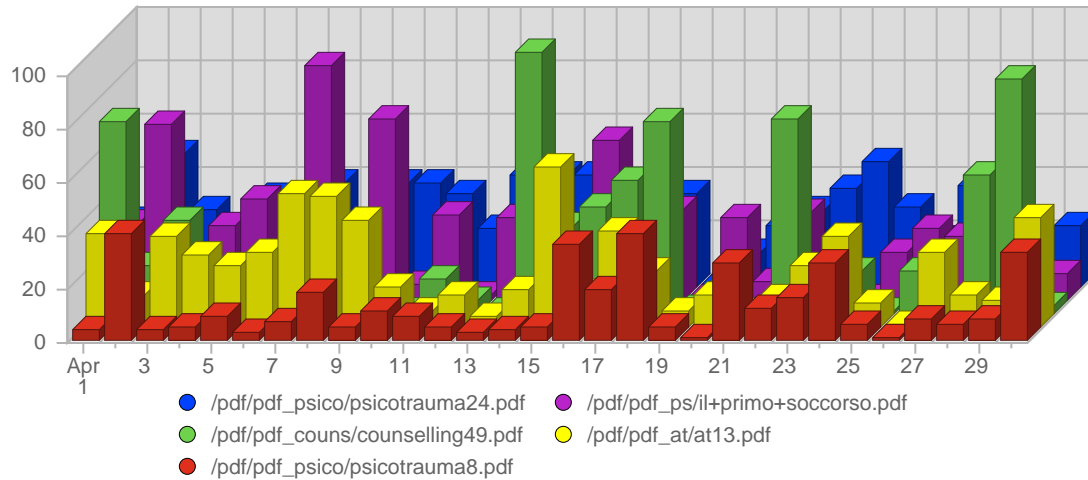

Media & Downloads

#	File	Total Downloads	Average Downloads Historically	Change	Percent of Downloads
1.	/pdf/pdf_psico/psicotrauma24.pdf	836	653,64	-126 ▼	6,24%
2.	/pdf/pdf_ps/il+primo+soccorso.pdf	802	252,55	+325 ▲	5,99%
3.	/pdf/pdf_couns/counselling49.pdf	729	1,195.00	-274 ▼	5,44%
4.	/pdf/pdf_at/at13.pdf	666	561,55	-280 ▼	4,97%
5.	/pdf/pdf_psico/psicotrauma8.pdf	379	325,90	-209 ▼	2,83%
6.	/pdf/pdf_couns/counselling30.pdf	370	447,91	-1 ▼	2,76%
7.	/pdf/pdf_psico/psicotrauma104.pdf	363	304,18	-69 ▼	2,71%
8.	/pdf/pdf_formaz/counselling_cri_2004.pdf	318	144,30	+206 ▲	2,37%
9.	/pdf/pdf_formaz/counselling_pacs_2005.pdf	308	196,10	+69 ▲	2,30%
10.	/pdf/pdf_formaz/counselling_uniinf_2006.pdf	261	144,80	-2 ▼	1,95%
11.	/pdf/pdf_formaz/counselling_correggio.pdf	210	164,90	+92 ▲	1,57%
12.	/pdf/pdf_formaz/esperienze_cri_2005.pdf	207	157,90	-113 ▼	1,55%
13.	/pdf/pdf_formaz/psicotrauma_pacs_2005.pdf	186	69,67	+156 ▲	1,39%
14.	/pdf/pdf_couns/counselling12.pdf	186	146,64	+75 ▲	1,39%
15.	/pdf/pdf_psico/psicotrauma101.pdf	144	50,82	+63 ▲	1,08%
16.	/pdf/pdf_psico/psicotrauma99.pdf	144	23,50	+128 ▲	1,08%
17.	/pdf/pdf_psico/psicotrauma73.pdf	132	120,55	-5 ▼	0,99%
18.	/pdf/pdf_couns/counselling24.pdf	131	97,82	-18 ▼	0,98%
19.	/pdf/pdf_formaz/psicotrauma_correggio.pdf	122	109,50	-154 ▼	0,91%
20.	/pdf/pdf_couns/counselling43.pdf	119	53,55	+37 ▲	0,89%
21.	/pdf/pdf_at/at11.pdf	116	46,46	+59 ▲	0,87%
22.	/pdf/pdf_at/at4.pdf	107	53,73	+35 ▲	0,80%
23.	/pdf/pdf_formaz/pordenone2008.pdf	103	82,50	-44 ▼	0,77%
24.	/pdf/pdf_at/at8.pdf	102	68,18	-2 ▼	0,76%
25.	/pdf/pdf_at/at3.pdf	100	82,27	+27 ▲	0,75%
		13,397	9,388	996