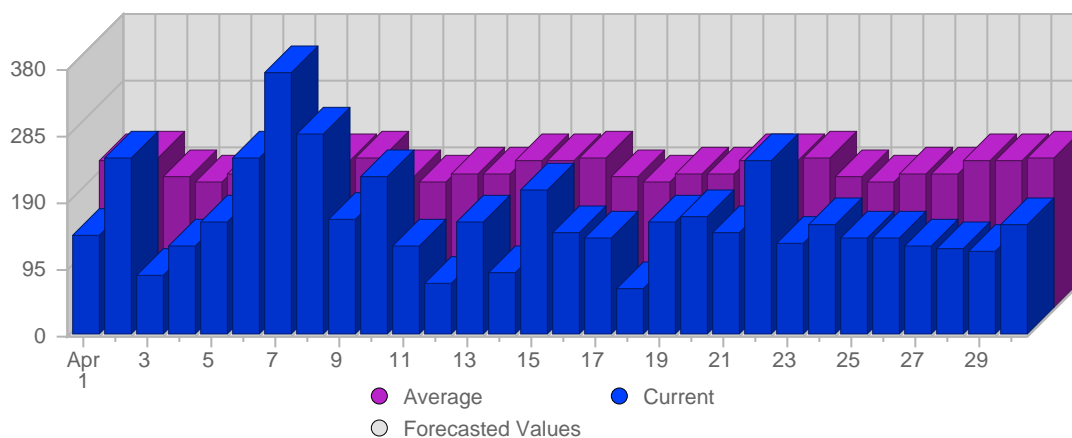

Page Views

Date	Total Page Views	Average Page Views Historically	Change	Percent of Total Page Views
Tue Apr 1st, 2008	139	207,45	+139 ▲	2,87%
Wed Apr 2nd, 2008	250	213,26	+250 ▲	5,16%
Thu Apr 3rd, 2008	84	186,57	+84 ▲	1,73%
Fri Apr 4th, 2008	124	178,02	+124 ▲	2,56%
Sat Apr 5th, 2008	158	188,28	+158 ▲	3,26%
Sun Apr 6th, 2008	252	191,68	+58 ▲	5,20%
Mon Apr 7th, 2008	374	209,43	+72 ▲	7,72%
Tue Apr 8th, 2008	285	207,45	+146 ▲	5,88%
Wed Apr 9th, 2008	162	213,26	-88 ▼	3,34%
Thu Apr 10th, 2008	226	186,57	+142 ▲	4,66%
Fri Apr 11th, 2008	125	178,02	+1 ▲	2,58%
Sat Apr 12th, 2008	72	188,28	-86 ▼	1,49%
Sun Apr 13th, 2008	160	191,68	-92 ▼	3,30%
Mon Apr 14th, 2008	86	209,43	-288 ▼	1,78%
Tue Apr 15th, 2008	206	207,45	-79 ▼	4,25%
Wed Apr 16th, 2008	146	213,26	-16 ▼	3,01%
Thu Apr 17th, 2008	137	186,57	-89 ▼	2,83%
Fri Apr 18th, 2008	65	178,02	-60 ▼	1,34%

Continued on Page 4 ...