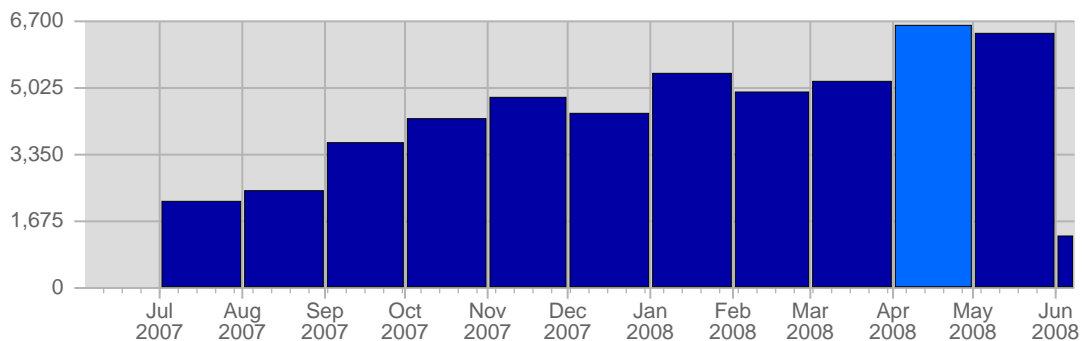

## Visits

Date	Total Visits	Average Visits Historically	Change	Percent of Total Visits
Tue Apr 1st, 2008	256	168,11	+256 ▲	3,86%
Wed Apr 2nd, 2008	287	163,92	+287 ▲	4,33%
Thu Apr 3rd, 2008	181	162,34	+181 ▲	2,73%
Fri Apr 4th, 2008	186	146,49	+186 ▲	2,81%
Sat Apr 5th, 2008	180	125,77	+180 ▲	2,72%
Sun Apr 6th, 2008	223	132,26	+89 ▲	3,36%
Mon Apr 7th, 2008	257	165,57	+54 ▲	3,88%
Tue Apr 8th, 2008	262	168,11	+6 ▲	3,95%
Wed Apr 9th, 2008	283	163,92	-4 ▼	4,27%

## Page Views

Date	Total Page Views	Average Page Views Historically	Change	Percent of Total Page Views
Tue Apr 1st, 2008	139	207,45	+139 ▲	2,87%
Wed Apr 2nd, 2008	250	213,26	+250 ▲	5,16%
Thu Apr 3rd, 2008	84	186,57	+84 ▲	1,73%
Fri Apr 4th, 2008	124	178,02	+124 ▲	2,56%
Sat Apr 5th, 2008	158	188,28	+158 ▲	3,26%
Sun Apr 6th, 2008	252	191,68	+58 ▲	5,20%
Mon Apr 7th, 2008	374	209,43	+72 ▲	7,72%
Tue Apr 8th, 2008	285	207,45	+146 ▲	5,88%
Wed Apr 9th, 2008	162	213,26	-88 ▼	3,34%
Thu Apr 10th, 2008	226	186,57	+142 ▲	4,66%
Fri Apr 11th, 2008	125	178,02	+1 ▲	2,58%
Sat Apr 12th, 2008	72	188,28	-86 ▼	1,49%
Sun Apr 13th, 2008	160	191,68	-92 ▼	3,30%
Mon Apr 14th, 2008	86	209,43	-288 ▼	1,78%
Tue Apr 15th, 2008	206	207,45	-79 ▼	4,25%
Wed Apr 16th, 2008	146	213,26	-16 ▼	3,01%
Thu Apr 17th, 2008	137	186,57	-89 ▼	2,83%
Fri Apr 18th, 2008	65	178,02	-60 ▼	1,34%