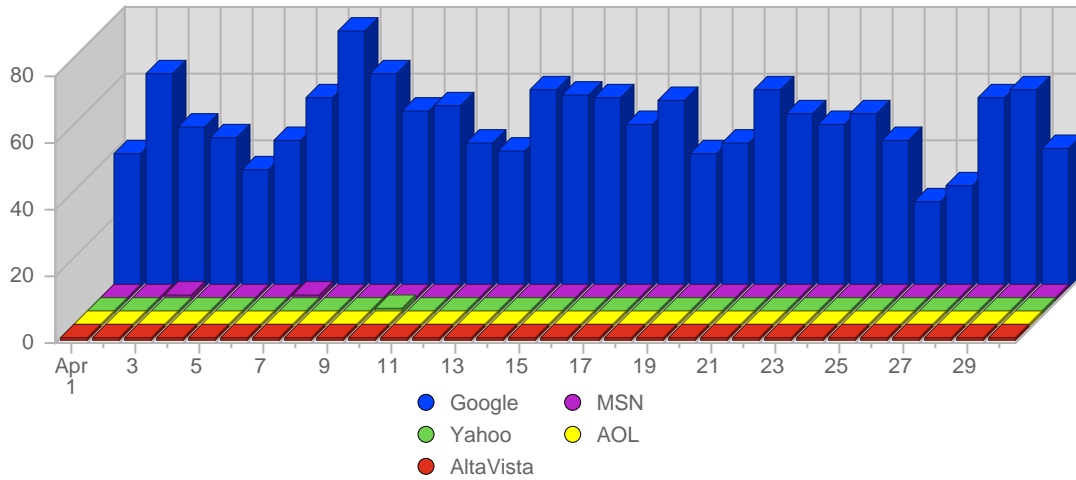

Continued on Page 12 ...

... continued from Page 11

15.		AOL 9.x	1	0,67	0 	0,02%
			6,630	4,354	1,460	

## Browser Operating Systems

#	Icon	Operating System	Total Visits	Average Visits Historically	Change	Percent of Visits
1.		Unknown	3,136	1,804,36	+1,278 ▲	47,30%
2.		Windows XP	2,803	2,040,64	+153 ▲	42,28%
3.		Windows NT	285	164,64	+26 ▲	4,30%
4.		Windows 2000	192	172,82	+13 ▲	2,90%
5.		Windows 2003	62	70,10	-11 ▼	0,94%
6.		Macintosh OS X	43	25,00	+3 ▲	0,65%
7.		Macintosh	37	28,09	0 ▬	0,56%
8.		Windows 98	33	22,20	+10 ▲	0,50%
9.		Linux	19	20,18	-12 ▼	0,29%
10.		Windows ME	17	14,20	+3 ▲	0,26%
11.		Windows CE	1	1,14	+1 ▲	0,02%
12.		Macintosh PPC	1	3,63	-2 ▼	0,02%
13.		Windows 95	1	1,33	-2 ▼	0,02%
			6,630	4,355	1,460	

## Search Engines

#	Logo	Search Engine	Total Visits Referred	Average Visits Historically	Change	Percent of Visits
1.		Google	1,497	1,357,46	+96 ▲	97,72%
2.		MSN	15	10,80	+9 ▲	0,98%
3.		Yahoo	13	15,70	0 ▬	0,85%
4.		AOL	3	1,33	+2 ▲	0,20%
5.		AltaVista	2	2,75	-1 ▼	0,13%
6.		Ask Jeeves	2	1.00	0 ▬	0,13%
			1,532	1,384	105	