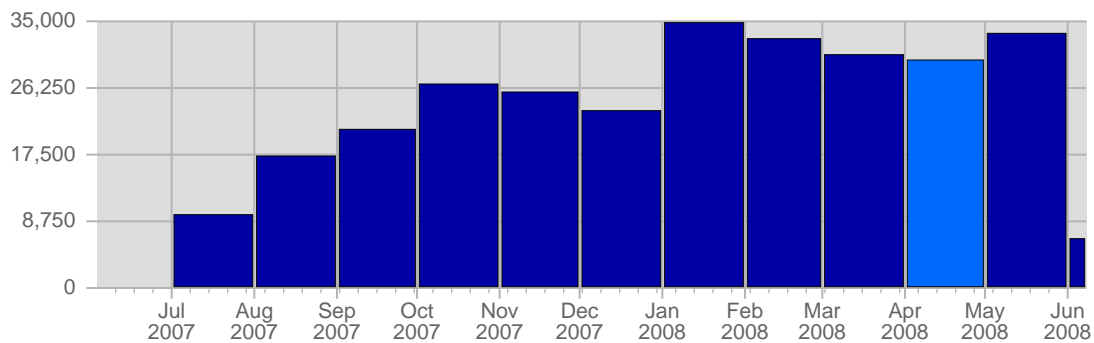

Hits

Date	Total Hits	Average Hits Historically	Change	Percent of Total Hits
Tue Apr 1st, 2008	1,315	975,51	+1,315 ▲	4,38%
Wed Apr 2nd, 2008	1,449	991,64	+1,449 ▲	4,83%
Thu Apr 3rd, 2008	768	895,45	+768 ▲	2,56%
Fri Apr 4th, 2008	709	812,64	+709 ▲	2,36%
Sat Apr 5th, 2008	847	711,21	+847 ▲	2,82%
Sun Apr 6th, 2008	933	677,85	+196 ▲	3,11%
Mon Apr 7th, 2008	1,260	993,79	-239 ▼	4,20%
Tue Apr 8th, 2008	1,702	975,51	+387 ▲	5,67%
Wed Apr 9th, 2008	1,062	991,64	-387 ▼	3,54%
Thu Apr 10th, 2008	1,215	895,45	+447 ▲	4,05%
Fri Apr 11th, 2008	821	812,64	+112 ▲	2,74%
Sat Apr 12th, 2008	597	711,21	-250 ▼	1,99%
Sun Apr 13th, 2008	636	677,85	-297 ▼	2,12%
Mon Apr 14th, 2008	1,002	993,79	-258 ▼	3,34%
Tue Apr 15th, 2008	973	975,51	-729 ▼	3,24%
Wed Apr 16th, 2008	994	991,64	-68 ▼	3,31%
Thu Apr 17th, 2008	1,053	895,45	-162 ▼	3,51%
Fri Apr 18th, 2008	980	812,64	+159 ▲	3,27%

Continued on Page 6 ...