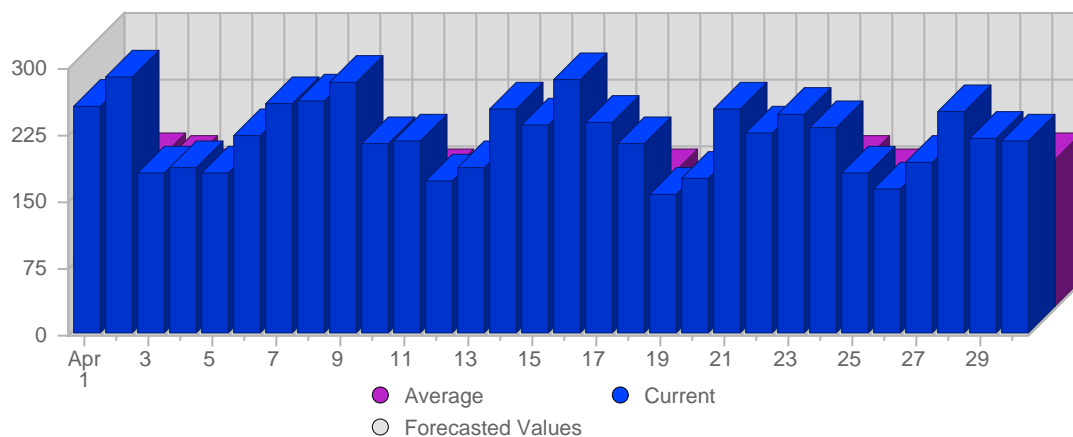

## Visits

Date	Total Visits	Average Visits Historically	Change	Percent of Total Visits
Tue Apr 1st, 2008	256	168,11	+256 ▲	3,86%
Wed Apr 2nd, 2008	287	163,92	+287 ▲	4,33%
Thu Apr 3rd, 2008	181	162,34	+181 ▲	2,73%
Fri Apr 4th, 2008	186	146,49	+186 ▲	2,81%
Sat Apr 5th, 2008	180	125,77	+180 ▲	2,72%
Sun Apr 6th, 2008	223	132,26	+89 ▲	3,36%
Mon Apr 7th, 2008	257	165,57	+54 ▲	3,88%
Tue Apr 8th, 2008	262	168,11	+6 ▲	3,95%
Wed Apr 9th, 2008	283	163,92	-4 ▼	4,27%

Continued on Page 2 ...

... continued from Page 1

Thu Apr 10th, 2008	214	162,34	+33 ▲	3,23%
Fri Apr 11th, 2008	215	146,49	+29 ▲	3,24%
Sat Apr 12th, 2008	171	125,77	-9 ▼	2,58%
Sun Apr 13th, 2008	187	132,26	-36 ▼	2,82%
Mon Apr 14th, 2008	253	165,57	-4 ▼	3,82%
Tue Apr 15th, 2008	233	168,11	-29 ▼	3,51%
Wed Apr 16th, 2008	285	163,92	+2 ▲	4,30%
Thu Apr 17th, 2008	238	162,34	+24 ▲	3,59%
Fri Apr 18th, 2008	214	146,49	-1 ▼	3,23%
Sat Apr 19th, 2008	155	125,77	-16 ▼	2,34%
Sun Apr 20th, 2008	175	132,26	-12 ▼	2,64%
Mon Apr 21st, 2008	253	165,57	0 ▬	3,82%
Tue Apr 22nd, 2008	226	168,11	-7 ▼	3,41%
Wed Apr 23rd, 2008	246	163,92	-39 ▼	3,71%
Thu Apr 24th, 2008	232	162,34	-6 ▼	3,50%
Fri Apr 25th, 2008	180	146,49	-34 ▼	2,72%
Sat Apr 26th, 2008	163	125,77	+8 ▲	2,46%
Sun Apr 27th, 2008	191	132,26	+16 ▲	2,88%
Mon Apr 28th, 2008	248	165,57	-5 ▼	3,74%
Tue Apr 29th, 2008	220	168,11	-6 ▼	3,32%
Wed Apr 30th, 2008	216	163,92	-30 ▼	3,26%
	6,630	4,162	1,460	

## Continent Breakdown

#		Continent	Total Visits	Average Visits Historically	Change	Percent of Visits
1.		Europe	1,869	1,525,18	+16 ▲	59,56%
2.		North America	1,246	908,55	+459 ▲	39,71%
3.		Asia	21	21,30	+5 ▲	0,67%
4.		South America	1	0,50	+1 ▲	0,03%
5.		Africa	1	1.00	+1 ▲	0,03%
			3,138	2,455	482	