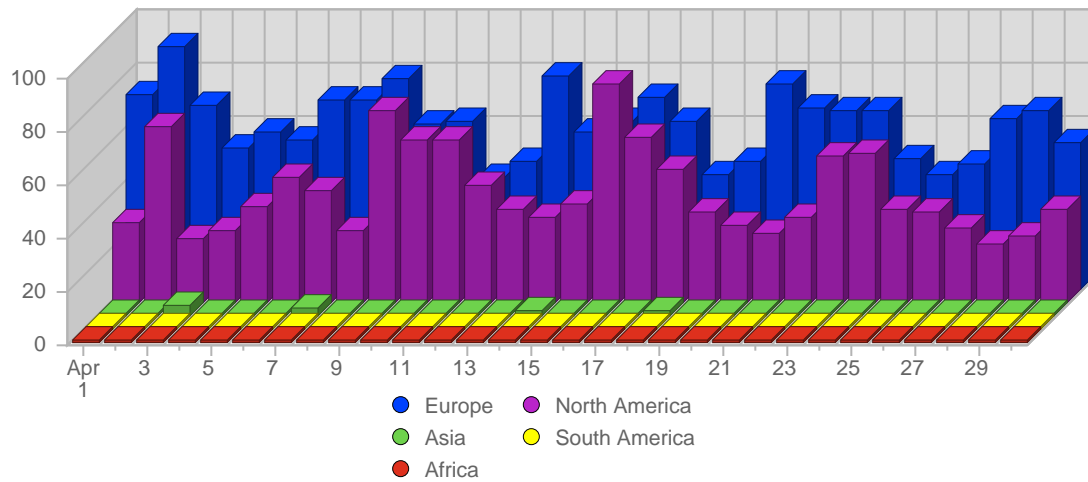

## Search Engines

#	Logo	Search Engine	Total Visits Referred	Average Visits Historically	Change	Percent of Visits
1.		Google	1,497	1,357,46	+96 ▲	97,72%
2.		MSN	15	10,80	+9 ▲	0,98%
3.		Yahoo	13	15,70	0 ▬	0,85%
4.		AOL	3	1,33	+2 ▲	0,20%
5.		AltaVista	2	2,75	-1 ▼	0,13%
6.		Ask Jeeves	2	1.00	0 ▬	0,13%
			1,532	1,384	105	

## Continent Breakdown

#		Continent	Total Visits	Average Visits Historically	Change	Percent of Visits
1.		Europe	1,869	1,525,18	+16 ▲	59,56%
2.		North America	1,246	908,55	+459 ▲	39,71%
3.		Asia	21	21,30	+5 ▲	0,67%
4.		South America	1	0,50	+1 ▲	0,03%
5.		Africa	1	1.00	+1 ▲	0,03%
			3,138	2,455	482	