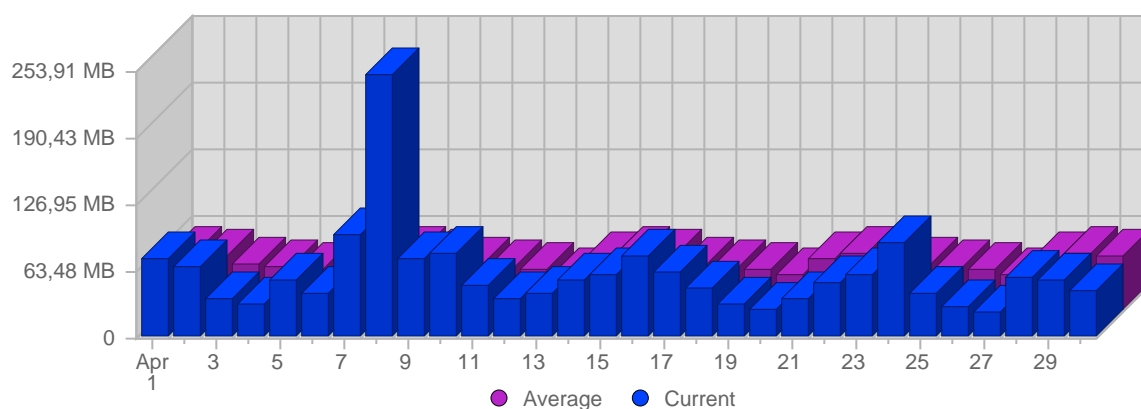

Bandwidth

Date	Total Bandwidth	Average Bandwidth Historically	Change	Percent of Total Bandwidth
Tue Apr 1st, 2008	74,11 MB	53,34 MB	+74,11 MB ▲	4,15%
Wed Apr 2nd, 2008	66,31 MB	51,81 MB	+66,31 MB ▲	3,71%
Thu Apr 3rd, 2008	37,70 MB	44,00 MB	+37,70 MB ▲	2,11%
Fri Apr 4th, 2008	31,81 MB	41,06 MB	+31,81 MB ▲	1,78%
Sat Apr 5th, 2008	54,38 MB	39,83 MB	+54,38 MB ▲	3,05%
Sun Apr 6th, 2008	42,50 MB	34,62 MB	+23,39 MB ▲	2,38%
Mon Apr 7th, 2008	98,69 MB	49,69 MB	+60,69 MB ▲	5,53%
Tue Apr 8th, 2008	249,15 MB	53,34 MB	+175,05 MB ▲	13,96%
Wed Apr 9th, 2008	73,69 MB	51,81 MB	+7,38 MB ▲	4,13%
Thu Apr 10th, 2008	81,00 MB	44,00 MB	+43,30 MB ▲	4,54%
Fri Apr 11th, 2008	48,96 MB	41,06 MB	+17,16 MB ▲	2,74%
Sat Apr 12th, 2008	36,68 MB	39,83 MB	-17,70 MB ▼	2,05%
Sun Apr 13th, 2008	41,98 MB	34,62 MB	-528,70 KB ▼	2,35%
Mon Apr 14th, 2008	55,31 MB	49,69 MB	-43,38 MB ▼	3,10%
Tue Apr 15th, 2008	60,85 MB	53,34 MB	-188,30 MB ▼	3,41%
Wed Apr 16th, 2008	78,16 MB	51,81 MB	+4,47 MB ▲	4,38%
Thu Apr 17th, 2008	61,74 MB	44,00 MB	-19,26 MB ▼	3,46%
Fri Apr 18th, 2008	45,84 MB	41,06 MB	-3,13 MB ▼	2,57%

Continued on Page 8 ...