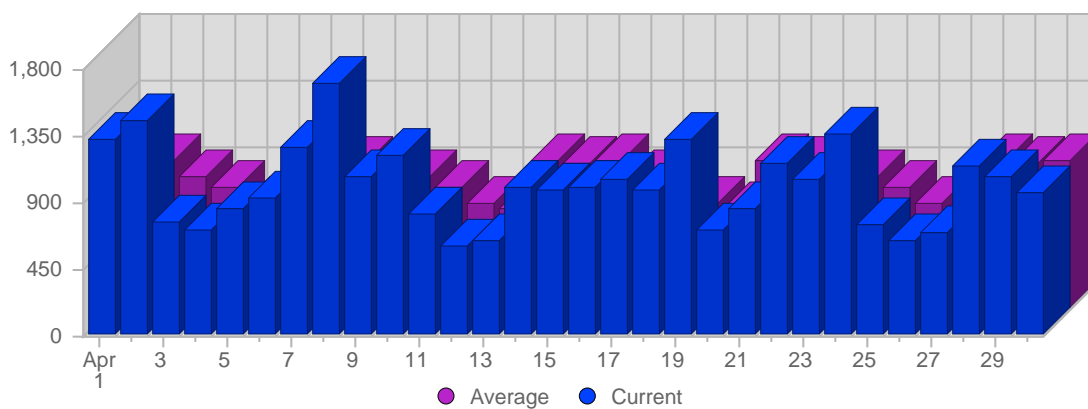

Hits

Date	Total Hits	Average Hits Historically	Change	Percent of Total Hits
Tue Apr 1st, 2008	1,315	975,51	+1,315 ▲	4,38%
Wed Apr 2nd, 2008	1,449	991,64	+1,449 ▲	4,83%
Thu Apr 3rd, 2008	768	895,45	+768 ▲	2,56%
Fri Apr 4th, 2008	709	812,64	+709 ▲	2,36%
Sat Apr 5th, 2008	847	711,21	+847 ▲	2,82%
Sun Apr 6th, 2008	933	677,85	+196 ▲	3,11%
Mon Apr 7th, 2008	1,260	993,79	-239 ▼	4,20%
Tue Apr 8th, 2008	1,702	975,51	+387 ▲	5,67%
Wed Apr 9th, 2008	1,062	991,64	-387 ▼	3,54%
Thu Apr 10th, 2008	1,215	895,45	+447 ▲	4,05%
Fri Apr 11th, 2008	821	812,64	+112 ▲	2,74%
Sat Apr 12th, 2008	597	711,21	-250 ▼	1,99%
Sun Apr 13th, 2008	636	677,85	-297 ▼	2,12%
Mon Apr 14th, 2008	1,002	993,79	-258 ▼	3,34%
Tue Apr 15th, 2008	973	975,51	-729 ▼	3,24%
Wed Apr 16th, 2008	994	991,64	-68 ▼	3,31%
Thu Apr 17th, 2008	1,053	895,45	-162 ▼	3,51%
Fri Apr 18th, 2008	980	812,64	+159 ▲	3,27%

Continued on Page 6 ...