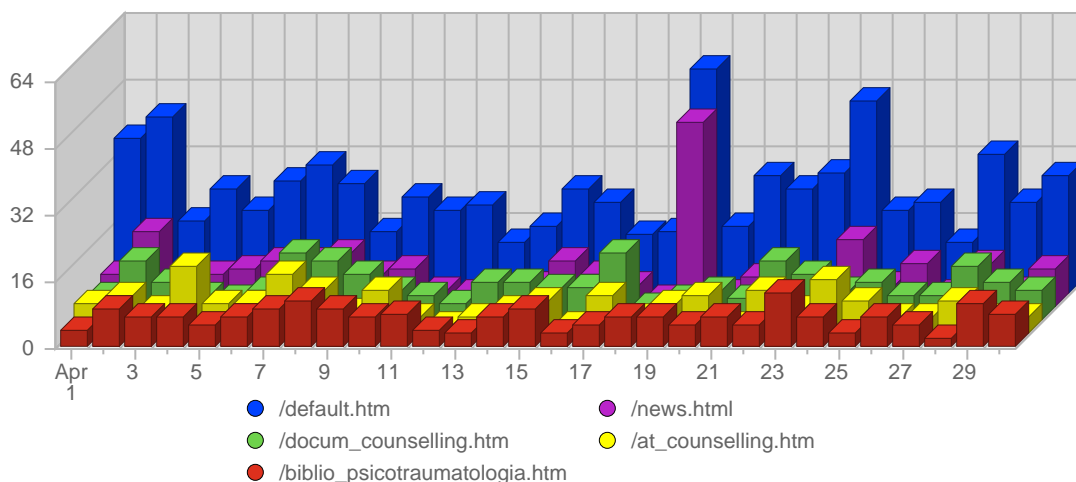

Pages

#	Title & Page	Total Page Views	Average Page Views Historically	Change	Percent of Page Views
1.	/default.htm	743	753,09	-50 ▼	15,33%
2.	/news.html	260	160,00	+227 ▲	5,37%
3.	/docum_counselling.htm	257	202,64	+10 ▲	5,30%
4.	/at_counselling.htm	209	174,36	+3 ▲	4,31%
5.	/biblio_psicotraumatologia.htm	200	153,00	-30 ▼	4,13%
6.	/docum_psicotraumatologia.htm	192	188,46	+2 ▲	3,96%
7.	/biblio_counselling.htm	189	164,82	+1 ▲	3,90%
8.	/formazione.htm	154	121,82	+30 ▲	3,18%
9.	/ps.htm	129	105,64	-5 ▼	2,66%
10.	/formaz_psicotraumatologia.htm	124	113,18	-1 ▼	2,56%
11.	/googleadsense.htm	120	89,13	+29 ▲	2,48%
12.	/formaz_counselling.htm	119	110,46	-23 ▼	2,46%
13.	/psicotraumatologia.htm	116	109,27	-6 ▼	2,39%
14.	/counselling.htm	114	96,09	+1 ▲	2,35%
15.	/chi+sono.htm	112	107,55	+3 ▲	2,31%
16.	/parlano.htm	94	86,50	-1 ▼	1,94%
17.	/convegnovf/foto/index.htm	92	79,00	-20 ▼	1,90%
18.	/esperienze+referenze.htm	89	57,67	+88 ▲	1,84%
19.	/links_counselling.htm	88	80,91	-19 ▼	1,82%
20.	/livestats.htm	84	72,73	-10 ▼	1,73%
21.	/links_psicotraumatologia.htm	83	82,18	-21 ▼	1,71%
22.	/account.htm	78	47,00	+74 ▲	1,61%
23.	/ascolta.htm	74	64,90	-9 ▼	1,53%
24.	/confronto/supervisione.htm	58	59,78	-19 ▼	1,20%
25.	/confronto/counsellor+e+psi.htm	54	58,22	-23 ▼	1,11%
		4,846	5,440	-978