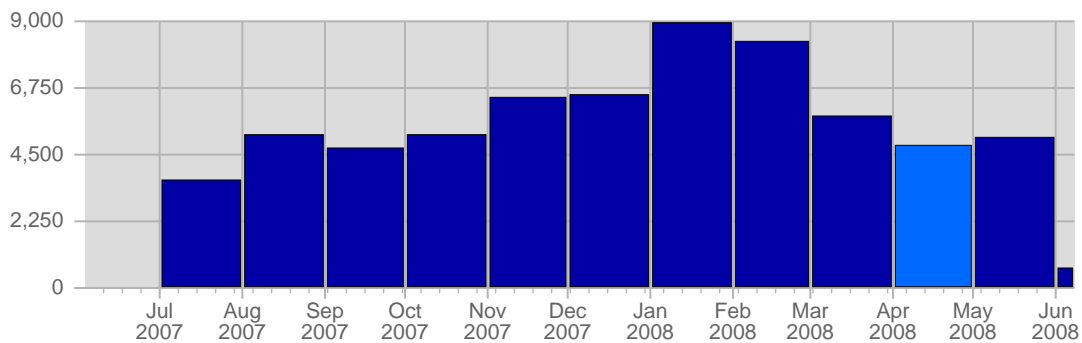

Page Views

Date	Total Page Views	Average Page Views Historically	Change	Percent of Total Page Views
Tue Apr 1st, 2008	139	207,45	+139 ▲	2,87%
Wed Apr 2nd, 2008	250	213,26	+250 ▲	5,16%
Thu Apr 3rd, 2008	84	186,57	+84 ▲	1,73%
Fri Apr 4th, 2008	124	178,02	+124 ▲	2,56%
Sat Apr 5th, 2008	158	188,28	+158 ▲	3,26%
Sun Apr 6th, 2008	252	191,68	+58 ▲	5,20%
Mon Apr 7th, 2008	374	209,43	+72 ▲	7,72%
Tue Apr 8th, 2008	285	207,45	+146 ▲	5,88%
Wed Apr 9th, 2008	162	213,26	-88 ▼	3,34%
Thu Apr 10th, 2008	226	186,57	+142 ▲	4,66%
Fri Apr 11th, 2008	125	178,02	+1 ▲	2,58%
Sat Apr 12th, 2008	72	188,28	-86 ▼	1,49%
Sun Apr 13th, 2008	160	191,68	-92 ▼	3,30%
Mon Apr 14th, 2008	86	209,43	-288 ▼	1,78%
Tue Apr 15th, 2008	206	207,45	-79 ▼	4,25%
Wed Apr 16th, 2008	146	213,26	-16 ▼	3,01%
Thu Apr 17th, 2008	137	186,57	-89 ▼	2,83%
Fri Apr 18th, 2008	65	178,02	-60 ▼	1,34%

Continued on Page 4 ...