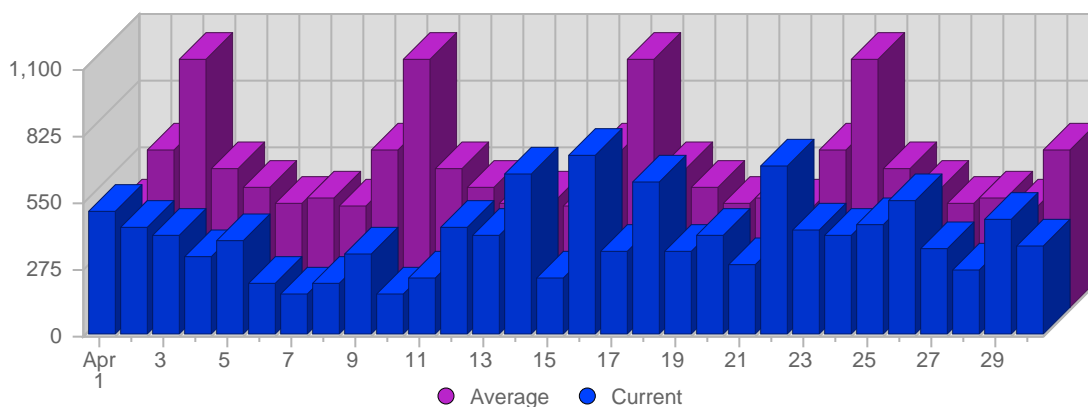

Page Views

Date	Total Page Views	Average Page Views Historically	Change	Percent of Total Page Views
Sun Apr 1st, 2007	221	113,38	+221 ▲	4,39%
Mon Apr 2nd, 2007	135	138,29	+135 ▲	2,68%
Tue Apr 3rd, 2007	126	606,21	+126 ▲	2,50%
Wed Apr 4th, 2007	124	207,53	+124 ▲	2,46%
Thu Apr 5th, 2007	161	103,66	+161 ▲	3,20%
Fri Apr 6th, 2007	63	98,22	+63 ▲	1,25%
Sat Apr 7th, 2007	36	95,67	+36 ▲	0,71%
Sun Apr 8th, 2007	91	113,38	-130 ▼	1,81%
Mon Apr 9th, 2007	63	138,29	-72 ▼	1,25%
Tue Apr 10th, 2007	54	606,21	-72 ▼	1,07%
Wed Apr 11th, 2007	127	207,53	+3 ▲	2,52%
Thu Apr 12th, 2007	189	103,66	+28 ▲	3,75%
Fri Apr 13th, 2007	142	98,22	+79 ▲	2,82%
Sat Apr 14th, 2007	265	95,67	+229 ▲	5,26%
Sun Apr 15th, 2007	151	113,38	+60 ▲	2,00%
Mon Apr 16th, 2007	469	138,29	+406 ▲	9,31%
Tue Apr 17th, 2007	82	606,21	+28 ▲	1,63%
Wed Apr 18th, 2007	305	207,53	+178 ▲	6,05%

Hits

Date	Total Hits	Average Hits Historically	Change	Percent of Total Hits
Sun Apr 1st, 2007	508	419,10	+508 ▲	4,24%
Mon Apr 2nd, 2007	445	659,19	+445 ▲	3,71%
Tue Apr 3rd, 2007	409	1,024,22	+409 ▲	3,41%
Wed Apr 4th, 2007	321	581,51	+321 ▲	2,68%
Thu Apr 5th, 2007	389	500,88	+389 ▲	3,25%
Fri Apr 6th, 2007	218	430,32	+218 ▲	1,82%
Sat Apr 7th, 2007	174	457,12	+174 ▲	1,45%
Sun Apr 8th, 2007	217	419,10	-291 ▼	1,81%
Mon Apr 9th, 2007	338	659,19	-107 ▼	2,82%
Tue Apr 10th, 2007	174	1,024,22	-235 ▼	1,45%
Wed Apr 11th, 2007	237	581,51	-84 ▼	1,98%
Thu Apr 12th, 2007	442	500,88	+53 ▲	3,69%
Fri Apr 13th, 2007	410	430,32	+192 ▲	3,42%
Sat Apr 14th, 2007	662	457,12	+488 ▲	5,53%
Sun Apr 15th, 2007	238	419,10	+21 ▲	1,99%
Mon Apr 16th, 2007	739	659,19	+401 ▲	6,17%
Tue Apr 17th, 2007	343	1,024,22	+169 ▲	2,86%
Wed Apr 18th, 2007	636	581,51	+399 ▲	5,31%