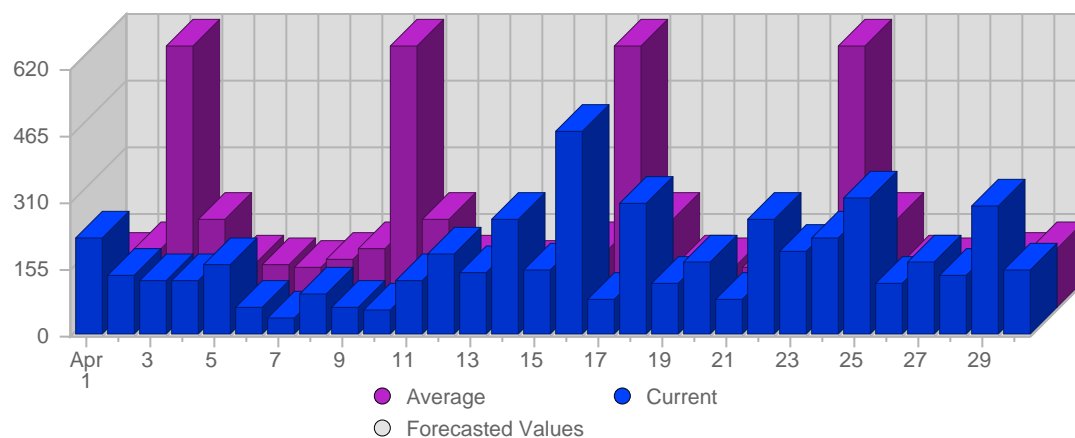

Page Views

Date	Total Page Views	Average Page Views Historically	Change	Percent of Total Page Views
Sun Apr 1st, 2007	221	113,38	+221 ▲	4,39%
Mon Apr 2nd, 2007	135	138,29	+135 ▲	2,68%
Tue Apr 3rd, 2007	126	606,21	+126 ▲	2,50%
Wed Apr 4th, 2007	124	207,53	+124 ▲	2,46%
Thu Apr 5th, 2007	161	103,66	+161 ▲	3,20%
Fri Apr 6th, 2007	63	98,22	+63 ▲	1,25%
Sat Apr 7th, 2007	36	95,67	+36 ▲	0,71%
Sun Apr 8th, 2007	91	113,38	-130 ▼	1,81%
Mon Apr 9th, 2007	63	138,29	-72 ▼	1,25%
Tue Apr 10th, 2007	54	606,21	-72 ▼	1,07%
Wed Apr 11th, 2007	127	207,53	+3 ▲	2,52%
Thu Apr 12th, 2007	189	103,66	+28 ▲	3,75%
Fri Apr 13th, 2007	142	98,22	+79 ▲	2,82%
Sat Apr 14th, 2007	265	95,67	+229 ▲	5,26%
Sun Apr 15th, 2007	151	113,38	+60 ▲	2,00%
Mon Apr 16th, 2007	469	138,29	+406 ▲	9,31%
Tue Apr 17th, 2007	82	606,21	+28 ▲	1,63%
Wed Apr 18th, 2007	305	207,53	+178 ▲	6,05%

Continued on Page 4 ...