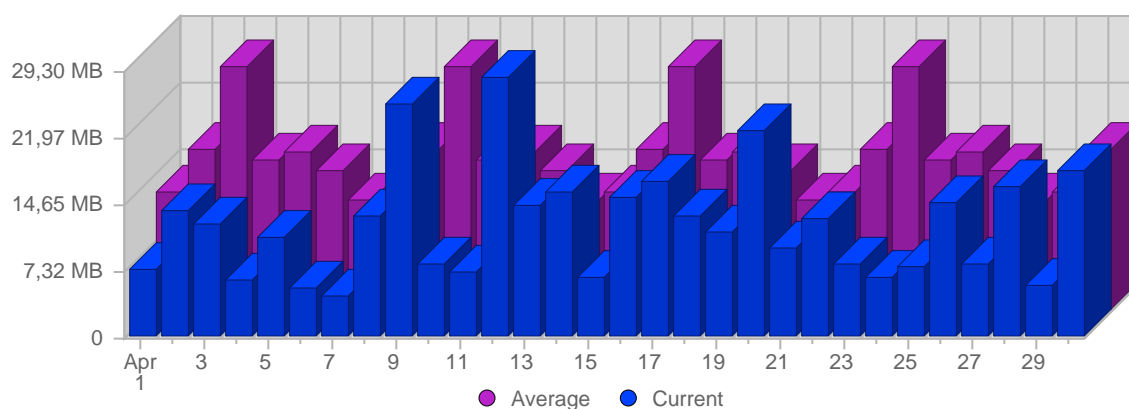

Hits

Date	Total Hits	Average Hits Historically	Change	Percent of Total Hits
Sun Apr 1st, 2007	508	419,10	+508 ▲	4,24%
Mon Apr 2nd, 2007	445	659,19	+445 ▲	3,71%
Tue Apr 3rd, 2007	409	1,024,22	+409 ▲	3,41%
Wed Apr 4th, 2007	321	581,51	+321 ▲	2,68%
Thu Apr 5th, 2007	389	500,88	+389 ▲	3,25%
Fri Apr 6th, 2007	218	430,32	+218 ▲	1,82%
Sat Apr 7th, 2007	174	457,12	+174 ▲	1,45%
Sun Apr 8th, 2007	217	419,10	-291 ▼	1,81%
Mon Apr 9th, 2007	338	659,19	-107 ▼	2,82%
Tue Apr 10th, 2007	174	1,024,22	-235 ▼	1,45%
Wed Apr 11th, 2007	237	581,51	-84 ▼	1,98%
Thu Apr 12th, 2007	442	500,88	+53 ▲	3,69%
Fri Apr 13th, 2007	410	430,32	+192 ▲	3,42%
Sat Apr 14th, 2007	662	457,12	+488 ▲	5,53%
Sun Apr 15th, 2007	238	419,10	+21 ▲	1,99%
Mon Apr 16th, 2007	739	659,19	+401 ▲	6,17%
Tue Apr 17th, 2007	343	1,024,22	+169 ▲	2,86%
Wed Apr 18th, 2007	636	581,51	+399 ▲	5,31%

Bandwidth

Date	Total Bandwidth	Average Bandwidth Historically	Change	Percent of Total Bandwidth
Sun Apr 1st, 2007	7,47 MB	13,15 MB	+7,47 MB ▲	2,02%
Mon Apr 2nd, 2007	14,00 MB	17,81 MB	+14,00 MB ▲	3,78%
Tue Apr 3rd, 2007	12,39 MB	26,92 MB	+12,39 MB ▲	3,35%
Wed Apr 4th, 2007	6,24 MB	16,57 MB	+6,24 MB ▲	1,68%
Thu Apr 5th, 2007	11,12 MB	17,38 MB	+11,12 MB ▲	3,00%
Fri Apr 6th, 2007	5,40 MB	15,47 MB	+5,40 MB ▲	1,46%
Sat Apr 7th, 2007	4,44 MB	12,17 MB	+4,44 MB ▲	1,20%
Sun Apr 8th, 2007	13,38 MB	13,15 MB	+5,91 MB ▲	3,61%
Mon Apr 9th, 2007	25,68 MB	17,81 MB	+11,67 MB ▲	6,93%
Tue Apr 10th, 2007	8,15 MB	26,92 MB	-4,24 MB ▼	2,20%
Wed Apr 11th, 2007	7,07 MB	16,57 MB	+851,10 KB ▲	1,91%
Thu Apr 12th, 2007	28,53 MB	17,38 MB	+17,41 MB ▲	7,70%
Fri Apr 13th, 2007	14,48 MB	15,47 MB	+9,08 MB ▲	3,91%
Sat Apr 14th, 2007	16,04 MB	12,17 MB	+11,59 MB ▲	4,33%
Sun Apr 15th, 2007	6,59 MB	13,15 MB	-6,79 MB ▼	1,78%
Mon Apr 16th, 2007	15,43 MB	17,81 MB	-10,25 MB ▼	4,16%
Tue Apr 17th, 2007	17,25 MB	26,92 MB	+9,09 MB ▲	4,65%
Wed Apr 18th, 2007	13,40 MB	16,57 MB	+6,33 MB ▲	3,62%