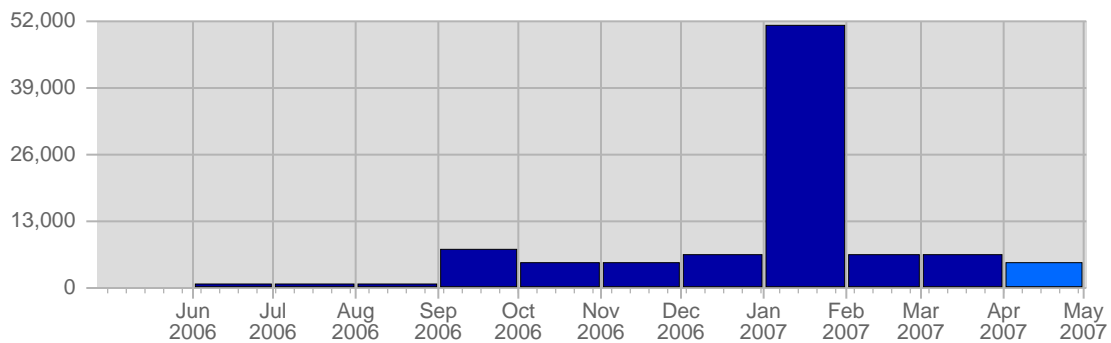

Page Views

Date	Total Page Views	Average Page Views Historically	Change	Percent of Total Page Views
Sun Apr 1st, 2007	221	113,38	+221 ▲	4,39%
Mon Apr 2nd, 2007	135	138,29	+135 ▲	2,68%
Tue Apr 3rd, 2007	126	606,21	+126 ▲	2,50%
Wed Apr 4th, 2007	124	207,53	+124 ▲	2,46%
Thu Apr 5th, 2007	161	103,66	+161 ▲	3,20%
Fri Apr 6th, 2007	63	98,22	+63 ▲	1,25%
Sat Apr 7th, 2007	36	95,67	+36 ▲	0,71%
Sun Apr 8th, 2007	91	113,38	-130 ▼	1,81%
Mon Apr 9th, 2007	63	138,29	-72 ▼	1,25%
Tue Apr 10th, 2007	54	606,21	-72 ▼	1,07%
Wed Apr 11th, 2007	127	207,53	+3 ▲	2,52%
Thu Apr 12th, 2007	189	103,66	+28 ▲	3,75%
Fri Apr 13th, 2007	142	98,22	+79 ▲	2,82%
Sat Apr 14th, 2007	265	95,67	+229 ▲	5,26%
Sun Apr 15th, 2007	151	113,38	+60 ▲	2,00%
Mon Apr 16th, 2007	469	138,29	+406 ▲	9,31%
Tue Apr 17th, 2007	82	606,21	+28 ▲	1,63%
Wed Apr 18th, 2007	305	207,53	+178 ▲	6,05%

Continued on Page 4 ...