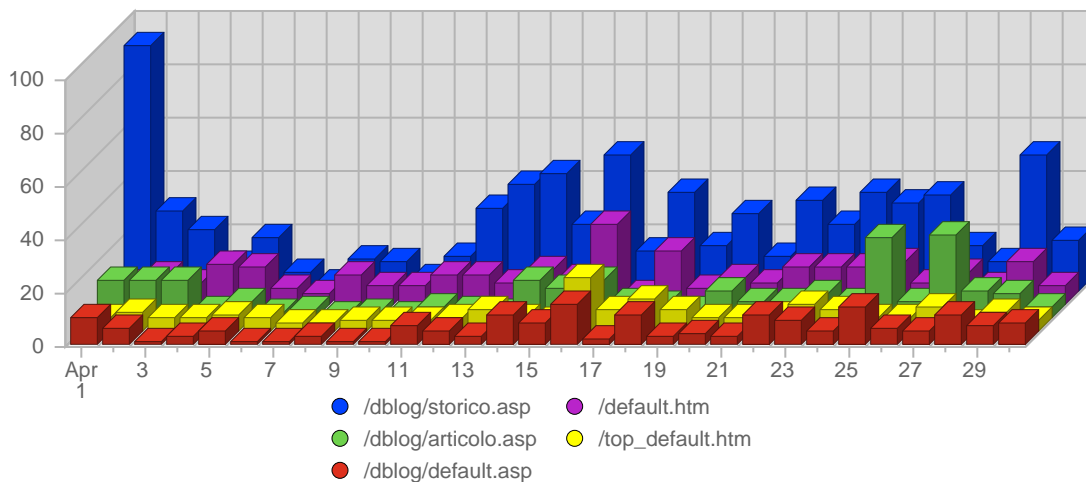

Pages

#	Title & Page	Total Page Views	Average Page Views Historically	Change	Percent of Page Views
1.	/dblog/storico.asp	791	1,399,88	-343 ▼	15,71%
2.	/default.htm	330	263,82	-83 ▼	6,56%
3.	/dblog/articolo.asp	249	1,049,88	-153 ▼	4,95%
4.	/top_default.htm	188	160,50	-66 ▼	3,74%
5.	/dblog/default.asp	177	1,584,63	-80 ▼	3,52%
6.	/center_default.htm	170	158,75	-66 ▼	3,38%
7.	/dblog/autori.asp	161	878,00	-139 ▼	3,20%
8.	/dblog/stampa.asp	143	123,13	+6 ▲	2,84%
9.	/dblog/foto.asp	112	907,00	-280 ▼	2,23%
10.	/ticker1.swf	110	140,14	-73 ▼	2,19%
11.	/counselling.htm	105	83,00	-37 ▼	2,09%
12.	/center_psicotraumatologia.htm	104	80,75	0 ▬	2,07%
13.	/top_counselling.htm	102	88,50	-36 ▼	2,03%
14.	/center_counselling.htm	102	83,00	-8 ▼	2,03%
15.	/docum_psico.htm	89	64,41	-42 ▼	1,77%
16.	/psicotraumatologia.htm	89	76,82	-15 ▼	1,77%
17.	/biblio_counselling.htm	88	36,88	-5 ▼	1,75%
18.	/top_psicotraumatologia.htm	87	73,25	-11 ▼	1,73%
19.	/docum_counselling.htm	82	58,53	-102 ▼	1,63%
20.	/dblog/pubblicazioni.asp	80	919,14	-81 ▼	1,59%
21.	/formazione.htm	77	63,94	+6 ▲	1,53%
22.	/chisono.htm	75	70,59	+4 ▲	1,49%
23.	/formaz_counselling.htm	60	26,35	-4 ▼	1,19%
24.	/audio.htm	57	24,82	+29 ▲	1,13%
25.	/convegnovf.htm	56	58,63	+16 ▲	1,11%
		5,034	5,346	-1,580