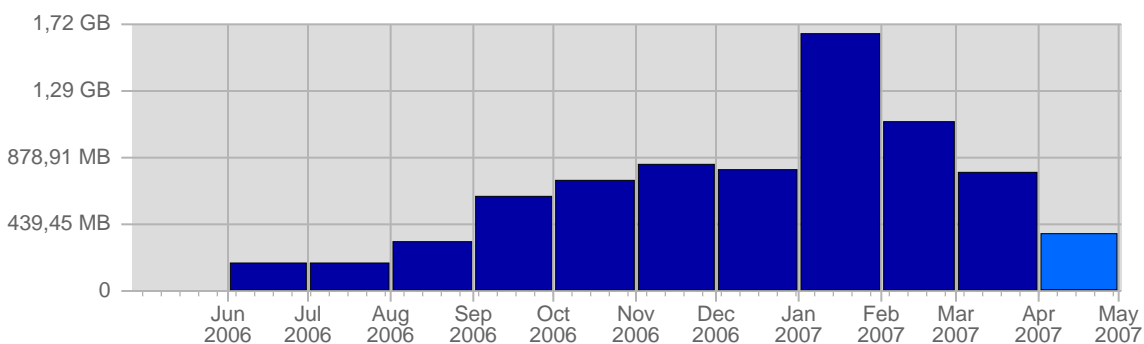

Bandwidth

Date	Total Bandwidth	Average Bandwidth Historically	Change	Percent of Total Bandwidth
Sun Apr 1st, 2007	7,47 MB	13,15 MB	+7,47 MB ▲	2,02%
Mon Apr 2nd, 2007	14,00 MB	17,81 MB	+14,00 MB ▲	3,78%
Tue Apr 3rd, 2007	12,39 MB	26,92 MB	+12,39 MB ▲	3,35%
Wed Apr 4th, 2007	6,24 MB	16,57 MB	+6,24 MB ▲	1,68%
Thu Apr 5th, 2007	11,12 MB	17,38 MB	+11,12 MB ▲	3,00%
Fri Apr 6th, 2007	5,40 MB	15,47 MB	+5,40 MB ▲	1,46%
Sat Apr 7th, 2007	4,44 MB	12,17 MB	+4,44 MB ▲	1,20%
Sun Apr 8th, 2007	13,38 MB	13,15 MB	+5,91 MB ▲	3,61%
Mon Apr 9th, 2007	25,68 MB	17,81 MB	+11,67 MB ▲	6,93%
Tue Apr 10th, 2007	8,15 MB	26,92 MB	-4,24 MB ▼	2,20%
Wed Apr 11th, 2007	7,07 MB	16,57 MB	+851,10 KB ▲	1,91%
Thu Apr 12th, 2007	28,53 MB	17,38 MB	+17,41 MB ▲	7,70%
Fri Apr 13th, 2007	14,48 MB	15,47 MB	+9,08 MB ▲	3,91%
Sat Apr 14th, 2007	16,04 MB	12,17 MB	+11,59 MB ▲	4,33%
Sun Apr 15th, 2007	6,59 MB	13,15 MB	-6,79 MB ▼	1,78%
Mon Apr 16th, 2007	15,43 MB	17,81 MB	-10,25 MB ▼	4,16%
Tue Apr 17th, 2007	17,25 MB	26,92 MB	+9,09 MB ▲	4,65%
Wed Apr 18th, 2007	13,40 MB	16,57 MB	+6,33 MB ▲	3,62%

Continued on Page 8 ...