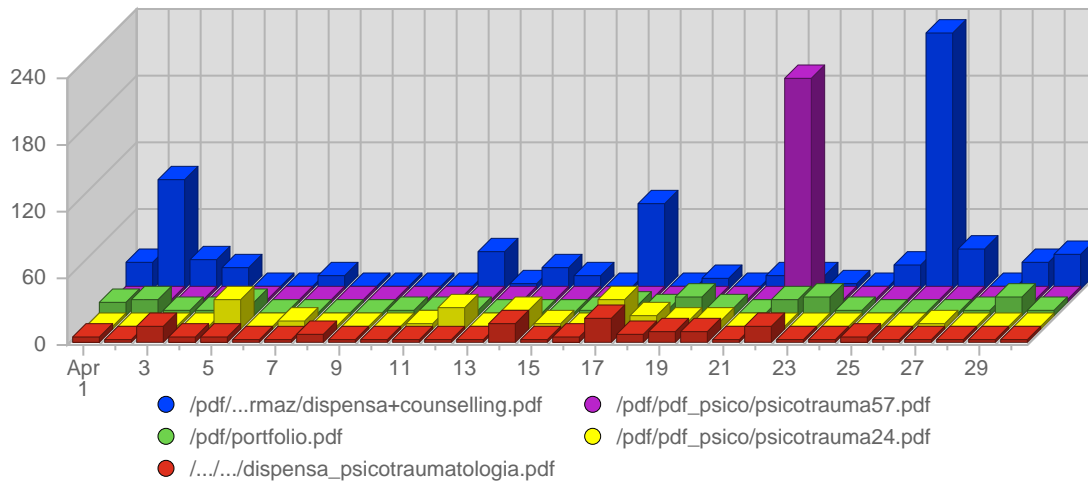

Media & Downloads

#	File	Total Downloads	Average Downloads Historically	Change	Percent of Downloads
1.	/pdf/pdf_formaz/dispensa+counselling.pdf	712	323,94	-185 ▼	20,84%
2.	/pdf/pdf_psico/psicotrauma57.pdf	205	88,20	+65 ▲	5,00%
3.	/pdf/portfolio.pdf	192	106,19	-1 ▼	5,62%
4.	/pdf/pdf_psico/psicotrauma24.pdf	152	81,06	+107 ▲	4,45%
5.	/pdf/...maz/dispensa_psicotraumatologia.pdf	144	54,19	-43 ▼	4,21%
6.	/pdf/pdf_formaz/pragmatica.pdf	123	208,33	-157 ▼	3,60%
7.	/pdf/pdf_psico/psicotrauma89.pdf	67	34,33	-9 ▼	1,96%
8.	/pdf/pdf_psico/psicotrauma58.pdf	66	100,57	+18 ▲	1,93%
9.	/pdf/pdf_formaz/psicotrauma_correggio.pdf	66	61,08	-85 ▼	1,93%
10.	/pdf/pdf_psico/psicotrauma86.pdf	65	26,82	+7 ▲	1,90%
11.	/pdf/pdf_psico/psicotrauma48.pdf	63	32,47	+26 ▲	1,84%
12.	/pdf/pdf_formaz/psicotrauma_cri_2004.pdf	62	26,25	-79 ▼	1,81%
13.	/convegno/vf+debor+infantino.ppt	41	20,75	+17 ▲	1,20%
14.	/pdf/pdf_couns/counselling39.pdf	38	191,00	-141 ▼	1,11%
15.	/pdf/pdf_formaz/esperienze_cri_2005.pdf	38	64,38	-155 ▼	1,11%
16.	/pdf/pdf_formaz/counselling_cri_2005.pdf	37	26,06	0 ▬	1,08%
17.	/pdf/pdf_formaz/psicotrauma_deu_2005.pdf	33	28,50	-2 ▼	0,97%
18.	/pdf/pdf_couns/counselling25.pdf	32	14,36	-3 ▼	0,94%
19.	/pdf/pdf_couns/counselling37.pdf	29	20,93	-7 ▼	0,85%
20.	/pdf/pdf_couns/counselling17.pdf	29	20,00	-25 ▼	0,85%
21.	/pdf/pdf_psico/psicotrauma73.pdf	29	26,00	-9 ▼	0,85%
22.	/pdf/pdf_psico/psicotrauma80.pdf	28	23,60	-27 ▼	0,82%
23.	/pdf/pdf_formaz/psicotrauma_deu_2006.pdf	27	49,20	-29 ▼	0,79%
24.	/pdf/curriculum.pdf	27	46,82	-64 ▼	0,79%
25.	/pdf/pdf_couns/counselling12.pdf	23	20,82	-10 ▼	0,67%
		3,417	3,416	-4,167