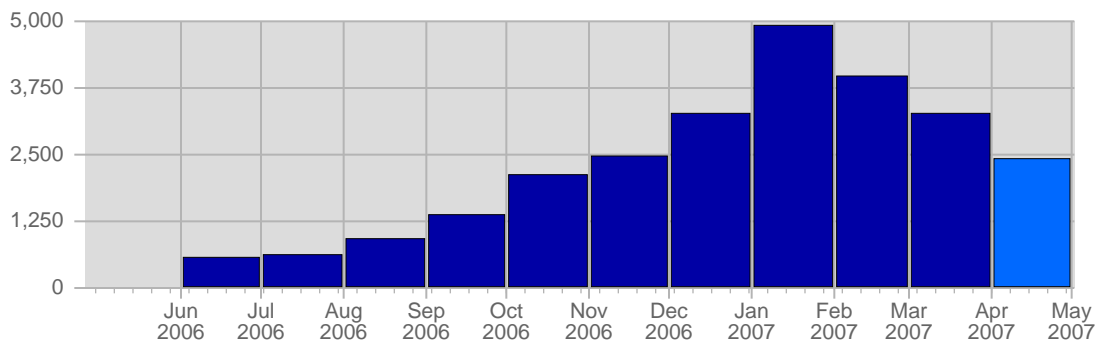

Report Description

Domain: counselling-care.it
 Report Description: Executive Summary Report for the month of April 2007
 Report Range: Month of April 2007
 Report Scope: Historical Data

Visits

Date	Total Visits	Average Visits Historically	Change	Percent of Total Visits
Sun Apr 1st, 2007	73	51,51	+73 ▲	3,01%
Mon Apr 2nd, 2007	86	59,40	+86 ▲	3,54%
Tue Apr 3rd, 2007	89	58,66	+89 ▲	3,66%
Wed Apr 4th, 2007	91	55,93	+91 ▲	3,75%
Thu Apr 5th, 2007	85	56,67	+85 ▲	3,50%
Fri Apr 6th, 2007	55	55,14	+55 ▲	2,26%
Sat Apr 7th, 2007	36	50,60	+36 ▲	1,48%
Sun Apr 8th, 2007	45	51,51	-28 ▼	1,85%
Mon Apr 9th, 2007	59	59,40	-27 ▼	2,43%

Continued on Page 2 ...

... continued from Page 1

Tue Apr 10th, 2007	53	58,66	-36 ▼	2,18%
Wed Apr 11th, 2007	82	55,93	-9 ▼	3,38%
Thu Apr 12th, 2007	84	56,67	-1 ▼	3,46%
Fri Apr 13th, 2007	88	55,14	+33 ▲	3,62%
Sat Apr 14th, 2007	90	50,60	+54 ▲	3,71%
Sun Apr 15th, 2007	70	51,51	+25 ▲	2,88%
Mon Apr 16th, 2007	124	59,40	+65 ▲	5,11%
Tue Apr 17th, 2007	91	58,66	+38 ▲	3,75%
Wed Apr 18th, 2007	96	55,93	+14 ▲	3,95%
Thu Apr 19th, 2007	100	56,67	+16 ▲	4,12%
Fri Apr 20th, 2007	89	55,14	+1 ▲	3,66%
Sat Apr 21st, 2007	75	50,60	-15 ▼	3,09%
Sun Apr 22nd, 2007	105	51,51	+35 ▲	4,32%
Mon Apr 23rd, 2007	79	59,40	-45 ▼	3,25%
Tue Apr 24th, 2007	75	58,66	-16 ▼	3,09%
Wed Apr 25th, 2007	68	55,93	-28 ▼	2,80%
Thu Apr 26th, 2007	116	56,67	+16 ▲	4,78%
Fri Apr 27th, 2007	86	55,14	-3 ▼	3,54%
Sat Apr 28th, 2007	73	50,60	-2 ▼	3,01%
Sun Apr 29th, 2007	93	51,51	-12 ▼	3,83%
Mon Apr 30th, 2007	73	59,40	-6 ▼	3,01%
	2,429	1,778	-844	