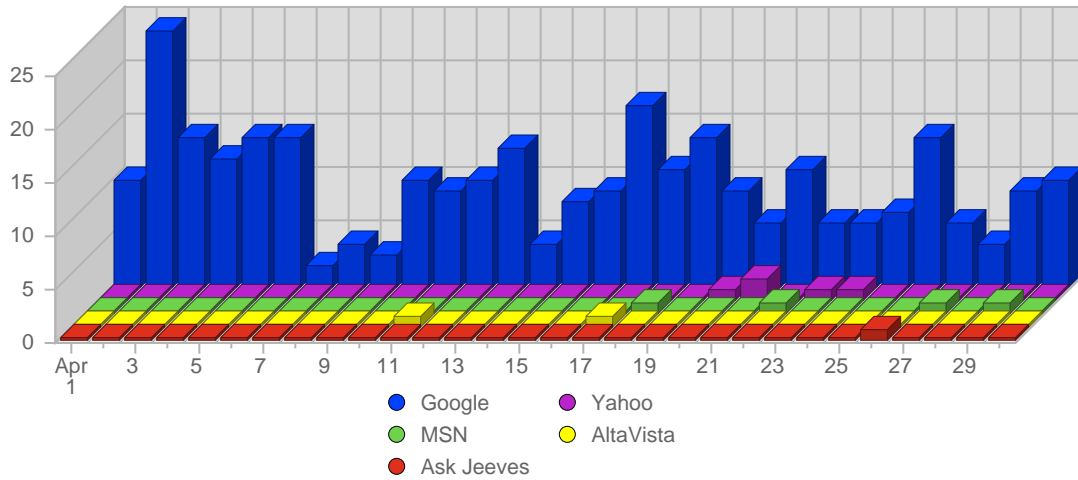

Browser Types

#	Icon	Browser Type	Total Visits	Average Visits Historically	Change	Percent of Visits
1.		Unknown	1,768	935,29	-182 ▼	72,79%
2.		MSIE 6.x	411	519,35	-411 ▼	16,92%
3.		Netscape 4.x	139	153,22	-114 ▼	5,72%
4.		Netscape 7.x	64	41,00	-43 ▼	2,64%
5.		Firefox 1.x	18	41,44	-35 ▼	0,74%
6.		MSIE 5.0x	15	18,81	-7 ▼	0,62%
7.		Opera 3.x	4	3,31	+2 ▲	0,17%
8.		MSIE 5.5	3	7,07	-3 ▼	0,12%
9.		Netscape 2.x	3	11,86	-46 ▼	0,12%
10.		Avant	2	2,29	0 ▬	0,08%
11.		Safari 1.x	1	2,00	+1 ▲	0,04%
12.		AOL 9.x	1	0,50	0 ▬	0,04%
			2,429	1,645	-844	

Browser Operating Systems

#	Icon	Operating System	Total Visits	Average Visits Historically	Change	Percent of Visits
1.		Unknown	1,769	934,94	-221 ▼	72,83%
2.		Windows XP	501	552,53	-557 ▼	20,63%
3.		Windows 2000	87	88,65	-46 ▼	3,58%
4.		Windows NT	18	9,25	+4 ▲	0,74%
5.		Windows 98	14	22,13	-12 ▼	0,58%
6.		Windows ME	12	10,00	-3 ▼	0,49%
7.		Macintosh OS X	9	8,00	+4 ▲	0,37%
8.		Linux	8	11,81	-9 ▼	0,33%
9.		Macintosh	4	6,00	-4 ▼	0,17%
10.		Windows 95	4	35,00	+4 ▲	0,17%
11.		Windows 2003	2	4,55	-2 ▼	0,08%
12.		Macintosh PPC	1	3,14	-2 ▼	0,04%
			2,429	1,658	-844	

Search Engines

#	Logo	Search Engine	Total Visits Referred	Average Visits Historically	Change	Percent of Visits
1.		Google	290	360,24	-454 ▼	96,03%
2.		Yahoo	5	6,13	+4 ▲	1,66%
3.		MSN	4	10,13	-4 ▼	1,33%
4.		AltaVista	2	2.00	+1 ▲	0,66%
5.		Ask Jeeves	1	-	+1 ▲	0,33%
			302	376	-452	