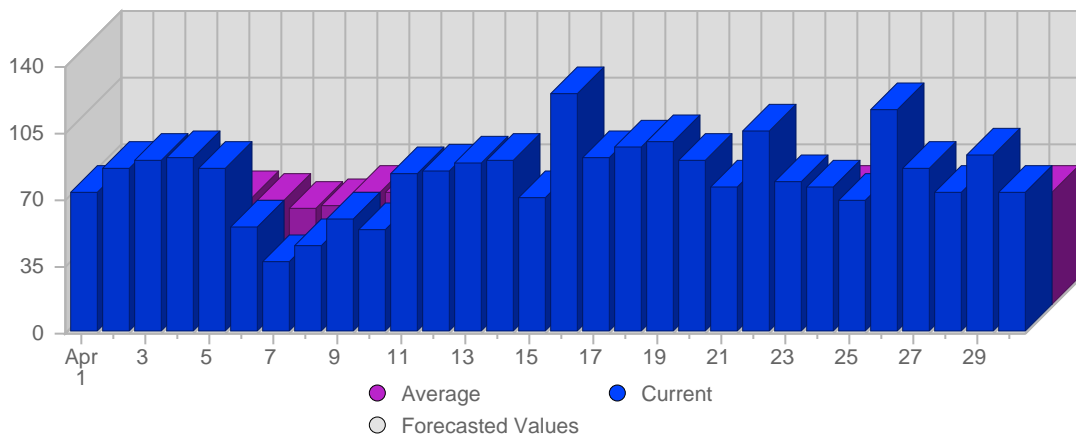

Report Description

Domain: counselling-care.it
 Report Description: Executive Summary Report for the month of April 2007
 Report Range: Month of April 2007
 Report Scope: Historical Data

Visits

Date	Total Visits	Average Visits Historically	Change	Percent of Total Visits
Sun Apr 1st, 2007	73	51,51	+73 ▲	3,01%
Mon Apr 2nd, 2007	86	59,40	+86 ▲	3,54%
Tue Apr 3rd, 2007	89	58,66	+89 ▲	3,66%
Wed Apr 4th, 2007	91	55,93	+91 ▲	3,75%
Thu Apr 5th, 2007	85	56,67	+85 ▲	3,50%
Fri Apr 6th, 2007	55	55,14	+55 ▲	2,26%
Sat Apr 7th, 2007	36	50,60	+36 ▲	1,48%
Sun Apr 8th, 2007	45	51,51	-28 ▼	1,85%
Mon Apr 9th, 2007	59	59,40	-27 ▼	2,43%

Continued on Page 2 ...

... continued from Page 1

Tue Apr 10th, 2007	53	58,66	-36 ▼	2,18%
Wed Apr 11th, 2007	82	55,93	-9 ▼	3,38%
Thu Apr 12th, 2007	84	56,67	-1 ▼	3,46%
Fri Apr 13th, 2007	88	55,14	+33 ▲	3,62%
Sat Apr 14th, 2007	90	50,60	+54 ▲	3,71%
Sun Apr 15th, 2007	70	51,51	+25 ▲	2,88%
Mon Apr 16th, 2007	124	59,40	+65 ▲	5,11%
Tue Apr 17th, 2007	91	58,66	+38 ▲	3,75%
Wed Apr 18th, 2007	96	55,93	+14 ▲	3,95%
Thu Apr 19th, 2007	100	56,67	+16 ▲	4,12%
Fri Apr 20th, 2007	89	55,14	+1 ▲	3,66%
Sat Apr 21st, 2007	75	50,60	-15 ▼	3,09%
Sun Apr 22nd, 2007	105	51,51	+35 ▲	4,32%
Mon Apr 23rd, 2007	79	59,40	-45 ▼	3,25%
Tue Apr 24th, 2007	75	58,66	-16 ▼	3,09%
Wed Apr 25th, 2007	68	55,93	-28 ▼	2,80%
Thu Apr 26th, 2007	116	56,67	+16 ▲	4,78%
Fri Apr 27th, 2007	86	55,14	-3 ▼	3,54%
Sat Apr 28th, 2007	73	50,60	-2 ▼	3,01%
Sun Apr 29th, 2007	93	51,51	-12 ▼	3,83%
Mon Apr 30th, 2007	73	59,40	-6 ▼	3,01%
	2,429	1,778	-844	