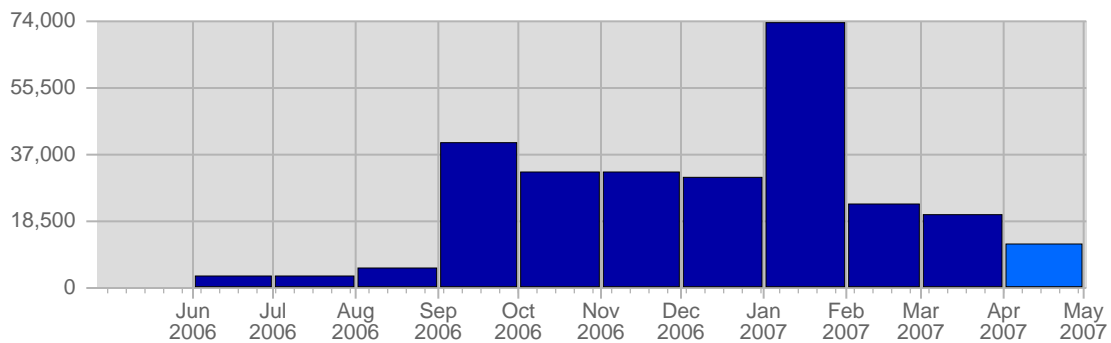

Hits

Date	Total Hits	Average Hits Historically	Change	Percent of Total Hits
Sun Apr 1st, 2007	508	419,10	+508 ▲	4,24%
Mon Apr 2nd, 2007	445	659,19	+445 ▲	3,71%
Tue Apr 3rd, 2007	409	1,024,22	+409 ▲	3,41%
Wed Apr 4th, 2007	321	581,51	+321 ▲	2,68%
Thu Apr 5th, 2007	389	500,88	+389 ▲	3,25%
Fri Apr 6th, 2007	218	430,32	+218 ▲	1,82%
Sat Apr 7th, 2007	174	457,12	+174 ▲	1,45%
Sun Apr 8th, 2007	217	419,10	-291 ▼	1,81%
Mon Apr 9th, 2007	338	659,19	-107 ▼	2,82%
Tue Apr 10th, 2007	174	1,024,22	-235 ▼	1,45%
Wed Apr 11th, 2007	237	581,51	-84 ▼	1,98%
Thu Apr 12th, 2007	442	500,88	+53 ▲	3,69%
Fri Apr 13th, 2007	410	430,32	+192 ▲	3,42%
Sat Apr 14th, 2007	662	457,12	+488 ▲	5,53%
Sun Apr 15th, 2007	238	419,10	+21 ▲	1,99%
Mon Apr 16th, 2007	739	659,19	+401 ▲	6,17%
Tue Apr 17th, 2007	343	1,024,22	+169 ▲	2,86%
Wed Apr 18th, 2007	636	581,51	+399 ▲	5,31%

Continued on Page 6 ...