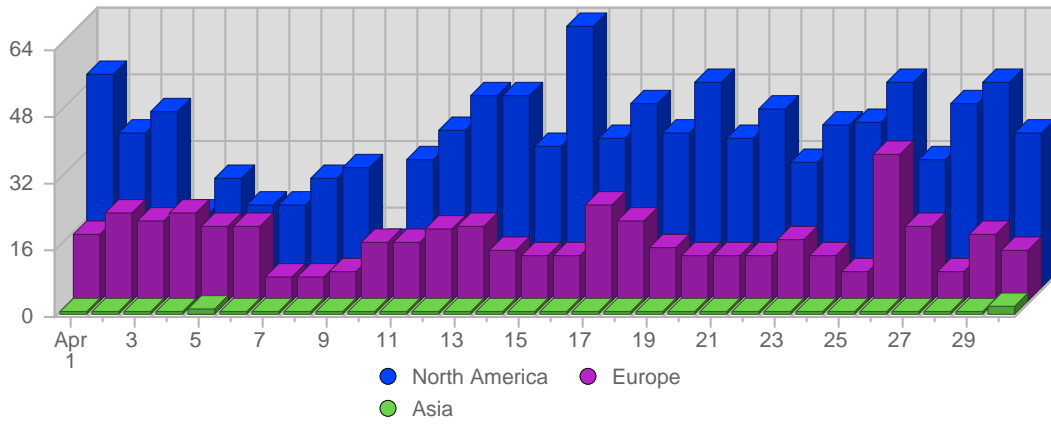

Search Engines

#	Logo	Search Engine	Total Visits Referred	Average Visits Historically	Change	Percent of Visits
1.		Google	290	360,24	-454 ▼	96,03%
2.		Yahoo	5	6,13	+4 ▲	1,66%
3.		MSN	4	10,13	-4 ▼	1,33%
4.		AltaVista	2	2.00	+1 ▲	0,66%
5.		Ask Jeeves	1	-	+1 ▲	0,33%
			302	376	-452	

Continent Breakdown

#		Continent	Total Visits	Average Visits Historically	Change	Percent of Visits
1.		North America	1,102	600,85	-113 ▼	71,42%
2.		Europe	438	651,62	-421 ▼	28,39%
3.		Asia	3	7,67	-3 ▼	0,19%
			1,543	1,258	-537	