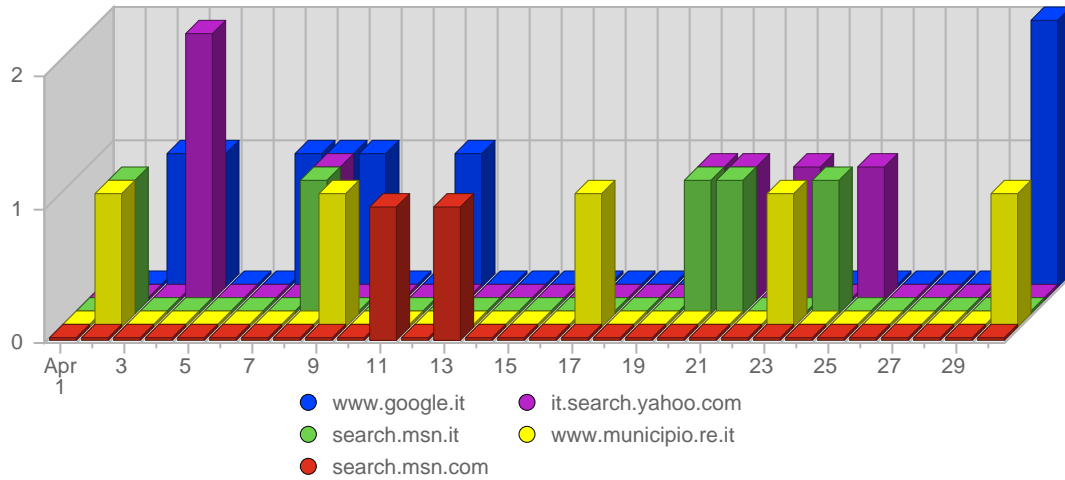

Referring Domains

#	Site Domain	Total Visits Referred	Average Visits Historically	Change	Percent of Visits
1.	www.google.it	8	13.00	-11 ▼	20,51%
2.	it.search.yahoo.com	7	3,80	+2 ▲	17,95%
3.	search.msn.it	5	10,60	-11 ▼	12,82%
4.	www.municipio.re.it	5	3.00	+2 ▲	12,82%
5.	search.msn.com	2	1,60	0 ▬	5,13%
6.	www.google.com	2	2,67	-1 ▼	5,13%
7.	arianna.libero.it	2	2.00	-2 ▼	5,13%
8.	unsiddharta.blogspot.com	2	1.00	+1 ▲	5,13%
9.	search.yahoo.com	1	-	+1 ▲	2,56%
10.	vivisimo.com	1	-	+1 ▲	2,56%
11.	72.14.207.104	1	-	+1 ▲	2,56%
12.	it.altavista.com	1	1.00	+1 ▲	2,56%
13.	it.f261.mail.yahoo.com	1	-	+1 ▲	2,56%
14.	www.altavista.com	1	0,67	+1 ▲	2,56%
		39	35	-27