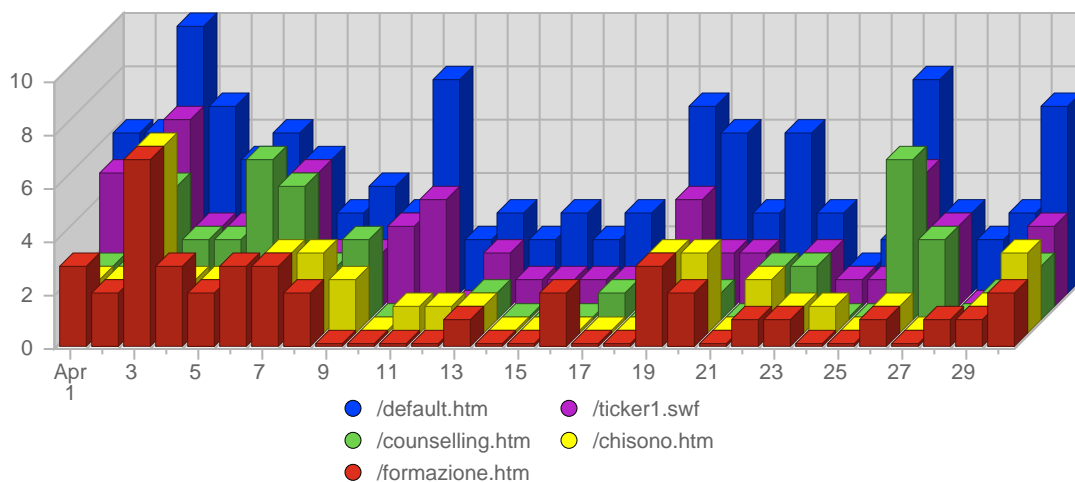

Pages

#	Title & Page	Total Page Views	Average Page Views Historically	Change	Percent of Page Views
1.	/default.htm	130	148,33	-133 ▼	21,14%
2.	/ticker1.swf	68	57,67	+59 ▲	11,06%
3.	/counselling.htm	50	50,67	-58 ▼	8,13%
4.	/chisono.htm	43	41,67	-45 ▼	6,99%
5.	/formazione.htm	40	39,17	-39 ▼	6,50%
6.	/psicotraumologia.htm	39	50,00	-68 ▼	6,34%
7.	/contatti.htm	28	28,67	-31 ▼	4,55%
8.	/docum_counselling.htm	19	16,17	-15 ▼	3,09%
9.	/ps.htm	16	12,83	-13 ▼	2,60%
10.	/aggiorna.htm	16	19,20	-34 ▼	2,60%
11.	/pragmatica.htm	16	12,50	-11 ▼	2,60%
12.	/docum_psico.htm	15	23,00	-23 ▼	2,44%
13.	/formaz_counselling.htm	14	18,50	-44 ▼	2,28%
14.	/psicotrauma.htm	14	15,83	-24 ▼	2,28%
15.	/biblio_counselling.htm	14	10,50	-11 ▼	2,28%
16.	/news_psico.htm	11	8,50	-6 ▼	1,79%
17.	/analisi transazionale.htm	10	10,33	-22 ▼	1,63%
18.	/psico.htm	8	6,67	-8 ▼	1,30%
19.	/news_couns.htm	8	7,00	-9 ▼	1,30%
20.	/audio.htm	7	9,50	-11 ▼	1,14%
21.	/formaz_psico.htm	7	13,17	-27 ▼	1,14%
22.	/links_counselling.htm	7	9,00	-14 ▼	1,14%
23.	/news_formaz.htm	6	5,17	-7 ▼	0,98%
24.	/medcin.htm	6	6,33	-9 ▼	0,98%
25.	/links_psico.htm	5	10,33	-24 ▼	0,81%
		615	630	-697