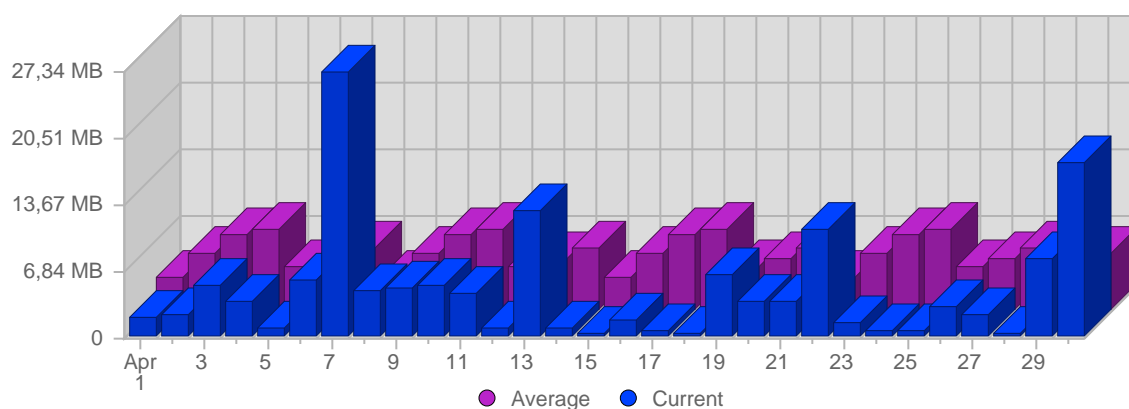

Bandwidth

Date	Total Bandwidth	Average Bandwidth Historically	Change	Percent of Total Bandwidth
Sat Apr 1st, 2006	1,92 MB	3,45 MB	+1,92 MB ▲	1,33%
Sun Apr 2nd, 2006	2,30 MB	5,75 MB	+2,30 MB ▲	1,60%
Mon Apr 3rd, 2006	5,29 MB	7,75 MB	+5,29 MB ▲	3,67%
Tue Apr 4th, 2006	3,65 MB	8,20 MB	+3,65 MB ▲	2,53%
Wed Apr 5th, 2006	934,20 KB	4,41 MB	+934,20 KB ▲	0,63%
Thu Apr 6th, 2006	5,87 MB	5,42 MB	+5,87 MB ▲	4,07%
Fri Apr 7th, 2006	27,24 MB	6,47 MB	+27,24 MB ▲	18,88%
Sat Apr 8th, 2006	4,84 MB	3,45 MB	+2,92 MB ▲	3,36%
Sun Apr 9th, 2006	4,94 MB	5,75 MB	+2,64 MB ▲	3,43%
Mon Apr 10th, 2006	5,25 MB	7,75 MB	-44,50 KB ▼	3,64%
Tue Apr 11th, 2006	4,50 MB	8,20 MB	+861,30 KB ▲	3,12%
Wed Apr 12th, 2006	907,60 KB	4,41 MB	-26,60 KB ▼	0,61%
Thu Apr 13th, 2006	13,08 MB	5,42 MB	+7,21 MB ▲	9,07%
Fri Apr 14th, 2006	950,60 KB	6,47 MB	-26,32 MB ▼	0,64%
Sat Apr 15th, 2006	216,90 KB	3,45 MB	-4,63 MB ▼	0,15%
Sun Apr 16th, 2006	1,91 MB	5,75 MB	-3,04 MB ▼	1,32%
Mon Apr 17th, 2006	811,50 KB	7,75 MB	-4,46 MB ▼	0,55%
Tue Apr 18th, 2006	25,90 KB	8,20 MB	-4,47 MB ▼	0,02%

Continued on Page 8 ...