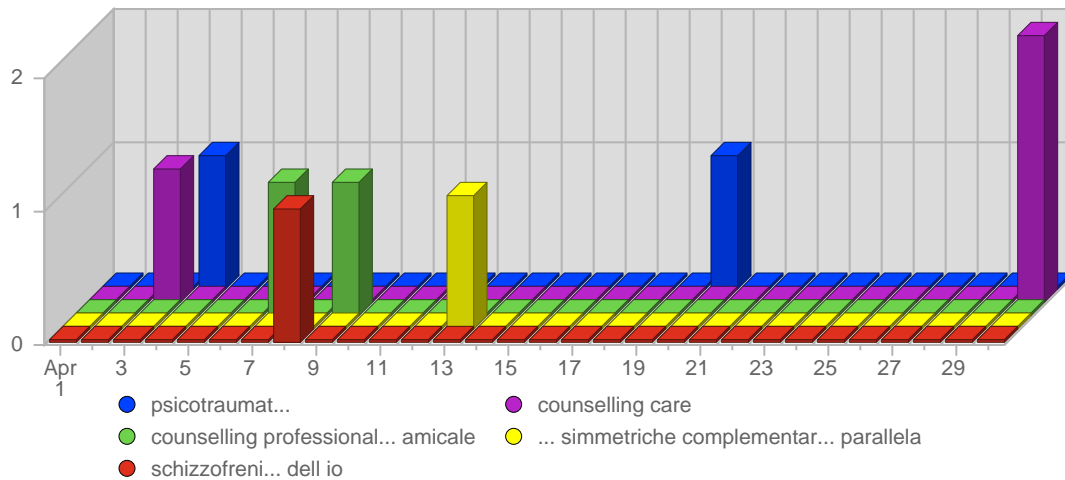

Search Phrases

#	Search Phrase	Total Visits Referred	Average Visits Historically	Change	Percent of Visits
1.	psicotraumat...	3	0,50	+1 ▲	11,11%
2.	counselling care	3	0,00	0 ▬	11,11%
3.	counselling professional... amicale	2	-	+2 ▲	7,41%
4.	...azioni simmetriche complementar... parallela	1	-	+1 ▲	3,70%
5.	schizzofreni... dell io	1	-	+1 ▲	3,70%
6.	...n out psicologia bibliografia forze dell ordine	1	-	+1 ▲	3,70%
7.	counselling amicale	1	-	+1 ▲	3,70%
8.	...men... dal servizio per depressione reattiva	1	-	+1 ▲	3,70%
9.	egogramma	1	-	+1 ▲	3,70%
10.	pragmatica della comunicazion... umana	1	0,00	+1 ▲	3,70%
11.	protocolli per infermieri	1	-	+1 ▲	3,70%
12.	.... di watzlawick jackson assiomi comprende	1	-	+1 ▲	3,70%
13.	interpretare la pragmatica	1	-	+1 ▲	3,70%
14.	effetti della pragmatica sulla sintassi	1	-	+1 ▲	3,70%
15.	schizzofreni... diagnosi cura	1	-	+1 ▲	3,70%
16.	... degli infermieri durante le catastrofi naturali	1	-	+1 ▲	3,70%
17.	gestalt soccorritori	1	-	+1 ▲	3,70%
18.	tecniche di debriefing defusing	1	-	+1 ▲	3,70%
19.	...berne messaggi genitoriali riflessioni esempi	1	-	+1 ▲	3,70%
20.	comunicazion... non verbale counselling	1	-	+1 ▲	3,70%
21.	10	1	-	+1 ▲	3,70%
22.	giuseppe tremonte	1	-	-1 ▼	3,70%
		27	2	-19