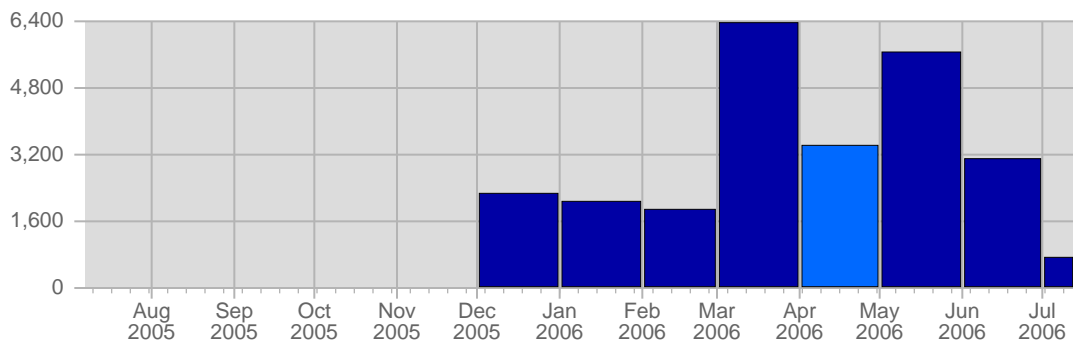

Page Views

Date	Total Page Views	Average Page Views Historically	Change	Percent of Total Page Views
Sat Apr 1st, 2006	22	18,66	+22 ▲	3,58%
Sun Apr 2nd, 2006	27	24,00	+27 ▲	4,39%
Mon Apr 3rd, 2006	56	29,45	+56 ▲	9,11%
Tue Apr 4th, 2006	31	26,55	+31 ▲	5,04%
Wed Apr 5th, 2006	24	22,21	+24 ▲	3,90%
Thu Apr 6th, 2006	40	22,59	+40 ▲	6,50%
Fri Apr 7th, 2006	46	23,00	+46 ▲	7,48%
Sat Apr 8th, 2006	29	18,66	+7 ▲	4,72%
Sun Apr 9th, 2006	18	24,00	-9 ▼	2,93%
Mon Apr 10th, 2006	14	29,45	-42 ▼	2,28%
Tue Apr 11th, 2006	28	26,55	-3 ▼	4,55%
Wed Apr 12th, 2006	9	22,21	-15 ▼	1,46%
Thu Apr 13th, 2006	15	22,59	-25 ▼	2,44%
Fri Apr 14th, 2006	8	23,00	-38 ▼	1,30%
Sat Apr 15th, 2006	6	18,66	-23 ▼	0,98%
Sun Apr 16th, 2006	7	24,00	-11 ▼	1,14%
Mon Apr 17th, 2006	9	29,45	-5 ▼	1,46%
Tue Apr 18th, 2006	2	26,55	-26 ▼	0,33%

Hits

Date	Total Hits	Average Hits Historically	Change	Percent of Total Hits
Sat Apr 1st, 2006	86	81.00	+86 ▲	2,54%
Sun Apr 2nd, 2006	108	97,79	+108 ▲	3,18%
Mon Apr 3rd, 2006	244	136,86	+244 ▲	7,19%
Tue Apr 4th, 2006	107	147,48	+107 ▲	3,15%
Wed Apr 5th, 2006	77	123.00	+77 ▲	2,27%
Thu Apr 6th, 2006	183	119,31	+183 ▲	5,40%
Fri Apr 7th, 2006	352	125,66	+352 ▲	10,38%
Sat Apr 8th, 2006	105	81.00	+19 ▲	3,10%
Sun Apr 9th, 2006	68	97,79	-40 ▼	2,01%
Mon Apr 10th, 2006	98	136,86	-146 ▼	2,89%
Tue Apr 11th, 2006	107	147,48	0 ▬	3,15%
Wed Apr 12th, 2006	24	123.00	-53 ▼	0,71%
Thu Apr 13th, 2006	128	119,31	-55 ▼	3,77%
Fri Apr 14th, 2006	40	125,66	-312 ▼	1,18%
Sat Apr 15th, 2006	20	81.00	-85 ▼	0,59%
Sun Apr 16th, 2006	35	97,79	-33 ▼	1,03%
Mon Apr 17th, 2006	41	136,86	-57 ▼	1,21%
Tue Apr 18th, 2006	13	147,48	-94 ▼	0,38%