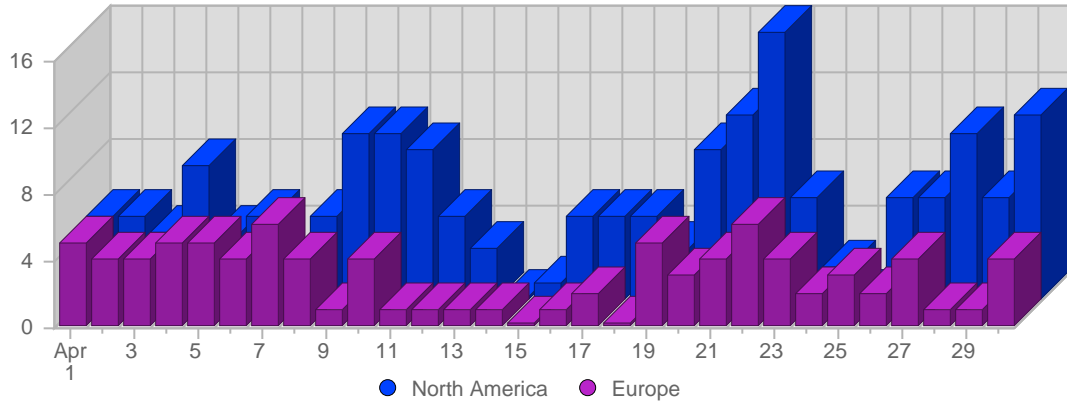

Search Engines

#	Logo	Search Engine	Total Visits Referred	Average Visits Historically	Change	Percent of Visits
1.		Google	10	15,00	-13 ▼	35,71%
2.		Yahoo	9	4,40	+4 ▲	32,14%
3.		MSN	7	12,20	-11 ▼	25,00%
4.		AltaVista	2	2,40	-2 ▼	7,14%
			28	31	-22	

Continent Breakdown

#	Continent	Total Visits	Average Visits Historically	Change	Percent of Visits
1.	 North America	177	162,67	-12 ▼	66,79%
2.	 Europe	88	116,50	-66 ▼	33,21%
		265	279	-80	