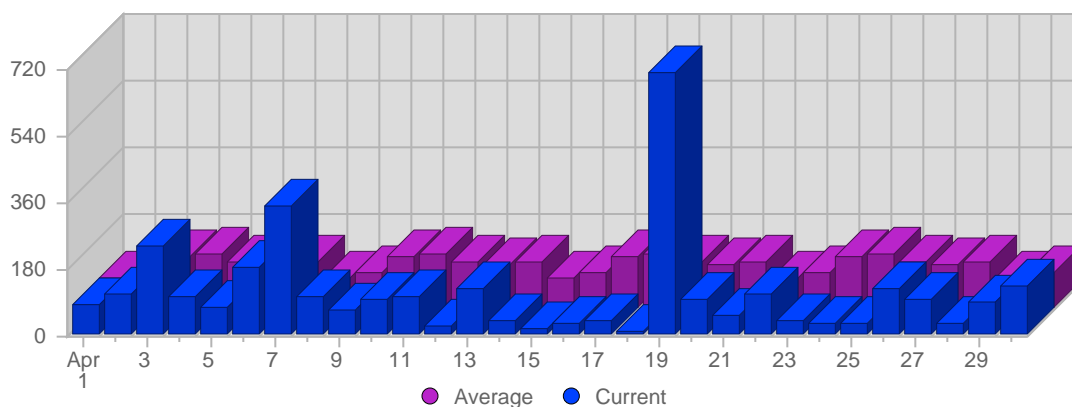

Page Views

Date	Total Page Views	Average Page Views Historically	Change	Percent of Total Page Views
Sat Apr 1st, 2006	22	18,66	+22 ▲	3,58%
Sun Apr 2nd, 2006	27	24,00	+27 ▲	4,39%
Mon Apr 3rd, 2006	56	29,45	+56 ▲	9,11%
Tue Apr 4th, 2006	31	26,55	+31 ▲	5,04%
Wed Apr 5th, 2006	24	22,21	+24 ▲	3,90%
Thu Apr 6th, 2006	40	22,59	+40 ▲	6,50%
Fri Apr 7th, 2006	46	23,00	+46 ▲	7,48%
Sat Apr 8th, 2006	29	18,66	+7 ▲	4,72%
Sun Apr 9th, 2006	18	24,00	-9 ▼	2,93%
Mon Apr 10th, 2006	14	29,45	-42 ▼	2,28%
Tue Apr 11th, 2006	28	26,55	-3 ▼	4,55%
Wed Apr 12th, 2006	9	22,21	-15 ▼	1,46%
Thu Apr 13th, 2006	15	22,59	-25 ▼	2,44%
Fri Apr 14th, 2006	8	23,00	-38 ▼	1,30%
Sat Apr 15th, 2006	6	18,66	-23 ▼	0,98%
Sun Apr 16th, 2006	7	24,00	-11 ▼	1,14%
Mon Apr 17th, 2006	9	29,45	-5 ▼	1,46%
Tue Apr 18th, 2006	2	26,55	-26 ▼	0,33%

Hits

Date	Total Hits	Average Hits Historically	Change	Percent of Total Hits
Sat Apr 1st, 2006	86	81.00	+86 ▲	2,54%
Sun Apr 2nd, 2006	108	97,79	+108 ▲	3,18%
Mon Apr 3rd, 2006	244	136,86	+244 ▲	7,19%
Tue Apr 4th, 2006	107	147,48	+107 ▲	3,15%
Wed Apr 5th, 2006	77	123.00	+77 ▲	2,27%
Thu Apr 6th, 2006	183	119,31	+183 ▲	5,40%
Fri Apr 7th, 2006	352	125,66	+352 ▲	10,38%
Sat Apr 8th, 2006	105	81.00	+19 ▲	3,10%
Sun Apr 9th, 2006	68	97,79	-40 ▼	2,01%
Mon Apr 10th, 2006	98	136,86	-146 ▼	2,89%
Tue Apr 11th, 2006	107	147,48	0 ▬	3,15%
Wed Apr 12th, 2006	24	123.00	-53 ▼	0,71%
Thu Apr 13th, 2006	128	119,31	-55 ▼	3,77%
Fri Apr 14th, 2006	40	125,66	-312 ▼	1,18%
Sat Apr 15th, 2006	20	81.00	-85 ▼	0,59%
Sun Apr 16th, 2006	35	97,79	-33 ▼	1,03%
Mon Apr 17th, 2006	41	136,86	-57 ▼	1,21%
Tue Apr 18th, 2006	13	147,48	-94 ▼	0,38%