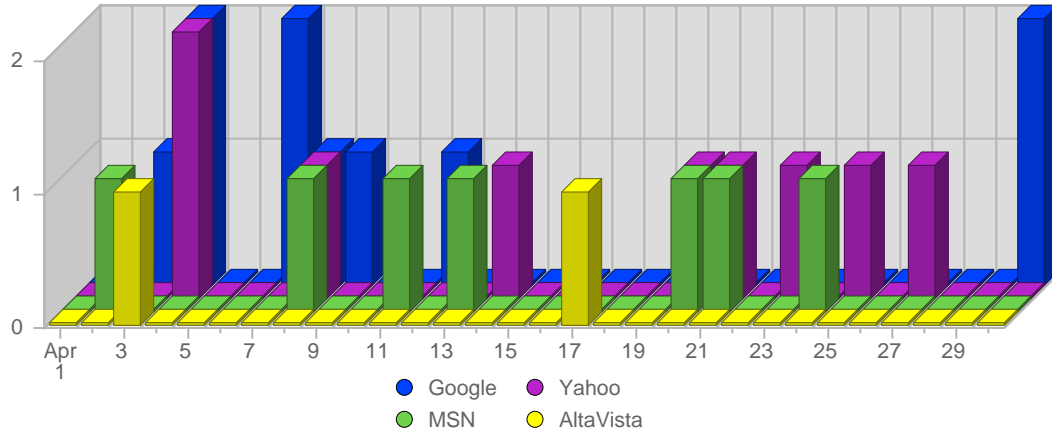

Browser Types

#	Icon	Browser Type	Total Visits	Average Visits Historically	Change	Percent of Visits
1.		Unknown	370	261,67	+8 ▲	76,29%
2.		MSIE 6.x	99	108,83	-72 ▼	20,41%
3.		Firefox 1.x	9	7,17	-2 ▼	1,86%
4.		Opera 3.x	2	1.00	0 ▬	0,41%
5.		MSIE 5.0x	2	2.00	0 ▬	0,41%
6.		Netscape 7.x	2	2,40	-4 ▼	0,41%
7.		MSIE 5.5	1	3,40	-8 ▼	0,21%
			485	385	-79	

Browser Operating Systems

#	Icon	Operating System	Total Visits	Average Visits Historically	Change	Percent of Visits
1.		Unknown	361	253,33	+12 ▲	74,43%
2.		Windows XP	71	76,83	-41 ▼	14,64%
3.		Windows 2000	34	35,33	-27 ▼	7,01%
4.		Linux	9	8,83	-5 ▼	1,86%
5.		Macintosh OS X	5	2,80	0 ▬	1,03%
6.		Windows 98	2	5,40	-12 ▼	0,41%
7.		Windows 95	1	0,50	-1 ▼	0,21%
8.		Windows NT	1	1,40	-1 ▼	0,21%
9.		Macintosh PPC	1	0,67	0 ▬	0,21%
			485	385	-79	

Search Engines

#	Logo	Search Engine	Total Visits Referred	Average Visits Historically	Change	Percent of Visits
1.		Google	10	15,00	-13 ▼	35,71%
2.		Yahoo	9	4,40	+4 ▲	32,14%
3.		MSN	7	12,20	-11 ▼	25,00%
4.		AltaVista	2	2,40	-2 ▼	7,14%
			28	31	-22	