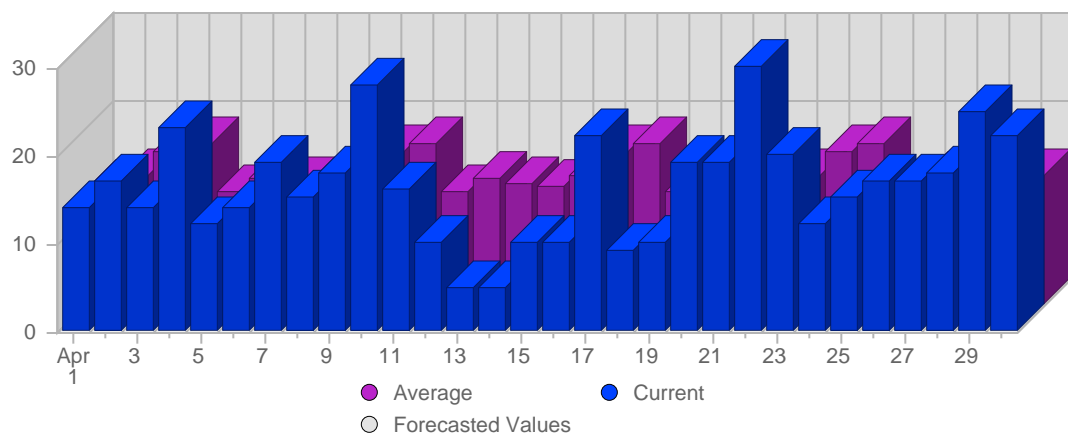

Report Description

Domain: counselling-care.it
Report Description: Executive Summary Report for the month of April 2006
Report Range: Month of April 2006
Report Scope: Historical Data

Visits

Date	Total Visits	Average Visits Historically	Change	Percent of Total Visits
Sat Apr 1st, 2006	14	13,28	+14 ▲	2,89%
Sun Apr 2nd, 2006	17	14,45	+17 ▲	3,51%
Mon Apr 3rd, 2006	14	17,24	+14 ▲	2,89%
Tue Apr 4th, 2006	23	18,10	+23 ▲	4,74%
Wed Apr 5th, 2006	12	12,83	+12 ▲	2,47%
Thu Apr 6th, 2006	14	14,24	+14 ▲	2,89%
Fri Apr 7th, 2006	19	13,66	+19 ▲	3,92%
Sat Apr 8th, 2006	15	13,28	+1 ▲	3,09%
Sun Apr 9th, 2006	18	14,45	+1 ▲	3,71%

Continued on Page 2 ...