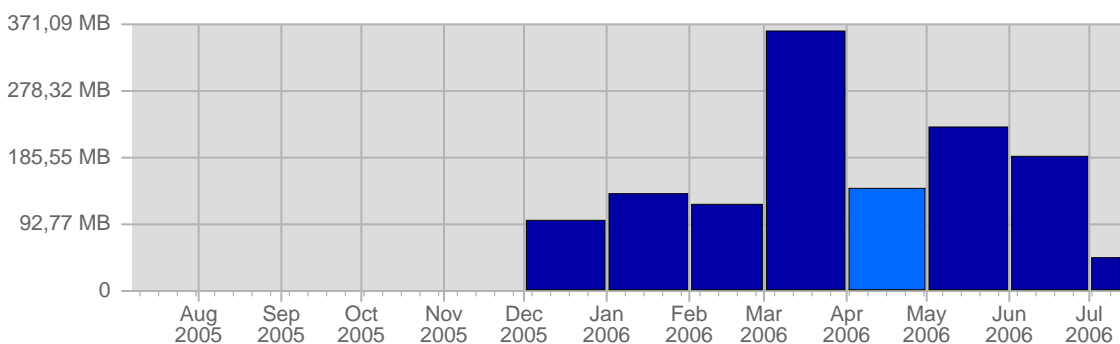

Bandwidth

Date	Total Bandwidth	Average Bandwidth Historically	Change	Percent of Total Bandwidth
Sat Apr 1st, 2006	1,92 MB	3,45 MB	+1,92 MB ▲	1,33%
Sun Apr 2nd, 2006	2,30 MB	5,75 MB	+2,30 MB ▲	1,60%
Mon Apr 3rd, 2006	5,29 MB	7,75 MB	+5,29 MB ▲	3,67%
Tue Apr 4th, 2006	3,65 MB	8,20 MB	+3,65 MB ▲	2,53%
Wed Apr 5th, 2006	934,20 KB	4,41 MB	+934,20 KB ▲	0,63%
Thu Apr 6th, 2006	5,87 MB	5,42 MB	+5,87 MB ▲	4,07%
Fri Apr 7th, 2006	27,24 MB	6,47 MB	+27,24 MB ▲	18,88%
Sat Apr 8th, 2006	4,84 MB	3,45 MB	+2,92 MB ▲	3,36%
Sun Apr 9th, 2006	4,94 MB	5,75 MB	+2,64 MB ▲	3,43%
Mon Apr 10th, 2006	5,25 MB	7,75 MB	-44,50 KB ▼	3,64%
Tue Apr 11th, 2006	4,50 MB	8,20 MB	+861,30 KB ▲	3,12%
Wed Apr 12th, 2006	907,60 KB	4,41 MB	-26,60 KB ▼	0,61%
Thu Apr 13th, 2006	13,08 MB	5,42 MB	+7,21 MB ▲	9,07%
Fri Apr 14th, 2006	950,60 KB	6,47 MB	-26,32 MB ▼	0,64%
Sat Apr 15th, 2006	216,90 KB	3,45 MB	-4,63 MB ▼	0,15%
Sun Apr 16th, 2006	1,91 MB	5,75 MB	-3,04 MB ▼	1,32%
Mon Apr 17th, 2006	811,50 KB	7,75 MB	-4,46 MB ▼	0,55%
Tue Apr 18th, 2006	25,90 KB	8,20 MB	-4,47 MB ▼	0,02%

Continued on Page 8 ...