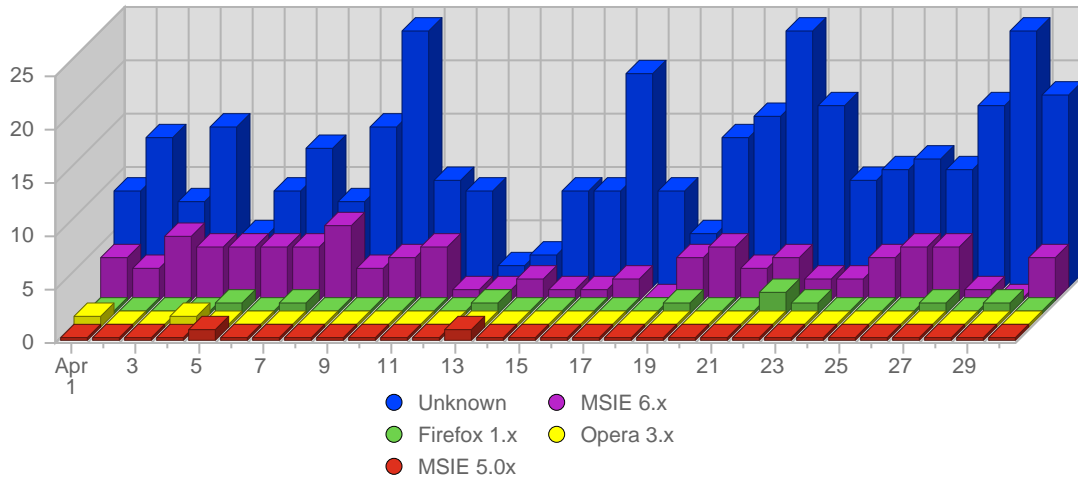

Browser Types

#	Icon	Browser Type	Total Visits	Average Visits Historically	Change	Percent of Visits
1.		Unknown	370	261,67	+8 ▲	76,29%
2.		MSIE 6.x	99	108,83	-72 ▼	20,41%
3.		Firefox 1.x	9	7,17	-2 ▼	1,86%
4.		Opera 3.x	2	1.00	0 ▬	0,41%
5.		MSIE 5.0x	2	2.00	0 ▬	0,41%
6.		Netscape 7.x	2	2,40	-4 ▼	0,41%
7.		MSIE 5.5	1	3,40	-8 ▼	0,21%
			485	385	-79