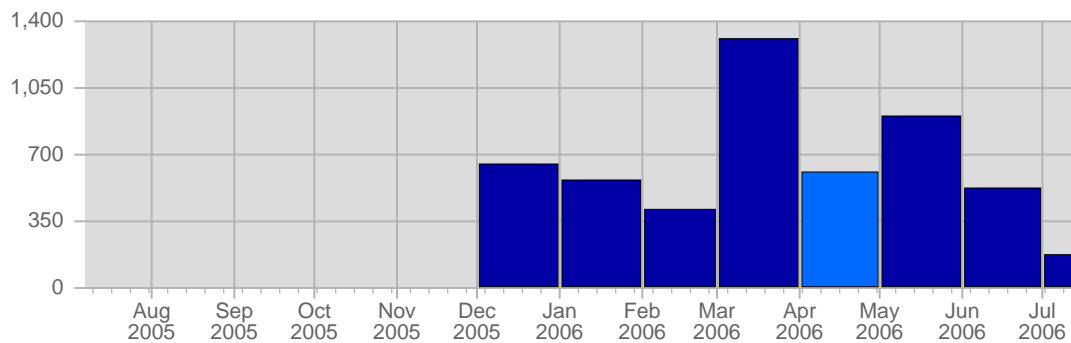

Report Description

Domain: counselling-care.it
 Report Description: Executive Summary Report for the month of April 2006
 Report Range: Month of April 2006
 Report Scope: Historical Data

Visits

Date	Total Visits	Average Visits Historically	Change	Percent of Total Visits
Sat Apr 1st, 2006	14	13,28	+14 ▲	2,89%
Sun Apr 2nd, 2006	17	14,45	+17 ▲	3,51%
Mon Apr 3rd, 2006	14	17,24	+14 ▲	2,89%
Tue Apr 4th, 2006	23	18,10	+23 ▲	4,74%
Wed Apr 5th, 2006	12	12,83	+12 ▲	2,47%
Thu Apr 6th, 2006	14	14,24	+14 ▲	2,89%
Fri Apr 7th, 2006	19	13,66	+19 ▲	3,92%
Sat Apr 8th, 2006	15	13,28	+1 ▲	3,09%
Sun Apr 9th, 2006	18	14,45	+1 ▲	3,71%

Page Views

Date	Total Page Views	Average Page Views Historically	Change	Percent of Total Page Views
Sat Apr 1st, 2006	22	18,66	+22 ▲	3,58%
Sun Apr 2nd, 2006	27	24,00	+27 ▲	4,39%
Mon Apr 3rd, 2006	56	29,45	+56 ▲	9,11%
Tue Apr 4th, 2006	31	26,55	+31 ▲	5,04%
Wed Apr 5th, 2006	24	22,21	+24 ▲	3,90%
Thu Apr 6th, 2006	40	22,59	+40 ▲	6,50%
Fri Apr 7th, 2006	46	23,00	+46 ▲	7,48%
Sat Apr 8th, 2006	29	18,66	+7 ▲	4,72%
Sun Apr 9th, 2006	18	24,00	-9 ▼	2,93%
Mon Apr 10th, 2006	14	29,45	-42 ▼	2,28%
Tue Apr 11th, 2006	28	26,55	-3 ▼	4,55%
Wed Apr 12th, 2006	9	22,21	-15 ▼	1,46%
Thu Apr 13th, 2006	15	22,59	-25 ▼	2,44%
Fri Apr 14th, 2006	8	23,00	-38 ▼	1,30%
Sat Apr 15th, 2006	6	18,66	-23 ▼	0,98%
Sun Apr 16th, 2006	7	24,00	-11 ▼	1,14%
Mon Apr 17th, 2006	9	29,45	-5 ▼	1,46%
Tue Apr 18th, 2006	2	26,55	-26 ▼	0,33%