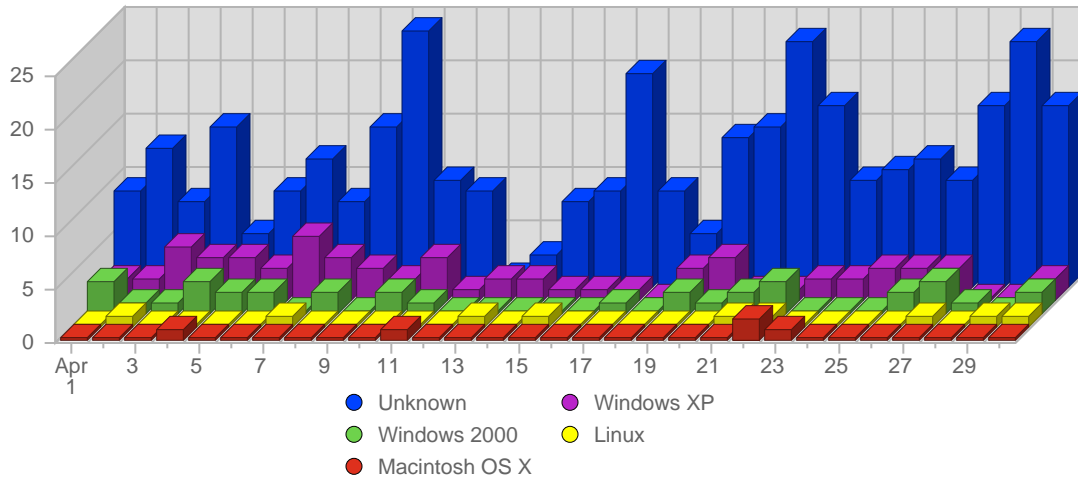

Browser Operating Systems

#	Icon	Operating System	Total Visits	Average Visits Historically	Change	Percent of Visits
1.		Unknown	361	253,33	+12 ▲	74,43%
2.		Windows XP	71	76,83	-41 ▼	14,64%
3.		Windows 2000	34	35,33	-27 ▼	7,01%
4.		Linux	9	8,83	-5 ▼	1,86%
5.		Macintosh OS X	5	2,80	0 ▬	1,03%
6.		Windows 98	2	5,40	-12 ▼	0,41%
7.		Windows 95	1	0,50	-1 ▼	0,21%
8.		Windows NT	1	1,40	-1 ▼	0,21%
9.		Macintosh PPC	1	0,67	0 ▬	0,21%
			485	385	-79