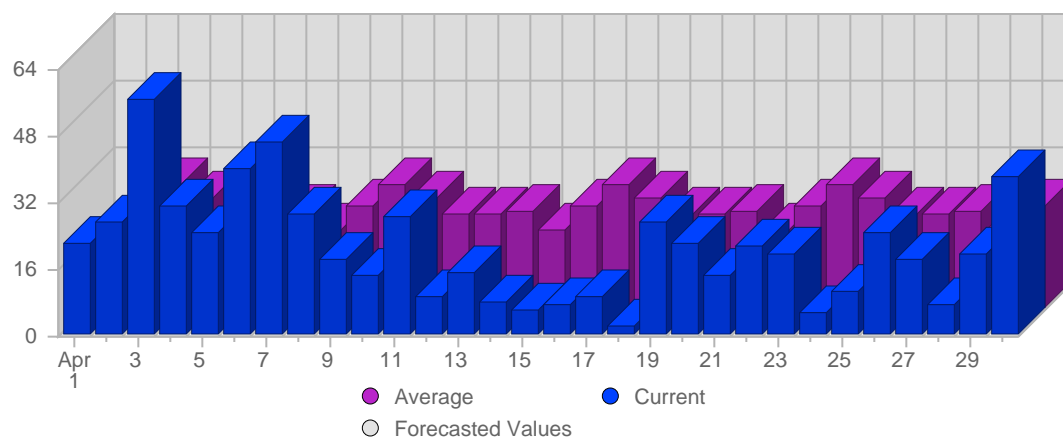

Continued on Page 2 ...

... continued from Page 1

Mon Apr 10th, 2006	28	17,24	+14 ▲	5,77%
Tue Apr 11th, 2006	16	18,10	-7 ▼	3,30%
Wed Apr 12th, 2006	10	12,83	-2 ▼	2,06%
Thu Apr 13th, 2006	5	14,24	-9 ▼	1,03%
Fri Apr 14th, 2006	5	13,66	-14 ▼	1,03%
Sat Apr 15th, 2006	10	13,28	-5 ▼	2,06%
Sun Apr 16th, 2006	10	14,45	-8 ▼	2,06%
Mon Apr 17th, 2006	22	17,24	-6 ▼	4,54%
Tue Apr 18th, 2006	9	18,10	-7 ▼	1,86%
Wed Apr 19th, 2006	10	12,83	0 ▬	2,06%
Thu Apr 20th, 2006	19	14,24	+14 ▲	3,92%
Fri Apr 21st, 2006	19	13,66	+14 ▲	3,92%
Sat Apr 22nd, 2006	30	13,28	+20 ▲	6,19%
Sun Apr 23rd, 2006	20	14,45	+10 ▲	4,12%
Mon Apr 24th, 2006	12	17,24	-10 ▼	2,47%
Tue Apr 25th, 2006	15	18,10	+6 ▲	3,09%
Wed Apr 26th, 2006	17	12,83	+7 ▲	3,51%
Thu Apr 27th, 2006	17	14,24	-2 ▼	3,51%
Fri Apr 28th, 2006	18	13,66	-1 ▼	3,71%
Sat Apr 29th, 2006	25	13,28	-5 ▼	5,16%
Sun Apr 30th, 2006	22	14,45	+2 ▲	4,54%
	485	158	-79	

Page Views

Date	Total Page Views	Average Page Views Historically	Change	Percent of Total Page Views
Sat Apr 1st, 2006	22	18,66	+22 ▲	3,58%
Sun Apr 2nd, 2006	27	24,00	+27 ▲	4,39%
Mon Apr 3rd, 2006	56	29,45	+56 ▲	9,11%
Tue Apr 4th, 2006	31	26,55	+31 ▲	5,04%
Wed Apr 5th, 2006	24	22,21	+24 ▲	3,90%
Thu Apr 6th, 2006	40	22,59	+40 ▲	6,50%
Fri Apr 7th, 2006	46	23,00	+46 ▲	7,48%
Sat Apr 8th, 2006	29	18,66	+7 ▲	4,72%
Sun Apr 9th, 2006	18	24,00	-9 ▼	2,93%
Mon Apr 10th, 2006	14	29,45	-42 ▼	2,28%
Tue Apr 11th, 2006	28	26,55	-3 ▼	4,55%
Wed Apr 12th, 2006	9	22,21	-15 ▼	1,46%
Thu Apr 13th, 2006	15	22,59	-25 ▼	2,44%
Fri Apr 14th, 2006	8	23,00	-38 ▼	1,30%
Sat Apr 15th, 2006	6	18,66	-23 ▼	0,98%
Sun Apr 16th, 2006	7	24,00	-11 ▼	1,14%
Mon Apr 17th, 2006	9	29,45	-5 ▼	1,46%
Tue Apr 18th, 2006	2	26,55	-26 ▼	0,33%

Continent Breakdown

#	Continent	Total Visits	Average Visits Historically	Change	Percent of Visits
1.	 North America	177	162,67	-12 ▼	66,79%
2.	 Europe	88	116,50	-66 ▼	33,21%
		265	279	-80	