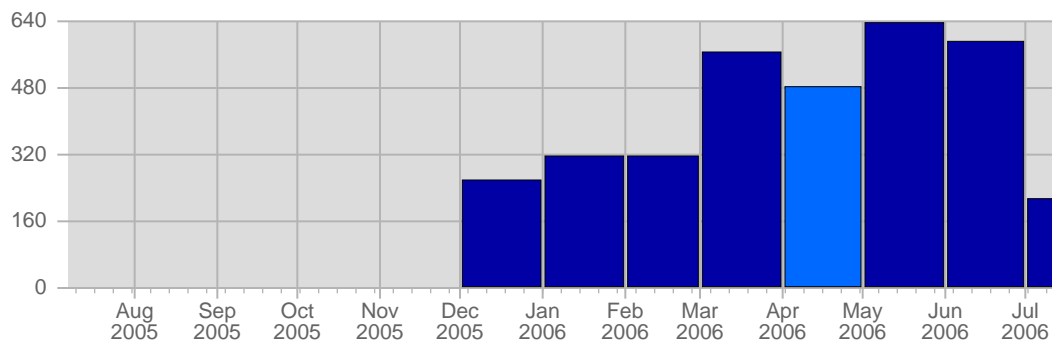

Report Description

Domain: counselling-care.it
 Report Description: Executive Summary Report for the month of April 2006
 Report Range: Month of April 2006
 Report Scope: Historical Data

Visits

Date	Total Visits	Average Visits Historically	Change	Percent of Total Visits
Sat Apr 1st, 2006	14	13,28	+14 ▲	2,89%
Sun Apr 2nd, 2006	17	14,45	+17 ▲	3,51%
Mon Apr 3rd, 2006	14	17,24	+14 ▲	2,89%
Tue Apr 4th, 2006	23	18,10	+23 ▲	4,74%
Wed Apr 5th, 2006	12	12,83	+12 ▲	2,47%
Thu Apr 6th, 2006	14	14,24	+14 ▲	2,89%
Fri Apr 7th, 2006	19	13,66	+19 ▲	3,92%
Sat Apr 8th, 2006	15	13,28	+1 ▲	3,09%
Sun Apr 9th, 2006	18	14,45	+1 ▲	3,71%

Page Views

Date	Total Page Views	Average Page Views Historically	Change	Percent of Total Page Views
Sat Apr 1st, 2006	22	18,66	+22 ▲	3,58%
Sun Apr 2nd, 2006	27	24,00	+27 ▲	4,39%
Mon Apr 3rd, 2006	56	29,45	+56 ▲	9,11%
Tue Apr 4th, 2006	31	26,55	+31 ▲	5,04%
Wed Apr 5th, 2006	24	22,21	+24 ▲	3,90%
Thu Apr 6th, 2006	40	22,59	+40 ▲	6,50%
Fri Apr 7th, 2006	46	23,00	+46 ▲	7,48%
Sat Apr 8th, 2006	29	18,66	+7 ▲	4,72%
Sun Apr 9th, 2006	18	24,00	-9 ▼	2,93%
Mon Apr 10th, 2006	14	29,45	-42 ▼	2,28%
Tue Apr 11th, 2006	28	26,55	-3 ▼	4,55%
Wed Apr 12th, 2006	9	22,21	-15 ▼	1,46%
Thu Apr 13th, 2006	15	22,59	-25 ▼	2,44%
Fri Apr 14th, 2006	8	23,00	-38 ▼	1,30%
Sat Apr 15th, 2006	6	18,66	-23 ▼	0,98%
Sun Apr 16th, 2006	7	24,00	-11 ▼	1,14%
Mon Apr 17th, 2006	9	29,45	-5 ▼	1,46%
Tue Apr 18th, 2006	2	26,55	-26 ▼	0,33%